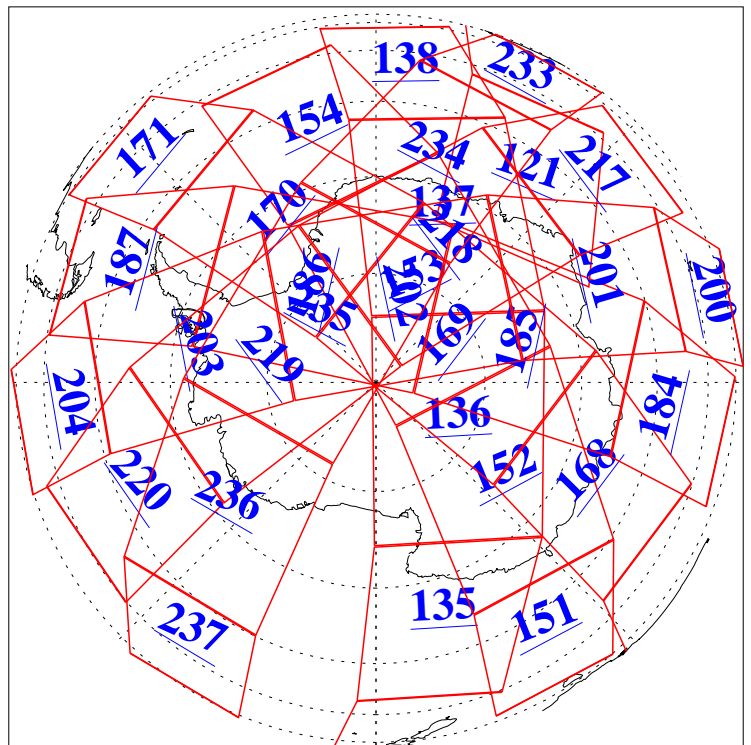

L1B Availability
AMSU Granules: 240
HSB Granules: 0
AIRS Granules: 240

17 Aug 2003
DoY 229
Aqua Day 470

Ascending Granules

Descending Granules

Legend: AMSU Available, HSB Available, AIRS Available

L1B Availability
AMSU Granules: 240
HSB Granules: 0
AIRS Granules: 240

17 Aug 2003
DoY 229
Aqua Day 470

Northern Hemisphere Granules

Southern Hemisphere Granules

Legend: AMSU Available, HSB Available, AIRS Available