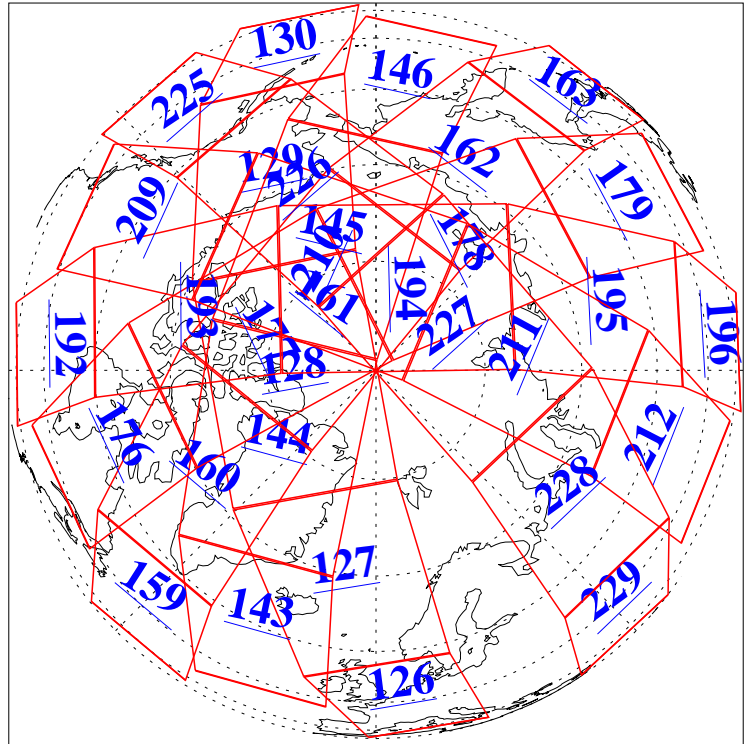

L1B Availability
AMSU Granules: 240
HSB Granules: 0
AIRS Granules: 240

17 Aug 2003
DoY 229
Aqua Day 470

Ascending Granules

Descending Granules

Legend: AMSU Available, HSB Available, AIRS Available

L1B Availability
AMSU Granules: 240
HSB Granules: 0
AIRS Granules: 240

17 Aug 2003
DoY 229
Aqua Day 470

Northern Hemisphere Granules

Southern Hemisphere Granules

Legend: AMSU Available, HSB Available, AIRS Available