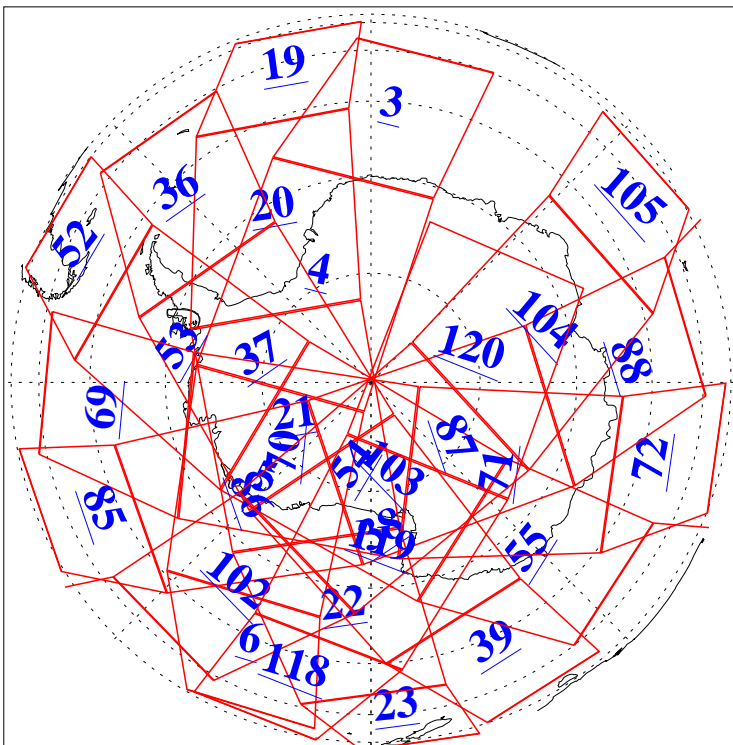

L1B Availability
AMSU Granules: 240
HSB Granules: 0
AIRS Granules: 240

17 Aug 2003
DoY 229
Aqua Day 470

Ascending Granules

Descending Granules

Legend: AMSU Available, HSB Available, AIRS Available

L1B Availability
AMSU Granules: 240
HSB Granules: 0
AIRS Granules: 240

17 Aug 2003
DoY 229
Aqua Day 470

Northern Hemisphere Granules

Southern Hemisphere Granules

Legend: AMSU Available, HSB Available, AIRS Available