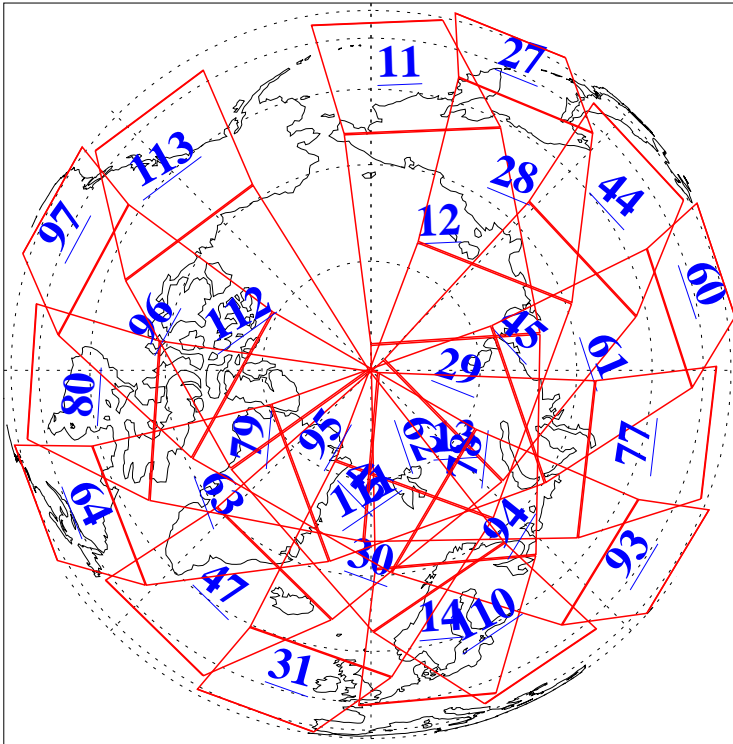

L1B Availability
AMSU Granules: 240
HSB Granules: 0
AIRS Granules: 240

17 Aug 2003
DoY 229
Aqua Day 470

Ascending Granules

Descending Granules

Legend: AMSU Available, HSB Available, AIRS Available

L1B Availability
AMSU Granules: 240
HSB Granules: 0
AIRS Granules: 240

17 Aug 2003
DoY 229
Aqua Day 470

Northern Hemisphere Granules

Southern Hemisphere Granules

Legend: AMSU Available, HSB Available, AIRS Available