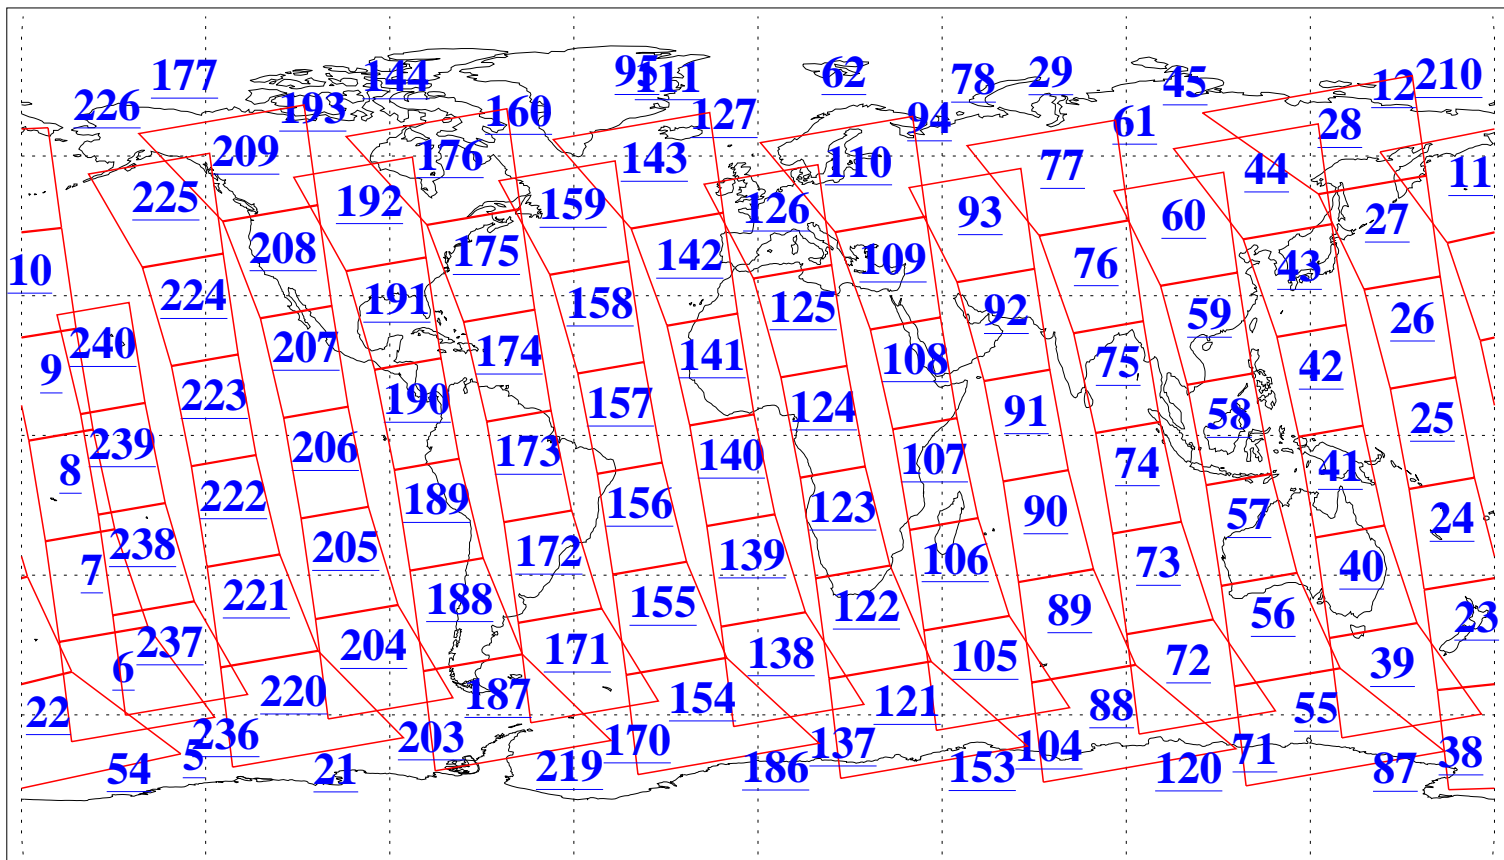

L1B Availability
AMSU Granules: 240
HSB Granules: 0
AIRS Granules: 240

17 Aug 2003
DoY 229
Aqua Day 470

Ascending Granules

Descending Granules

Legend: AMSU Available, HSB Available, AIRS Available

L1B Availability
AMSU Granules: 240
HSB Granules: 0
AIRS Granules: 240

17 Aug 2003
DoY 229
Aqua Day 470

Northern Hemisphere Granules

Southern Hemisphere Granules

Legend: AMSU Available, HSB Available, AIRS Available