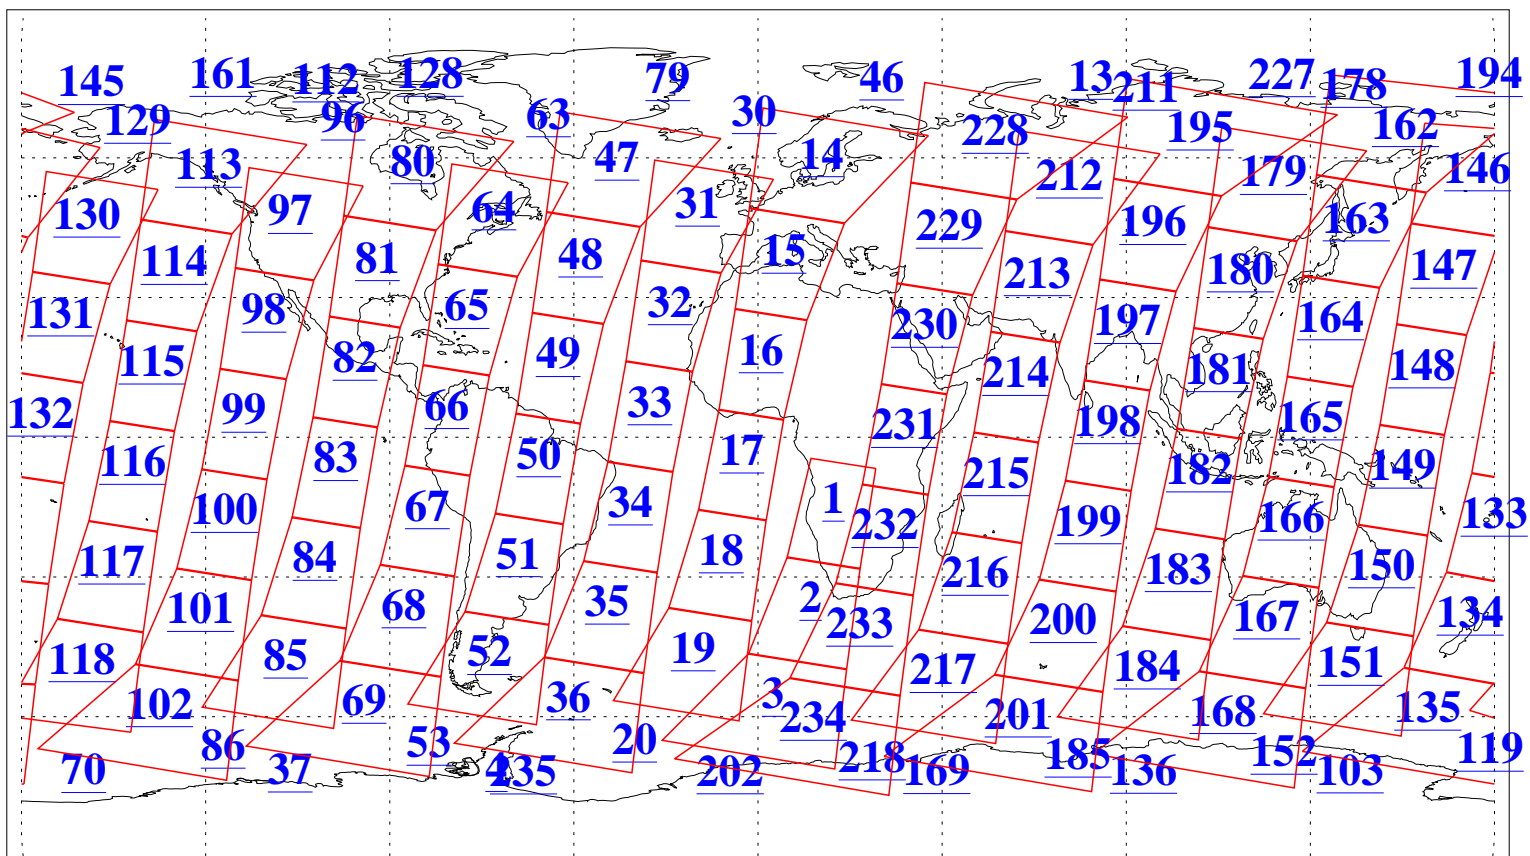

L1B Availability
AMSU Granules: 240
HSB Granules: 0
AIRS Granules: 240

17 Aug 2003
DoY 229
Aqua Day 470

Ascending Granules

Descending Granules

Legend: AMSU Available, HSB Available, AIRS Available

L1B Availability
AMSU Granules: 240
HSB Granules: 0
AIRS Granules: 240

17 Aug 2003
DoY 229
Aqua Day 470

Northern Hemisphere Granules

Southern Hemisphere Granules

Legend: AMSU Available, HSB Available, AIRS Available