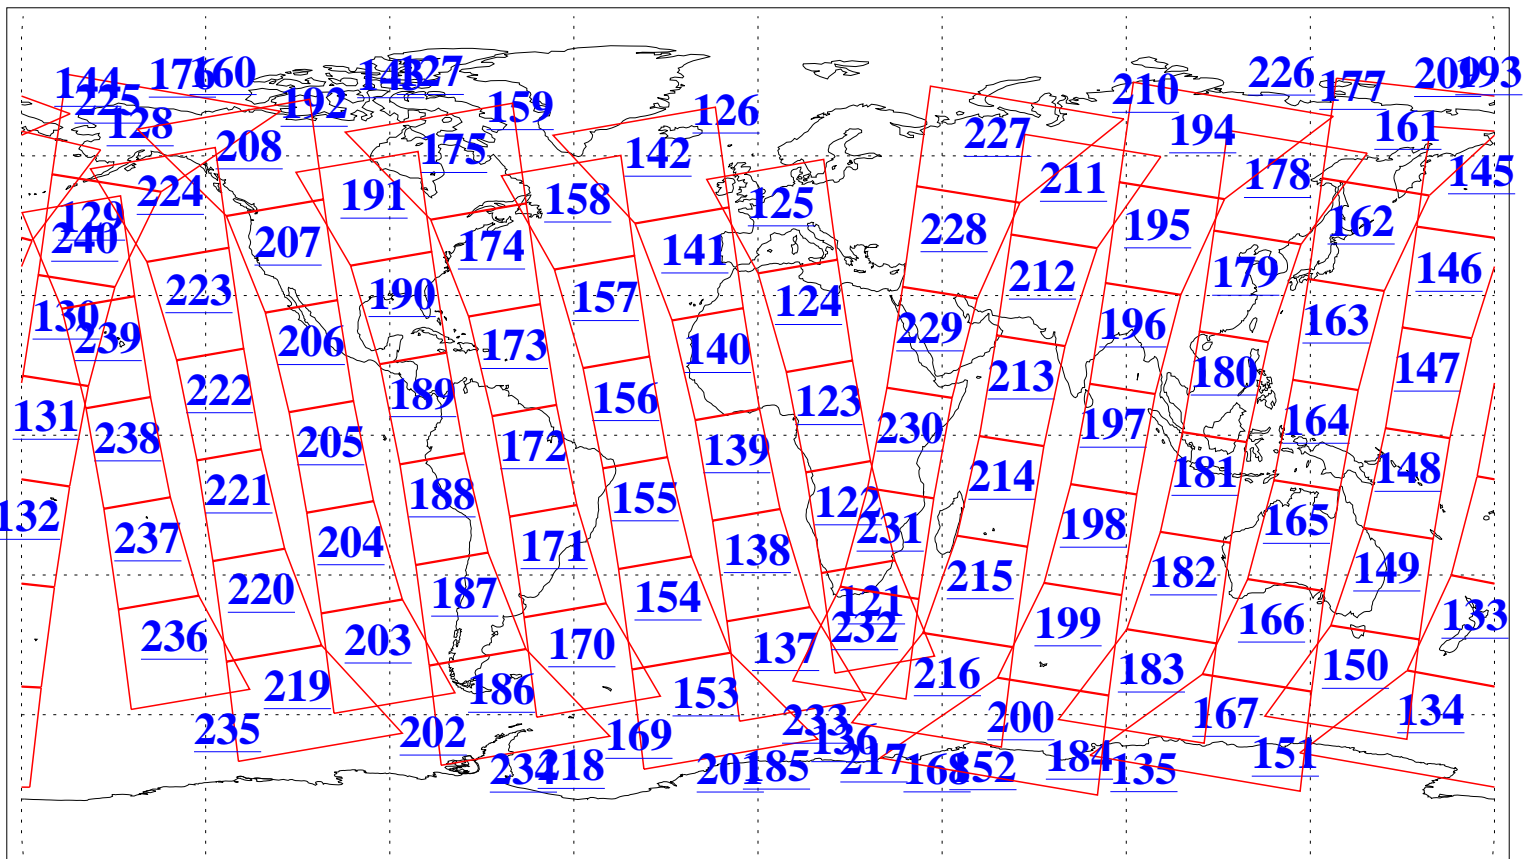

L1B Availability  
AMSU Granules: 240  
HSB Granules: 0  
AIRS Granules: 240

10 Aug 2003  
DoY 222  
Aqua Day 463  
Granules: 1 to 120

Granules: 121 to 240

Legend: AMSU Available, HSB Available, AIRS Available

L1B Availability  
AMSU Granules: 240  
HSB Granules: 0  
AIRS Granules: 240

10 Aug 2003  
DoY 222  
Aqua Day 463

Ascending Granules

Descending Granules

Legend: AMSU Available, HSB Available, AIRS Available