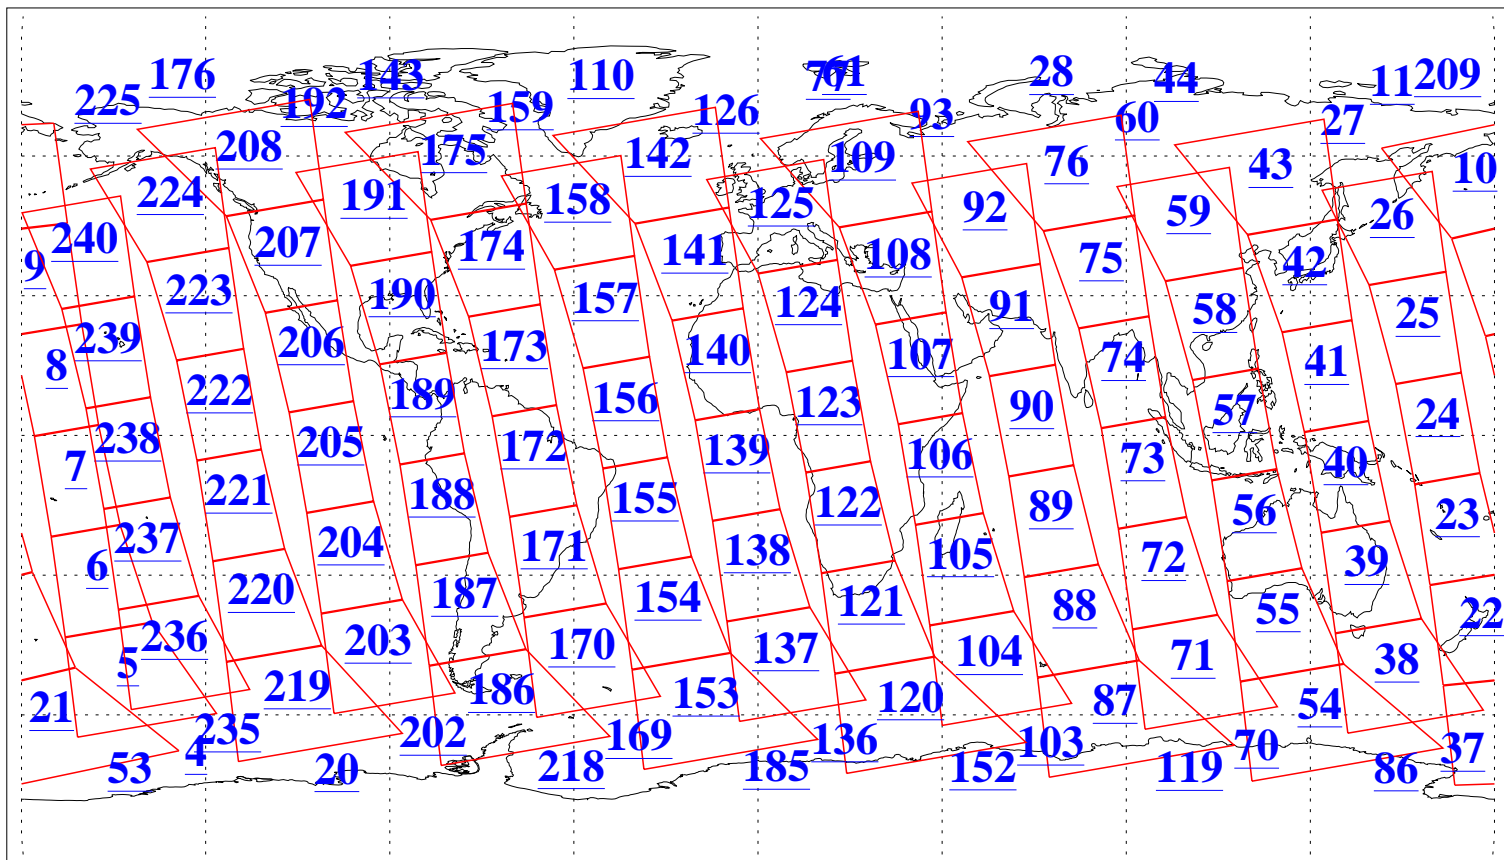

L1B Availability  
AMSU Granules: 240  
HSB Granules: 0  
AIRS Granules: 240

10 Aug 2003  
DoY 222  
Aqua Day 463  
Granules: 1 to 120

Granules: 121 to 240

Legend: AMSU Available, HSB Available, AIRS Available

L1B Availability  
AMSU Granules: 240  
HSB Granules: 0  
AIRS Granules: 240

10 Aug 2003  
DoY 222  
Aqua Day 463

Ascending Granules

Descending Granules

Legend: AMSU Available, HSB Available, AIRS Available

### Northern Hemisphere Granules