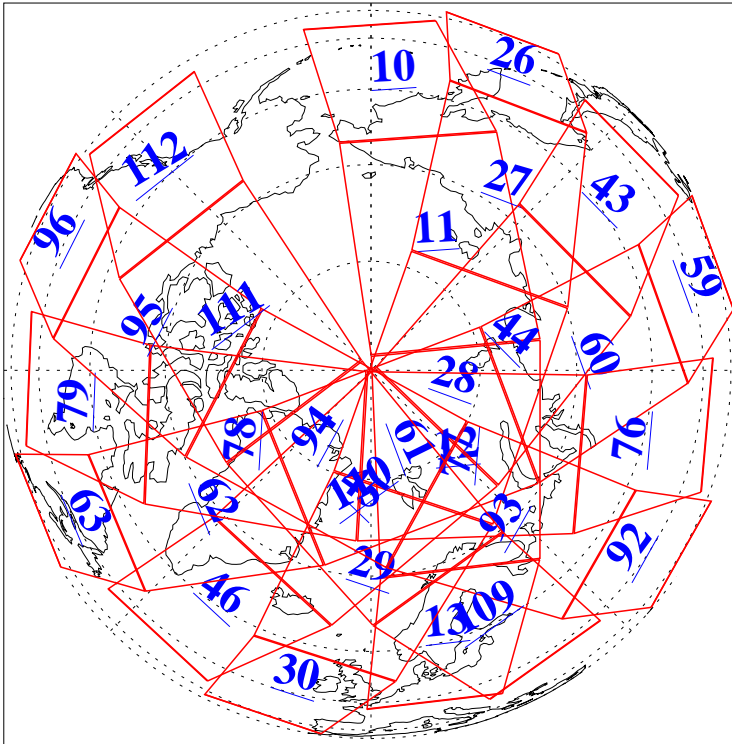

L1B Availability  
AMSU Granules: 240  
HSB Granules: 0  
AIRS Granules: 240

10 Aug 2003  
DoY 222  
Aqua Day 463  
Granules: 1 to 120

Granules: 121 to 240

Legend: AMSU Available, HSB Available, AIRS Available

L1B Availability  
AMSU Granules: 240  
HSB Granules: 0  
AIRS Granules: 240

10 Aug 2003  
DoY 222  
Aqua Day 463

Ascending Granules

Descending Granules

Legend: AMSU Available, HSB Available, AIRS Available

### Northern Hemisphere Granules