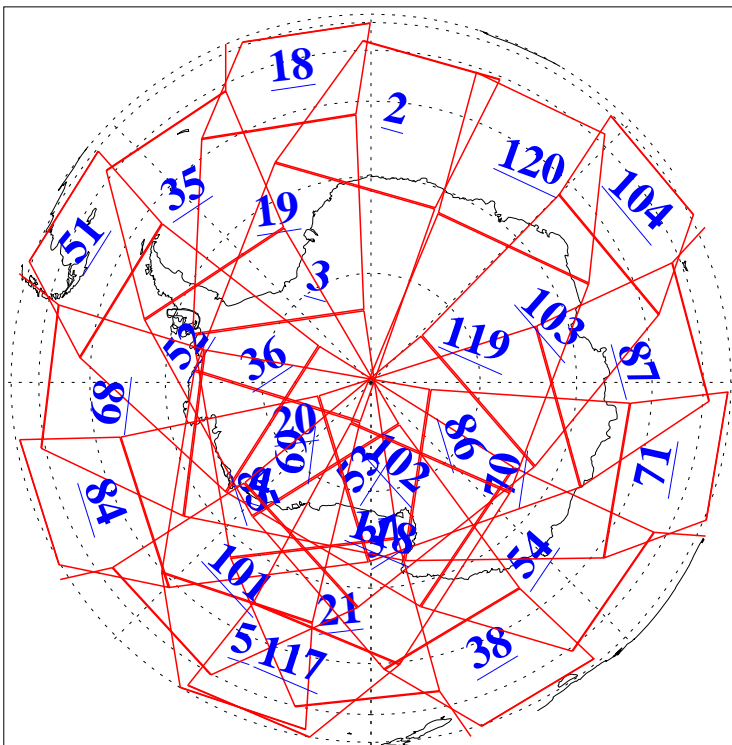

Legend: AMSU Available, ~~HSB Available~~, AIRS Available