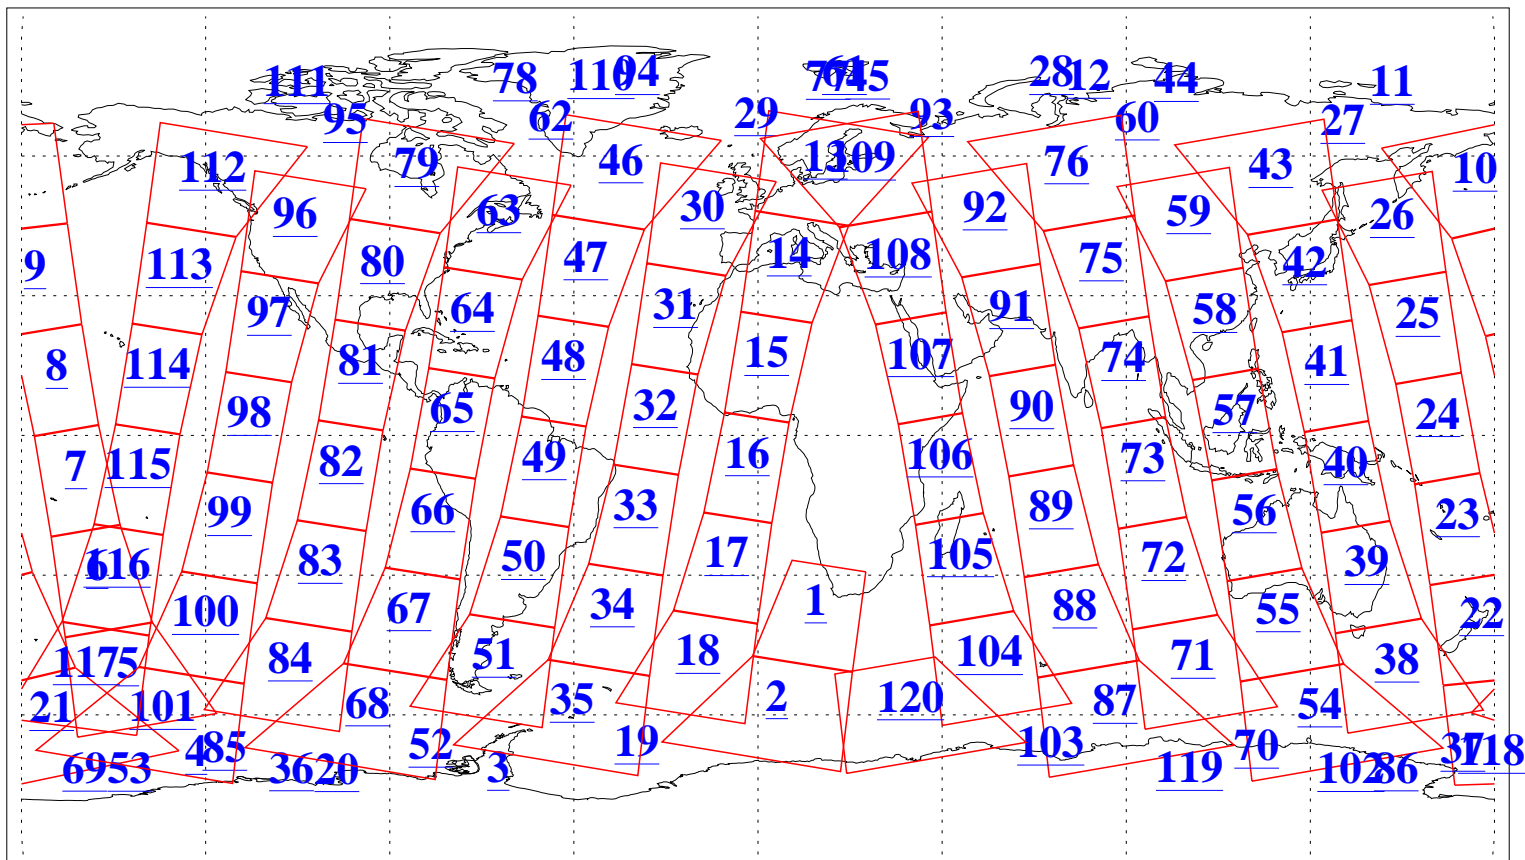

L1B Availability  
AMSU Granules: 240  
HSB Granules: 0  
AIRS Granules: 240

10 Aug 2003  
DoY 222  
Aqua Day 463  
Granules: 1 to 120

Granules: 121 to 240

Legend: AMSU Available, HSB Available, AIRS Available

L1B Availability  
AMSU Granules: 240  
HSB Granules: 0  
AIRS Granules: 240

10 Aug 2003  
DoY 222  
Aqua Day 463

Ascending Granules

Descending Granules

Legend: AMSU Available, HSB Available, AIRS Available