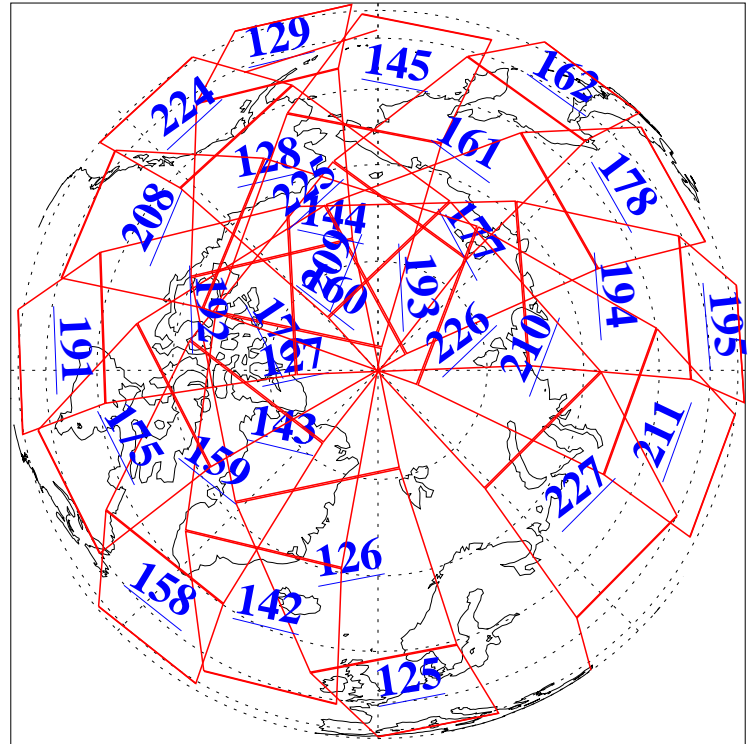

L1B Availability  
AMSU Granules: 240  
HSB Granules: 0  
AIRS Granules: 240

10 Aug 2003  
DoY 222  
Aqua Day 463  
Granules: 1 to 120

Granules: 121 to 240

Legend: AMSU Available, HSB Available, AIRS Available

L1B Availability  
AMSU Granules: 240  
HSB Granules: 0  
AIRS Granules: 240

10 Aug 2003  
DoY 222  
Aqua Day 463

Ascending Granules

Descending Granules

Legend: AMSU Available, HSB Available, AIRS Available

### Northern Hemisphere Granules