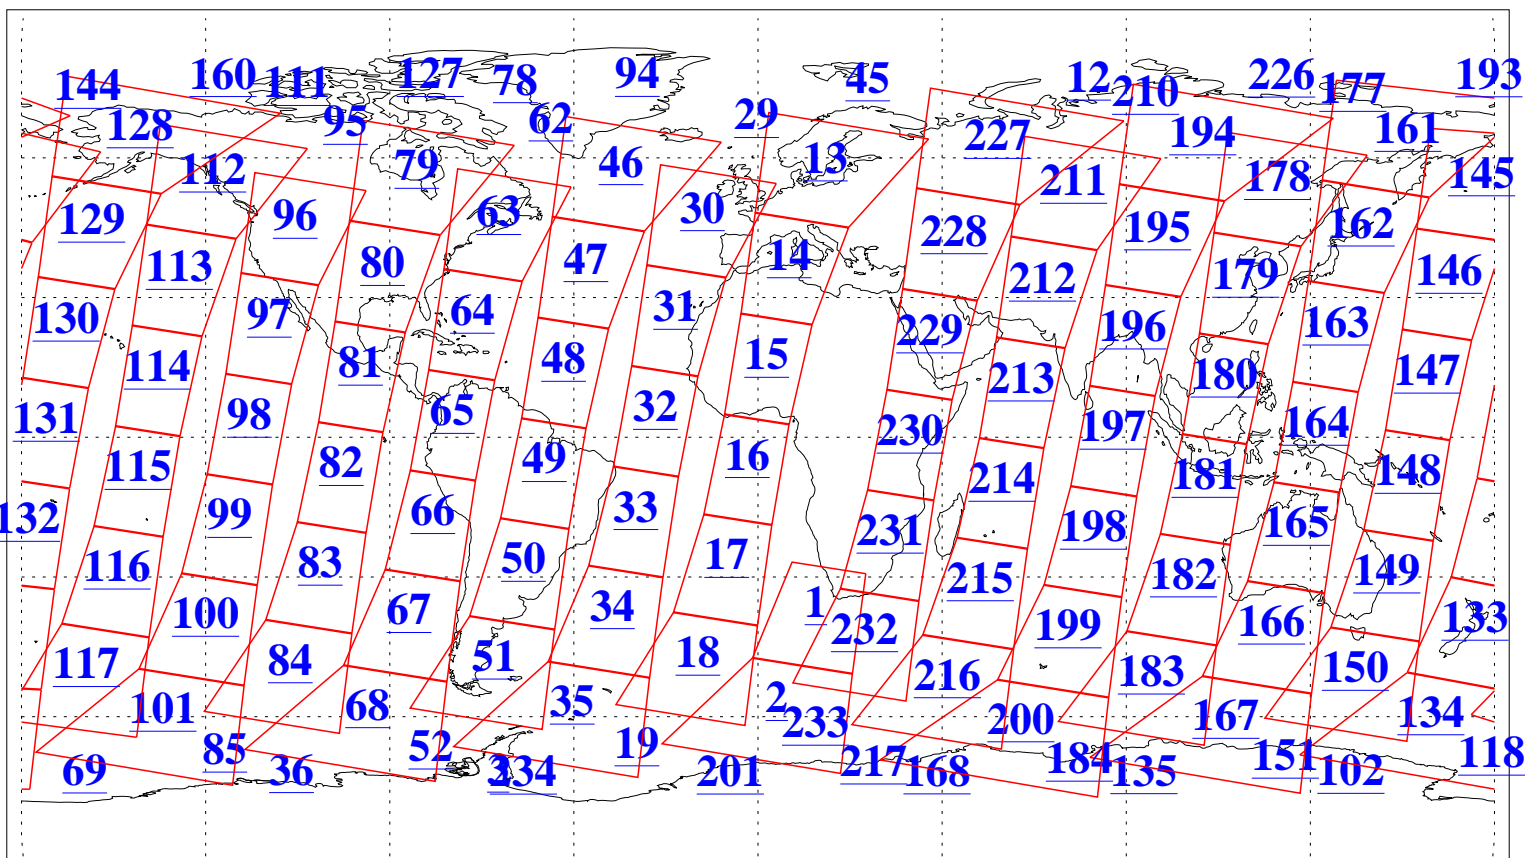

L1B Availability  
AMSU Granules: 240  
HSB Granules: 0  
AIRS Granules: 240

10 Aug 2003  
DoY 222  
Aqua Day 463  
Granules: 1 to 120

Granules: 121 to 240

Legend: AMSU Available, HSB Available, AIRS Available

L1B Availability  
AMSU Granules: 240  
HSB Granules: 0  
AIRS Granules: 240

10 Aug 2003  
DoY 222  
Aqua Day 463

Ascending Granules

Descending Granules

Legend: AMSU Available, HSB Available, AIRS Available