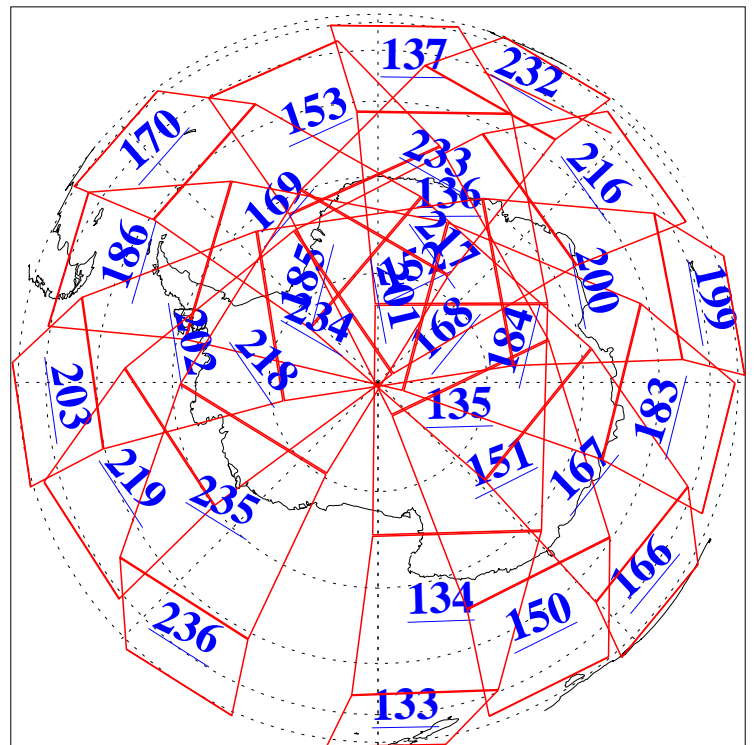

Legend: AMSU Available, ~~HSB Available~~, AIRS Available