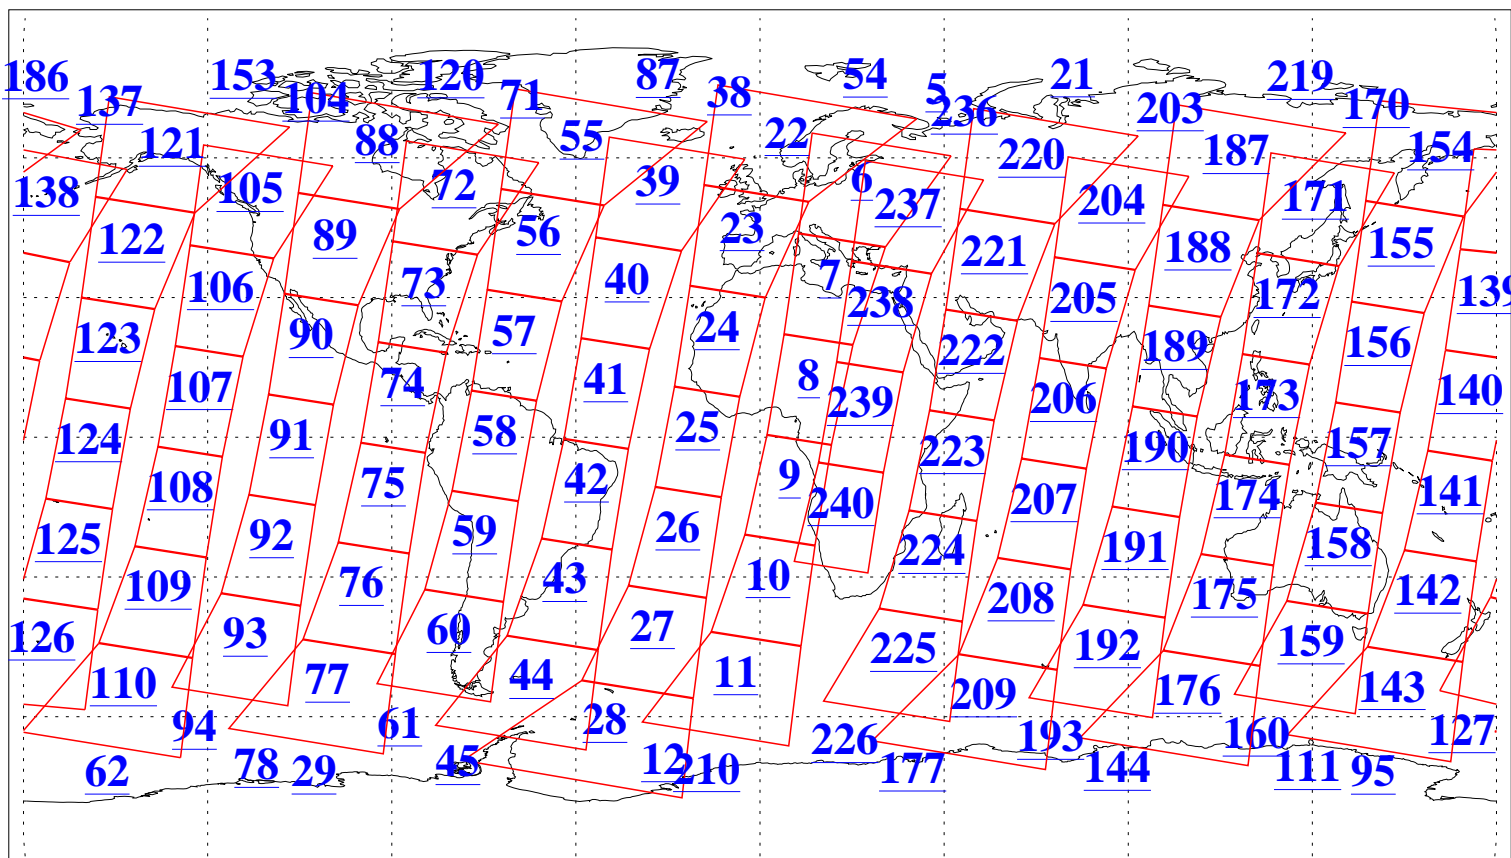

L1B Availability
AMSU Granules: 240
HSB Granules: 0
AIRS Granules: 240

9 Aug 2003
DoY 221
Aqua Day 462
Granules: 1 to 120

Granules: 121 to 240

Legend: AMSU Available, HSB Available, AIRS Available

L1B Availability
AMSU Granules: 240
HSB Granules: 0
AIRS Granules: 240

9 Aug 2003
DoY 221
Aqua Day 462

Ascending Granules

Descending Granules

Legend: AMSU Available, HSB Available, AIRS Available

L1B Availability
 AMSU Granules: 240
 HSB Granules: 0
 AIRS Granules: 240

9 Aug 2003
 DoY 221
 Aqua Day 462

Northern Hemisphere Granules

Southern Hemisphere Granules

Legend: AMSU Available, HSB Available, AIRS Available