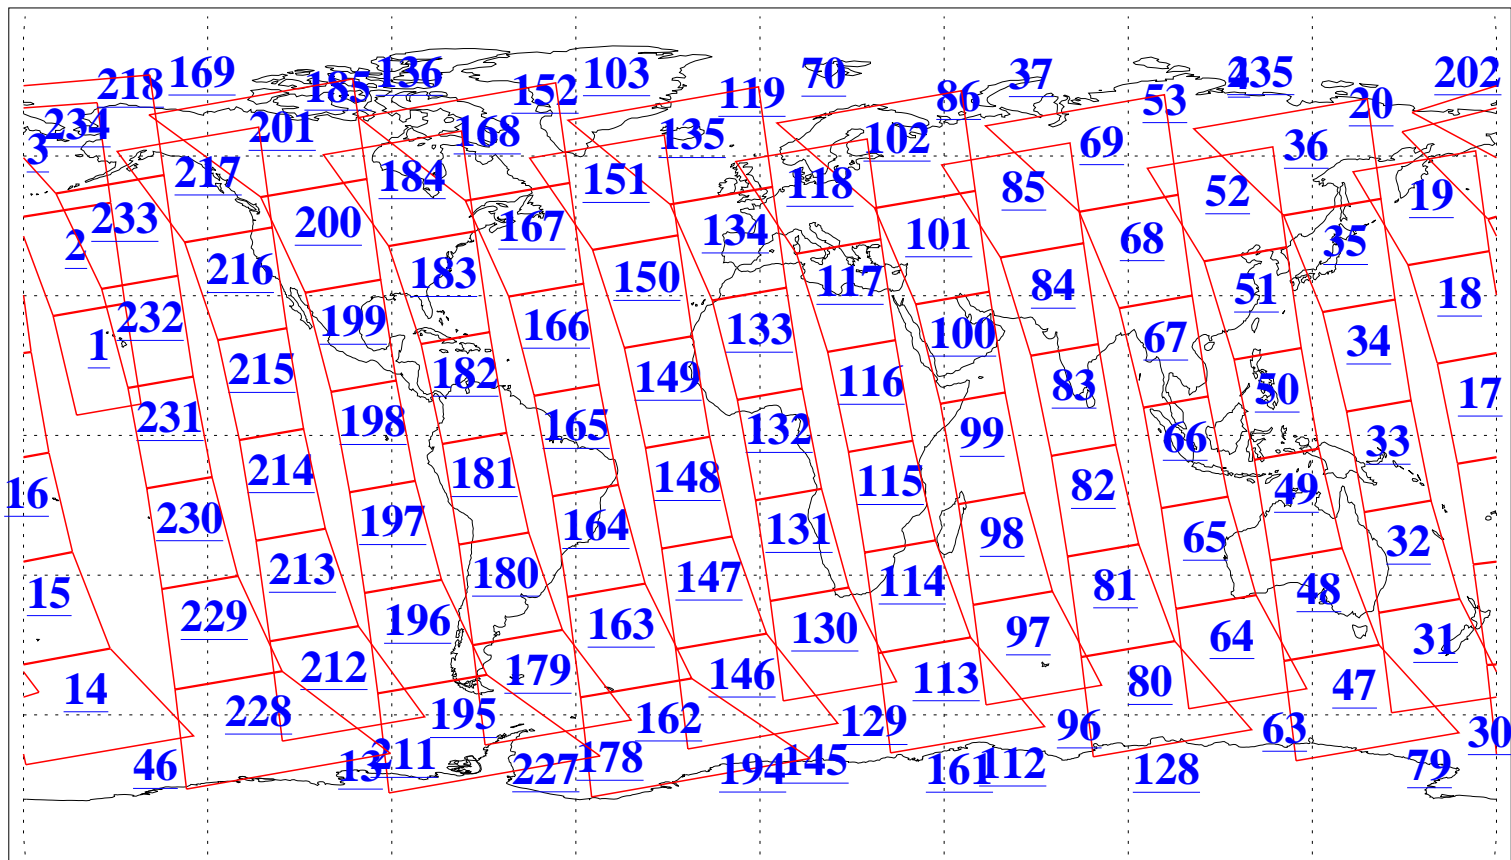

L1B Availability
AMSU Granules: 240
HSB Granules: 0
AIRS Granules: 240

9 Aug 2003
DoY 221
Aqua Day 462
Granules: 1 to 120

Granules: 121 to 240

Legend: AMSU Available, HSB Available, AIRS Available

L1B Availability
AMSU Granules: 240
HSB Granules: 0
AIRS Granules: 240

9 Aug 2003
DoY 221
Aqua Day 462

Ascending Granules

Descending Granules

Legend: AMSU Available, HSB Available, AIRS Available

L1B Availability
 AMSU Granules: 240
 HSB Granules: 0
 AIRS Granules: 240

9 Aug 2003
 DoY 221
 Aqua Day 462

Northern Hemisphere Granules

Southern Hemisphere Granules

Legend: AMSU Available, HSB Available, AIRS Available