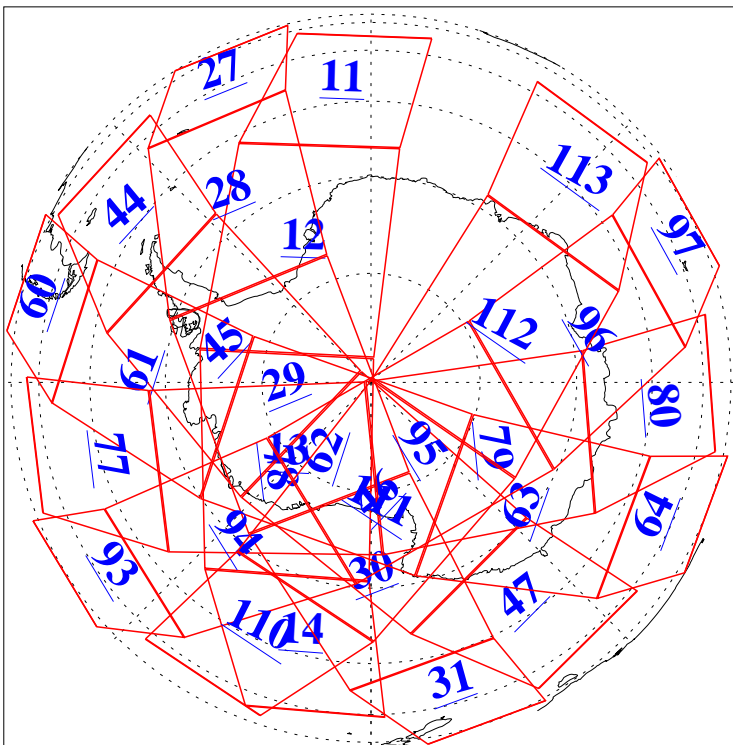

L1B Availability
AMSU Granules: 240
HSB Granules: 0
AIRS Granules: 240

9 Aug 2003
DoY 221
Aqua Day 462
Granules: 1 to 120

Granules: 121 to 240

Legend: AMSU Available, HSB Available, AIRS Available

L1B Availability
AMSU Granules: 240
HSB Granules: 0
AIRS Granules: 240

9 Aug 2003
DoY 221
Aqua Day 462

Ascending Granules

Descending Granules

Legend: AMSU Available, HSB Available, AIRS Available

L1B Availability
 AMSU Granules: 240
 HSB Granules: 0
 AIRS Granules: 240

9 Aug 2003
 DoY 221
 Aqua Day 462

Northern Hemisphere Granules

Southern Hemisphere Granules

Legend: AMSU Available, HSB Available, AIRS Available