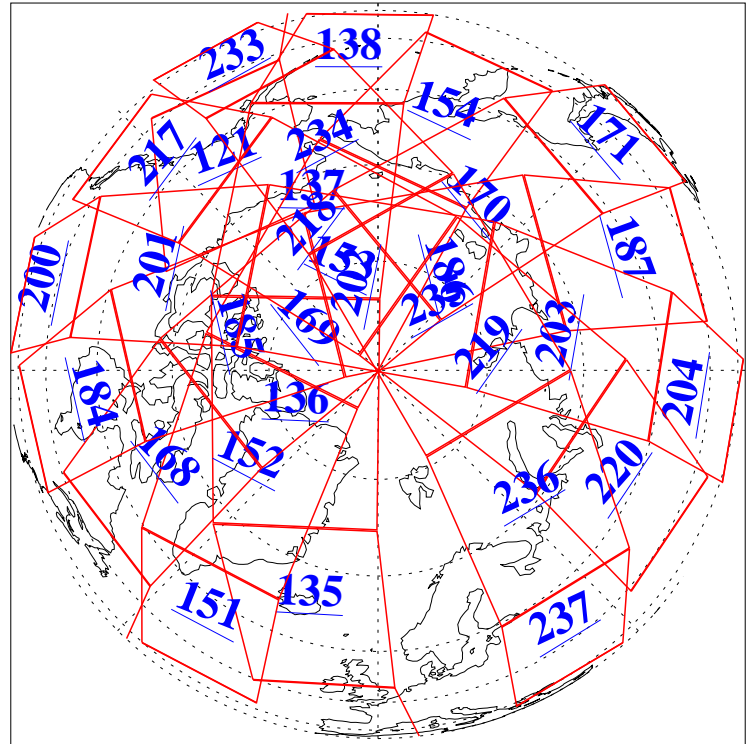

9 Aug 2003
DoY 221
Aqua Day 462

Ascending Granules

Descending Granules

Legend: AMSU Available, HSB Available, AIRS Available

L1B Availability
 AMSU Granules: 240
 HSB Granules: 0
 AIRS Granules: 240

9 Aug 2003
 DoY 221
 Aqua Day 462

Northern Hemisphere Granules

Southern Hemisphere Granules

Legend: AMSU Available, HSB Available, AIRS Available