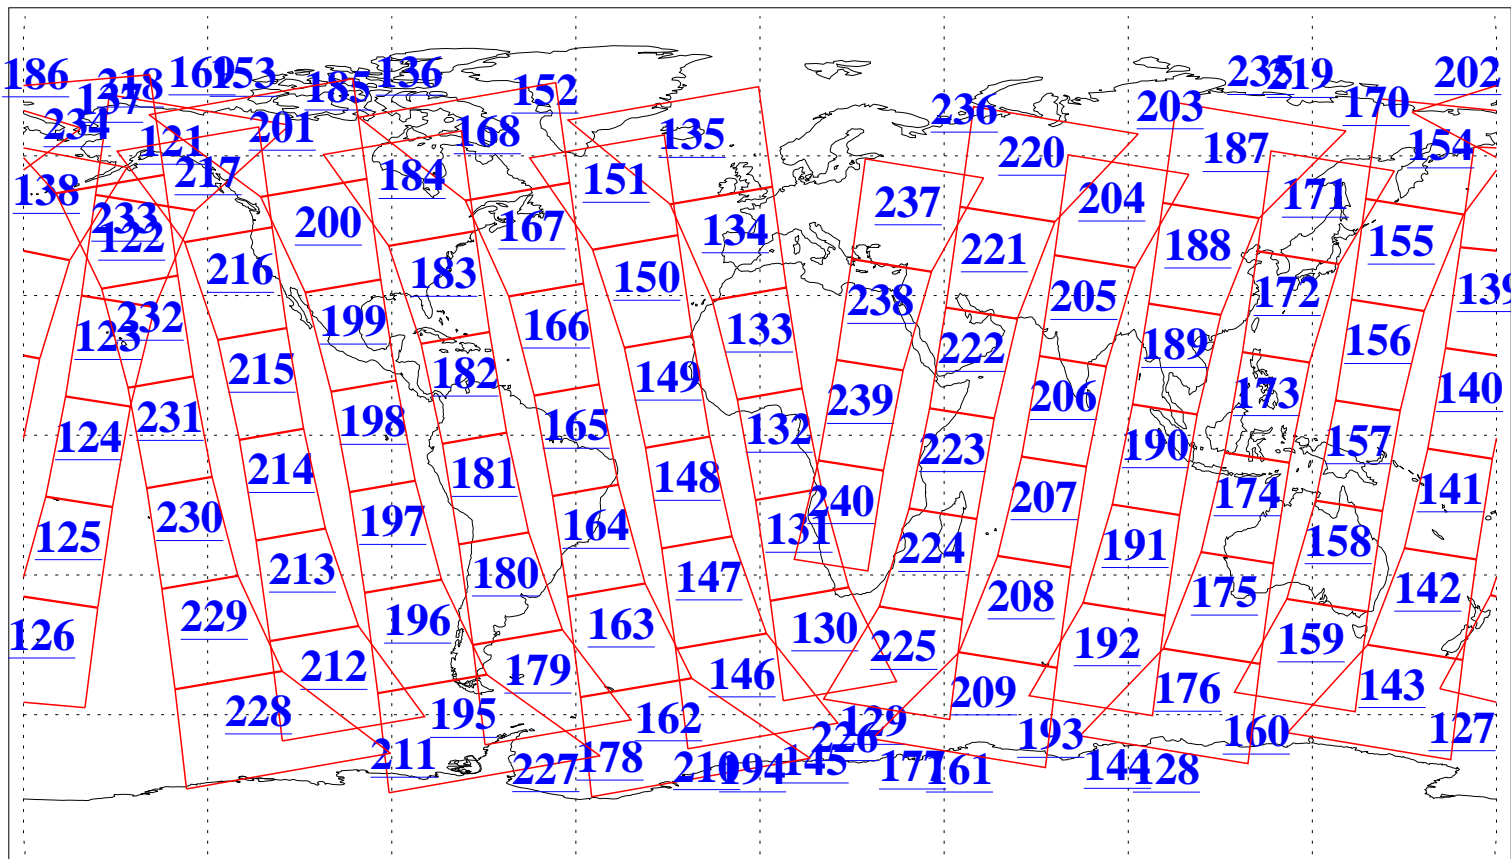

L1B Availability
AMSU Granules: 240
HSB Granules: 0
AIRS Granules: 240

9 Aug 2003
DoY 221
Aqua Day 462
Granules: 1 to 120

Granules: 121 to 240

Legend: AMSU Available, HSB Available, AIRS Available

L1B Availability
AMSU Granules: 240
HSB Granules: 0
AIRS Granules: 240

9 Aug 2003
DoY 221
Aqua Day 462

Ascending Granules

Descending Granules

Legend: AMSU Available, HSB Available, AIRS Available

L1B Availability
 AMSU Granules: 240
 HSB Granules: 0
 AIRS Granules: 240

9 Aug 2003
 DoY 221
 Aqua Day 462