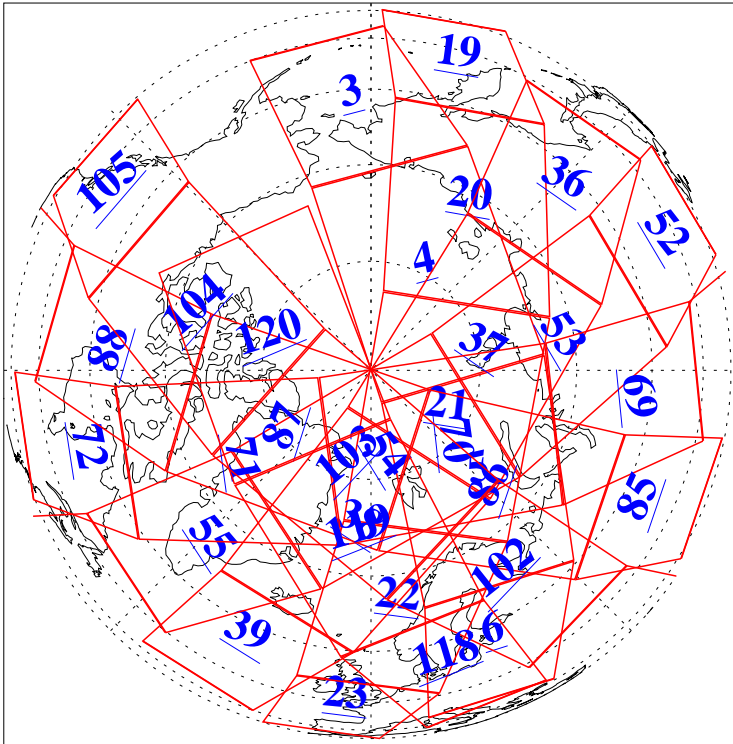

L1B Availability
AMSU Granules: 240
HSB Granules: 0
AIRS Granules: 240

9 Aug 2003
DoY 221
Aqua Day 462
Granules: 1 to 120

Granules: 121 to 240

Legend: AMSU Available, HSB Available, AIRS Available

L1B Availability
AMSU Granules: 240
HSB Granules: 0
AIRS Granules: 240

9 Aug 2003
DoY 221
Aqua Day 462

Ascending Granules

Descending Granules

Legend: AMSU Available, HSB Available, AIRS Available

L1B Availability
 AMSU Granules: 240
 HSB Granules: 0
 AIRS Granules: 240

9 Aug 2003
 DoY 221
 Aqua Day 462

Northern Hemisphere Granules

Southern Hemisphere Granules

Legend: AMSU Available, HSB Available, AIRS Available