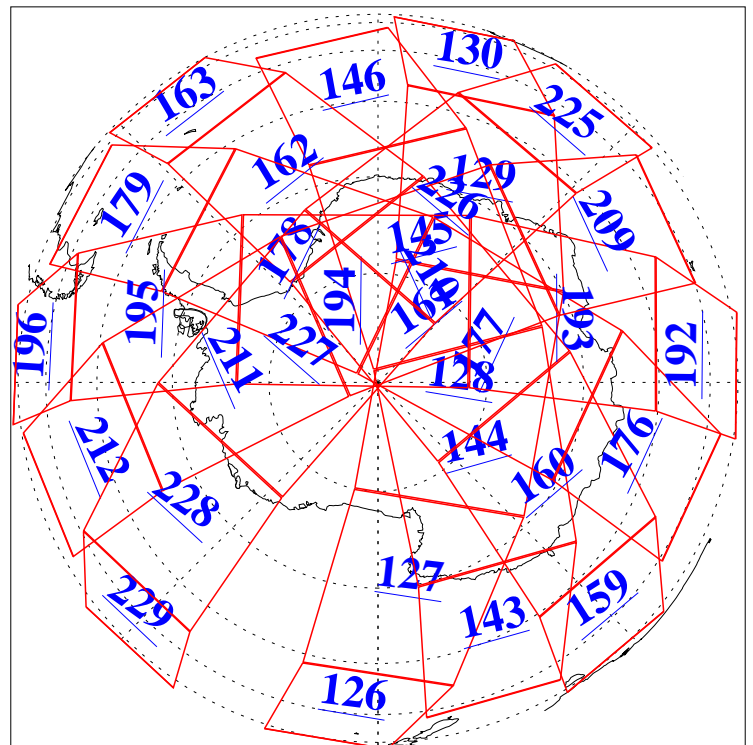

L1B Availability
AMSU Granules: 240
HSB Granules: 0
AIRS Granules: 240

9 Aug 2003
DoY 221
Aqua Day 462
Granules: 1 to 120

Granules: 121 to 240

Legend: AMSU Available, HSB Available, AIRS Available

L1B Availability
AMSU Granules: 240
HSB Granules: 0
AIRS Granules: 240

9 Aug 2003
DoY 221
Aqua Day 462

Ascending Granules

Descending Granules

Legend: AMSU Available, HSB Available, AIRS Available

L1B Availability
 AMSU Granules: 240
 HSB Granules: 0
 AIRS Granules: 240

9 Aug 2003
 DoY 221
 Aqua Day 462

Northern Hemisphere Granules

Southern Hemisphere Granules

Legend: AMSU Available, HSB Available, AIRS Available