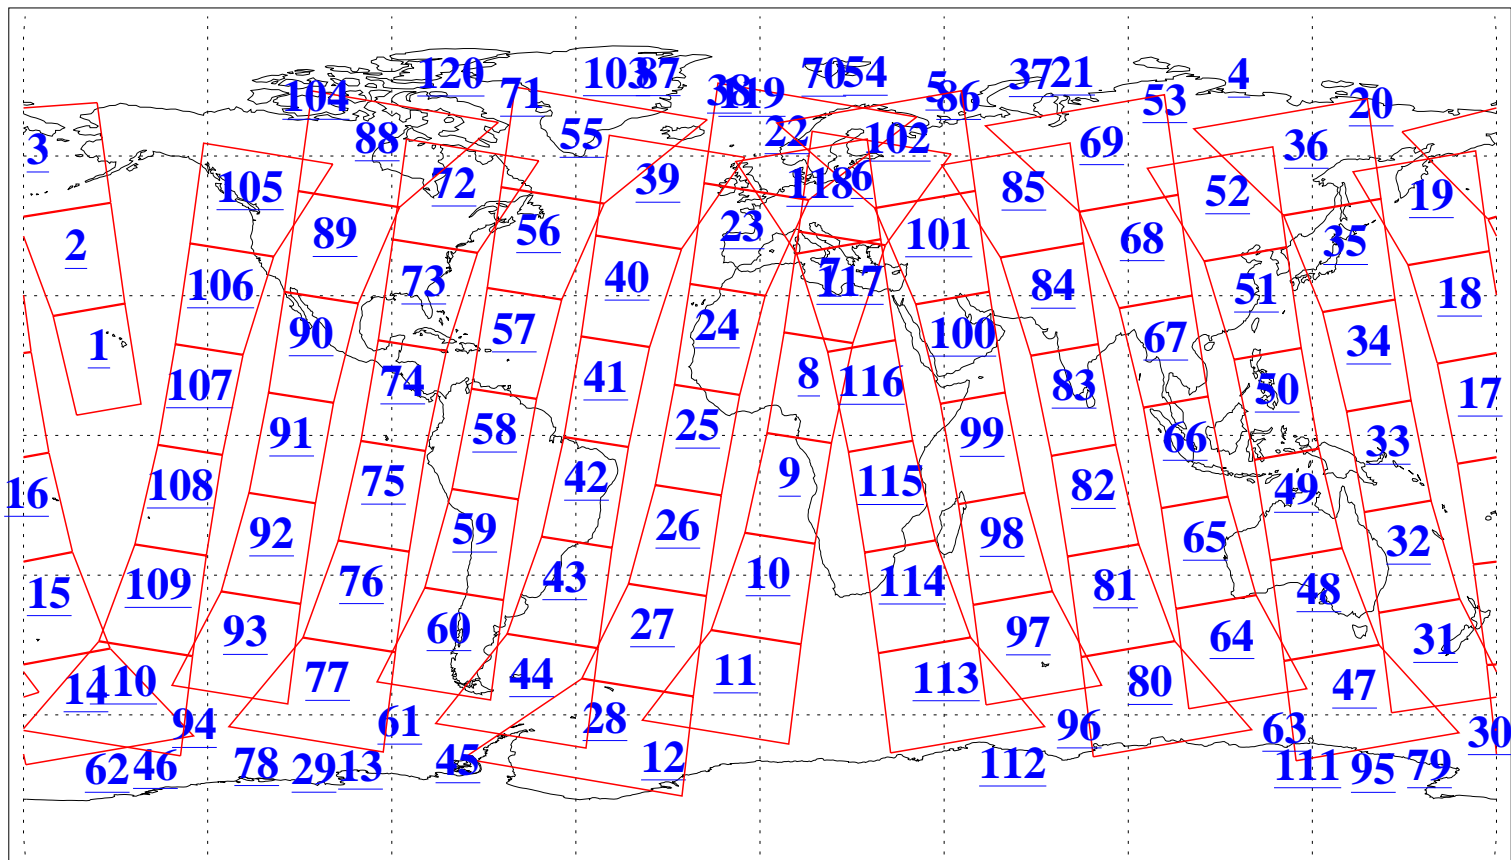

L1B Availability
AMSU Granules: 240
HSB Granules: 0
AIRS Granules: 240

9 Aug 2003
DoY 221
Aqua Day 462
Granules: 1 to 120

Granules: 121 to 240

Legend: AMSU Available, HSB Available, AIRS Available

L1B Availability
AMSU Granules: 240
HSB Granules: 0
AIRS Granules: 240

9 Aug 2003
DoY 221
Aqua Day 462

Ascending Granules

Descending Granules

Legend: AMSU Available, HSB Available, AIRS Available

L1B Availability
 AMSU Granules: 240
 HSB Granules: 0
 AIRS Granules: 240

9 Aug 2003
 DoY 221
 Aqua Day 462

Northern Hemisphere Granules

Southern Hemisphere Granules

Legend: AMSU Available, HSB Available, AIRS Available