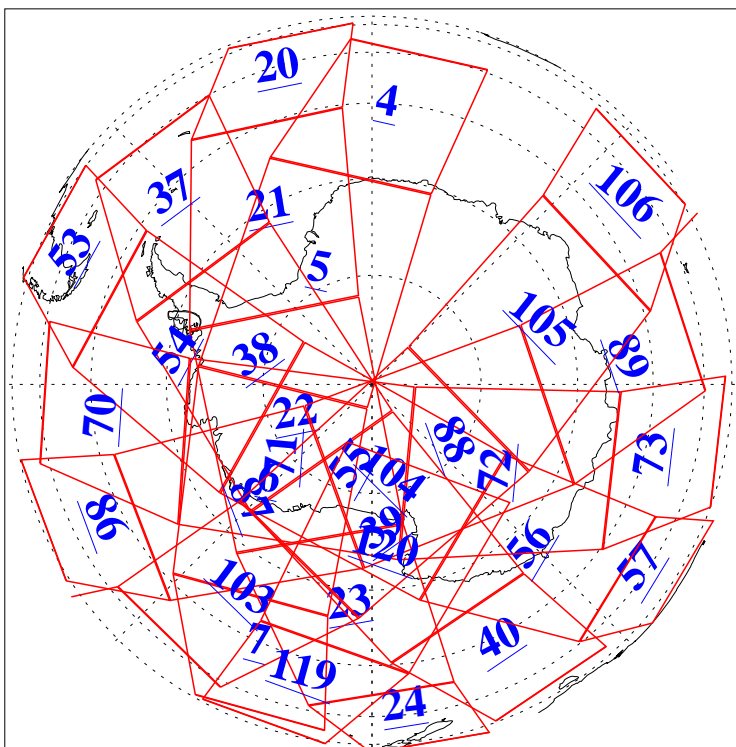

L1B Availability
AMSU Granules: 240
HSB Granules: 0
AIRS Granules: 240

8 Aug 2003
DoY 220
Aqua Day 461

Ascending Granules

Descending Granules

Legend: AMSU Available, HSB Available, AIRS Available

L1B Availability
 AMSU Granules: 240
 HSB Granules: 0
 AIRS Granules: 240

8 Aug 2003
 DoY 220
 Aqua Day 461

Northern Hemisphere Granules

Southern Hemisphere Granules

Legend: AMSU Available, HSB Available, AIRS Available