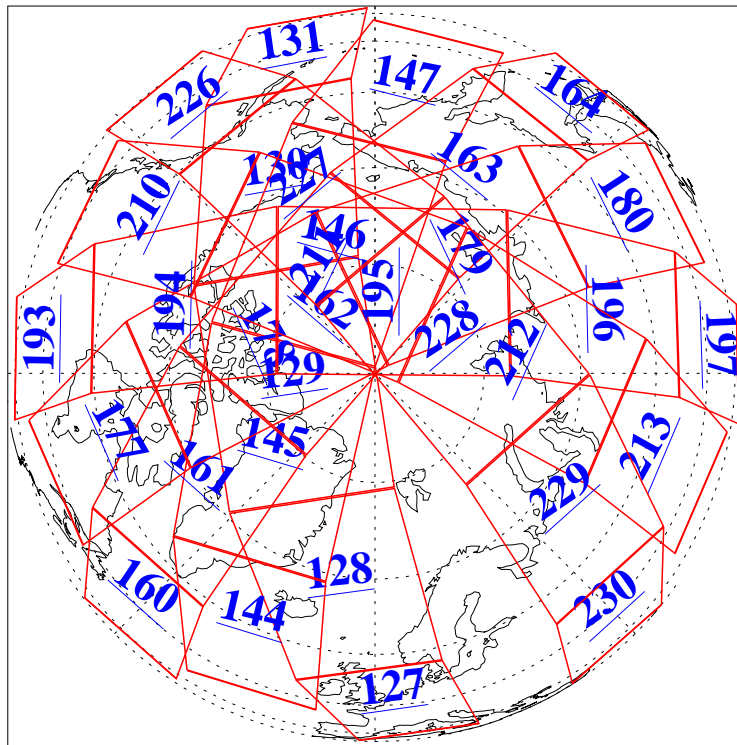

L1B Availability
AMSU Granules: 240
HSB Granules: 0
AIRS Granules: 240

8 Aug 2003
DoY 220
Aqua Day 461

Ascending Granules

Descending Granules

Legend: AMSU Available, HSB Available, AIRS Available

L1B Availability
 AMSU Granules: 240
 HSB Granules: 0
 AIRS Granules: 240

8 Aug 2003
 DoY 220
 Aqua Day 461

Northern Hemisphere Granules

Southern Hemisphere Granules

Legend: AMSU Available, HSB Available, AIRS Available