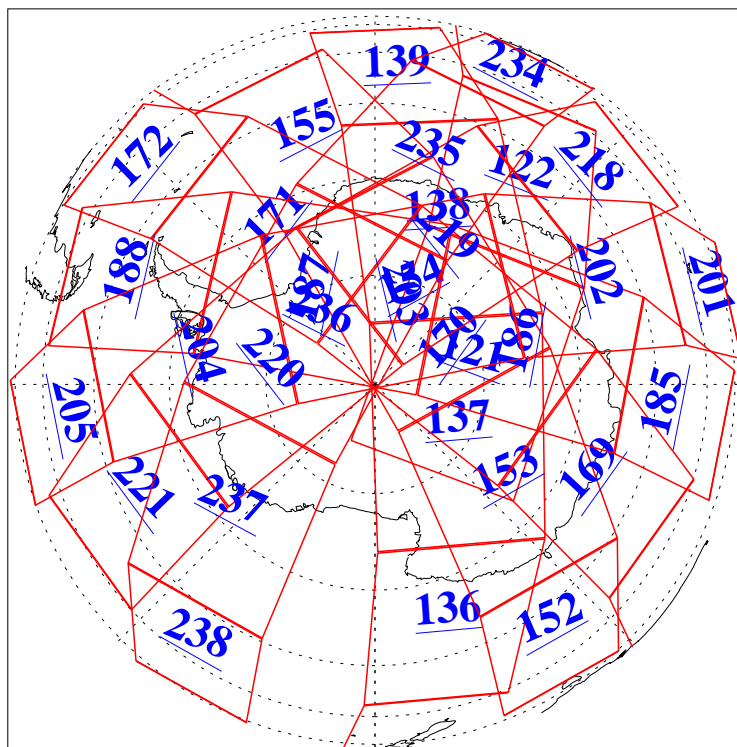

L1B Availability
AMSU Granules: 240
HSB Granules: 0
AIRS Granules: 240

8 Aug 2003
DoY 220
Aqua Day 461

Ascending Granules

Descending Granules

Legend: AMSU Available, HSB Available, AIRS Available

L1B Availability
 AMSU Granules: 240
 HSB Granules: 0
 AIRS Granules: 240

8 Aug 2003
 DoY 220
 Aqua Day 461

Northern Hemisphere Granules

Southern Hemisphere Granules

Legend: AMSU Available, HSB Available, AIRS Available