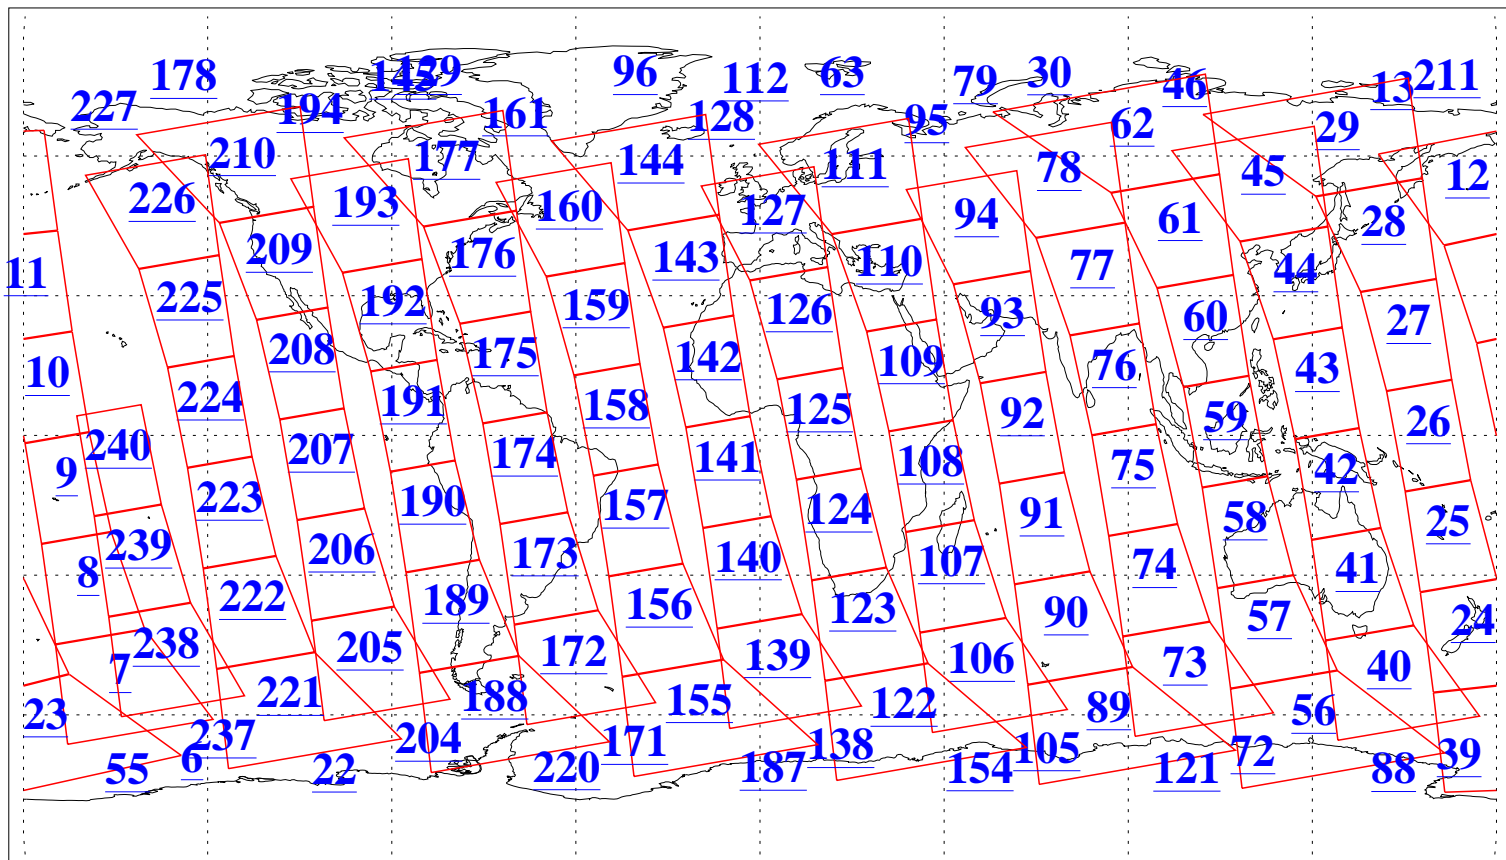

L1B Availability
AMSU Granules: 240
HSB Granules: 0
AIRS Granules: 240

8 Aug 2003
DoY 220
Aqua Day 461

Ascending Granules

Descending Granules

Legend: AMSU Available, HSB Available, AIRS Available

L1B Availability
 AMSU Granules: 240
 HSB Granules: 0
 AIRS Granules: 240

8 Aug 2003
 DoY 220
 Aqua Day 461

Northern Hemisphere Granules

Southern Hemisphere Granules

Legend: AMSU Available, HSB Available, AIRS Available