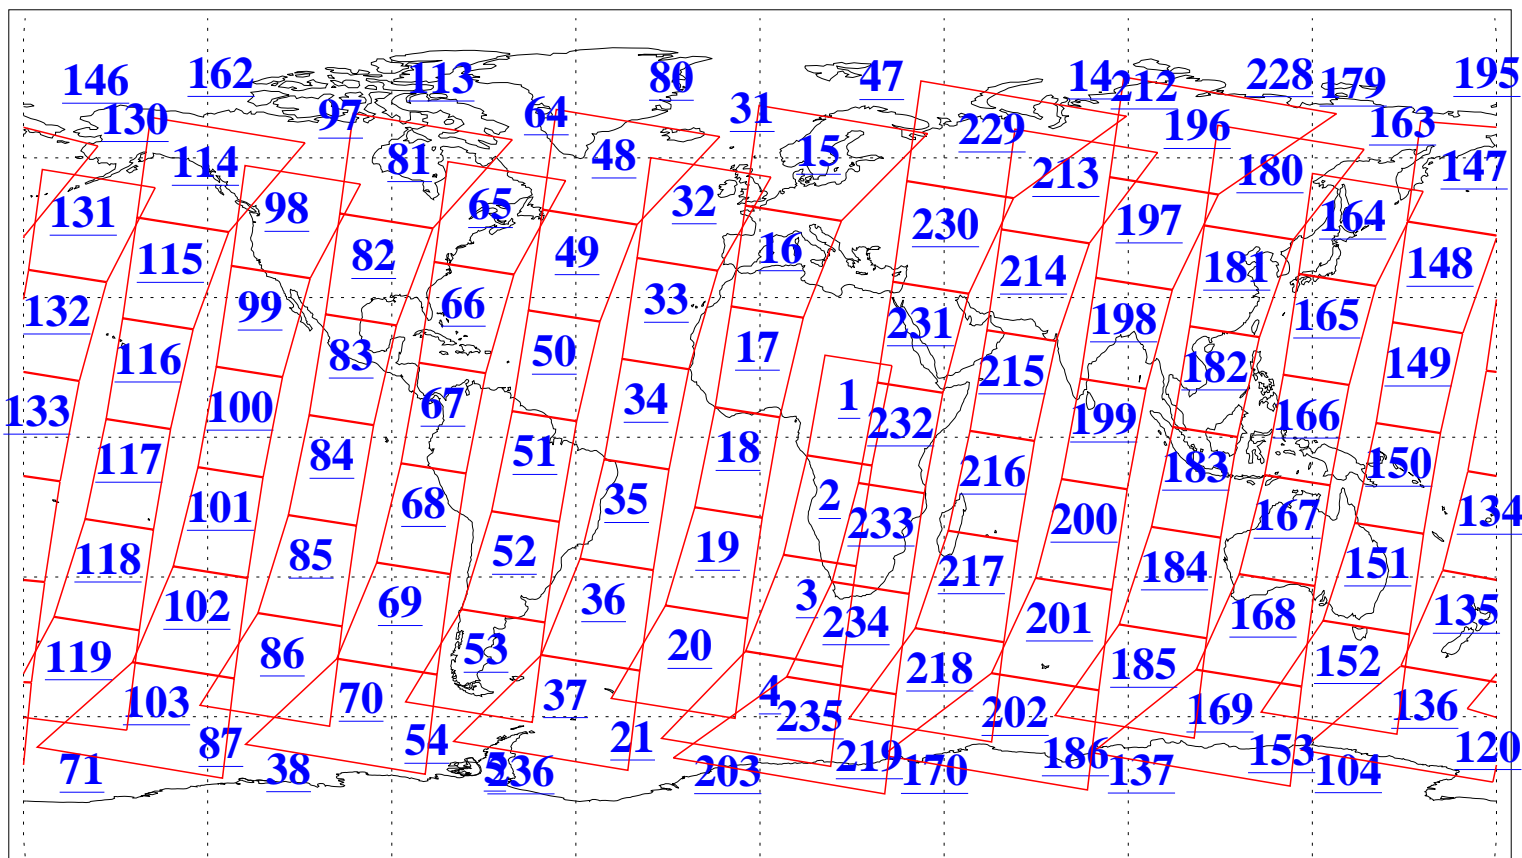

L1B Availability
AMSU Granules: 240
HSB Granules: 0
AIRS Granules: 240

8 Aug 2003
DoY 220
Aqua Day 461

Ascending Granules

Descending Granules

Legend: AMSU Available, HSB Available, AIRS Available

L1B Availability
 AMSU Granules: 240
 HSB Granules: 0
 AIRS Granules: 240

8 Aug 2003
 DoY 220
 Aqua Day 461

Northern Hemisphere Granules

Southern Hemisphere Granules

Legend: AMSU Available, HSB Available, AIRS Available