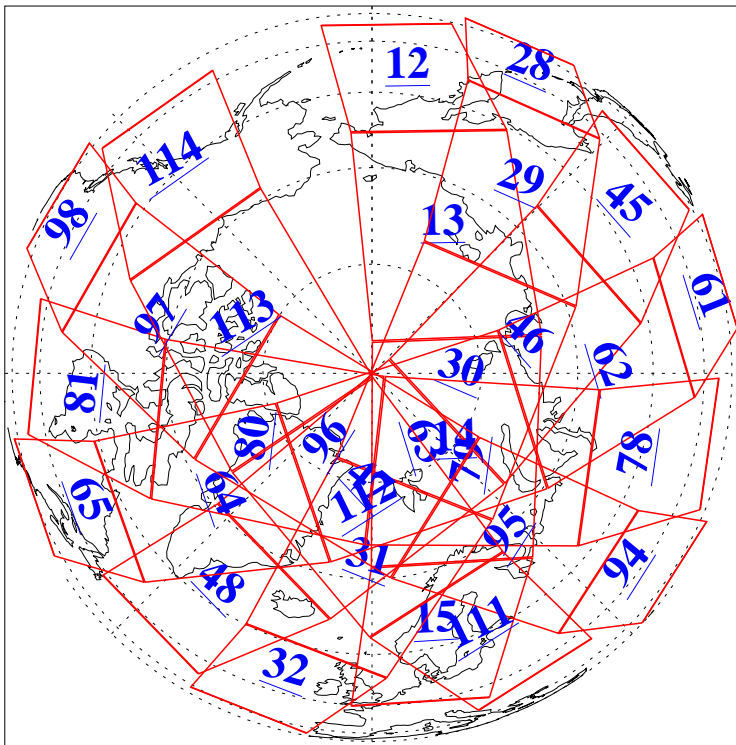

L1B Availability
AMSU Granules: 240
HSB Granules: 0
AIRS Granules: 240

8 Aug 2003
DoY 220
Aqua Day 461

Ascending Granules

Descending Granules

Legend: AMSU Available, HSB Available, AIRS Available

L1B Availability
 AMSU Granules: 240
 HSB Granules: 0
 AIRS Granules: 240

8 Aug 2003
 DoY 220
 Aqua Day 461

Northern Hemisphere Granules

Southern Hemisphere Granules

Legend: AMSU Available, HSB Available, AIRS Available