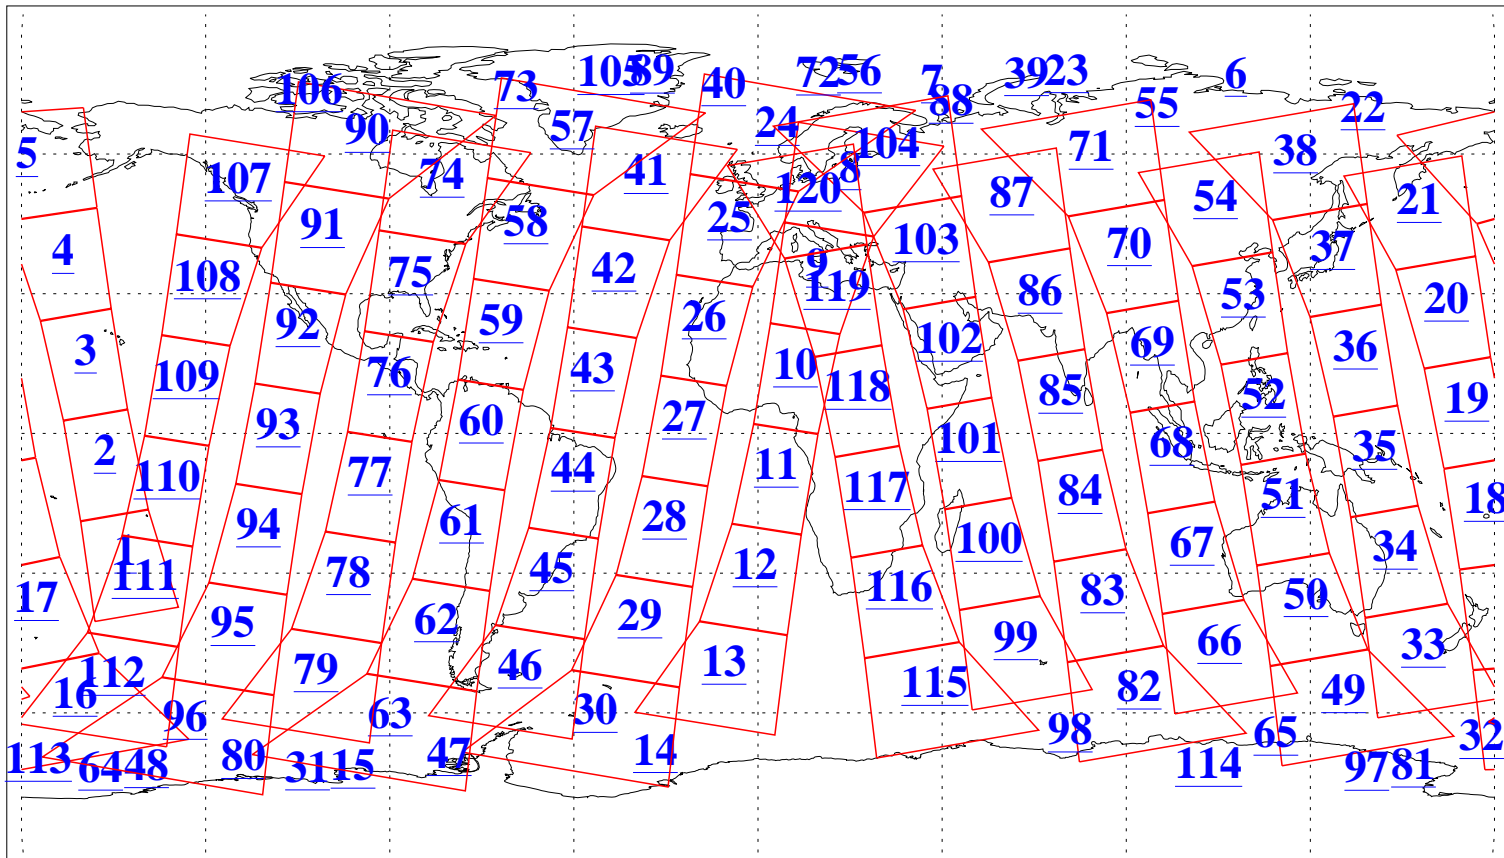

L1B Availability
AMSU Granules: 240
HSB Granules: 0
AIRS Granules: 240

7 Aug 2003
DoY 219
Aqua Day 460
Granules: 1 to 120

Granules: 121 to 240

Legend: AMSU Available, HSB Available, AIRS Available

L1B Availability
AMSU Granules: 240
HSB Granules: 0
AIRS Granules: 240

7 Aug 2003
DoY 219
Aqua Day 460

Ascending Granules

Descending Granules

Legend: AMSU Available, HSB Available, AIRS Available

L1B Availability
 AMSU Granules: 240
 HSB Granules: 0
 AIRS Granules: 240

7 Aug 2003
 DoY 219
 Aqua Day 460

Northern Hemisphere Granules

Southern Hemisphere Granules

Legend: AMSU Available, HSB Available, AIRS Available