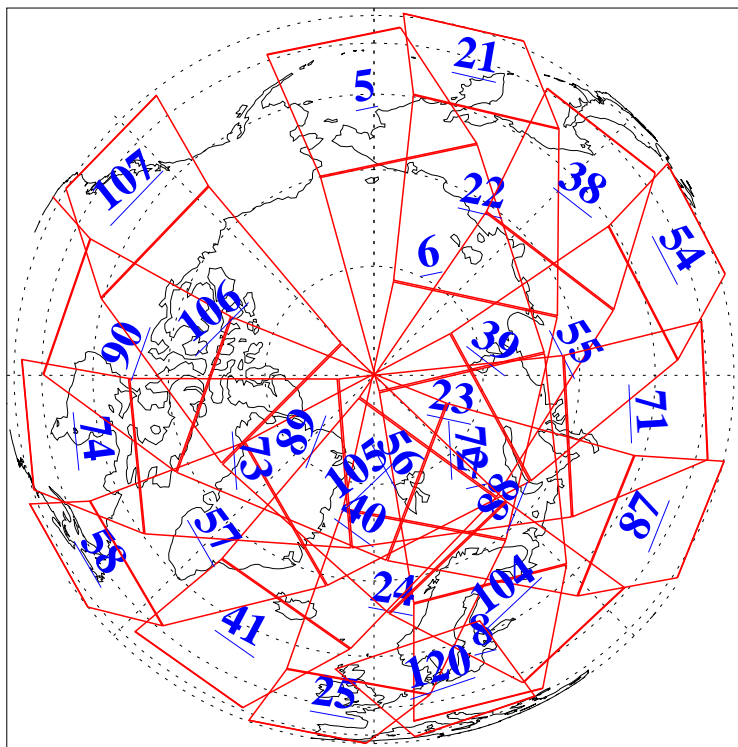

L1B Availability
AMSU Granules: 240
HSB Granules: 0
AIRS Granules: 240

7 Aug 2003
DoY 219
Aqua Day 460
Granules: 1 to 120

Granules: 121 to 240

Legend: AMSU Available, HSB Available, AIRS Available

L1B Availability
AMSU Granules: 240
HSB Granules: 0
AIRS Granules: 240

7 Aug 2003
DoY 219
Aqua Day 460

Ascending Granules

Descending Granules

Legend: AMSU Available, HSB Available, AIRS Available

L1B Availability
 AMSU Granules: 240
 HSB Granules: 0
 AIRS Granules: 240

7 Aug 2003
 DoY 219
 Aqua Day 460

Northern Hemisphere Granules

Southern Hemisphere Granules

Legend: AMSU Available, HSB Available, AIRS Available