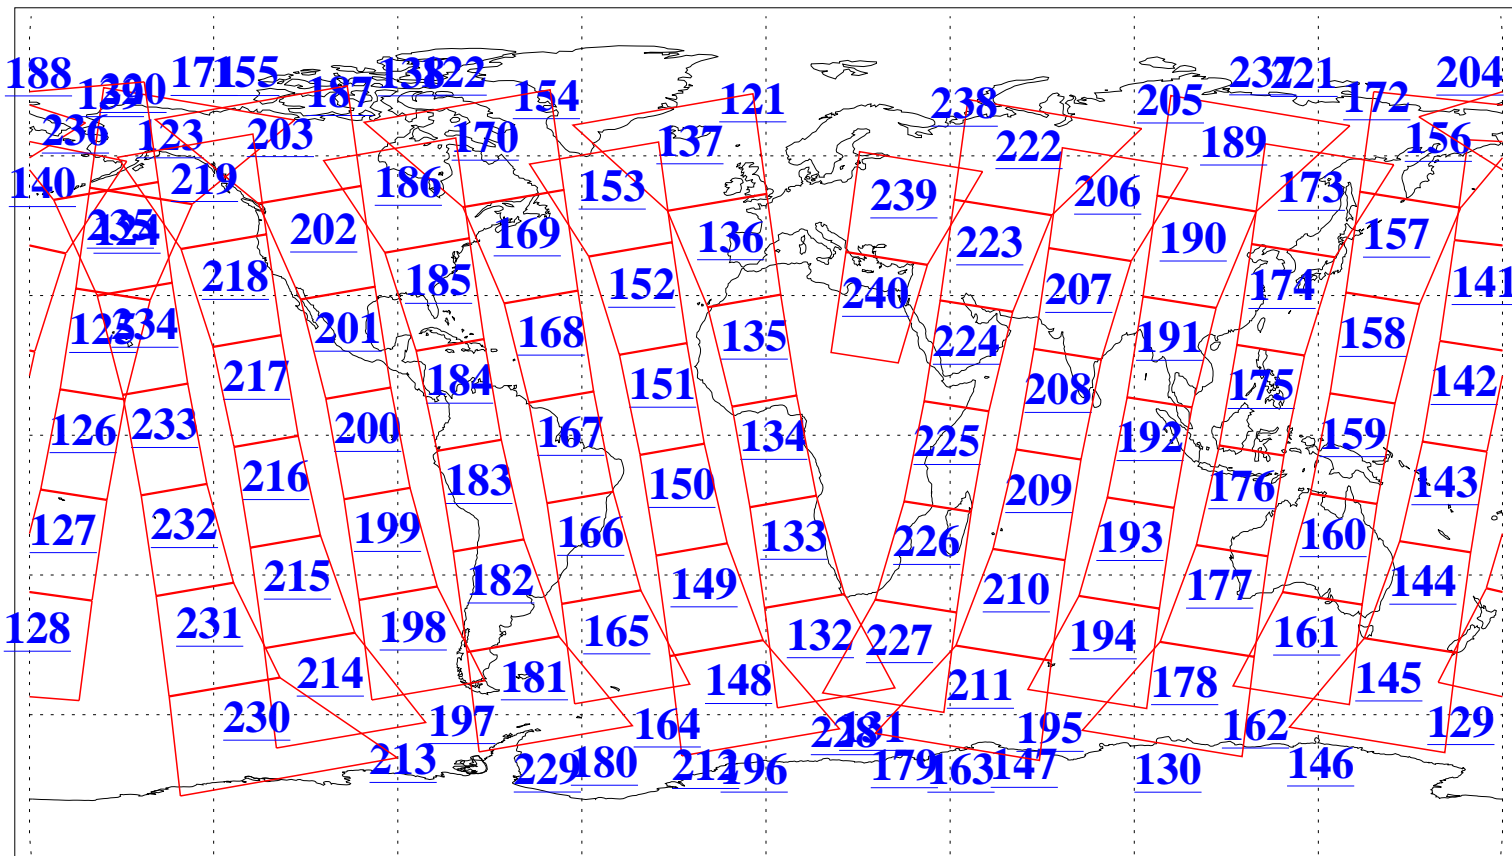

L1B Availability
AMSU Granules: 240
HSB Granules: 0
AIRS Granules: 240

7 Aug 2003
DoY 219
Aqua Day 460
Granules: 1 to 120

Granules: 121 to 240

Legend: AMSU Available, HSB Available, AIRS Available

L1B Availability
AMSU Granules: 240
HSB Granules: 0
AIRS Granules: 240

7 Aug 2003
DoY 219
Aqua Day 460

Ascending Granules

Descending Granules

Legend: AMSU Available, HSB Available, AIRS Available

L1B Availability
 AMSU Granules: 240
 HSB Granules: 0
 AIRS Granules: 240

7 Aug 2003
 DoY 219
 Aqua Day 460