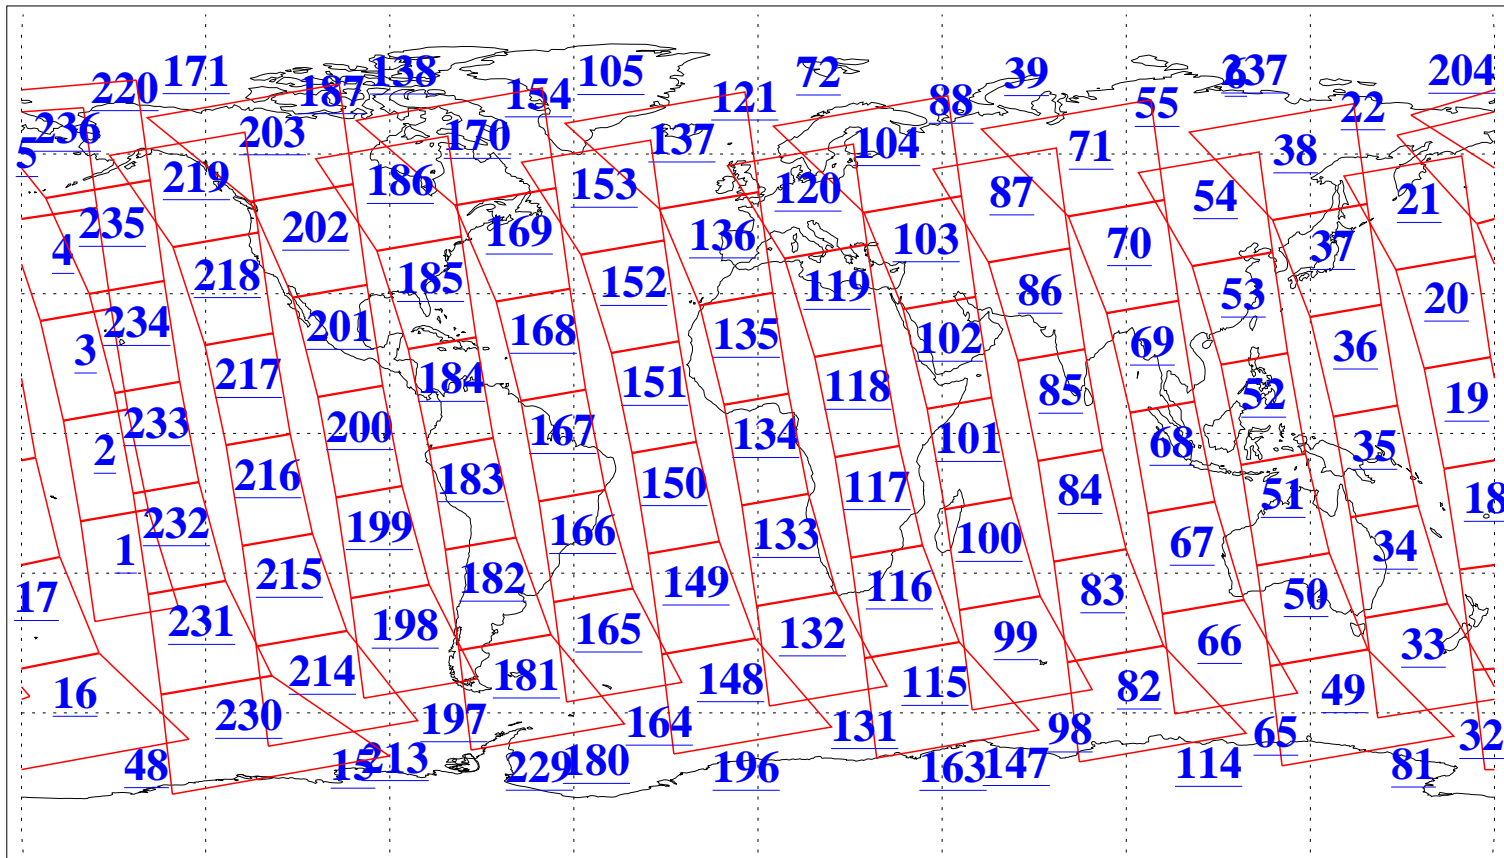

L1B Availability
AMSU Granules: 240
HSB Granules: 0
AIRS Granules: 240

7 Aug 2003
DoY 219
Aqua Day 460
Granules: 1 to 120

Granules: 121 to 240

Legend: AMSU Available, HSB Available, AIRS Available

L1B Availability
AMSU Granules: 240
HSB Granules: 0
AIRS Granules: 240

7 Aug 2003
DoY 219
Aqua Day 460

Ascending Granules

Descending Granules

Legend: AMSU Available, HSB Available, AIRS Available

L1B Availability
 AMSU Granules: 240
 HSB Granules: 0
 AIRS Granules: 240

7 Aug 2003
 DoY 219
 Aqua Day 460

Northern Hemisphere Granules

Southern Hemisphere Granules

Legend: AMSU Available, HSB Available, AIRS Available