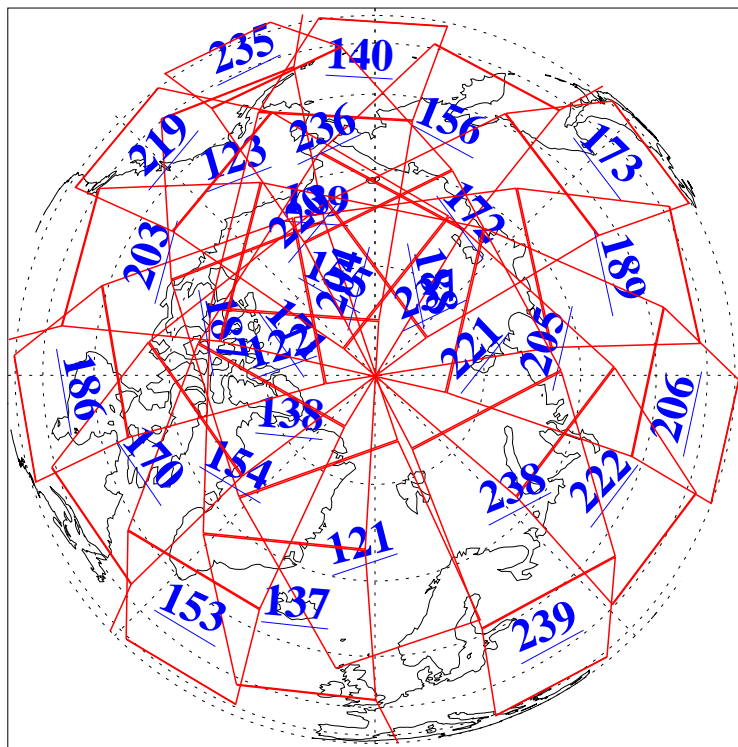

L1B Availability
AMSU Granules: 240
HSB Granules: 0
AIRS Granules: 240

7 Aug 2003
DoY 219
Aqua Day 460
Granules: 1 to 120

Granules: 121 to 240

Legend: AMSU Available, HSB Available, AIRS Available

L1B Availability
AMSU Granules: 240
HSB Granules: 0
AIRS Granules: 240

7 Aug 2003
DoY 219
Aqua Day 460

Ascending Granules

Descending Granules

Legend: AMSU Available, HSB Available, AIRS Available

L1B Availability
 AMSU Granules: 240
 HSB Granules: 0
 AIRS Granules: 240

7 Aug 2003
 DoY 219
 Aqua Day 460

Northern Hemisphere Granules

Southern Hemisphere Granules

Legend: AMSU Available, HSB Available, AIRS Available