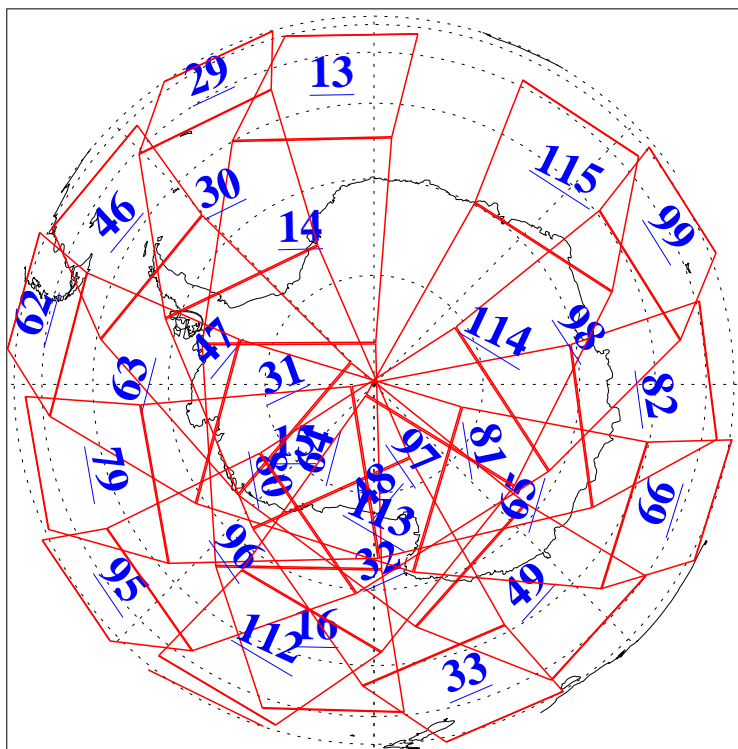

L1B Availability
AMSU Granules: 240
HSB Granules: 0
AIRS Granules: 240

7 Aug 2003
DoY 219
Aqua Day 460
Granules: 1 to 120

Granules: 121 to 240

Legend: AMSU Available, HSB Available, AIRS Available

L1B Availability
AMSU Granules: 240
HSB Granules: 0
AIRS Granules: 240

7 Aug 2003
DoY 219
Aqua Day 460

Ascending Granules

Descending Granules

Legend: AMSU Available, HSB Available, AIRS Available

L1B Availability
 AMSU Granules: 240
 HSB Granules: 0
 AIRS Granules: 240

7 Aug 2003
 DoY 219
 Aqua Day 460

Northern Hemisphere Granules

Southern Hemisphere Granules

Legend: AMSU Available, HSB Available, AIRS Available