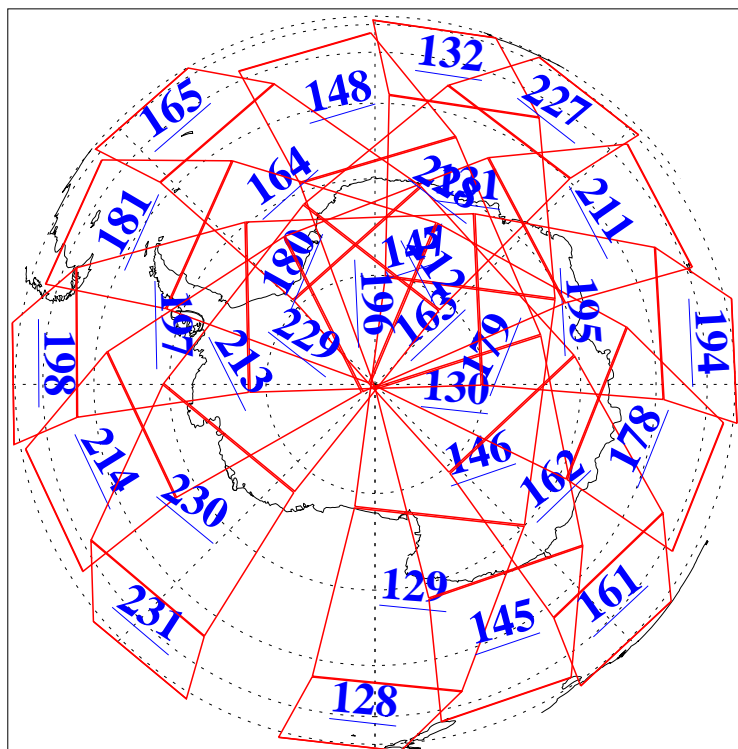

Legend: AMSU Available, HSB Available, AIRS Available