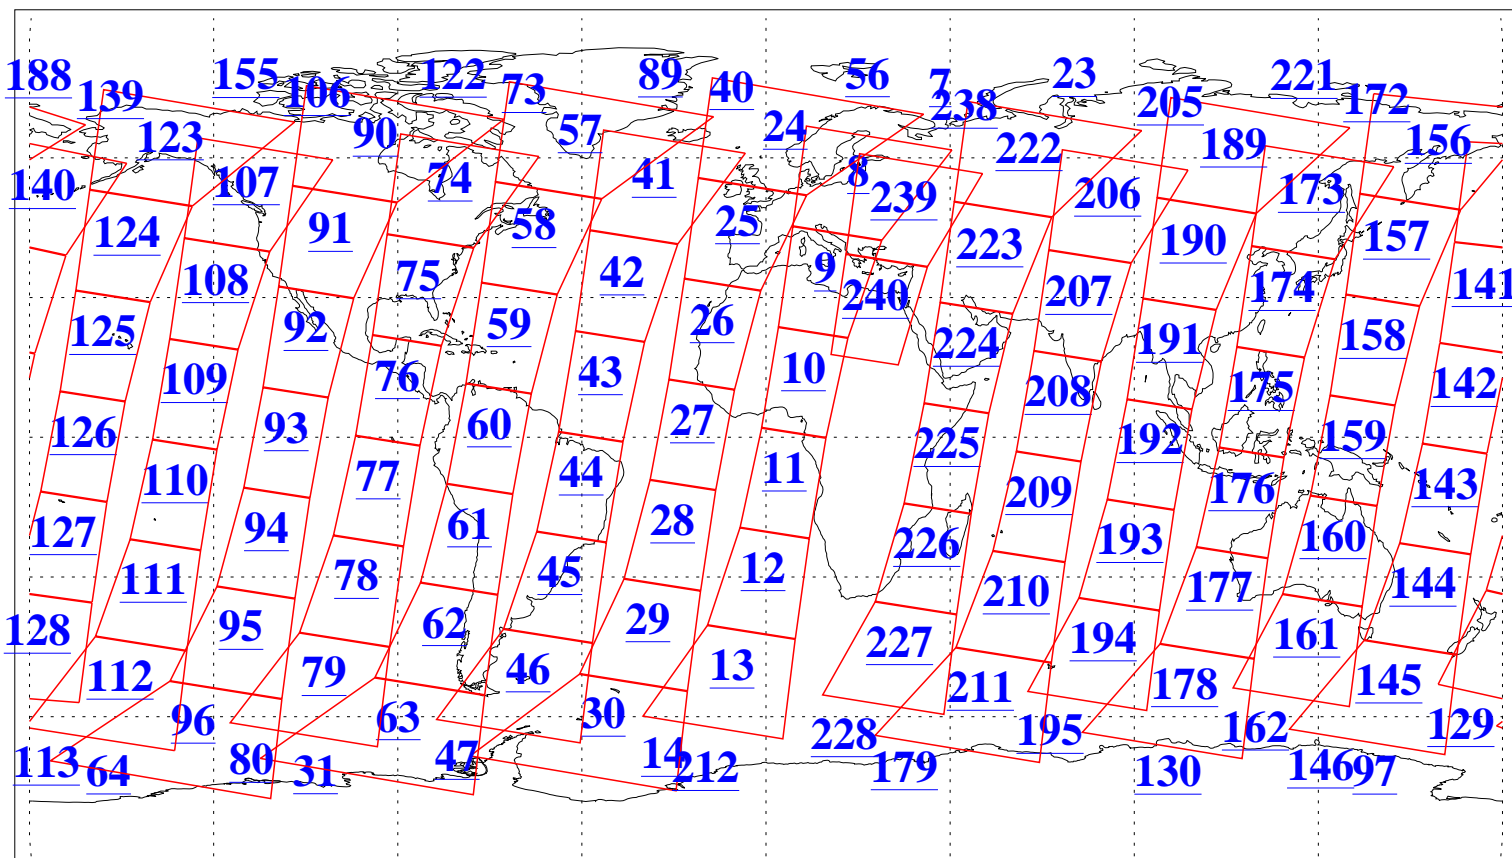

L1B Availability
AMSU Granules: 240
HSB Granules: 0
AIRS Granules: 240

7 Aug 2003
DoY 219
Aqua Day 460
Granules: 1 to 120

Granules: 121 to 240

Legend: AMSU Available, HSB Available, AIRS Available

L1B Availability
AMSU Granules: 240
HSB Granules: 0
AIRS Granules: 240

7 Aug 2003
DoY 219
Aqua Day 460

Ascending Granules

Descending Granules

Legend: AMSU Available, HSB Available, AIRS Available

L1B Availability
 AMSU Granules: 240
 HSB Granules: 0
 AIRS Granules: 240

7 Aug 2003
 DoY 219
 Aqua Day 460

Northern Hemisphere Granules

Southern Hemisphere Granules

Legend: AMSU Available, HSB Available, AIRS Available