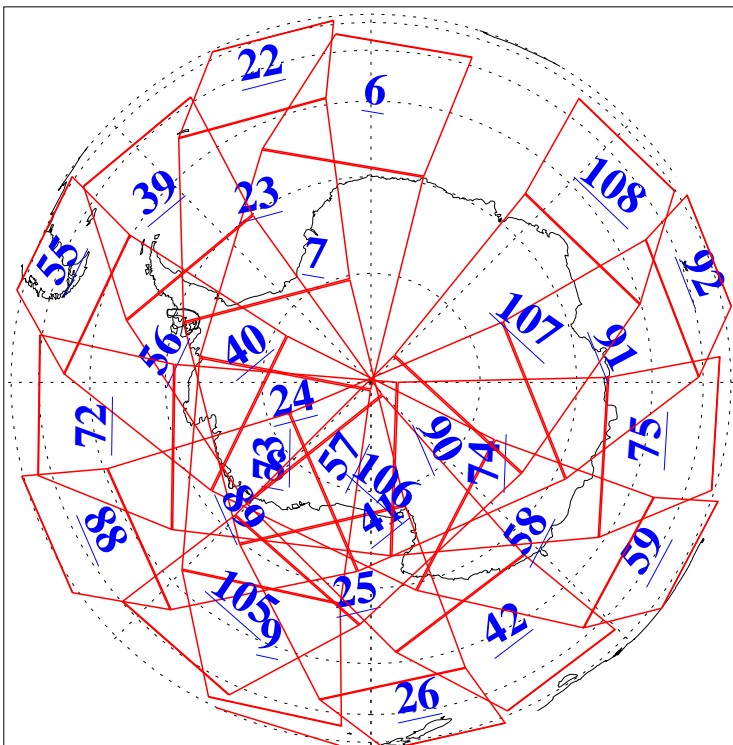

L1B Availability
AMSU Granules: 240
HSB Granules: 0
AIRS Granules: 240

6 Aug 2003
DoY 218
Aqua Day 459
Granules: 1 to 120

Granules: 121 to 240

Legend: AMSU Available, HSB Available, AIRS Available

L1B Availability
AMSU Granules: 240
HSB Granules: 0
AIRS Granules: 240

6 Aug 2003
DoY 218
Aqua Day 459

Ascending Granules

Descending Granules

Legend: AMSU Available, HSB Available, AIRS Available

L1B Availability
 AMSU Granules: 240
 HSB Granules: 0
 AIRS Granules: 240

6 Aug 2003
 DoY 218
 Aqua Day 459

Northern Hemisphere Granules

Southern Hemisphere Granules

Legend: AMSU Available, HSB Available, AIRS Available