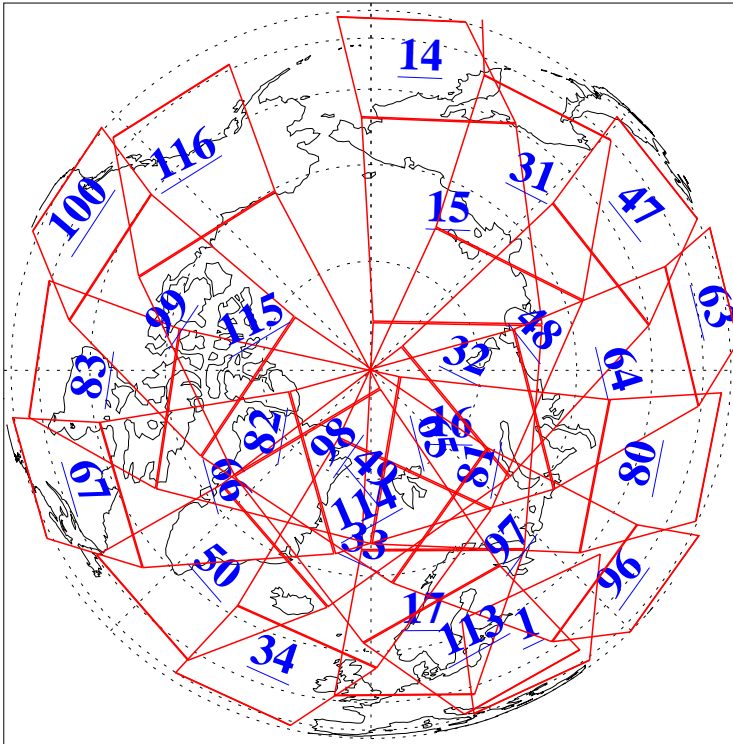

L1B Availability
AMSU Granules: 240
HSB Granules: 0
AIRS Granules: 240

6 Aug 2003
DoY 218
Aqua Day 459
Granules: 1 to 120

Granules: 121 to 240

Legend: AMSU Available, HSB Available, AIRS Available

L1B Availability
AMSU Granules: 240
HSB Granules: 0
AIRS Granules: 240

6 Aug 2003
DoY 218
Aqua Day 459

Ascending Granules

Descending Granules

Legend: AMSU Available, HSB Available, AIRS Available

L1B Availability
 AMSU Granules: 240
 HSB Granules: 0
 AIRS Granules: 240

6 Aug 2003
 DoY 218
 Aqua Day 459

Northern Hemisphere Granules

Southern Hemisphere Granules

Legend: AMSU Available, HSB Available, AIRS Available