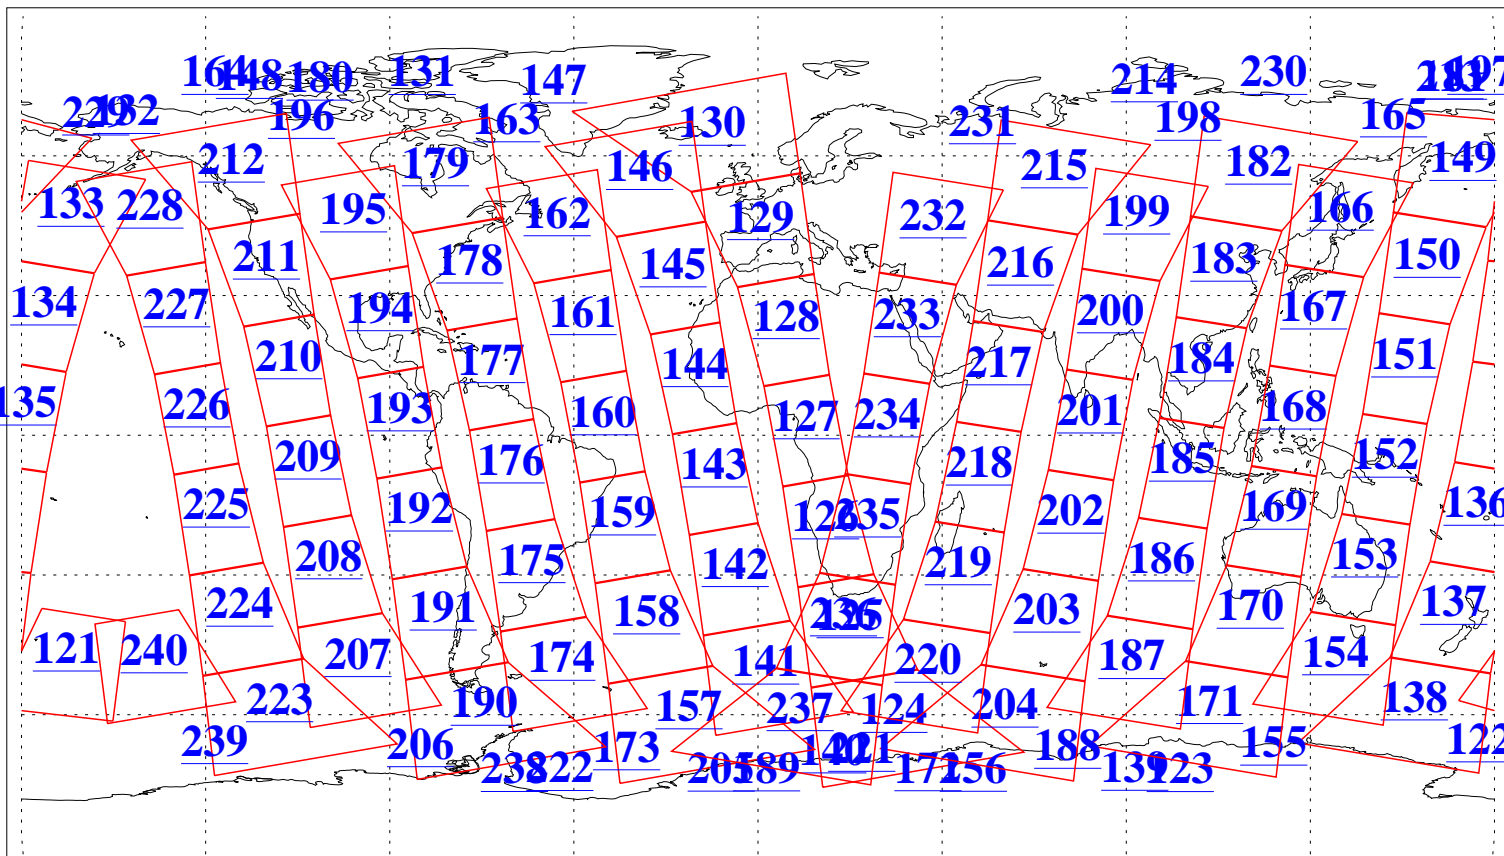

L1B Availability
AMSU Granules: 240
HSB Granules: 0
AIRS Granules: 240

6 Aug 2003
DoY 218
Aqua Day 459
Granules: 1 to 120

Granules: 121 to 240

Legend: AMSU Available, HSB Available, AIRS Available

L1B Availability
AMSU Granules: 240
HSB Granules: 0
AIRS Granules: 240

6 Aug 2003
DoY 218
Aqua Day 459

Ascending Granules

Descending Granules

Legend: AMSU Available, HSB Available, AIRS Available

L1B Availability
 AMSU Granules: 240
 HSB Granules: 0
 AIRS Granules: 240

6 Aug 2003
 DoY 218
 Aqua Day 459