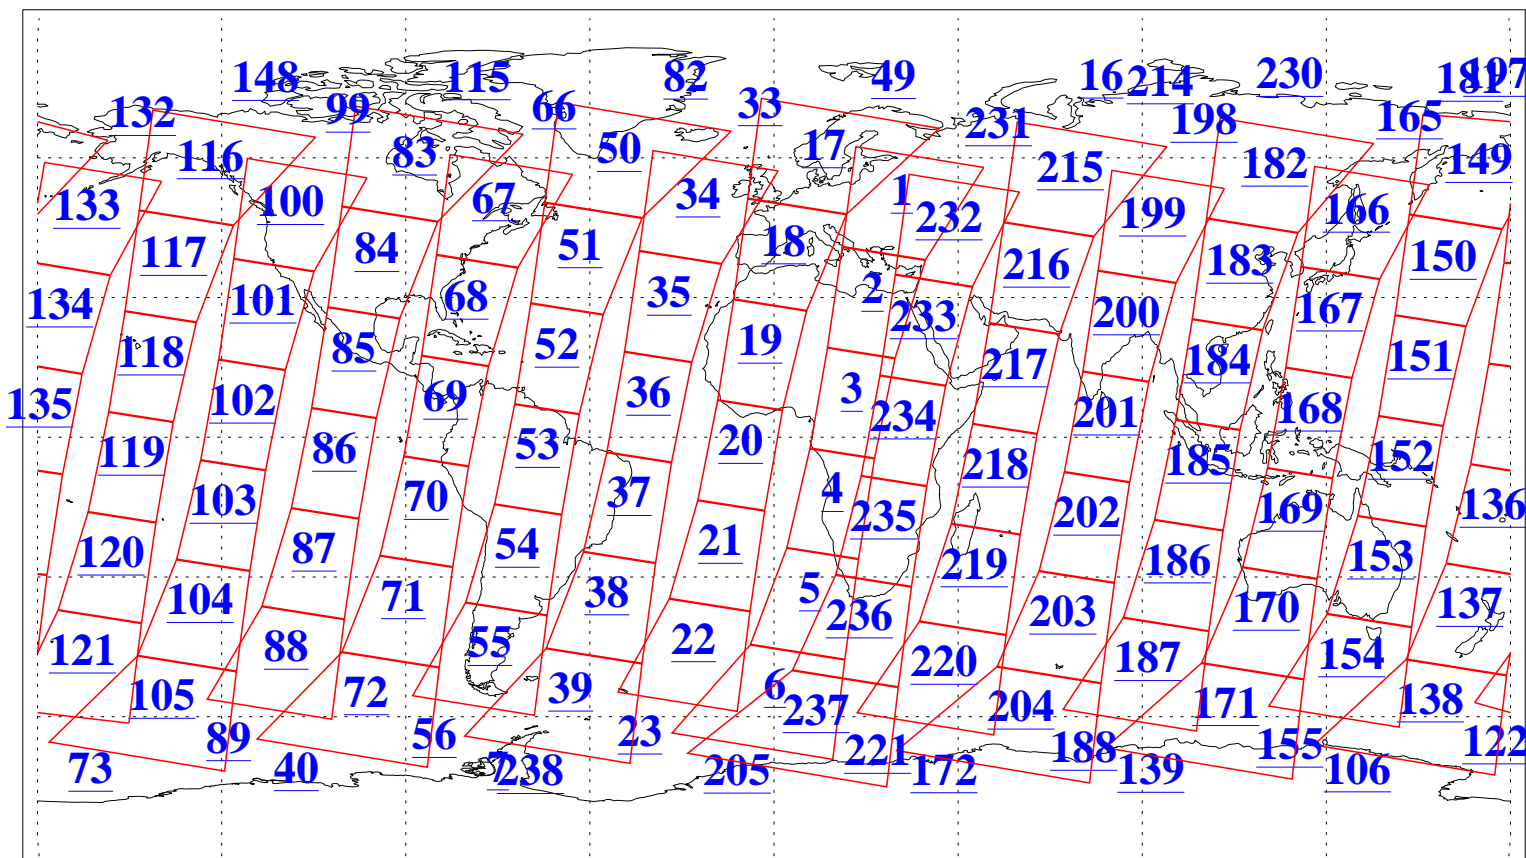

L1B Availability
AMSU Granules: 240
HSB Granules: 0
AIRS Granules: 240

6 Aug 2003
DoY 218
Aqua Day 459
Granules: 1 to 120

Granules: 121 to 240

Legend: AMSU Available, HSB Available, AIRS Available

L1B Availability
AMSU Granules: 240
HSB Granules: 0
AIRS Granules: 240

6 Aug 2003
DoY 218
Aqua Day 459

Ascending Granules

Descending Granules

Legend: AMSU Available, HSB Available, AIRS Available

L1B Availability
 AMSU Granules: 240
 HSB Granules: 0
 AIRS Granules: 240

6 Aug 2003
 DoY 218
 Aqua Day 459

Northern Hemisphere Granules

Southern Hemisphere Granules

Legend: AMSU Available, HSB Available, AIRS Available