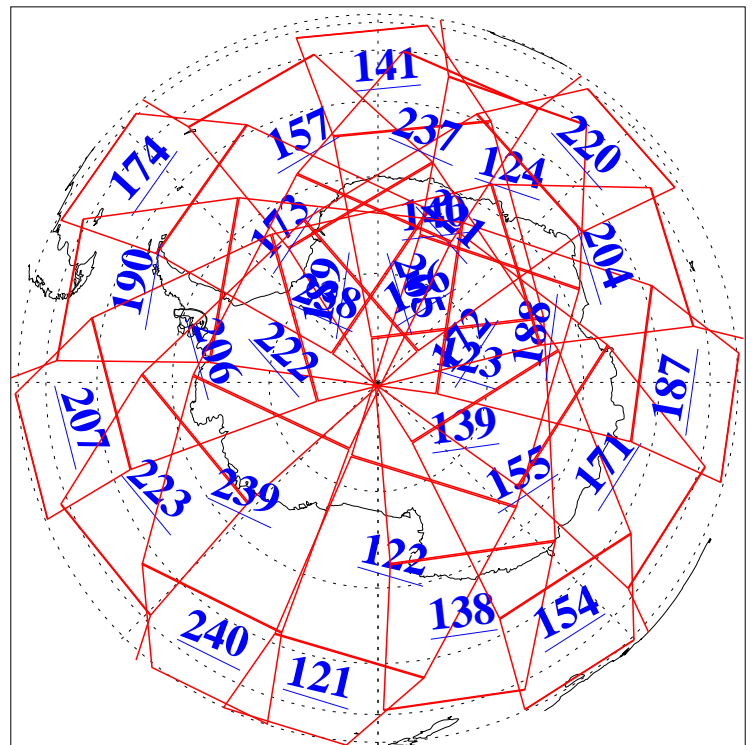

L1B Availability
AMSU Granules: 240
HSB Granules: 0
AIRS Granules: 240

6 Aug 2003
DoY 218
Aqua Day 459
Granules: 1 to 120

Granules: 121 to 240

Legend: AMSU Available, HSB Available, AIRS Available

L1B Availability
AMSU Granules: 240
HSB Granules: 0
AIRS Granules: 240

6 Aug 2003
DoY 218
Aqua Day 459

Ascending Granules

Descending Granules

Legend: AMSU Available, HSB Available, AIRS Available

L1B Availability
 AMSU Granules: 240
 HSB Granules: 0
 AIRS Granules: 240

6 Aug 2003
 DoY 218
 Aqua Day 459

Northern Hemisphere Granules

Southern Hemisphere Granules

Legend: AMSU Available, HSB Available, AIRS Available