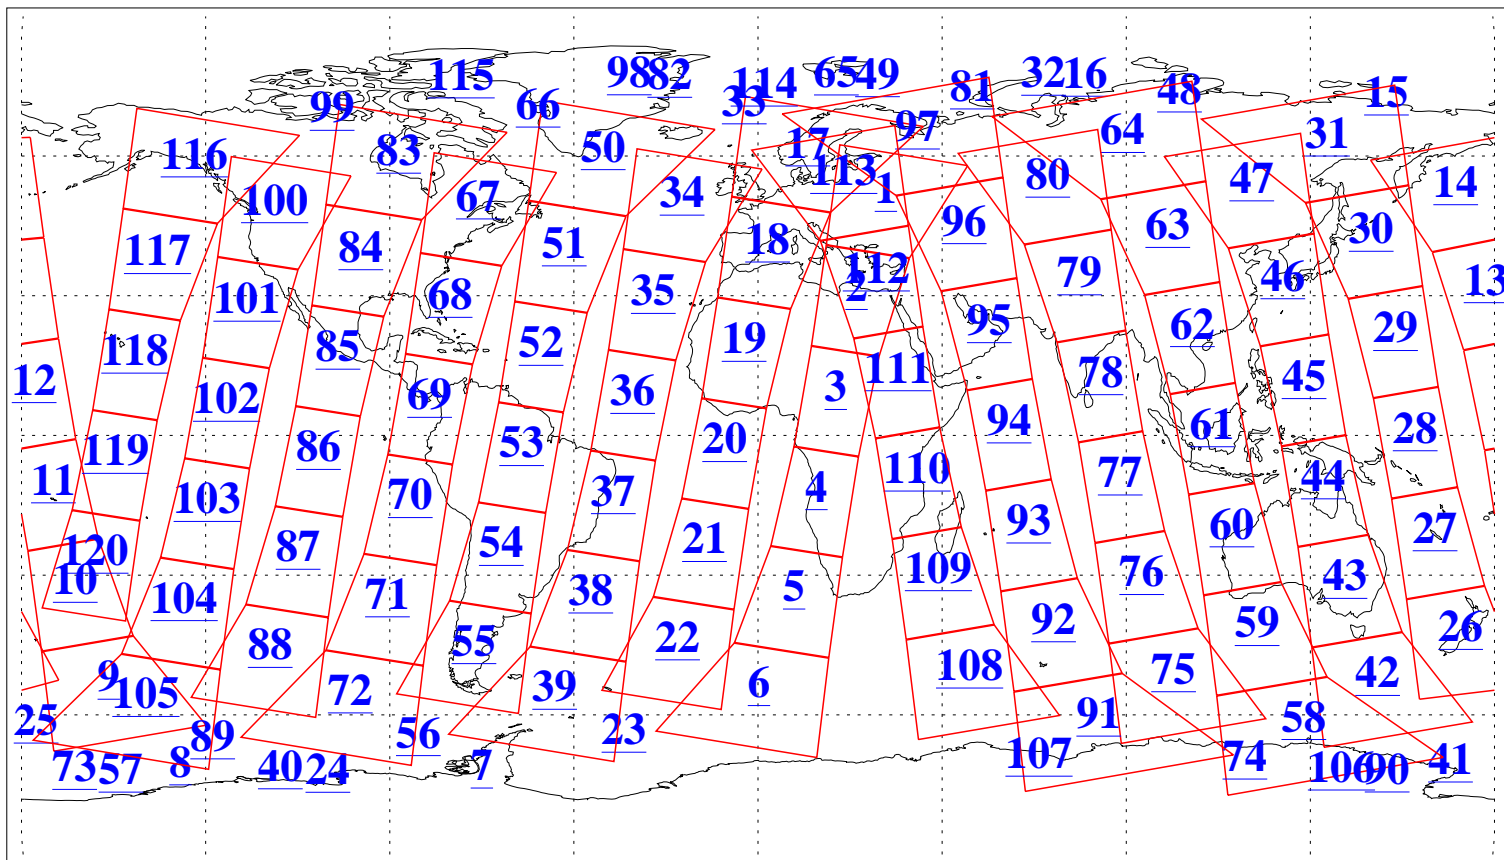

L1B Availability
AMSU Granules: 240
HSB Granules: 0
AIRS Granules: 240

6 Aug 2003
DoY 218
Aqua Day 459
Granules: 1 to 120

Granules: 121 to 240

Legend: AMSU Available, HSB Available, AIRS Available

L1B Availability
AMSU Granules: 240
HSB Granules: 0
AIRS Granules: 240

6 Aug 2003
DoY 218
Aqua Day 459

Ascending Granules

Descending Granules

Legend: AMSU Available, HSB Available, AIRS Available

L1B Availability
 AMSU Granules: 240
 HSB Granules: 0
 AIRS Granules: 240

6 Aug 2003
 DoY 218
 Aqua Day 459

Northern Hemisphere Granules

Southern Hemisphere Granules

Legend: AMSU Available, HSB Available, AIRS Available