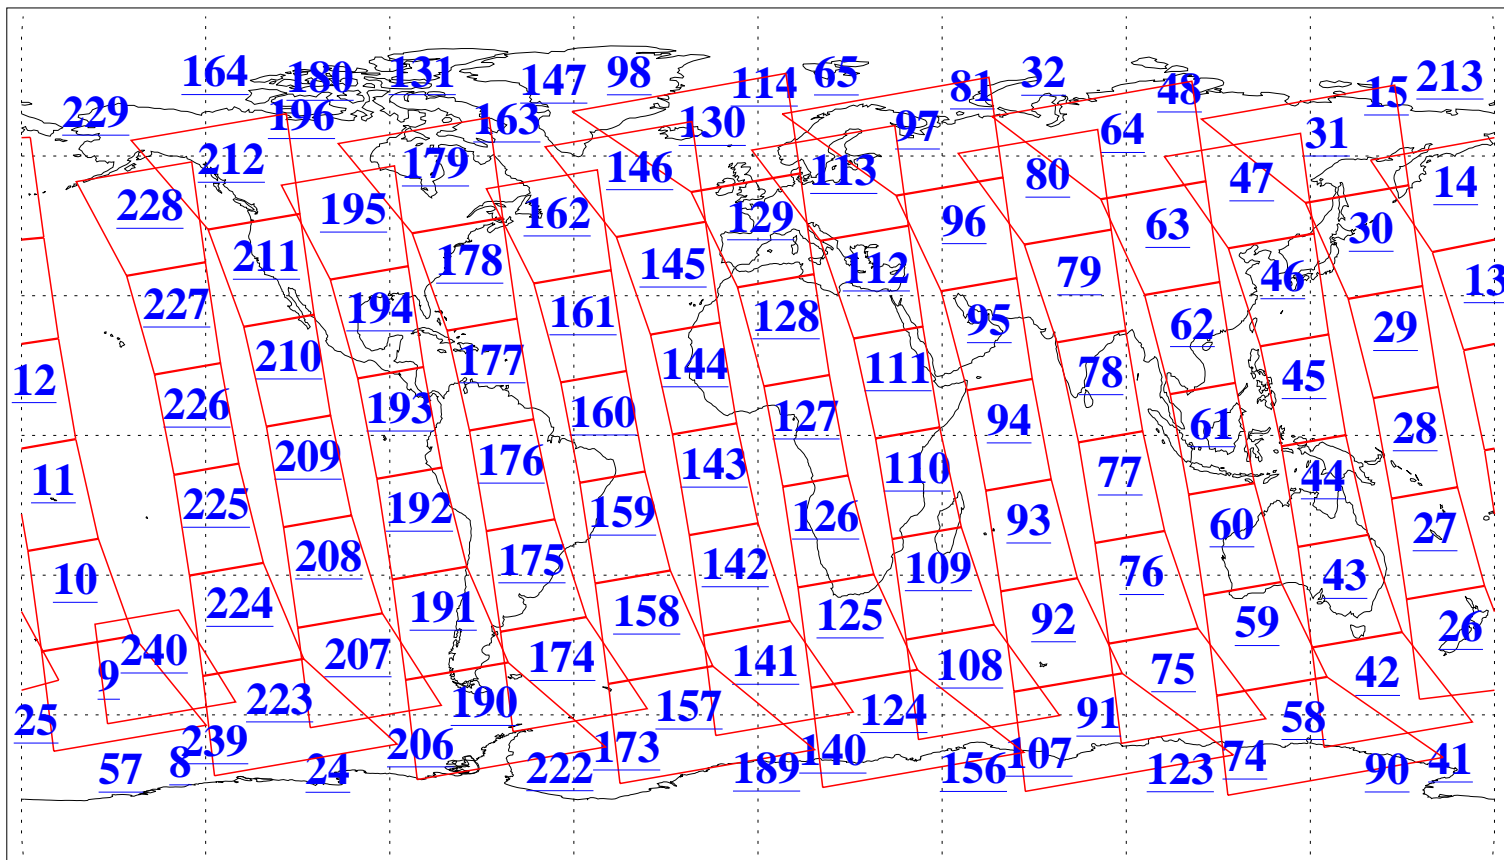

L1B Availability
AMSU Granules: 240
HSB Granules: 0
AIRS Granules: 240

6 Aug 2003
DoY 218
Aqua Day 459
Granules: 1 to 120

Granules: 121 to 240

Legend: AMSU Available, HSB Available, AIRS Available

L1B Availability
AMSU Granules: 240
HSB Granules: 0
AIRS Granules: 240

6 Aug 2003
DoY 218
Aqua Day 459

Ascending Granules

Descending Granules

Legend: AMSU Available, HSB Available, AIRS Available

L1B Availability
 AMSU Granules: 240
 HSB Granules: 0
 AIRS Granules: 240

6 Aug 2003
 DoY 218
 Aqua Day 459