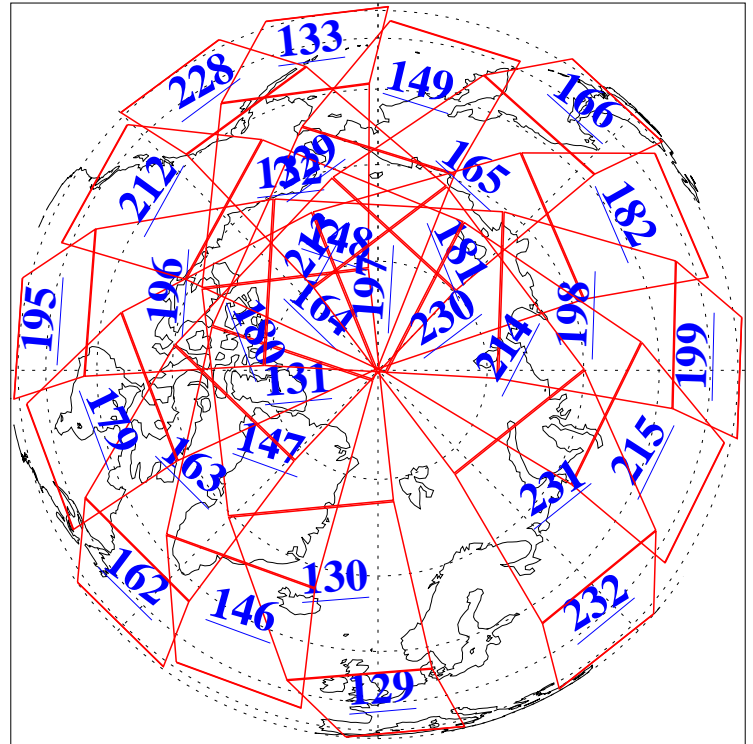

L1B Availability
AMSU Granules: 240
HSB Granules: 0
AIRS Granules: 240

6 Aug 2003
DoY 218
Aqua Day 459
Granules: 1 to 120

Granules: 121 to 240

Legend: AMSU Available, HSB Available, AIRS Available

L1B Availability
AMSU Granules: 240
HSB Granules: 0
AIRS Granules: 240

6 Aug 2003
DoY 218
Aqua Day 459

Ascending Granules

Descending Granules

Legend: AMSU Available, HSB Available, AIRS Available

L1B Availability
 AMSU Granules: 240
 HSB Granules: 0
 AIRS Granules: 240

6 Aug 2003
 DoY 218
 Aqua Day 459

Northern Hemisphere Granules

Southern Hemisphere Granules

Legend: AMSU Available, HSB Available, AIRS Available