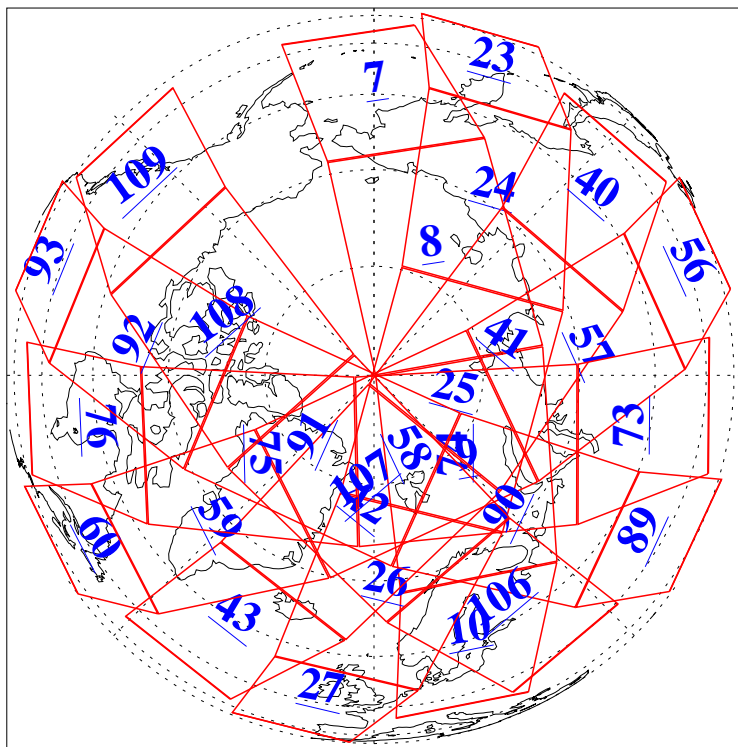

L1B Availability  
AMSU Granules: 240  
HSB Granules: 0  
AIRS Granules: 240

5 Aug 2003  
DoY 217  
Aqua Day 458  
Granules: 1 to 120

Granules: 121 to 240

Legend: AMSU Available, HSB Available, AIRS Available

L1B Availability  
AMSU Granules: 240  
HSB Granules: 0  
AIRS Granules: 240

5 Aug 2003  
DoY 217  
Aqua Day 458

Ascending Granules

Descending Granules

Legend: AMSU Available, HSB Available, AIRS Available

### Northern Hemisphere Granules