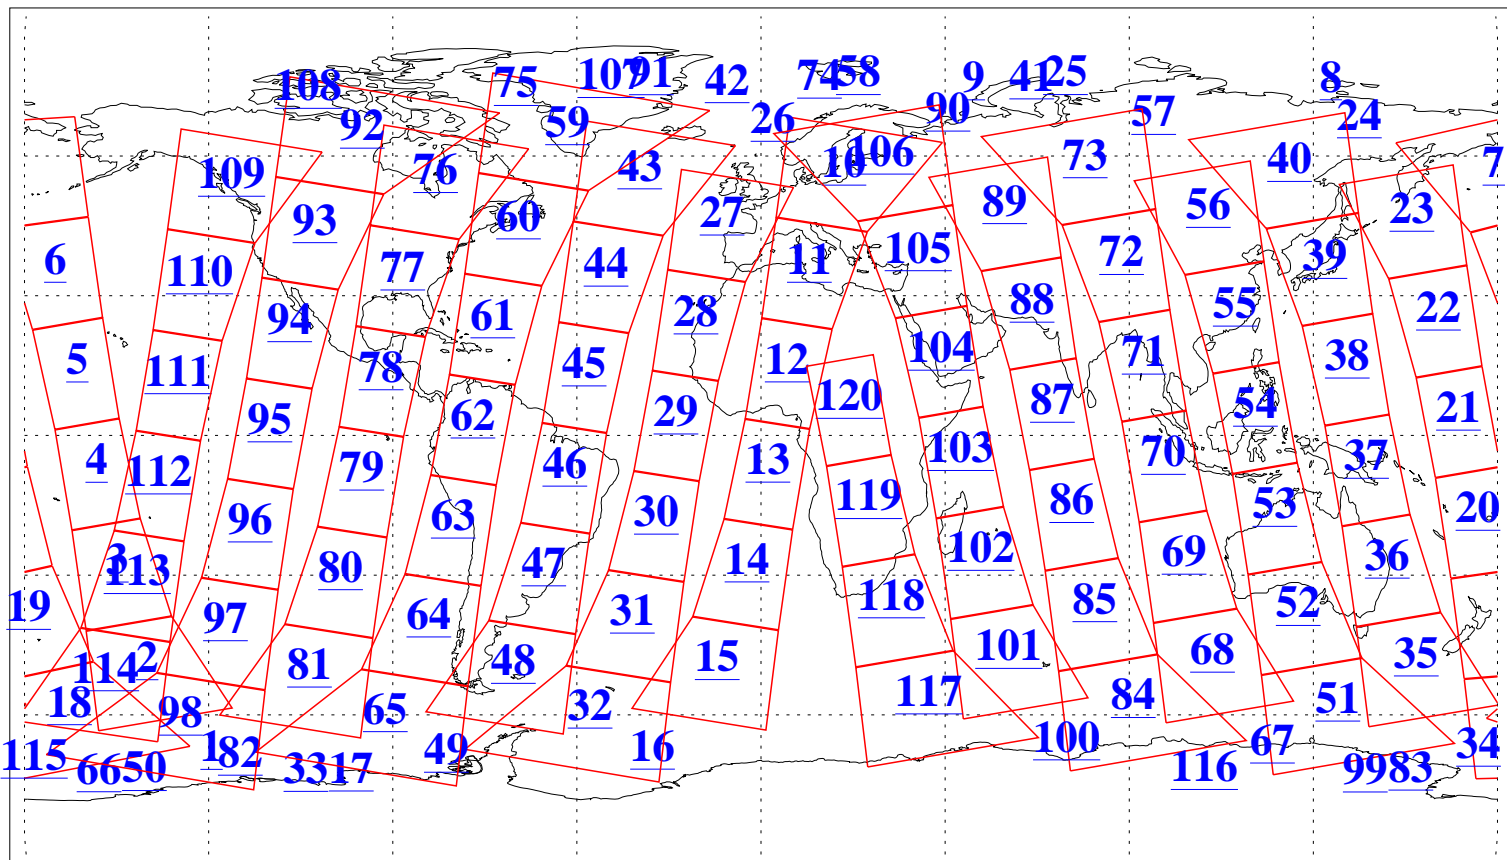

L1B Availability  
AMSU Granules: 240  
HSB Granules: 0  
AIRS Granules: 240

5 Aug 2003  
DoY 217  
Aqua Day 458  
Granules: 1 to 120

Granules: 121 to 240

Legend: AMSU Available, HSB Available, AIRS Available

L1B Availability  
AMSU Granules: 240  
HSB Granules: 0  
AIRS Granules: 240

5 Aug 2003  
DoY 217  
Aqua Day 458

Ascending Granules

Descending Granules

Legend: AMSU Available, HSB Available, AIRS Available

L1B Availability  
AMSU Granules: 240  
HSB Granules: 0  
AIRS Granules: 240

5 Aug 2003  
DoY 217  
Aqua Day 458

### Northern Hemisphere Granules