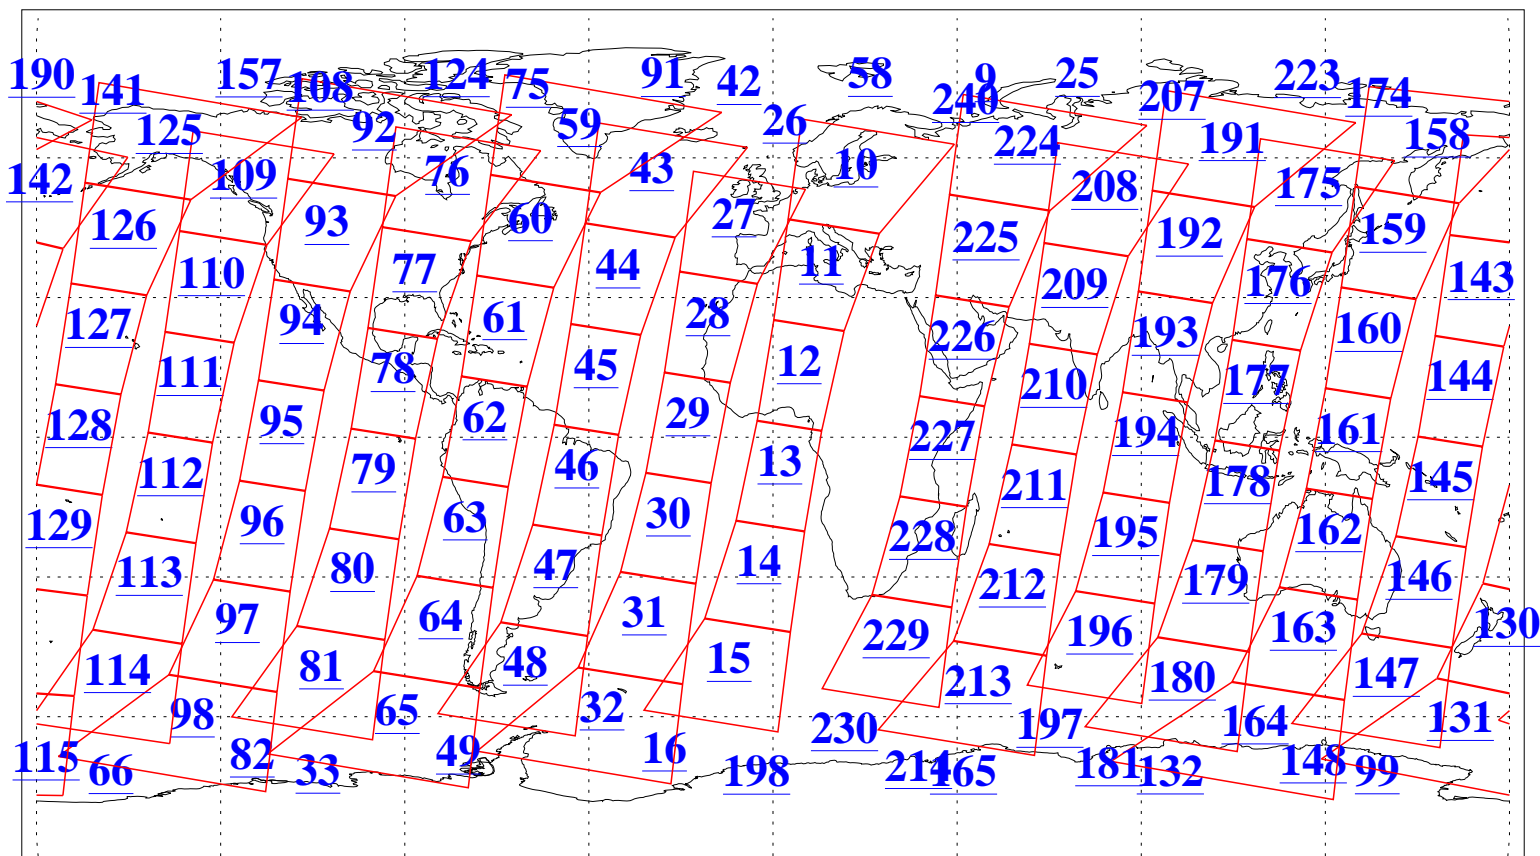

L1B Availability  
AMSU Granules: 240  
HSB Granules: 0  
AIRS Granules: 240

5 Aug 2003  
DoY 217  
Aqua Day 458  
Granules: 1 to 120

Granules: 121 to 240

Legend: AMSU Available, HSB Available, AIRS Available

L1B Availability  
AMSU Granules: 240  
HSB Granules: 0  
AIRS Granules: 240

5 Aug 2003  
DoY 217  
Aqua Day 458

Ascending Granules

Descending Granules

Legend: AMSU Available, HSB Available, AIRS Available