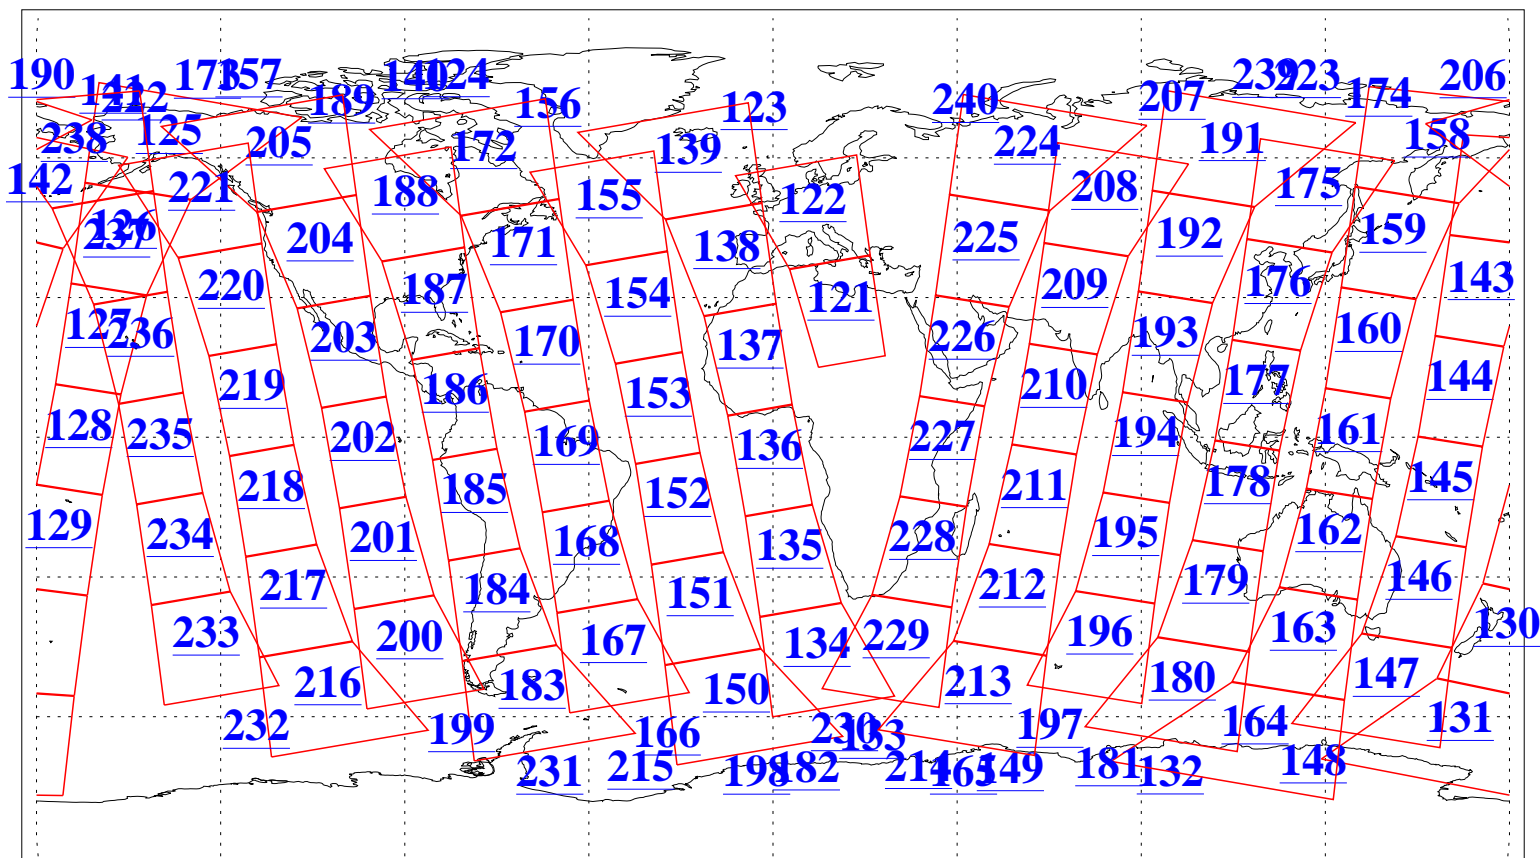

L1B Availability  
AMSU Granules: 240  
HSB Granules: 0  
AIRS Granules: 240

5 Aug 2003  
DoY 217  
Aqua Day 458  
Granules: 1 to 120

Granules: 121 to 240

Legend: AMSU Available, HSB Available, AIRS Available

L1B Availability  
AMSU Granules: 240  
HSB Granules: 0  
AIRS Granules: 240

5 Aug 2003  
DoY 217  
Aqua Day 458

Ascending Granules

Descending Granules

Legend: AMSU Available, HSB Available, AIRS Available