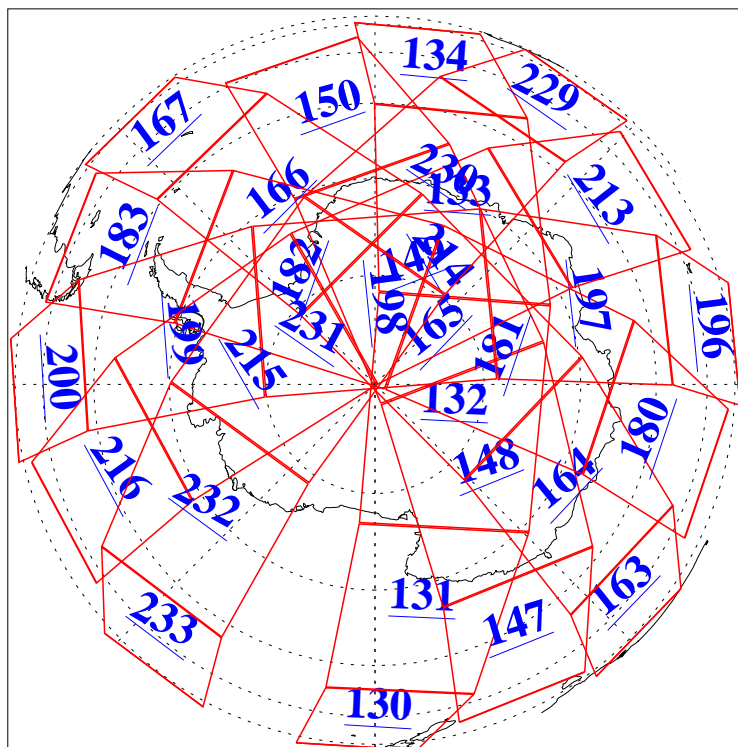

Legend: AMSU Available, HSB Available, AIRS Available