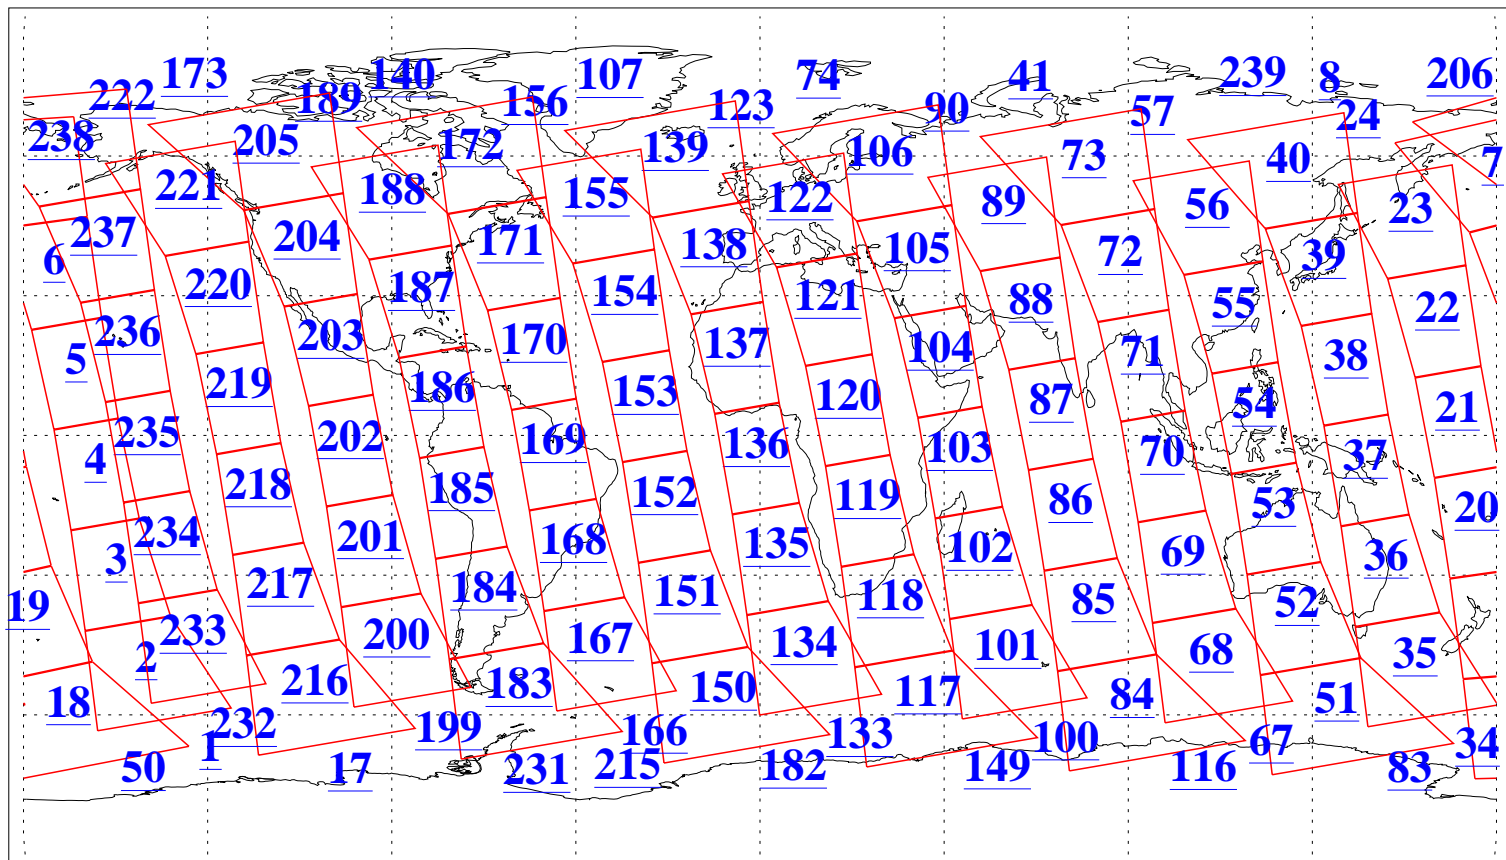

L1B Availability  
AMSU Granules: 240  
HSB Granules: 0  
AIRS Granules: 240

5 Aug 2003  
DoY 217  
Aqua Day 458  
Granules: 1 to 120

Granules: 121 to 240

Legend: AMSU Available, HSB Available, AIRS Available

L1B Availability  
AMSU Granules: 240  
HSB Granules: 0  
AIRS Granules: 240

5 Aug 2003  
DoY 217  
Aqua Day 458

Ascending Granules

Descending Granules

Legend: AMSU Available, HSB Available, AIRS Available

### Northern Hemisphere Granules