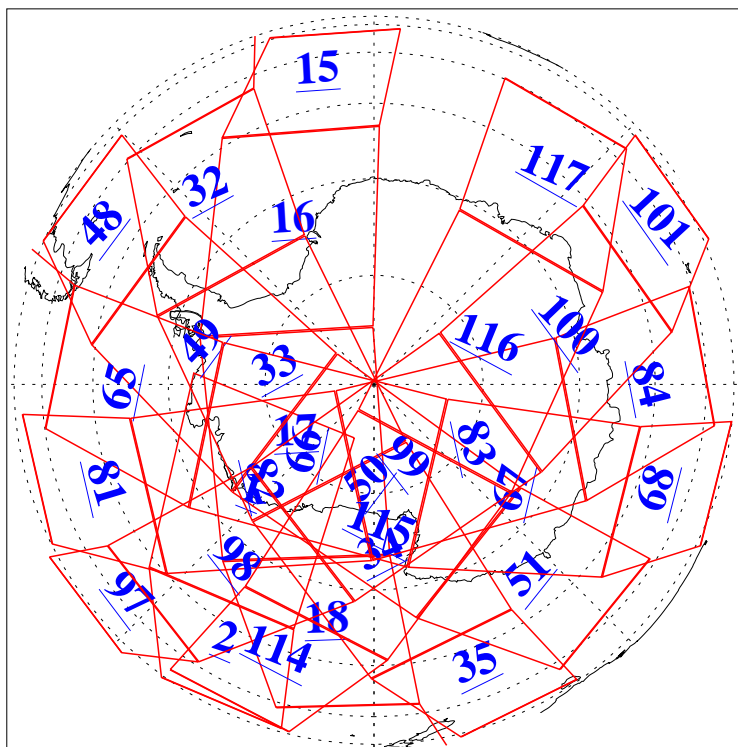

Legend: AMSU Available, HSB Available, AIRS Available