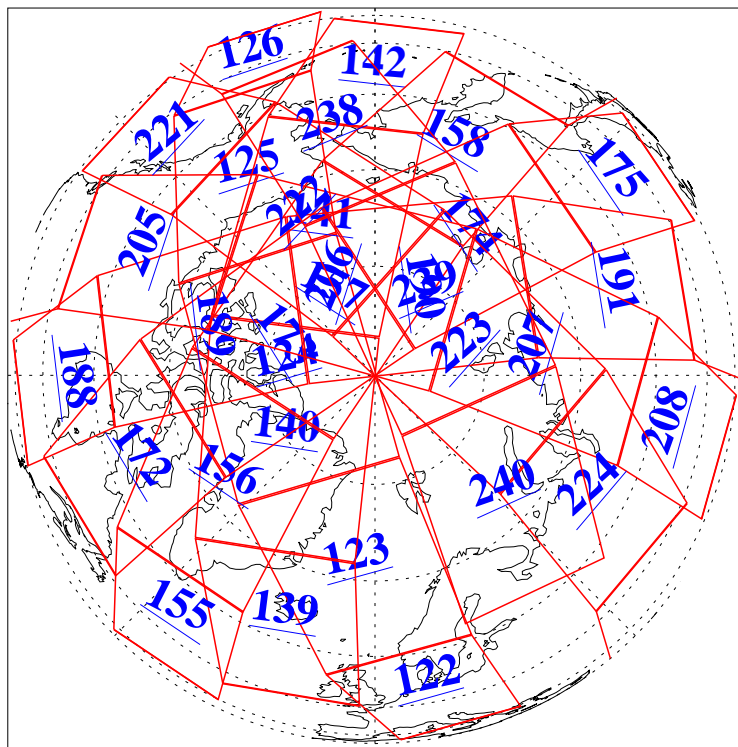

L1B Availability  
AMSU Granules: 240  
HSB Granules: 0  
AIRS Granules: 240

5 Aug 2003  
DoY 217  
Aqua Day 458  
Granules: 1 to 120

Granules: 121 to 240

Legend: AMSU Available, HSB Available, AIRS Available

L1B Availability  
AMSU Granules: 240  
HSB Granules: 0  
AIRS Granules: 240

5 Aug 2003  
DoY 217  
Aqua Day 458

Ascending Granules

Descending Granules

Legend: AMSU Available, HSB Available, AIRS Available

### Northern Hemisphere Granules