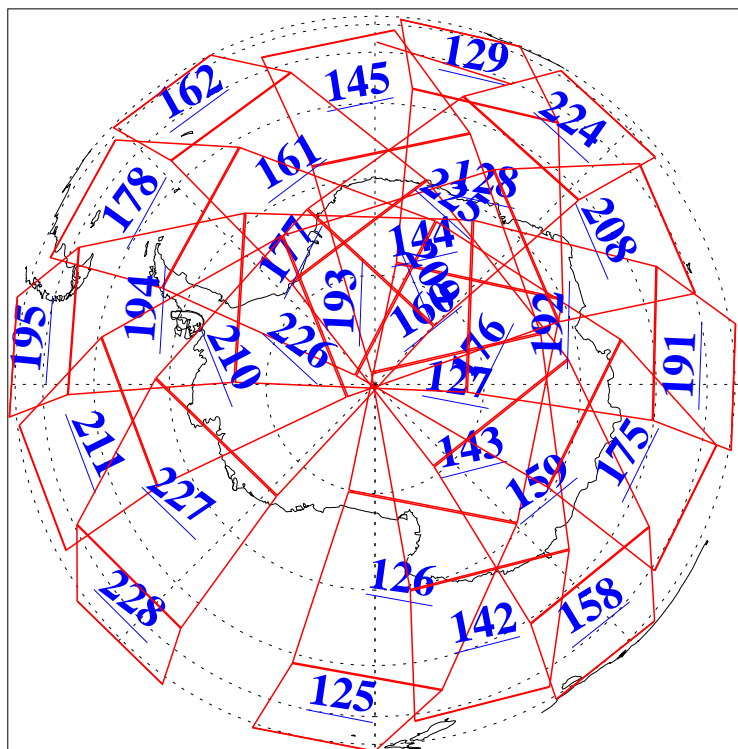

L1B Availability
AMSU Granules: 240
HSB Granules: 0
AIRS Granules: 240

2 Aug 2003
DoY 214
Aqua Day 455
Granules: 1 to 120

Granules: 121 to 240

Legend: AMSU Available, HSB Available, AIRS Available

L1B Availability
AMSU Granules: 240
HSB Granules: 0
AIRS Granules: 240

2 Aug 2003
DoY 214
Aqua Day 455

Ascending Granules

Descending Granules

Legend: AMSU Available, HSB Available, AIRS Available

L1B Availability
AMSU Granules: 240
HSB Granules: 0
AIRS Granules: 240

2 Aug 2003
DoY 214
Aqua Day 455

Northern Hemisphere Granules

Southern Hemisphere Granules

Legend: AMSU Available, HSB Available, AIRS Available