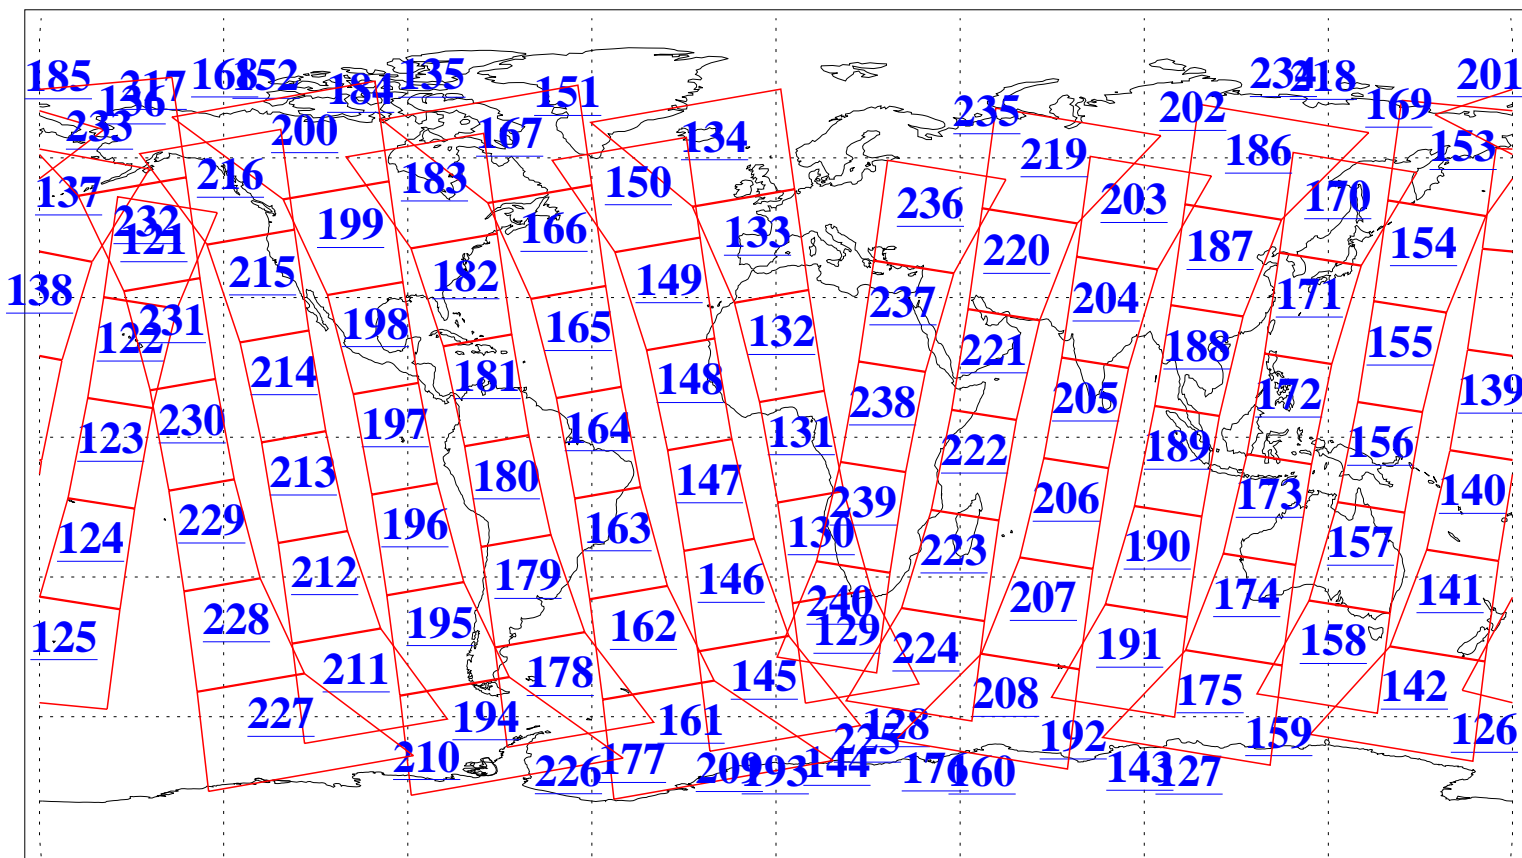

L1B Availability
AMSU Granules: 240
HSB Granules: 0
AIRS Granules: 240

2 Aug 2003
DoY 214
Aqua Day 455
Granules: 1 to 120

Granules: 121 to 240

Legend: AMSU Available, HSB Available, AIRS Available

L1B Availability
AMSU Granules: 240
HSB Granules: 0
AIRS Granules: 240

2 Aug 2003
DoY 214
Aqua Day 455

Ascending Granules

Descending Granules

Legend: AMSU Available, HSB Available, AIRS Available

L1B Availability
AMSU Granules: 240
HSB Granules: 0
AIRS Granules: 240

2 Aug 2003
DoY 214
Aqua Day 455