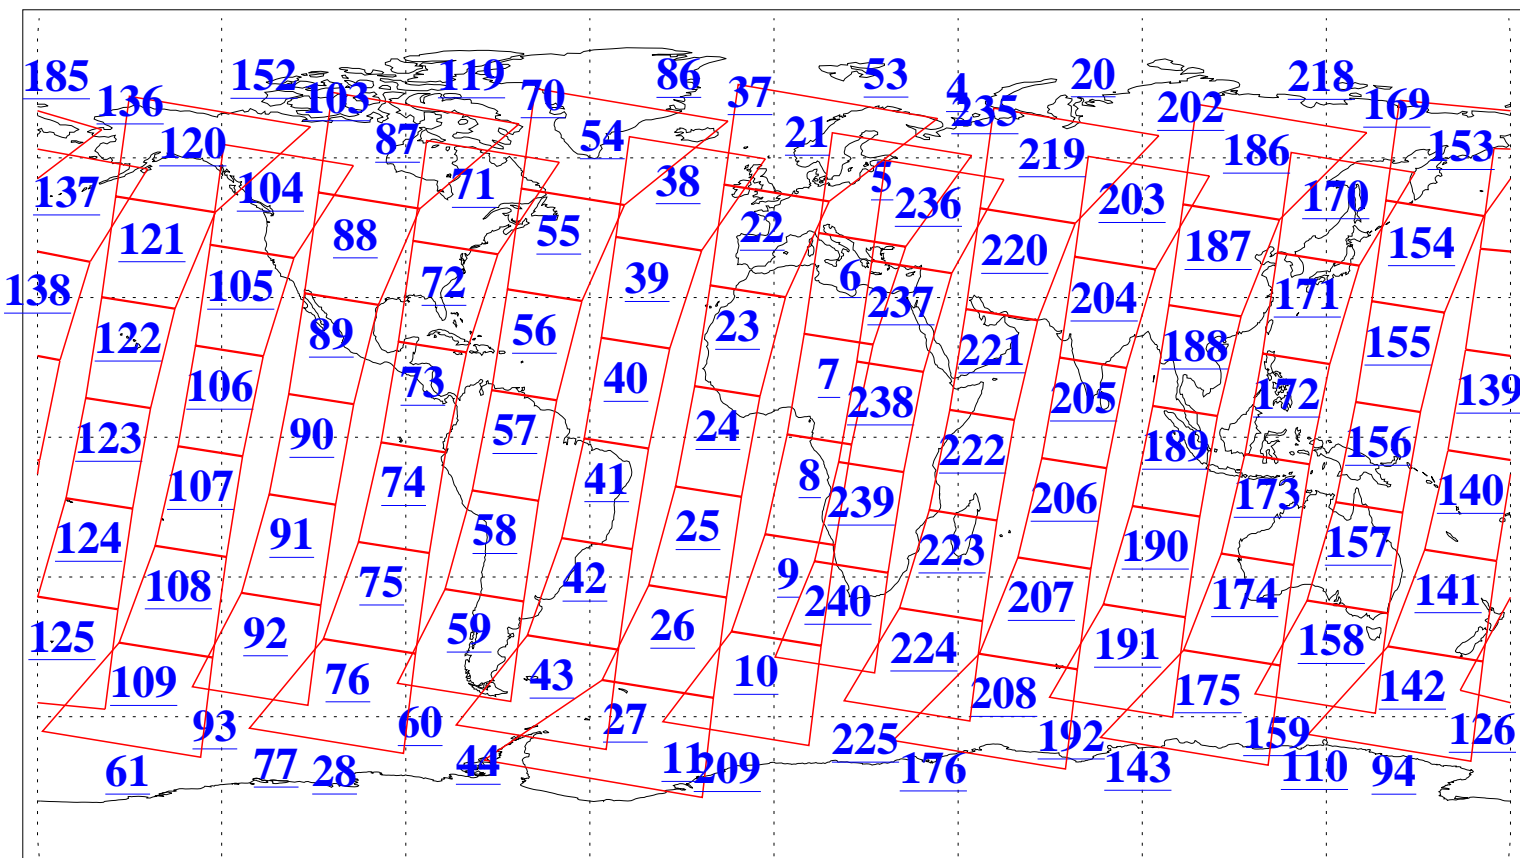

L1B Availability
AMSU Granules: 240
HSB Granules: 0
AIRS Granules: 240

2 Aug 2003
DoY 214
Aqua Day 455
Granules: 1 to 120

Granules: 121 to 240

Legend: AMSU Available, HSB Available, AIRS Available

L1B Availability
AMSU Granules: 240
HSB Granules: 0
AIRS Granules: 240

2 Aug 2003
DoY 214
Aqua Day 455

Ascending Granules

Descending Granules

Legend: AMSU Available, HSB Available, AIRS Available

L1B Availability
AMSU Granules: 240
HSB Granules: 0
AIRS Granules: 240

2 Aug 2003
DoY 214
Aqua Day 455

Northern Hemisphere Granules

Southern Hemisphere Granules

Legend: AMSU Available, HSB Available, AIRS Available