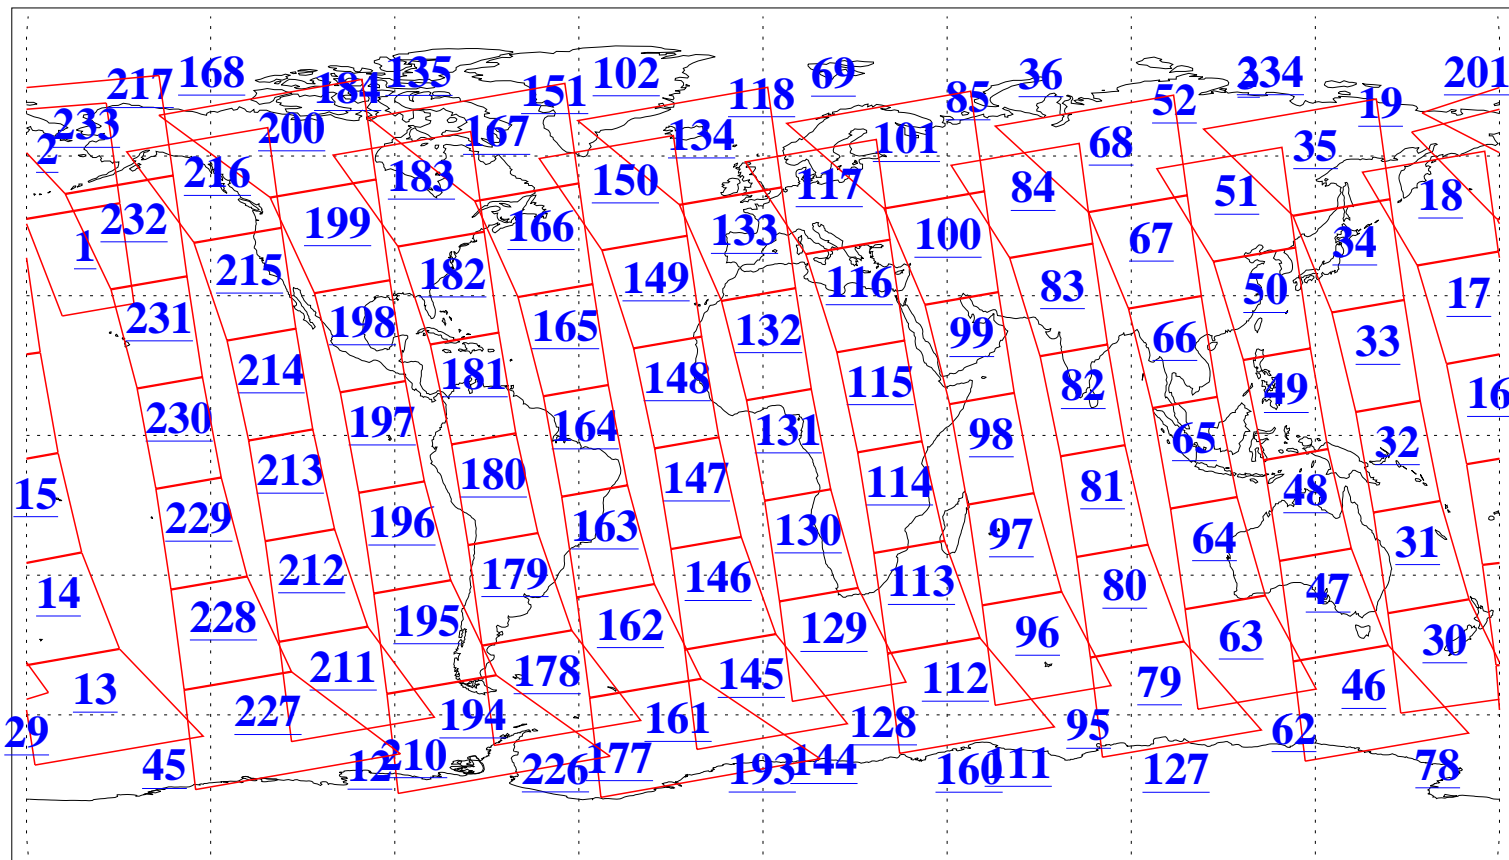

L1B Availability
AMSU Granules: 240
HSB Granules: 0
AIRS Granules: 240

2 Aug 2003
DoY 214
Aqua Day 455
Granules: 1 to 120

Granules: 121 to 240

Legend: AMSU Available, HSB Available, AIRS Available

L1B Availability
AMSU Granules: 240
HSB Granules: 0
AIRS Granules: 240

2 Aug 2003
DoY 214
Aqua Day 455

Ascending Granules

Descending Granules

Legend: AMSU Available, HSB Available, AIRS Available

L1B Availability
AMSU Granules: 240
HSB Granules: 0
AIRS Granules: 240

2 Aug 2003
DoY 214
Aqua Day 455

Northern Hemisphere Granules

Southern Hemisphere Granules

Legend: AMSU Available, HSB Available, AIRS Available