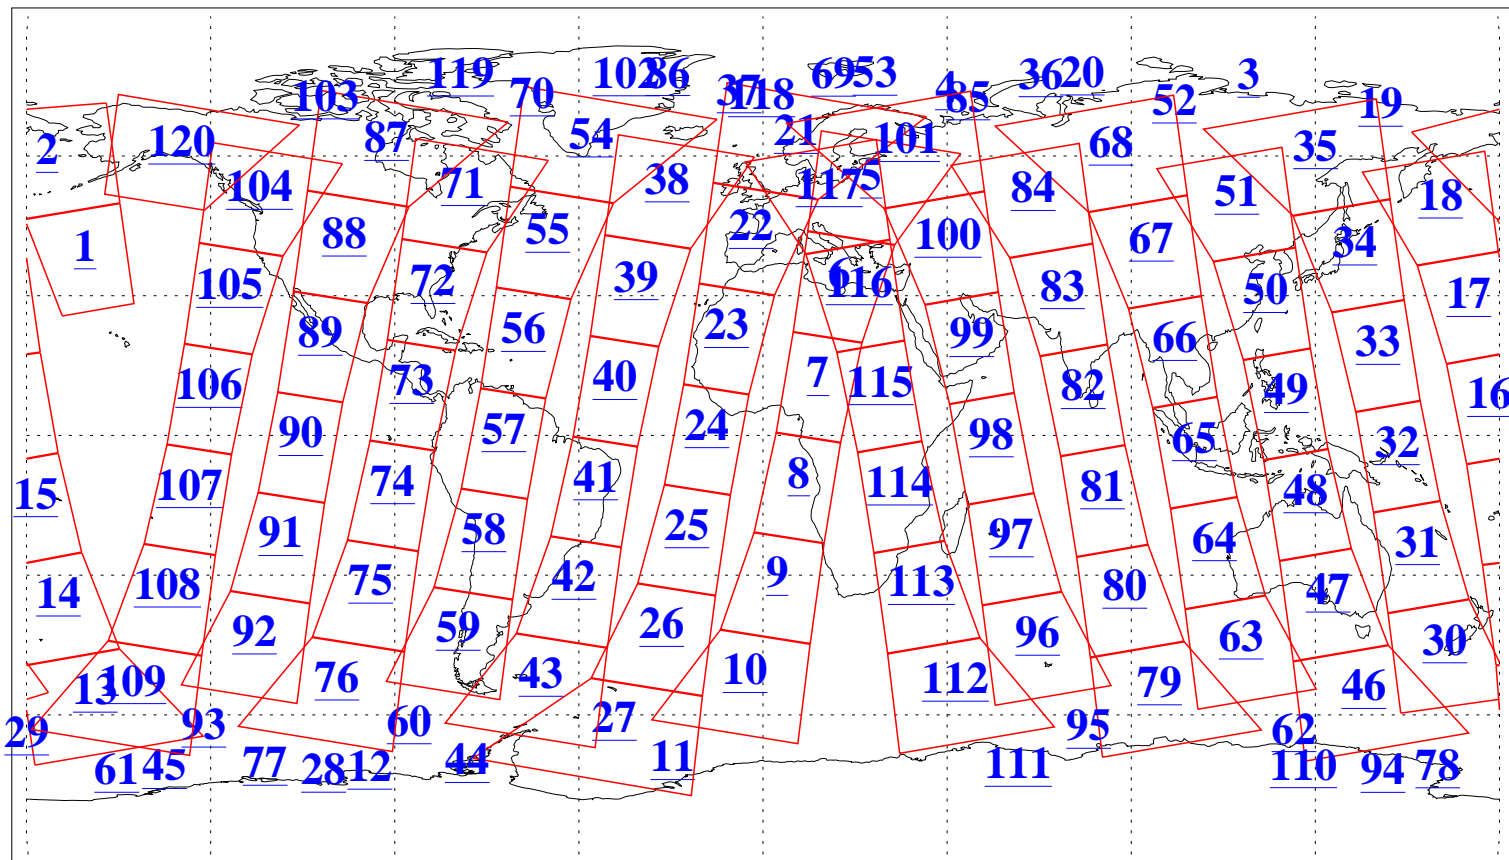

L1B Availability
AMSU Granules: 240
HSB Granules: 0
AIRS Granules: 240

2 Aug 2003
DoY 214
Aqua Day 455
Granules: 1 to 120

Granules: 121 to 240

Legend: AMSU Available, HSB Available, AIRS Available

L1B Availability
AMSU Granules: 240
HSB Granules: 0
AIRS Granules: 240

2 Aug 2003
DoY 214
Aqua Day 455

Ascending Granules

Descending Granules

Legend: AMSU Available, HSB Available, AIRS Available

L1B Availability
AMSU Granules: 240
HSB Granules: 0
AIRS Granules: 240

2 Aug 2003
DoY 214
Aqua Day 455

Northern Hemisphere Granules

Southern Hemisphere Granules

Legend: AMSU Available, HSB Available, AIRS Available