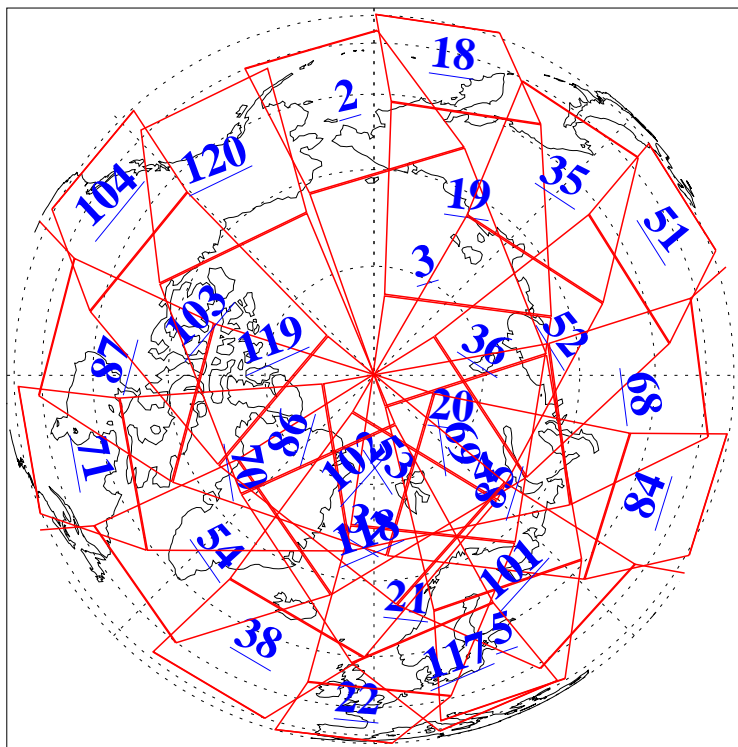

L1B Availability
AMSU Granules: 240
HSB Granules: 0
AIRS Granules: 240

2 Aug 2003
DoY 214
Aqua Day 455
Granules: 1 to 120

Granules: 121 to 240

Legend: AMSU Available, HSB Available, AIRS Available

L1B Availability
AMSU Granules: 240
HSB Granules: 0
AIRS Granules: 240

2 Aug 2003
DoY 214
Aqua Day 455

Ascending Granules

Descending Granules

Legend: AMSU Available, HSB Available, AIRS Available

L1B Availability
AMSU Granules: 240
HSB Granules: 0
AIRS Granules: 240

2 Aug 2003
DoY 214
Aqua Day 455

Northern Hemisphere Granules

Southern Hemisphere Granules

Legend: AMSU Available, HSB Available, AIRS Available