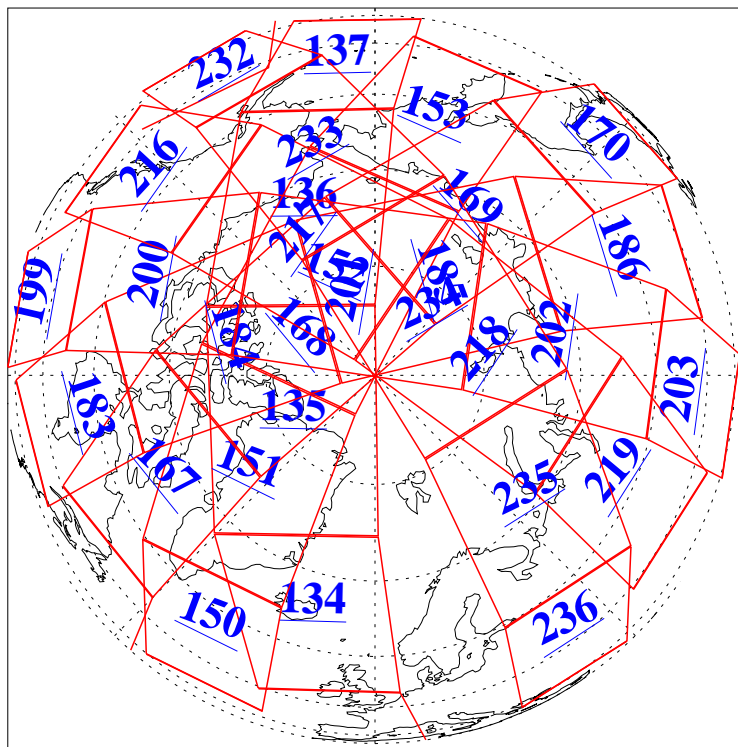

L1B Availability
AMSU Granules: 240
HSB Granules: 0
AIRS Granules: 240

2 Aug 2003
DoY 214
Aqua Day 455
Granules: 1 to 120

Granules: 121 to 240

Legend: AMSU Available, HSB Available, AIRS Available

L1B Availability
AMSU Granules: 240
HSB Granules: 0
AIRS Granules: 240

2 Aug 2003
DoY 214
Aqua Day 455

Ascending Granules

Descending Granules

Legend: AMSU Available, HSB Available, AIRS Available

L1B Availability
AMSU Granules: 240
HSB Granules: 0
AIRS Granules: 240

2 Aug 2003
DoY 214
Aqua Day 455

Northern Hemisphere Granules

Southern Hemisphere Granules

Legend: AMSU Available, HSB Available, AIRS Available