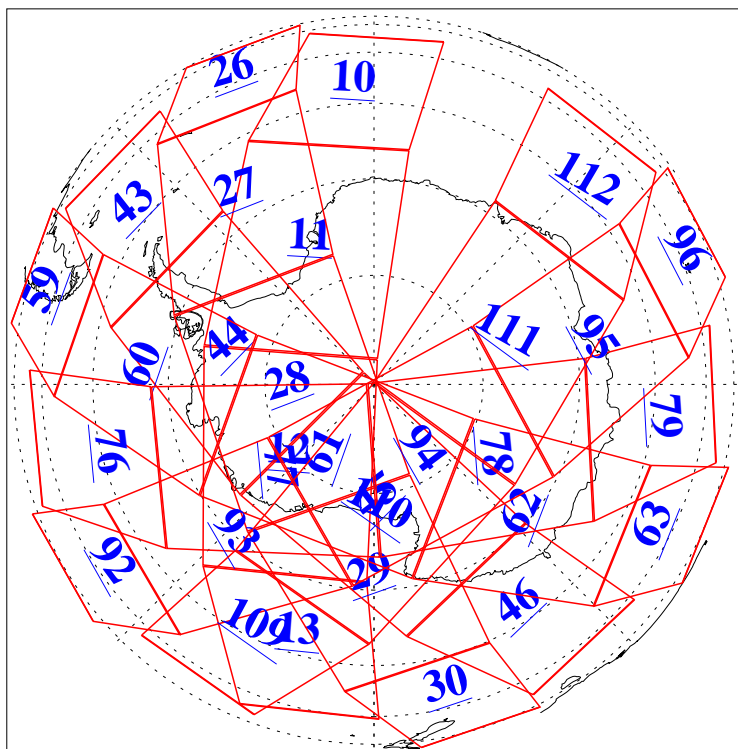

L1B Availability
AMSU Granules: 240
HSB Granules: 0
AIRS Granules: 240

2 Aug 2003
DoY 214
Aqua Day 455
Granules: 1 to 120

Granules: 121 to 240

Legend: AMSU Available, HSB Available, AIRS Available

L1B Availability
AMSU Granules: 240
HSB Granules: 0
AIRS Granules: 240

2 Aug 2003
DoY 214
Aqua Day 455

Ascending Granules

Descending Granules

Legend: AMSU Available, HSB Available, AIRS Available

L1B Availability
AMSU Granules: 240
HSB Granules: 0
AIRS Granules: 240

2 Aug 2003
DoY 214
Aqua Day 455

Northern Hemisphere Granules

Southern Hemisphere Granules

Legend: AMSU Available, HSB Available, AIRS Available