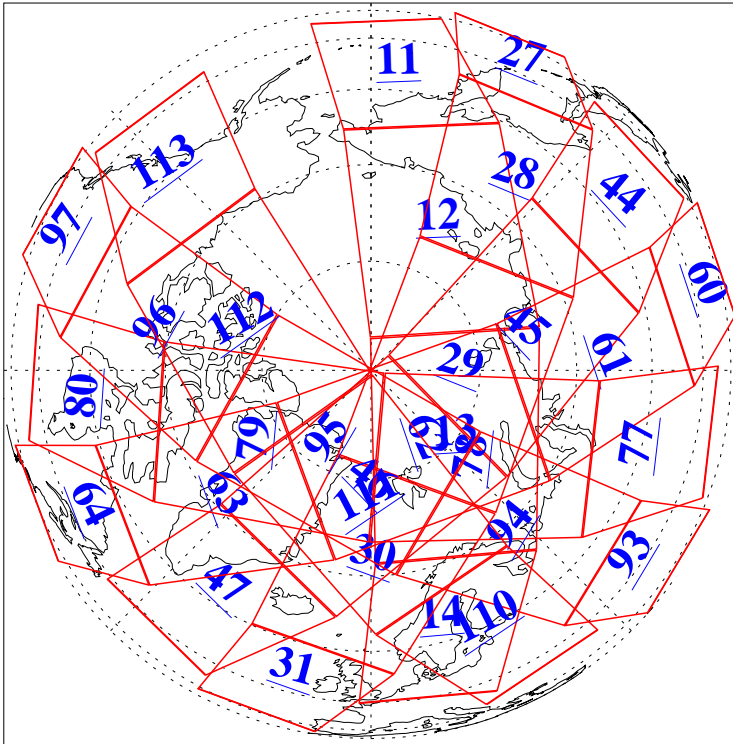

L1B Availability
AMSU Granules: 240
HSB Granules: 0
AIRS Granules: 240

1 Aug 2003
DoY 213
Aqua Day 454
Granules: 1 to 120

Granules: 121 to 240

Legend: AMSU Available, HSB Available, AIRS Available

L1B Availability
AMSU Granules: 240
HSB Granules: 0
AIRS Granules: 240

1 Aug 2003
DoY 213
Aqua Day 454

Ascending Granules

Descending Granules

Legend: AMSU Available, HSB Available, AIRS Available

L1B Availability
 AMSU Granules: 240
 HSB Granules: 0
 AIRS Granules: 240

1 Aug 2003
 DoY 213
 Aqua Day 454

Northern Hemisphere Granules

Southern Hemisphere Granules

Legend: AMSU Available, HSB Available, AIRS Available