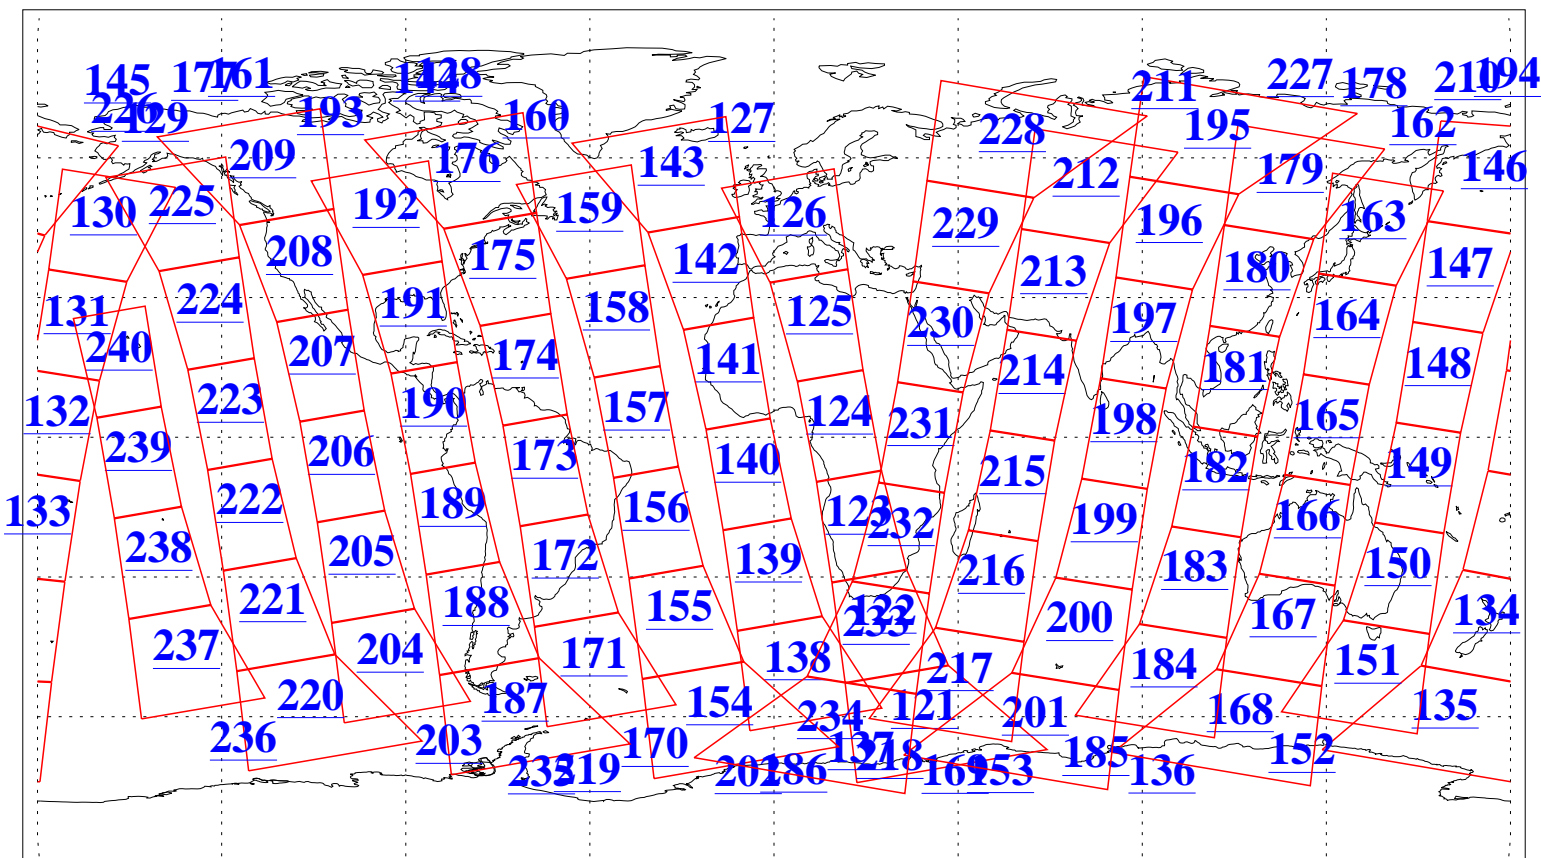

L1B Availability
AMSU Granules: 240
HSB Granules: 0
AIRS Granules: 240

1 Aug 2003
DoY 213
Aqua Day 454
Granules: 1 to 120

Granules: 121 to 240

Legend: AMSU Available, HSB Available, AIRS Available

L1B Availability
AMSU Granules: 240
HSB Granules: 0
AIRS Granules: 240

1 Aug 2003
DoY 213
Aqua Day 454

Ascending Granules

Descending Granules

Legend: AMSU Available, HSB Available, AIRS Available

L1B Availability
 AMSU Granules: 240
 HSB Granules: 0
 AIRS Granules: 240

1 Aug 2003
 DoY 213
 Aqua Day 454

Northern Hemisphere Granules

Southern Hemisphere Granules

Legend: AMSU Available, HSB Available, AIRS Available