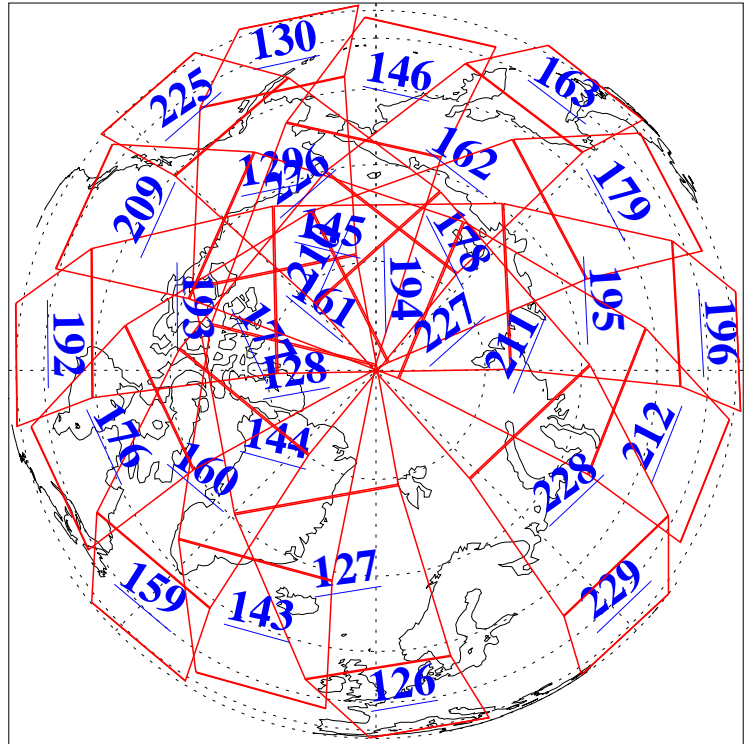

1 Aug 2003
DoY 213
Aqua Day 454

Ascending Granules

Descending Granules

Legend: AMSU Available, HSB Available, AIRS Available

L1B Availability
 AMSU Granules: 240
 HSB Granules: 0
 AIRS Granules: 240

1 Aug 2003
 DoY 213
 Aqua Day 454

Northern Hemisphere Granules

Southern Hemisphere Granules

Legend: AMSU Available, HSB Available, AIRS Available