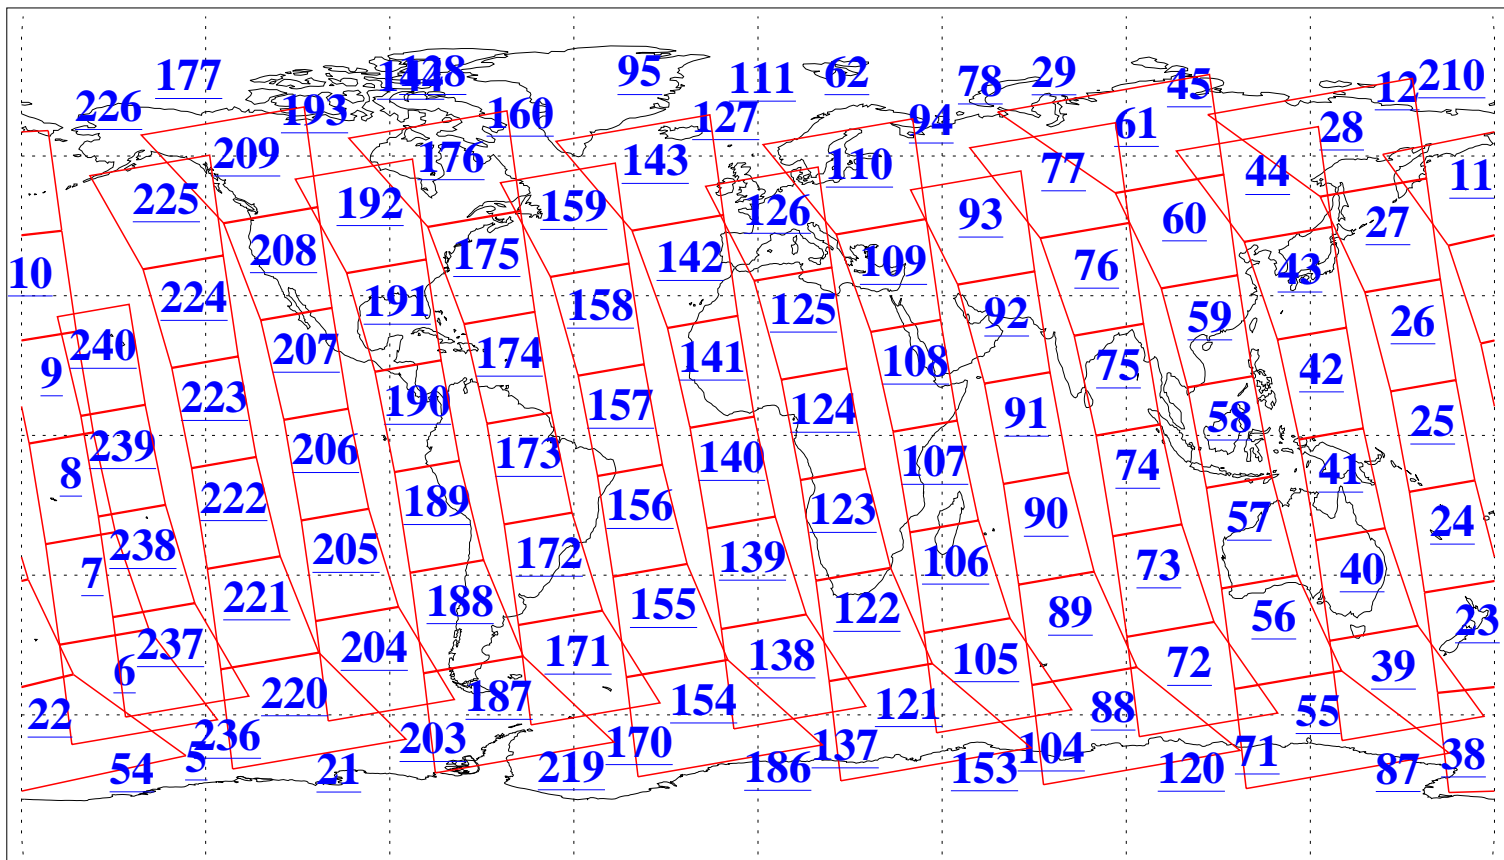

L1B Availability
AMSU Granules: 240
HSB Granules: 0
AIRS Granules: 240

1 Aug 2003
DoY 213
Aqua Day 454
Granules: 1 to 120

Granules: 121 to 240

Legend: AMSU Available, HSB Available, AIRS Available

L1B Availability
AMSU Granules: 240
HSB Granules: 0
AIRS Granules: 240

1 Aug 2003
DoY 213
Aqua Day 454

Ascending Granules

Descending Granules

Legend: AMSU Available, HSB Available, AIRS Available

L1B Availability
 AMSU Granules: 240
 HSB Granules: 0
 AIRS Granules: 240

1 Aug 2003
 DoY 213
 Aqua Day 454

Northern Hemisphere Granules

Southern Hemisphere Granules

Legend: AMSU Available, HSB Available, AIRS Available