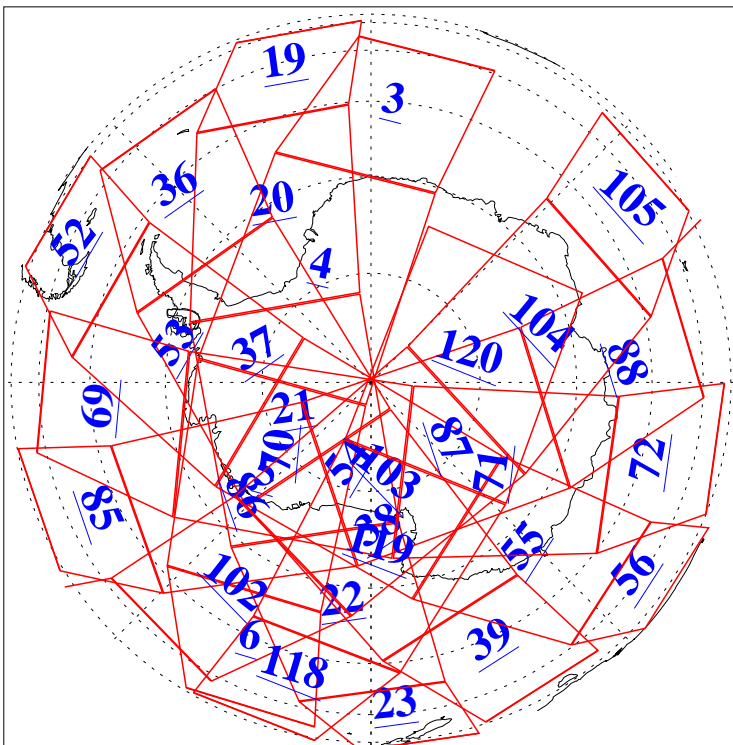

L1B Availability
AMSU Granules: 240
HSB Granules: 0
AIRS Granules: 240

1 Aug 2003
DoY 213
Aqua Day 454
Granules: 1 to 120

Granules: 121 to 240

Legend: AMSU Available, HSB Available, AIRS Available

L1B Availability
AMSU Granules: 240
HSB Granules: 0
AIRS Granules: 240

1 Aug 2003
DoY 213
Aqua Day 454

Ascending Granules

Descending Granules

Legend: AMSU Available, HSB Available, AIRS Available

L1B Availability
 AMSU Granules: 240
 HSB Granules: 0
 AIRS Granules: 240

1 Aug 2003
 DoY 213
 Aqua Day 454

Northern Hemisphere Granules

Southern Hemisphere Granules

Legend: AMSU Available, HSB Available, AIRS Available