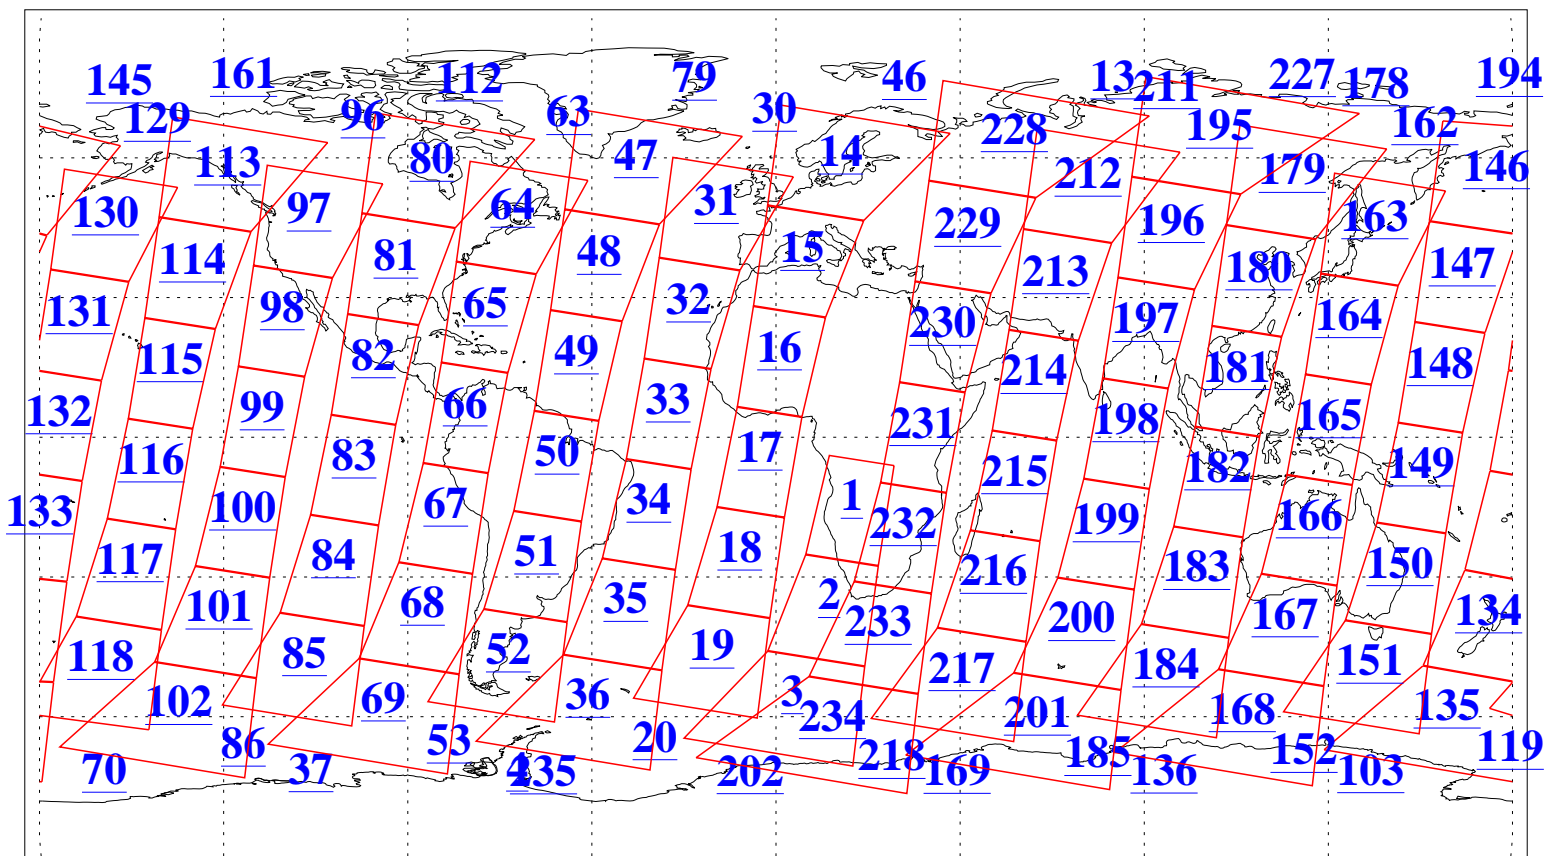

L1B Availability
AMSU Granules: 240
HSB Granules: 0
AIRS Granules: 240

1 Aug 2003
DoY 213
Aqua Day 454
Granules: 1 to 120

Granules: 121 to 240

Legend: AMSU Available, HSB Available, AIRS Available

L1B Availability
AMSU Granules: 240
HSB Granules: 0
AIRS Granules: 240

1 Aug 2003
DoY 213
Aqua Day 454

Ascending Granules

Descending Granules

Legend: AMSU Available, HSB Available, AIRS Available

L1B Availability
 AMSU Granules: 240
 HSB Granules: 0
 AIRS Granules: 240

1 Aug 2003
 DoY 213
 Aqua Day 454

Northern Hemisphere Granules

Southern Hemisphere Granules

Legend: AMSU Available, HSB Available, AIRS Available