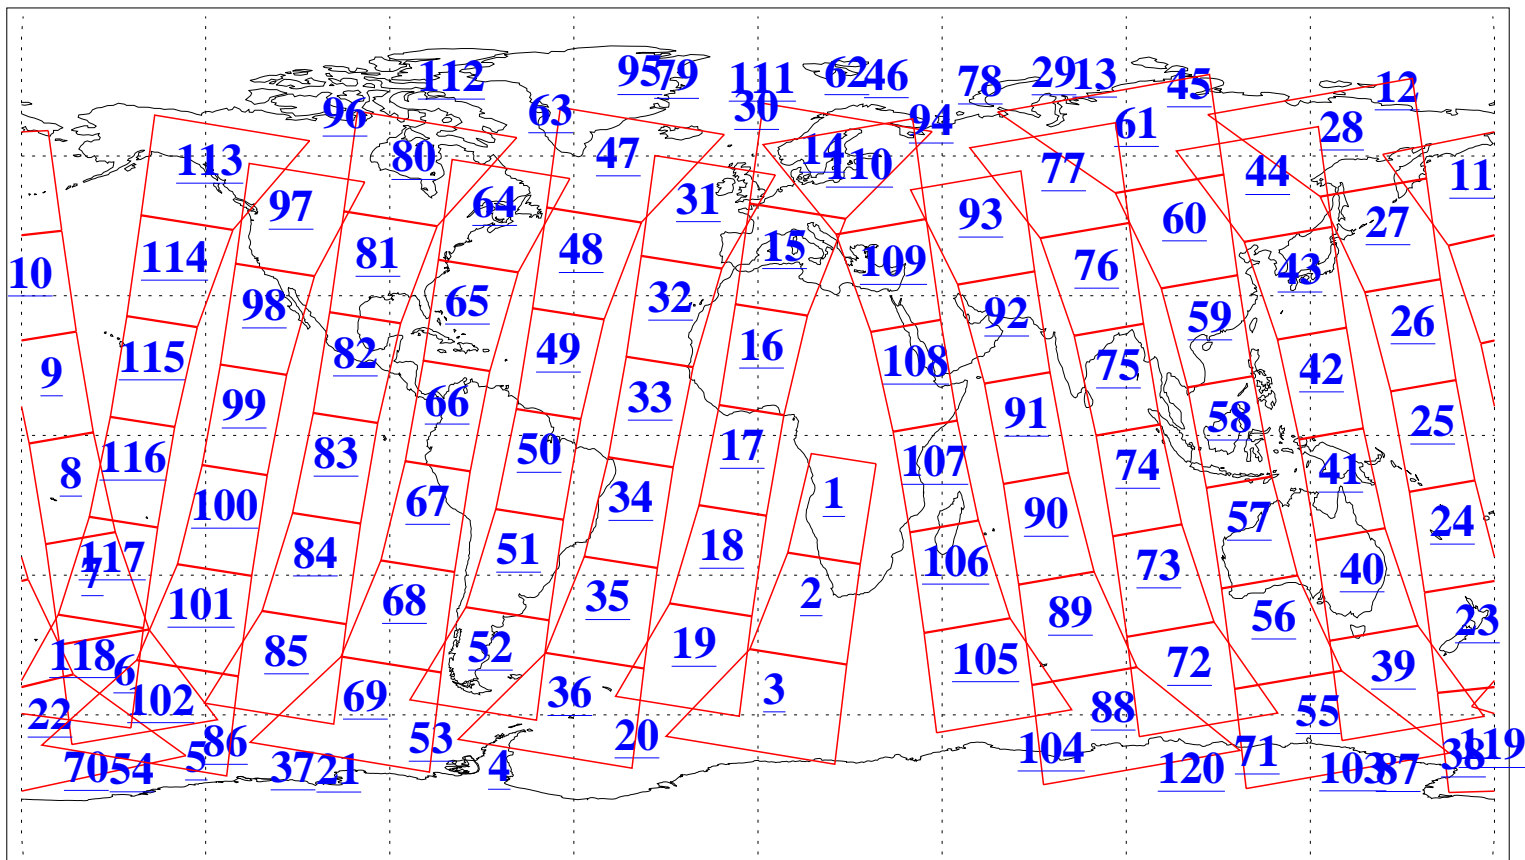

L1B Availability
AMSU Granules: 240
HSB Granules: 0
AIRS Granules: 240

1 Aug 2003
DoY 213
Aqua Day 454
Granules: 1 to 120

Granules: 121 to 240

Legend: AMSU Available, HSB Available, AIRS Available

L1B Availability
AMSU Granules: 240
HSB Granules: 0
AIRS Granules: 240

1 Aug 2003
DoY 213
Aqua Day 454

Ascending Granules

Descending Granules

Legend: AMSU Available, HSB Available, AIRS Available

L1B Availability
 AMSU Granules: 240
 HSB Granules: 0
 AIRS Granules: 240

1 Aug 2003
 DoY 213
 Aqua Day 454

Northern Hemisphere Granules

Southern Hemisphere Granules

Legend: AMSU Available, HSB Available, AIRS Available