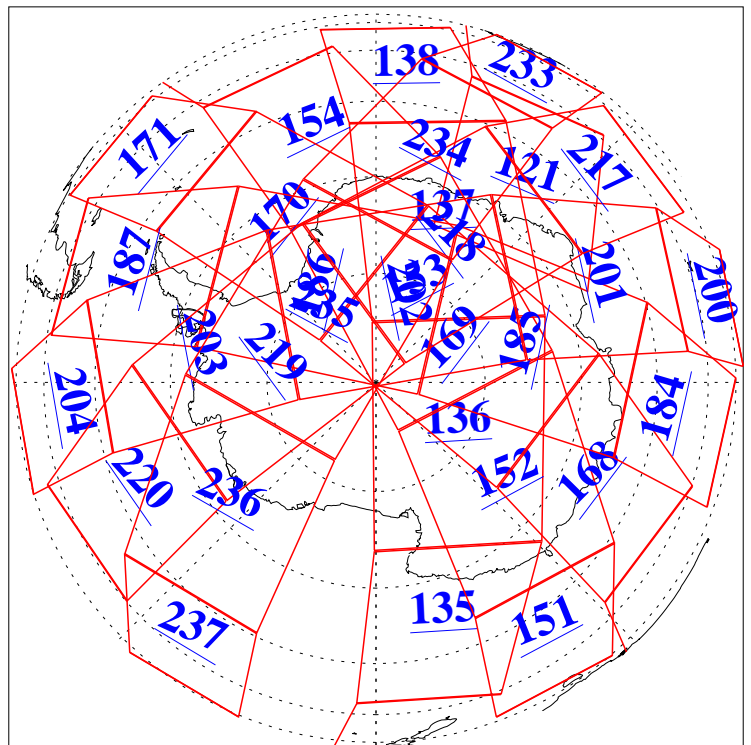

L1B Availability
AMSU Granules: 240
HSB Granules: 0
AIRS Granules: 240

1 Aug 2003
DoY 213
Aqua Day 454
Granules: 1 to 120

Granules: 121 to 240

Legend: AMSU Available, HSB Available, AIRS Available

L1B Availability
AMSU Granules: 240
HSB Granules: 0
AIRS Granules: 240

1 Aug 2003
DoY 213
Aqua Day 454

Ascending Granules

Descending Granules

Legend: AMSU Available, HSB Available, AIRS Available

L1B Availability
 AMSU Granules: 240
 HSB Granules: 0
 AIRS Granules: 240

1 Aug 2003
 DoY 213
 Aqua Day 454

Northern Hemisphere Granules

Southern Hemisphere Granules

Legend: AMSU Available, HSB Available, AIRS Available