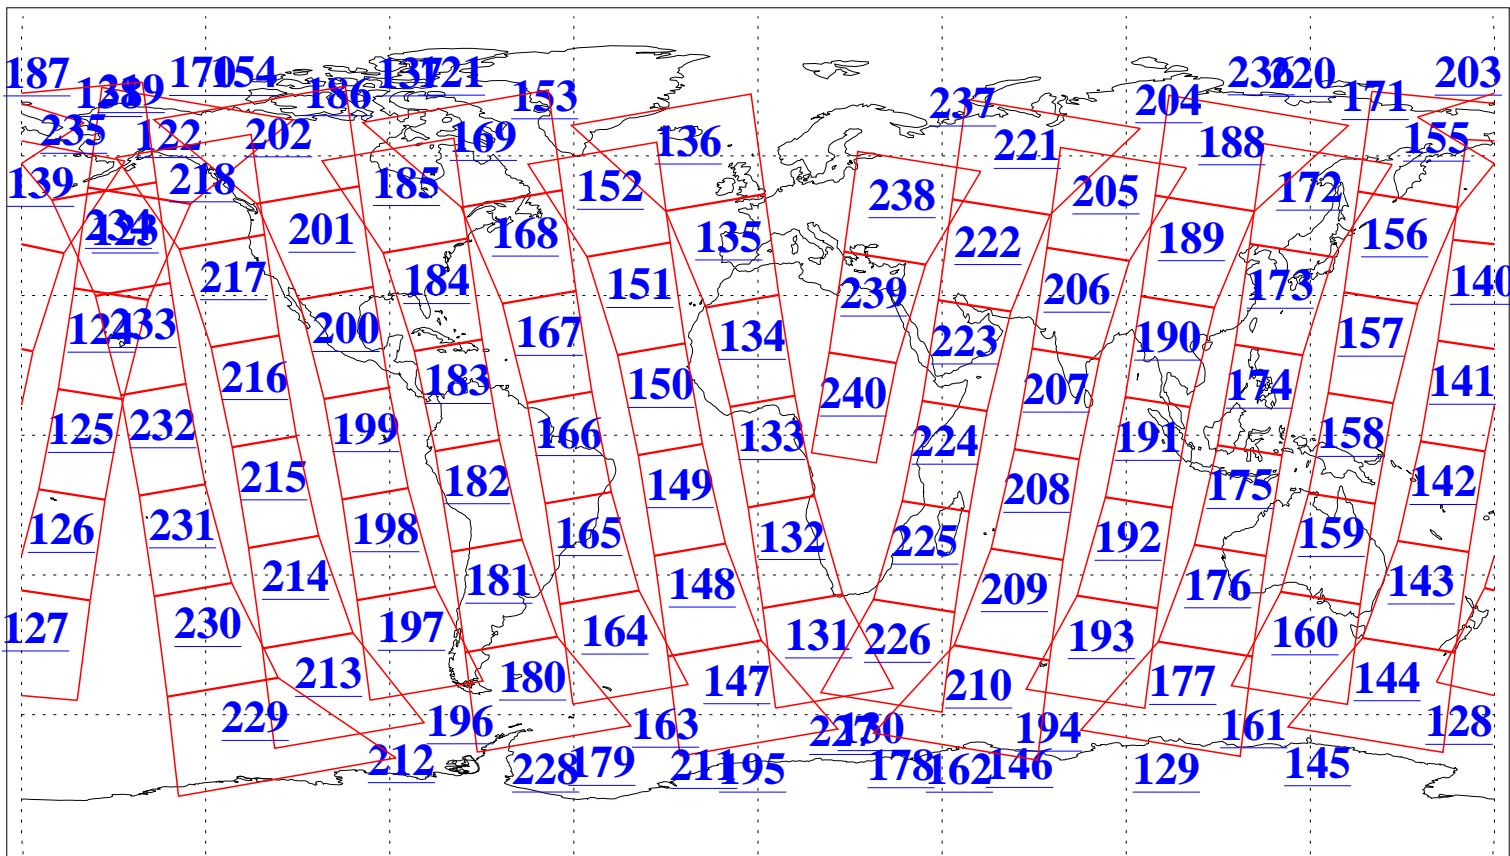

L1B Availability
AMSU Granules: 240
HSB Granules: 0
AIRS Granules: 240

31 Jul 2003
DoY 212
Aqua Day 453
Granules: 1 to 120

Granules: 121 to 240

Legend: AMSU Available, HSB Available, AIRS Available

L1B Availability
AMSU Granules: 240
HSB Granules: 0
AIRS Granules: 240

31 Jul 2003
DoY 212
Aqua Day 453

Ascending Granules

Descending Granules

Legend: AMSU Available, HSB Available, AIRS Available

L1B Availability
 AMSU Granules: 240
 HSB Granules: 0
 AIRS Granules: 240

31 Jul 2003
 DoY 212
 Aqua Day 453