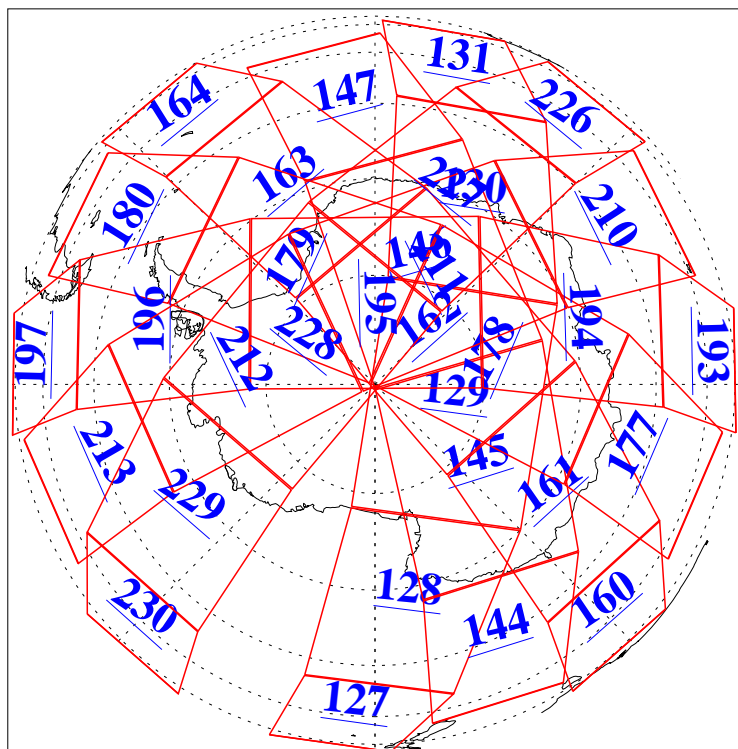

L1B Availability
AMSU Granules: 240
HSB Granules: 0
AIRS Granules: 240

31 Jul 2003
DoY 212
Aqua Day 453
Granules: 1 to 120

Granules: 121 to 240

Legend: AMSU Available, HSB Available, AIRS Available

L1B Availability
AMSU Granules: 240
HSB Granules: 0
AIRS Granules: 240

31 Jul 2003
DoY 212
Aqua Day 453

Ascending Granules

Descending Granules

Legend: AMSU Available, HSB Available, AIRS Available

L1B Availability
 AMSU Granules: 240
 HSB Granules: 0
 AIRS Granules: 240

31 Jul 2003
 DoY 212
 Aqua Day 453

Northern Hemisphere Granules

Southern Hemisphere Granules

Legend: AMSU Available, HSB Available, AIRS Available