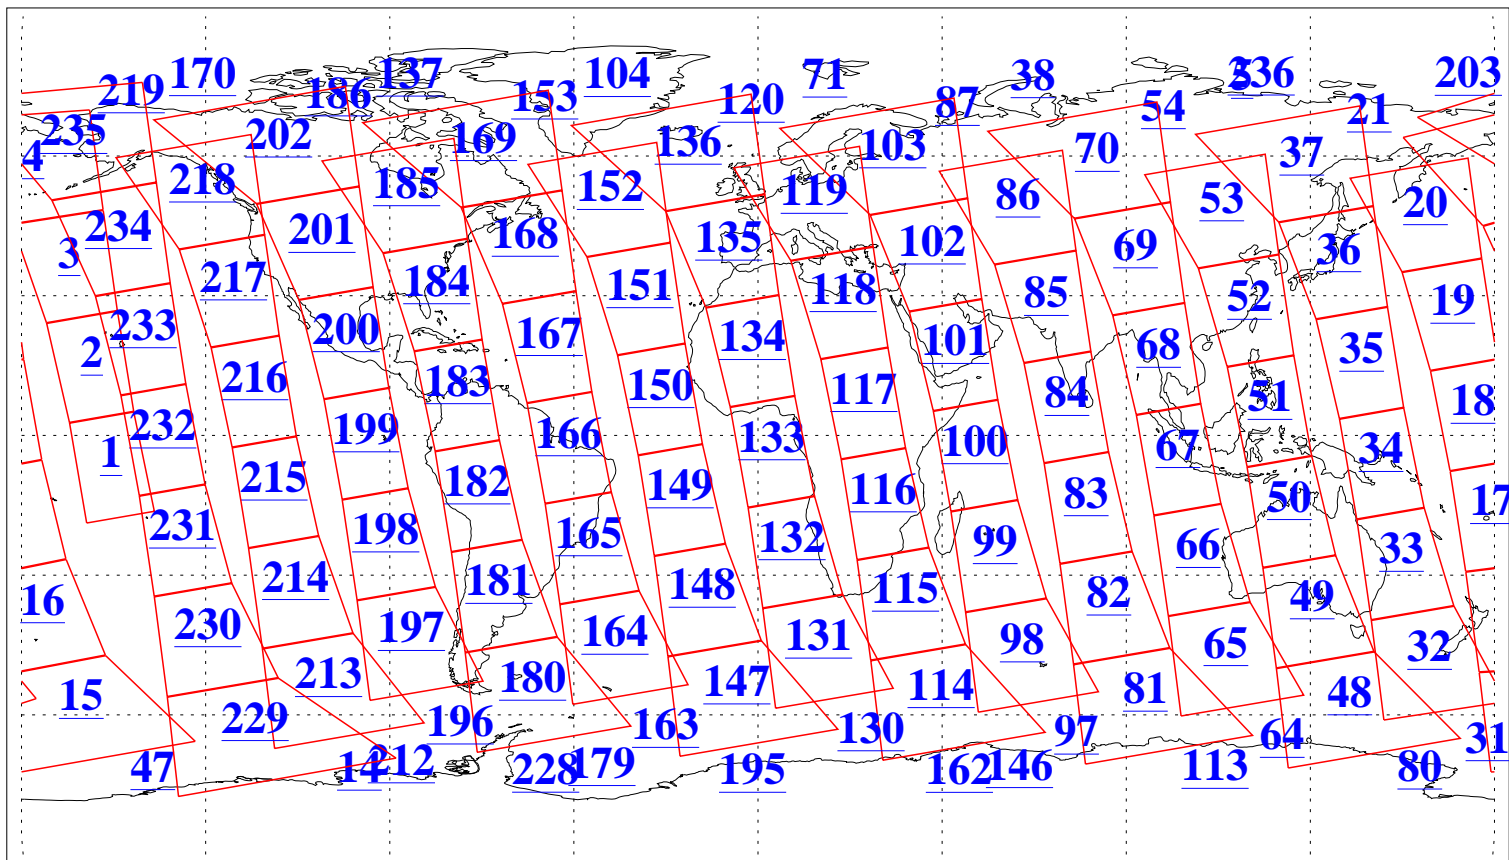

L1B Availability
AMSU Granules: 240
HSB Granules: 0
AIRS Granules: 240

31 Jul 2003
DoY 212
Aqua Day 453
Granules: 1 to 120

Granules: 121 to 240

Legend: AMSU Available, HSB Available, AIRS Available

L1B Availability
AMSU Granules: 240
HSB Granules: 0
AIRS Granules: 240

31 Jul 2003
DoY 212
Aqua Day 453

Ascending Granules

Descending Granules

Legend: AMSU Available, HSB Available, AIRS Available

L1B Availability
 AMSU Granules: 240
 HSB Granules: 0
 AIRS Granules: 240

31 Jul 2003
 DoY 212
 Aqua Day 453

Northern Hemisphere Granules

Southern Hemisphere Granules

Legend: AMSU Available, HSB Available, AIRS Available