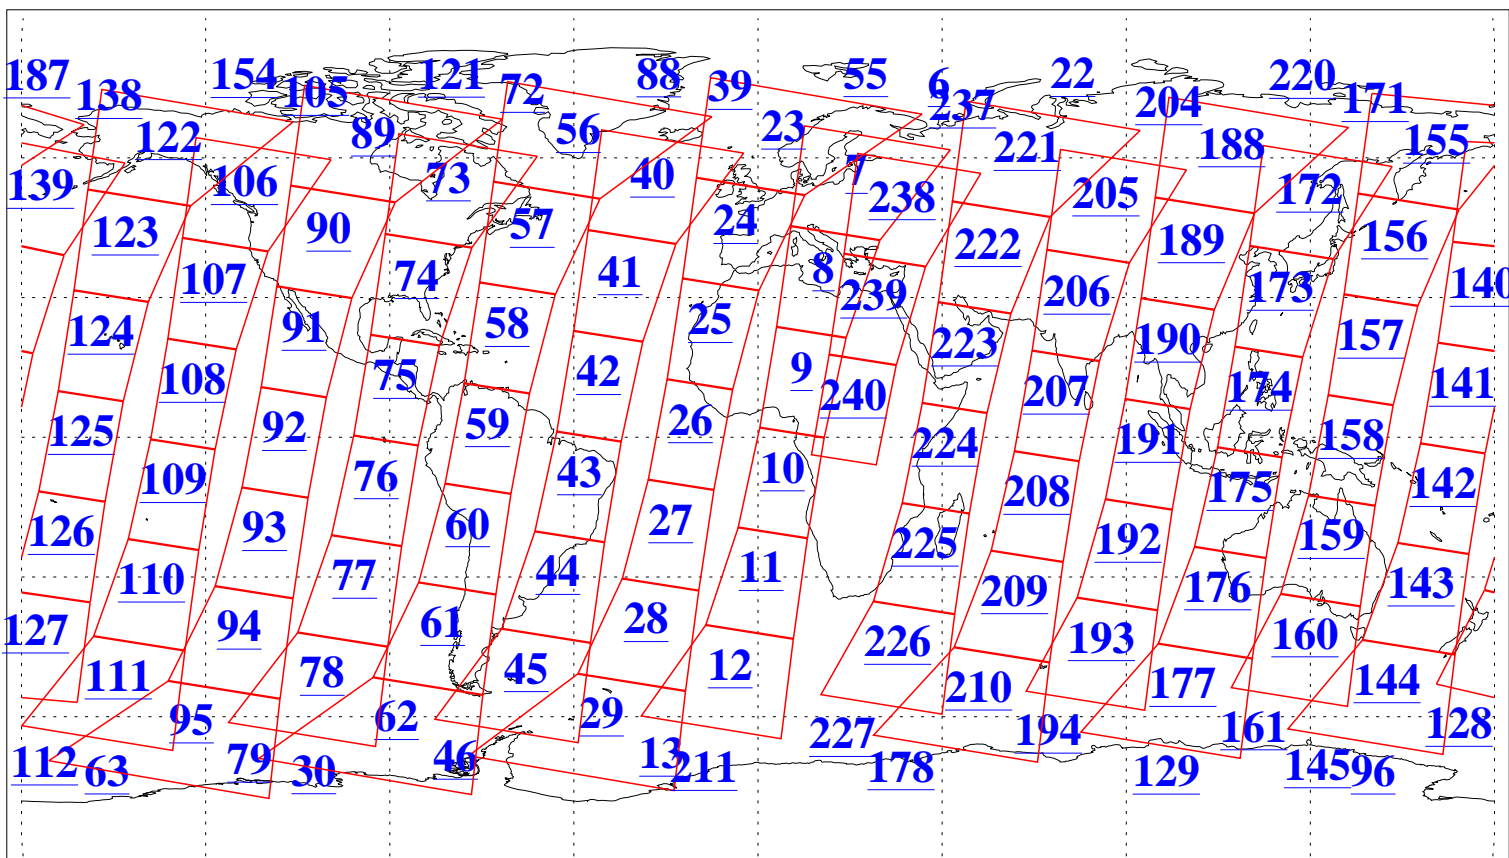

L1B Availability
AMSU Granules: 240
HSB Granules: 0
AIRS Granules: 240

31 Jul 2003
DoY 212
Aqua Day 453
Granules: 1 to 120

Granules: 121 to 240

Legend: AMSU Available, HSB Available, AIRS Available

L1B Availability
AMSU Granules: 240
HSB Granules: 0
AIRS Granules: 240

31 Jul 2003
DoY 212
Aqua Day 453

Ascending Granules

Descending Granules

Legend: AMSU Available, HSB Available, AIRS Available

L1B Availability
 AMSU Granules: 240
 HSB Granules: 0
 AIRS Granules: 240

31 Jul 2003
 DoY 212
 Aqua Day 453

Northern Hemisphere Granules

Southern Hemisphere Granules

Legend: AMSU Available, HSB Available, AIRS Available