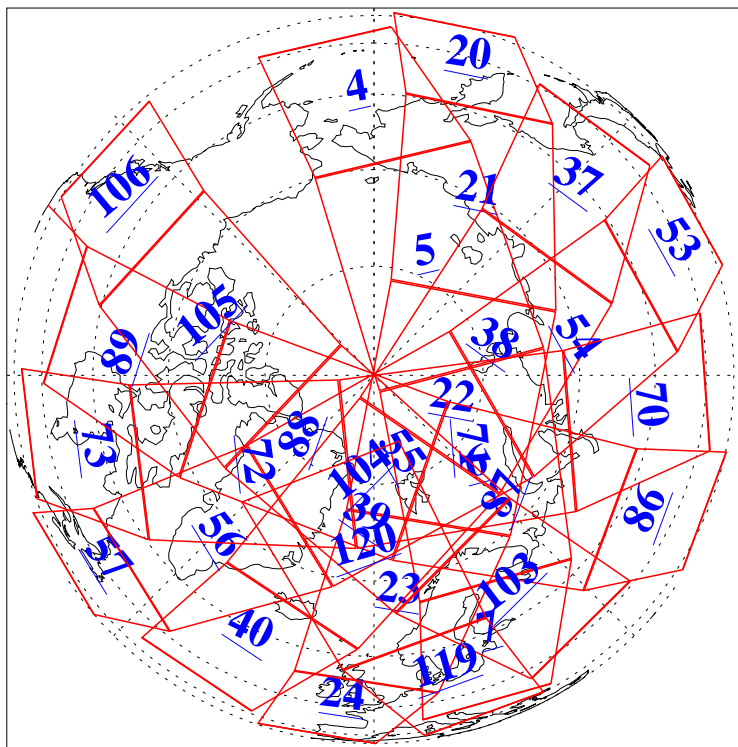

L1B Availability
AMSU Granules: 240
HSB Granules: 0
AIRS Granules: 240

31 Jul 2003
DoY 212
Aqua Day 453
Granules: 1 to 120

Granules: 121 to 240

Legend: AMSU Available, HSB Available, AIRS Available

L1B Availability
AMSU Granules: 240
HSB Granules: 0
AIRS Granules: 240

31 Jul 2003
DoY 212
Aqua Day 453

Ascending Granules

Descending Granules

Legend: AMSU Available, HSB Available, AIRS Available

L1B Availability
 AMSU Granules: 240
 HSB Granules: 0
 AIRS Granules: 240

31 Jul 2003
 DoY 212
 Aqua Day 453

Northern Hemisphere Granules

Southern Hemisphere Granules

Legend: AMSU Available, HSB Available, AIRS Available