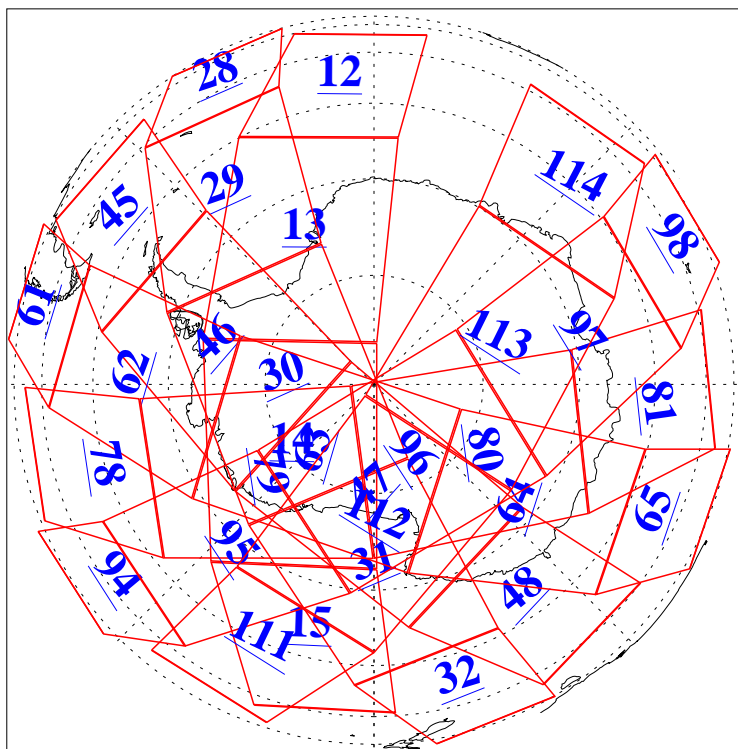

L1B Availability
AMSU Granules: 240
HSB Granules: 0
AIRS Granules: 240

31 Jul 2003
DoY 212
Aqua Day 453
Granules: 1 to 120

Granules: 121 to 240

Legend: AMSU Available, HSB Available, AIRS Available

L1B Availability
AMSU Granules: 240
HSB Granules: 0
AIRS Granules: 240

31 Jul 2003
DoY 212
Aqua Day 453

Ascending Granules

Descending Granules

Legend: AMSU Available, HSB Available, AIRS Available

L1B Availability
 AMSU Granules: 240
 HSB Granules: 0
 AIRS Granules: 240

31 Jul 2003
 DoY 212
 Aqua Day 453

Northern Hemisphere Granules

Southern Hemisphere Granules

Legend: AMSU Available, HSB Available, AIRS Available