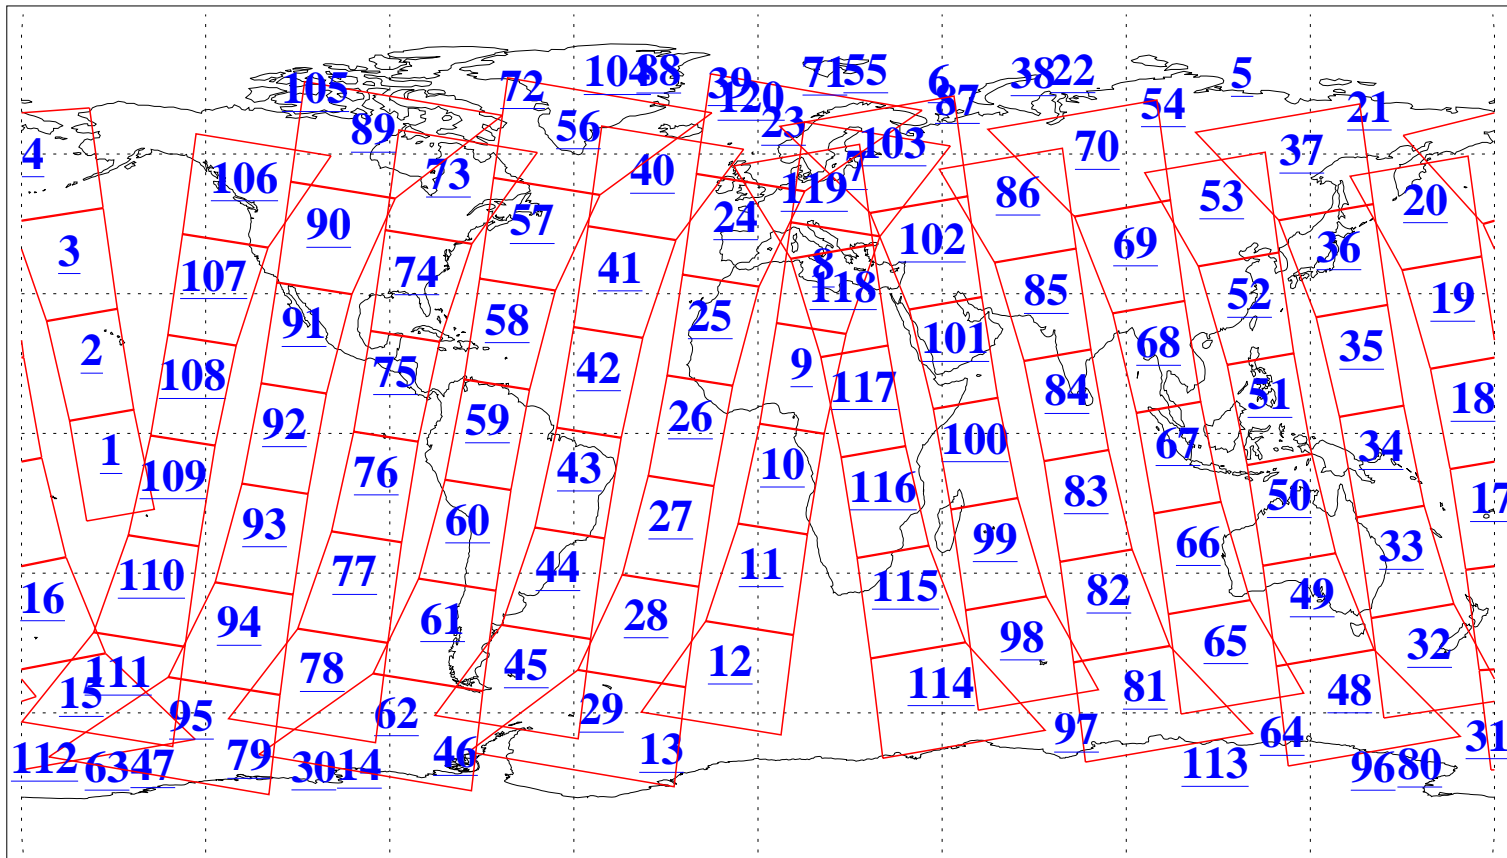

L1B Availability
AMSU Granules: 240
HSB Granules: 0
AIRS Granules: 240

31 Jul 2003
DoY 212
Aqua Day 453
Granules: 1 to 120

Granules: 121 to 240

Legend: AMSU Available, HSB Available, AIRS Available

L1B Availability
AMSU Granules: 240
HSB Granules: 0
AIRS Granules: 240

31 Jul 2003
DoY 212
Aqua Day 453

Ascending Granules

Descending Granules

Legend: AMSU Available, HSB Available, AIRS Available

L1B Availability
 AMSU Granules: 240
 HSB Granules: 0
 AIRS Granules: 240

31 Jul 2003
 DoY 212
 Aqua Day 453

Northern Hemisphere Granules

Southern Hemisphere Granules

Legend: AMSU Available, HSB Available, AIRS Available