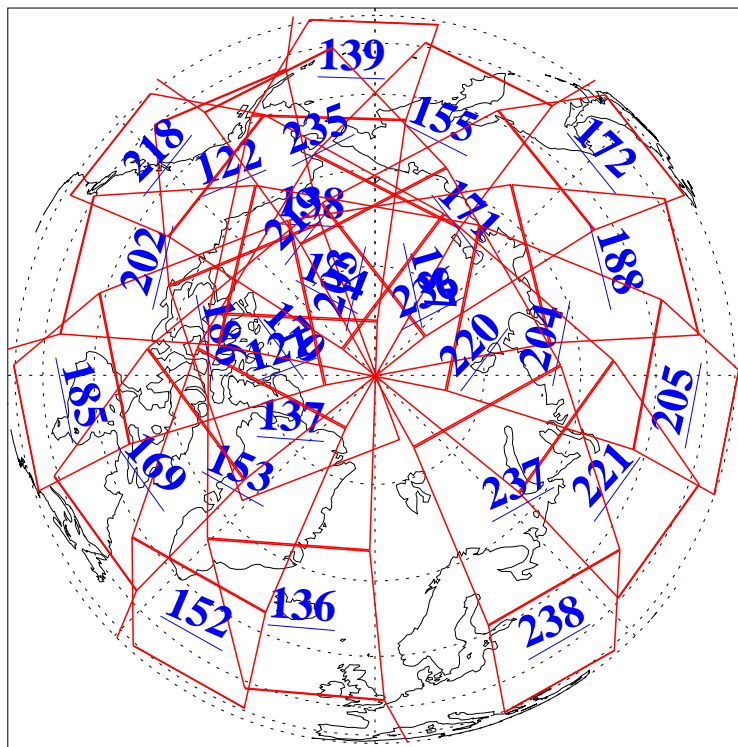

L1B Availability
AMSU Granules: 240
HSB Granules: 0
AIRS Granules: 240

31 Jul 2003
DoY 212
Aqua Day 453
Granules: 1 to 120

Granules: 121 to 240

Legend: AMSU Available, HSB Available, AIRS Available

L1B Availability
AMSU Granules: 240
HSB Granules: 0
AIRS Granules: 240

31 Jul 2003
DoY 212
Aqua Day 453

Ascending Granules

Descending Granules

Legend: AMSU Available, HSB Available, AIRS Available

L1B Availability
 AMSU Granules: 240
 HSB Granules: 0
 AIRS Granules: 240

31 Jul 2003
 DoY 212
 Aqua Day 453

Northern Hemisphere Granules

Southern Hemisphere Granules

Legend: AMSU Available, HSB Available, AIRS Available