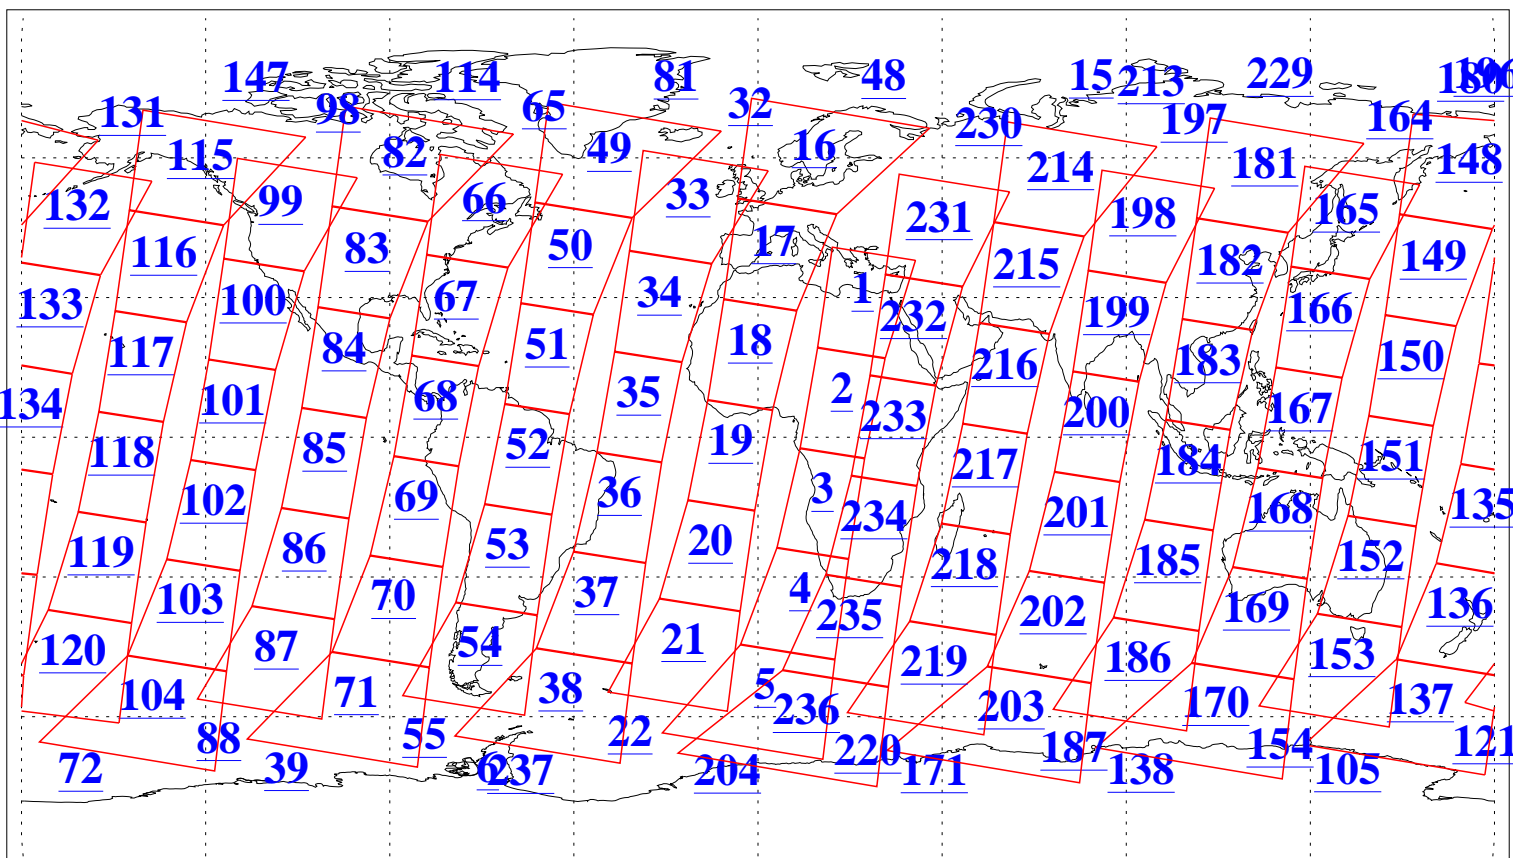

L1B Availability  
AMSU Granules: 240  
HSB Granules: 0  
AIRS Granules: 240

30 Jul 2003  
DoY 211  
Aqua Day 452  
Granules: 1 to 120

Granules: 121 to 240

Legend: AMSU Available, HSB Available, AIRS Available

L1B Availability  
AMSU Granules: 240  
HSB Granules: 0  
AIRS Granules: 240

30 Jul 2003  
DoY 211  
Aqua Day 452

Ascending Granules

Descending Granules

Legend: AMSU Available, HSB Available, AIRS Available