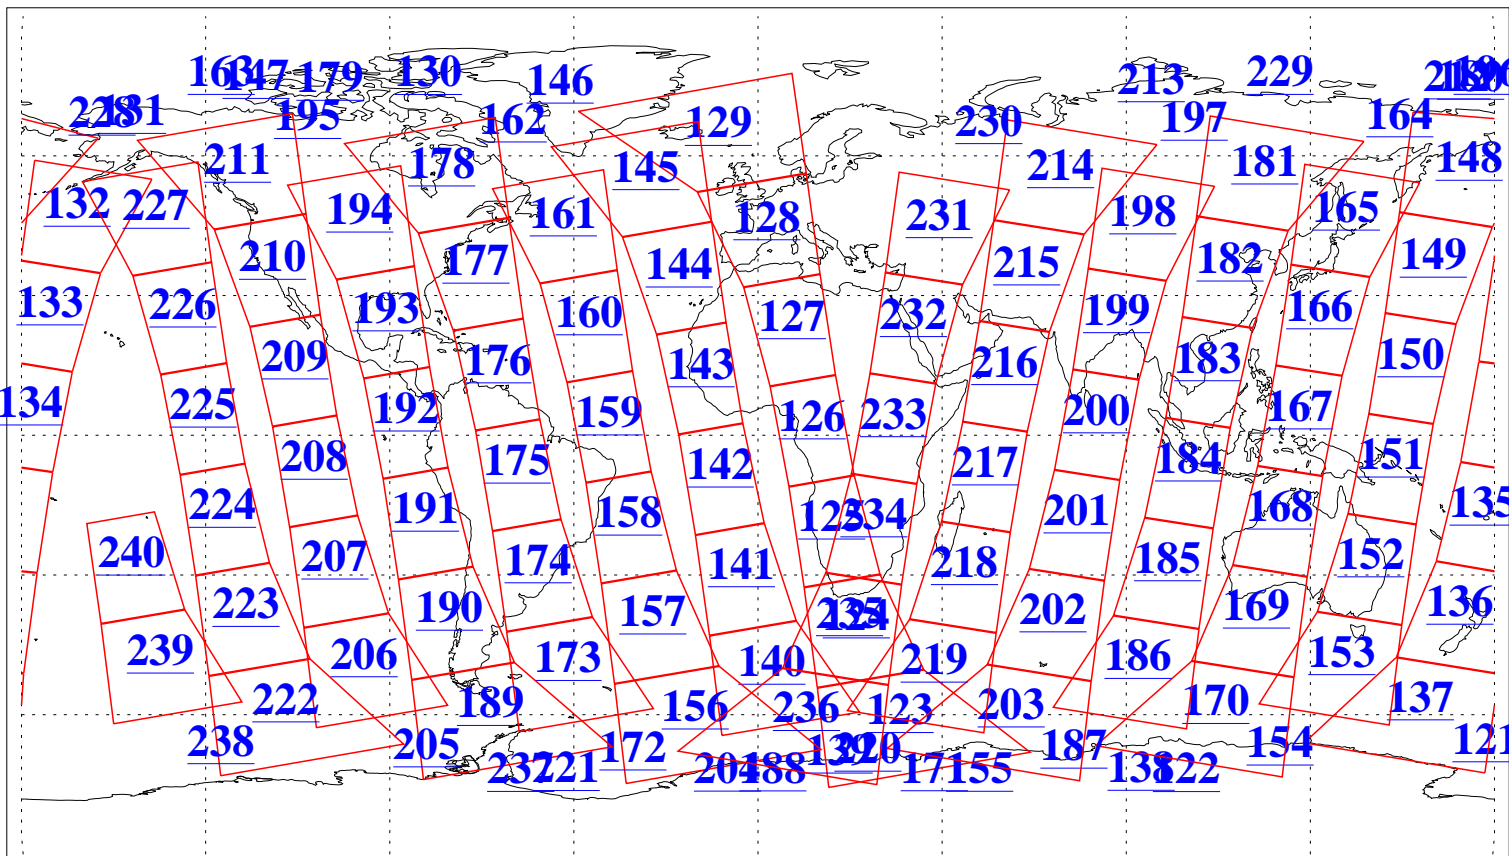

L1B Availability  
AMSU Granules: 240  
HSB Granules: 0  
AIRS Granules: 240

30 Jul 2003  
DoY 211  
Aqua Day 452  
Granules: 1 to 120

Granules: 121 to 240

Legend: AMSU Available, HSB Available, AIRS Available

L1B Availability  
AMSU Granules: 240  
HSB Granules: 0  
AIRS Granules: 240

30 Jul 2003  
DoY 211  
Aqua Day 452

Ascending Granules

Descending Granules

Legend: AMSU Available, HSB Available, AIRS Available