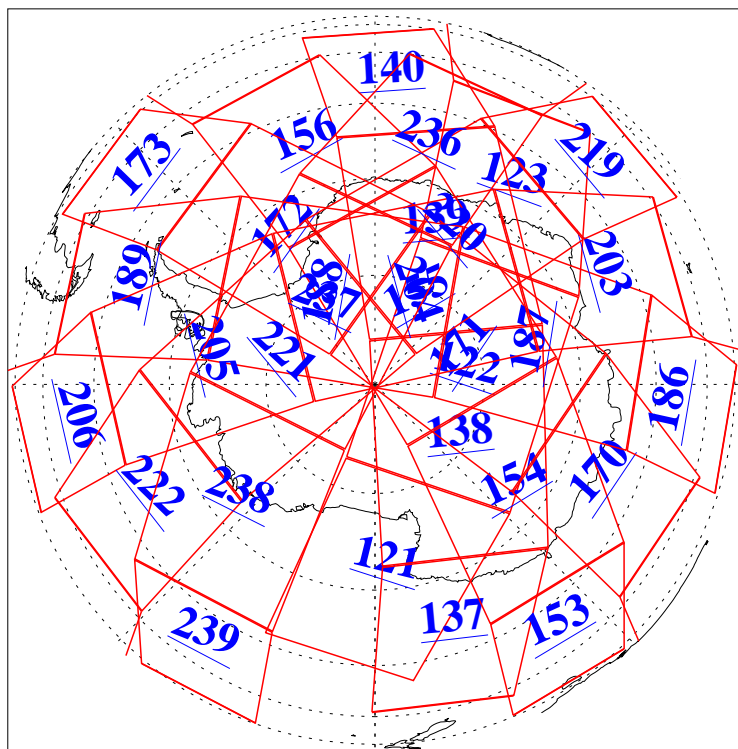

Legend: AMSU Available, HSB Available, AIRS Available