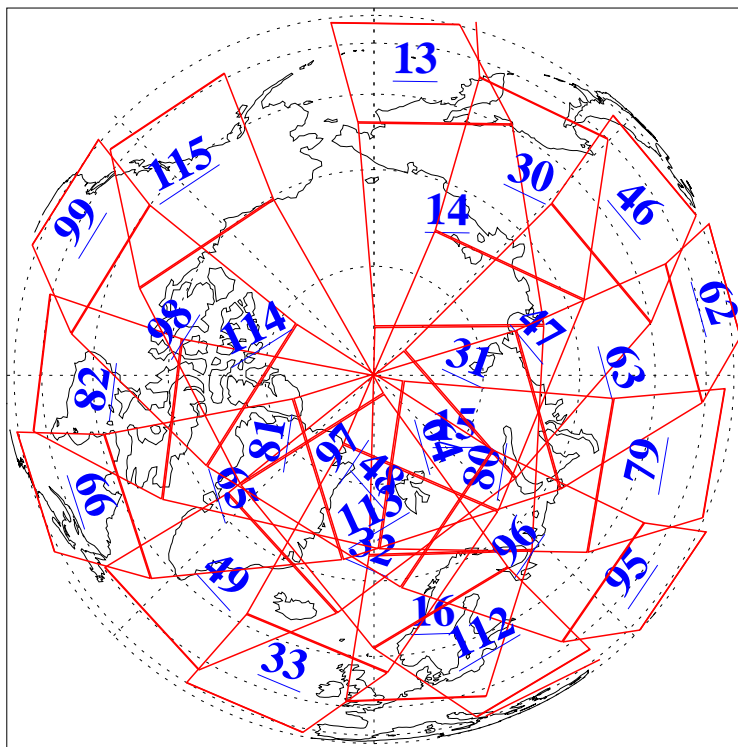

L1B Availability  
AMSU Granules: 240  
HSB Granules: 0  
AIRS Granules: 240

30 Jul 2003  
DoY 211  
Aqua Day 452  
Granules: 1 to 120

Granules: 121 to 240

Legend: AMSU Available, HSB Available, AIRS Available

L1B Availability  
AMSU Granules: 240  
HSB Granules: 0  
AIRS Granules: 240

30 Jul 2003  
DoY 211  
Aqua Day 452

Ascending Granules

Descending Granules

Legend: AMSU Available, HSB Available, AIRS Available

L1B Availability  
AMSU Granules: 240  
HSB Granules: 0  
AIRS Granules: 240

30 Jul 2003  
DoY 211  
Aqua Day 452

### Northern Hemisphere Granules