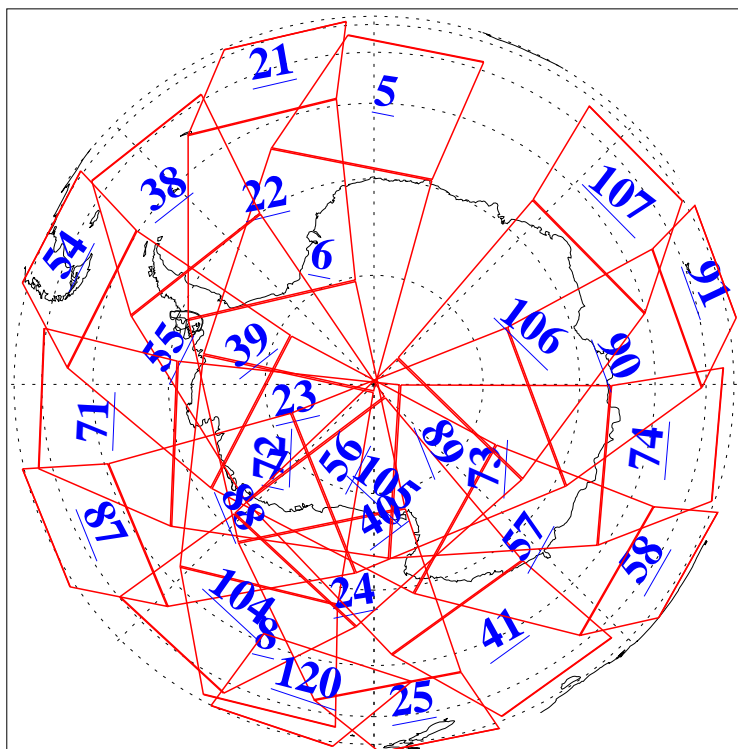

Legend: AMSU Available, HSB Available, AIRS Available