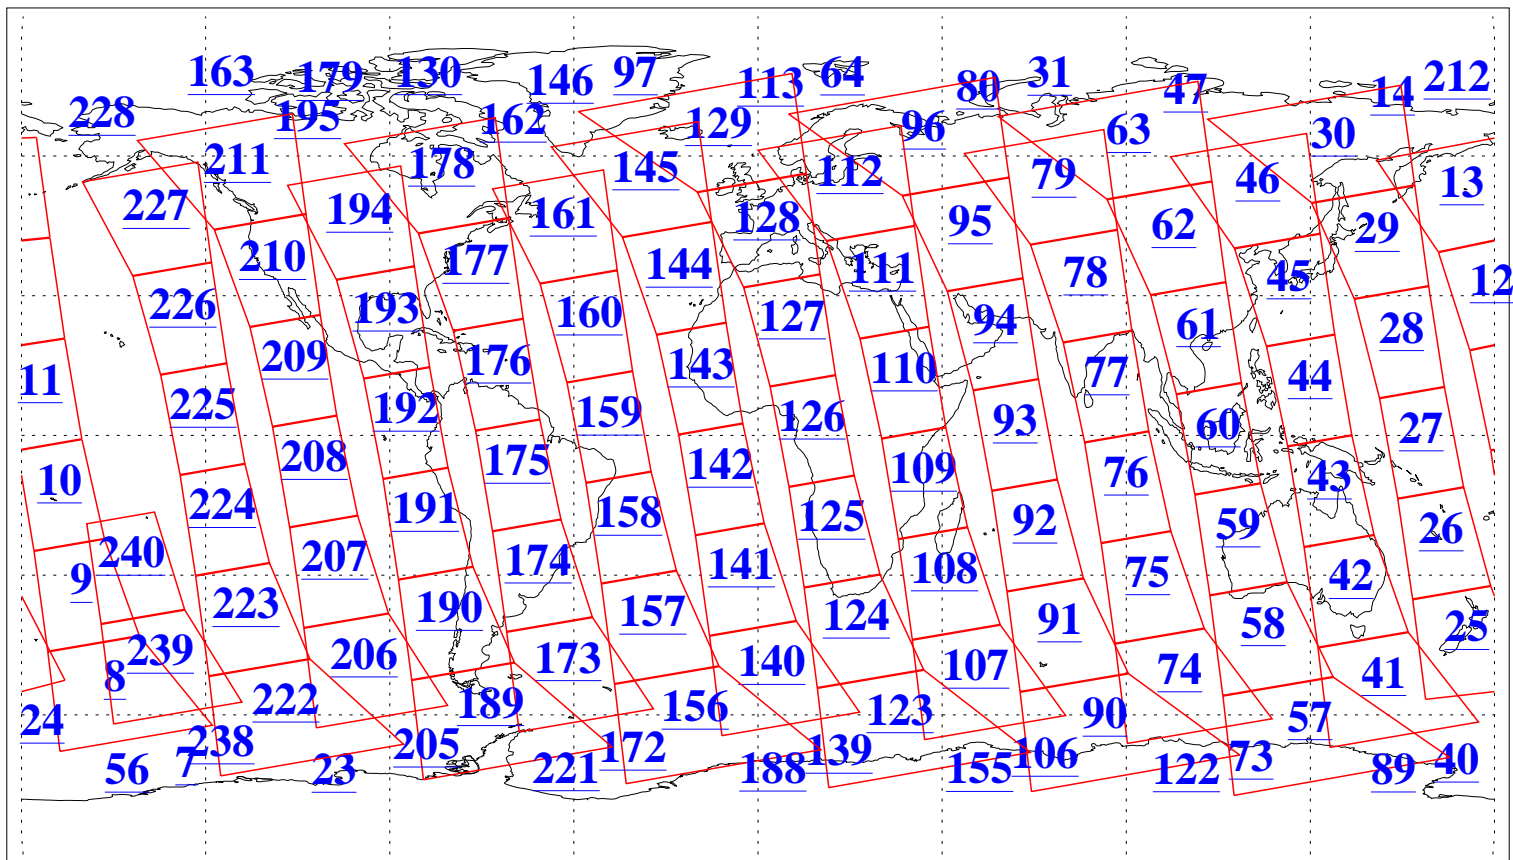

L1B Availability  
AMSU Granules: 240  
HSB Granules: 0  
AIRS Granules: 240

30 Jul 2003  
DoY 211  
Aqua Day 452  
Granules: 1 to 120

Granules: 121 to 240

Legend: AMSU Available, HSB Available, AIRS Available

L1B Availability  
AMSU Granules: 240  
HSB Granules: 0  
AIRS Granules: 240

30 Jul 2003  
DoY 211  
Aqua Day 452

Ascending Granules

Descending Granules

Legend: AMSU Available, HSB Available, AIRS Available