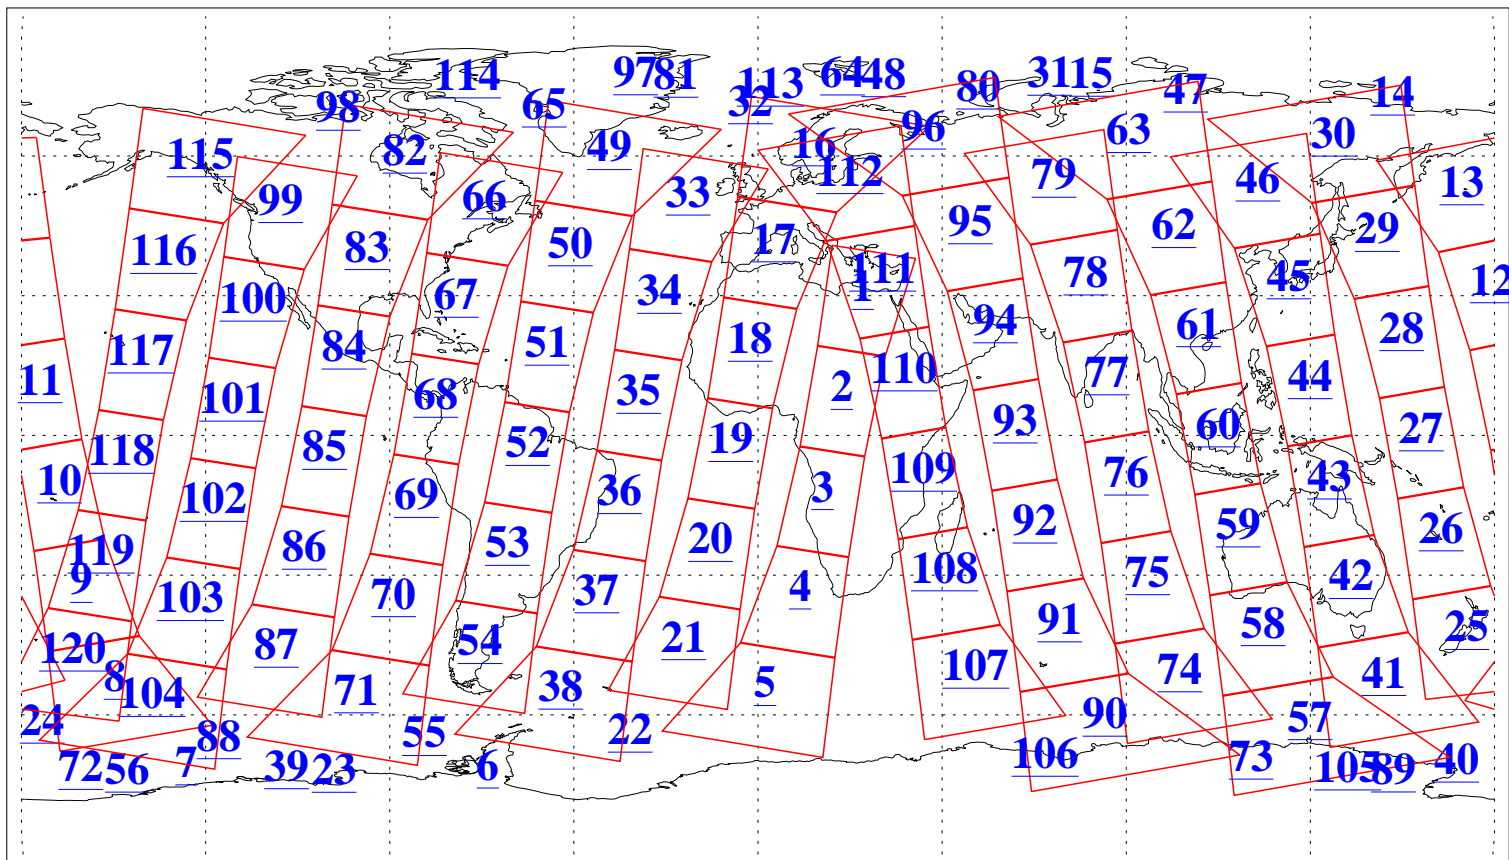

L1B Availability  
AMSU Granules: 240  
HSB Granules: 0  
AIRS Granules: 240

30 Jul 2003  
DoY 211  
Aqua Day 452  
Granules: 1 to 120

Granules: 121 to 240

Legend: AMSU Available, HSB Available, AIRS Available

L1B Availability  
AMSU Granules: 240  
HSB Granules: 0  
AIRS Granules: 240

30 Jul 2003  
DoY 211  
Aqua Day 452

Ascending Granules

Descending Granules

Legend: AMSU Available, HSB Available, AIRS Available