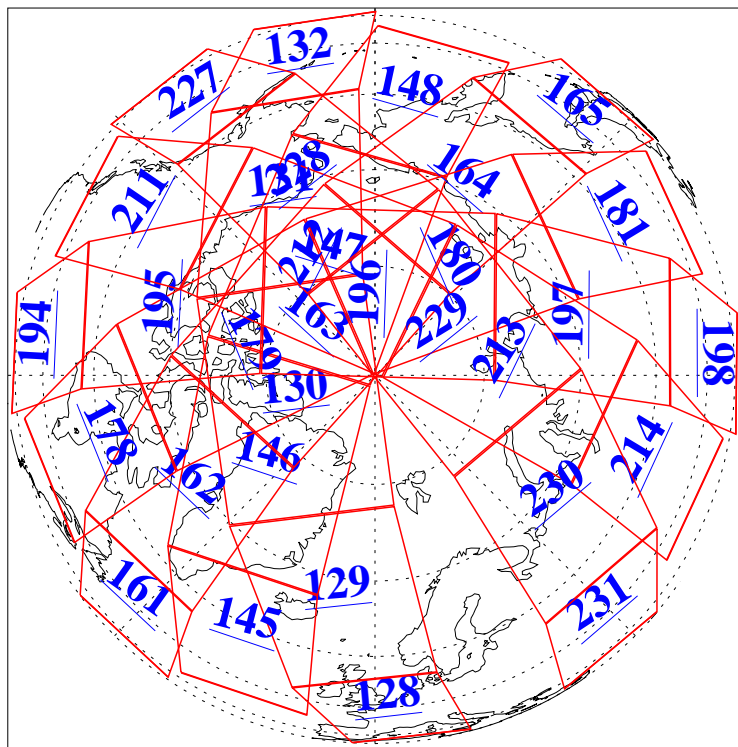

L1B Availability  
AMSU Granules: 240  
HSB Granules: 0  
AIRS Granules: 240

30 Jul 2003  
DoY 211  
Aqua Day 452  
Granules: 1 to 120

Granules: 121 to 240

Legend: AMSU Available, HSB Available, AIRS Available

L1B Availability  
AMSU Granules: 240  
HSB Granules: 0  
AIRS Granules: 240

30 Jul 2003  
DoY 211  
Aqua Day 452

Ascending Granules

Descending Granules

Legend: AMSU Available, HSB Available, AIRS Available

### Northern Hemisphere Granules