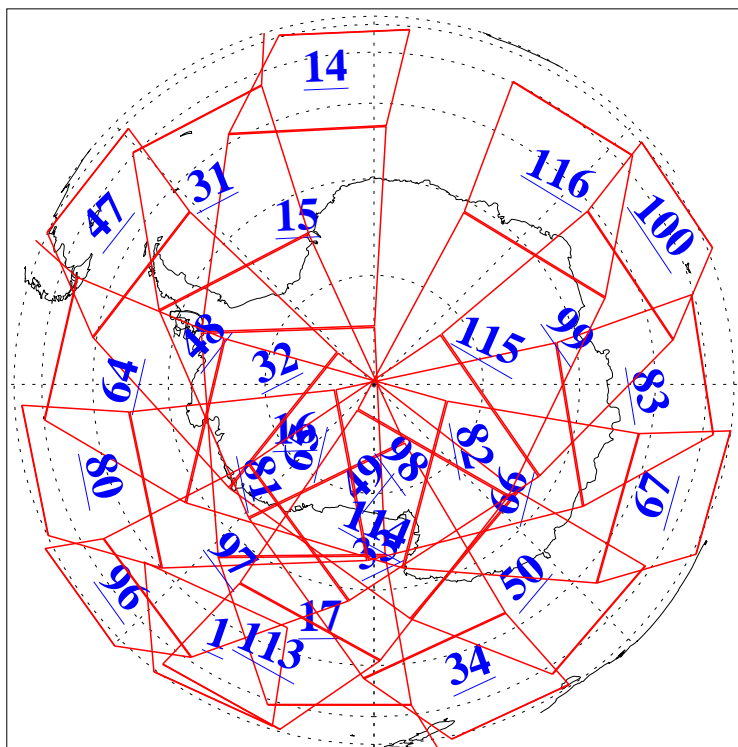

L1B Availability
AMSU Granules: 240
HSB Granules: 0
AIRS Granules: 240

29 Jul 2003
DoY 210
Aqua Day 451
Granules: 1 to 120

Granules: 121 to 240

Legend: AMSU Available, HSB Available, AIRS Available

L1B Availability
AMSU Granules: 240
HSB Granules: 0
AIRS Granules: 240

29 Jul 2003
DoY 210
Aqua Day 451

Ascending Granules

Descending Granules

Legend: AMSU Available, HSB Available, AIRS Available

L1B Availability
 AMSU Granules: 240
 HSB Granules: 0
 AIRS Granules: 240

29 Jul 2003
 DoY 210
 Aqua Day 451

Northern Hemisphere Granules

Southern Hemisphere Granules

Legend: AMSU Available, HSB Available, AIRS Available