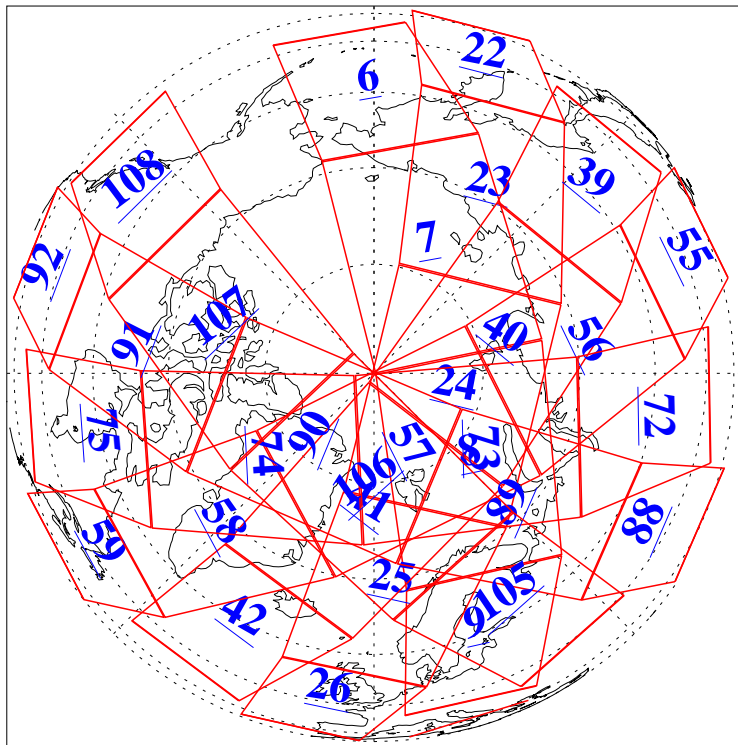

L1B Availability
AMSU Granules: 240
HSB Granules: 0
AIRS Granules: 240

29 Jul 2003
DoY 210
Aqua Day 451
Granules: 1 to 120

Granules: 121 to 240

Legend: AMSU Available, HSB Available, AIRS Available

L1B Availability
AMSU Granules: 240
HSB Granules: 0
AIRS Granules: 240

29 Jul 2003
DoY 210
Aqua Day 451

Ascending Granules

Descending Granules

Legend: AMSU Available, HSB Available, AIRS Available

L1B Availability
 AMSU Granules: 240
 HSB Granules: 0
 AIRS Granules: 240

29 Jul 2003
 DoY 210
 Aqua Day 451

Northern Hemisphere Granules

Southern Hemisphere Granules

Legend: AMSU Available, HSB Available, AIRS Available