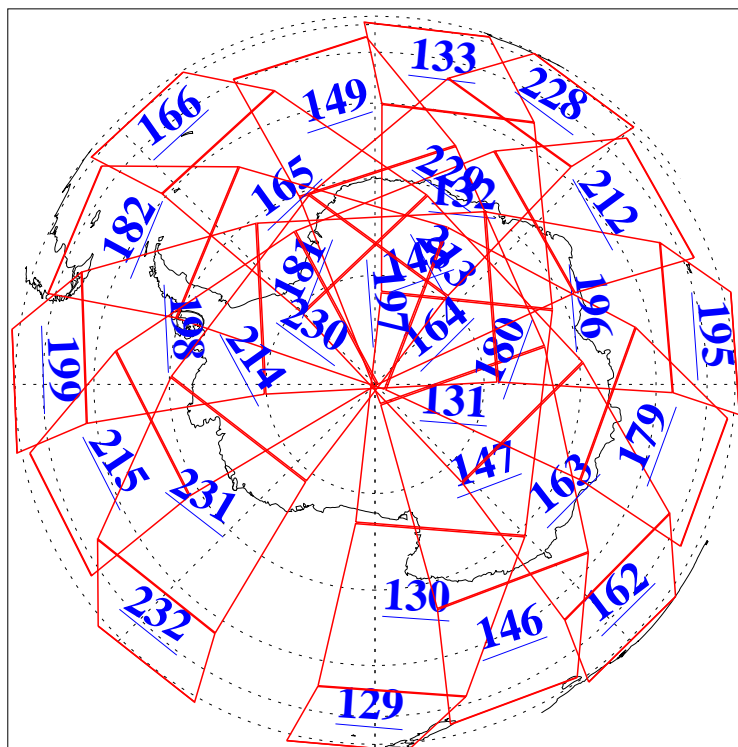

L1B Availability
AMSU Granules: 240
HSB Granules: 0
AIRS Granules: 240

29 Jul 2003
DoY 210
Aqua Day 451
Granules: 1 to 120

Granules: 121 to 240

Legend: AMSU Available, HSB Available, AIRS Available

L1B Availability
AMSU Granules: 240
HSB Granules: 0
AIRS Granules: 240

29 Jul 2003
DoY 210
Aqua Day 451

Ascending Granules

Descending Granules

Legend: AMSU Available, HSB Available, AIRS Available

L1B Availability
 AMSU Granules: 240
 HSB Granules: 0
 AIRS Granules: 240

29 Jul 2003
 DoY 210
 Aqua Day 451

Northern Hemisphere Granules

Southern Hemisphere Granules

Legend: AMSU Available, HSB Available, AIRS Available