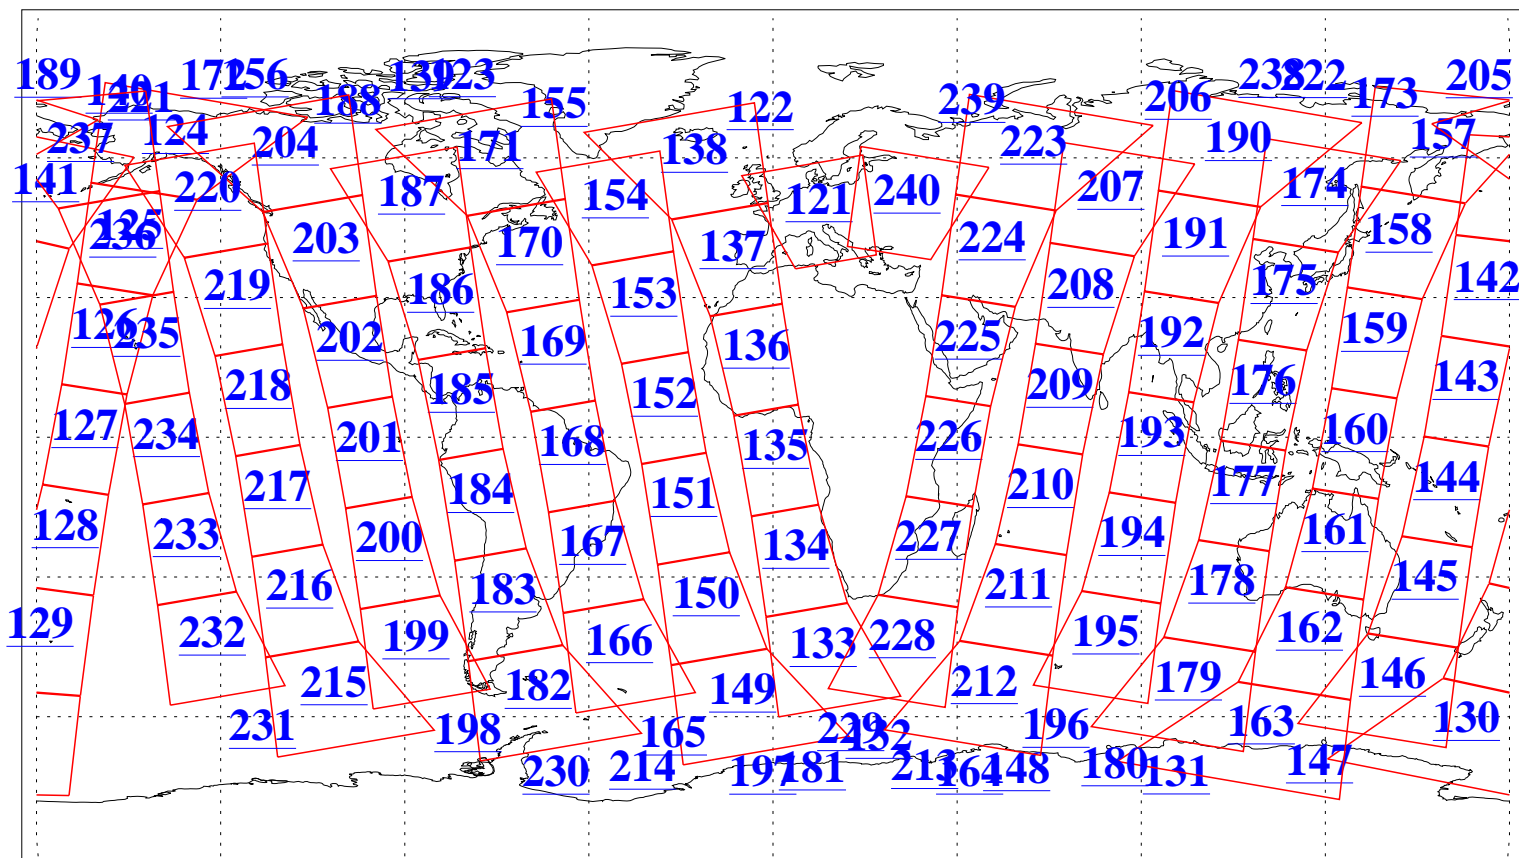

L1B Availability
AMSU Granules: 240
HSB Granules: 0
AIRS Granules: 240

29 Jul 2003
DoY 210
Aqua Day 451
Granules: 1 to 120

Granules: 121 to 240

Legend: AMSU Available, HSB Available, AIRS Available

L1B Availability
AMSU Granules: 240
HSB Granules: 0
AIRS Granules: 240

29 Jul 2003
DoY 210
Aqua Day 451

Ascending Granules

Descending Granules

Legend: AMSU Available, HSB Available, AIRS Available

L1B Availability
 AMSU Granules: 240
 HSB Granules: 0
 AIRS Granules: 240

29 Jul 2003
 DoY 210
 Aqua Day 451

Northern Hemisphere Granules

Southern Hemisphere Granules

Legend: AMSU Available, HSB Available, AIRS Available