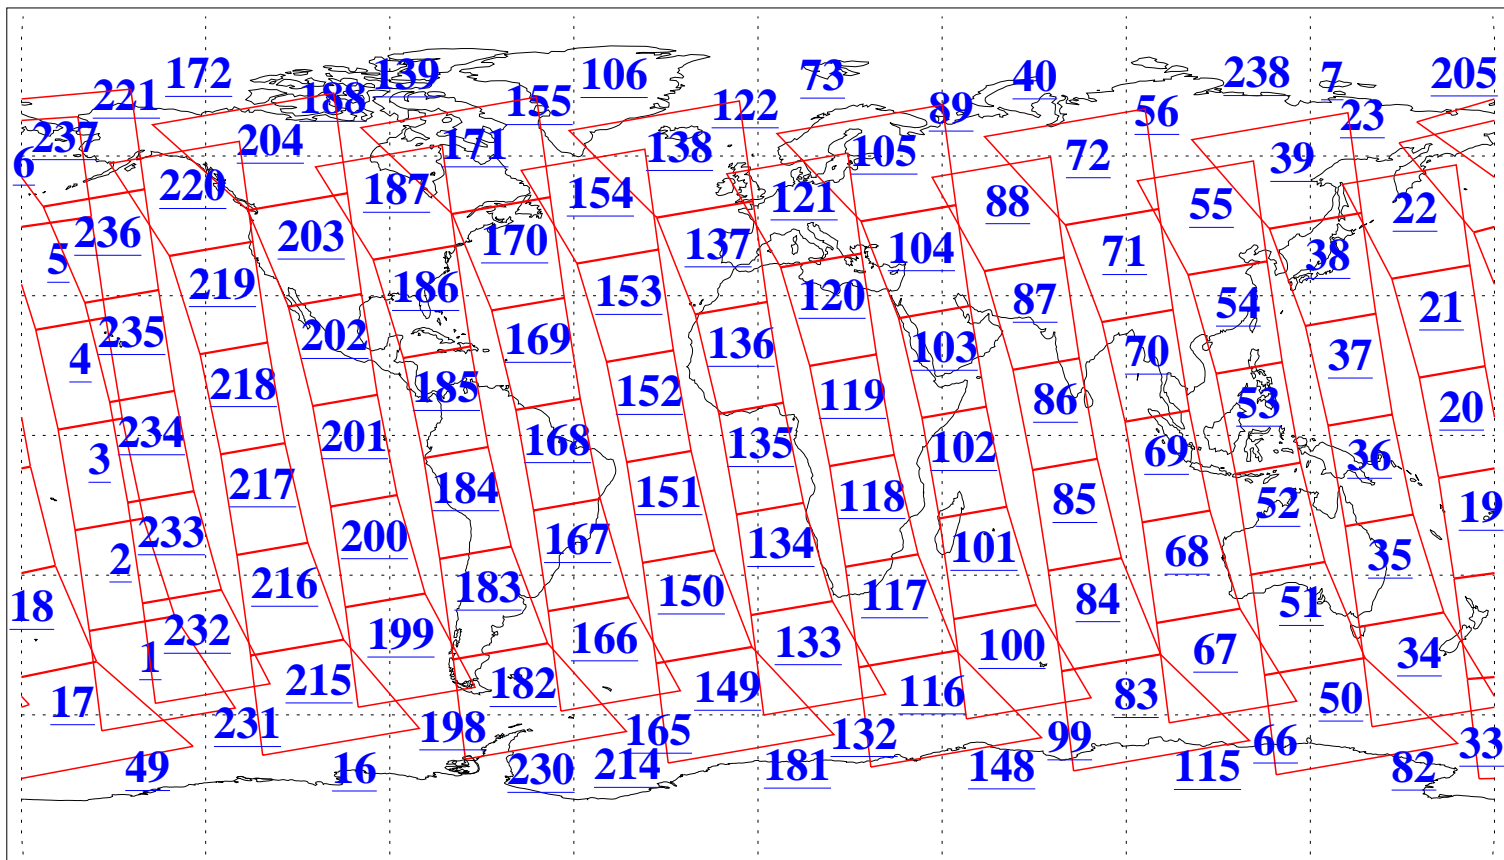

L1B Availability
AMSU Granules: 240
HSB Granules: 0
AIRS Granules: 240

29 Jul 2003
DoY 210
Aqua Day 451
Granules: 1 to 120

Granules: 121 to 240

Legend: AMSU Available, HSB Available, AIRS Available

L1B Availability
AMSU Granules: 240
HSB Granules: 0
AIRS Granules: 240

29 Jul 2003
DoY 210
Aqua Day 451

Ascending Granules

Descending Granules

Legend: AMSU Available, HSB Available, AIRS Available

L1B Availability
 AMSU Granules: 240
 HSB Granules: 0
 AIRS Granules: 240

29 Jul 2003
 DoY 210
 Aqua Day 451

Northern Hemisphere Granules

Southern Hemisphere Granules

Legend: AMSU Available, HSB Available, AIRS Available