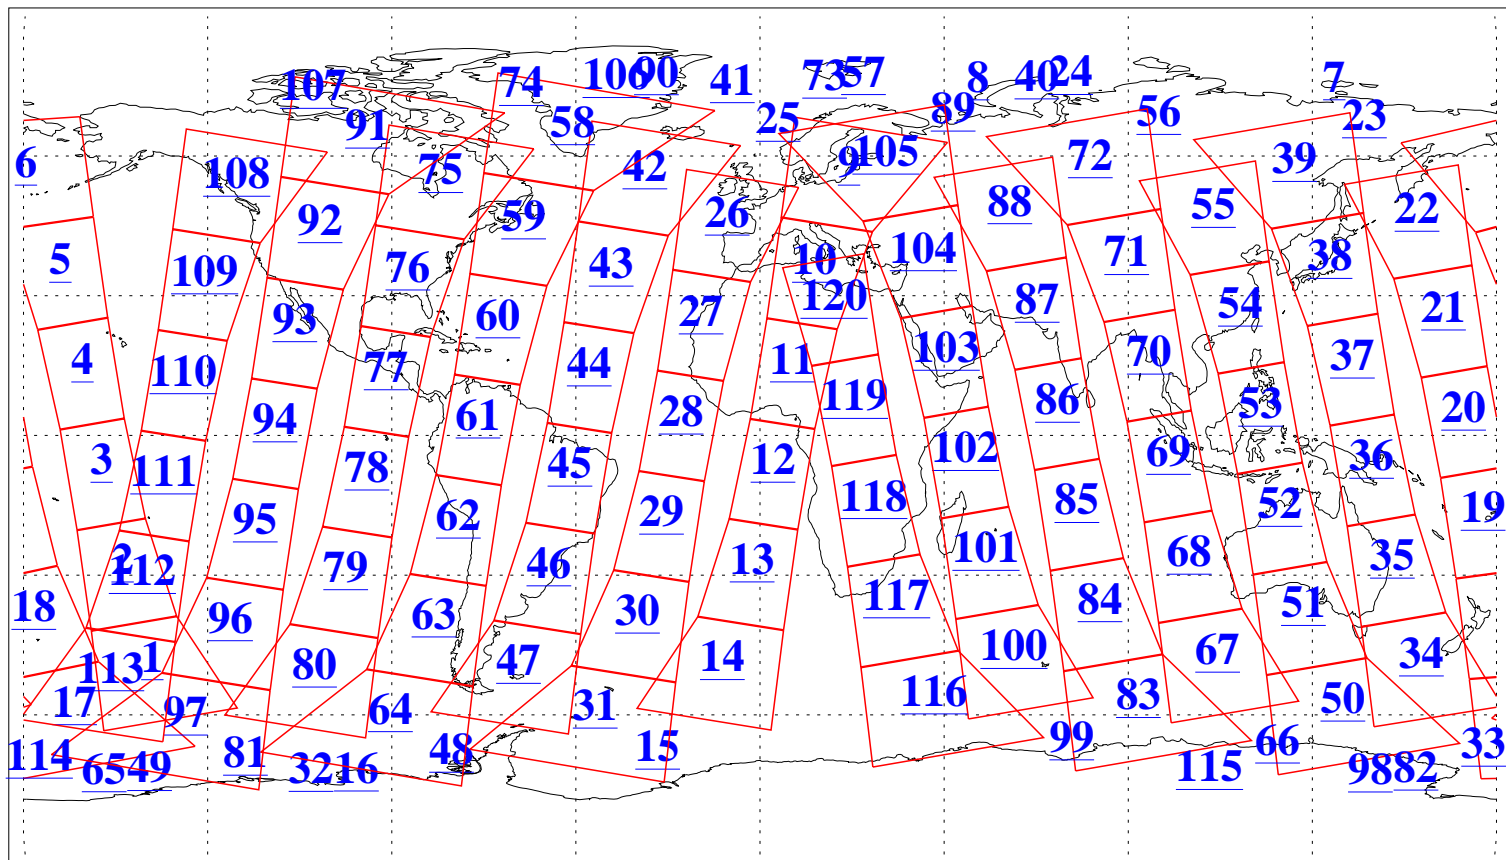

L1B Availability
AMSU Granules: 240
HSB Granules: 0
AIRS Granules: 240

29 Jul 2003
DoY 210
Aqua Day 451
Granules: 1 to 120

Granules: 121 to 240

Legend: AMSU Available, HSB Available, AIRS Available

L1B Availability
AMSU Granules: 240
HSB Granules: 0
AIRS Granules: 240

29 Jul 2003
DoY 210
Aqua Day 451

Ascending Granules

Descending Granules

Legend: AMSU Available, HSB Available, AIRS Available

L1B Availability
 AMSU Granules: 240
 HSB Granules: 0
 AIRS Granules: 240

29 Jul 2003
 DoY 210
 Aqua Day 451

Northern Hemisphere Granules

Southern Hemisphere Granules

Legend: AMSU Available, HSB Available, AIRS Available