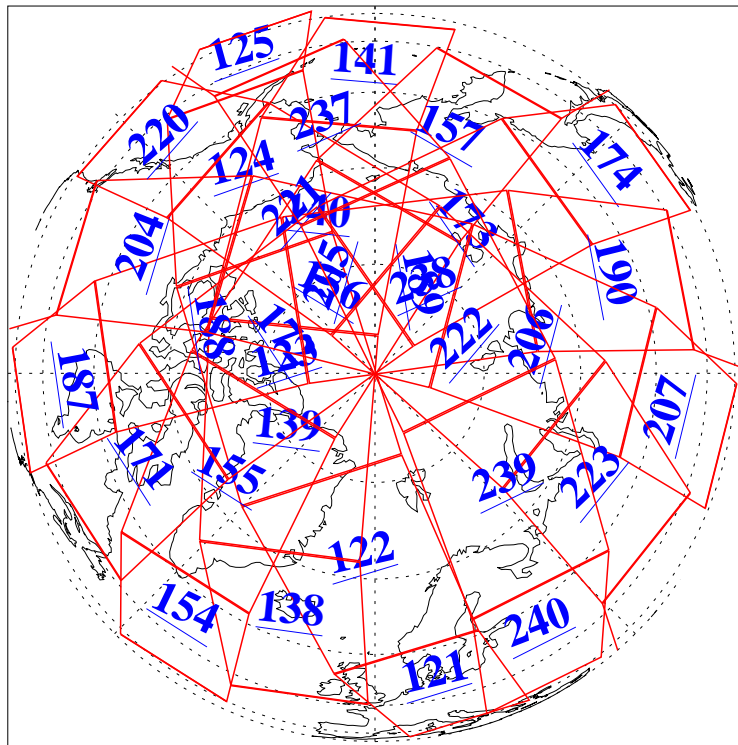

L1B Availability
AMSU Granules: 240
HSB Granules: 0
AIRS Granules: 240

29 Jul 2003
DoY 210
Aqua Day 451
Granules: 1 to 120

Granules: 121 to 240

Legend: AMSU Available, HSB Available, AIRS Available

L1B Availability
AMSU Granules: 240
HSB Granules: 0
AIRS Granules: 240

29 Jul 2003
DoY 210
Aqua Day 451

Ascending Granules

Descending Granules

Legend: AMSU Available, HSB Available, AIRS Available

L1B Availability
 AMSU Granules: 240
 HSB Granules: 0
 AIRS Granules: 240

29 Jul 2003
 DoY 210
 Aqua Day 451

Northern Hemisphere Granules

Southern Hemisphere Granules

Legend: AMSU Available, HSB Available, AIRS Available