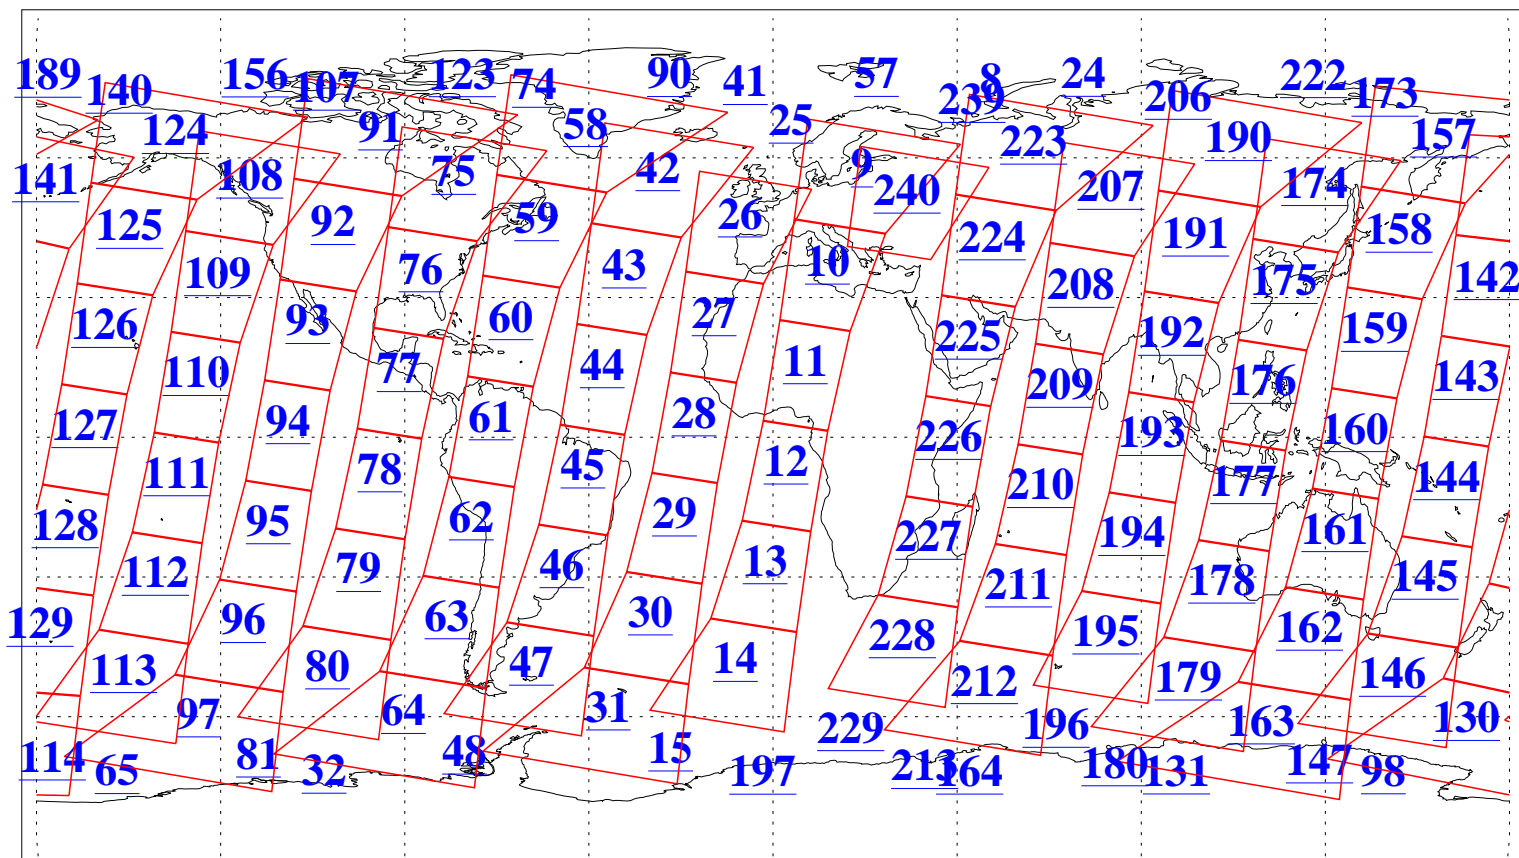

L1B Availability
AMSU Granules: 240
HSB Granules: 0
AIRS Granules: 240

29 Jul 2003
DoY 210
Aqua Day 451
Granules: 1 to 120

Granules: 121 to 240

Legend: AMSU Available, HSB Available, AIRS Available

L1B Availability
AMSU Granules: 240
HSB Granules: 0
AIRS Granules: 240

29 Jul 2003
DoY 210
Aqua Day 451

Ascending Granules

Descending Granules

Legend: AMSU Available, HSB Available, AIRS Available

L1B Availability
 AMSU Granules: 240
 HSB Granules: 0
 AIRS Granules: 240

29 Jul 2003
 DoY 210
 Aqua Day 451

Northern Hemisphere Granules

Southern Hemisphere Granules

Legend: AMSU Available, HSB Available, AIRS Available