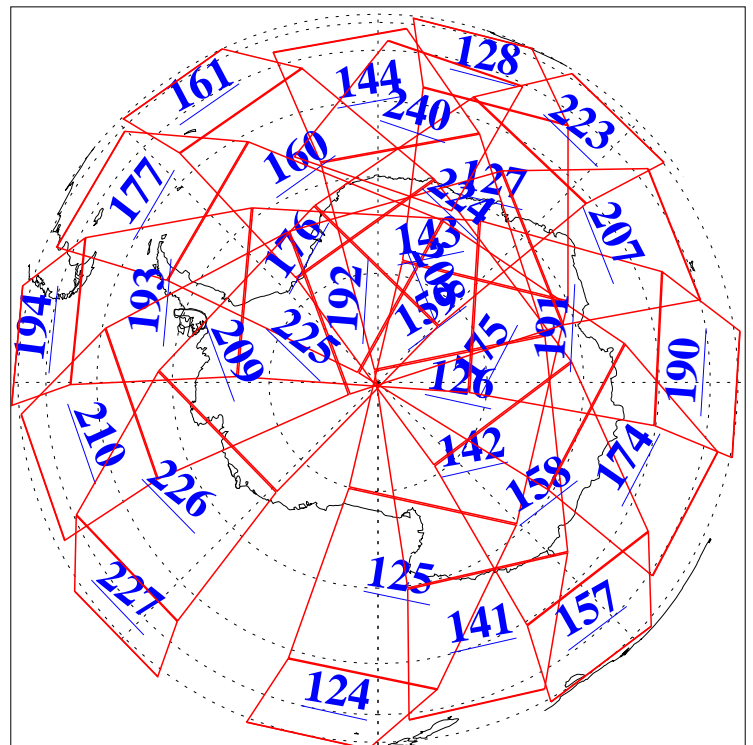

L1B Availability  
AMSU Granules: 240  
HSB Granules: 0  
AIRS Granules: 240

26 Jul 2003  
DoY 207  
Aqua Day 448  
Granules: 1 to 120

Granules: 121 to 240

Legend: AMSU Available, HSB Available, AIRS Available

L1B Availability  
AMSU Granules: 240  
HSB Granules: 0  
AIRS Granules: 240

26 Jul 2003  
DoY 207  
Aqua Day 448

Ascending Granules

Descending Granules

Legend: AMSU Available, HSB Available, AIRS Available

L1B Availability  
 AMSU Granules: 240  
 HSB Granules: 0  
 AIRS Granules: 240

26 Jul 2003  
 DoY 207  
 Aqua Day 448

Northern Hemisphere Granules

Southern Hemisphere Granules

Legend: AMSU Available, HSB Available, AIRS Available