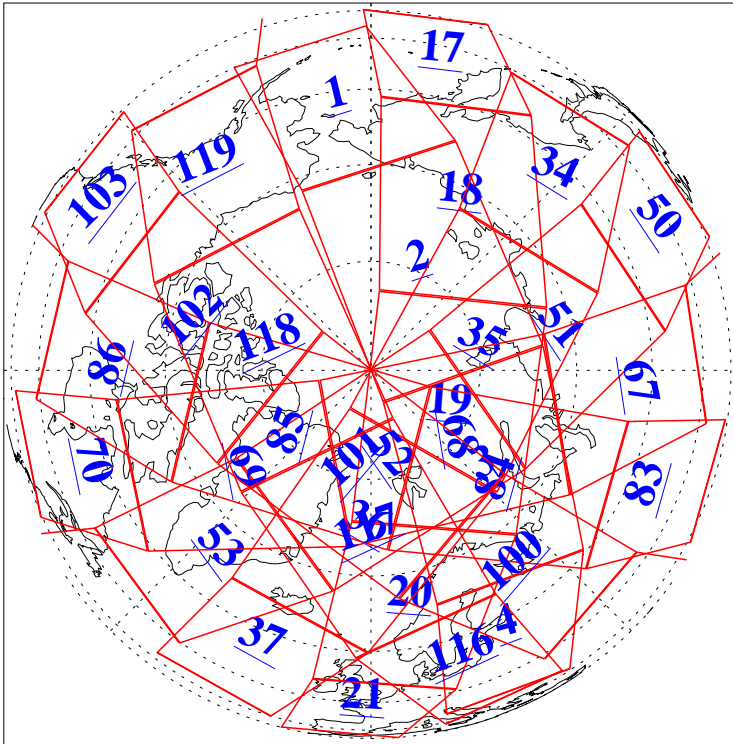

L1B Availability  
AMSU Granules: 240  
HSB Granules: 0  
AIRS Granules: 240

26 Jul 2003  
DoY 207  
Aqua Day 448  
Granules: 1 to 120

Granules: 121 to 240

Legend: AMSU Available, HSB Available, AIRS Available

L1B Availability  
AMSU Granules: 240  
HSB Granules: 0  
AIRS Granules: 240

26 Jul 2003  
DoY 207  
Aqua Day 448

Ascending Granules

Descending Granules

Legend: AMSU Available, HSB Available, AIRS Available

L1B Availability  
 AMSU Granules: 240  
 HSB Granules: 0  
 AIRS Granules: 240

26 Jul 2003  
 DoY 207  
 Aqua Day 448

Northern Hemisphere Granules

Southern Hemisphere Granules

Legend: AMSU Available, HSB Available, AIRS Available