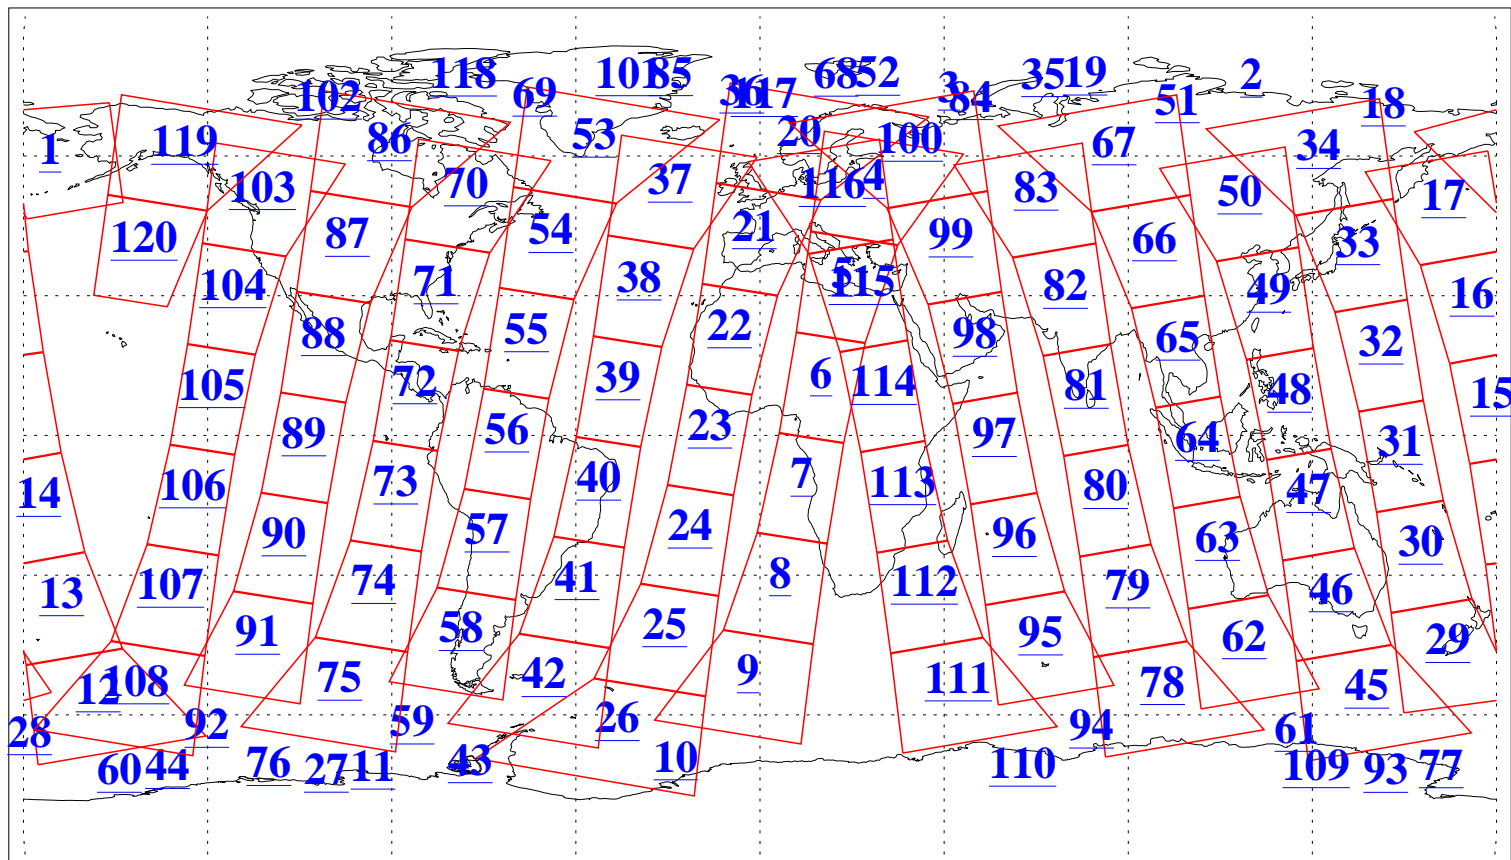

L1B Availability  
AMSU Granules: 240  
HSB Granules: 0  
AIRS Granules: 240

26 Jul 2003  
DoY 207  
Aqua Day 448  
Granules: 1 to 120

Granules: 121 to 240

Legend: AMSU Available, HSB Available, AIRS Available

L1B Availability  
AMSU Granules: 240  
HSB Granules: 0  
AIRS Granules: 240

26 Jul 2003  
DoY 207  
Aqua Day 448

Ascending Granules

Descending Granules

Legend: AMSU Available, HSB Available, AIRS Available

L1B Availability  
 AMSU Granules: 240  
 HSB Granules: 0  
 AIRS Granules: 240

26 Jul 2003  
 DoY 207  
 Aqua Day 448

Northern Hemisphere Granules

Southern Hemisphere Granules

Legend: AMSU Available, HSB Available, AIRS Available