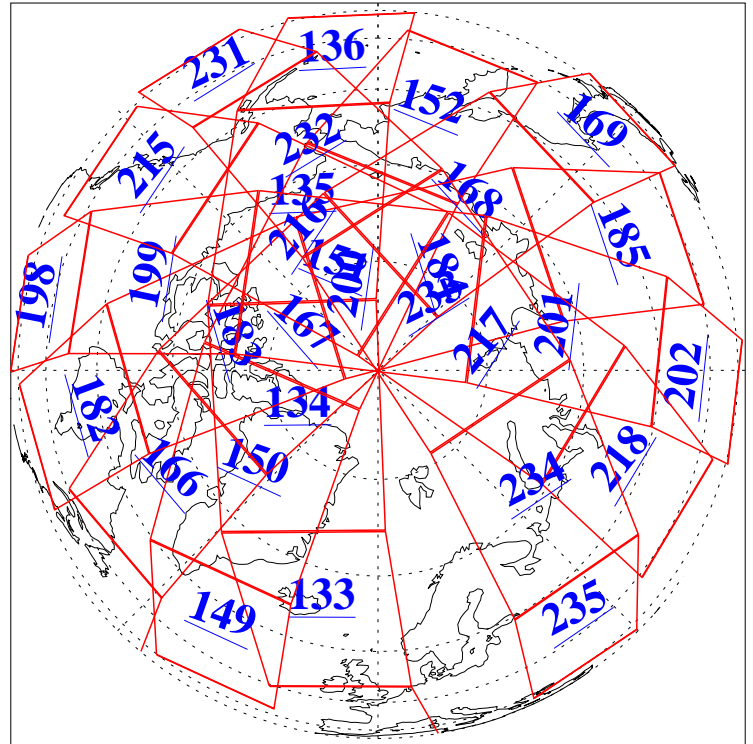

L1B Availability  
AMSU Granules: 240  
HSB Granules: 0  
AIRS Granules: 240

26 Jul 2003  
DoY 207  
Aqua Day 448  
Granules: 1 to 120

Granules: 121 to 240

Legend: AMSU Available, HSB Available, AIRS Available

L1B Availability  
AMSU Granules: 240  
HSB Granules: 0  
AIRS Granules: 240

26 Jul 2003  
DoY 207  
Aqua Day 448

Ascending Granules

Descending Granules

Legend: AMSU Available, HSB Available, AIRS Available

L1B Availability  
 AMSU Granules: 240  
 HSB Granules: 0  
 AIRS Granules: 240

26 Jul 2003  
 DoY 207  
 Aqua Day 448

Northern Hemisphere Granules

Southern Hemisphere Granules

Legend: AMSU Available, HSB Available, AIRS Available