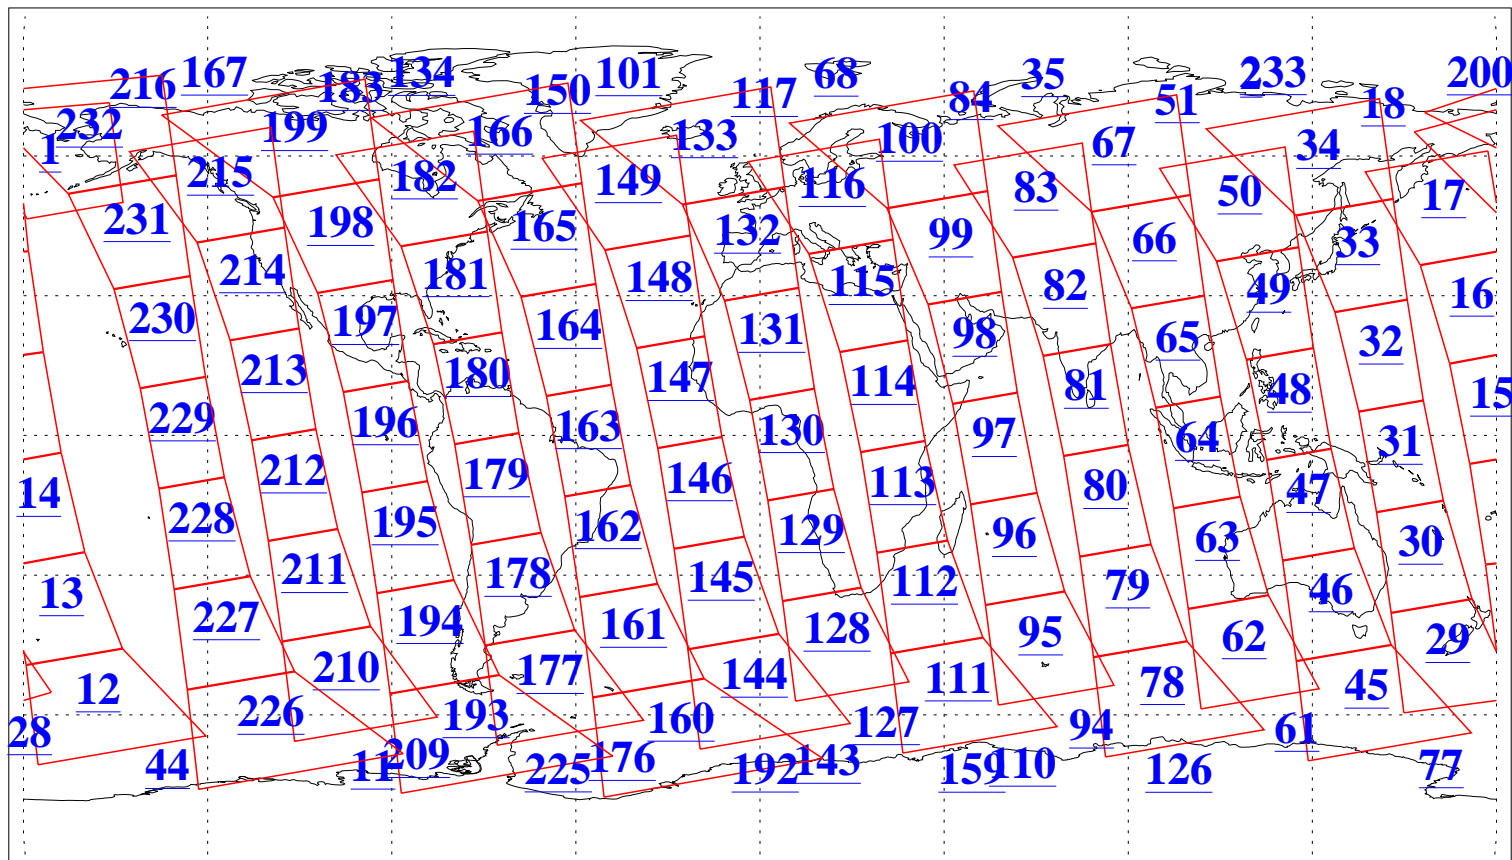

L1B Availability  
AMSU Granules: 240  
HSB Granules: 0  
AIRS Granules: 240

26 Jul 2003  
DoY 207  
Aqua Day 448  
Granules: 1 to 120

Granules: 121 to 240

Legend: AMSU Available, HSB Available, AIRS Available

L1B Availability  
AMSU Granules: 240  
HSB Granules: 0  
AIRS Granules: 240

26 Jul 2003  
DoY 207  
Aqua Day 448

Ascending Granules

Descending Granules

Legend: AMSU Available, HSB Available, AIRS Available

L1B Availability  
 AMSU Granules: 240  
 HSB Granules: 0  
 AIRS Granules: 240

26 Jul 2003  
 DoY 207  
 Aqua Day 448

Northern Hemisphere Granules

Southern Hemisphere Granules

Legend: AMSU Available, HSB Available, AIRS Available