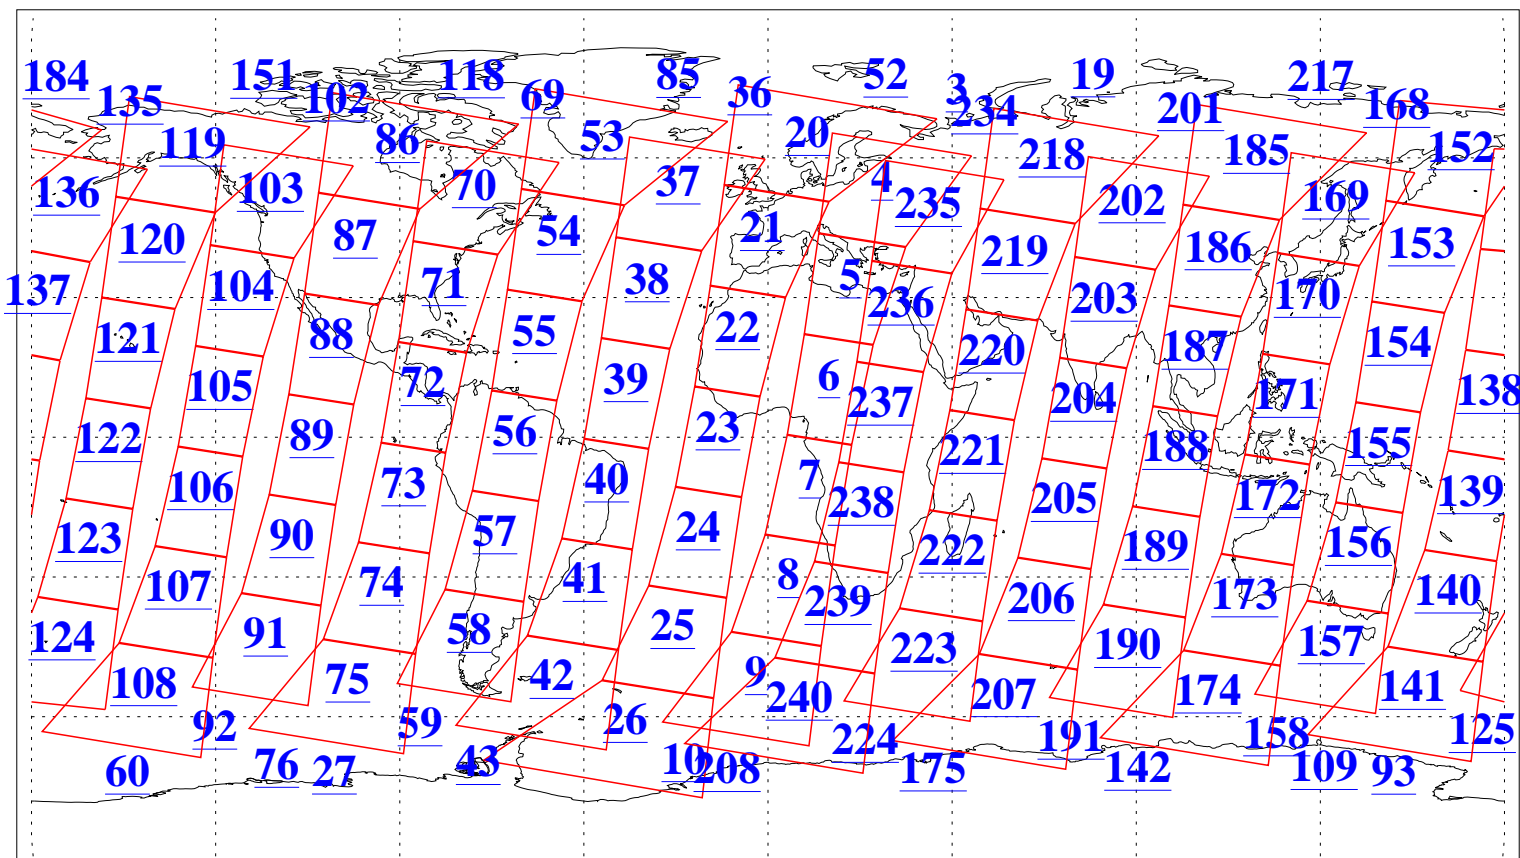

L1B Availability  
AMSU Granules: 240  
HSB Granules: 0  
AIRS Granules: 240

26 Jul 2003  
DoY 207  
Aqua Day 448  
Granules: 1 to 120

Granules: 121 to 240

Legend: AMSU Available, HSB Available, AIRS Available

L1B Availability  
AMSU Granules: 240  
HSB Granules: 0  
AIRS Granules: 240

26 Jul 2003  
DoY 207  
Aqua Day 448

Ascending Granules

Descending Granules

Legend: AMSU Available, HSB Available, AIRS Available

L1B Availability  
 AMSU Granules: 240  
 HSB Granules: 0  
 AIRS Granules: 240

26 Jul 2003  
 DoY 207  
 Aqua Day 448

Northern Hemisphere Granules

Southern Hemisphere Granules

Legend: AMSU Available, HSB Available, AIRS Available