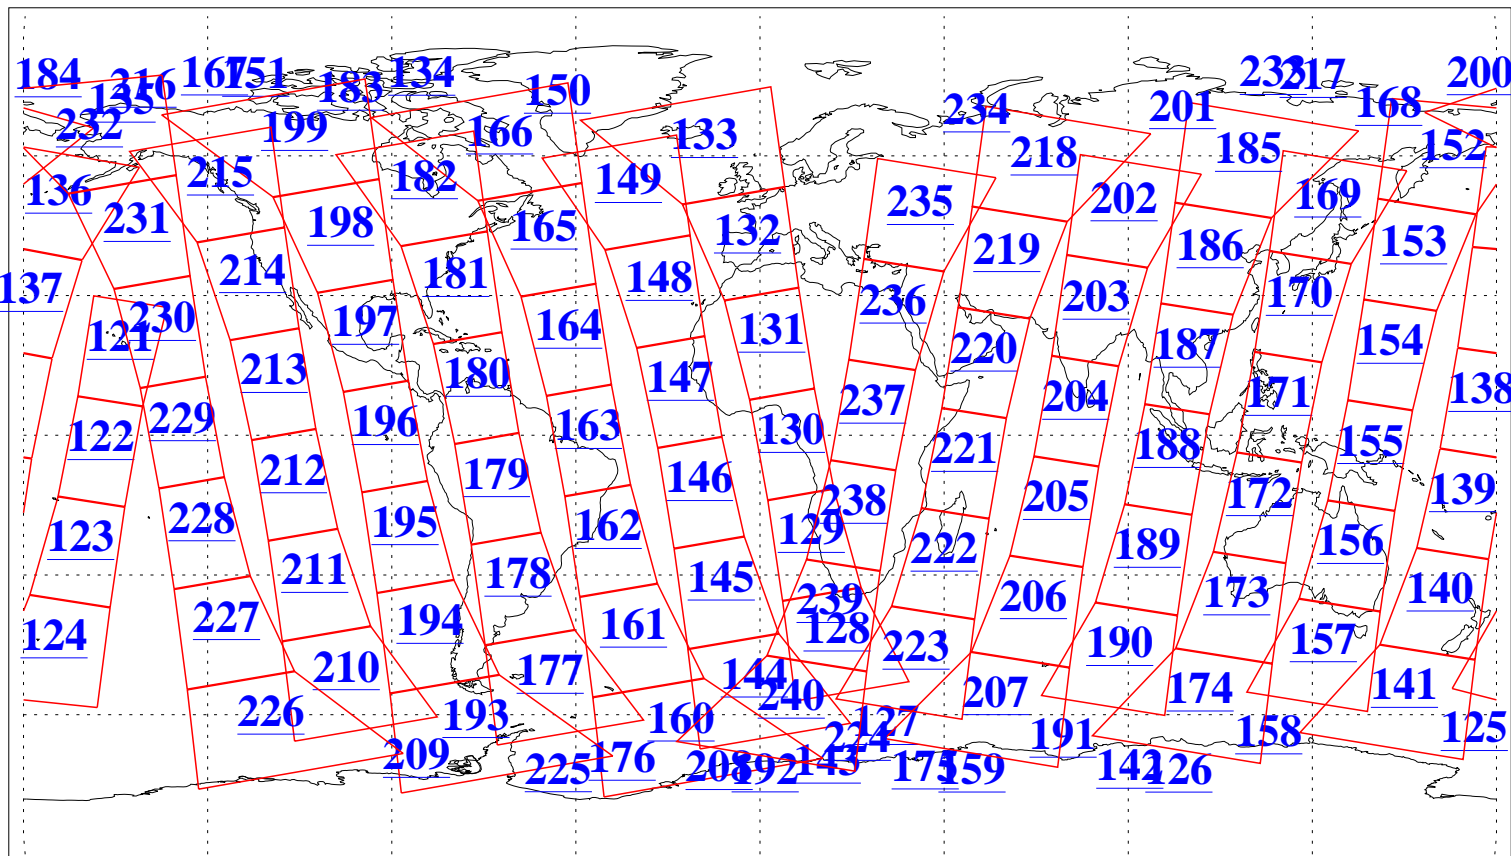

L1B Availability  
AMSU Granules: 240  
HSB Granules: 0  
AIRS Granules: 240

26 Jul 2003  
DoY 207  
Aqua Day 448  
Granules: 1 to 120

Granules: 121 to 240

Legend: AMSU Available, HSB Available, AIRS Available

L1B Availability  
AMSU Granules: 240  
HSB Granules: 0  
AIRS Granules: 240

26 Jul 2003  
DoY 207  
Aqua Day 448

Ascending Granules

Descending Granules

Legend: AMSU Available, HSB Available, AIRS Available

L1B Availability  
 AMSU Granules: 240  
 HSB Granules: 0  
 AIRS Granules: 240

26 Jul 2003  
 DoY 207  
 Aqua Day 448

Northern Hemisphere Granules

Southern Hemisphere Granules

Legend: AMSU Available, HSB Available, AIRS Available