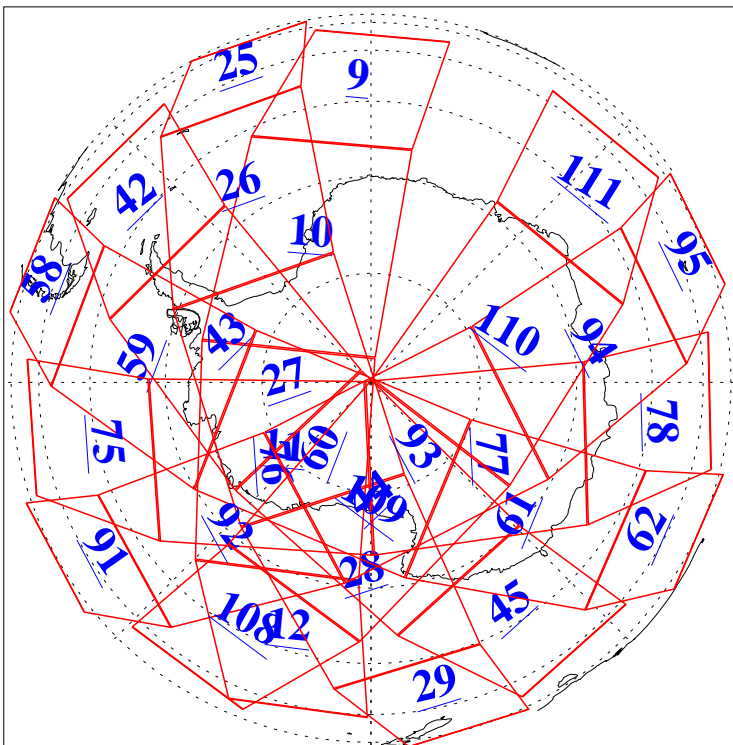

L1B Availability  
AMSU Granules: 240  
HSB Granules: 0  
AIRS Granules: 240

26 Jul 2003  
DoY 207  
Aqua Day 448  
Granules: 1 to 120

Granules: 121 to 240

Legend: AMSU Available, HSB Available, AIRS Available

L1B Availability  
AMSU Granules: 240  
HSB Granules: 0  
AIRS Granules: 240

26 Jul 2003  
DoY 207  
Aqua Day 448

Ascending Granules

Descending Granules

Legend: AMSU Available, HSB Available, AIRS Available

L1B Availability  
 AMSU Granules: 240  
 HSB Granules: 0  
 AIRS Granules: 240

26 Jul 2003  
 DoY 207  
 Aqua Day 448

Northern Hemisphere Granules

Southern Hemisphere Granules

Legend: AMSU Available, HSB Available, AIRS Available