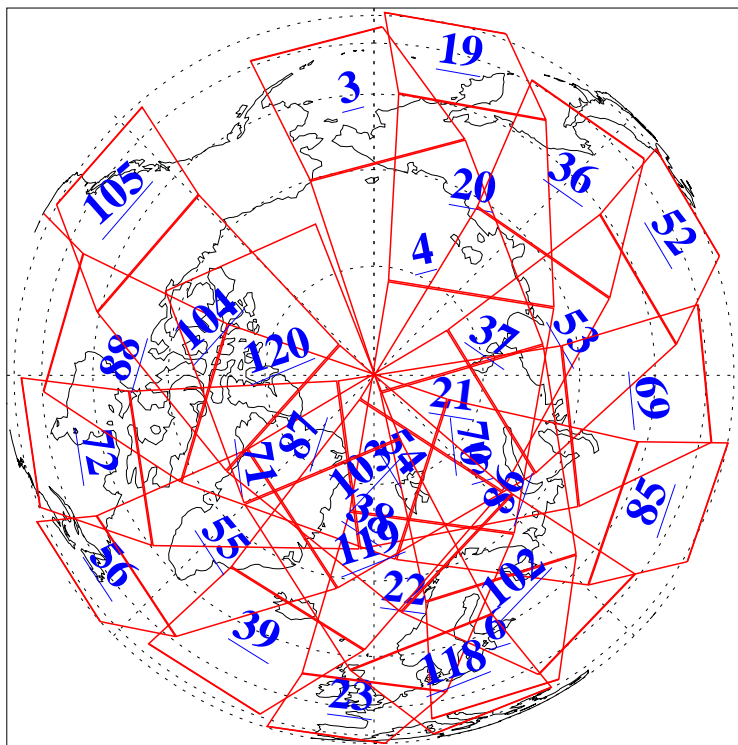

L1B Availability
AMSU Granules: 240
HSB Granules: 0
AIRS Granules: 240

24 Jul 2003
DoY 205
Aqua Day 446
Granules: 1 to 120

Granules: 121 to 240

Legend: AMSU Available, HSB Available, AIRS Available

L1B Availability
AMSU Granules: 240
HSB Granules: 0
AIRS Granules: 240

24 Jul 2003
DoY 205
Aqua Day 446

Ascending Granules

Descending Granules

Legend: AMSU Available, HSB Available, AIRS Available

L1B Availability
AMSU Granules: 240
HSB Granules: 0
AIRS Granules: 240

24 Jul 2003
DoY 205
Aqua Day 446

Northern Hemisphere Granules

Southern Hemisphere Granules

Legend: AMSU Available, HSB Available, AIRS Available