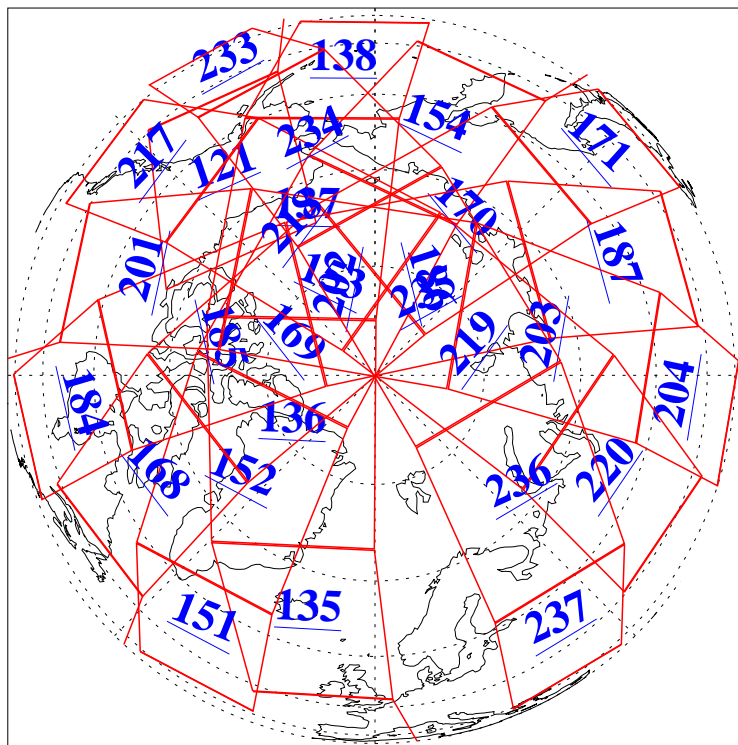

L1B Availability
AMSU Granules: 240
HSB Granules: 0
AIRS Granules: 240

24 Jul 2003
DoY 205
Aqua Day 446
Granules: 1 to 120

Granules: 121 to 240

Legend: AMSU Available, HSB Available, AIRS Available

L1B Availability
AMSU Granules: 240
HSB Granules: 0
AIRS Granules: 240

24 Jul 2003
DoY 205
Aqua Day 446

Ascending Granules

Descending Granules

Legend: AMSU Available, HSB Available, AIRS Available

L1B Availability
AMSU Granules: 240
HSB Granules: 0
AIRS Granules: 240

24 Jul 2003
DoY 205
Aqua Day 446

Northern Hemisphere Granules

Southern Hemisphere Granules

Legend: AMSU Available, HSB Available, AIRS Available