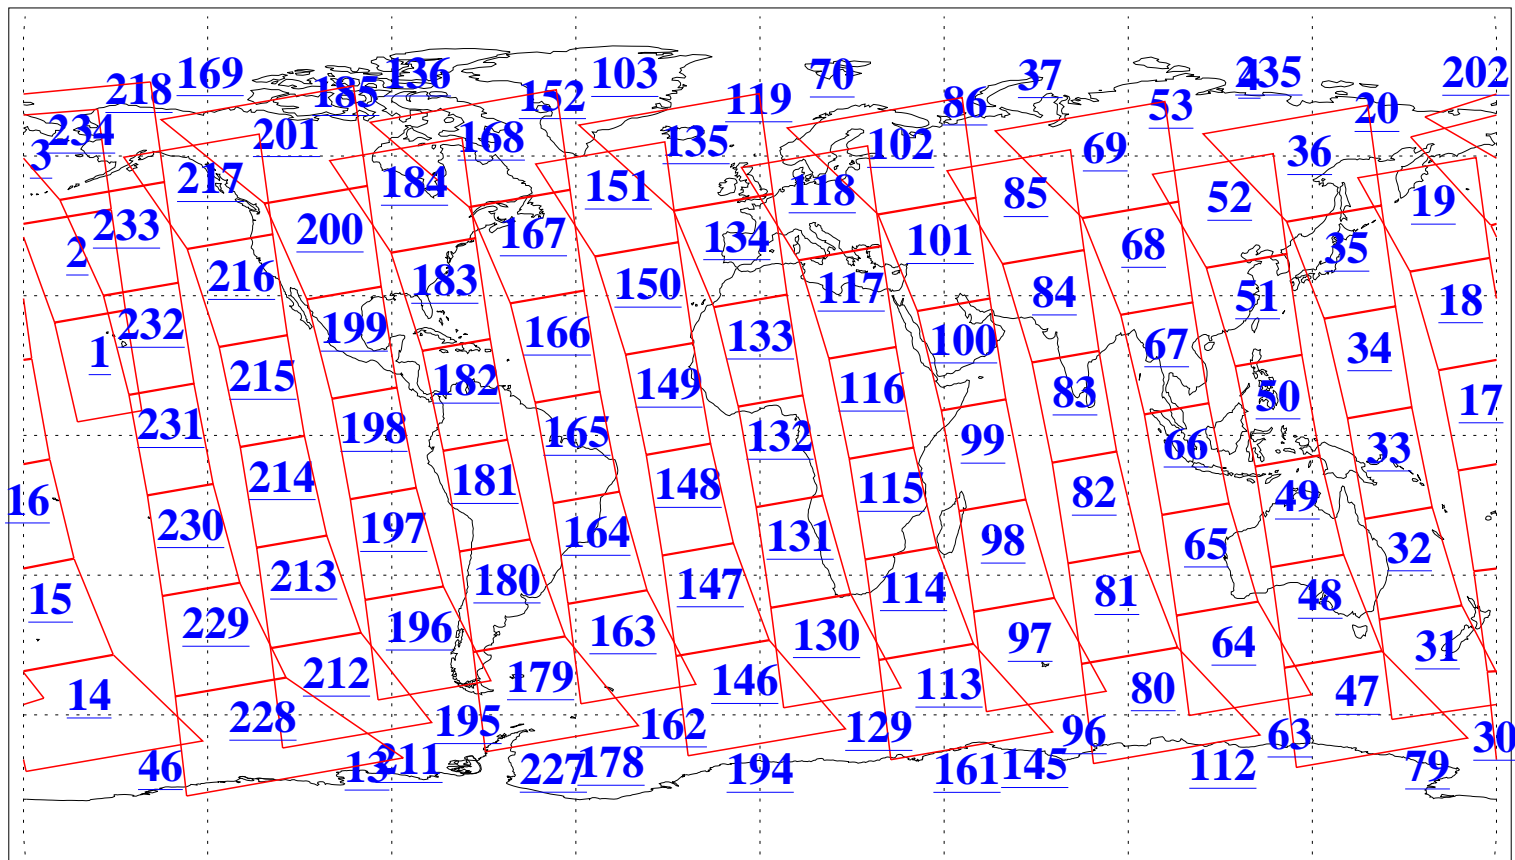

L1B Availability
AMSU Granules: 240
HSB Granules: 0
AIRS Granules: 240

24 Jul 2003
DoY 205
Aqua Day 446
Granules: 1 to 120

Granules: 121 to 240

Legend: AMSU Available, HSB Available, AIRS Available

L1B Availability
AMSU Granules: 240
HSB Granules: 0
AIRS Granules: 240

24 Jul 2003
DoY 205
Aqua Day 446

Ascending Granules

Descending Granules

Legend: AMSU Available, HSB Available, AIRS Available

L1B Availability
AMSU Granules: 240
HSB Granules: 0
AIRS Granules: 240

24 Jul 2003
DoY 205
Aqua Day 446

Northern Hemisphere Granules

Southern Hemisphere Granules

Legend: AMSU Available, HSB Available, AIRS Available