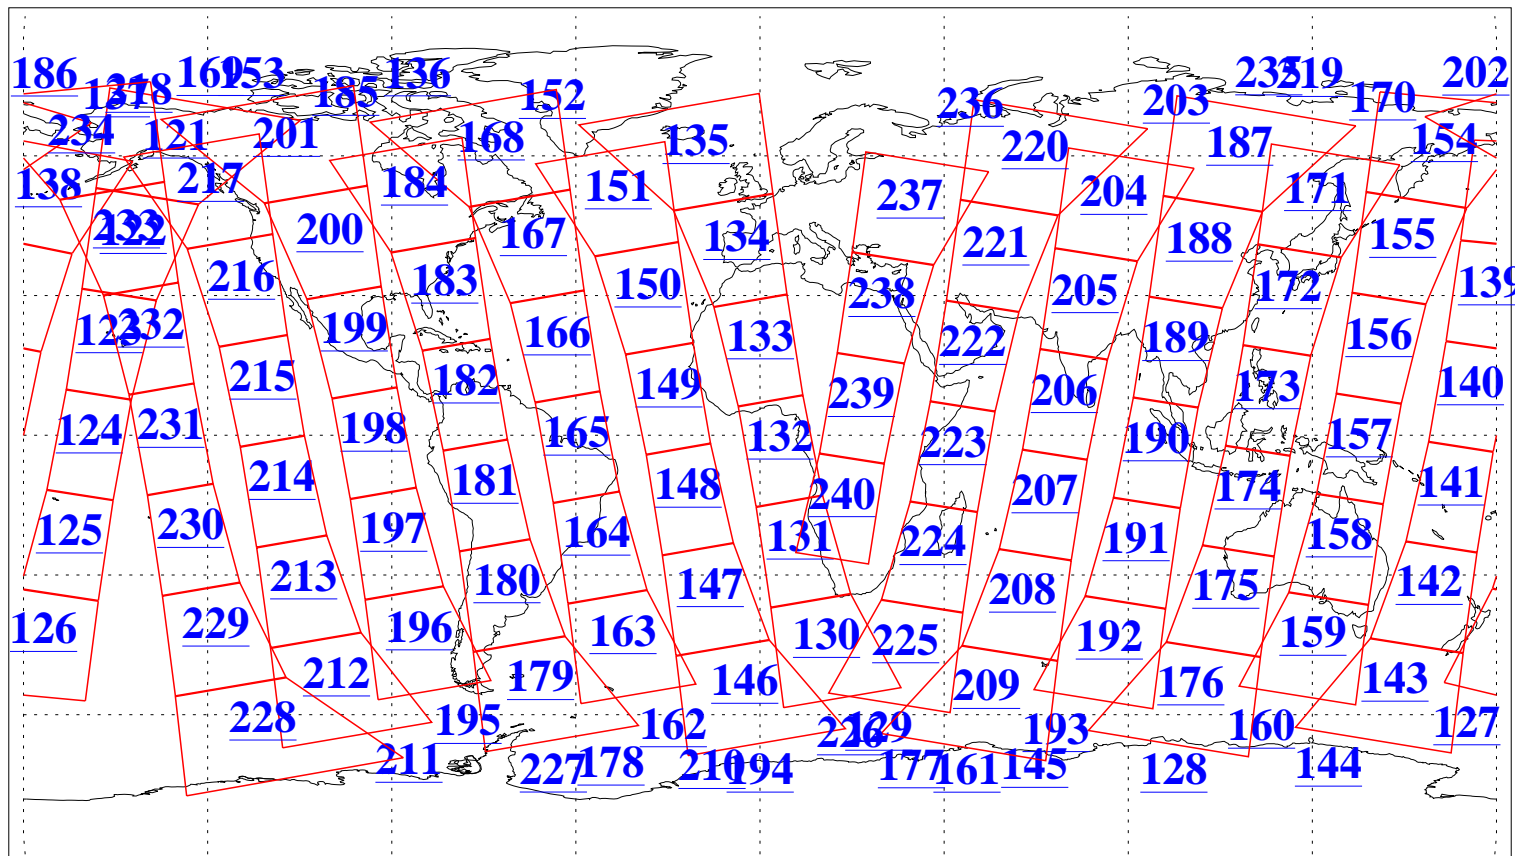

L1B Availability
AMSU Granules: 240
HSB Granules: 0
AIRS Granules: 240

24 Jul 2003
DoY 205
Aqua Day 446
Granules: 1 to 120

Granules: 121 to 240

Legend: AMSU Available, HSB Available, AIRS Available

L1B Availability
AMSU Granules: 240
HSB Granules: 0
AIRS Granules: 240

24 Jul 2003
DoY 205
Aqua Day 446

Ascending Granules

Descending Granules

Legend: AMSU Available, HSB Available, AIRS Available

L1B Availability
AMSU Granules: 240
HSB Granules: 0
AIRS Granules: 240

24 Jul 2003
DoY 205
Aqua Day 446