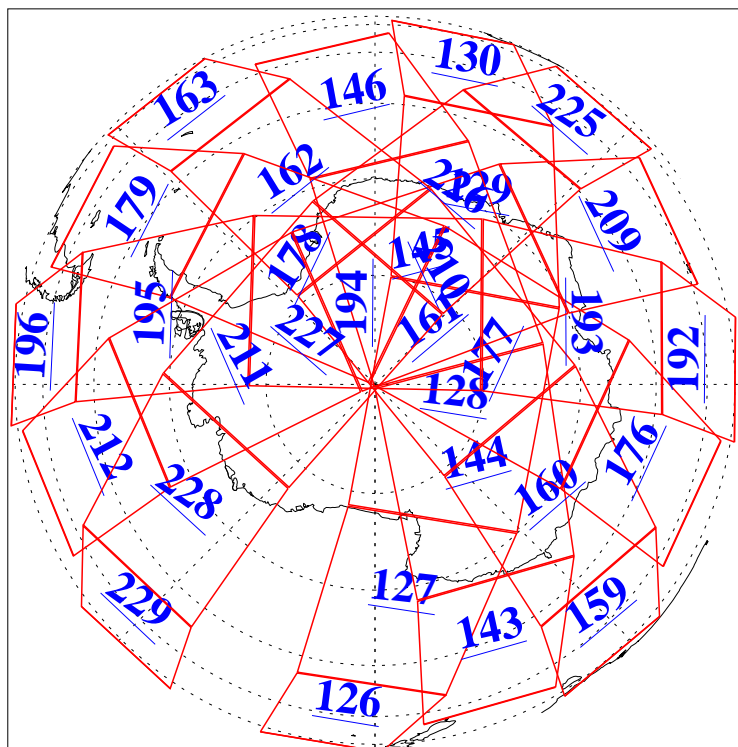

L1B Availability
AMSU Granules: 240
HSB Granules: 0
AIRS Granules: 240

24 Jul 2003
DoY 205
Aqua Day 446
Granules: 1 to 120

Granules: 121 to 240

Legend: AMSU Available, HSB Available, AIRS Available

L1B Availability
AMSU Granules: 240
HSB Granules: 0
AIRS Granules: 240

24 Jul 2003
DoY 205
Aqua Day 446

Ascending Granules

Descending Granules

Legend: AMSU Available, HSB Available, AIRS Available

L1B Availability
AMSU Granules: 240
HSB Granules: 0
AIRS Granules: 240

24 Jul 2003
DoY 205
Aqua Day 446

Northern Hemisphere Granules

Southern Hemisphere Granules

Legend: AMSU Available, HSB Available, AIRS Available