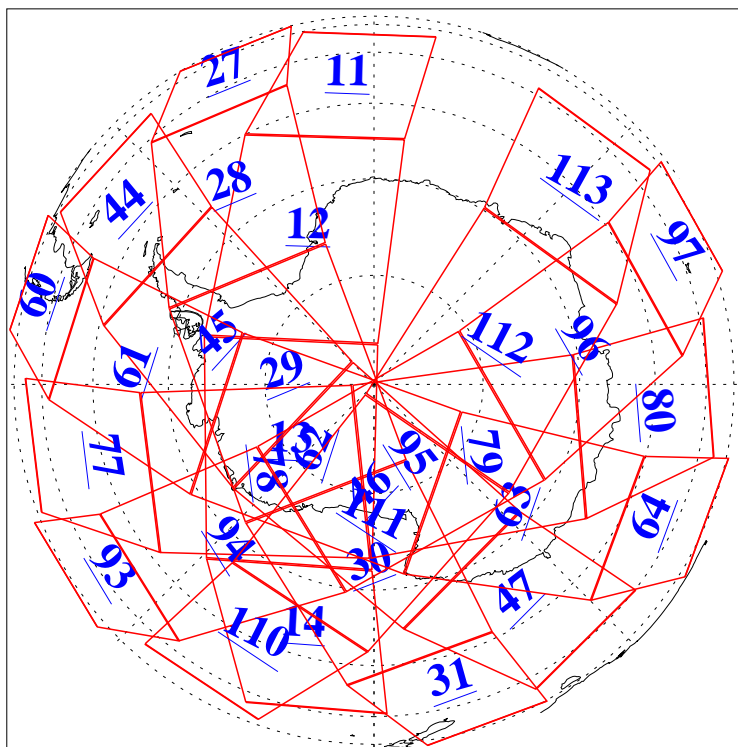

L1B Availability
AMSU Granules: 240
HSB Granules: 0
AIRS Granules: 240

24 Jul 2003
DoY 205
Aqua Day 446
Granules: 1 to 120

Granules: 121 to 240

Legend: AMSU Available, HSB Available, AIRS Available

L1B Availability
AMSU Granules: 240
HSB Granules: 0
AIRS Granules: 240

24 Jul 2003
DoY 205
Aqua Day 446

Ascending Granules

Descending Granules

Legend: AMSU Available, HSB Available, AIRS Available

L1B Availability
AMSU Granules: 240
HSB Granules: 0
AIRS Granules: 240

24 Jul 2003
DoY 205
Aqua Day 446

Northern Hemisphere Granules

Southern Hemisphere Granules

Legend: AMSU Available, HSB Available, AIRS Available