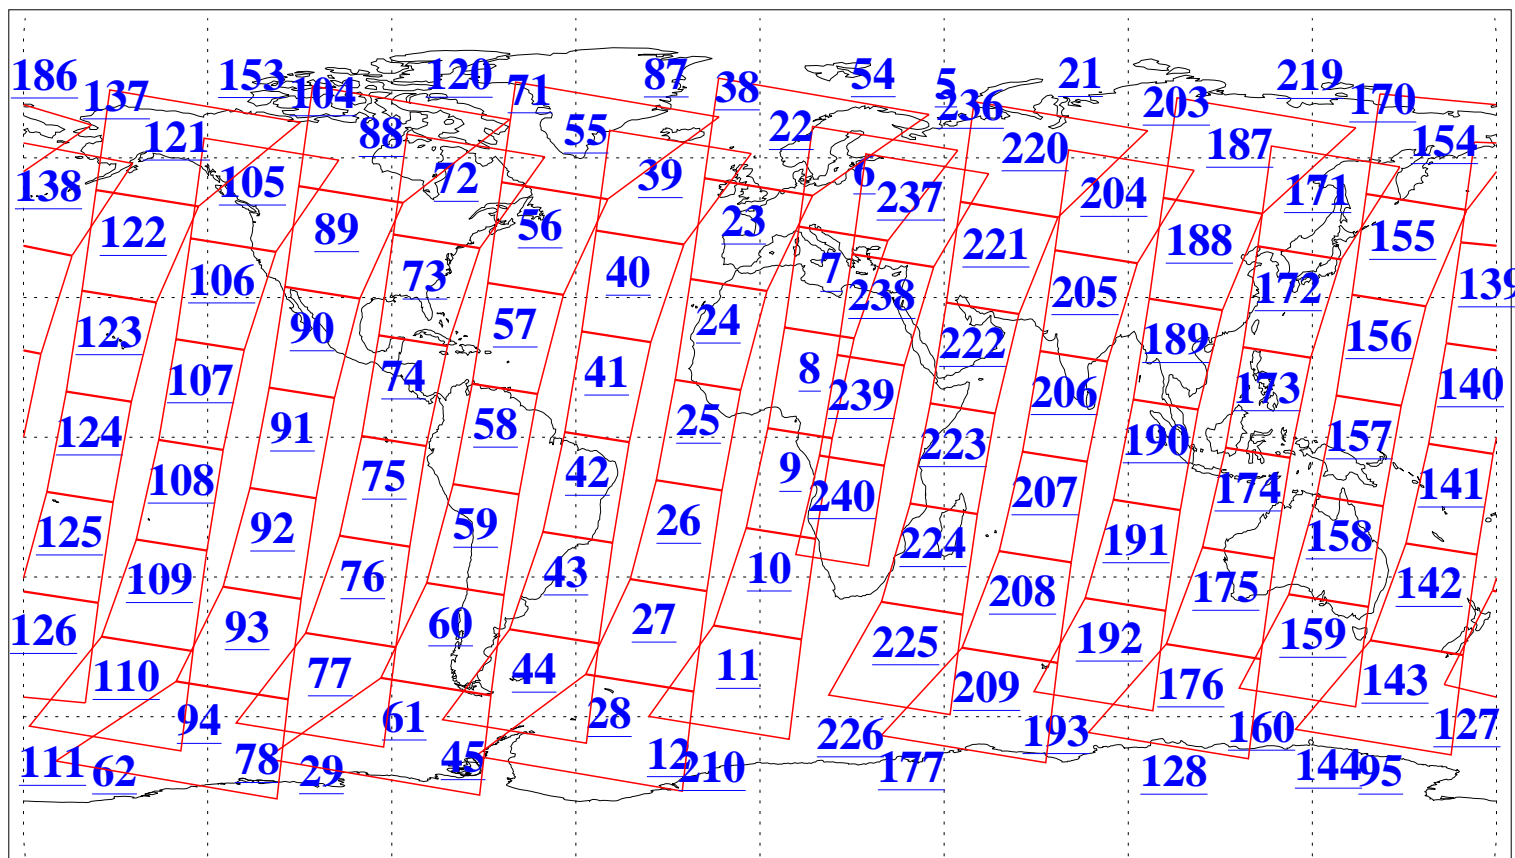

L1B Availability
AMSU Granules: 240
HSB Granules: 0
AIRS Granules: 240

24 Jul 2003
DoY 205
Aqua Day 446
Granules: 1 to 120

Granules: 121 to 240

Legend: AMSU Available, HSB Available, AIRS Available

L1B Availability
AMSU Granules: 240
HSB Granules: 0
AIRS Granules: 240

24 Jul 2003
DoY 205
Aqua Day 446

Ascending Granules

Descending Granules

Legend: AMSU Available, HSB Available, AIRS Available

L1B Availability
AMSU Granules: 240
HSB Granules: 0
AIRS Granules: 240

24 Jul 2003
DoY 205
Aqua Day 446

Northern Hemisphere Granules

Southern Hemisphere Granules

Legend: AMSU Available, HSB Available, AIRS Available