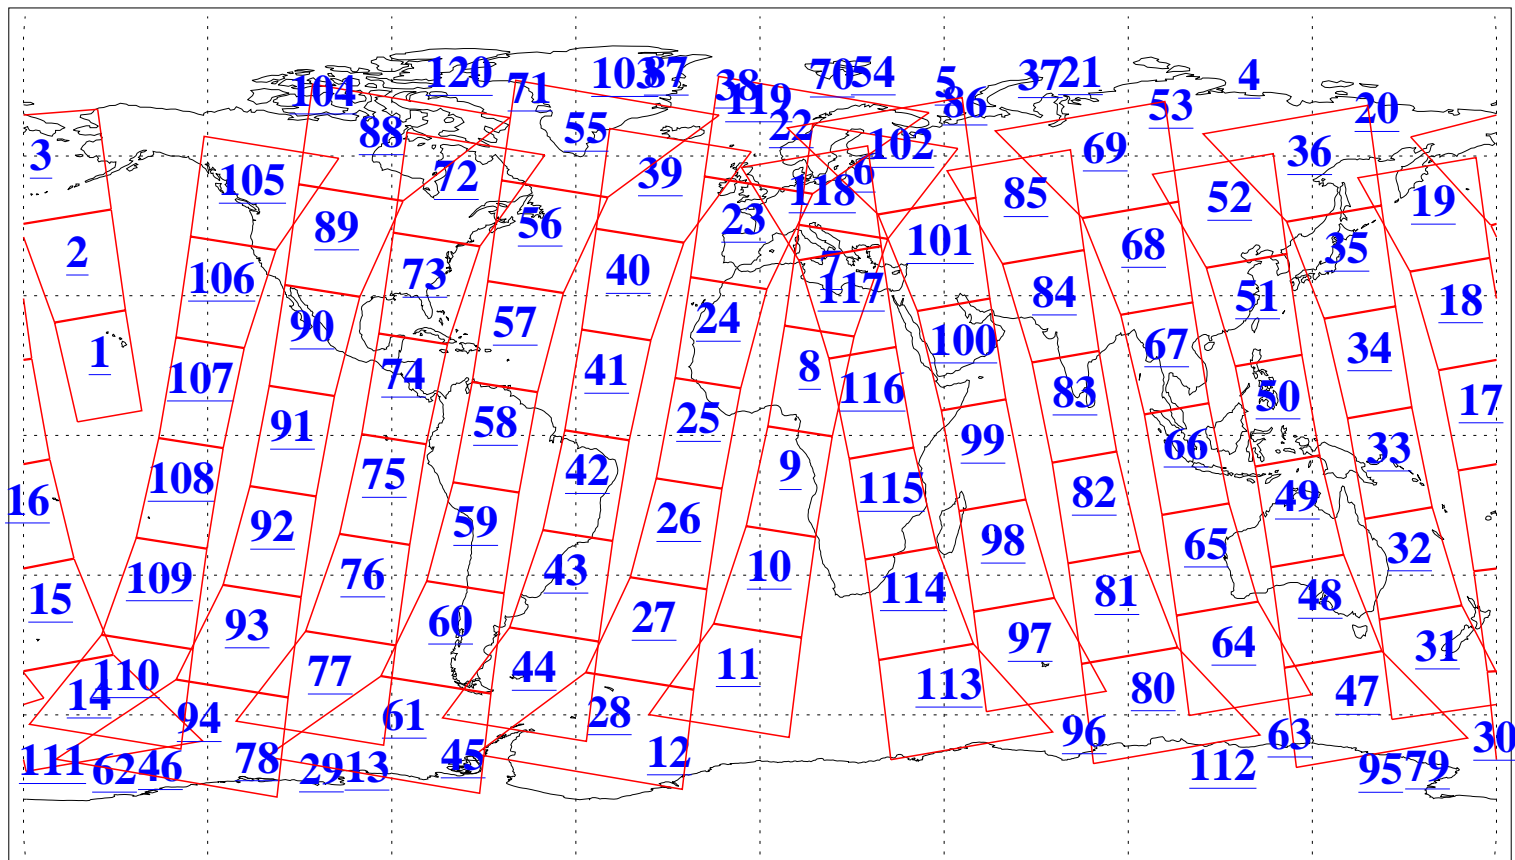

L1B Availability
AMSU Granules: 240
HSB Granules: 0
AIRS Granules: 240

24 Jul 2003
DoY 205
Aqua Day 446
Granules: 1 to 120

Granules: 121 to 240

Legend: AMSU Available, HSB Available, AIRS Available

L1B Availability
AMSU Granules: 240
HSB Granules: 0
AIRS Granules: 240

24 Jul 2003
DoY 205
Aqua Day 446

Ascending Granules

Descending Granules

Legend: AMSU Available, HSB Available, AIRS Available

L1B Availability
AMSU Granules: 240
HSB Granules: 0
AIRS Granules: 240

24 Jul 2003
DoY 205
Aqua Day 446

Northern Hemisphere Granules

Southern Hemisphere Granules

Legend: AMSU Available, HSB Available, AIRS Available