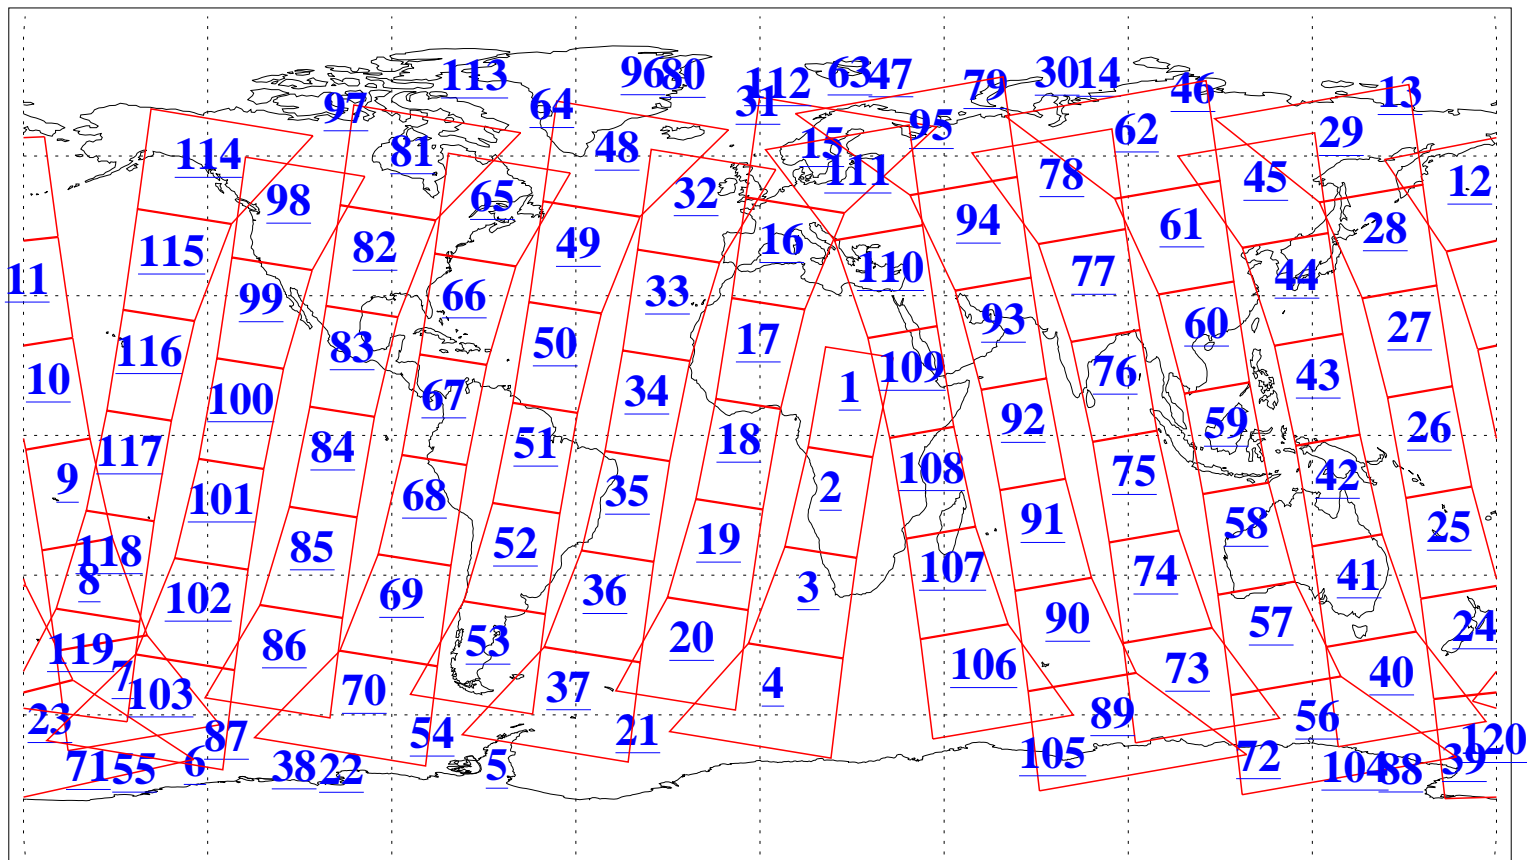

L1B Availability  
AMSU Granules: 240  
HSB Granules: 0  
AIRS Granules: 240

23 Jul 2003  
DoY 204  
Aqua Day 445  
Granules: 1 to 120

Granules: 121 to 240

Legend: AMSU Available, HSB Available, AIRS Available

L1B Availability  
AMSU Granules: 240  
HSB Granules: 0  
AIRS Granules: 240

23 Jul 2003  
DoY 204  
Aqua Day 445

Ascending Granules

Descending Granules

Legend: AMSU Available, HSB Available, AIRS Available

L1B Availability  
AMSU Granules: 240  
HSB Granules: 0  
AIRS Granules: 240

23 Jul 2003  
DoY 204  
Aqua Day 445

Northern Hemisphere Granules

Southern Hemisphere Granules

Legend: AMSU Available, HSB Available, AIRS Available