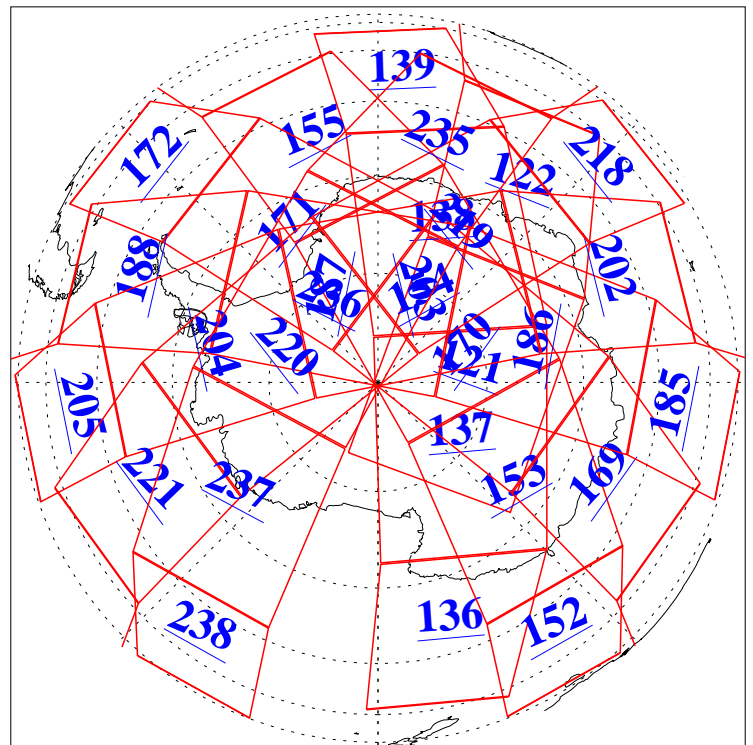

L1B Availability  
AMSU Granules: 240  
HSB Granules: 0  
AIRS Granules: 240

23 Jul 2003  
DoY 204  
Aqua Day 445  
Granules: 1 to 120

Granules: 121 to 240

Legend: AMSU Available, HSB Available, AIRS Available

L1B Availability  
AMSU Granules: 240  
HSB Granules: 0  
AIRS Granules: 240

23 Jul 2003  
DoY 204  
Aqua Day 445

Ascending Granules

Descending Granules

Legend: AMSU Available, HSB Available, AIRS Available

L1B Availability  
AMSU Granules: 240  
HSB Granules: 0  
AIRS Granules: 240

23 Jul 2003  
DoY 204  
Aqua Day 445

Northern Hemisphere Granules

Southern Hemisphere Granules

Legend: AMSU Available, HSB Available, AIRS Available