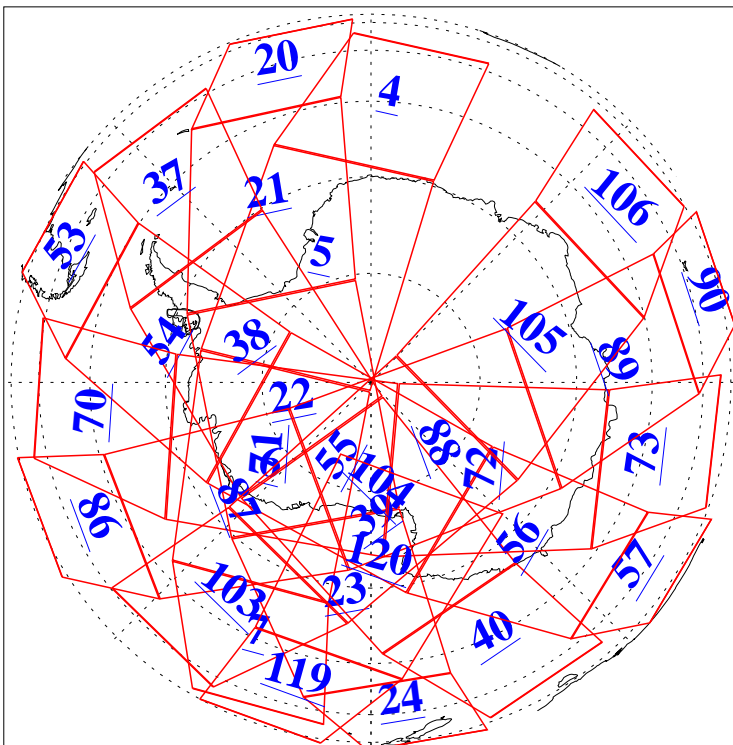

L1B Availability  
AMSU Granules: 240  
HSB Granules: 0  
AIRS Granules: 240

23 Jul 2003  
DoY 204  
Aqua Day 445  
Granules: 1 to 120

Granules: 121 to 240

Legend: AMSU Available, HSB Available, AIRS Available

L1B Availability  
AMSU Granules: 240  
HSB Granules: 0  
AIRS Granules: 240

23 Jul 2003  
DoY 204  
Aqua Day 445

Ascending Granules

Descending Granules

Legend: AMSU Available, HSB Available, AIRS Available

L1B Availability  
AMSU Granules: 240  
HSB Granules: 0  
AIRS Granules: 240

23 Jul 2003  
DoY 204  
Aqua Day 445

Northern Hemisphere Granules

Southern Hemisphere Granules

Legend: AMSU Available, HSB Available, AIRS Available