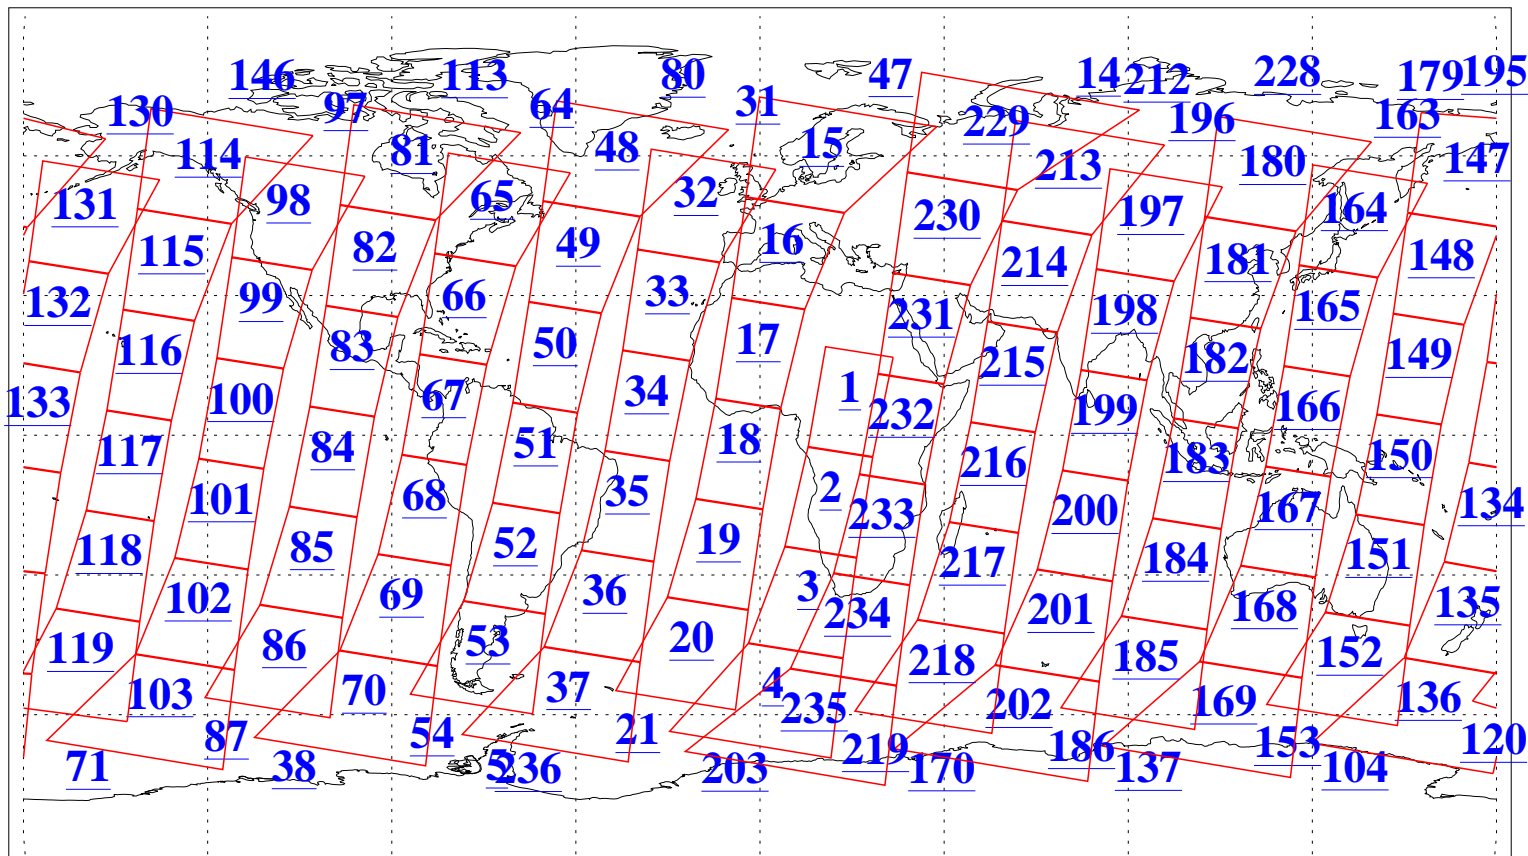

L1B Availability  
AMSU Granules: 240  
HSB Granules: 0  
AIRS Granules: 240

23 Jul 2003  
DoY 204  
Aqua Day 445  
Granules: 1 to 120

Granules: 121 to 240

Legend: AMSU Available, HSB Available, AIRS Available

L1B Availability  
AMSU Granules: 240  
HSB Granules: 0  
AIRS Granules: 240

23 Jul 2003  
DoY 204  
Aqua Day 445

Ascending Granules

Descending Granules

Legend: AMSU Available, HSB Available, AIRS Available

L1B Availability  
AMSU Granules: 240  
HSB Granules: 0  
AIRS Granules: 240

23 Jul 2003  
DoY 204  
Aqua Day 445

Northern Hemisphere Granules

Southern Hemisphere Granules

Legend: AMSU Available, HSB Available, AIRS Available