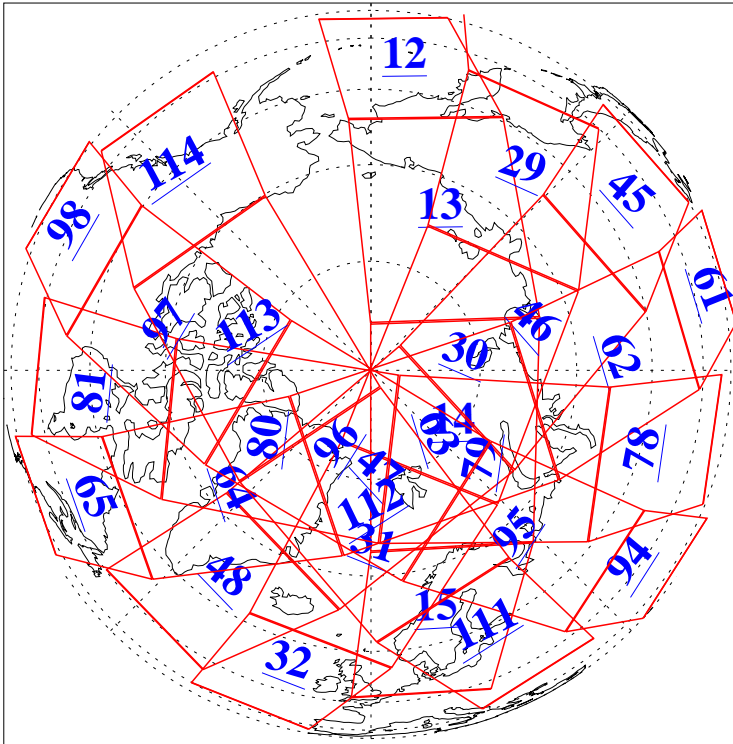

L1B Availability  
AMSU Granules: 240  
HSB Granules: 0  
AIRS Granules: 240

23 Jul 2003  
DoY 204  
Aqua Day 445  
Granules: 1 to 120

Granules: 121 to 240

Legend: AMSU Available, HSB Available, AIRS Available

L1B Availability  
AMSU Granules: 240  
HSB Granules: 0  
AIRS Granules: 240

23 Jul 2003  
DoY 204  
Aqua Day 445

Ascending Granules

Descending Granules

Legend: AMSU Available, HSB Available, AIRS Available

L1B Availability  
AMSU Granules: 240  
HSB Granules: 0  
AIRS Granules: 240

23 Jul 2003  
DoY 204  
Aqua Day 445

Northern Hemisphere Granules

Southern Hemisphere Granules

Legend: AMSU Available, HSB Available, AIRS Available