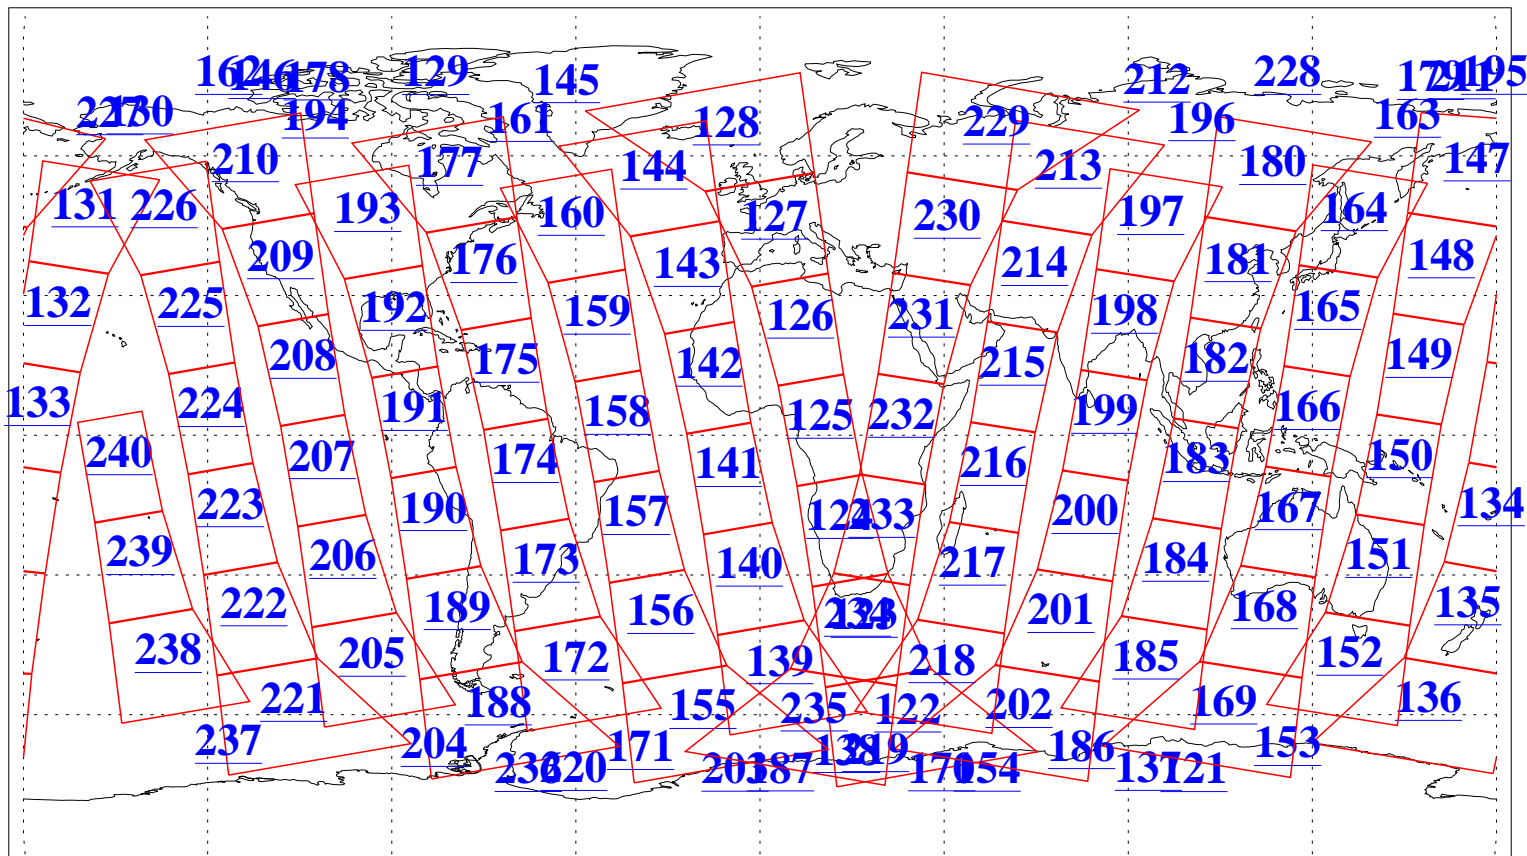

L1B Availability  
AMSU Granules: 240  
HSB Granules: 0  
AIRS Granules: 240

23 Jul 2003  
DoY 204  
Aqua Day 445  
Granules: 1 to 120

Granules: 121 to 240

Legend: AMSU Available, HSB Available, AIRS Available

L1B Availability  
AMSU Granules: 240  
HSB Granules: 0  
AIRS Granules: 240

23 Jul 2003  
DoY 204  
Aqua Day 445

Ascending Granules

Descending Granules

Legend: AMSU Available, HSB Available, AIRS Available

L1B Availability  
AMSU Granules: 240  
HSB Granules: 0  
AIRS Granules: 240

23 Jul 2003  
DoY 204  
Aqua Day 445

Northern Hemisphere Granules

Southern Hemisphere Granules

Legend: AMSU Available, HSB Available, AIRS Available