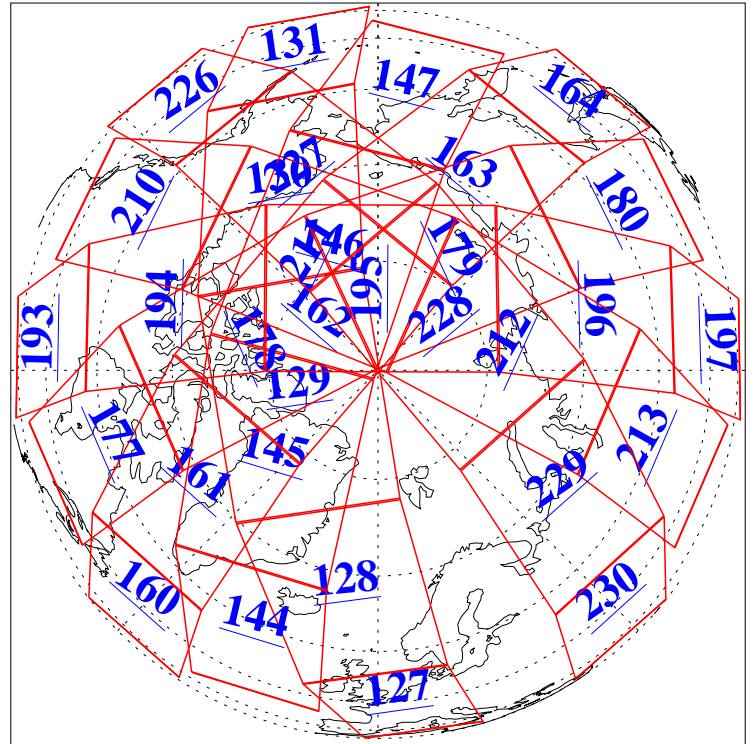

L1B Availability  
AMSU Granules: 240  
HSB Granules: 0  
AIRS Granules: 240

23 Jul 2003  
DoY 204  
Aqua Day 445

Ascending Granules

Descending Granules

Legend: AMSU Available, HSB Available, AIRS Available

L1B Availability  
AMSU Granules: 240  
HSB Granules: 0  
AIRS Granules: 240

23 Jul 2003  
DoY 204  
Aqua Day 445

Northern Hemisphere Granules

Southern Hemisphere Granules

Legend: AMSU Available, HSB Available, AIRS Available