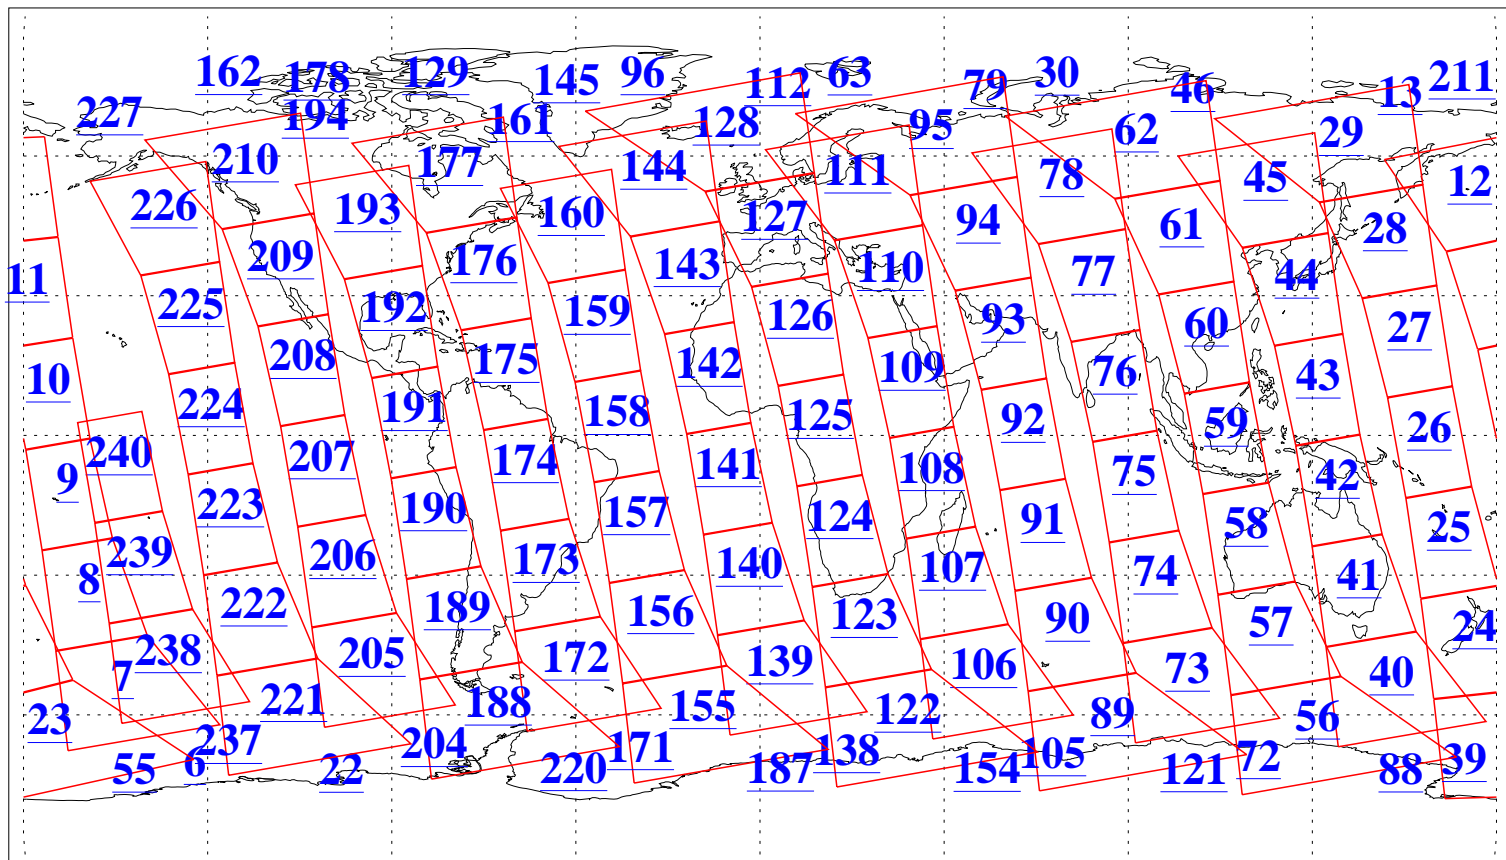

L1B Availability  
AMSU Granules: 240  
HSB Granules: 0  
AIRS Granules: 240

23 Jul 2003  
DoY 204  
Aqua Day 445  
Granules: 1 to 120

Granules: 121 to 240

Legend: AMSU Available, HSB Available, AIRS Available

L1B Availability  
AMSU Granules: 240  
HSB Granules: 0  
AIRS Granules: 240

23 Jul 2003  
DoY 204  
Aqua Day 445

Ascending Granules

Descending Granules

Legend: AMSU Available, HSB Available, AIRS Available

L1B Availability  
AMSU Granules: 240  
HSB Granules: 0  
AIRS Granules: 240

23 Jul 2003  
DoY 204  
Aqua Day 445

Northern Hemisphere Granules

Southern Hemisphere Granules

Legend: AMSU Available, HSB Available, AIRS Available