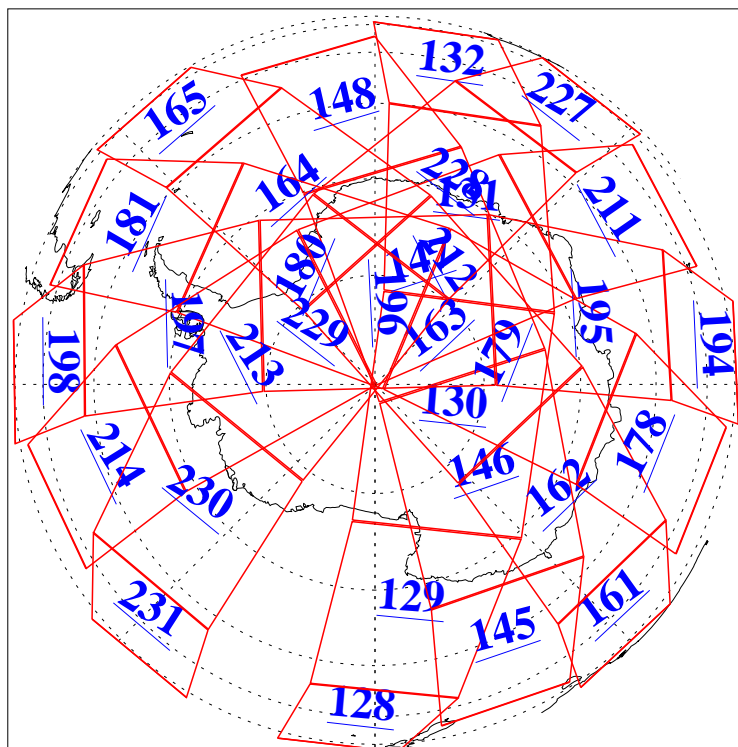

L1B Availability  
AMSU Granules: 240  
HSB Granules: 0  
AIRS Granules: 240

22 Jul 2003  
DoY 203  
Aqua Day 444  
Granules: 1 to 120

Granules: 121 to 240

Legend: AMSU Available, HSB Available, AIRS Available

L1B Availability  
AMSU Granules: 240  
HSB Granules: 0  
AIRS Granules: 240

22 Jul 2003  
DoY 203  
Aqua Day 444

Ascending Granules

Descending Granules

Legend: AMSU Available, HSB Available, AIRS Available

L1B Availability  
 AMSU Granules: 240  
 HSB Granules: 0  
 AIRS Granules: 240

22 Jul 2003  
 DoY 203  
 Aqua Day 444

Northern Hemisphere Granules

Southern Hemisphere Granules

Legend: AMSU Available, HSB Available, AIRS Available