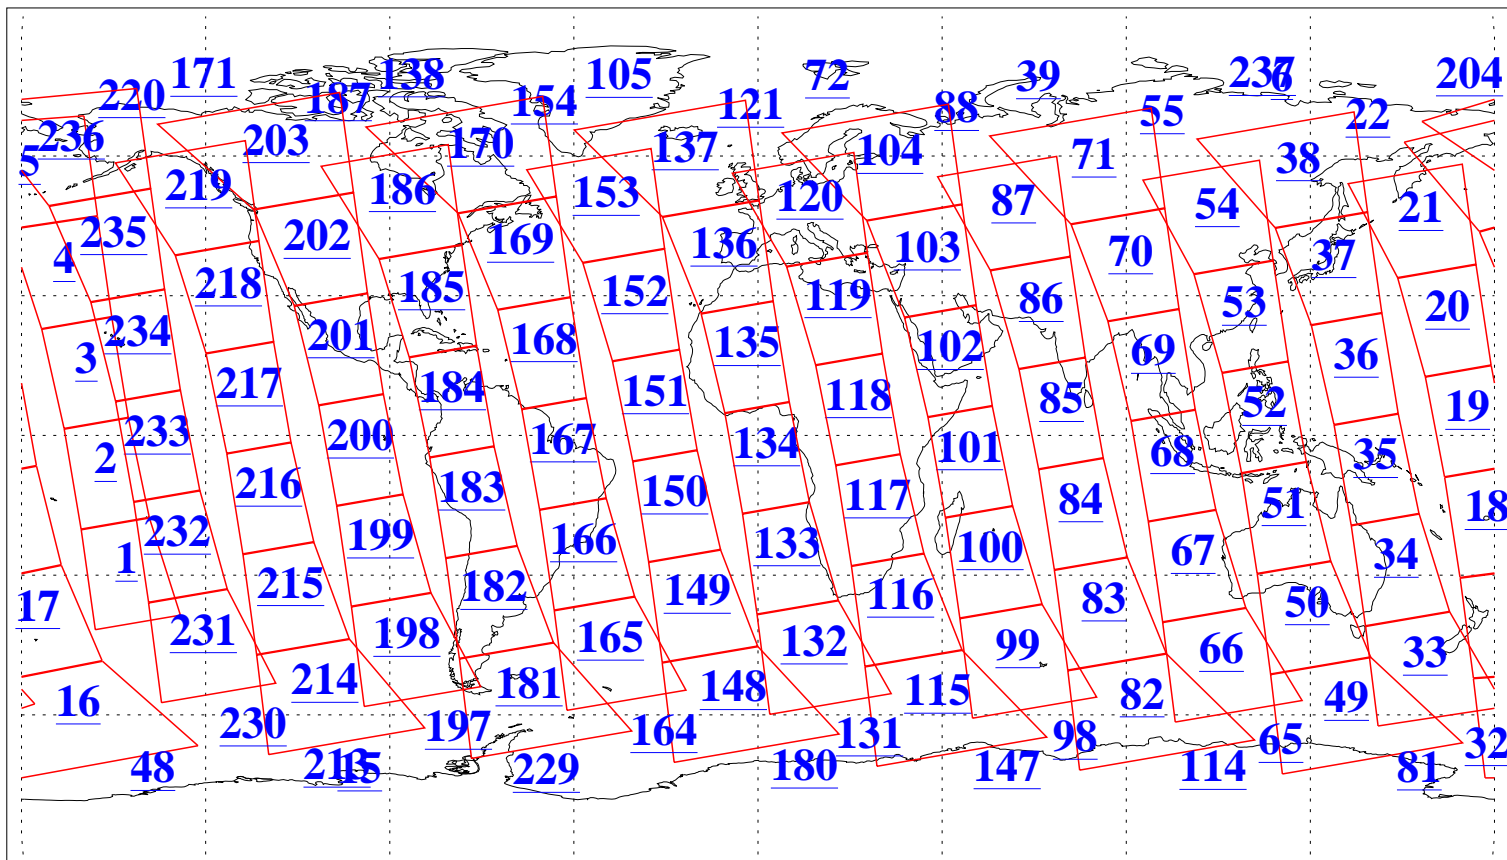

L1B Availability  
AMSU Granules: 240  
HSB Granules: 0  
AIRS Granules: 240

22 Jul 2003  
DoY 203  
Aqua Day 444  
Granules: 1 to 120

Granules: 121 to 240

Legend: AMSU Available, HSB Available, AIRS Available

L1B Availability  
AMSU Granules: 240  
HSB Granules: 0  
AIRS Granules: 240

22 Jul 2003  
DoY 203  
Aqua Day 444

Ascending Granules

Descending Granules

Legend: AMSU Available, HSB Available, AIRS Available

L1B Availability  
 AMSU Granules: 240  
 HSB Granules: 0  
 AIRS Granules: 240

22 Jul 2003  
 DoY 203  
 Aqua Day 444

Northern Hemisphere Granules

Southern Hemisphere Granules

Legend: AMSU Available, HSB Available, AIRS Available