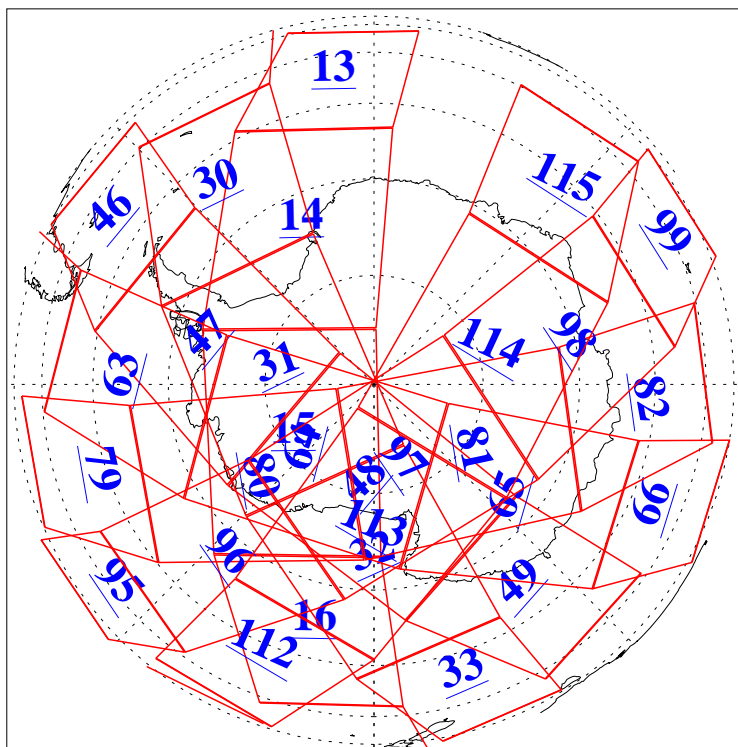

L1B Availability  
AMSU Granules: 240  
HSB Granules: 0  
AIRS Granules: 240

22 Jul 2003  
DoY 203  
Aqua Day 444  
Granules: 1 to 120

Granules: 121 to 240

Legend: AMSU Available, HSB Available, AIRS Available

L1B Availability  
AMSU Granules: 240  
HSB Granules: 0  
AIRS Granules: 240

22 Jul 2003  
DoY 203  
Aqua Day 444

Ascending Granules

Descending Granules

Legend: AMSU Available, HSB Available, AIRS Available

L1B Availability  
 AMSU Granules: 240  
 HSB Granules: 0  
 AIRS Granules: 240

22 Jul 2003  
 DoY 203  
 Aqua Day 444

Northern Hemisphere Granules

Southern Hemisphere Granules

Legend: AMSU Available, HSB Available, AIRS Available