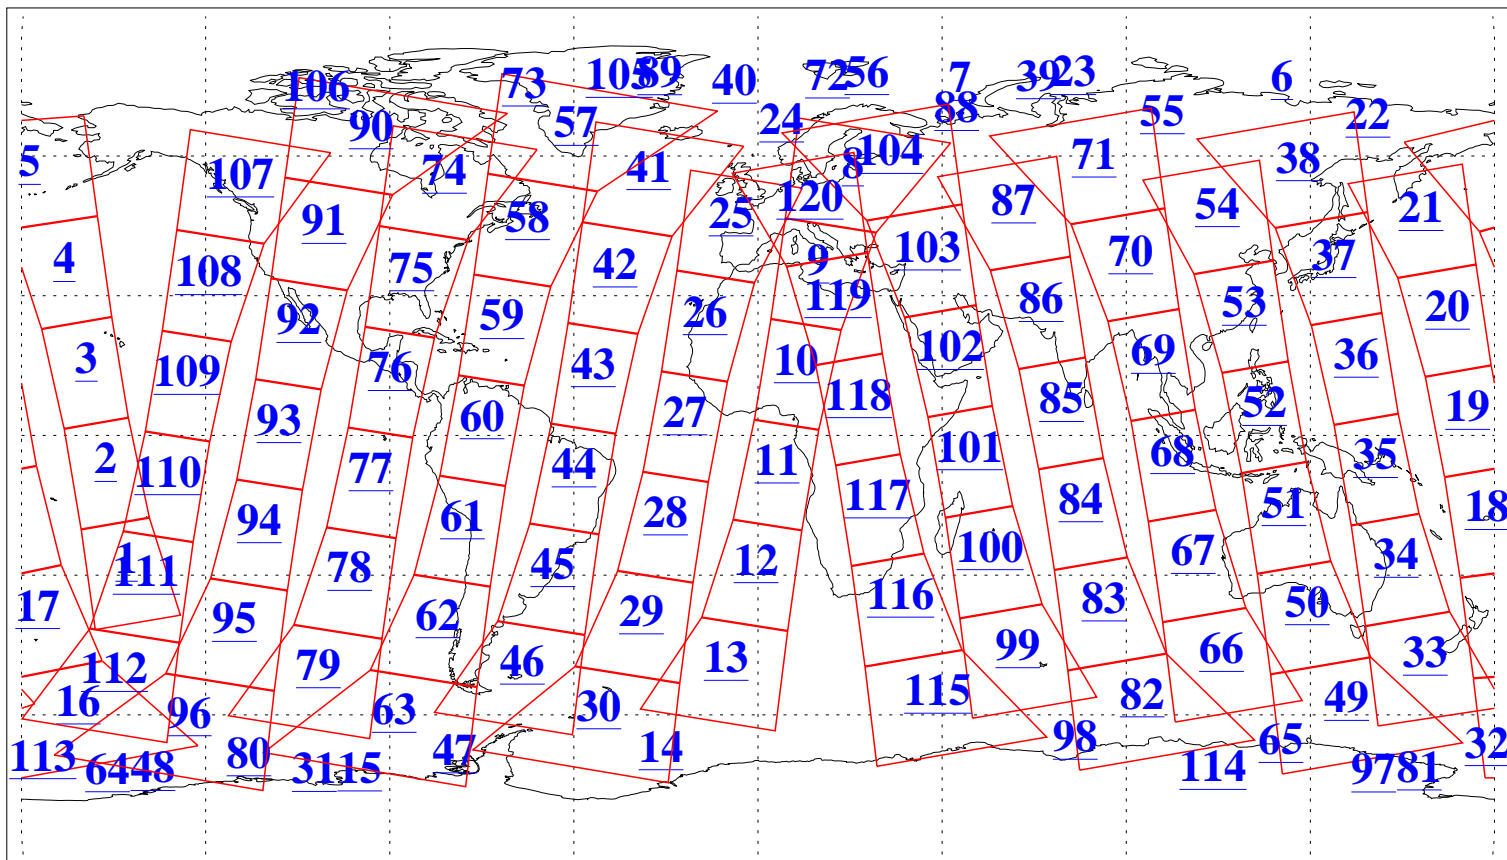

L1B Availability  
AMSU Granules: 240  
HSB Granules: 0  
AIRS Granules: 240

22 Jul 2003  
DoY 203  
Aqua Day 444  
Granules: 1 to 120

Granules: 121 to 240

Legend: AMSU Available, HSB Available, AIRS Available

L1B Availability  
AMSU Granules: 240  
HSB Granules: 0  
AIRS Granules: 240

22 Jul 2003  
DoY 203  
Aqua Day 444

Ascending Granules

Descending Granules

Legend: AMSU Available, HSB Available, AIRS Available

L1B Availability  
 AMSU Granules: 240  
 HSB Granules: 0  
 AIRS Granules: 240

22 Jul 2003  
 DoY 203  
 Aqua Day 444

Northern Hemisphere Granules

Southern Hemisphere Granules

Legend: AMSU Available, HSB Available, AIRS Available