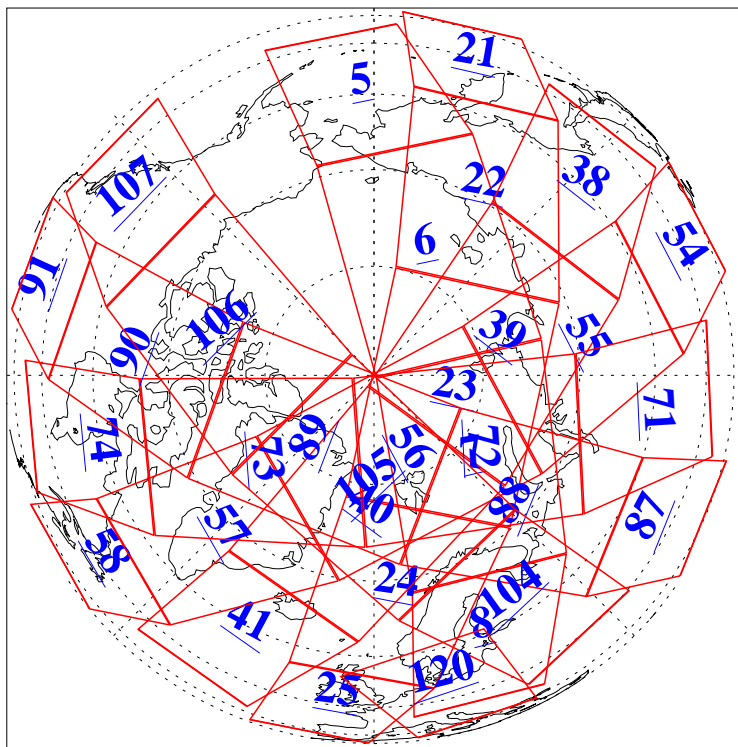

L1B Availability  
AMSU Granules: 240  
HSB Granules: 0  
AIRS Granules: 240

22 Jul 2003  
DoY 203  
Aqua Day 444  
Granules: 1 to 120

Granules: 121 to 240

Legend: AMSU Available, HSB Available, AIRS Available

L1B Availability  
AMSU Granules: 240  
HSB Granules: 0  
AIRS Granules: 240

22 Jul 2003  
DoY 203  
Aqua Day 444

Ascending Granules

Descending Granules

Legend: AMSU Available, HSB Available, AIRS Available

L1B Availability  
 AMSU Granules: 240  
 HSB Granules: 0  
 AIRS Granules: 240

22 Jul 2003  
 DoY 203  
 Aqua Day 444

Northern Hemisphere Granules

Southern Hemisphere Granules

Legend: AMSU Available, HSB Available, AIRS Available