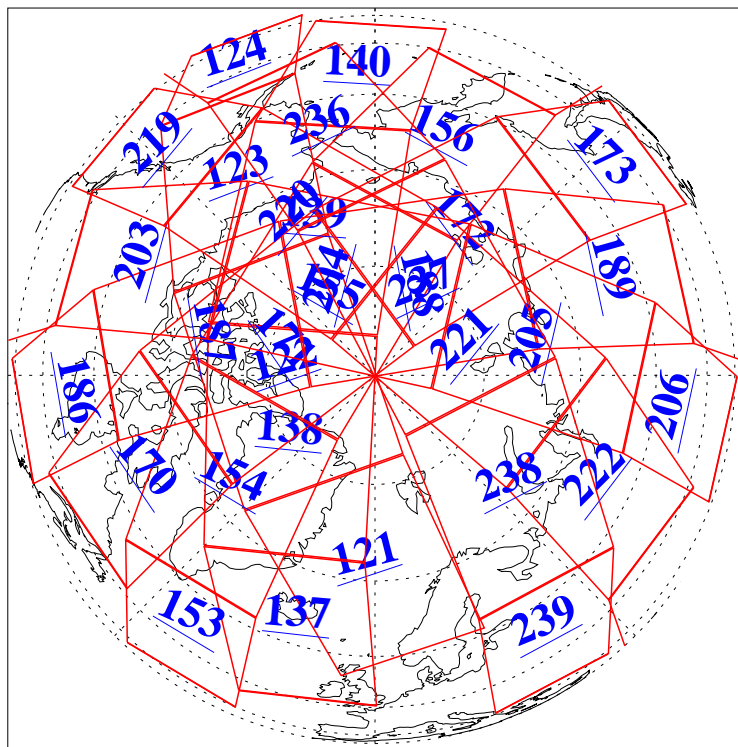

L1B Availability  
AMSU Granules: 240  
HSB Granules: 0  
AIRS Granules: 240

22 Jul 2003  
DoY 203  
Aqua Day 444  
Granules: 1 to 120

Granules: 121 to 240

Legend: AMSU Available, HSB Available, AIRS Available

L1B Availability  
AMSU Granules: 240  
HSB Granules: 0  
AIRS Granules: 240

22 Jul 2003  
DoY 203  
Aqua Day 444

Ascending Granules

Descending Granules

Legend: AMSU Available, HSB Available, AIRS Available

L1B Availability  
 AMSU Granules: 240  
 HSB Granules: 0  
 AIRS Granules: 240

22 Jul 2003  
 DoY 203  
 Aqua Day 444

Northern Hemisphere Granules

Southern Hemisphere Granules

Legend: AMSU Available, HSB Available, AIRS Available