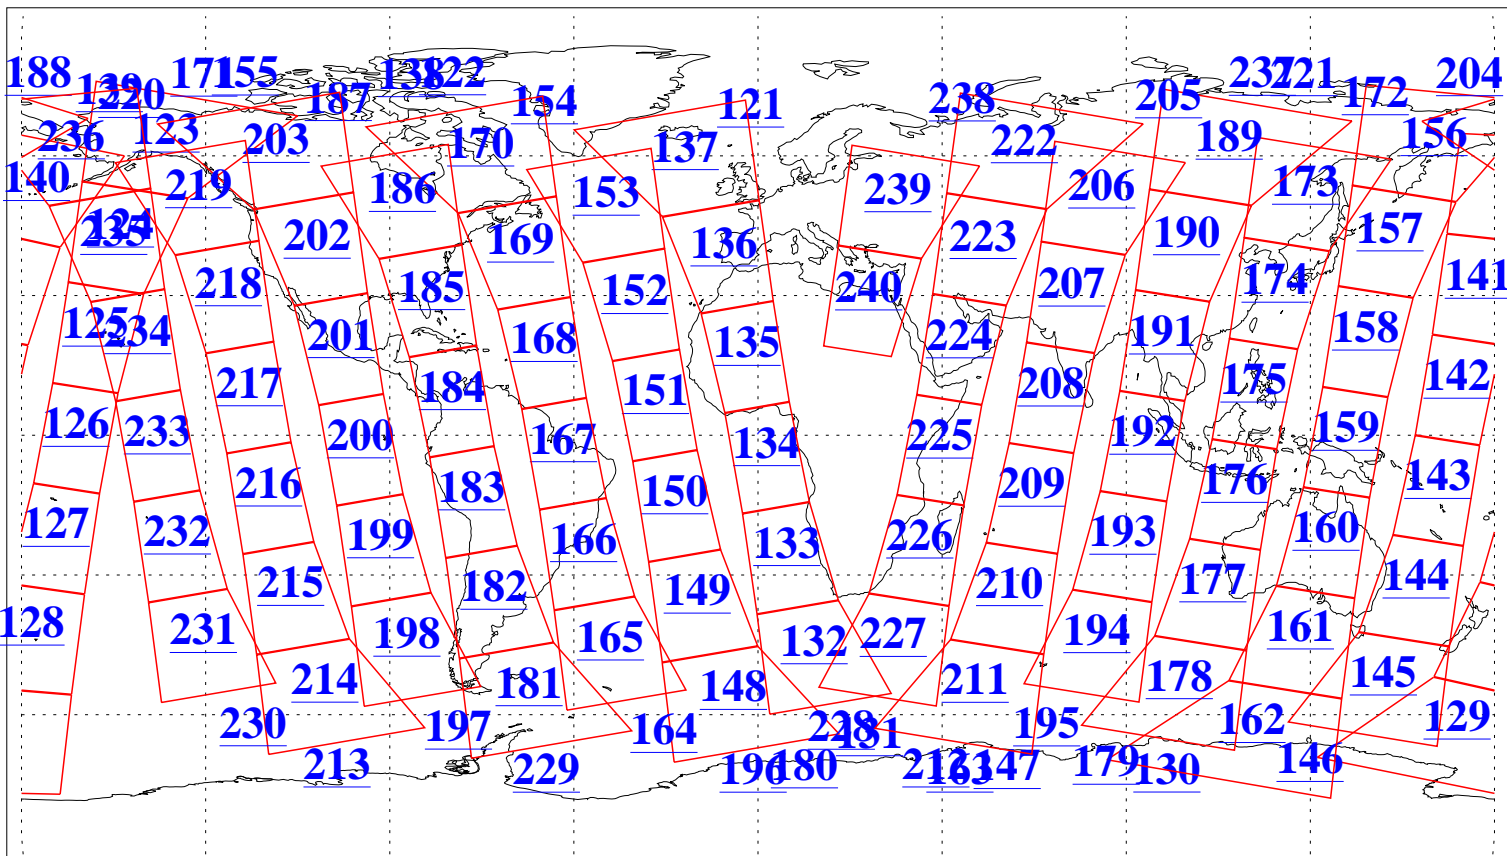

L1B Availability  
AMSU Granules: 240  
HSB Granules: 0  
AIRS Granules: 240

22 Jul 2003  
DoY 203  
Aqua Day 444  
Granules: 1 to 120

Granules: 121 to 240

Legend: AMSU Available, HSB Available, AIRS Available

L1B Availability  
AMSU Granules: 240  
HSB Granules: 0  
AIRS Granules: 240

22 Jul 2003  
DoY 203  
Aqua Day 444

Ascending Granules

Descending Granules

Legend: AMSU Available, HSB Available, AIRS Available

L1B Availability  
 AMSU Granules: 240  
 HSB Granules: 0  
 AIRS Granules: 240

22 Jul 2003  
 DoY 203  
 Aqua Day 444

Northern Hemisphere Granules

Southern Hemisphere Granules

Legend: AMSU Available, HSB Available, AIRS Available