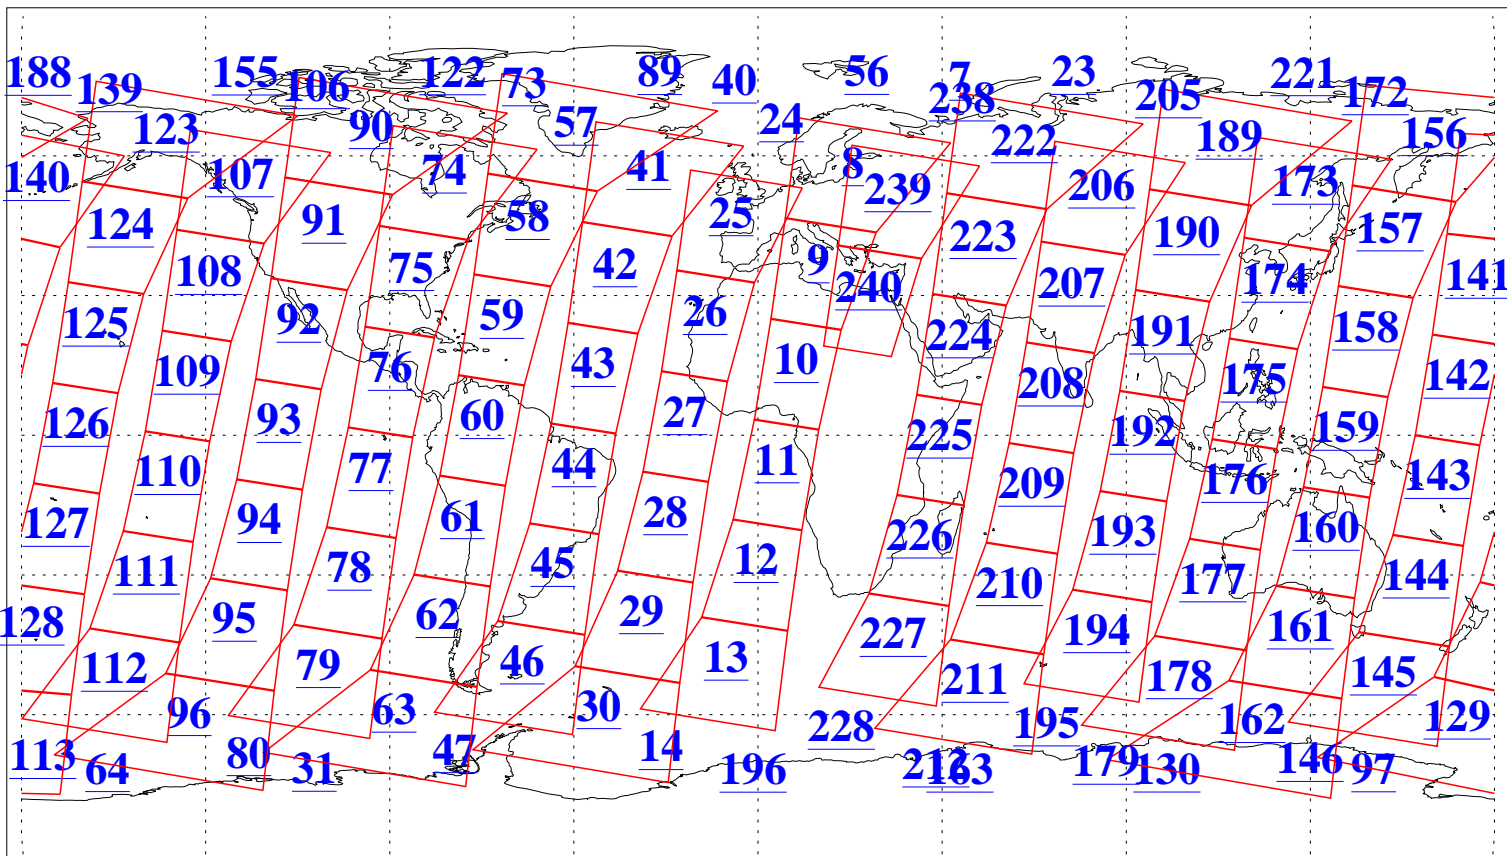

L1B Availability  
AMSU Granules: 240  
HSB Granules: 0  
AIRS Granules: 240

22 Jul 2003  
DoY 203  
Aqua Day 444  
Granules: 1 to 120

Granules: 121 to 240

Legend: AMSU Available, HSB Available, AIRS Available

L1B Availability  
AMSU Granules: 240  
HSB Granules: 0  
AIRS Granules: 240

22 Jul 2003  
DoY 203  
Aqua Day 444

Ascending Granules

Descending Granules

Legend: AMSU Available, HSB Available, AIRS Available

L1B Availability  
 AMSU Granules: 240  
 HSB Granules: 0  
 AIRS Granules: 240

22 Jul 2003  
 DoY 203  
 Aqua Day 444

Northern Hemisphere Granules

Southern Hemisphere Granules

Legend: AMSU Available, HSB Available, AIRS Available