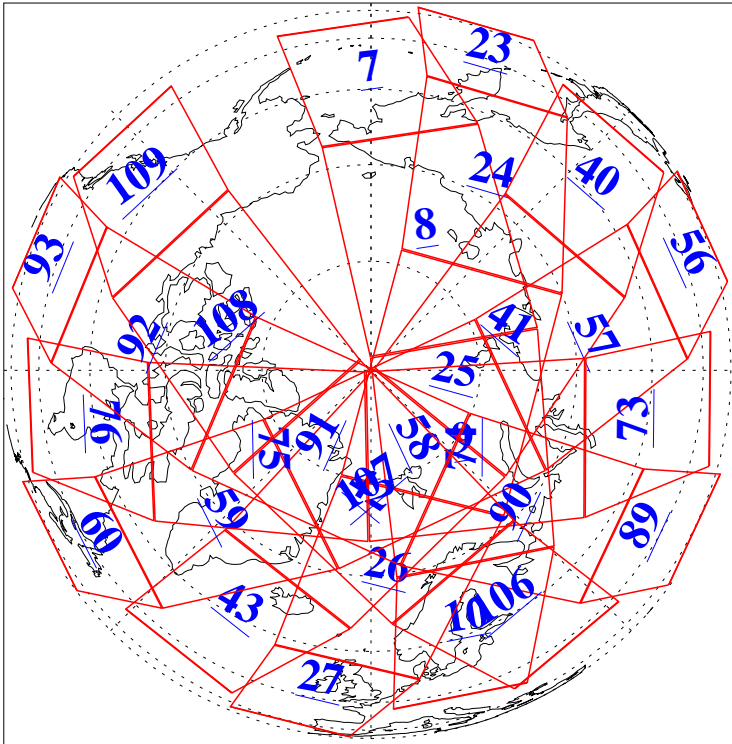

L1B Availability
AMSU Granules: 240
HSB Granules: 0
AIRS Granules: 240

20 Jul 2003
DoY 201
Aqua Day 442
Granules: 1 to 120

Granules: 121 to 240

Legend: AMSU Available, HSB Available, AIRS Available

L1B Availability
AMSU Granules: 240
HSB Granules: 0
AIRS Granules: 240

20 Jul 2003
DoY 201
Aqua Day 442

Ascending Granules

Descending Granules

Legend: AMSU Available, HSB Available, AIRS Available

L1B Availability
 AMSU Granules: 240
 HSB Granules: 0
 AIRS Granules: 240

20 Jul 2003
 DoY 201
 Aqua Day 442

Northern Hemisphere Granules

Southern Hemisphere Granules

Legend: AMSU Available, ~~HSB Available~~, AIRS Available