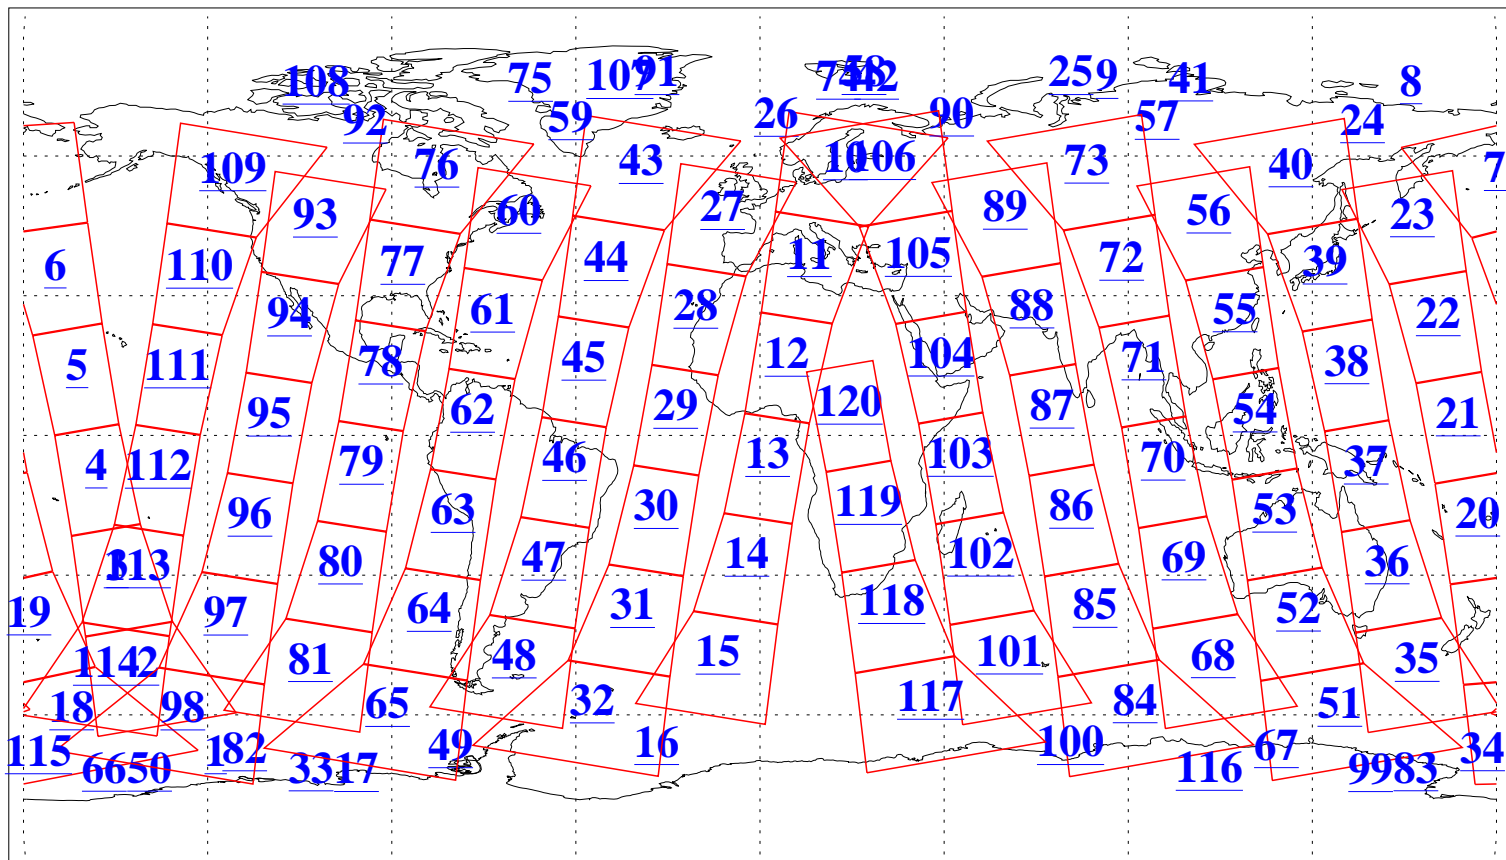

L1B Availability
AMSU Granules: 240
HSB Granules: 0
AIRS Granules: 240

20 Jul 2003
DoY 201
Aqua Day 442
Granules: 1 to 120

Granules: 121 to 240

Legend: AMSU Available, HSB Available, AIRS Available

L1B Availability
AMSU Granules: 240
HSB Granules: 0
AIRS Granules: 240

20 Jul 2003
DoY 201
Aqua Day 442

Ascending Granules

Descending Granules

Legend: AMSU Available, HSB Available, AIRS Available

L1B Availability
 AMSU Granules: 240
 HSB Granules: 0
 AIRS Granules: 240

20 Jul 2003
 DoY 201
 Aqua Day 442

Northern Hemisphere Granules

Southern Hemisphere Granules

Legend: AMSU Available, ~~HSB Available~~, AIRS Available