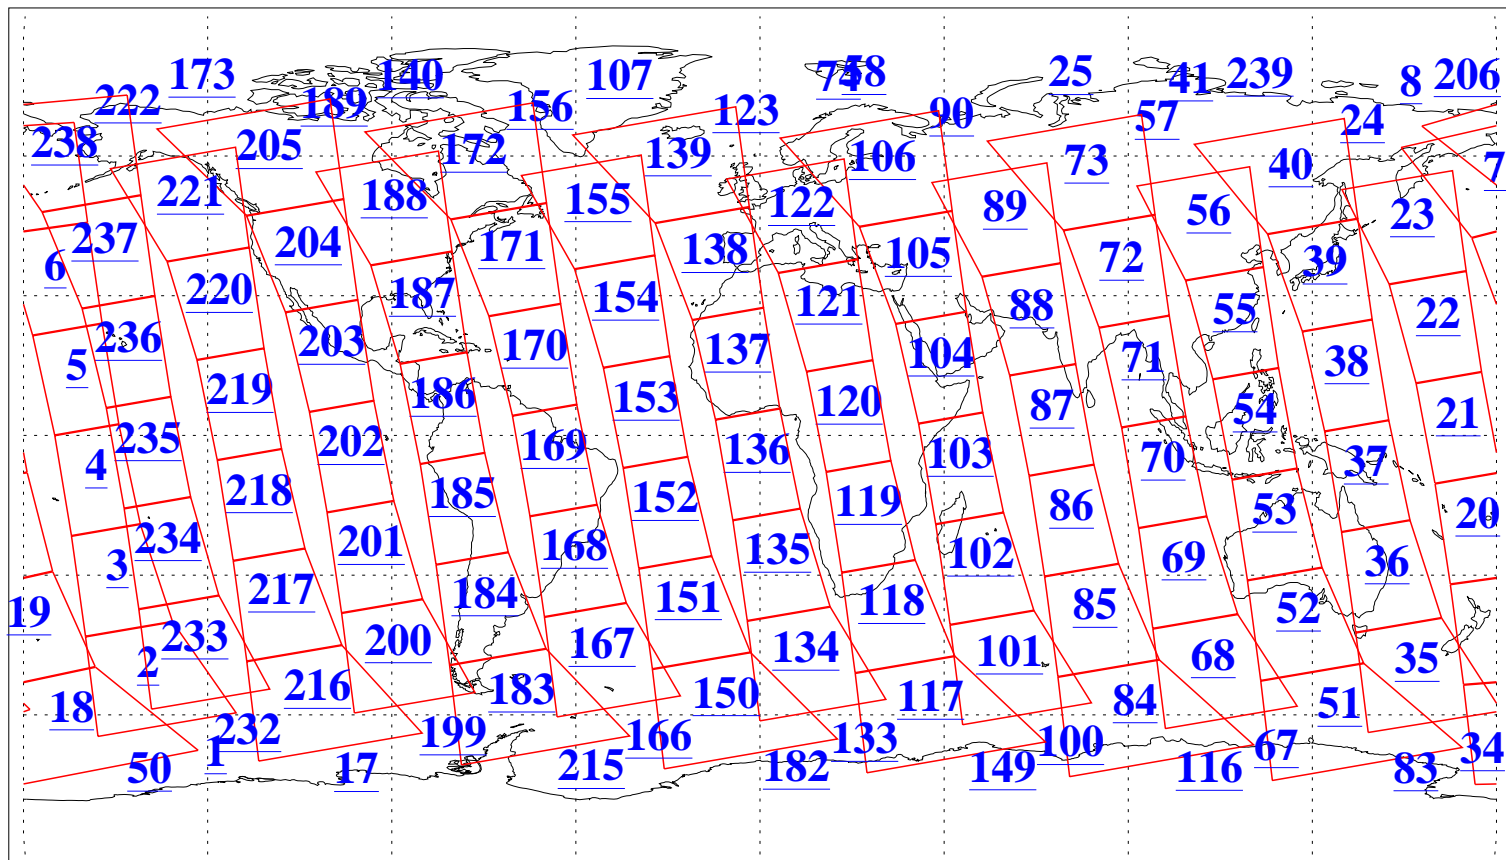

L1B Availability
AMSU Granules: 240
HSB Granules: 0
AIRS Granules: 240

20 Jul 2003
DoY 201
Aqua Day 442
Granules: 1 to 120

Granules: 121 to 240

Legend: AMSU Available, HSB Available, AIRS Available

L1B Availability
AMSU Granules: 240
HSB Granules: 0
AIRS Granules: 240

20 Jul 2003
DoY 201
Aqua Day 442

Ascending Granules

Descending Granules

Legend: AMSU Available, HSB Available, AIRS Available

L1B Availability
 AMSU Granules: 240
 HSB Granules: 0
 AIRS Granules: 240

20 Jul 2003
 DoY 201
 Aqua Day 442

Northern Hemisphere Granules

Southern Hemisphere Granules

Legend: AMSU Available, ~~HSB Available~~, AIRS Available