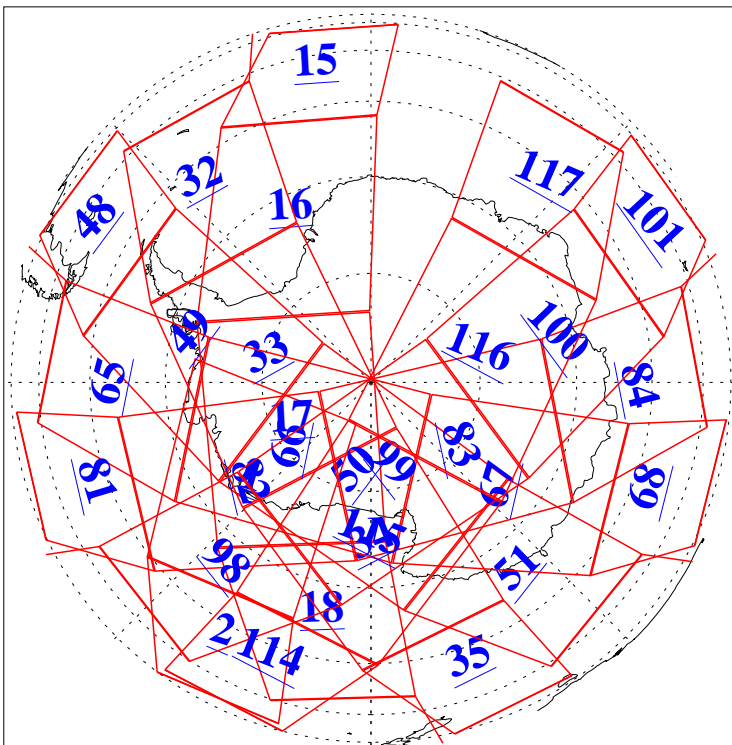

L1B Availability
AMSU Granules: 240
HSB Granules: 0
AIRS Granules: 240

20 Jul 2003
DoY 201
Aqua Day 442
Granules: 1 to 120

Granules: 121 to 240

Legend: AMSU Available, HSB Available, AIRS Available

L1B Availability
AMSU Granules: 240
HSB Granules: 0
AIRS Granules: 240

20 Jul 2003
DoY 201
Aqua Day 442

Ascending Granules

Descending Granules

Legend: AMSU Available, HSB Available, AIRS Available

L1B Availability
 AMSU Granules: 240
 HSB Granules: 0
 AIRS Granules: 240

20 Jul 2003
 DoY 201
 Aqua Day 442

Northern Hemisphere Granules

Southern Hemisphere Granules

Legend: AMSU Available, ~~HSB Available~~, AIRS Available