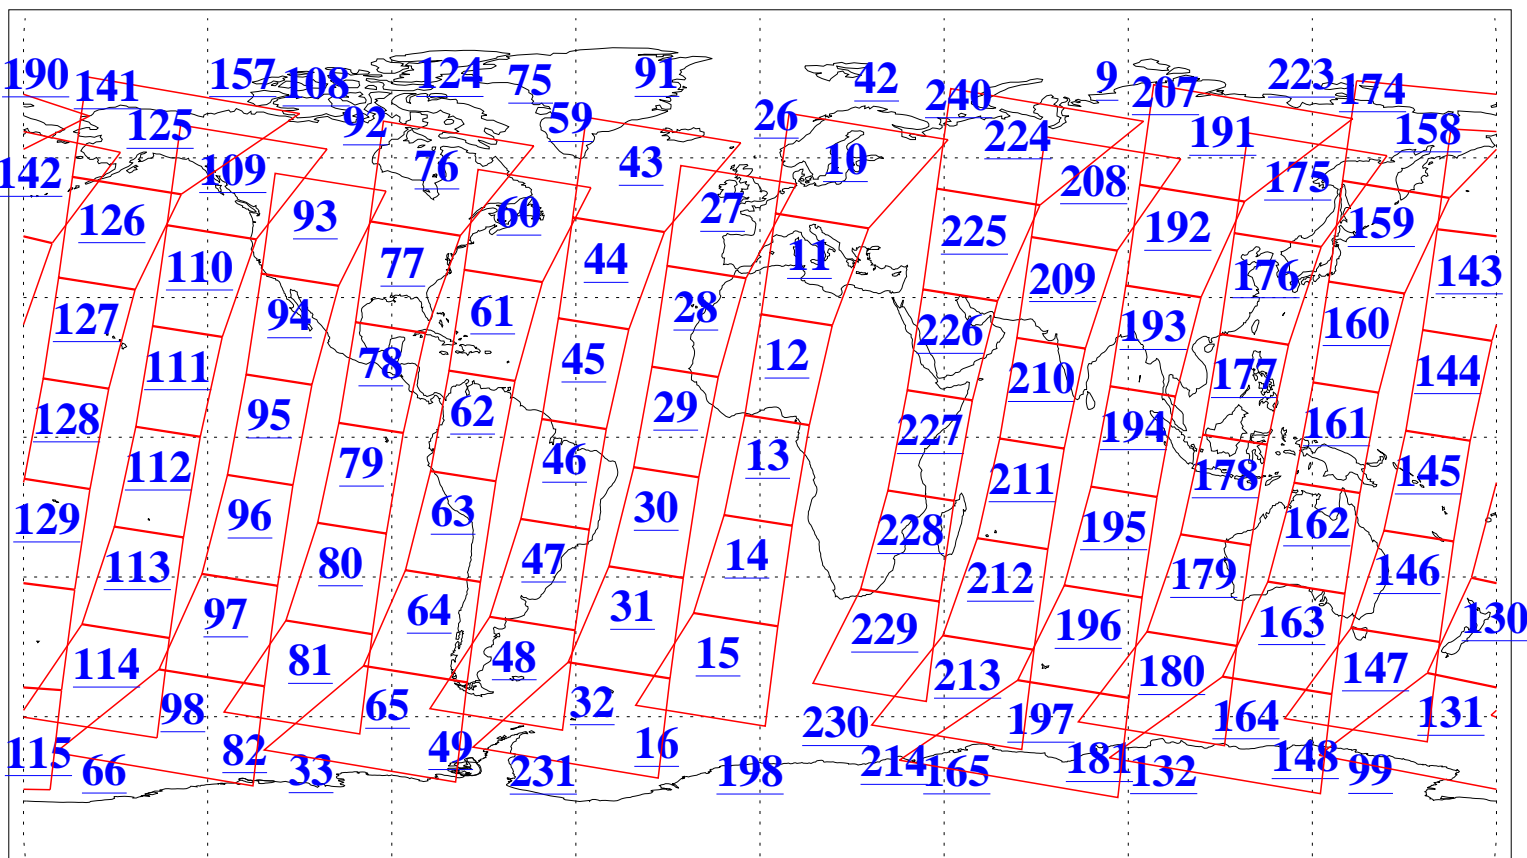

L1B Availability
AMSU Granules: 240
HSB Granules: 0
AIRS Granules: 240

20 Jul 2003
DoY 201
Aqua Day 442
Granules: 1 to 120

Granules: 121 to 240

Legend: AMSU Available, HSB Available, AIRS Available

L1B Availability
AMSU Granules: 240
HSB Granules: 0
AIRS Granules: 240

20 Jul 2003
DoY 201
Aqua Day 442

Ascending Granules

Descending Granules

Legend: AMSU Available, HSB Available, AIRS Available

L1B Availability
 AMSU Granules: 240
 HSB Granules: 0
 AIRS Granules: 240

20 Jul 2003
 DoY 201
 Aqua Day 442

Northern Hemisphere Granules

Southern Hemisphere Granules

Legend: AMSU Available, ~~HSB Available~~, AIRS Available