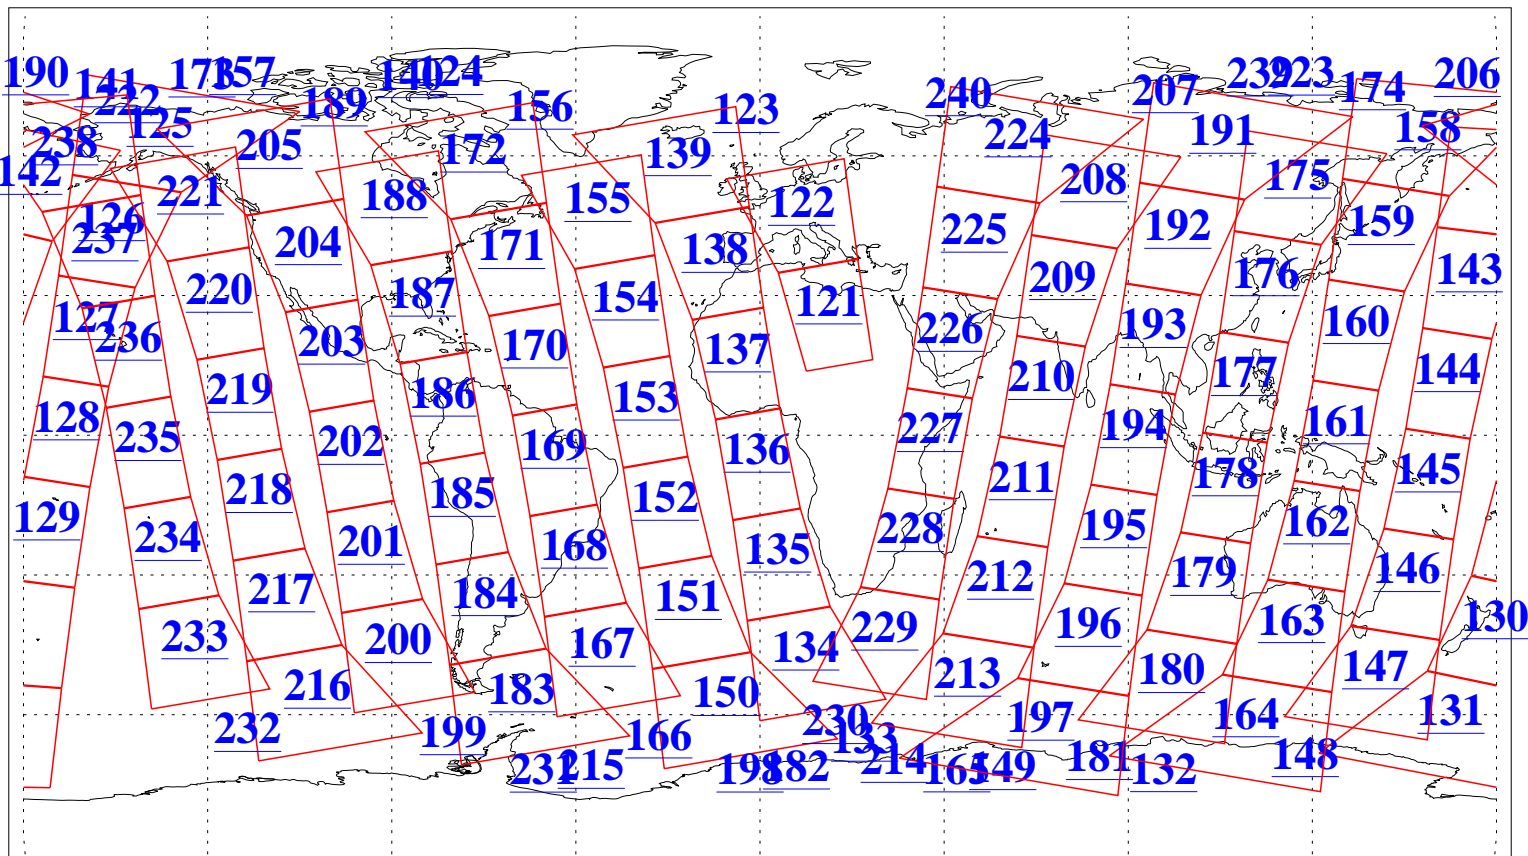

L1B Availability
AMSU Granules: 240
HSB Granules: 0
AIRS Granules: 240

20 Jul 2003
DoY 201
Aqua Day 442
Granules: 1 to 120

Granules: 121 to 240

Legend: AMSU Available, HSB Available, AIRS Available

L1B Availability
AMSU Granules: 240
HSB Granules: 0
AIRS Granules: 240

20 Jul 2003
DoY 201
Aqua Day 442

Ascending Granules

Descending Granules

Legend: AMSU Available, HSB Available, AIRS Available

L1B Availability
 AMSU Granules: 240
 HSB Granules: 0
 AIRS Granules: 240

20 Jul 2003
 DoY 201
 Aqua Day 442