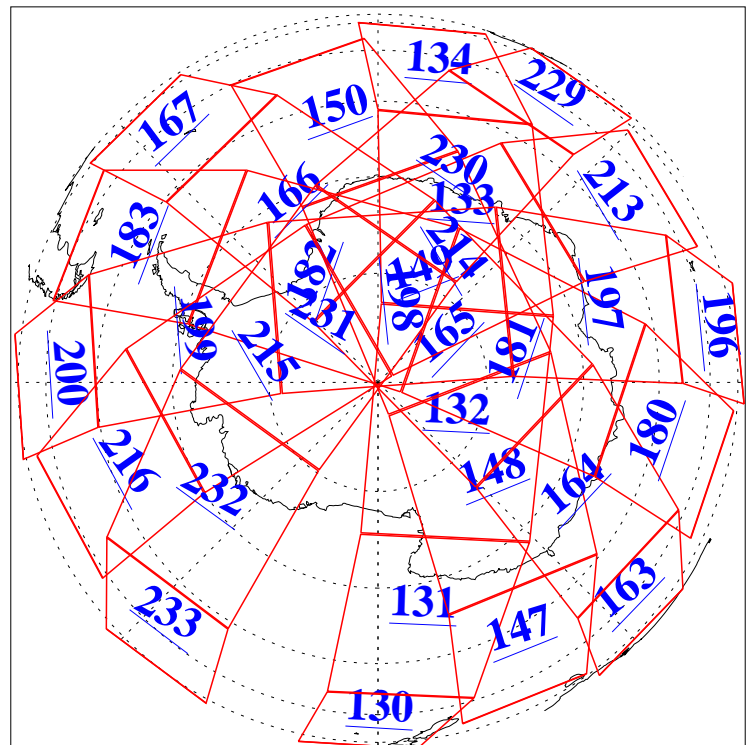

L1B Availability
AMSU Granules: 240
HSB Granules: 0
AIRS Granules: 240

20 Jul 2003
DoY 201
Aqua Day 442
Granules: 1 to 120

Granules: 121 to 240

Legend: AMSU Available, HSB Available, AIRS Available

L1B Availability
AMSU Granules: 240
HSB Granules: 0
AIRS Granules: 240

20 Jul 2003
DoY 201
Aqua Day 442

Ascending Granules

Descending Granules

Legend: AMSU Available, HSB Available, AIRS Available

L1B Availability
 AMSU Granules: 240
 HSB Granules: 0
 AIRS Granules: 240

20 Jul 2003
 DoY 201
 Aqua Day 442

Northern Hemisphere Granules

Southern Hemisphere Granules

Legend: AMSU Available, ~~HSB Available~~, AIRS Available