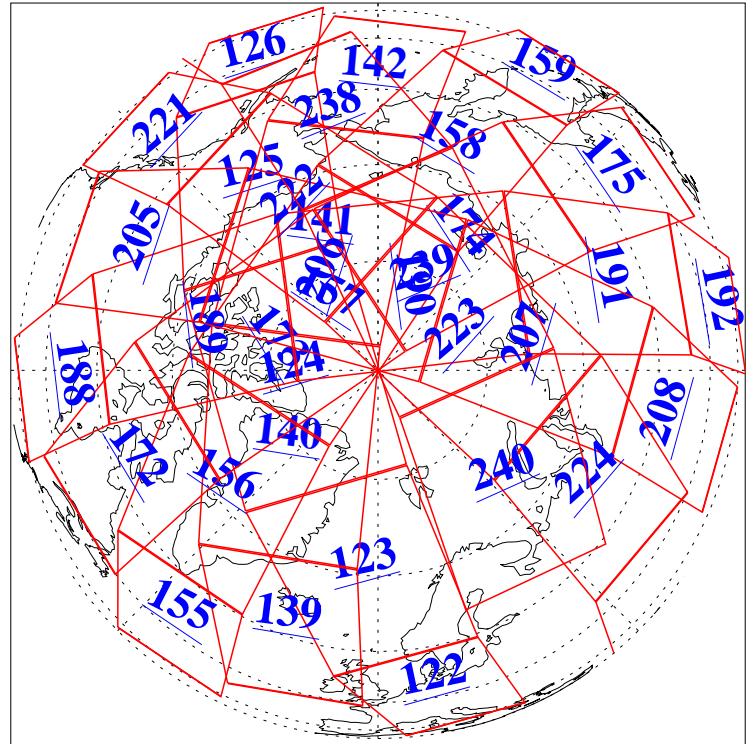

L1B Availability
AMSU Granules: 240
HSB Granules: 0
AIRS Granules: 240

20 Jul 2003
DoY 201
Aqua Day 442
Granules: 1 to 120

Granules: 121 to 240

Legend: AMSU Available, HSB Available, AIRS Available

L1B Availability
AMSU Granules: 240
HSB Granules: 0
AIRS Granules: 240

20 Jul 2003
DoY 201
Aqua Day 442

Ascending Granules

Descending Granules

Legend: AMSU Available, HSB Available, AIRS Available

L1B Availability
 AMSU Granules: 240
 HSB Granules: 0
 AIRS Granules: 240

20 Jul 2003
 DoY 201
 Aqua Day 442

Northern Hemisphere Granules

Southern Hemisphere Granules

Legend: AMSU Available, ~~HSB Available~~, AIRS Available