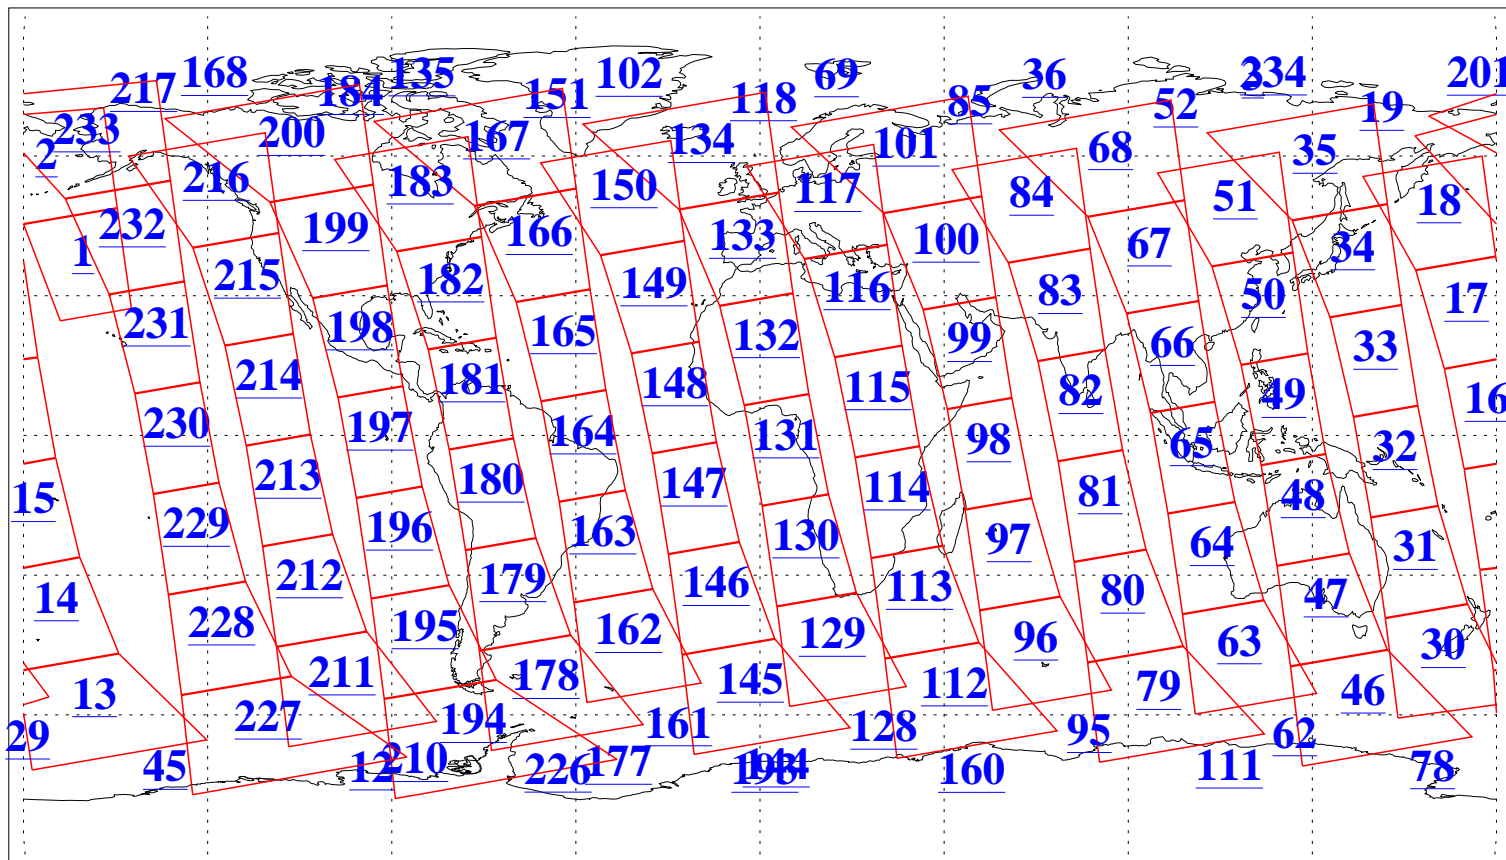

L1B Availability
AMSU Granules: 240
HSB Granules: 0
AIRS Granules: 240

17 Jul 2003
DoY 198
Aqua Day 439
Granules: 1 to 120

Granules: 121 to 240

Legend: AMSU Available, HSB Available, AIRS Available

L1B Availability
AMSU Granules: 240
HSB Granules: 0
AIRS Granules: 240

17 Jul 2003
DoY 198
Aqua Day 439

Ascending Granules

Descending Granules

Legend: AMSU Available, HSB Available, AIRS Available

L1B Availability
AMSU Granules: 240
HSB Granules: 0
AIRS Granules: 240

17 Jul 2003
DoY 198
Aqua Day 439

Northern Hemisphere Granules

Southern Hemisphere Granules

Legend: AMSU Available, *HSB Available*, **AIRS Available**