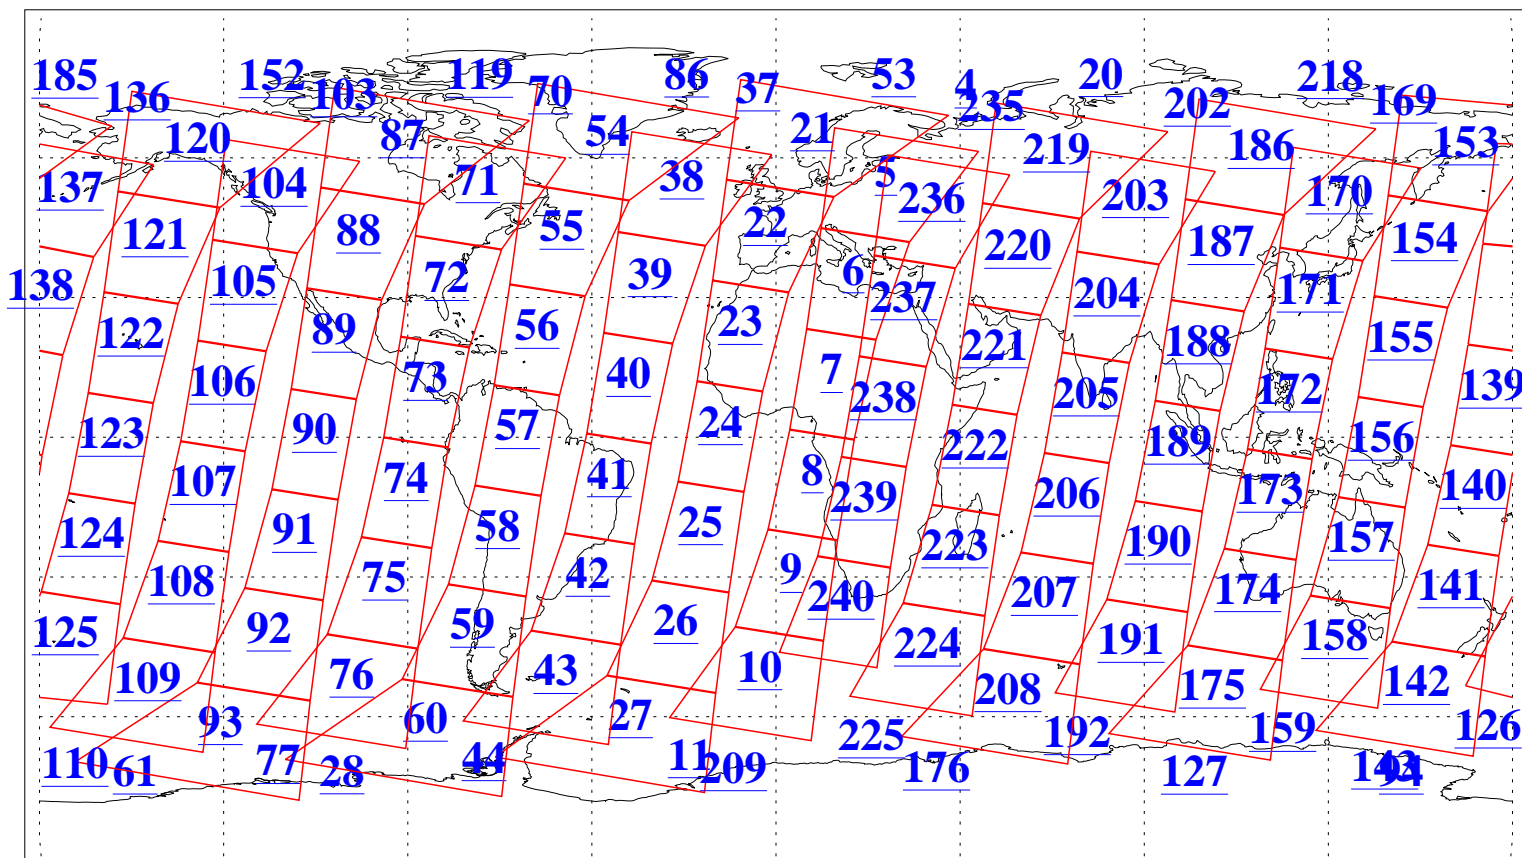

L1B Availability
AMSU Granules: 240
HSB Granules: 0
AIRS Granules: 240

17 Jul 2003
DoY 198
Aqua Day 439
Granules: 1 to 120

Granules: 121 to 240

Legend: AMSU Available, HSB Available, AIRS Available

L1B Availability
AMSU Granules: 240
HSB Granules: 0
AIRS Granules: 240

17 Jul 2003
DoY 198
Aqua Day 439

Ascending Granules

Descending Granules

Legend: AMSU Available, HSB Available, AIRS Available

L1B Availability
AMSU Granules: 240
HSB Granules: 0
AIRS Granules: 240

17 Jul 2003
DoY 198
Aqua Day 439

Northern Hemisphere Granules

Southern Hemisphere Granules

Legend: AMSU Available, *HSB Available*, **AIRS Available**