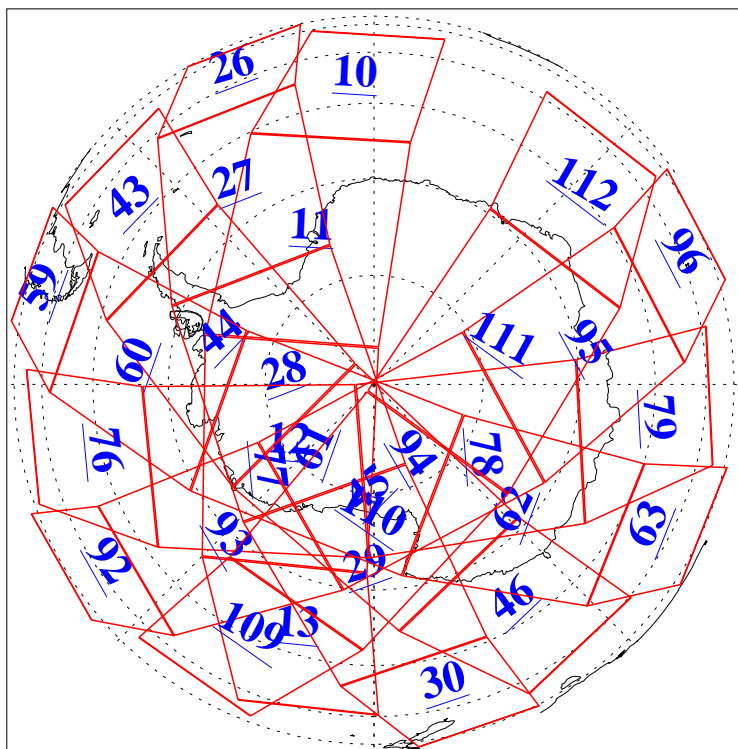

L1B Availability
AMSU Granules: 240
HSB Granules: 0
AIRS Granules: 240

17 Jul 2003
DoY 198
Aqua Day 439
Granules: 1 to 120

Granules: 121 to 240

Legend: AMSU Available, HSB Available, AIRS Available

L1B Availability
AMSU Granules: 240
HSB Granules: 0
AIRS Granules: 240

17 Jul 2003
DoY 198
Aqua Day 439

Ascending Granules

Descending Granules

Legend: AMSU Available, HSB Available, AIRS Available

L1B Availability
AMSU Granules: 240
HSB Granules: 0
AIRS Granules: 240

17 Jul 2003
DoY 198
Aqua Day 439

Northern Hemisphere Granules

Southern Hemisphere Granules

Legend: AMSU Available, *HSB Available*, **AIRS Available**