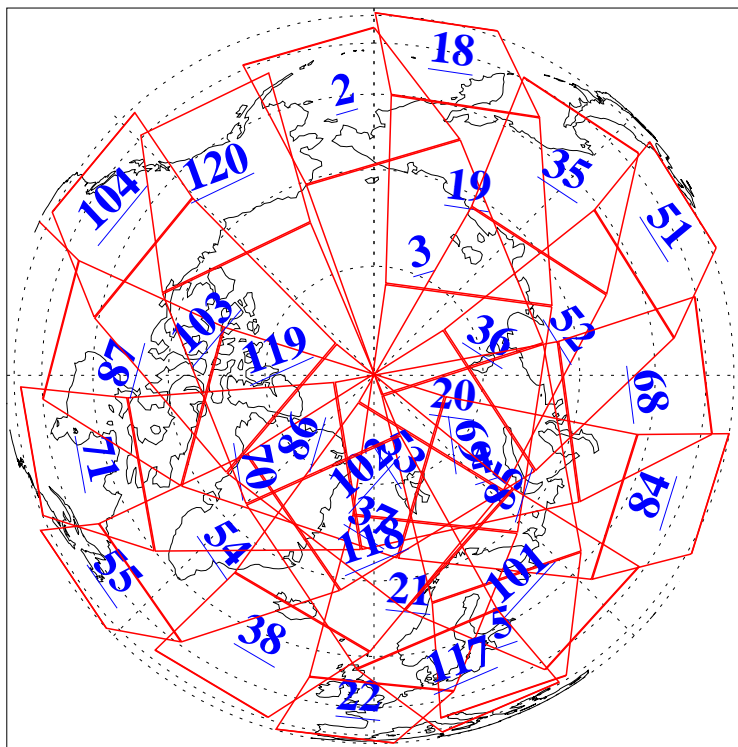

L1B Availability
AMSU Granules: 240
HSB Granules: 0
AIRS Granules: 240

17 Jul 2003
DoY 198
Aqua Day 439
Granules: 1 to 120

Granules: 121 to 240

Legend: AMSU Available, HSB Available, AIRS Available

L1B Availability
AMSU Granules: 240
HSB Granules: 0
AIRS Granules: 240

17 Jul 2003
DoY 198
Aqua Day 439

Ascending Granules

Descending Granules

Legend: AMSU Available, HSB Available, AIRS Available

L1B Availability
AMSU Granules: 240
HSB Granules: 0
AIRS Granules: 240

17 Jul 2003
DoY 198
Aqua Day 439

Northern Hemisphere Granules

Southern Hemisphere Granules

Legend: AMSU Available, *HSB Available*, **AIRS Available**