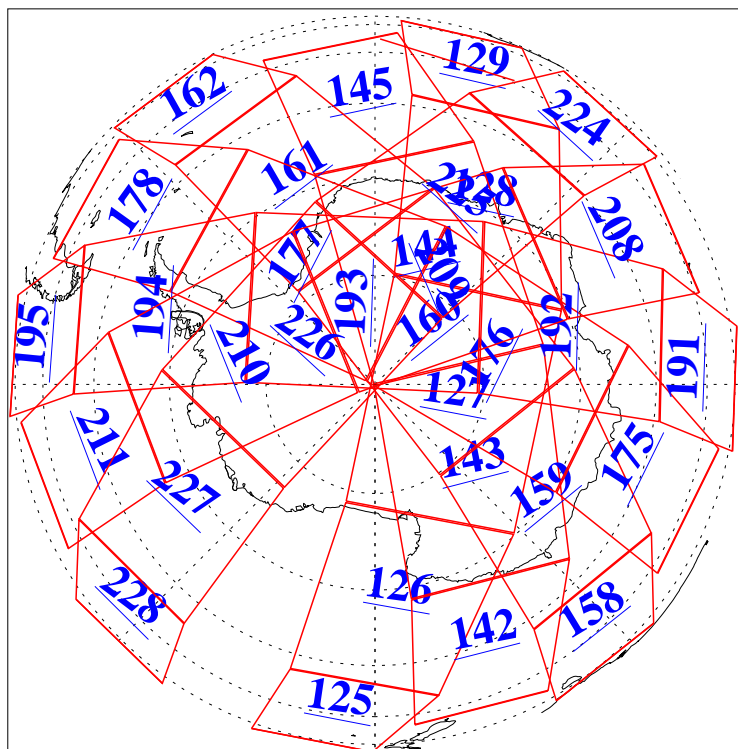

L1B Availability
AMSU Granules: 240
HSB Granules: 0
AIRS Granules: 240

17 Jul 2003
DoY 198
Aqua Day 439
Granules: 1 to 120

Granules: 121 to 240

Legend: AMSU Available, HSB Available, AIRS Available

L1B Availability
AMSU Granules: 240
HSB Granules: 0
AIRS Granules: 240

17 Jul 2003
DoY 198
Aqua Day 439

Ascending Granules

Descending Granules

Legend: AMSU Available, HSB Available, AIRS Available

L1B Availability
AMSU Granules: 240
HSB Granules: 0
AIRS Granules: 240

17 Jul 2003
DoY 198
Aqua Day 439

Northern Hemisphere Granules

Southern Hemisphere Granules

Legend: AMSU Available, *HSB Available*, **AIRS Available**