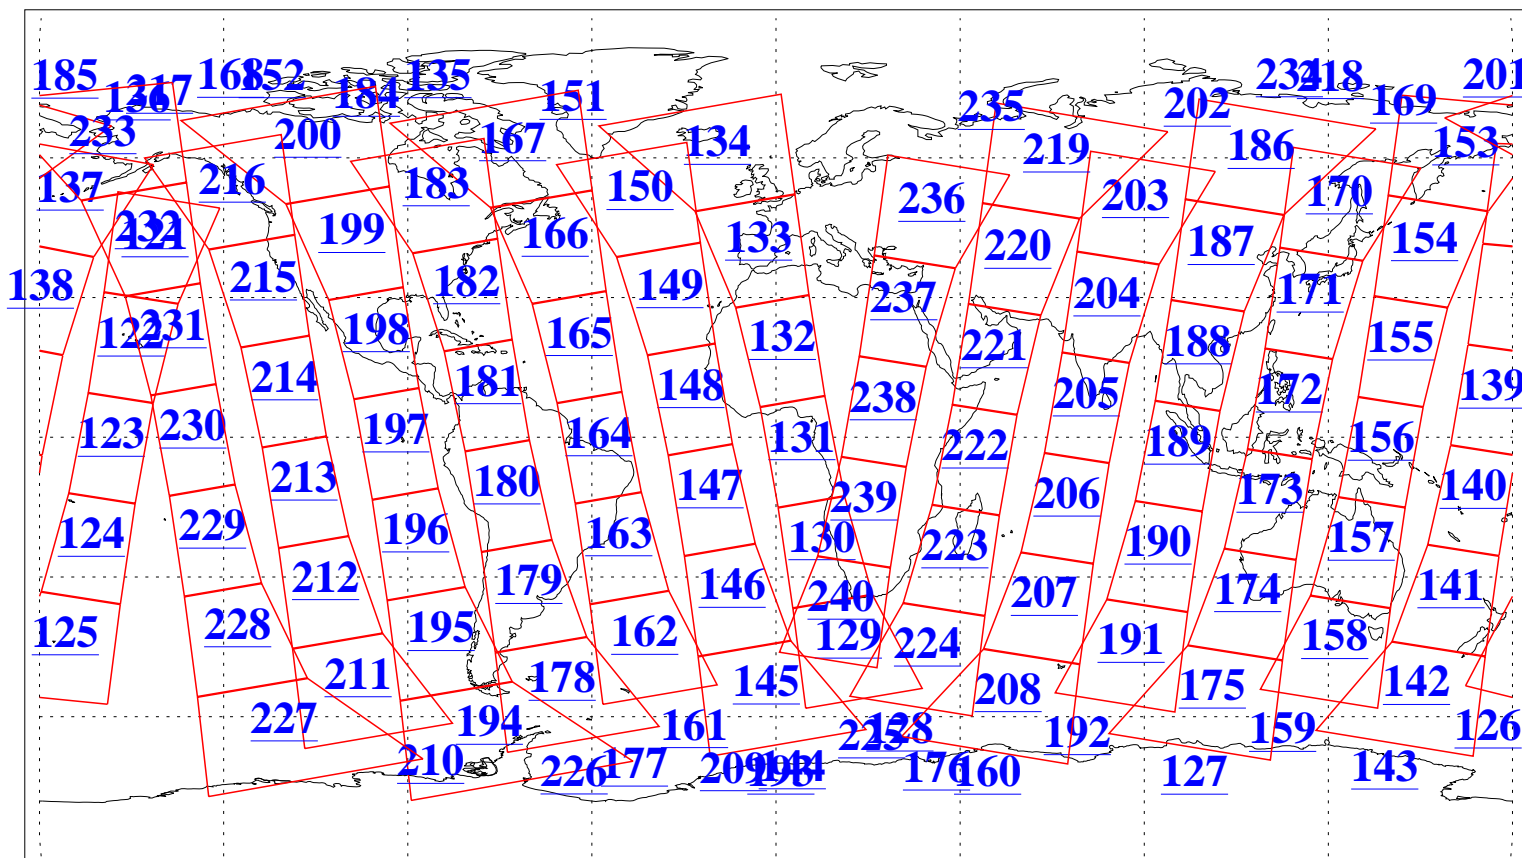

L1B Availability
AMSU Granules: 240
HSB Granules: 0
AIRS Granules: 240

17 Jul 2003
DoY 198
Aqua Day 439
Granules: 1 to 120

Granules: 121 to 240

Legend: AMSU Available, HSB Available, AIRS Available

L1B Availability
AMSU Granules: 240
HSB Granules: 0
AIRS Granules: 240

17 Jul 2003
DoY 198
Aqua Day 439

Ascending Granules

Descending Granules

Legend: AMSU Available, HSB Available, AIRS Available

L1B Availability
AMSU Granules: 240
HSB Granules: 0
AIRS Granules: 240

17 Jul 2003
DoY 198
Aqua Day 439

Northern Hemisphere Granules

Southern Hemisphere Granules

Legend: AMSU Available, *HSB Available*, **AIRS Available**