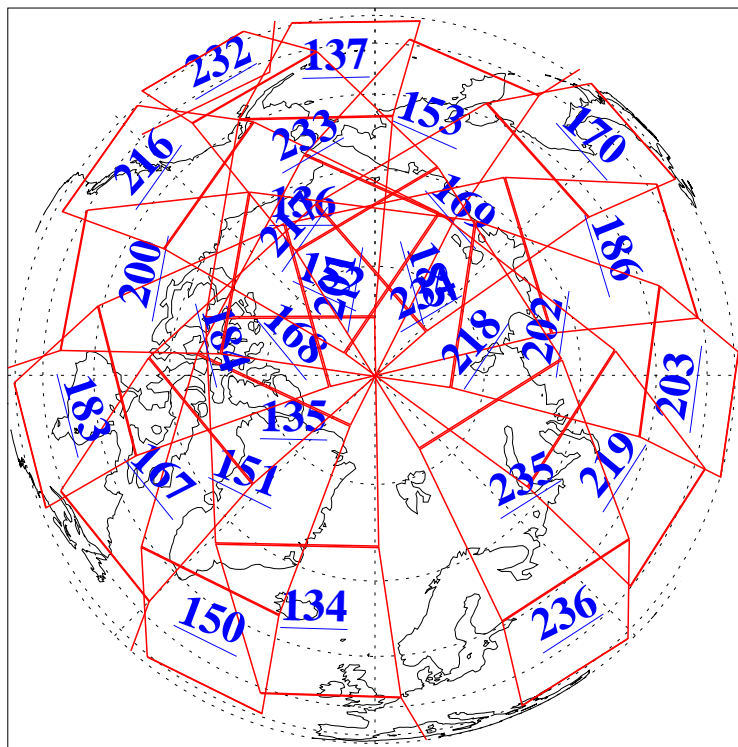

L1B Availability
AMSU Granules: 240
HSB Granules: 0
AIRS Granules: 240

17 Jul 2003
DoY 198
Aqua Day 439
Granules: 1 to 120

Granules: 121 to 240

Legend: AMSU Available, HSB Available, AIRS Available

L1B Availability
AMSU Granules: 240
HSB Granules: 0
AIRS Granules: 240

17 Jul 2003
DoY 198
Aqua Day 439

Ascending Granules

Descending Granules

Legend: AMSU Available, HSB Available, AIRS Available

L1B Availability
AMSU Granules: 240
HSB Granules: 0
AIRS Granules: 240

17 Jul 2003
DoY 198
Aqua Day 439

Northern Hemisphere Granules

Southern Hemisphere Granules

Legend: AMSU Available, *HSB Available*, **AIRS Available**