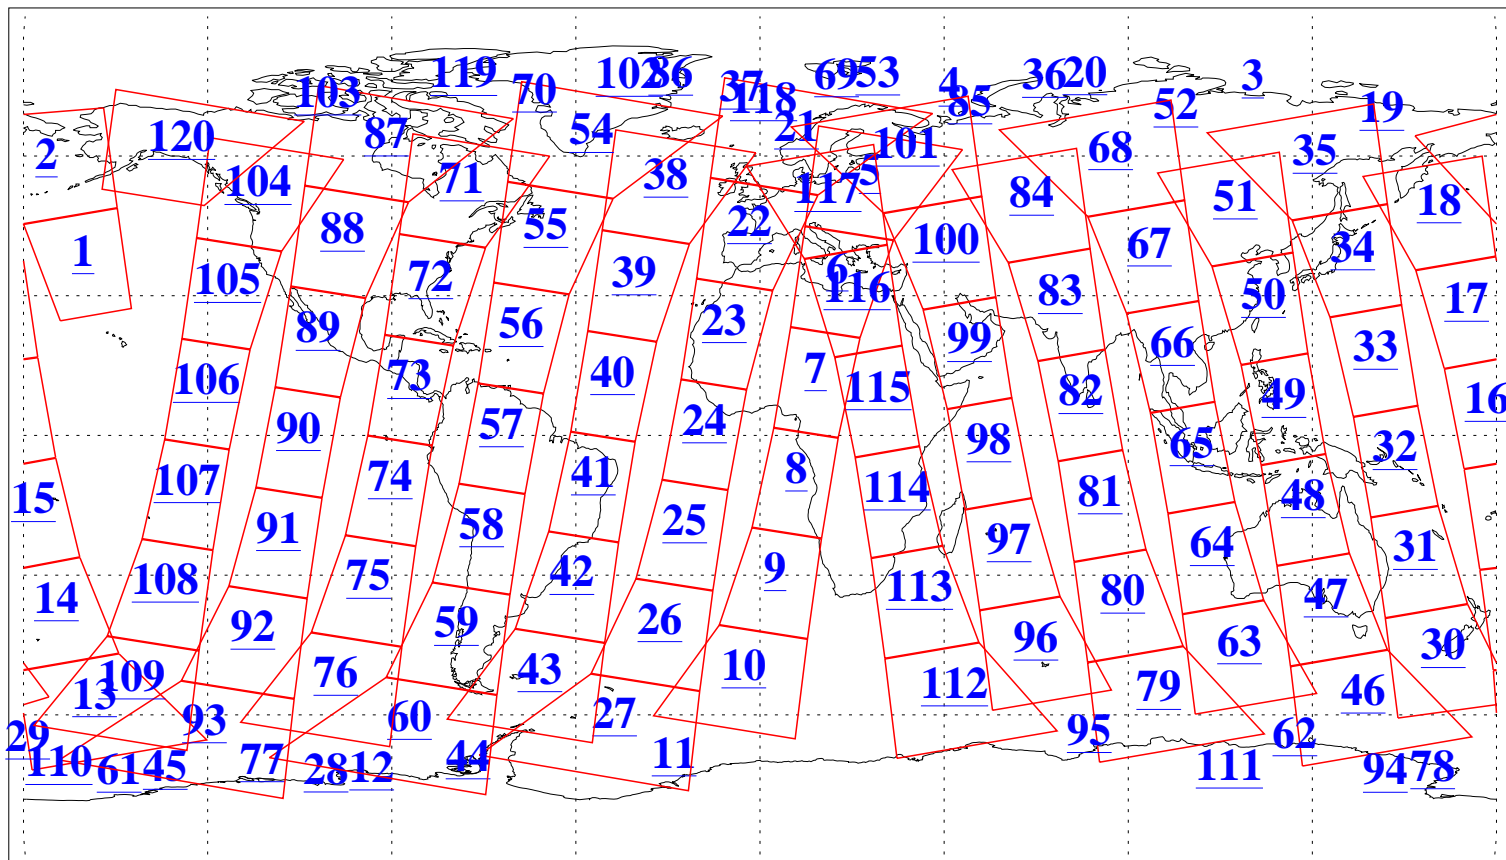

L1B Availability
AMSU Granules: 240
HSB Granules: 0
AIRS Granules: 240

17 Jul 2003
DoY 198
Aqua Day 439
Granules: 1 to 120

Granules: 121 to 240

Legend: AMSU Available, HSB Available, AIRS Available

L1B Availability
AMSU Granules: 240
HSB Granules: 0
AIRS Granules: 240

17 Jul 2003
DoY 198
Aqua Day 439

Ascending Granules

Descending Granules

Legend: AMSU Available, HSB Available, AIRS Available

L1B Availability
AMSU Granules: 240
HSB Granules: 0
AIRS Granules: 240

17 Jul 2003
DoY 198
Aqua Day 439

Northern Hemisphere Granules

Southern Hemisphere Granules

Legend: AMSU Available, *HSB Available*, **AIRS Available**