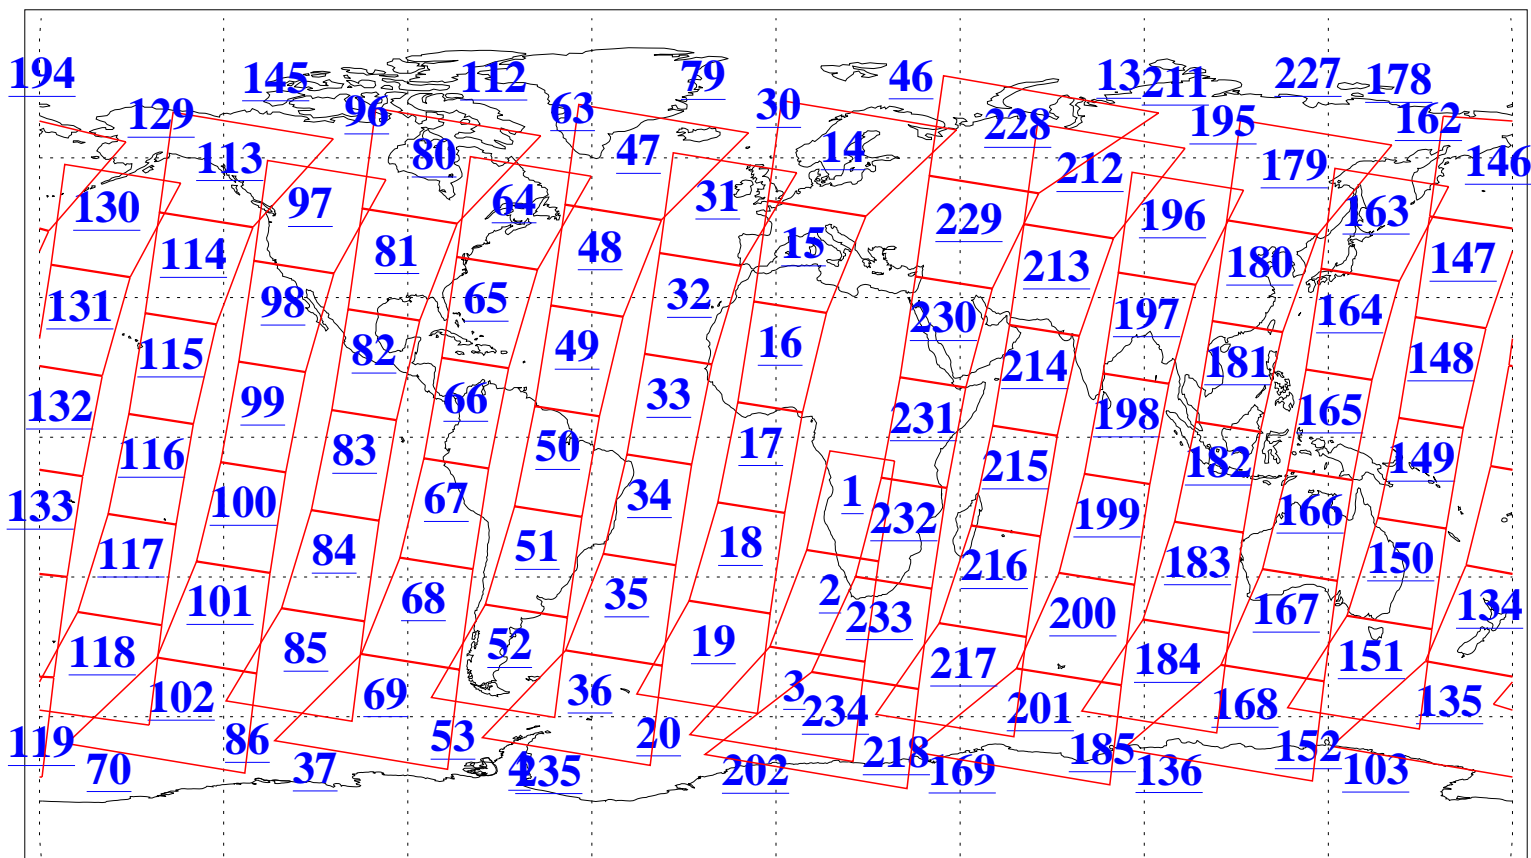

L1B Availability
AMSU Granules: 240
HSB Granules: 0
AIRS Granules: 240

16 Jul 2003
DoY 197
Aqua Day 438

Ascending Granules

Descending Granules

Legend: AMSU Available, HSB Available, AIRS Available

L1B Availability
 AMSU Granules: 240
 HSB Granules: 0
 AIRS Granules: 240

16 Jul 2003
 DoY 197
 Aqua Day 438

Northern Hemisphere Granules

Southern Hemisphere Granules

Legend: AMSU Available, HSB Available, AIRS Available