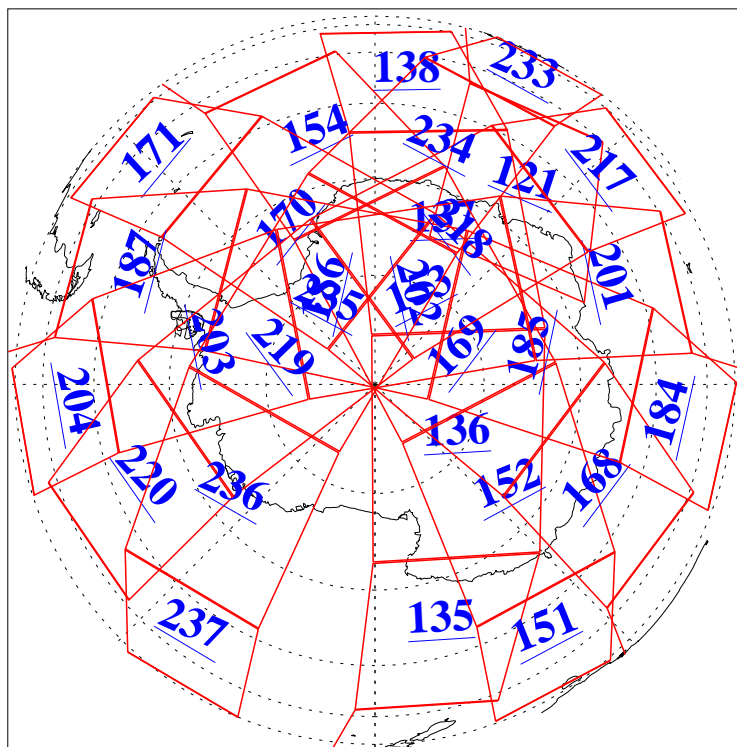

L1B Availability
AMSU Granules: 240
HSB Granules: 0
AIRS Granules: 240

16 Jul 2003
DoY 197
Aqua Day 438

Ascending Granules

Descending Granules

Legend: AMSU Available, HSB Available, AIRS Available

L1B Availability
 AMSU Granules: 240
 HSB Granules: 0
 AIRS Granules: 240

16 Jul 2003
 DoY 197
 Aqua Day 438

Northern Hemisphere Granules

Southern Hemisphere Granules

Legend: AMSU Available, HSB Available, AIRS Available