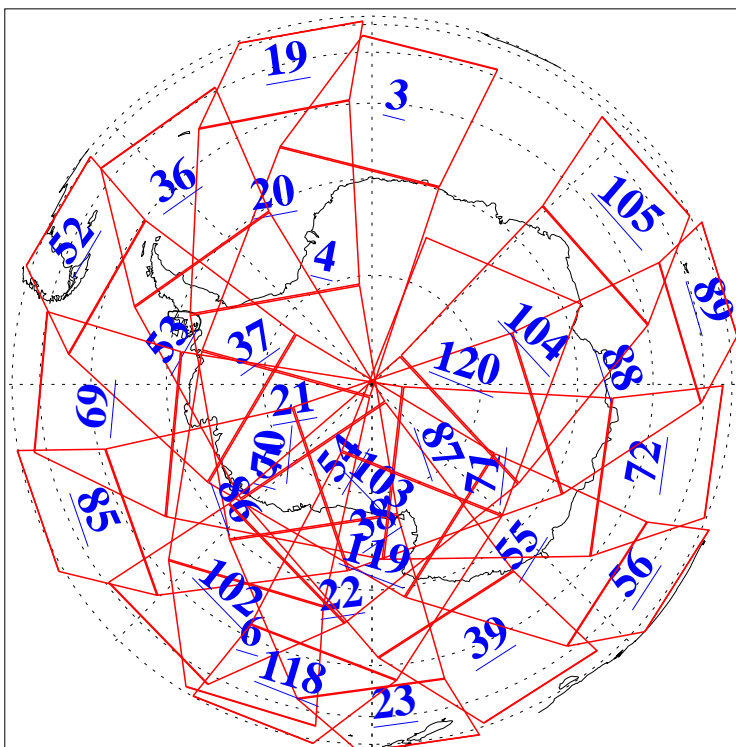

L1B Availability
AMSU Granules: 240
HSB Granules: 0
AIRS Granules: 240

16 Jul 2003
DoY 197
Aqua Day 438

Ascending Granules

Descending Granules

Legend: AMSU Available, HSB Available, AIRS Available

L1B Availability
 AMSU Granules: 240
 HSB Granules: 0
 AIRS Granules: 240

16 Jul 2003
 DoY 197
 Aqua Day 438

Northern Hemisphere Granules

Southern Hemisphere Granules

Legend: AMSU Available, HSB Available, AIRS Available