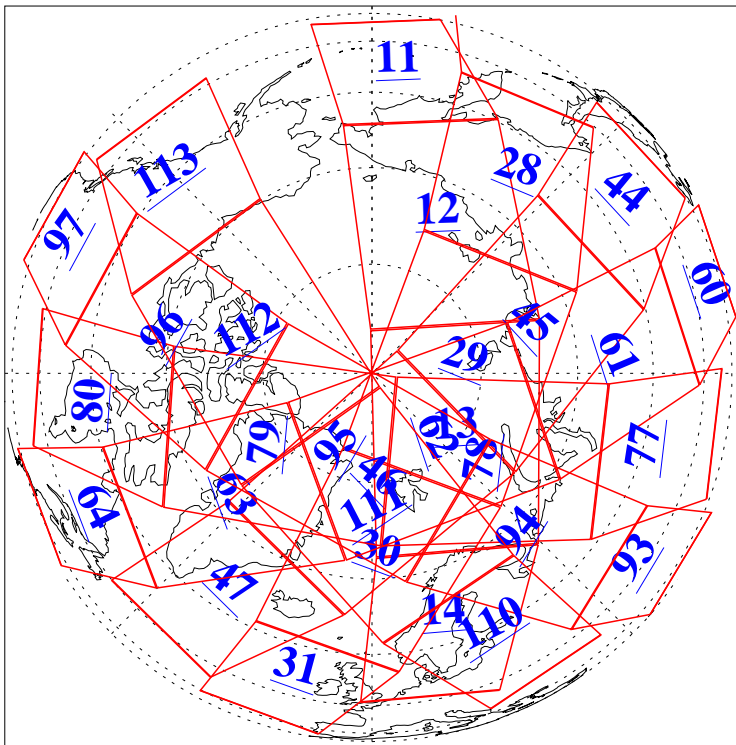

L1B Availability
AMSU Granules: 240
HSB Granules: 0
AIRS Granules: 240

16 Jul 2003
DoY 197
Aqua Day 438

Ascending Granules

Descending Granules

Legend: AMSU Available, HSB Available, AIRS Available

L1B Availability
 AMSU Granules: 240
 HSB Granules: 0
 AIRS Granules: 240

16 Jul 2003
 DoY 197
 Aqua Day 438

Northern Hemisphere Granules

Southern Hemisphere Granules

Legend: AMSU Available, HSB Available, AIRS Available