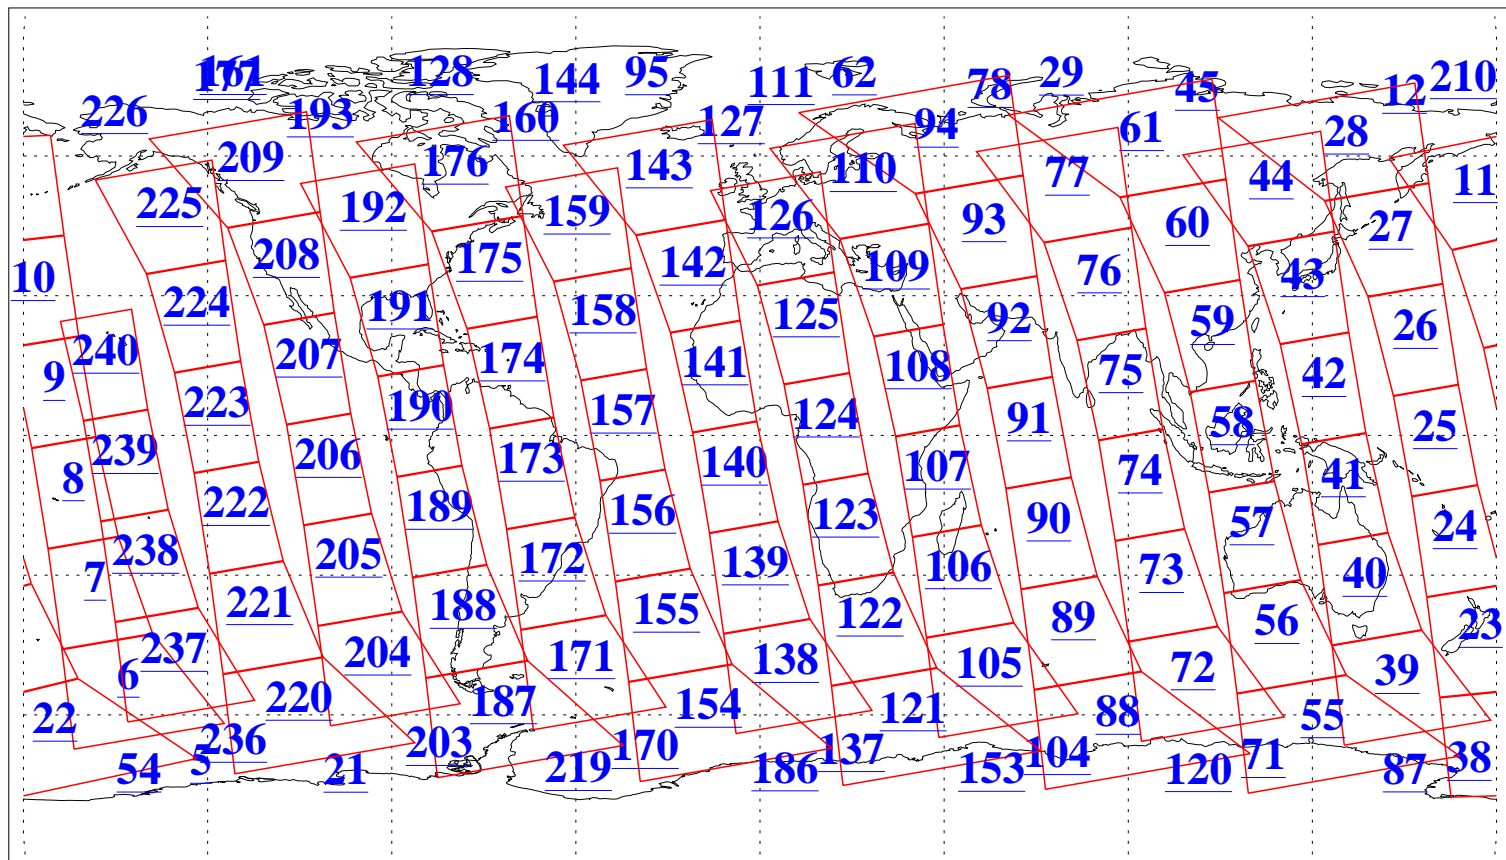

L1B Availability
AMSU Granules: 240
HSB Granules: 0
AIRS Granules: 240

16 Jul 2003
DoY 197
Aqua Day 438

Ascending Granules

Descending Granules

Legend: AMSU Available, HSB Available, AIRS Available

L1B Availability
 AMSU Granules: 240
 HSB Granules: 0
 AIRS Granules: 240

16 Jul 2003
 DoY 197
 Aqua Day 438

Northern Hemisphere Granules

Southern Hemisphere Granules

Legend: AMSU Available, HSB Available, AIRS Available