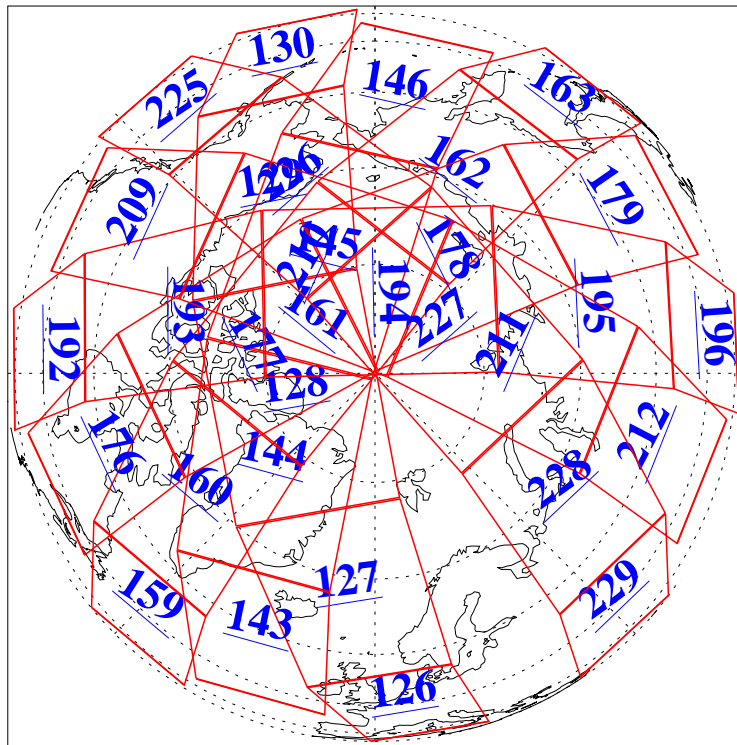

L1B Availability
AMSU Granules: 240
HSB Granules: 0
AIRS Granules: 240

16 Jul 2003
DoY 197
Aqua Day 438

Ascending Granules

Descending Granules

Legend: AMSU Available, HSB Available, AIRS Available

L1B Availability
 AMSU Granules: 240
 HSB Granules: 0
 AIRS Granules: 240

16 Jul 2003
 DoY 197
 Aqua Day 438

Northern Hemisphere Granules

Southern Hemisphere Granules

Legend: AMSU Available, HSB Available, AIRS Available