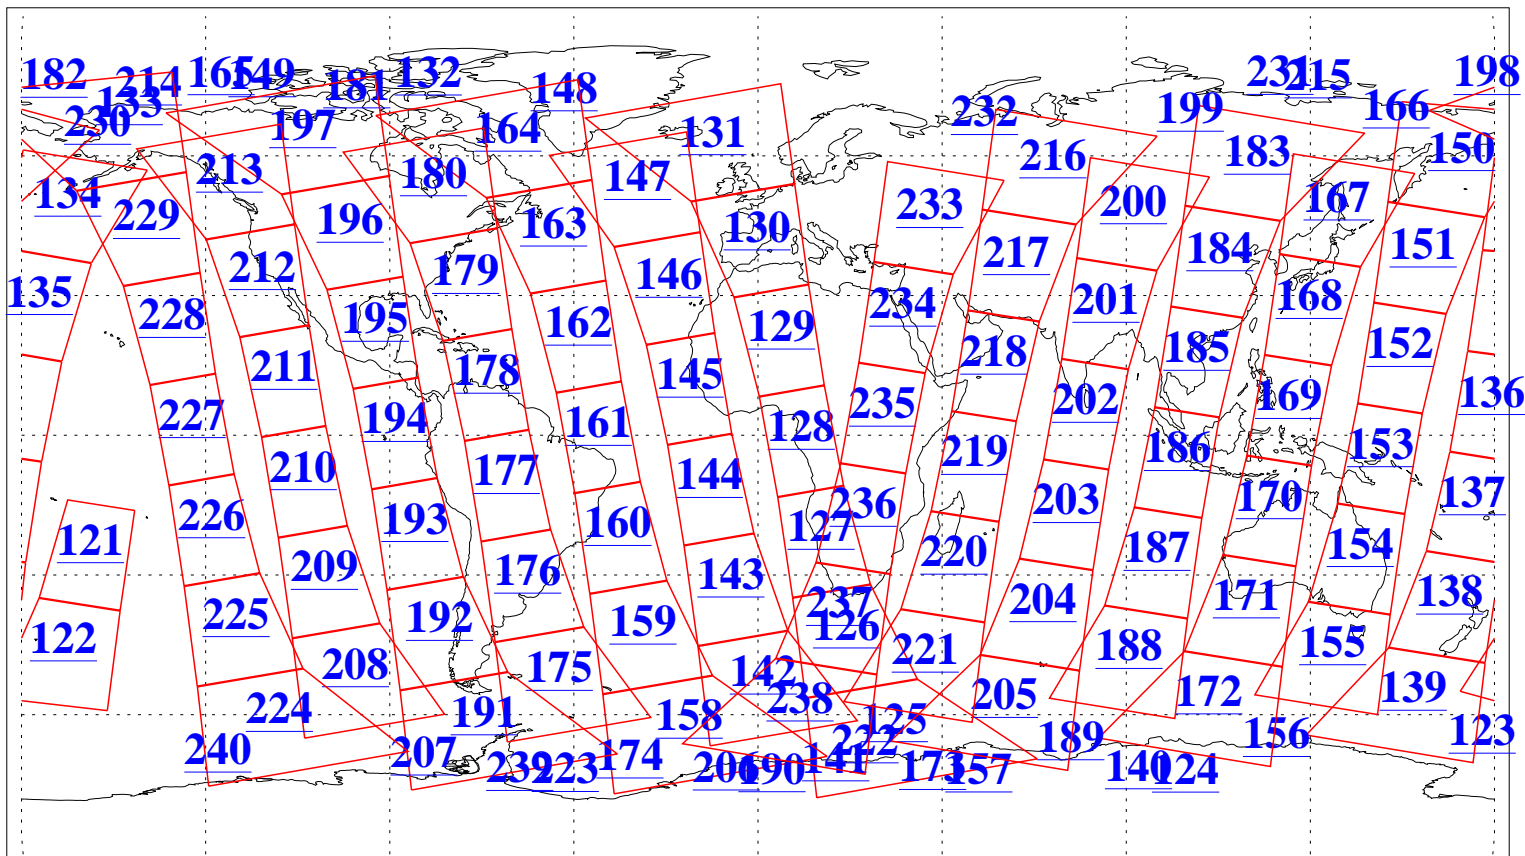

L1B Availability
AMSU Granules: 240
HSB Granules: 0
AIRS Granules: 240

12 Jul 2003
DoY 193
Aqua Day 434
Granules: 1 to 120

Granules: 121 to 240

Legend: AMSU Available, HSB Available, AIRS Available

L1B Availability
AMSU Granules: 240
HSB Granules: 0
AIRS Granules: 240

12 Jul 2003
DoY 193
Aqua Day 434

Ascending Granules

Descending Granules

Legend: AMSU Available, HSB Available, AIRS Available

L1B Availability
 AMSU Granules: 240
 HSB Granules: 0
 AIRS Granules: 240

12 Jul 2003
 DoY 193
 Aqua Day 434

Northern Hemisphere Granules

Southern Hemisphere Granules

Legend: AMSU Available, *HSB Available*, **AIRS Available**