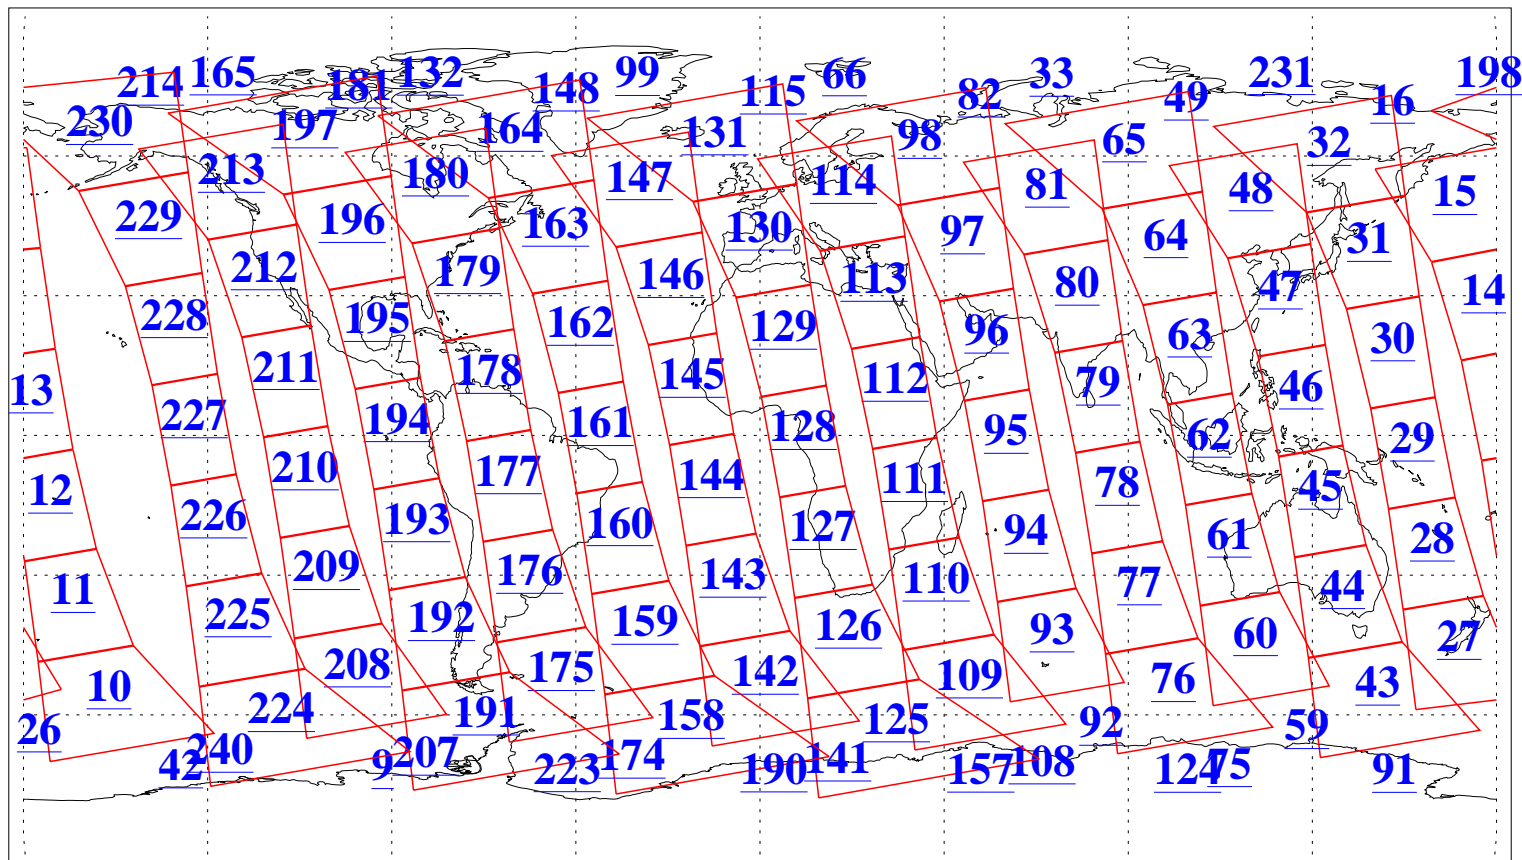

L1B Availability
AMSU Granules: 240
HSB Granules: 0
AIRS Granules: 240

12 Jul 2003
DoY 193
Aqua Day 434
Granules: 1 to 120

Granules: 121 to 240

Legend: AMSU Available, HSB Available, AIRS Available

L1B Availability
AMSU Granules: 240
HSB Granules: 0
AIRS Granules: 240

12 Jul 2003
DoY 193
Aqua Day 434

Ascending Granules

Descending Granules

Legend: AMSU Available, HSB Available, AIRS Available

L1B Availability
 AMSU Granules: 240
 HSB Granules: 0
 AIRS Granules: 240

12 Jul 2003
 DoY 193
 Aqua Day 434

Northern Hemisphere Granules

Southern Hemisphere Granules

Legend: AMSU Available, *HSB Available*, **AIRS Available**