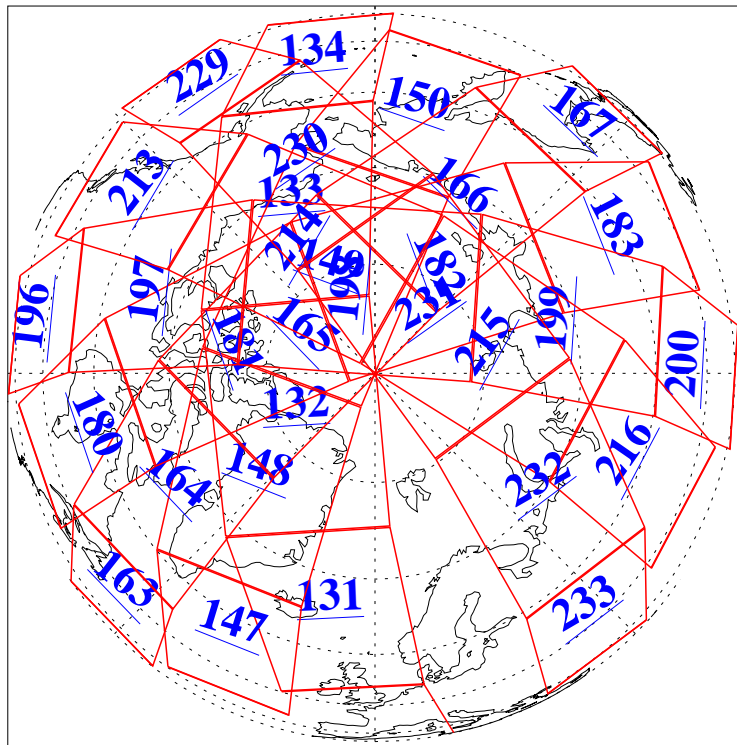

L1B Availability
AMSU Granules: 240
HSB Granules: 0
AIRS Granules: 240

12 Jul 2003
DoY 193
Aqua Day 434
Granules: 1 to 120

Granules: 121 to 240

Legend: AMSU Available, HSB Available, AIRS Available

L1B Availability
AMSU Granules: 240
HSB Granules: 0
AIRS Granules: 240

12 Jul 2003
DoY 193
Aqua Day 434

Ascending Granules

Descending Granules

Legend: AMSU Available, HSB Available, AIRS Available

L1B Availability
 AMSU Granules: 240
 HSB Granules: 0
 AIRS Granules: 240

12 Jul 2003
 DoY 193
 Aqua Day 434

Northern Hemisphere Granules

Southern Hemisphere Granules

Legend: AMSU Available, *HSB Available*, **AIRS Available**