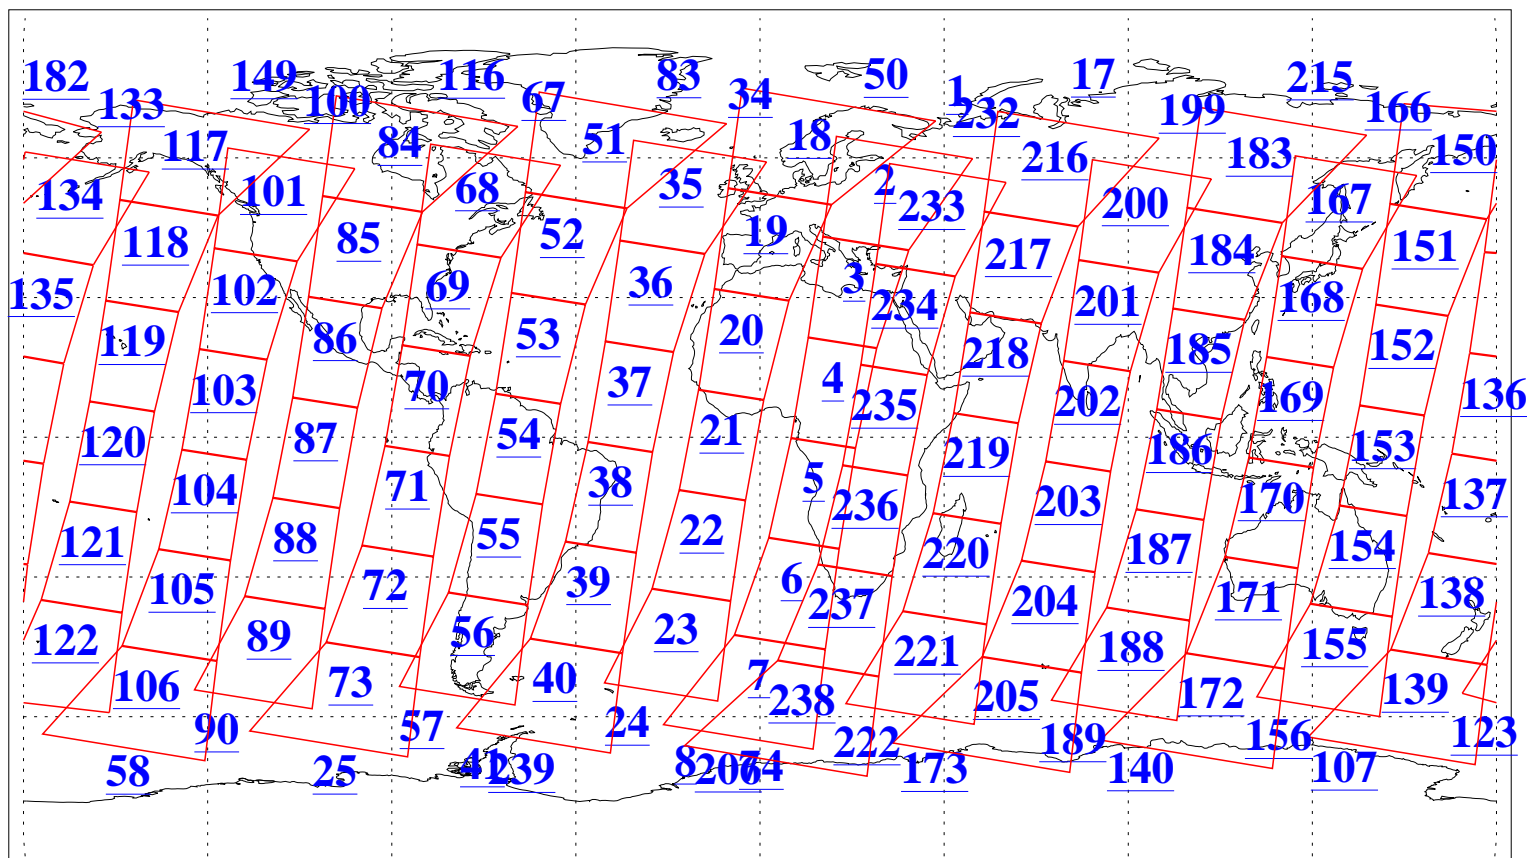

L1B Availability
AMSU Granules: 240
HSB Granules: 0
AIRS Granules: 240

12 Jul 2003
DoY 193
Aqua Day 434
Granules: 1 to 120

Granules: 121 to 240

Legend: AMSU Available, HSB Available, AIRS Available

L1B Availability
AMSU Granules: 240
HSB Granules: 0
AIRS Granules: 240

12 Jul 2003
DoY 193
Aqua Day 434

Ascending Granules

Descending Granules

Legend: AMSU Available, HSB Available, AIRS Available

L1B Availability
 AMSU Granules: 240
 HSB Granules: 0
 AIRS Granules: 240

12 Jul 2003
 DoY 193
 Aqua Day 434

Northern Hemisphere Granules

Southern Hemisphere Granules

Legend: AMSU Available, *HSB Available*, **AIRS Available**