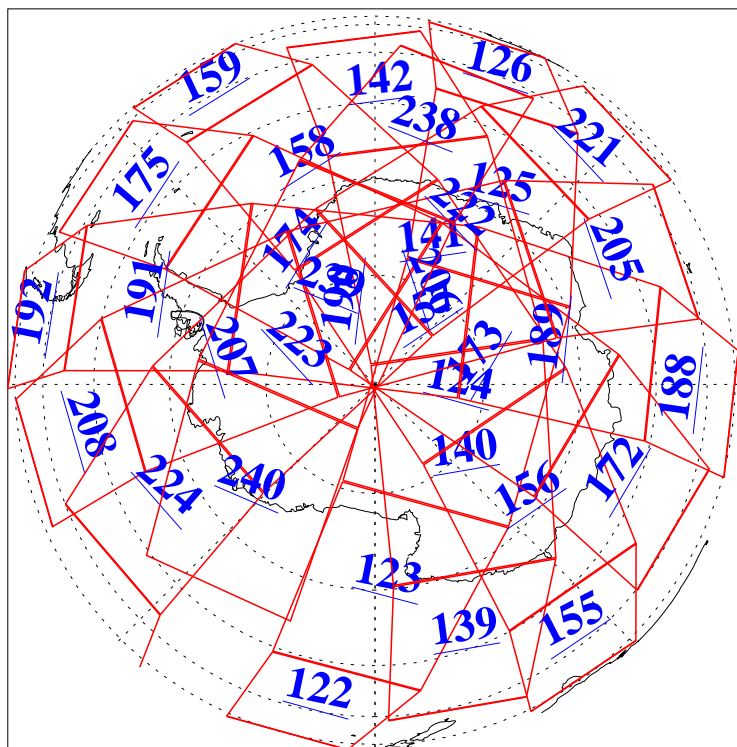

L1B Availability
AMSU Granules: 240
HSB Granules: 0
AIRS Granules: 240

12 Jul 2003
DoY 193
Aqua Day 434
Granules: 1 to 120

Granules: 121 to 240

Legend: AMSU Available, HSB Available, AIRS Available

L1B Availability
AMSU Granules: 240
HSB Granules: 0
AIRS Granules: 240

12 Jul 2003
DoY 193
Aqua Day 434

Ascending Granules

Descending Granules

Legend: AMSU Available, HSB Available, AIRS Available

L1B Availability
 AMSU Granules: 240
 HSB Granules: 0
 AIRS Granules: 240

12 Jul 2003
 DoY 193
 Aqua Day 434

Northern Hemisphere Granules

Southern Hemisphere Granules

Legend: AMSU Available, *HSB Available*, **AIRS Available**