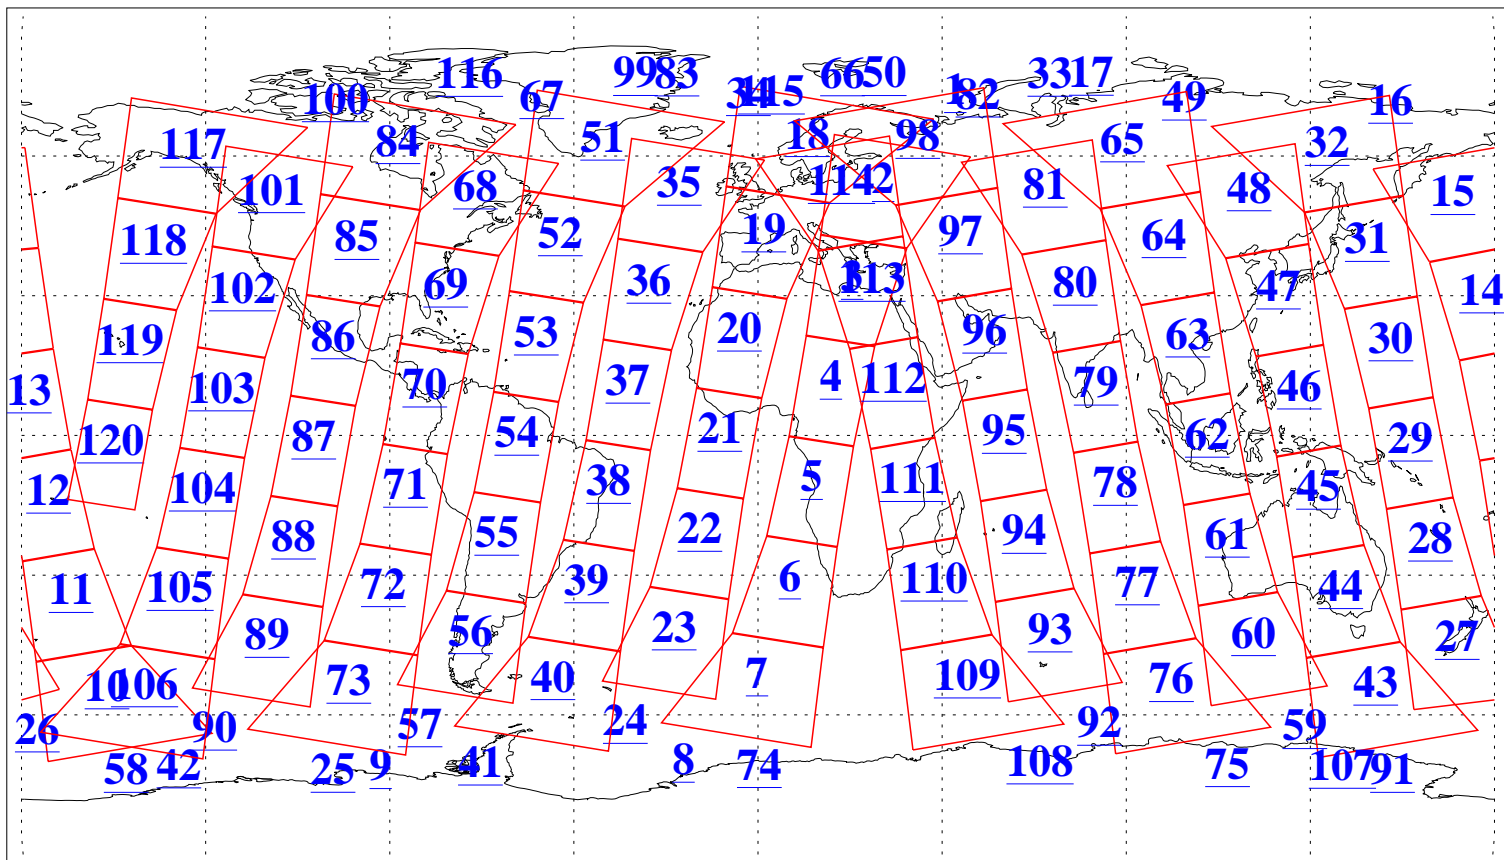

L1B Availability
AMSU Granules: 240
HSB Granules: 0
AIRS Granules: 240

12 Jul 2003
DoY 193
Aqua Day 434
Granules: 1 to 120

Granules: 121 to 240

Legend: AMSU Available, HSB Available, AIRS Available

L1B Availability
AMSU Granules: 240
HSB Granules: 0
AIRS Granules: 240

12 Jul 2003
DoY 193
Aqua Day 434

Ascending Granules

Descending Granules

Legend: AMSU Available, HSB Available, AIRS Available

L1B Availability
 AMSU Granules: 240
 HSB Granules: 0
 AIRS Granules: 240

12 Jul 2003
 DoY 193
 Aqua Day 434

Northern Hemisphere Granules

Southern Hemisphere Granules

Legend: AMSU Available, *HSB Available*, **AIRS Available**