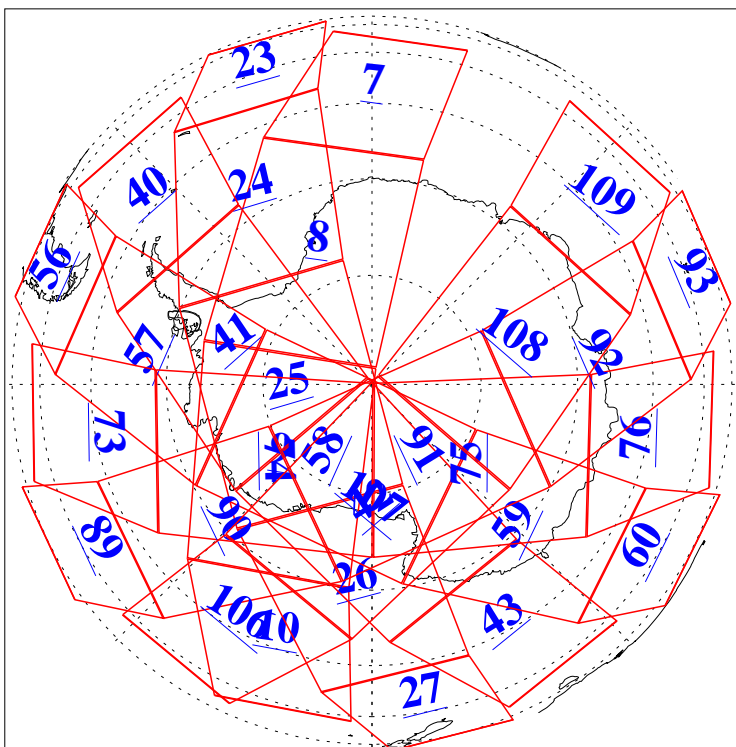

L1B Availability
AMSU Granules: 240
HSB Granules: 0
AIRS Granules: 240

12 Jul 2003
DoY 193
Aqua Day 434
Granules: 1 to 120

Granules: 121 to 240

Legend: AMSU Available, HSB Available, AIRS Available

L1B Availability
AMSU Granules: 240
HSB Granules: 0
AIRS Granules: 240

12 Jul 2003
DoY 193
Aqua Day 434

Ascending Granules

Descending Granules

Legend: AMSU Available, HSB Available, AIRS Available

L1B Availability
 AMSU Granules: 240
 HSB Granules: 0
 AIRS Granules: 240

12 Jul 2003
 DoY 193
 Aqua Day 434

Northern Hemisphere Granules

Southern Hemisphere Granules

Legend: AMSU Available, *HSB Available*, **AIRS Available**