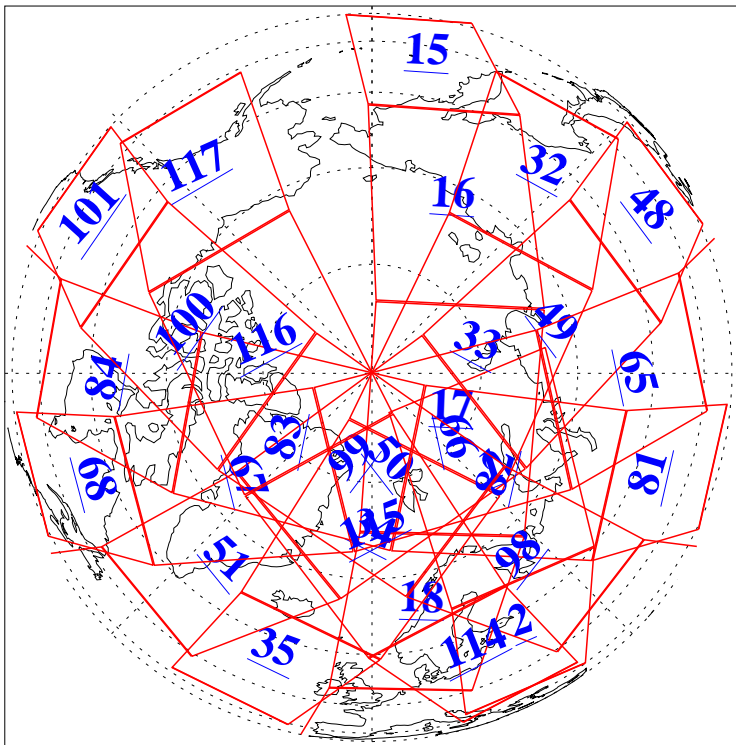

L1B Availability
AMSU Granules: 240
HSB Granules: 0
AIRS Granules: 240

12 Jul 2003
DoY 193
Aqua Day 434
Granules: 1 to 120

Granules: 121 to 240

Legend: AMSU Available, HSB Available, AIRS Available

L1B Availability
AMSU Granules: 240
HSB Granules: 0
AIRS Granules: 240

12 Jul 2003
DoY 193
Aqua Day 434

Ascending Granules

Descending Granules

Legend: AMSU Available, HSB Available, AIRS Available

L1B Availability
 AMSU Granules: 240
 HSB Granules: 0
 AIRS Granules: 240

12 Jul 2003
 DoY 193
 Aqua Day 434

Northern Hemisphere Granules

Southern Hemisphere Granules

Legend: AMSU Available, *HSB Available*, **AIRS Available**