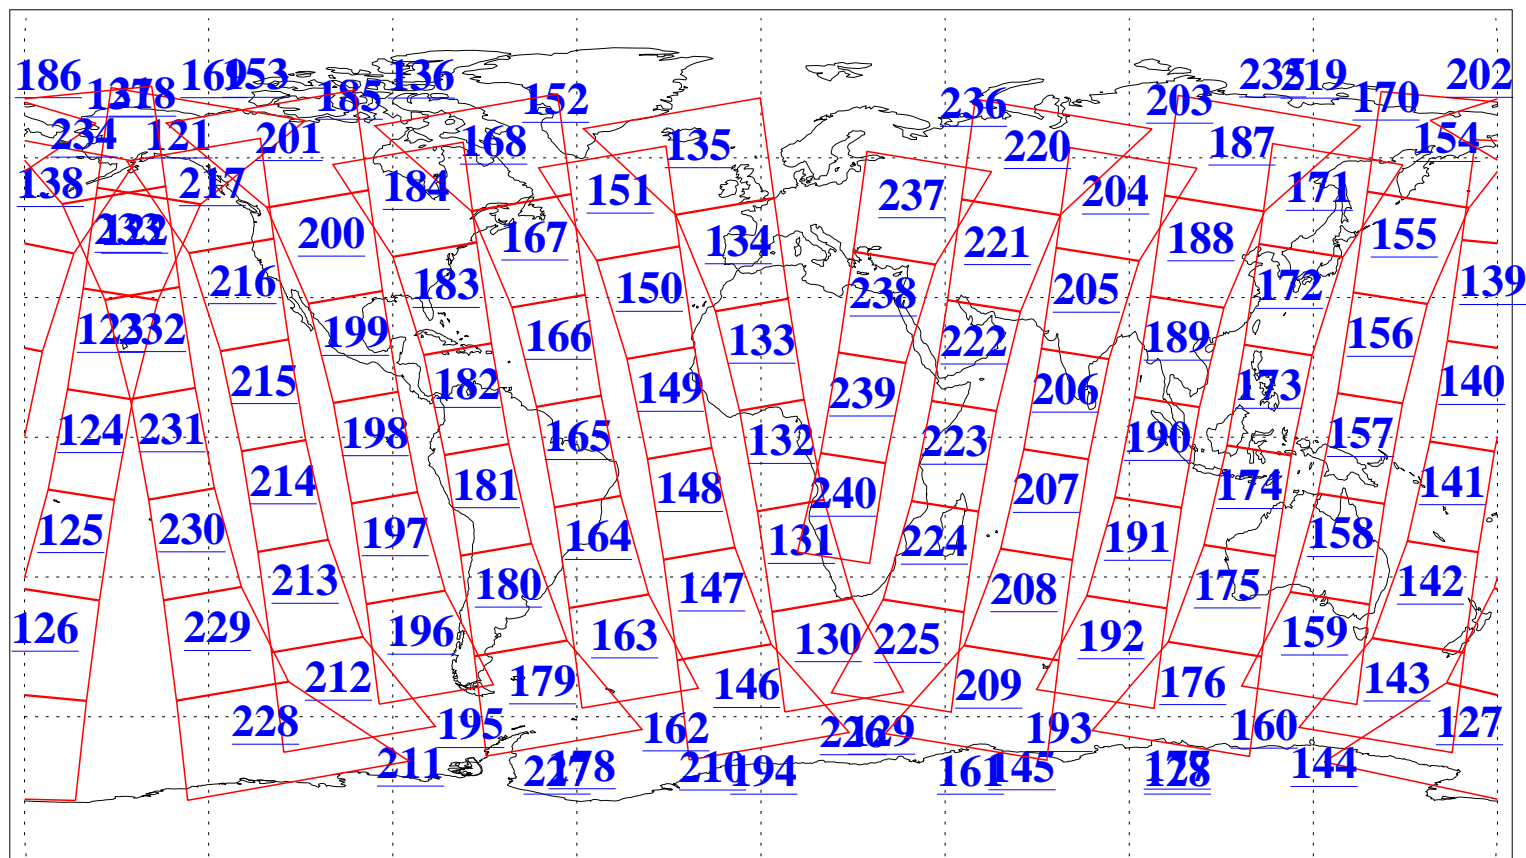

L1B Availability  
AMSU Granules: 240  
HSB Granules: 0  
AIRS Granules: 240

8 Jul 2003  
DoY 189  
Aqua Day 430  
Granules: 1 to 120

Granules: 121 to 240

Legend: AMSU Available, HSB Available, AIRS Available

L1B Availability  
AMSU Granules: 240  
HSB Granules: 0  
AIRS Granules: 240

8 Jul 2003  
DoY 189  
Aqua Day 430

Ascending Granules

Descending Granules

Legend: AMSU Available, HSB Available, AIRS Available

L1B Availability  
 AMSU Granules: 240  
 HSB Granules: 0  
 AIRS Granules: 240

8 Jul 2003  
 DoY 189  
 Aqua Day 430

Northern Hemisphere Granules

Southern Hemisphere Granules

Legend: AMSU Available, HSB Available, AIRS Available