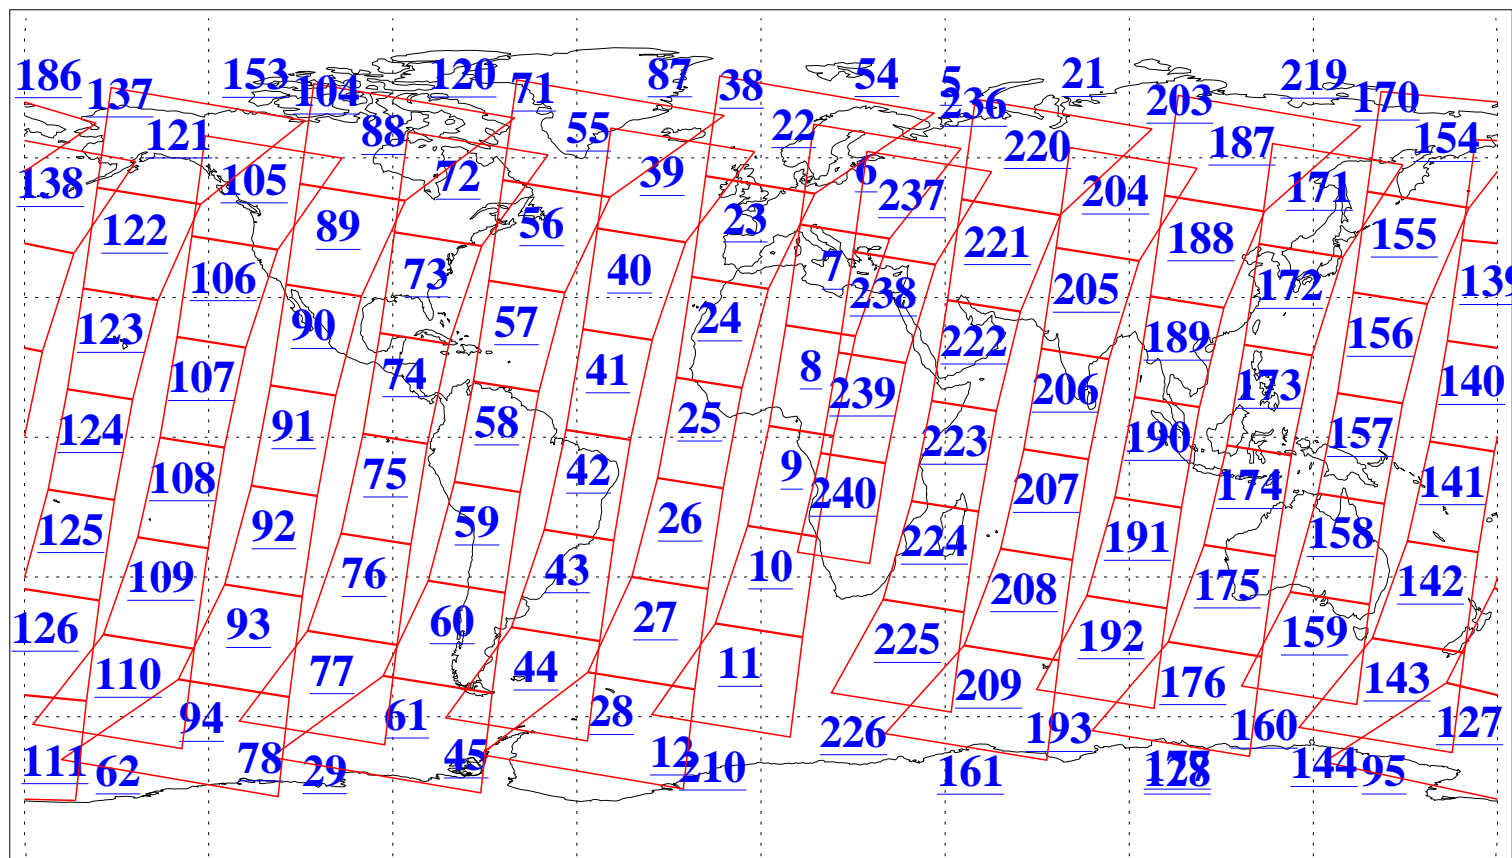

L1B Availability  
AMSU Granules: 240  
HSB Granules: 0  
AIRS Granules: 240

8 Jul 2003  
DoY 189  
Aqua Day 430  
Granules: 1 to 120

Granules: 121 to 240

Legend: AMSU Available, HSB Available, AIRS Available

L1B Availability  
AMSU Granules: 240  
HSB Granules: 0  
AIRS Granules: 240

8 Jul 2003  
DoY 189  
Aqua Day 430

Ascending Granules

Descending Granules

Legend: AMSU Available, HSB Available, AIRS Available

L1B Availability  
 AMSU Granules: 240  
 HSB Granules: 0  
 AIRS Granules: 240

8 Jul 2003  
 DoY 189  
 Aqua Day 430

Northern Hemisphere Granules

Southern Hemisphere Granules

Legend: AMSU Available, HSB Available, AIRS Available