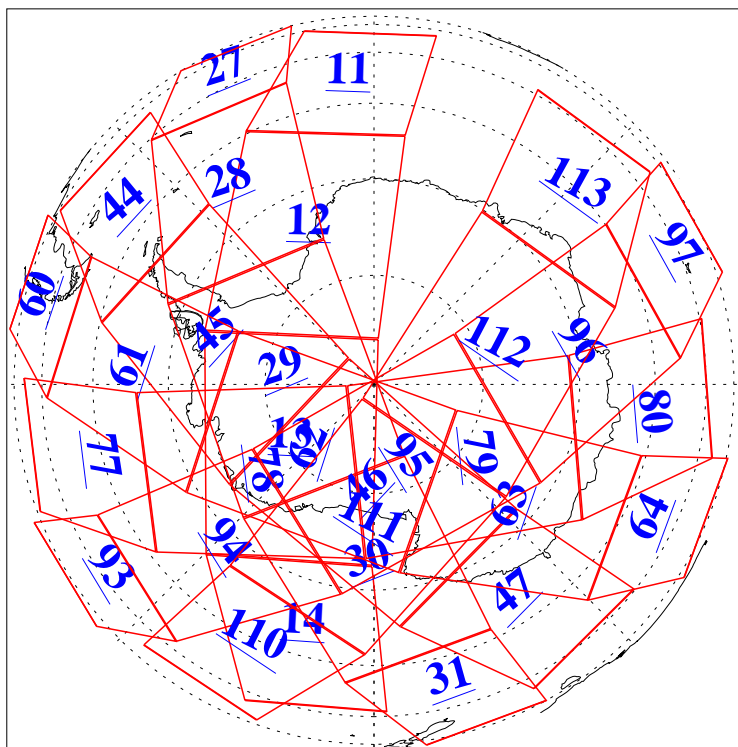

L1B Availability  
AMSU Granules: 240  
HSB Granules: 0  
AIRS Granules: 240

8 Jul 2003  
DoY 189  
Aqua Day 430  
Granules: 1 to 120

Granules: 121 to 240

Legend: AMSU Available, HSB Available, AIRS Available

L1B Availability  
AMSU Granules: 240  
HSB Granules: 0  
AIRS Granules: 240

8 Jul 2003  
DoY 189  
Aqua Day 430

Ascending Granules

Descending Granules

Legend: AMSU Available, HSB Available, AIRS Available

L1B Availability  
 AMSU Granules: 240  
 HSB Granules: 0  
 AIRS Granules: 240

8 Jul 2003  
 DoY 189  
 Aqua Day 430

Northern Hemisphere Granules

Southern Hemisphere Granules

Legend: AMSU Available, HSB Available, AIRS Available