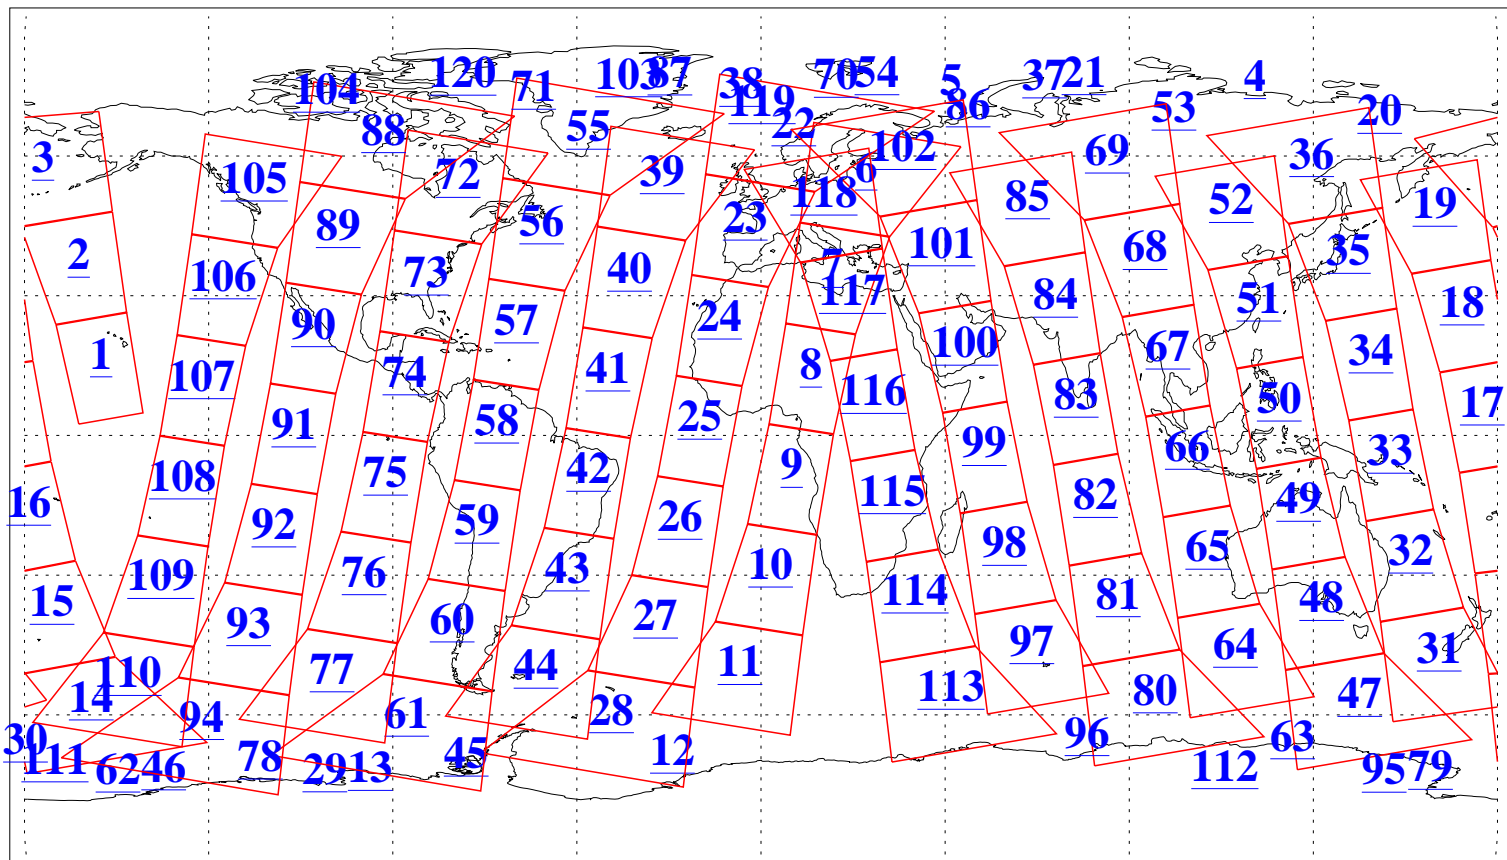

L1B Availability  
AMSU Granules: 240  
HSB Granules: 0  
AIRS Granules: 240

8 Jul 2003  
DoY 189  
Aqua Day 430  
Granules: 1 to 120

Granules: 121 to 240

Legend: AMSU Available, HSB Available, AIRS Available

L1B Availability  
AMSU Granules: 240  
HSB Granules: 0  
AIRS Granules: 240

8 Jul 2003  
DoY 189  
Aqua Day 430

Ascending Granules

Descending Granules

Legend: AMSU Available, HSB Available, AIRS Available

L1B Availability  
 AMSU Granules: 240  
 HSB Granules: 0  
 AIRS Granules: 240

8 Jul 2003  
 DoY 189  
 Aqua Day 430

Northern Hemisphere Granules

Southern Hemisphere Granules

Legend: AMSU Available, HSB Available, AIRS Available