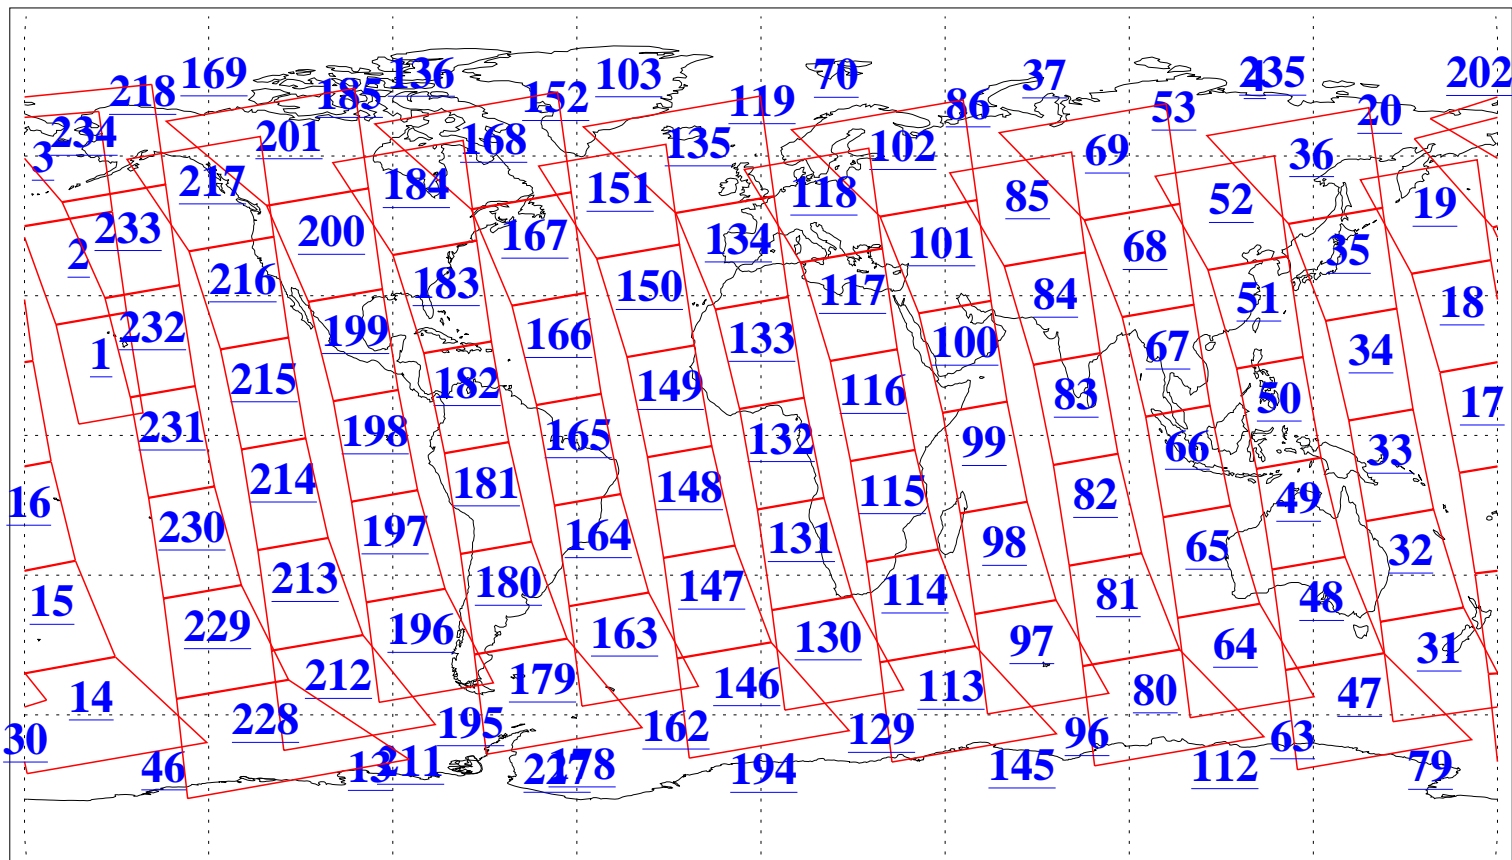

L1B Availability  
AMSU Granules: 240  
HSB Granules: 0  
AIRS Granules: 240

8 Jul 2003  
DoY 189  
Aqua Day 430  
Granules: 1 to 120

Granules: 121 to 240

Legend: AMSU Available, HSB Available, AIRS Available

L1B Availability  
AMSU Granules: 240  
HSB Granules: 0  
AIRS Granules: 240

8 Jul 2003  
DoY 189  
Aqua Day 430

Ascending Granules

Descending Granules

Legend: AMSU Available, HSB Available, AIRS Available

L1B Availability  
 AMSU Granules: 240  
 HSB Granules: 0  
 AIRS Granules: 240

8 Jul 2003  
 DoY 189  
 Aqua Day 430

Northern Hemisphere Granules

Southern Hemisphere Granules

Legend: AMSU Available, HSB Available, AIRS Available