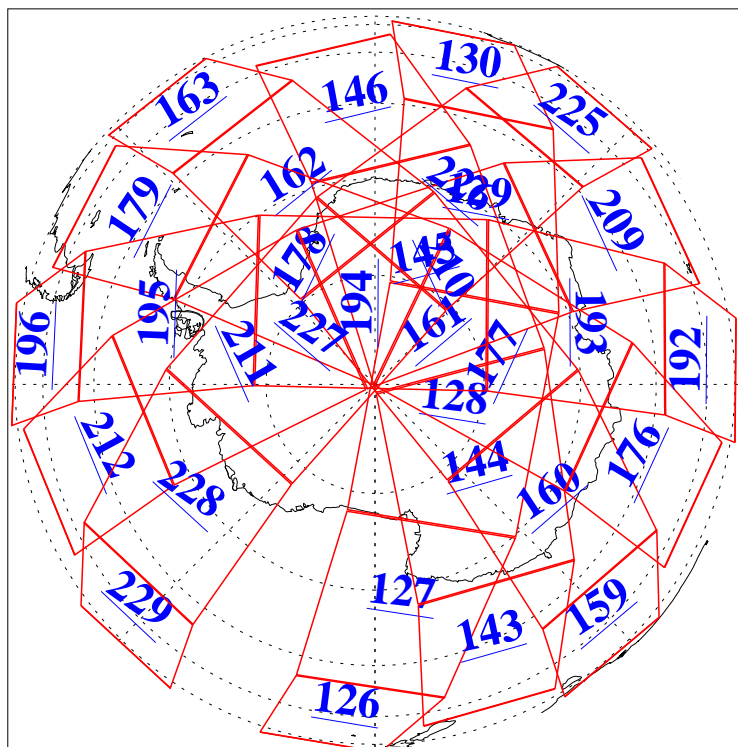

L1B Availability  
AMSU Granules: 240  
HSB Granules: 0  
AIRS Granules: 240

8 Jul 2003  
DoY 189  
Aqua Day 430  
Granules: 1 to 120

Granules: 121 to 240

Legend: AMSU Available, HSB Available, AIRS Available

L1B Availability  
AMSU Granules: 240  
HSB Granules: 0  
AIRS Granules: 240

8 Jul 2003  
DoY 189  
Aqua Day 430

Ascending Granules

Descending Granules

Legend: AMSU Available, HSB Available, AIRS Available

L1B Availability  
 AMSU Granules: 240  
 HSB Granules: 0  
 AIRS Granules: 240

8 Jul 2003  
 DoY 189  
 Aqua Day 430

Northern Hemisphere Granules

Southern Hemisphere Granules

Legend: AMSU Available, HSB Available, AIRS Available