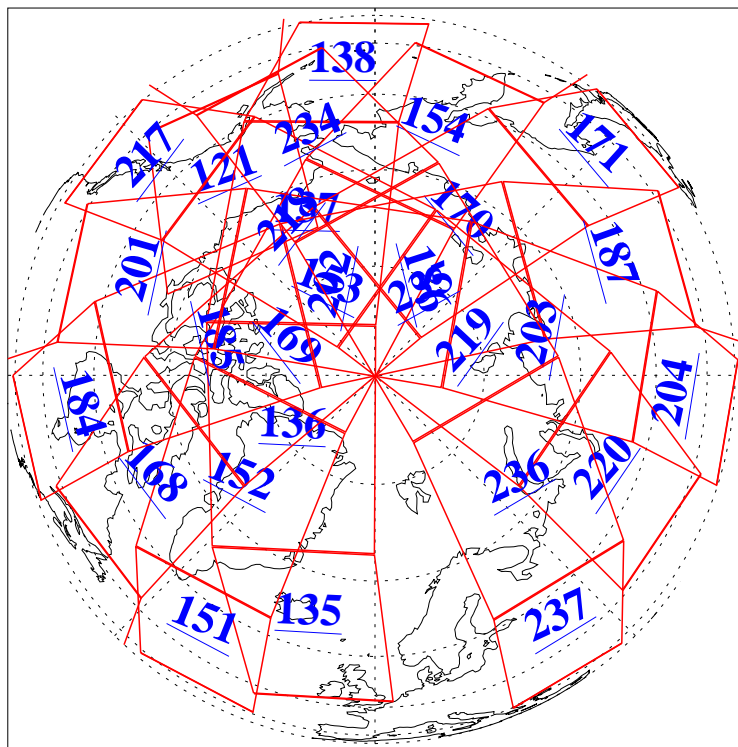

L1B Availability  
AMSU Granules: 240  
HSB Granules: 0  
AIRS Granules: 240

8 Jul 2003  
DoY 189  
Aqua Day 430  
Granules: 1 to 120

Granules: 121 to 240

Legend: AMSU Available, HSB Available, AIRS Available

L1B Availability  
AMSU Granules: 240  
HSB Granules: 0  
AIRS Granules: 240

8 Jul 2003  
DoY 189  
Aqua Day 430

Ascending Granules

Descending Granules

Legend: AMSU Available, HSB Available, AIRS Available

L1B Availability  
 AMSU Granules: 240  
 HSB Granules: 0  
 AIRS Granules: 240

8 Jul 2003  
 DoY 189  
 Aqua Day 430

Northern Hemisphere Granules

Southern Hemisphere Granules

Legend: AMSU Available, HSB Available, AIRS Available