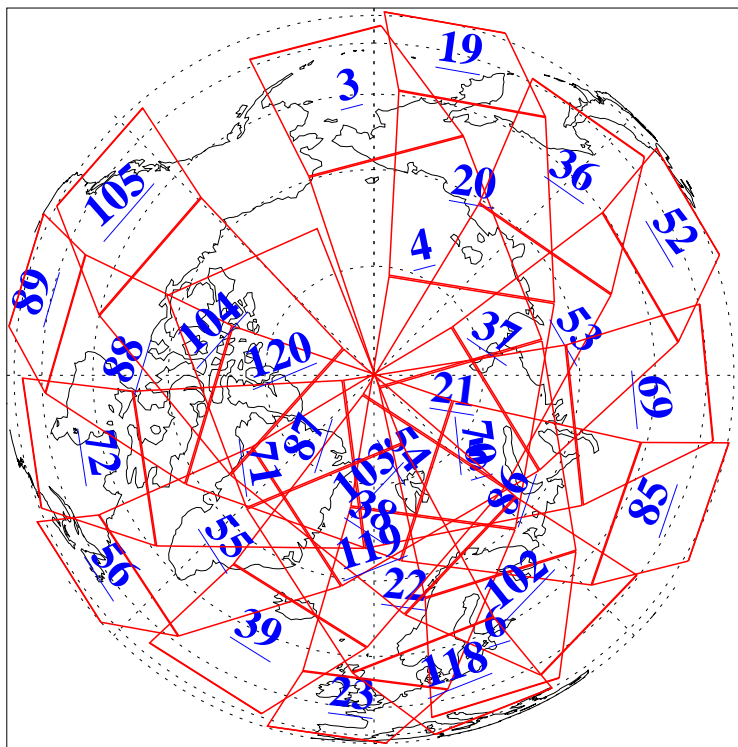

L1B Availability  
AMSU Granules: 240  
HSB Granules: 0  
AIRS Granules: 240

8 Jul 2003  
DoY 189  
Aqua Day 430  
Granules: 1 to 120

Granules: 121 to 240

Legend: AMSU Available, HSB Available, AIRS Available

L1B Availability  
AMSU Granules: 240  
HSB Granules: 0  
AIRS Granules: 240

8 Jul 2003  
DoY 189  
Aqua Day 430

Ascending Granules

Descending Granules

Legend: AMSU Available, HSB Available, AIRS Available

L1B Availability  
 AMSU Granules: 240  
 HSB Granules: 0  
 AIRS Granules: 240

8 Jul 2003  
 DoY 189  
 Aqua Day 430

Northern Hemisphere Granules

Southern Hemisphere Granules

Legend: AMSU Available, HSB Available, AIRS Available