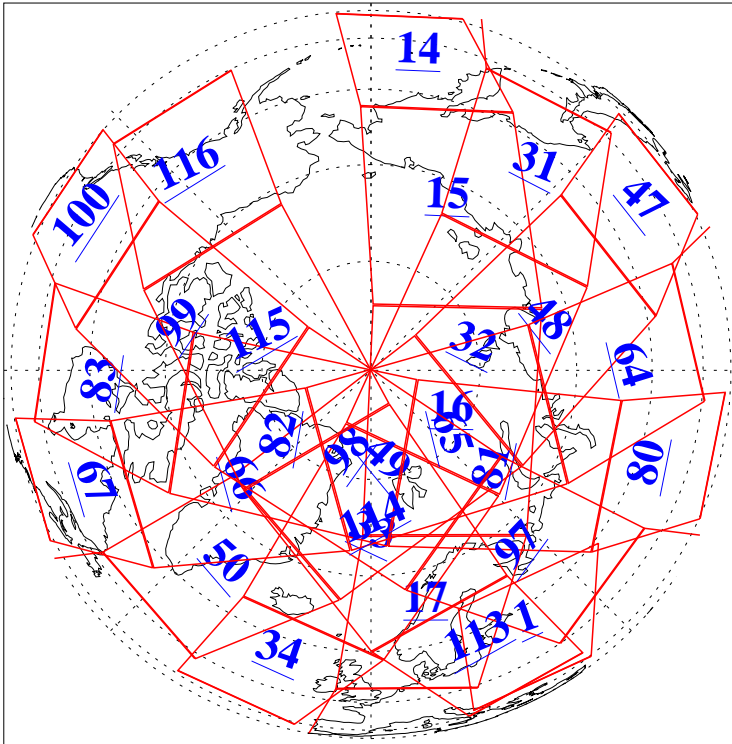

L1B Availability  
AMSU Granules: 240  
HSB Granules: 0  
AIRS Granules: 240

5 Jul 2003  
DoY 186  
Aqua Day 427  
Granules: 1 to 120

Granules: 121 to 240

Legend: AMSU Available, HSB Available, AIRS Available

L1B Availability  
AMSU Granules: 240  
HSB Granules: 0  
AIRS Granules: 240

5 Jul 2003  
DoY 186  
Aqua Day 427

Ascending Granules

Descending Granules

Legend: AMSU Available, HSB Available, AIRS Available

L1B Availability  
 AMSU Granules: 240  
 HSB Granules: 0  
 AIRS Granules: 240

5 Jul 2003  
 DoY 186  
 Aqua Day 427

Northern Hemisphere Granules

Southern Hemisphere Granules

Legend: AMSU Available, HSB Available, AIRS Available