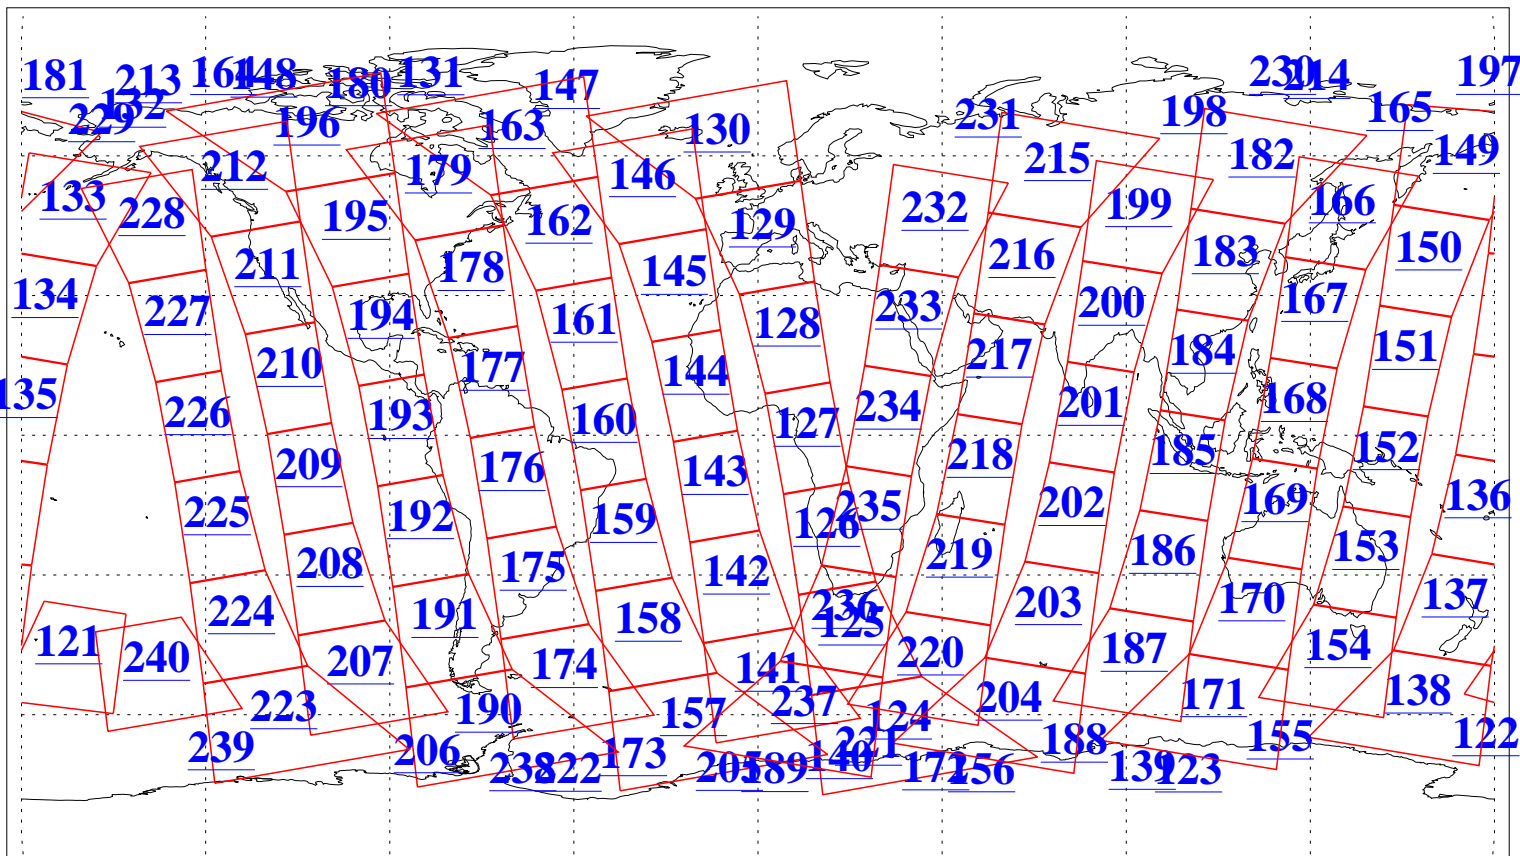

L1B Availability  
AMSU Granules: 240  
HSB Granules: 0  
AIRS Granules: 240

5 Jul 2003  
DoY 186  
Aqua Day 427  
Granules: 1 to 120

Granules: 121 to 240

Legend: AMSU Available, HSB Available, AIRS Available

L1B Availability  
AMSU Granules: 240  
HSB Granules: 0  
AIRS Granules: 240

5 Jul 2003  
DoY 186  
Aqua Day 427

Ascending Granules

Descending Granules

Legend: AMSU Available, HSB Available, AIRS Available

L1B Availability  
 AMSU Granules: 240  
 HSB Granules: 0  
 AIRS Granules: 240

5 Jul 2003  
 DoY 186  
 Aqua Day 427

Northern Hemisphere Granules

Southern Hemisphere Granules

Legend: AMSU Available, HSB Available, AIRS Available