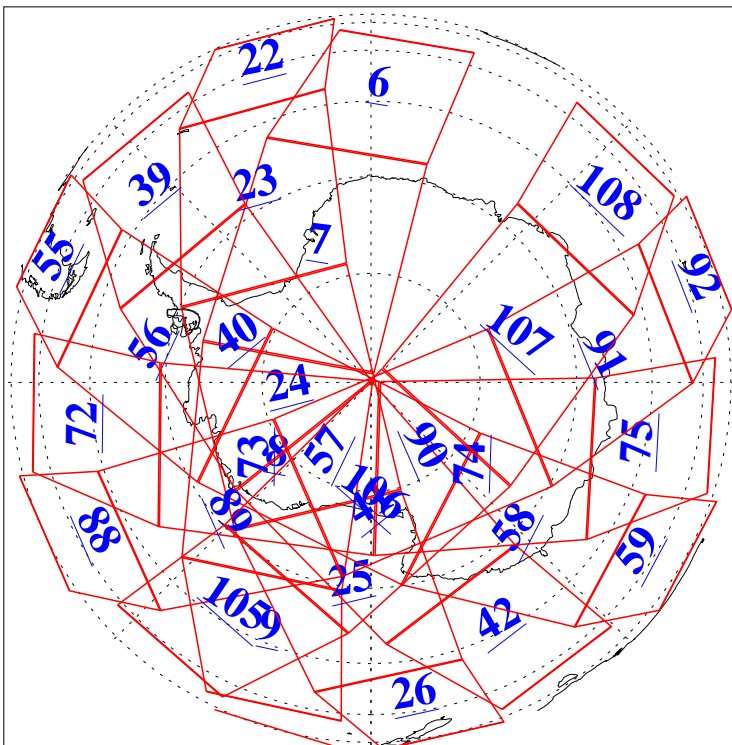

L1B Availability  
AMSU Granules: 240  
HSB Granules: 0  
AIRS Granules: 240

5 Jul 2003  
DoY 186  
Aqua Day 427  
Granules: 1 to 120

Granules: 121 to 240

Legend: AMSU Available, HSB Available, AIRS Available

L1B Availability  
AMSU Granules: 240  
HSB Granules: 0  
AIRS Granules: 240

5 Jul 2003  
DoY 186  
Aqua Day 427

Ascending Granules

Descending Granules

Legend: AMSU Available, HSB Available, AIRS Available

L1B Availability  
 AMSU Granules: 240  
 HSB Granules: 0  
 AIRS Granules: 240

5 Jul 2003  
 DoY 186  
 Aqua Day 427

Northern Hemisphere Granules

Southern Hemisphere Granules

Legend: AMSU Available, HSB Available, AIRS Available