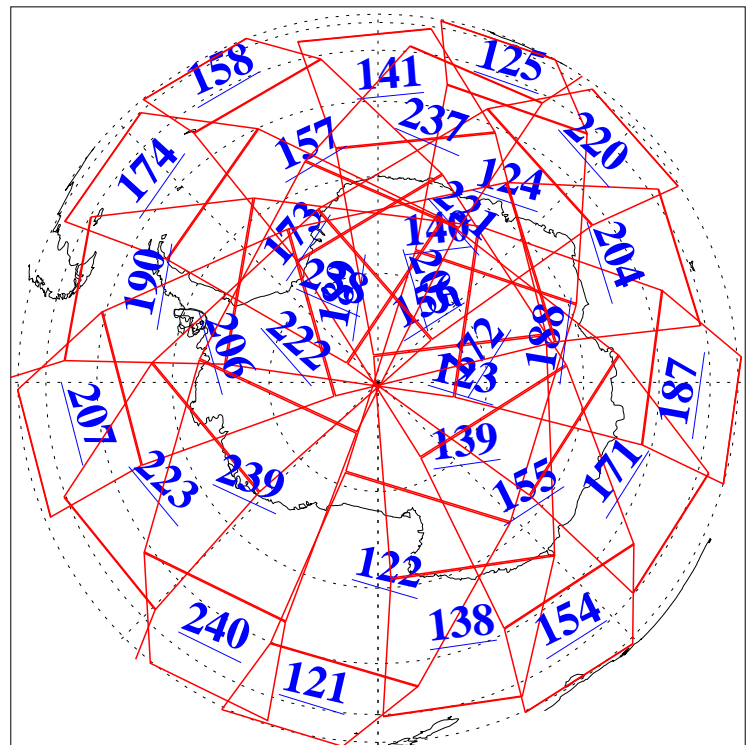

L1B Availability  
AMSU Granules: 240  
HSB Granules: 0  
AIRS Granules: 240

5 Jul 2003  
DoY 186  
Aqua Day 427  
Granules: 1 to 120

Granules: 121 to 240

Legend: AMSU Available, HSB Available, AIRS Available

L1B Availability  
AMSU Granules: 240  
HSB Granules: 0  
AIRS Granules: 240

5 Jul 2003  
DoY 186  
Aqua Day 427

Ascending Granules

Descending Granules

Legend: AMSU Available, HSB Available, AIRS Available

L1B Availability  
 AMSU Granules: 240  
 HSB Granules: 0  
 AIRS Granules: 240

5 Jul 2003  
 DoY 186  
 Aqua Day 427

Northern Hemisphere Granules

Southern Hemisphere Granules

Legend: AMSU Available, HSB Available, AIRS Available