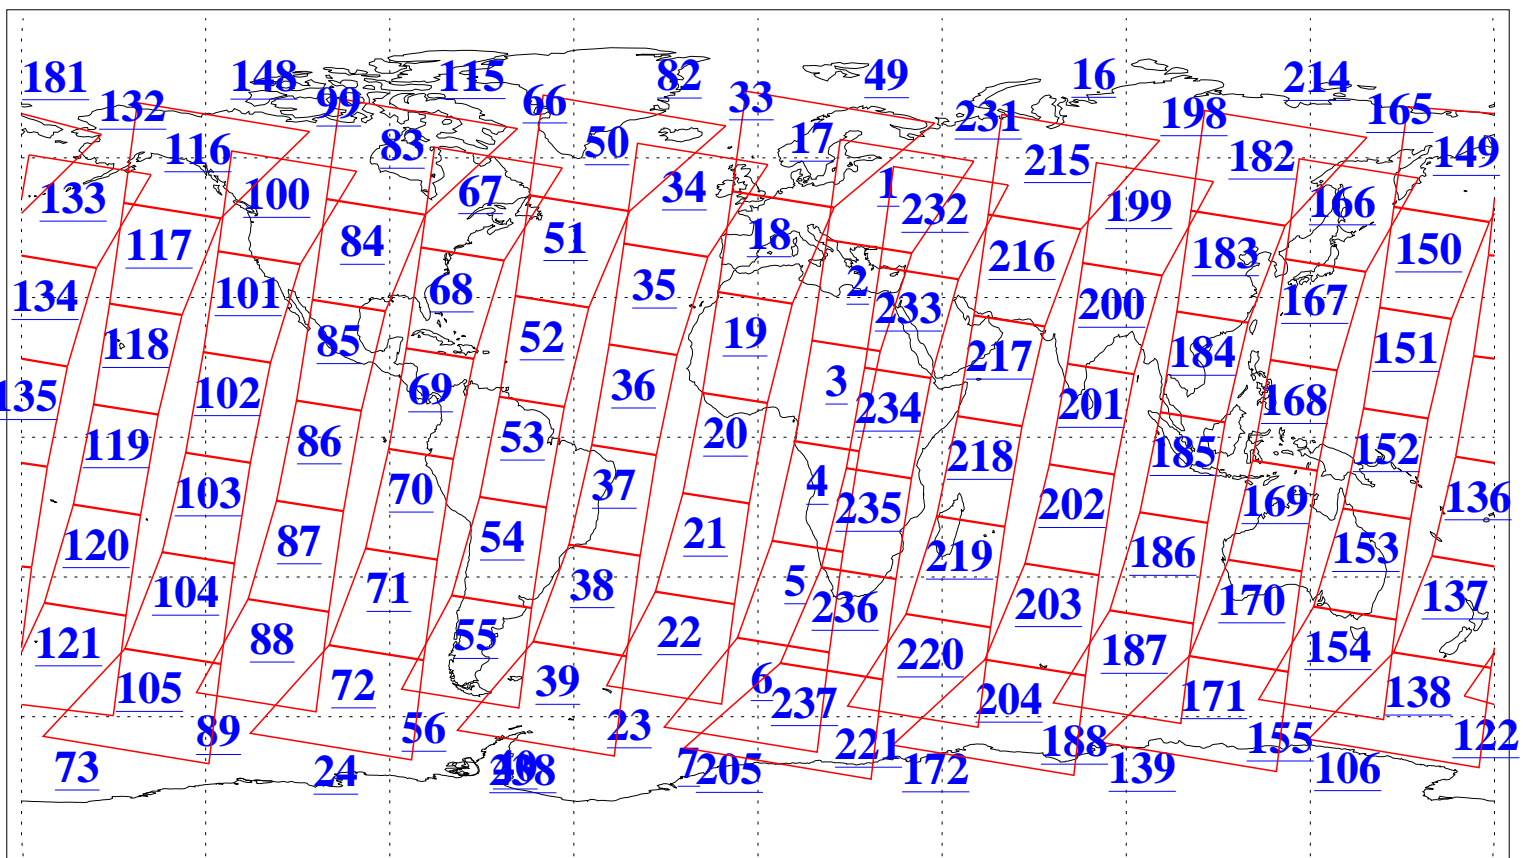

L1B Availability  
AMSU Granules: 240  
HSB Granules: 0  
AIRS Granules: 240

5 Jul 2003  
DoY 186  
Aqua Day 427  
Granules: 1 to 120

Granules: 121 to 240

Legend: AMSU Available, HSB Available, AIRS Available

L1B Availability  
AMSU Granules: 240  
HSB Granules: 0  
AIRS Granules: 240

5 Jul 2003  
DoY 186  
Aqua Day 427

Ascending Granules

Descending Granules

Legend: AMSU Available, HSB Available, AIRS Available

L1B Availability  
 AMSU Granules: 240  
 HSB Granules: 0  
 AIRS Granules: 240

5 Jul 2003  
 DoY 186  
 Aqua Day 427

Northern Hemisphere Granules

Southern Hemisphere Granules

Legend: AMSU Available, HSB Available, AIRS Available