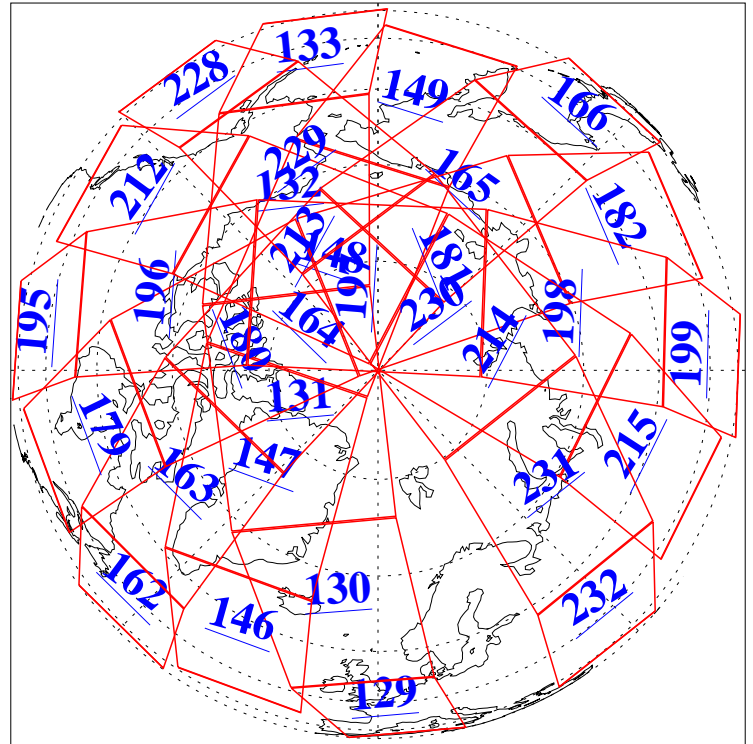

L1B Availability  
AMSU Granules: 240  
HSB Granules: 0  
AIRS Granules: 240

5 Jul 2003  
DoY 186  
Aqua Day 427

Ascending Granules

Descending Granules

Legend: AMSU Available, HSB Available, AIRS Available

L1B Availability  
 AMSU Granules: 240  
 HSB Granules: 0  
 AIRS Granules: 240

5 Jul 2003  
 DoY 186  
 Aqua Day 427

Northern Hemisphere Granules

Southern Hemisphere Granules

Legend: AMSU Available, HSB Available, AIRS Available