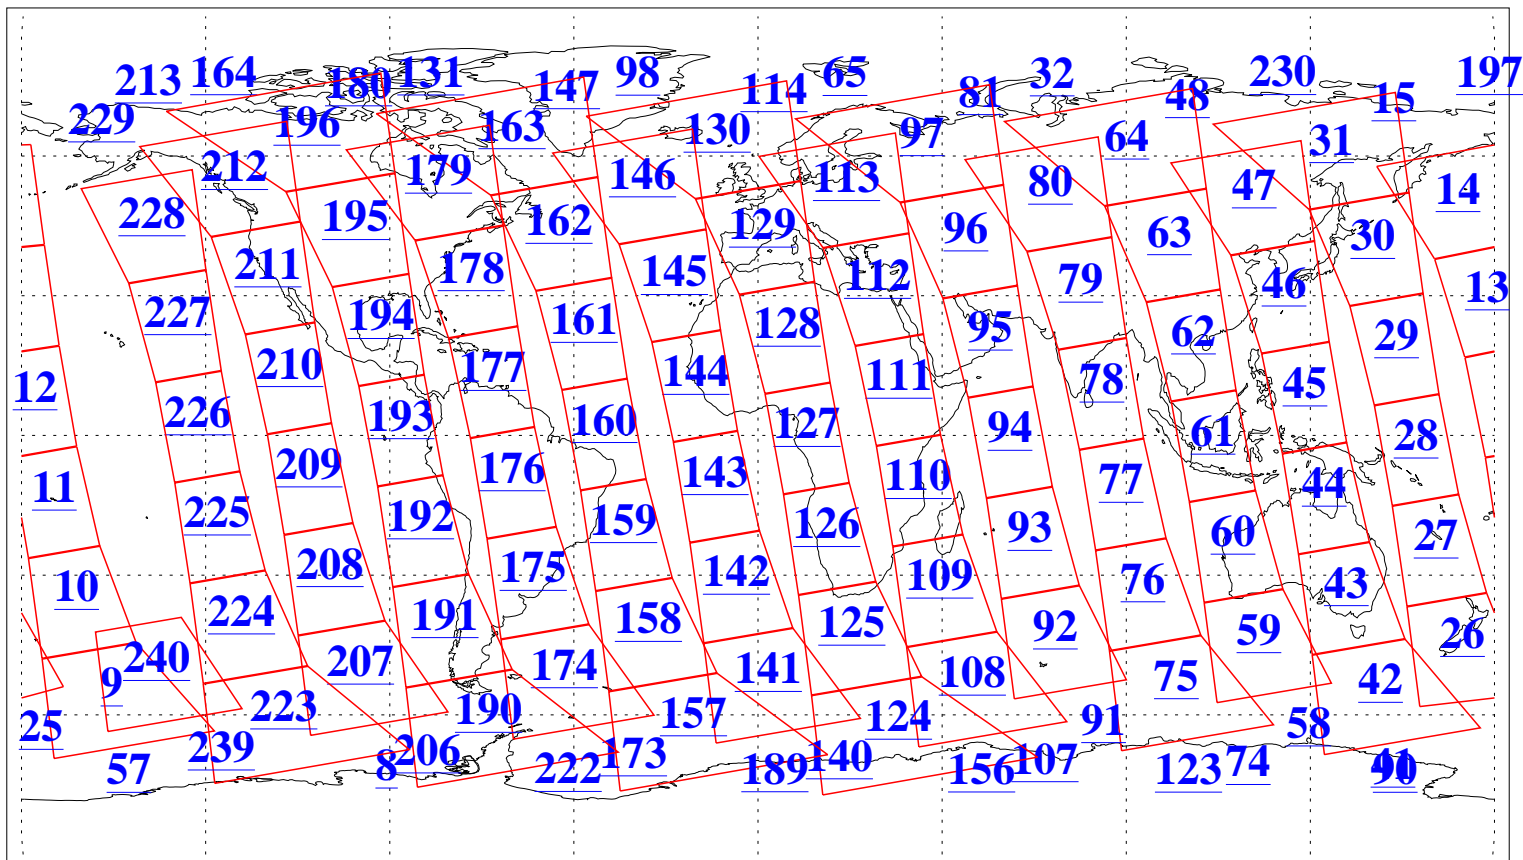

L1B Availability  
AMSU Granules: 240  
HSB Granules: 0  
AIRS Granules: 240

5 Jul 2003  
DoY 186  
Aqua Day 427  
Granules: 1 to 120

Granules: 121 to 240

Legend: AMSU Available, HSB Available, AIRS Available

L1B Availability  
AMSU Granules: 240  
HSB Granules: 0  
AIRS Granules: 240

5 Jul 2003  
DoY 186  
Aqua Day 427

Ascending Granules

Descending Granules

Legend: AMSU Available, HSB Available, AIRS Available

L1B Availability  
 AMSU Granules: 240  
 HSB Granules: 0  
 AIRS Granules: 240

5 Jul 2003  
 DoY 186  
 Aqua Day 427

Northern Hemisphere Granules

Southern Hemisphere Granules

Legend: AMSU Available, HSB Available, AIRS Available