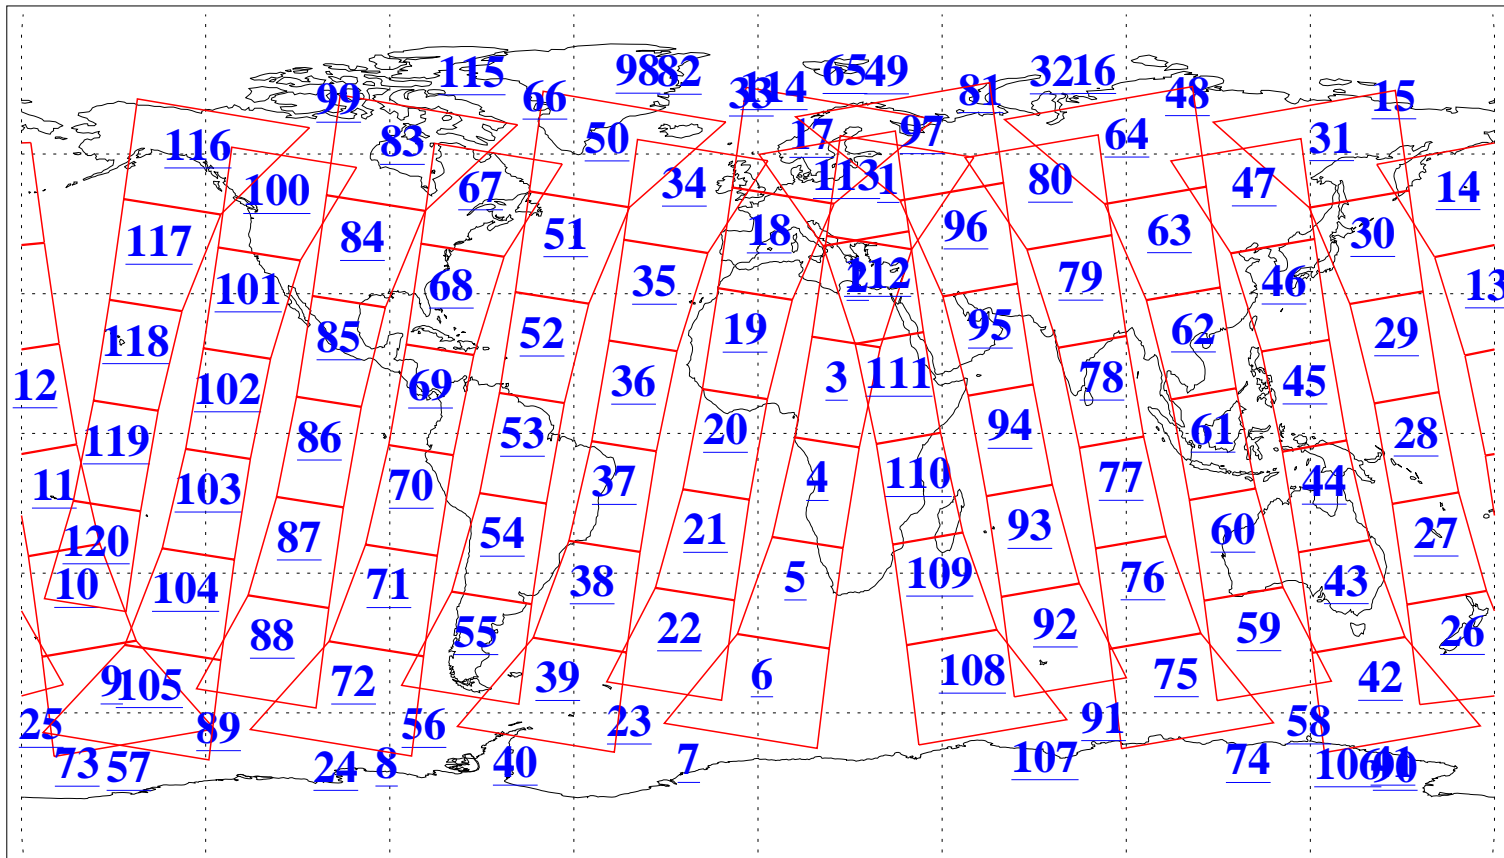

L1B Availability  
AMSU Granules: 240  
HSB Granules: 0  
AIRS Granules: 240

5 Jul 2003  
DoY 186  
Aqua Day 427  
Granules: 1 to 120

Granules: 121 to 240

Legend: AMSU Available, HSB Available, AIRS Available

L1B Availability  
AMSU Granules: 240  
HSB Granules: 0  
AIRS Granules: 240

5 Jul 2003  
DoY 186  
Aqua Day 427

Ascending Granules

Descending Granules

Legend: AMSU Available, HSB Available, AIRS Available

L1B Availability  
 AMSU Granules: 240  
 HSB Granules: 0  
 AIRS Granules: 240

5 Jul 2003  
 DoY 186  
 Aqua Day 427

Northern Hemisphere Granules

Southern Hemisphere Granules

Legend: AMSU Available, HSB Available, AIRS Available