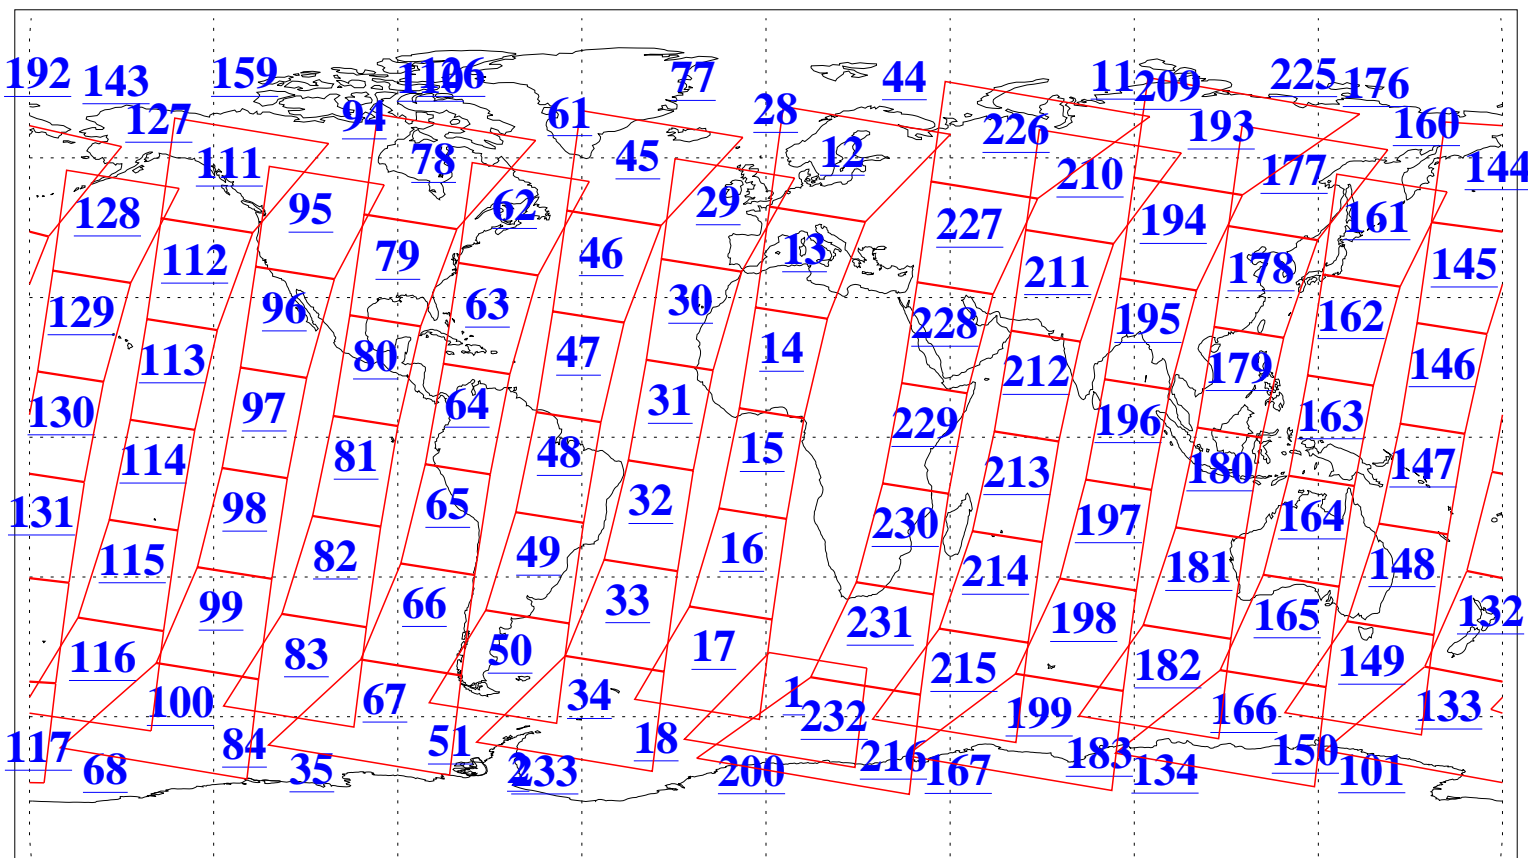

L1B Availability
AMSU Granules: 240
HSB Granules: 0
AIRS Granules: 240

2 Jul 2003
DoY 183
Aqua Day 424
Granules: 1 to 120

Granules: 121 to 240

Legend: AMSU Available, HSB Available, AIRS Available

L1B Availability
AMSU Granules: 240
HSB Granules: 0
AIRS Granules: 240

2 Jul 2003
DoY 183
Aqua Day 424

Ascending Granules

Descending Granules

Legend: AMSU Available, HSB Available, AIRS Available

L1B Availability
 AMSU Granules: 240
 HSB Granules: 0
 AIRS Granules: 240

2 Jul 2003
 DoY 183
 Aqua Day 424

Northern Hemisphere Granules

Southern Hemisphere Granules

Legend: AMSU Available, HSB Available, AIRS Available