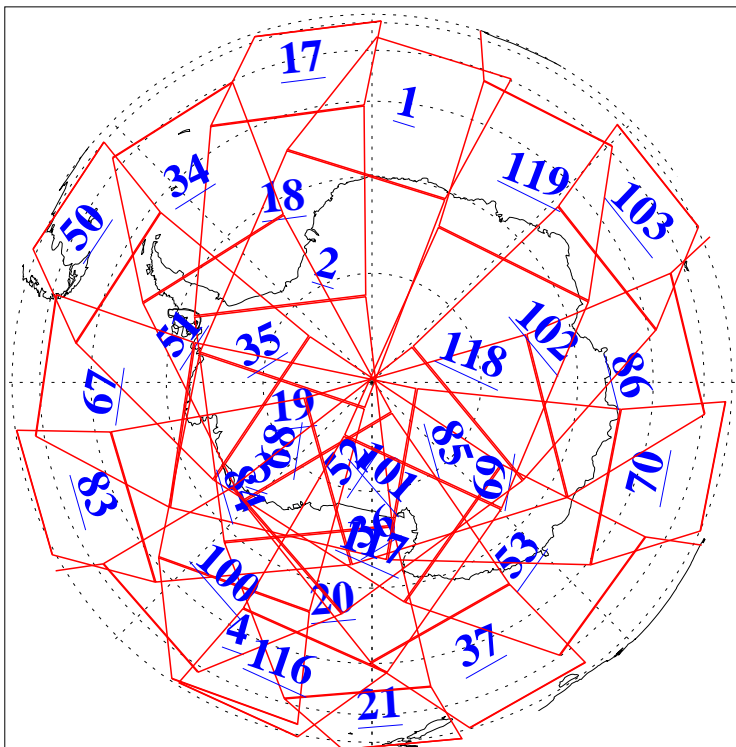

L1B Availability
AMSU Granules: 240
HSB Granules: 0
AIRS Granules: 240

2 Jul 2003
DoY 183
Aqua Day 424
Granules: 1 to 120

Granules: 121 to 240

Legend: AMSU Available, HSB Available, AIRS Available

L1B Availability
AMSU Granules: 240
HSB Granules: 0
AIRS Granules: 240

2 Jul 2003
DoY 183
Aqua Day 424

Ascending Granules

Descending Granules

Legend: AMSU Available, HSB Available, AIRS Available

L1B Availability
 AMSU Granules: 240
 HSB Granules: 0
 AIRS Granules: 240

2 Jul 2003
 DoY 183
 Aqua Day 424

Northern Hemisphere Granules

Southern Hemisphere Granules

Legend: AMSU Available, HSB Available, AIRS Available