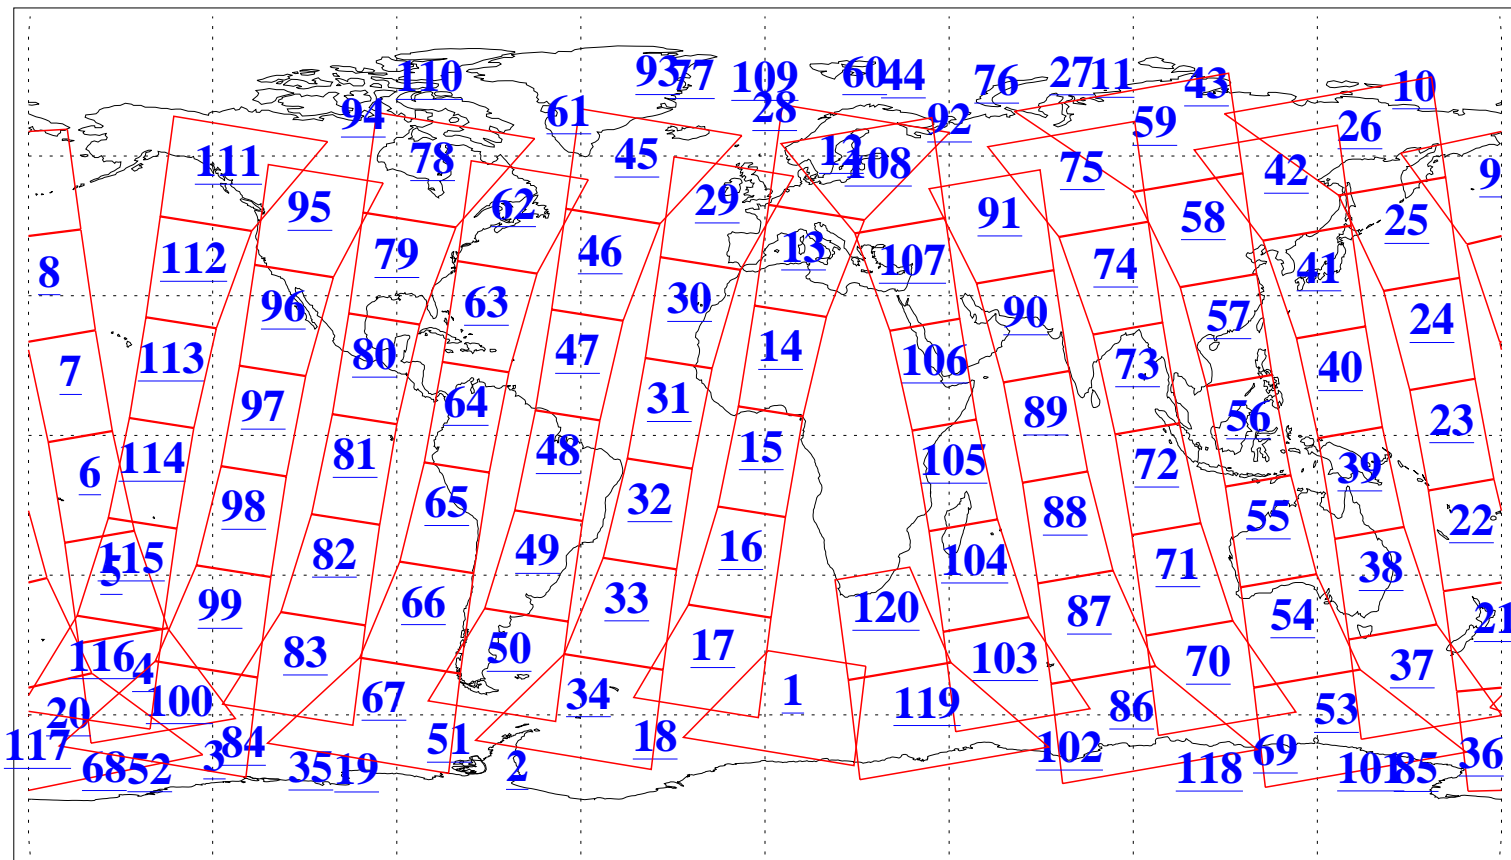

L1B Availability
AMSU Granules: 240
HSB Granules: 0
AIRS Granules: 240

2 Jul 2003
DoY 183
Aqua Day 424
Granules: 1 to 120

Granules: 121 to 240

Legend: AMSU Available, HSB Available, AIRS Available

L1B Availability
AMSU Granules: 240
HSB Granules: 0
AIRS Granules: 240

2 Jul 2003
DoY 183
Aqua Day 424

Ascending Granules

Descending Granules

Legend: AMSU Available, HSB Available, AIRS Available

L1B Availability
 AMSU Granules: 240
 HSB Granules: 0
 AIRS Granules: 240

2 Jul 2003
 DoY 183
 Aqua Day 424

Northern Hemisphere Granules

Southern Hemisphere Granules

Legend: AMSU Available, HSB Available, AIRS Available