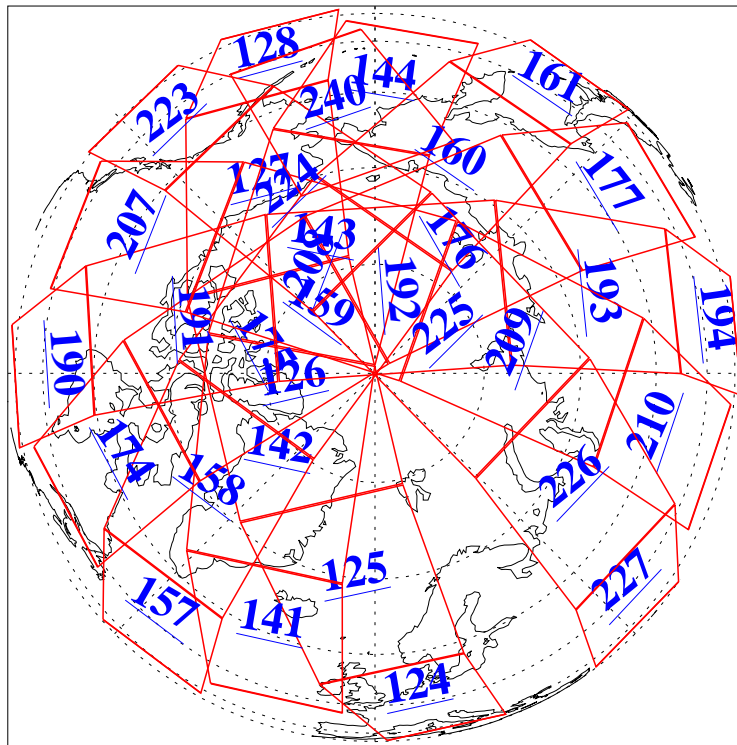

2 Jul 2003
DoY 183
Aqua Day 424

Ascending Granules

Descending Granules

Legend: AMSU Available, HSB Available, AIRS Available

L1B Availability
 AMSU Granules: 240
 HSB Granules: 0
 AIRS Granules: 240

2 Jul 2003
 DoY 183
 Aqua Day 424

Northern Hemisphere Granules

Southern Hemisphere Granules

Legend: AMSU Available, HSB Available, AIRS Available