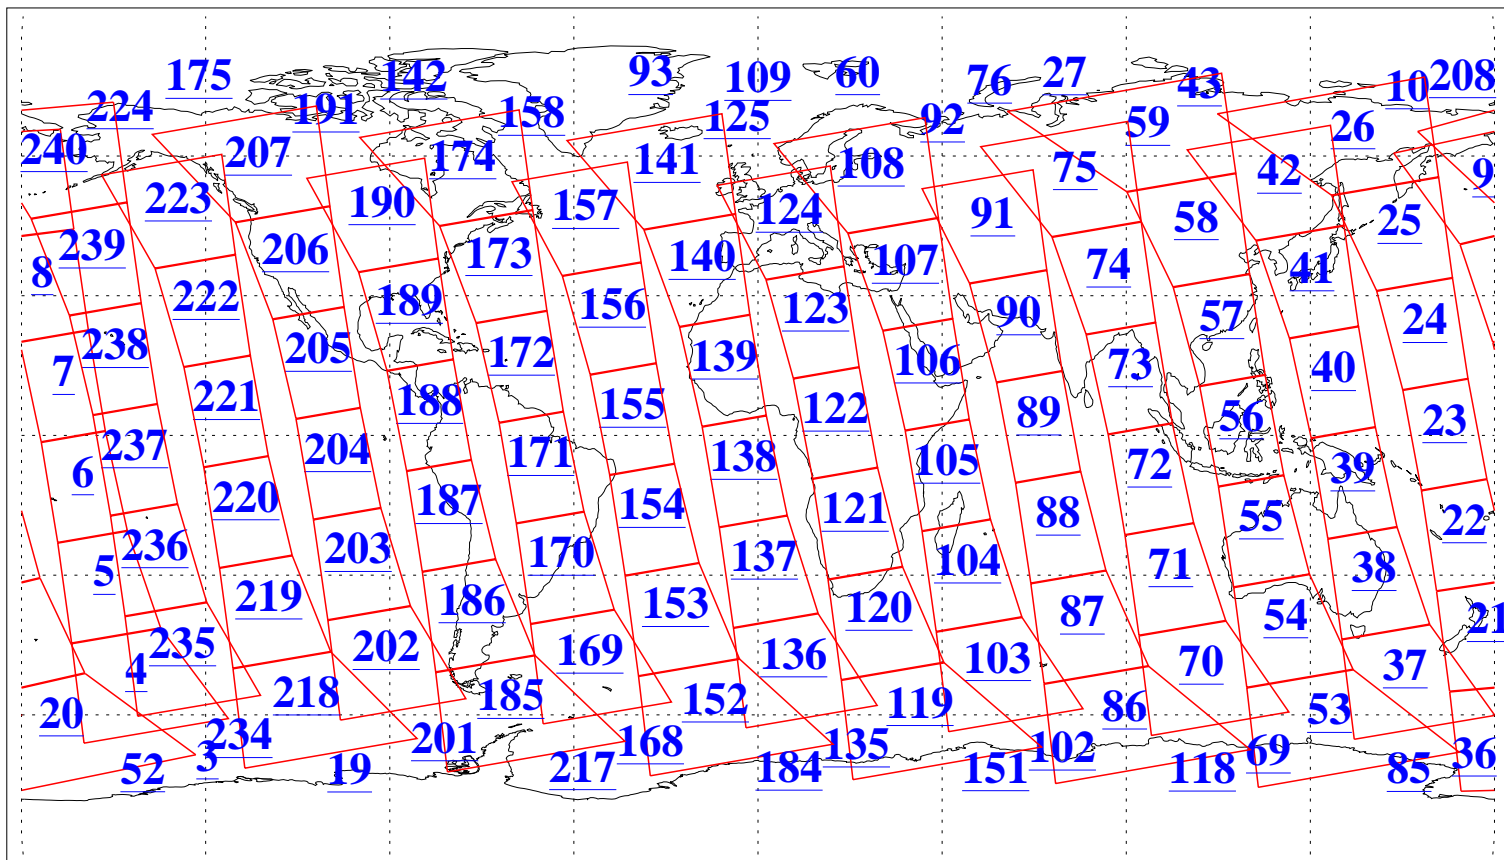

L1B Availability
AMSU Granules: 240
HSB Granules: 0
AIRS Granules: 240

2 Jul 2003
DoY 183
Aqua Day 424
Granules: 1 to 120

Granules: 121 to 240

Legend: AMSU Available, HSB Available, AIRS Available

L1B Availability
AMSU Granules: 240
HSB Granules: 0
AIRS Granules: 240

2 Jul 2003
DoY 183
Aqua Day 424

Ascending Granules

Descending Granules

Legend: AMSU Available, HSB Available, AIRS Available

L1B Availability
 AMSU Granules: 240
 HSB Granules: 0
 AIRS Granules: 240

2 Jul 2003
 DoY 183
 Aqua Day 424

Northern Hemisphere Granules

Southern Hemisphere Granules

Legend: AMSU Available, HSB Available, AIRS Available