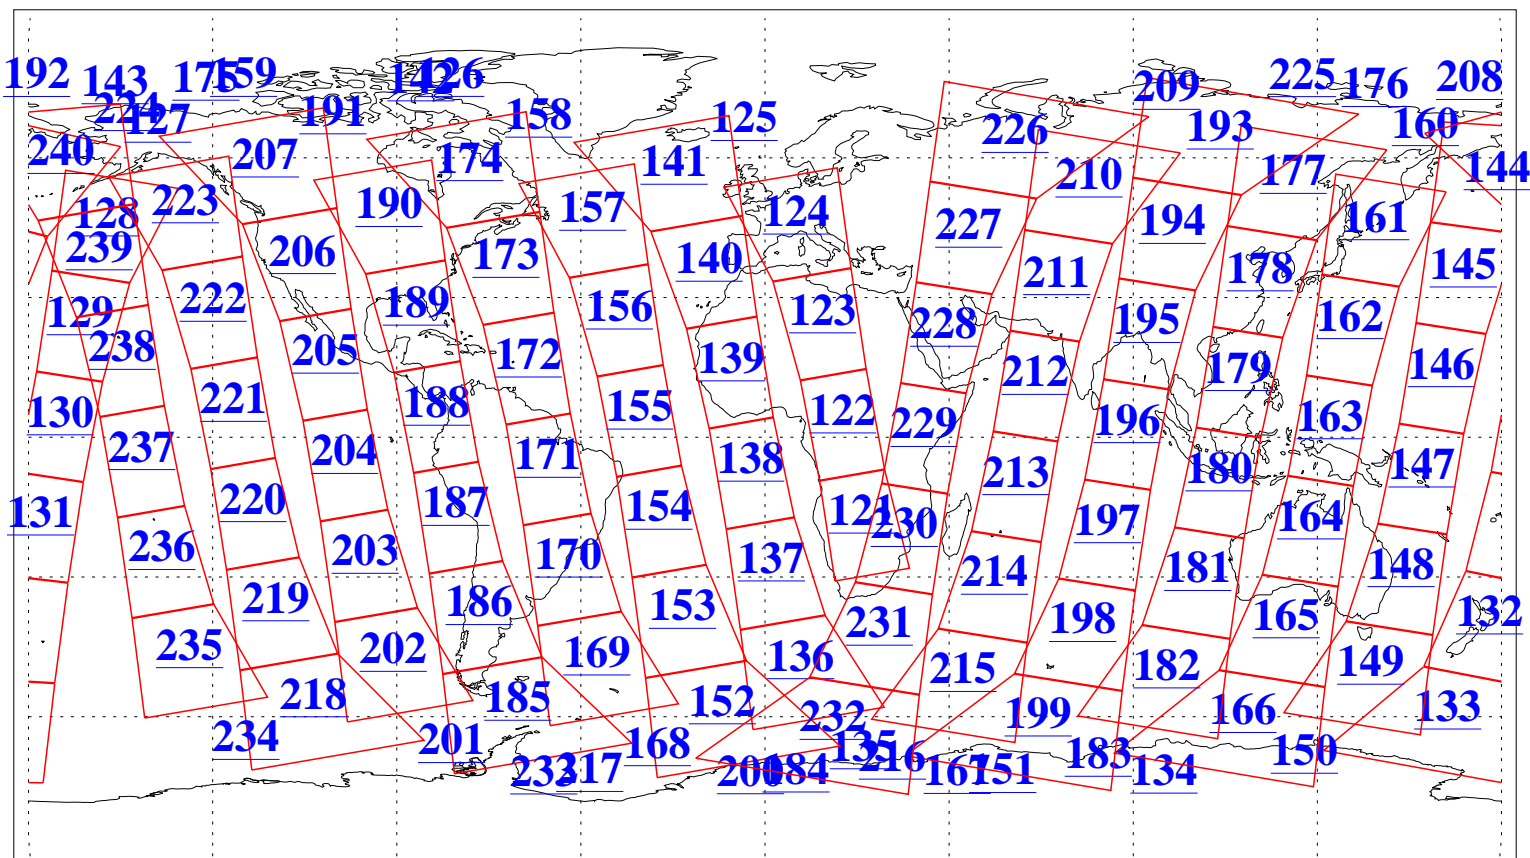

L1B Availability
AMSU Granules: 240
HSB Granules: 0
AIRS Granules: 240

2 Jul 2003
DoY 183
Aqua Day 424
Granules: 1 to 120

Granules: 121 to 240

Legend: AMSU Available, HSB Available, AIRS Available

L1B Availability
AMSU Granules: 240
HSB Granules: 0
AIRS Granules: 240

2 Jul 2003
DoY 183
Aqua Day 424

Ascending Granules

Descending Granules

Legend: AMSU Available, HSB Available, AIRS Available

L1B Availability
 AMSU Granules: 240
 HSB Granules: 0
 AIRS Granules: 240

2 Jul 2003
 DoY 183
 Aqua Day 424

Northern Hemisphere Granules

Southern Hemisphere Granules

Legend: AMSU Available, HSB Available, AIRS Available