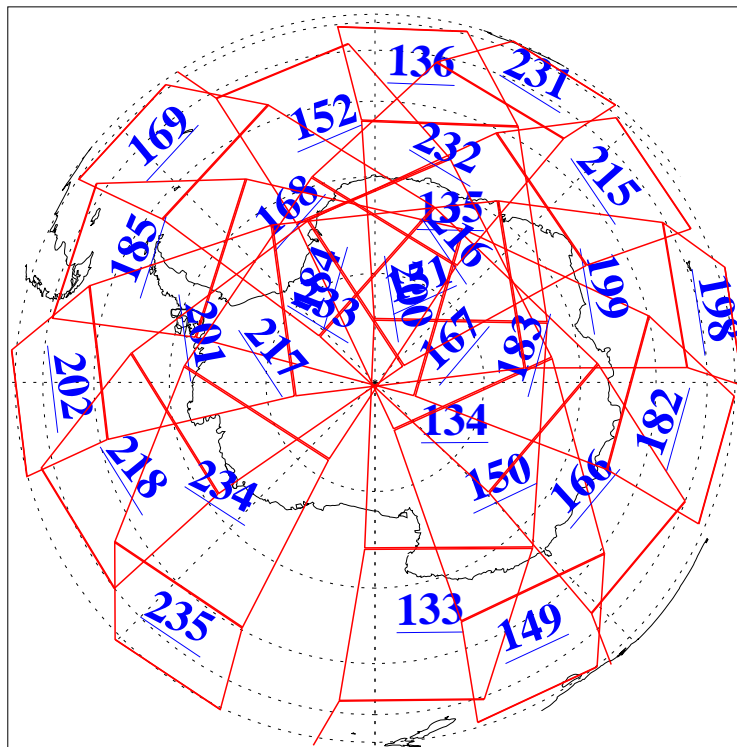

L1B Availability
AMSU Granules: 240
HSB Granules: 0
AIRS Granules: 240

2 Jul 2003
DoY 183
Aqua Day 424
Granules: 1 to 120

Granules: 121 to 240

Legend: AMSU Available, HSB Available, AIRS Available

L1B Availability
AMSU Granules: 240
HSB Granules: 0
AIRS Granules: 240

2 Jul 2003
DoY 183
Aqua Day 424

Ascending Granules

Descending Granules

Legend: AMSU Available, HSB Available, AIRS Available

L1B Availability
 AMSU Granules: 240
 HSB Granules: 0
 AIRS Granules: 240

2 Jul 2003
 DoY 183
 Aqua Day 424

Northern Hemisphere Granules

Southern Hemisphere Granules

Legend: AMSU Available, HSB Available, AIRS Available