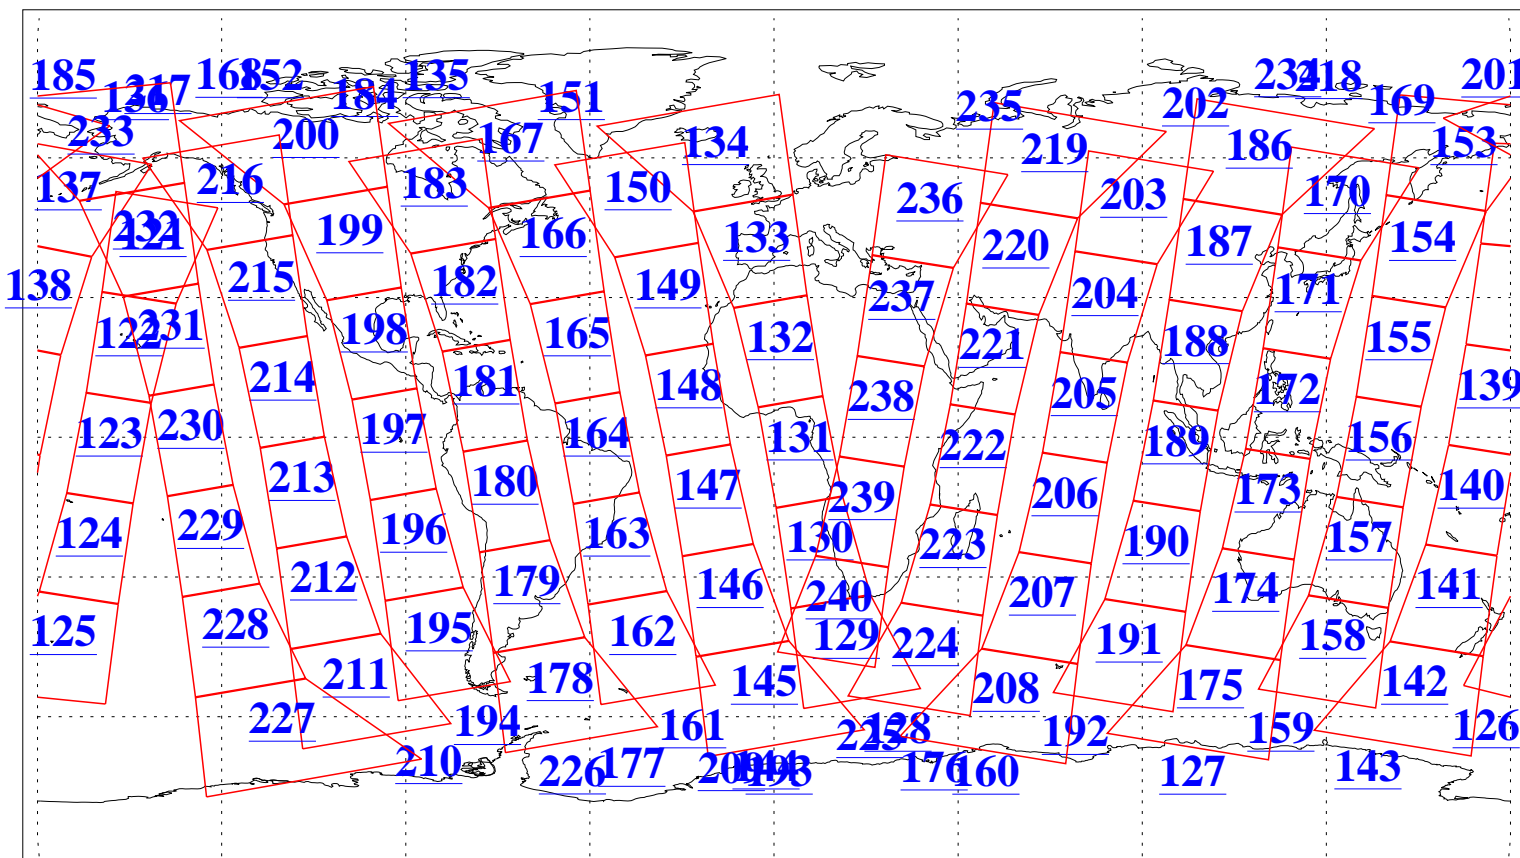

L1B Availability
AMSU Granules: 240
HSB Granules: 0
AIRS Granules: 240

1 Jul 2003
DoY 182
Aqua Day 423
Granules: 1 to 120

Granules: 121 to 240

Legend: AMSU Available, HSB Available, AIRS Available

L1B Availability
AMSU Granules: 240
HSB Granules: 0
AIRS Granules: 240

1 Jul 2003
DoY 182
Aqua Day 423

Ascending Granules

Descending Granules

Legend: AMSU Available, HSB Available, AIRS Available

L1B Availability
 AMSU Granules: 240
 HSB Granules: 0
 AIRS Granules: 240

1 Jul 2003
 DoY 182
 Aqua Day 423

Northern Hemisphere Granules

Southern Hemisphere Granules

Legend: AMSU Available, HSB Available, AIRS Available