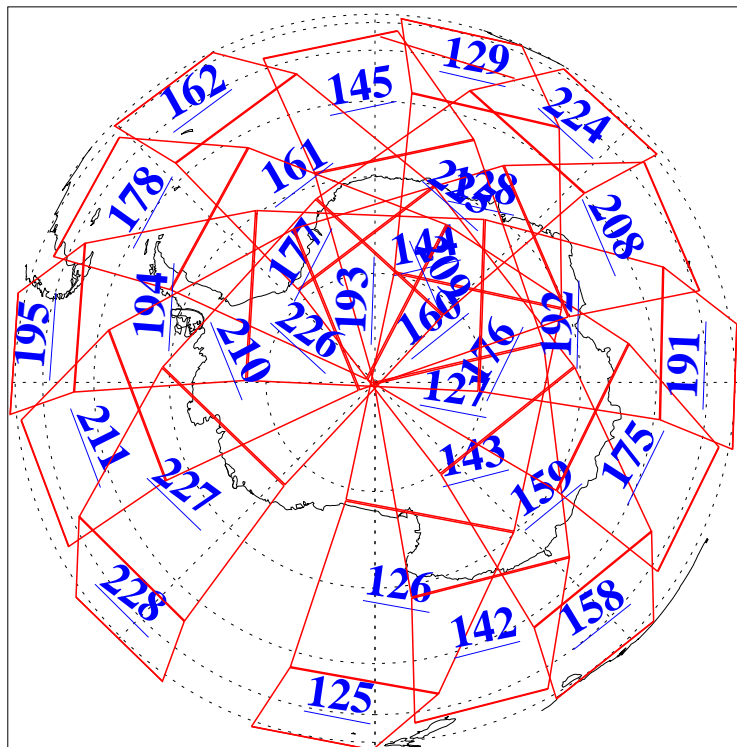

L1B Availability
AMSU Granules: 240
HSB Granules: 0
AIRS Granules: 240

1 Jul 2003
DoY 182
Aqua Day 423
Granules: 1 to 120

Granules: 121 to 240

Legend: AMSU Available, HSB Available, AIRS Available

L1B Availability
AMSU Granules: 240
HSB Granules: 0
AIRS Granules: 240

1 Jul 2003
DoY 182
Aqua Day 423

Ascending Granules

Descending Granules

Legend: AMSU Available, HSB Available, AIRS Available

L1B Availability
 AMSU Granules: 240
 HSB Granules: 0
 AIRS Granules: 240

1 Jul 2003
 DoY 182
 Aqua Day 423

Northern Hemisphere Granules

Southern Hemisphere Granules

Legend: AMSU Available, HSB Available, AIRS Available