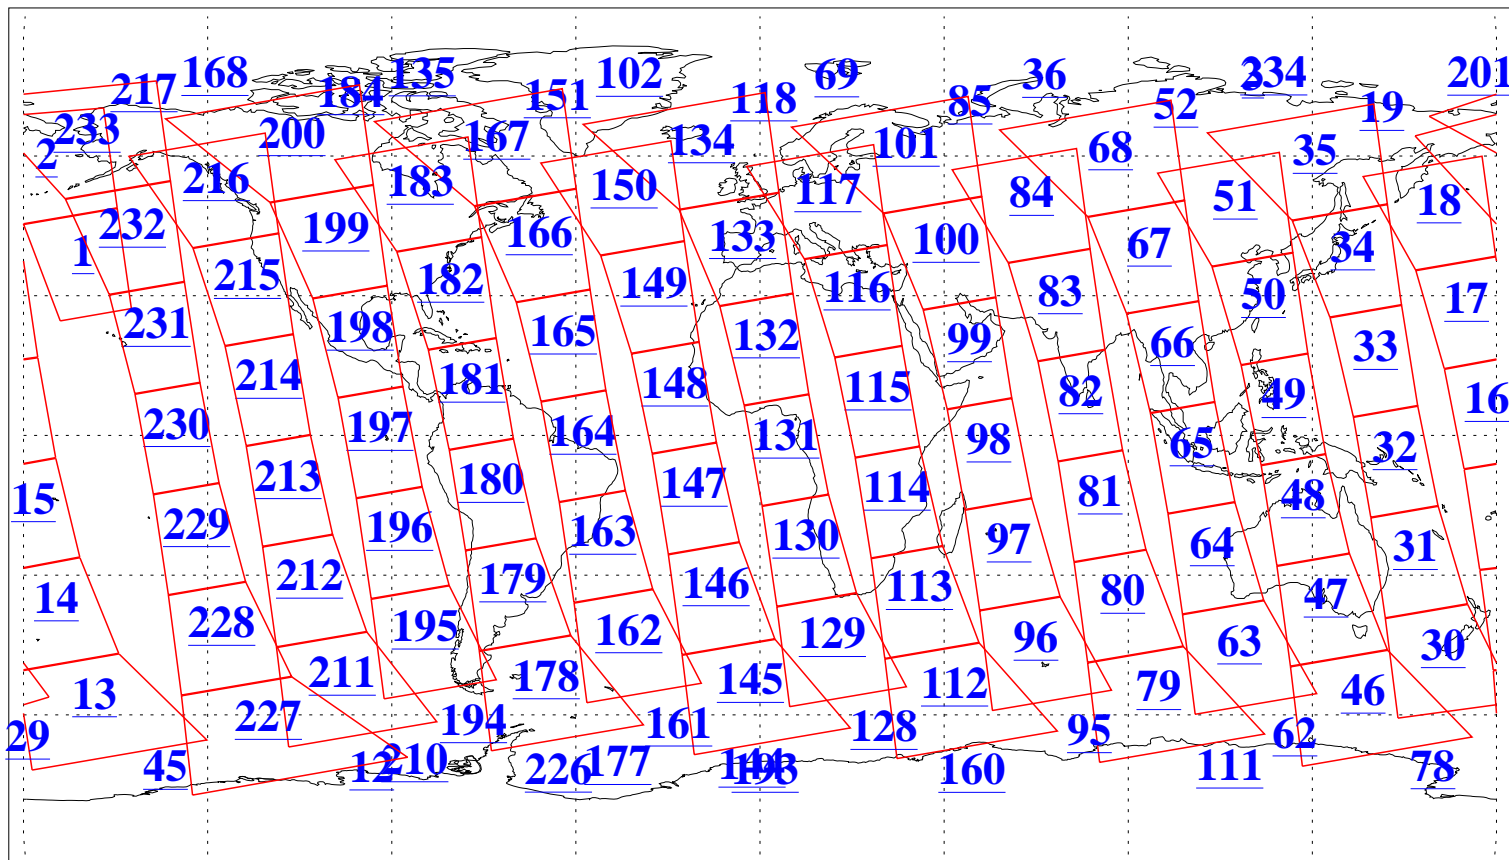

L1B Availability
AMSU Granules: 240
HSB Granules: 0
AIRS Granules: 240

1 Jul 2003
DoY 182
Aqua Day 423
Granules: 1 to 120

Granules: 121 to 240

Legend: AMSU Available, HSB Available, AIRS Available

L1B Availability
AMSU Granules: 240
HSB Granules: 0
AIRS Granules: 240

1 Jul 2003
DoY 182
Aqua Day 423

Ascending Granules

Descending Granules

Legend: AMSU Available, HSB Available, AIRS Available

L1B Availability
 AMSU Granules: 240
 HSB Granules: 0
 AIRS Granules: 240

1 Jul 2003
 DoY 182
 Aqua Day 423

Northern Hemisphere Granules

Southern Hemisphere Granules

Legend: AMSU Available, HSB Available, AIRS Available