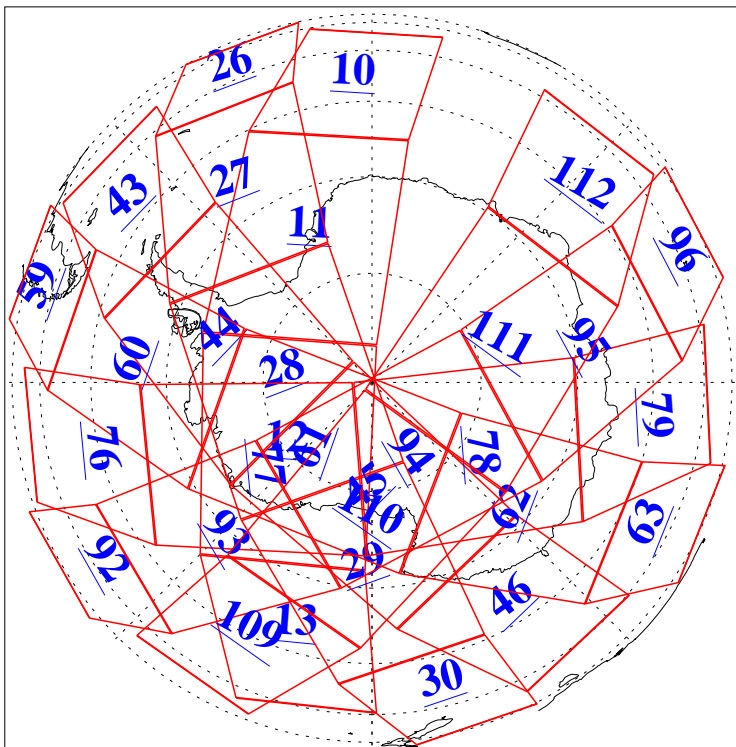

L1B Availability
AMSU Granules: 240
HSB Granules: 0
AIRS Granules: 240

1 Jul 2003
DoY 182
Aqua Day 423
Granules: 1 to 120

Granules: 121 to 240

Legend: AMSU Available, HSB Available, AIRS Available

L1B Availability
AMSU Granules: 240
HSB Granules: 0
AIRS Granules: 240

1 Jul 2003
DoY 182
Aqua Day 423

Ascending Granules

Descending Granules

Legend: AMSU Available, HSB Available, AIRS Available

L1B Availability
 AMSU Granules: 240
 HSB Granules: 0
 AIRS Granules: 240

1 Jul 2003
 DoY 182
 Aqua Day 423

Northern Hemisphere Granules

Southern Hemisphere Granules

Legend: AMSU Available, HSB Available, AIRS Available