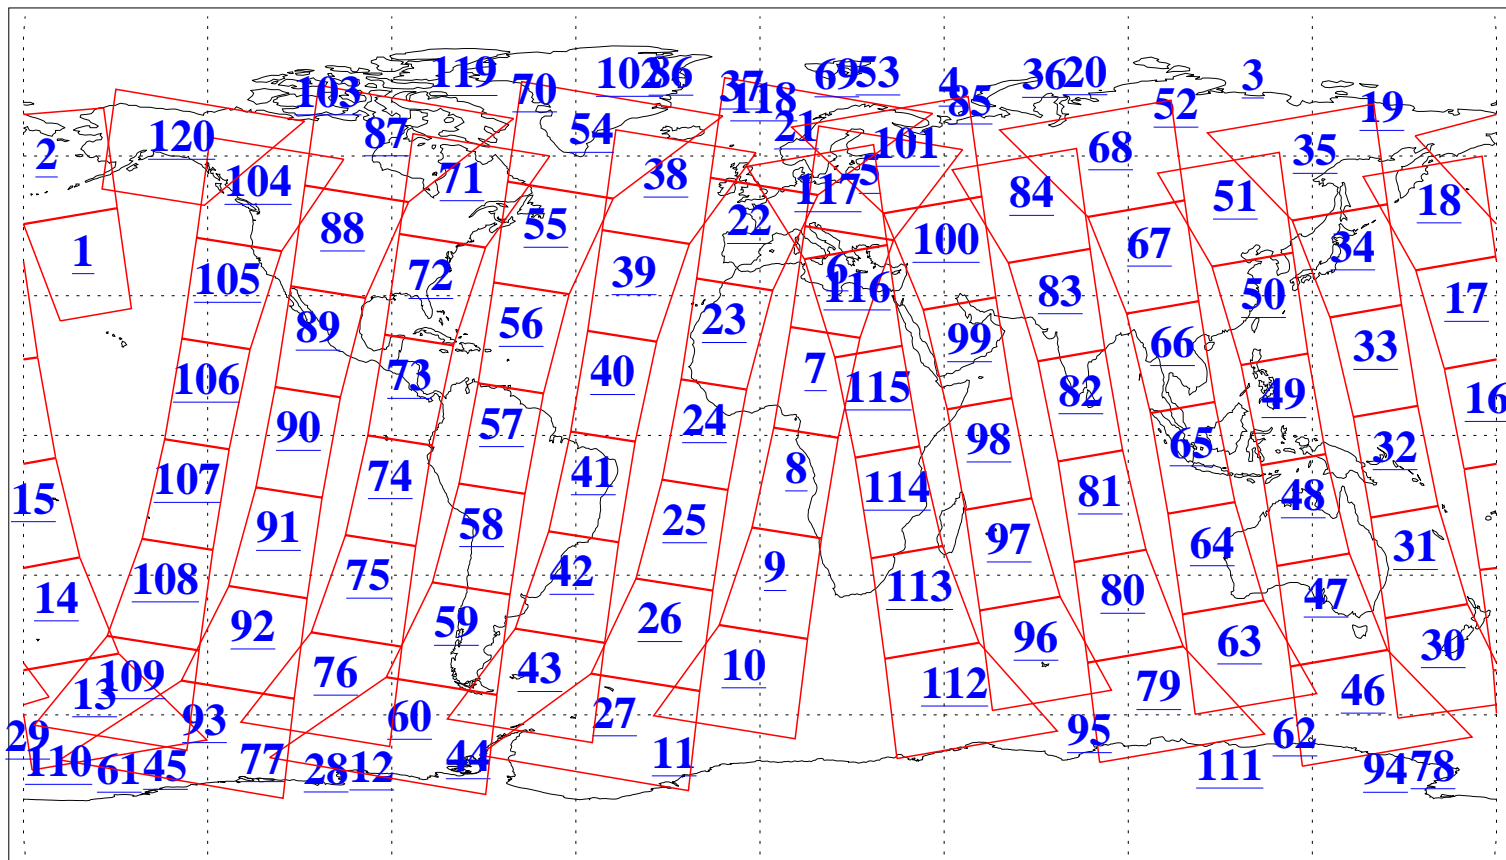

L1B Availability
AMSU Granules: 240
HSB Granules: 0
AIRS Granules: 240

1 Jul 2003
DoY 182
Aqua Day 423
Granules: 1 to 120

Granules: 121 to 240

Legend: AMSU Available, HSB Available, AIRS Available

L1B Availability
AMSU Granules: 240
HSB Granules: 0
AIRS Granules: 240

1 Jul 2003
DoY 182
Aqua Day 423

Ascending Granules

Descending Granules

Legend: AMSU Available, HSB Available, AIRS Available

L1B Availability
 AMSU Granules: 240
 HSB Granules: 0
 AIRS Granules: 240

1 Jul 2003
 DoY 182
 Aqua Day 423

Northern Hemisphere Granules

Southern Hemisphere Granules

Legend: AMSU Available, HSB Available, AIRS Available