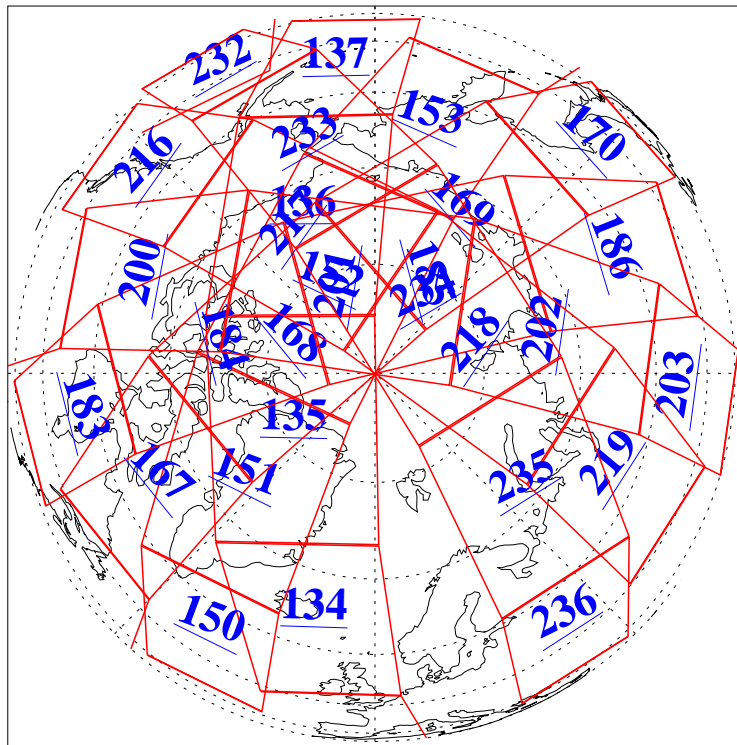

L1B Availability
AMSU Granules: 240
HSB Granules: 0
AIRS Granules: 240

1 Jul 2003
DoY 182
Aqua Day 423
Granules: 1 to 120

Granules: 121 to 240

Legend: AMSU Available, HSB Available, AIRS Available

L1B Availability
AMSU Granules: 240
HSB Granules: 0
AIRS Granules: 240

1 Jul 2003
DoY 182
Aqua Day 423

Ascending Granules

Descending Granules

Legend: AMSU Available, HSB Available, AIRS Available

L1B Availability
 AMSU Granules: 240
 HSB Granules: 0
 AIRS Granules: 240

1 Jul 2003
 DoY 182
 Aqua Day 423

Northern Hemisphere Granules

Southern Hemisphere Granules

Legend: AMSU Available, HSB Available, AIRS Available