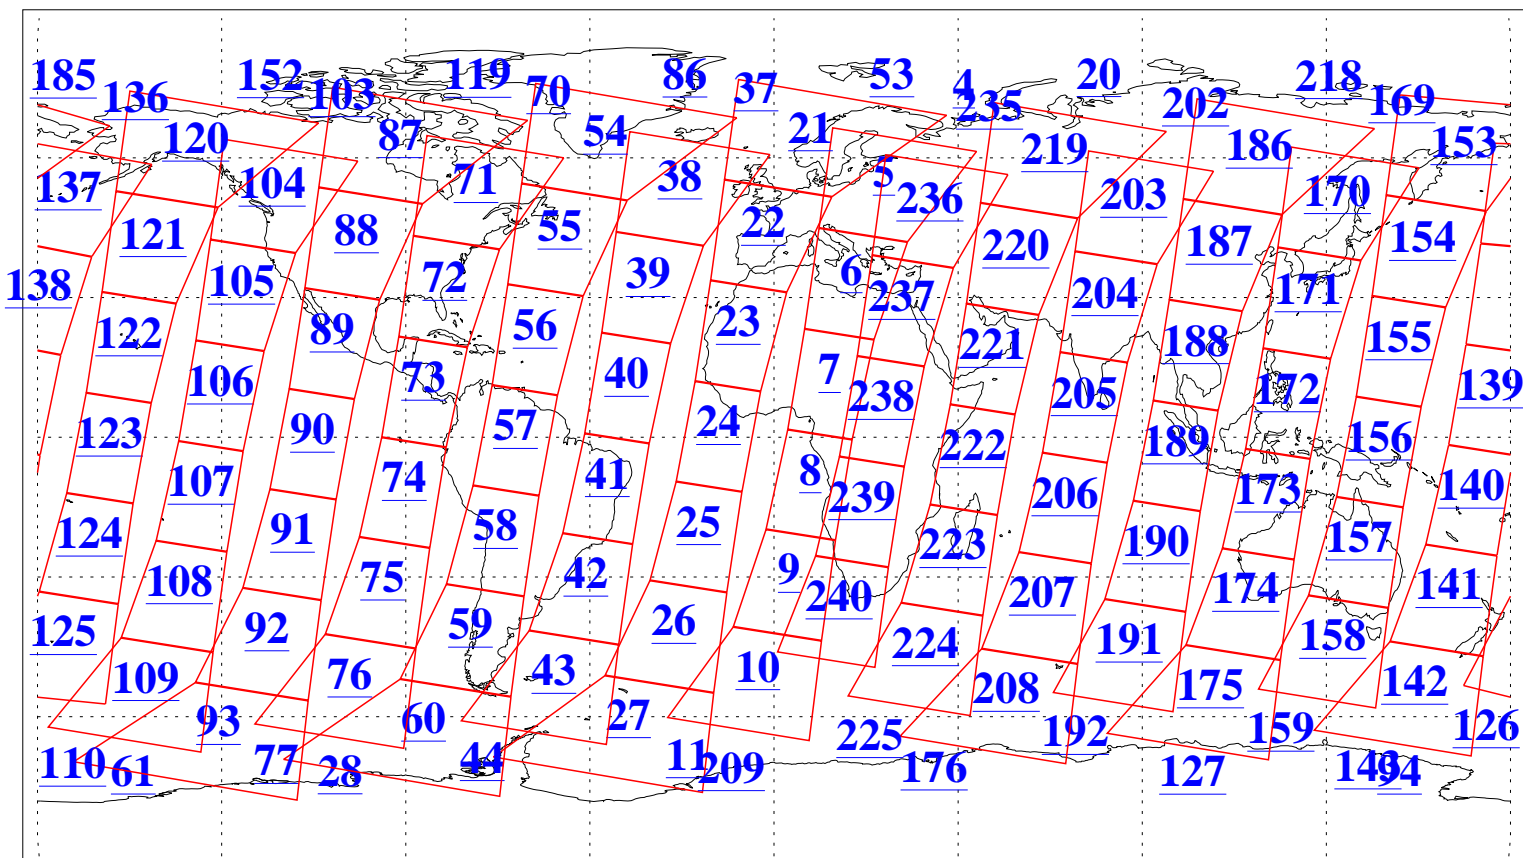

L1B Availability
AMSU Granules: 240
HSB Granules: 0
AIRS Granules: 240

1 Jul 2003
DoY 182
Aqua Day 423
Granules: 1 to 120

Granules: 121 to 240

Legend: AMSU Available, HSB Available, AIRS Available

L1B Availability
AMSU Granules: 240
HSB Granules: 0
AIRS Granules: 240

1 Jul 2003
DoY 182
Aqua Day 423

Ascending Granules

Descending Granules

Legend: AMSU Available, HSB Available, AIRS Available

L1B Availability
 AMSU Granules: 240
 HSB Granules: 0
 AIRS Granules: 240

1 Jul 2003
 DoY 182
 Aqua Day 423

Northern Hemisphere Granules

Southern Hemisphere Granules

Legend: AMSU Available, HSB Available, AIRS Available