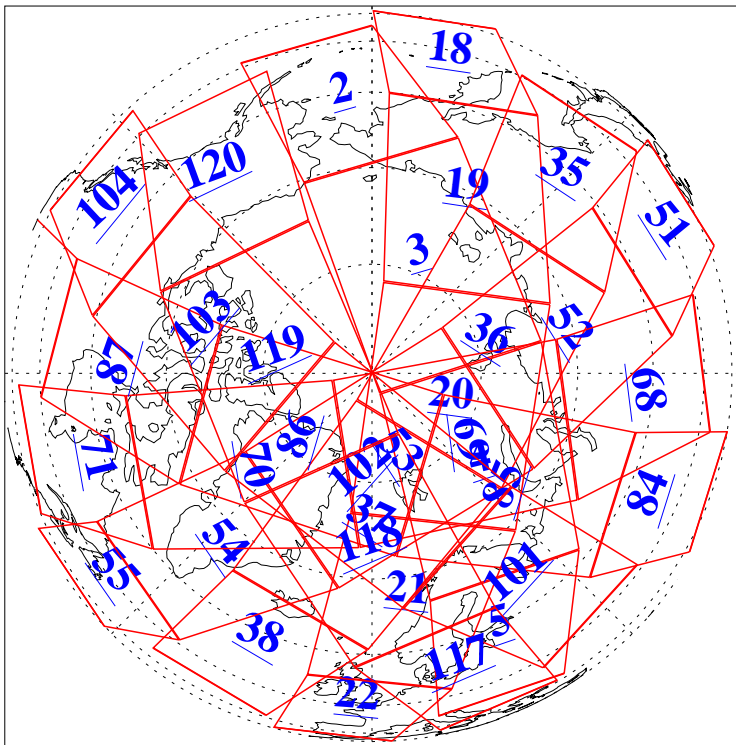

L1B Availability
AMSU Granules: 240
HSB Granules: 0
AIRS Granules: 240

1 Jul 2003
DoY 182
Aqua Day 423
Granules: 1 to 120

Granules: 121 to 240

Legend: AMSU Available, HSB Available, AIRS Available

L1B Availability
AMSU Granules: 240
HSB Granules: 0
AIRS Granules: 240

1 Jul 2003
DoY 182
Aqua Day 423

Ascending Granules

Descending Granules

Legend: AMSU Available, HSB Available, AIRS Available

L1B Availability
 AMSU Granules: 240
 HSB Granules: 0
 AIRS Granules: 240

1 Jul 2003
 DoY 182
 Aqua Day 423

Northern Hemisphere Granules

Southern Hemisphere Granules

Legend: AMSU Available, HSB Available, AIRS Available