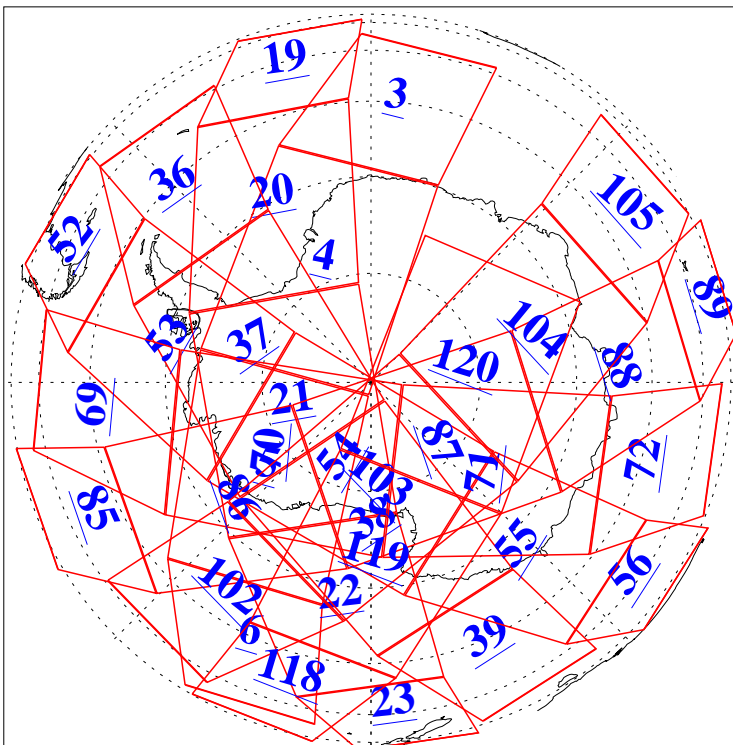

L1B Availability  
AMSU Granules: 240  
HSB Granules: 0  
AIRS Granules: 240

30 Jun 2003  
DoY 181  
Aqua Day 422  
Granules: 1 to 120

Granules: 121 to 240

Legend: AMSU Available, HSB Available, AIRS Available

L1B Availability  
AMSU Granules: 240  
HSB Granules: 0  
AIRS Granules: 240

30 Jun 2003  
DoY 181  
Aqua Day 422

Ascending Granules

Descending Granules

Legend: AMSU Available, HSB Available, AIRS Available

L1B Availability  
 AMSU Granules: 240  
 HSB Granules: 0  
 AIRS Granules: 240

30 Jun 2003  
 DoY 181  
 Aqua Day 422

Northern Hemisphere Granules

Southern Hemisphere Granules

Legend: AMSU Available, HSB Available, AIRS Available