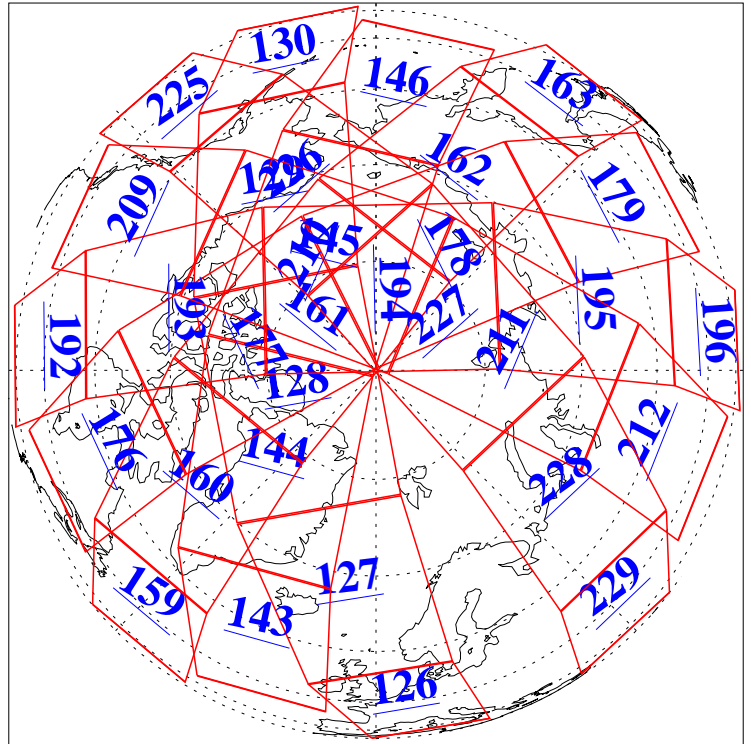

L1B Availability  
AMSU Granules: 240  
HSB Granules: 0  
AIRS Granules: 240

30 Jun 2003  
DoY 181  
Aqua Day 422

Ascending Granules

Descending Granules

Legend: AMSU Available, HSB Available, AIRS Available

L1B Availability  
 AMSU Granules: 240  
 HSB Granules: 0  
 AIRS Granules: 240

30 Jun 2003  
 DoY 181  
 Aqua Day 422

Northern Hemisphere Granules

Southern Hemisphere Granules

Legend: AMSU Available, HSB Available, AIRS Available