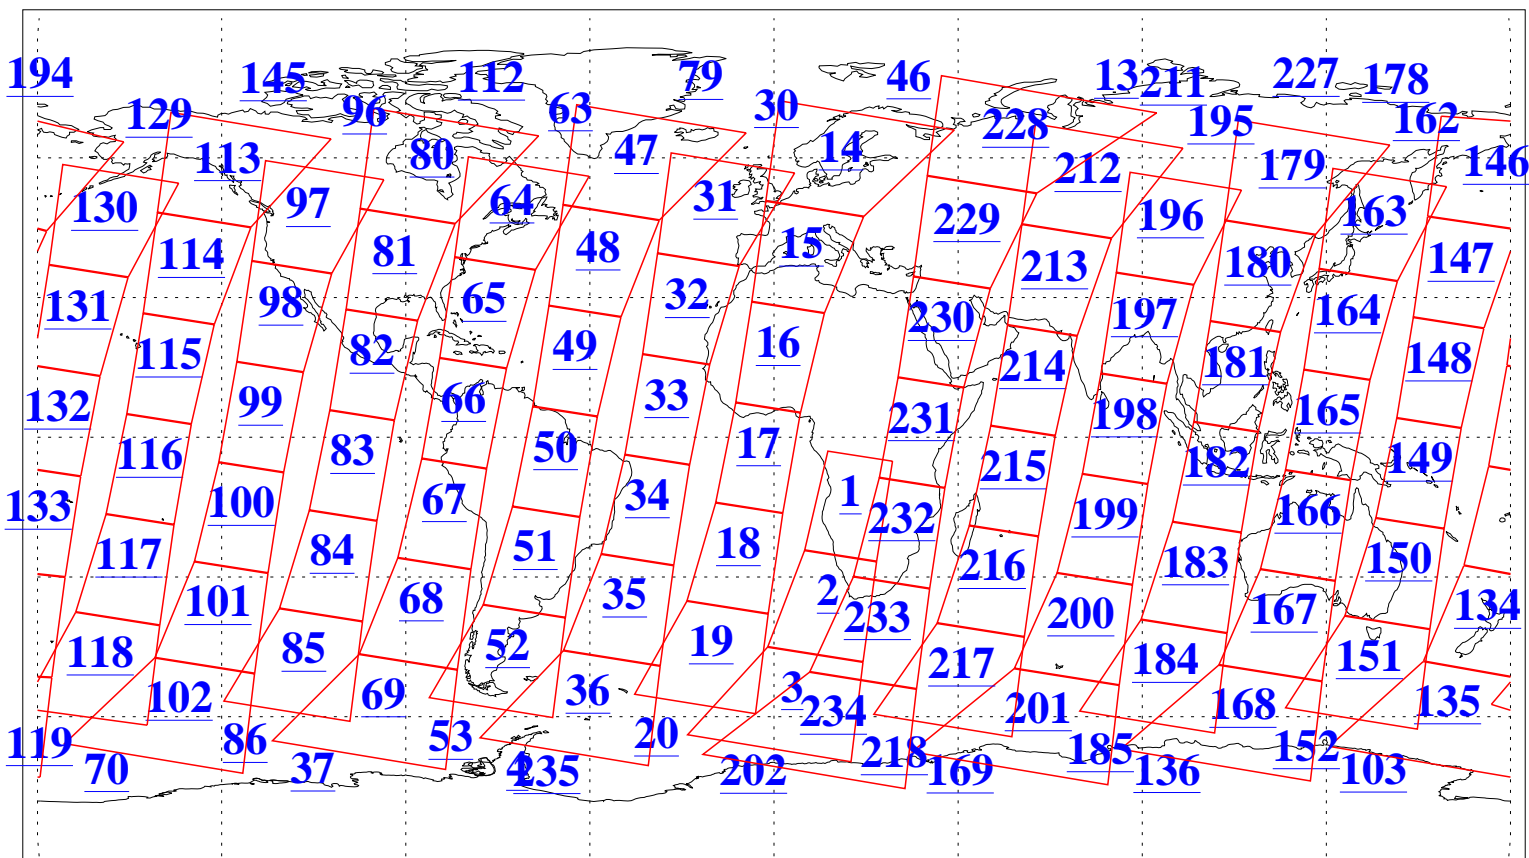

L1B Availability  
AMSU Granules: 240  
HSB Granules: 0  
AIRS Granules: 240

30 Jun 2003  
DoY 181  
Aqua Day 422  
Granules: 1 to 120

Granules: 121 to 240

Legend: AMSU Available, HSB Available, AIRS Available

L1B Availability  
AMSU Granules: 240  
HSB Granules: 0  
AIRS Granules: 240

30 Jun 2003  
DoY 181  
Aqua Day 422

Ascending Granules

Descending Granules

Legend: AMSU Available, HSB Available, AIRS Available

L1B Availability  
 AMSU Granules: 240  
 HSB Granules: 0  
 AIRS Granules: 240

30 Jun 2003  
 DoY 181  
 Aqua Day 422

Northern Hemisphere Granules

Southern Hemisphere Granules

Legend: AMSU Available, HSB Available, AIRS Available