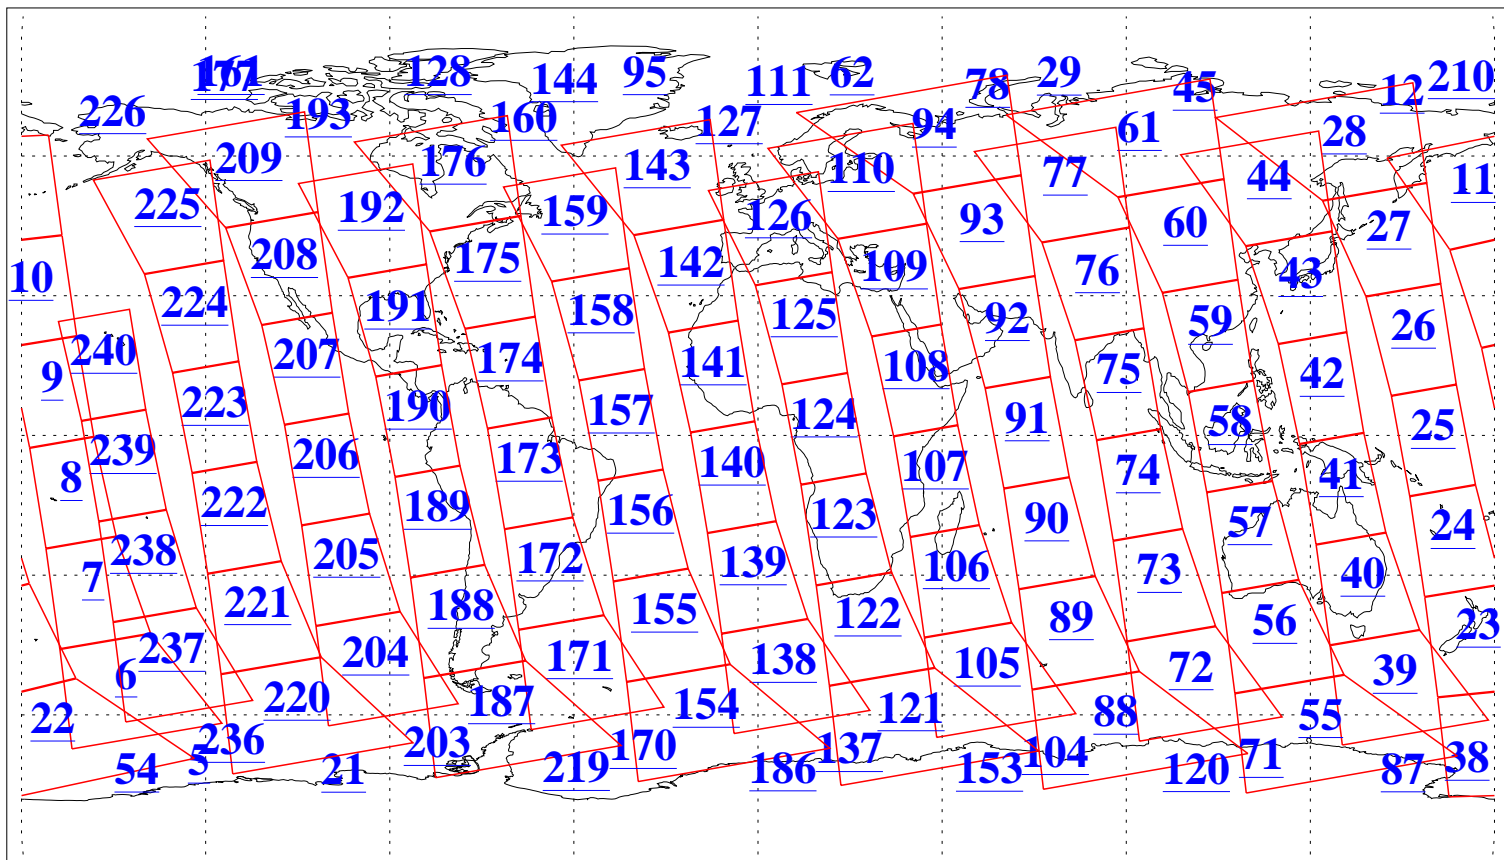

L1B Availability  
AMSU Granules: 240  
HSB Granules: 0  
AIRS Granules: 240

30 Jun 2003  
DoY 181  
Aqua Day 422  
Granules: 1 to 120

Granules: 121 to 240

Legend: AMSU Available, HSB Available, AIRS Available

L1B Availability  
AMSU Granules: 240  
HSB Granules: 0  
AIRS Granules: 240

30 Jun 2003  
DoY 181  
Aqua Day 422

Ascending Granules

Descending Granules

Legend: AMSU Available, HSB Available, AIRS Available

L1B Availability  
 AMSU Granules: 240  
 HSB Granules: 0  
 AIRS Granules: 240

30 Jun 2003  
 DoY 181  
 Aqua Day 422

Northern Hemisphere Granules

Southern Hemisphere Granules

Legend: AMSU Available, HSB Available, AIRS Available