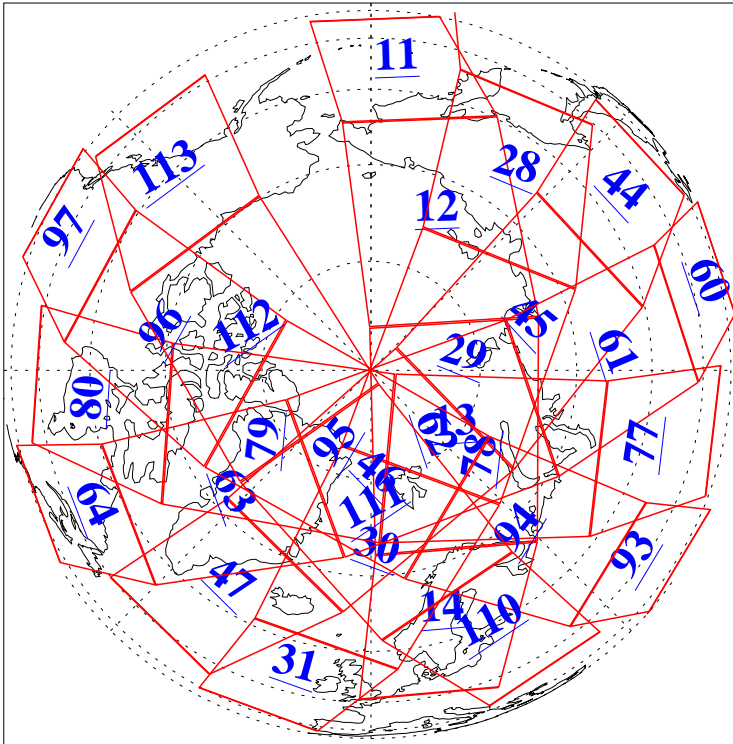

L1B Availability  
AMSU Granules: 240  
HSB Granules: 0  
AIRS Granules: 240

30 Jun 2003  
DoY 181  
Aqua Day 422  
Granules: 1 to 120

Granules: 121 to 240

Legend: AMSU Available, HSB Available, AIRS Available

L1B Availability  
AMSU Granules: 240  
HSB Granules: 0  
AIRS Granules: 240

30 Jun 2003  
DoY 181  
Aqua Day 422

Ascending Granules

Descending Granules

Legend: AMSU Available, HSB Available, AIRS Available

L1B Availability  
 AMSU Granules: 240  
 HSB Granules: 0  
 AIRS Granules: 240

30 Jun 2003  
 DoY 181  
 Aqua Day 422

Northern Hemisphere Granules

Southern Hemisphere Granules

Legend: AMSU Available, HSB Available, AIRS Available