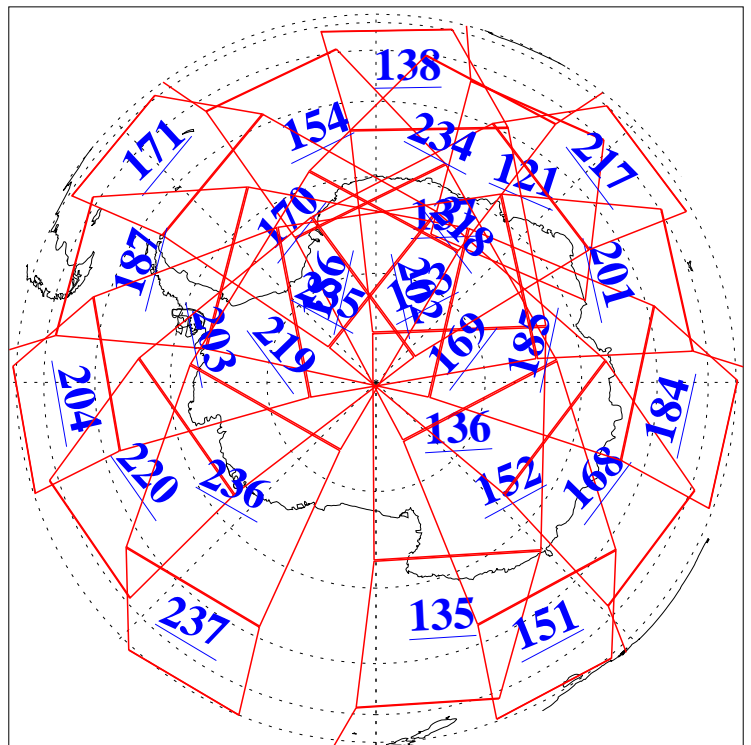

L1B Availability  
AMSU Granules: 240  
HSB Granules: 0  
AIRS Granules: 240

30 Jun 2003  
DoY 181  
Aqua Day 422  
Granules: 1 to 120

Granules: 121 to 240

Legend: AMSU Available, HSB Available, AIRS Available

L1B Availability  
AMSU Granules: 240  
HSB Granules: 0  
AIRS Granules: 240

30 Jun 2003  
DoY 181  
Aqua Day 422

Ascending Granules

Descending Granules

Legend: AMSU Available, HSB Available, AIRS Available

L1B Availability  
 AMSU Granules: 240  
 HSB Granules: 0  
 AIRS Granules: 240

30 Jun 2003  
 DoY 181  
 Aqua Day 422

Northern Hemisphere Granules

Southern Hemisphere Granules

Legend: AMSU Available, HSB Available, AIRS Available