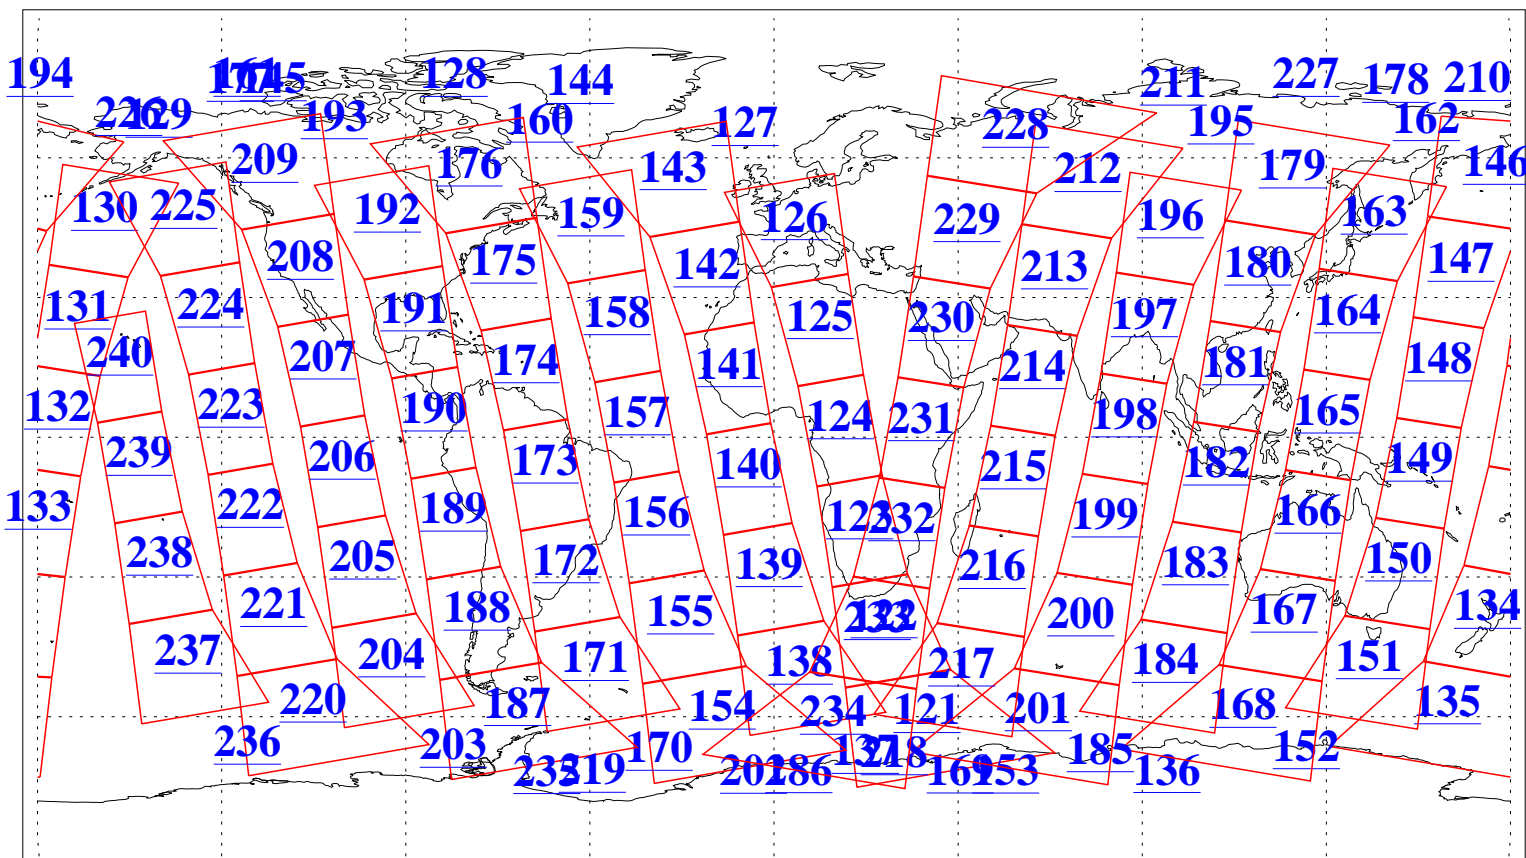

L1B Availability  
AMSU Granules: 240  
HSB Granules: 0  
AIRS Granules: 240

30 Jun 2003  
DoY 181  
Aqua Day 422  
Granules: 1 to 120

Granules: 121 to 240

Legend: AMSU Available, HSB Available, AIRS Available

L1B Availability  
AMSU Granules: 240  
HSB Granules: 0  
AIRS Granules: 240

30 Jun 2003  
DoY 181  
Aqua Day 422

Ascending Granules

Descending Granules

Legend: AMSU Available, HSB Available, AIRS Available

L1B Availability  
 AMSU Granules: 240  
 HSB Granules: 0  
 AIRS Granules: 240

30 Jun 2003  
 DoY 181  
 Aqua Day 422

Northern Hemisphere Granules

Southern Hemisphere Granules

Legend: AMSU Available, HSB Available, AIRS Available