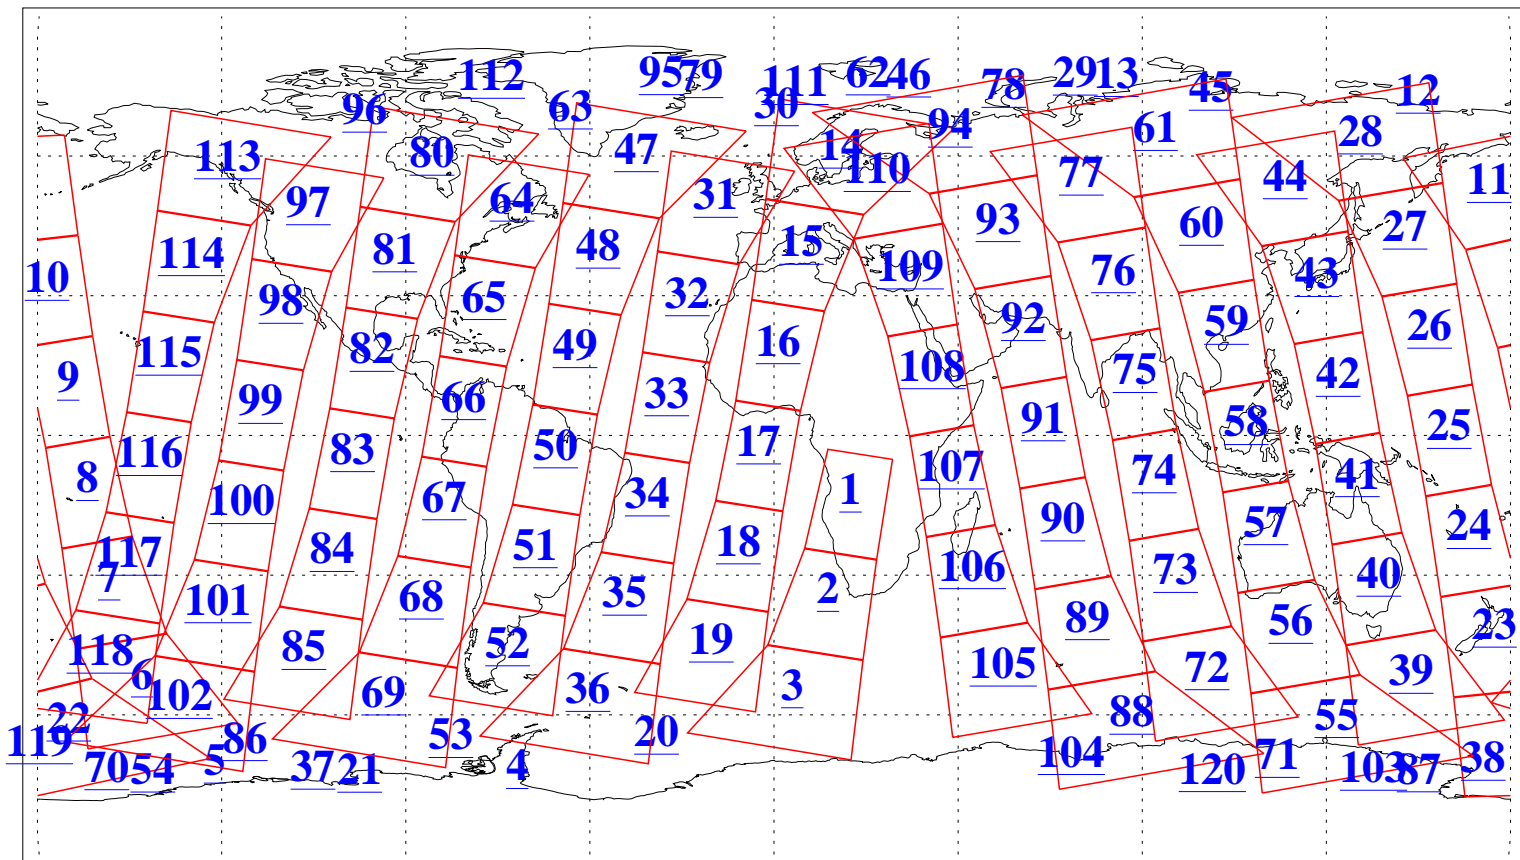

L1B Availability  
AMSU Granules: 240  
HSB Granules: 0  
AIRS Granules: 240

30 Jun 2003  
DoY 181  
Aqua Day 422  
Granules: 1 to 120

Granules: 121 to 240

Legend: AMSU Available, HSB Available, AIRS Available

L1B Availability  
AMSU Granules: 240  
HSB Granules: 0  
AIRS Granules: 240

30 Jun 2003  
DoY 181  
Aqua Day 422

Ascending Granules

Descending Granules

Legend: AMSU Available, HSB Available, AIRS Available

L1B Availability  
 AMSU Granules: 240  
 HSB Granules: 0  
 AIRS Granules: 240

30 Jun 2003  
 DoY 181  
 Aqua Day 422

Northern Hemisphere Granules

Southern Hemisphere Granules

Legend: AMSU Available, HSB Available, AIRS Available