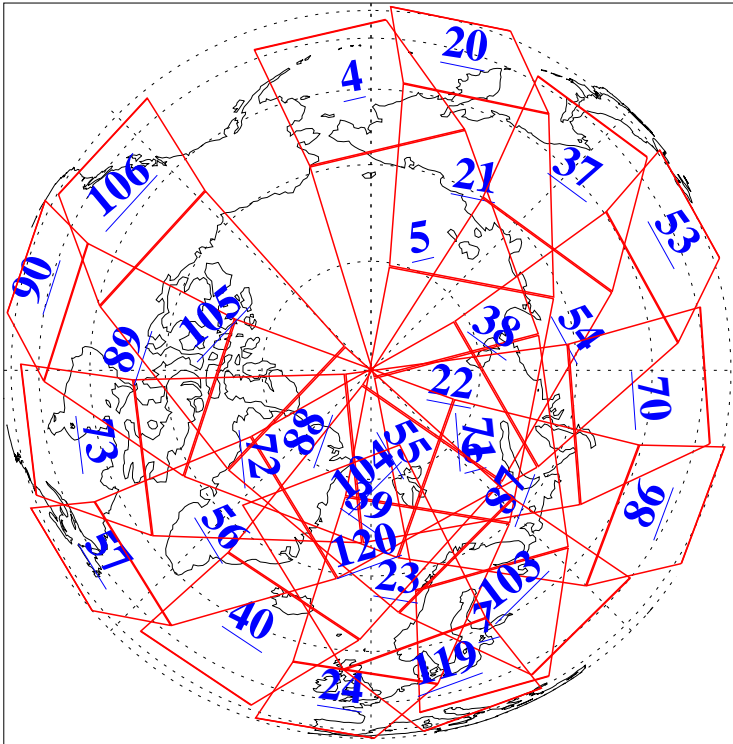

L1B Availability  
AMSU Granules: 240  
HSB Granules: 0  
AIRS Granules: 240

29 Jun 2003  
DoY 180  
Aqua Day 421  
Granules: 1 to 120

Granules: 121 to 240

Legend: AMSU Available, HSB Available, AIRS Available

L1B Availability  
AMSU Granules: 240  
HSB Granules: 0  
AIRS Granules: 240

29 Jun 2003  
DoY 180  
Aqua Day 421

Ascending Granules

Descending Granules

Legend: AMSU Available, HSB Available, AIRS Available

L1B Availability  
 AMSU Granules: 240  
 HSB Granules: 0  
 AIRS Granules: 240

29 Jun 2003  
 DoY 180  
 Aqua Day 421

Northern Hemisphere Granules

Southern Hemisphere Granules

Legend: AMSU Available, HSB Available, AIRS Available