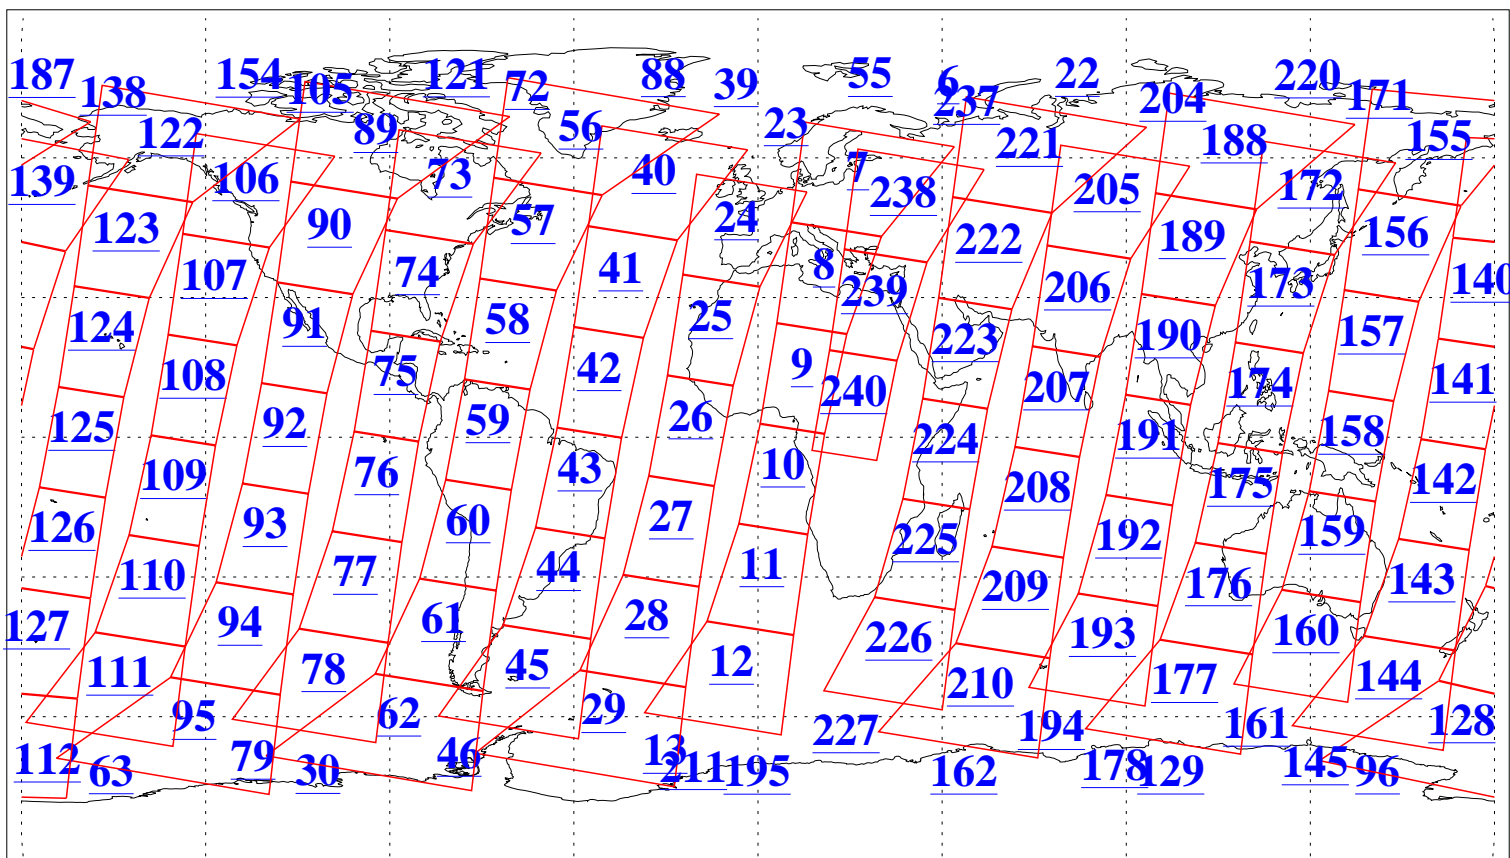

L1B Availability  
AMSU Granules: 240  
HSB Granules: 0  
AIRS Granules: 240

29 Jun 2003  
DoY 180  
Aqua Day 421  
Granules: 1 to 120

Granules: 121 to 240

Legend: AMSU Available, HSB Available, AIRS Available

L1B Availability  
AMSU Granules: 240  
HSB Granules: 0  
AIRS Granules: 240

29 Jun 2003  
DoY 180  
Aqua Day 421

Ascending Granules

Descending Granules

Legend: AMSU Available, HSB Available, AIRS Available

L1B Availability  
 AMSU Granules: 240  
 HSB Granules: 0  
 AIRS Granules: 240

29 Jun 2003  
 DoY 180  
 Aqua Day 421

Northern Hemisphere Granules

Southern Hemisphere Granules

Legend: AMSU Available, HSB Available, AIRS Available