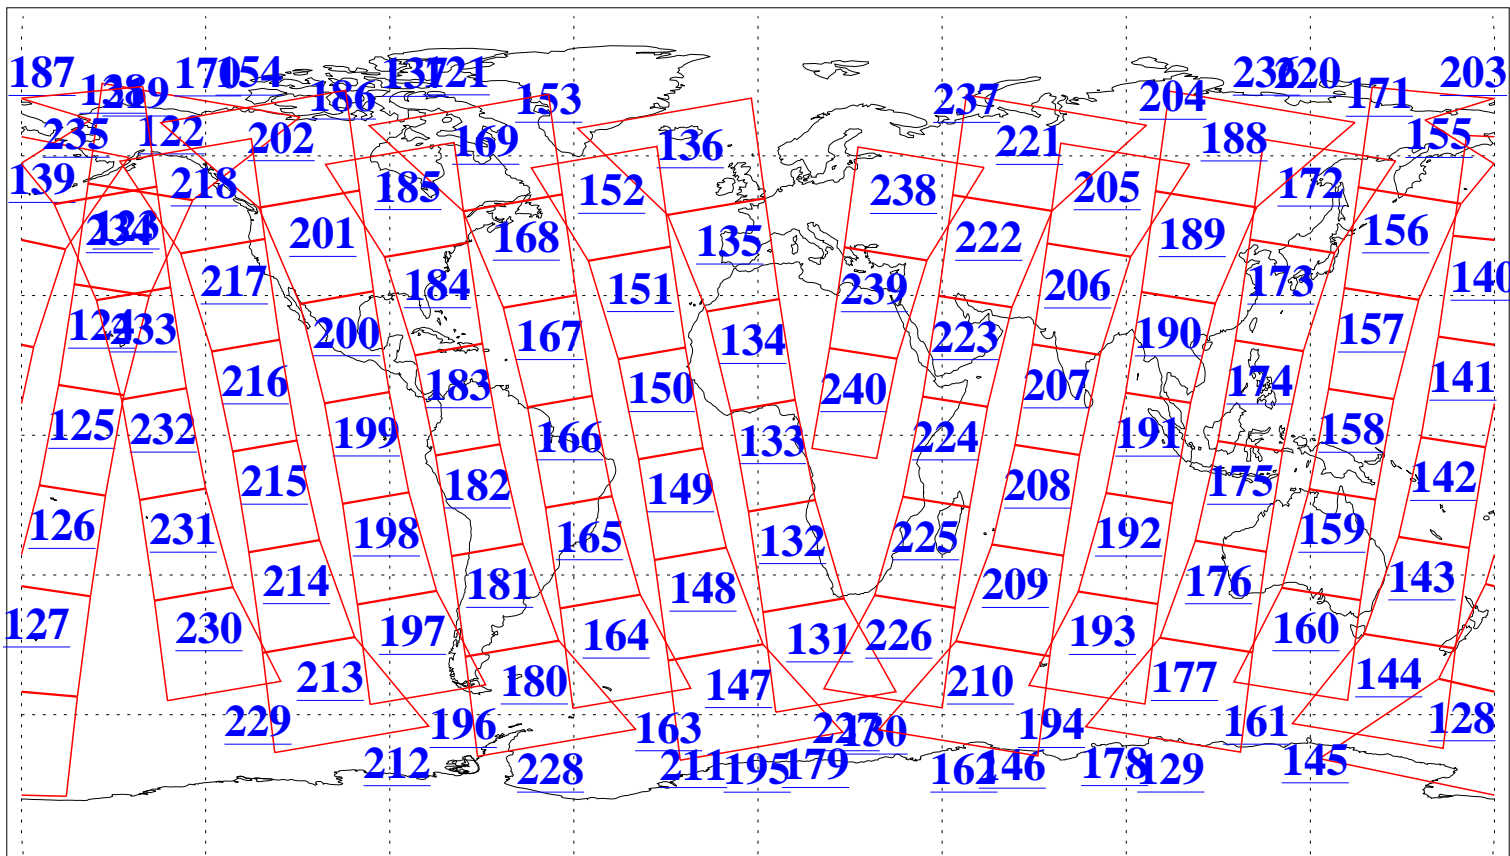

L1B Availability  
AMSU Granules: 240  
HSB Granules: 0  
AIRS Granules: 240

29 Jun 2003  
DoY 180  
Aqua Day 421  
Granules: 1 to 120

Granules: 121 to 240

Legend: AMSU Available, HSB Available, AIRS Available

L1B Availability  
AMSU Granules: 240  
HSB Granules: 0  
AIRS Granules: 240

29 Jun 2003  
DoY 180  
Aqua Day 421

Ascending Granules

Descending Granules

Legend: AMSU Available, HSB Available, AIRS Available

L1B Availability  
 AMSU Granules: 240  
 HSB Granules: 0  
 AIRS Granules: 240

29 Jun 2003  
 DoY 180  
 Aqua Day 421

Northern Hemisphere Granules

Southern Hemisphere Granules

Legend: AMSU Available, HSB Available, AIRS Available