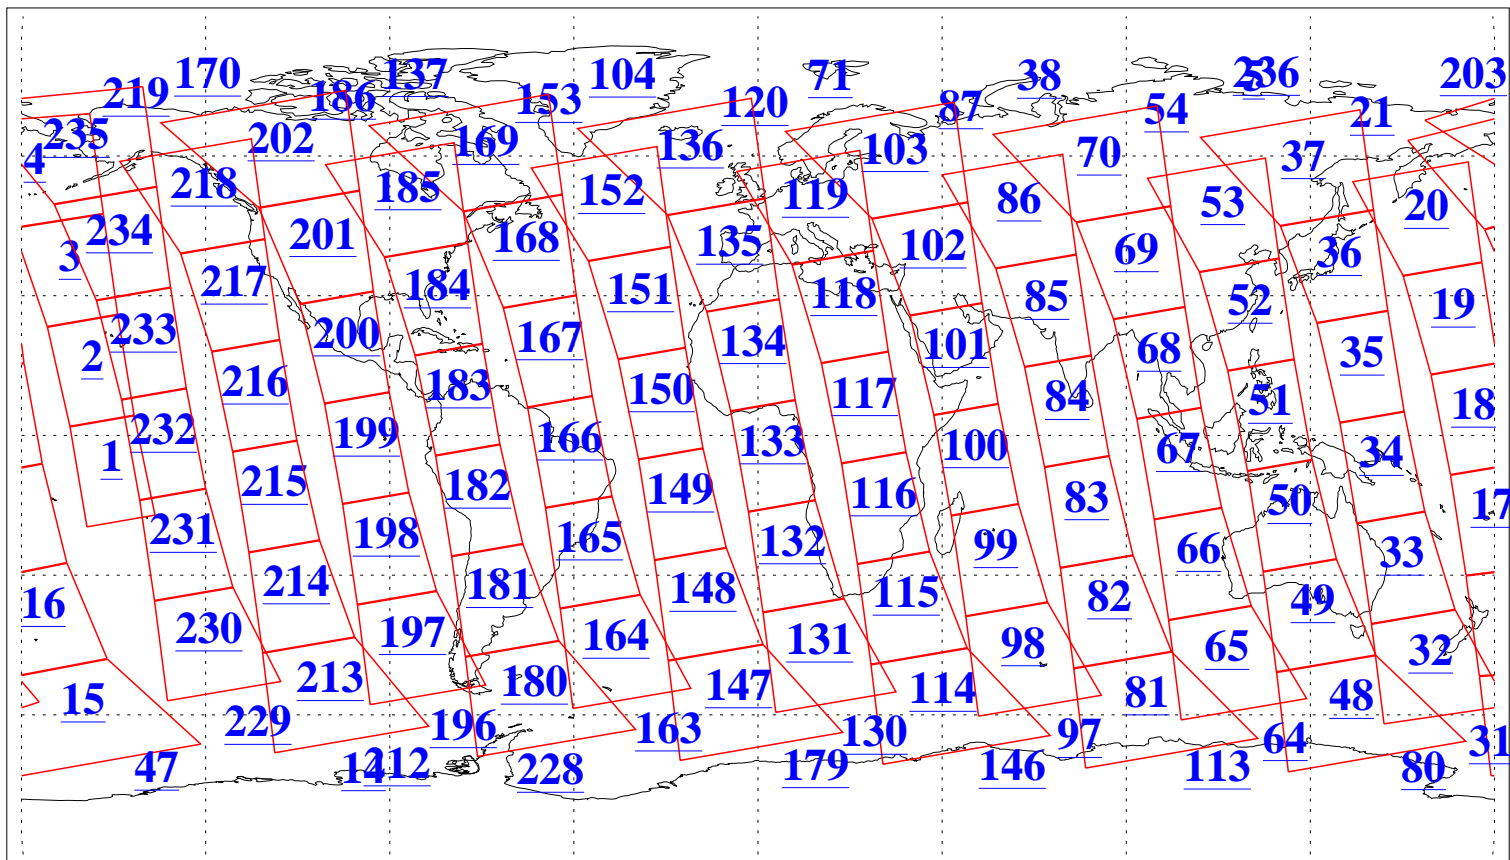

L1B Availability  
AMSU Granules: 240  
HSB Granules: 0  
AIRS Granules: 240

29 Jun 2003  
DoY 180  
Aqua Day 421  
Granules: 1 to 120

Granules: 121 to 240

Legend: AMSU Available, HSB Available, AIRS Available

L1B Availability  
AMSU Granules: 240  
HSB Granules: 0  
AIRS Granules: 240

29 Jun 2003  
DoY 180  
Aqua Day 421

Ascending Granules

Descending Granules

Legend: AMSU Available, HSB Available, AIRS Available

L1B Availability  
 AMSU Granules: 240  
 HSB Granules: 0  
 AIRS Granules: 240

29 Jun 2003  
 DoY 180  
 Aqua Day 421

Northern Hemisphere Granules

Southern Hemisphere Granules

Legend: AMSU Available, HSB Available, AIRS Available