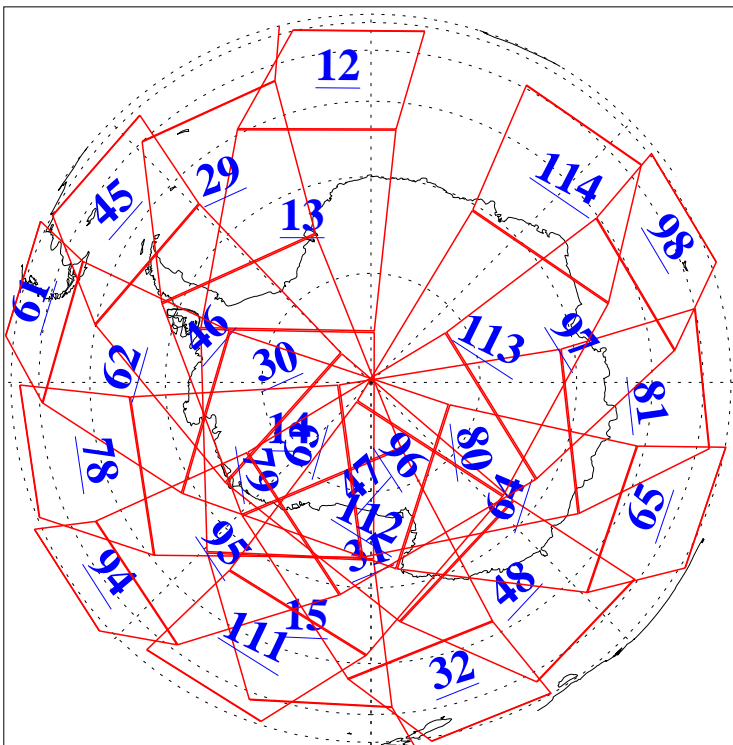

L1B Availability  
AMSU Granules: 240  
HSB Granules: 0  
AIRS Granules: 240

29 Jun 2003  
DoY 180  
Aqua Day 421  
Granules: 1 to 120

Granules: 121 to 240

Legend: AMSU Available, HSB Available, AIRS Available

L1B Availability  
AMSU Granules: 240  
HSB Granules: 0  
AIRS Granules: 240

29 Jun 2003  
DoY 180  
Aqua Day 421

Ascending Granules

Descending Granules

Legend: AMSU Available, HSB Available, AIRS Available

L1B Availability  
 AMSU Granules: 240  
 HSB Granules: 0  
 AIRS Granules: 240

29 Jun 2003  
 DoY 180  
 Aqua Day 421

Northern Hemisphere Granules

Southern Hemisphere Granules

Legend: AMSU Available, HSB Available, AIRS Available