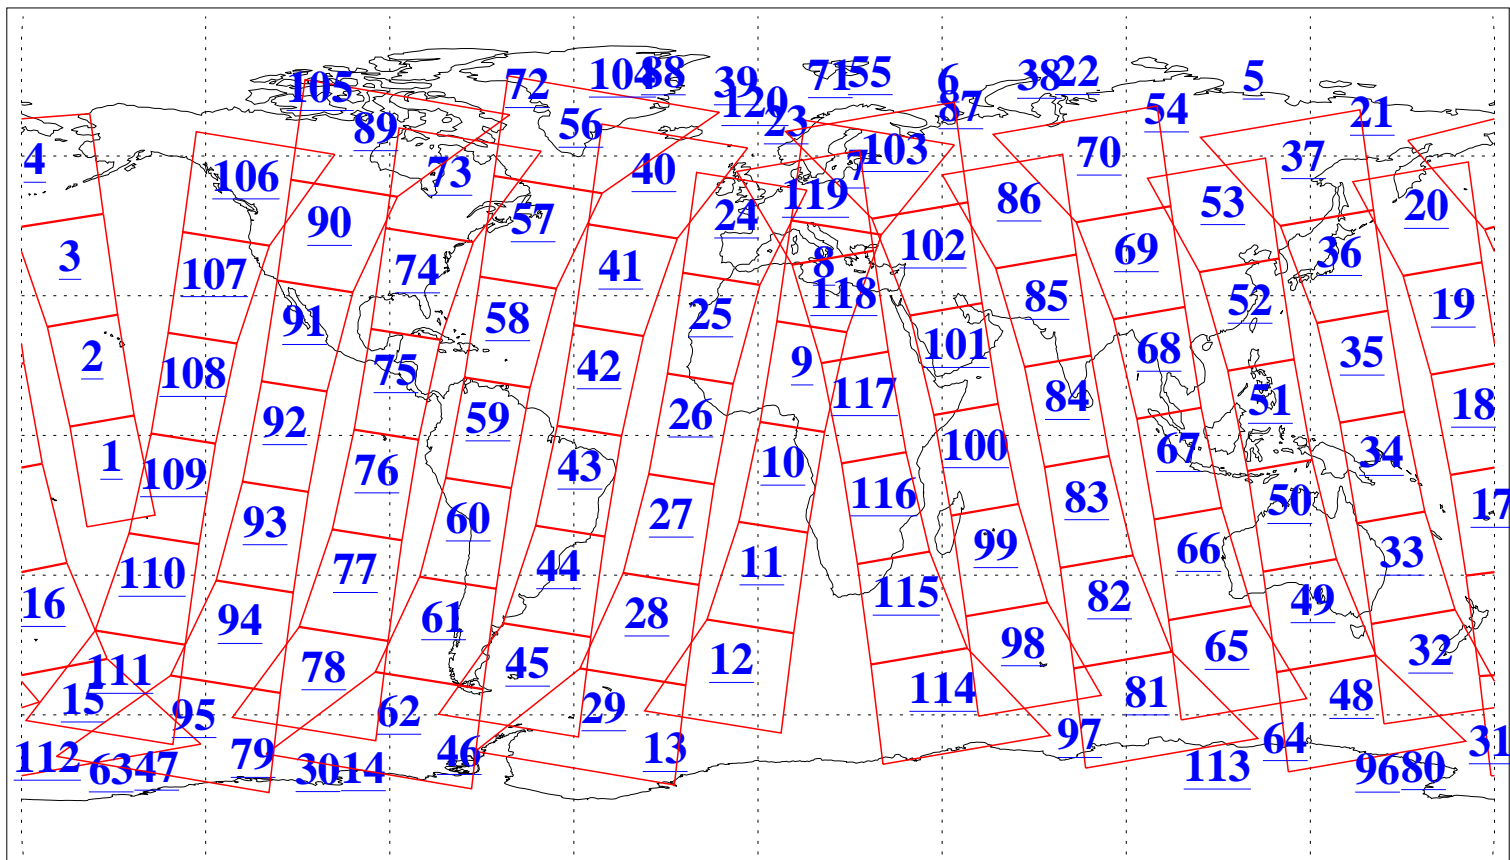

L1B Availability  
AMSU Granules: 240  
HSB Granules: 0  
AIRS Granules: 240

29 Jun 2003  
DoY 180  
Aqua Day 421  
Granules: 1 to 120

Granules: 121 to 240

Legend: AMSU Available, HSB Available, AIRS Available

L1B Availability  
AMSU Granules: 240  
HSB Granules: 0  
AIRS Granules: 240

29 Jun 2003  
DoY 180  
Aqua Day 421

Ascending Granules

Descending Granules

Legend: AMSU Available, HSB Available, AIRS Available

L1B Availability  
 AMSU Granules: 240  
 HSB Granules: 0  
 AIRS Granules: 240

29 Jun 2003  
 DoY 180  
 Aqua Day 421

Northern Hemisphere Granules

Southern Hemisphere Granules

Legend: AMSU Available, HSB Available, AIRS Available