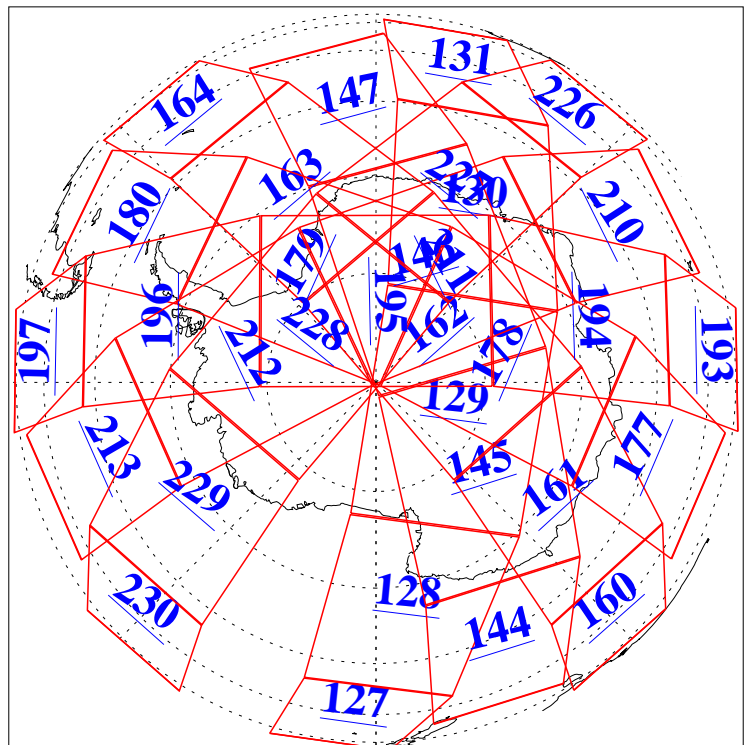

L1B Availability  
AMSU Granules: 240  
HSB Granules: 0  
AIRS Granules: 240

29 Jun 2003  
DoY 180  
Aqua Day 421  
Granules: 1 to 120

Granules: 121 to 240

Legend: AMSU Available, HSB Available, AIRS Available

L1B Availability  
AMSU Granules: 240  
HSB Granules: 0  
AIRS Granules: 240

29 Jun 2003  
DoY 180  
Aqua Day 421

Ascending Granules

Descending Granules

Legend: AMSU Available, HSB Available, AIRS Available

L1B Availability  
 AMSU Granules: 240  
 HSB Granules: 0  
 AIRS Granules: 240

29 Jun 2003  
 DoY 180  
 Aqua Day 421

Northern Hemisphere Granules

Southern Hemisphere Granules

Legend: AMSU Available, HSB Available, AIRS Available