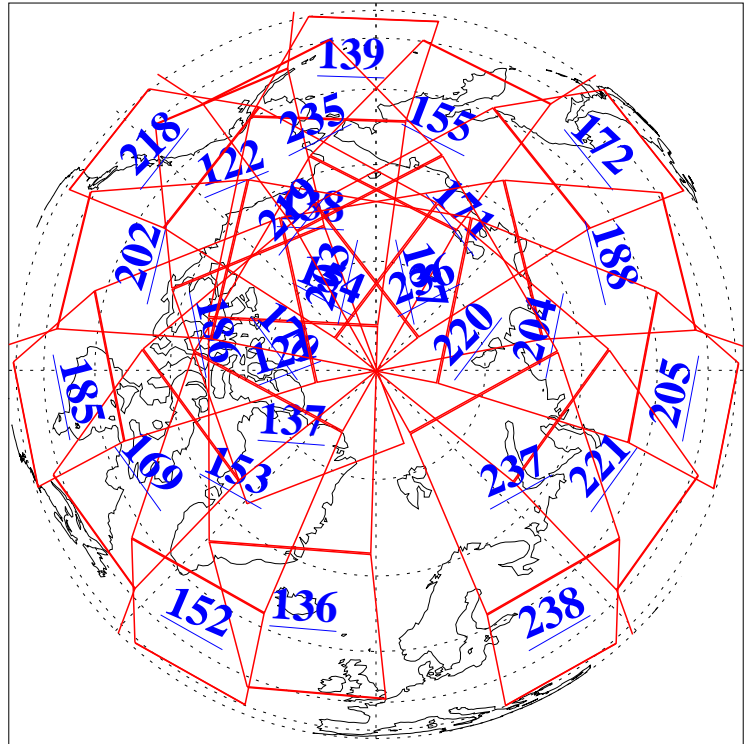

L1B Availability  
AMSU Granules: 240  
HSB Granules: 0  
AIRS Granules: 240

29 Jun 2003  
DoY 180  
Aqua Day 421  
Granules: 1 to 120

Granules: 121 to 240

Legend: AMSU Available, HSB Available, AIRS Available

L1B Availability  
AMSU Granules: 240  
HSB Granules: 0  
AIRS Granules: 240

29 Jun 2003  
DoY 180  
Aqua Day 421

Ascending Granules

Descending Granules

Legend: AMSU Available, HSB Available, AIRS Available

L1B Availability  
 AMSU Granules: 240  
 HSB Granules: 0  
 AIRS Granules: 240

29 Jun 2003  
 DoY 180  
 Aqua Day 421

Northern Hemisphere Granules

Southern Hemisphere Granules

Legend: AMSU Available, HSB Available, AIRS Available