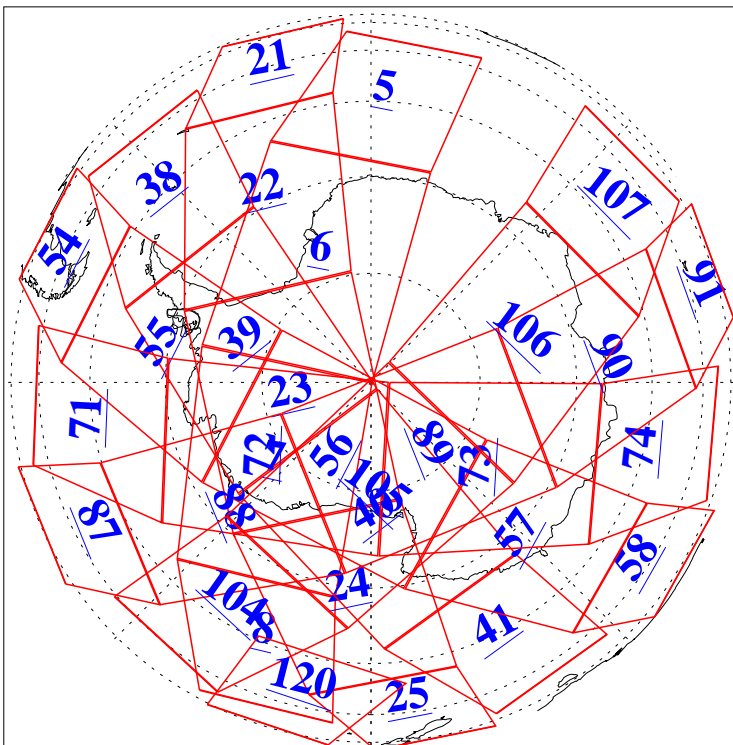

L1B Availability
AMSU Granules: 240
HSB Granules: 0
AIRS Granules: 240

28 Jun 2003
DoY 179
Aqua Day 420
Granules: 1 to 120

Granules: 121 to 240

Legend: AMSU Available, HSB Available, AIRS Available

L1B Availability
AMSU Granules: 240
HSB Granules: 0
AIRS Granules: 240

28 Jun 2003
DoY 179
Aqua Day 420
Ascending Granules

Descending Granules

Legend: AMSU Available, HSB Available, AIRS Available

L1B Availability
 AMSU Granules: 240
 HSB Granules: 0
 AIRS Granules: 240

28 Jun 2003
 DoY 179
 Aqua Day 420

Northern Hemisphere Granules

Southern Hemisphere Granules

Legend: AMSU Available, HSB Available, AIRS Available