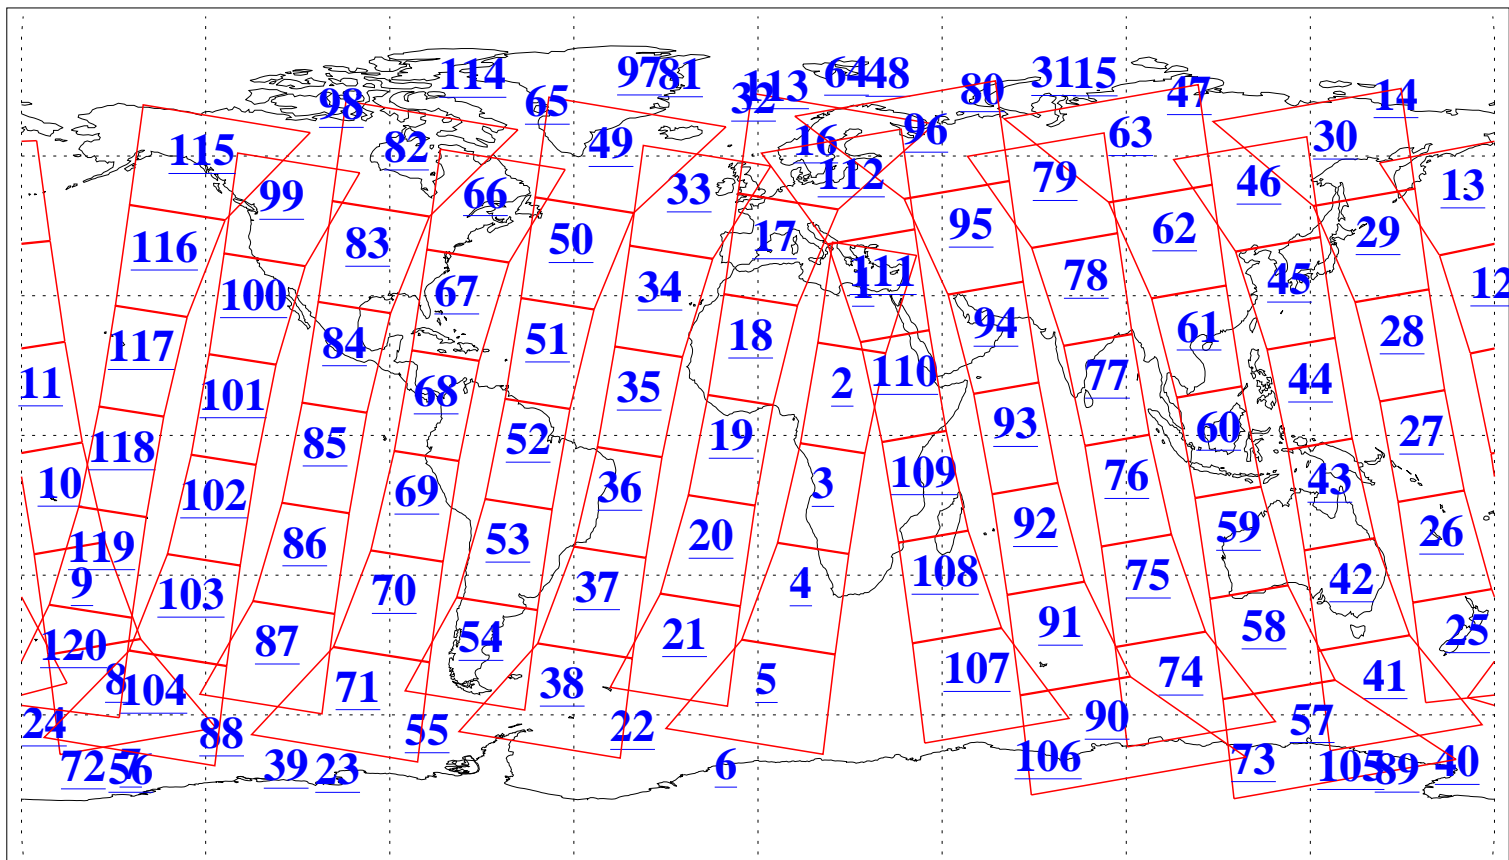

L1B Availability
AMSU Granules: 240
HSB Granules: 0
AIRS Granules: 240

28 Jun 2003
DoY 179
Aqua Day 420
Granules: 1 to 120

Granules: 121 to 240

Legend: AMSU Available, HSB Available, AIRS Available

L1B Availability
AMSU Granules: 240
HSB Granules: 0
AIRS Granules: 240

28 Jun 2003
DoY 179
Aqua Day 420
Ascending Granules

Descending Granules

Legend: AMSU Available, HSB Available, AIRS Available

L1B Availability
 AMSU Granules: 240
 HSB Granules: 0
 AIRS Granules: 240

28 Jun 2003
 DoY 179
 Aqua Day 420

Northern Hemisphere Granules

Southern Hemisphere Granules

Legend: AMSU Available, HSB Available, AIRS Available