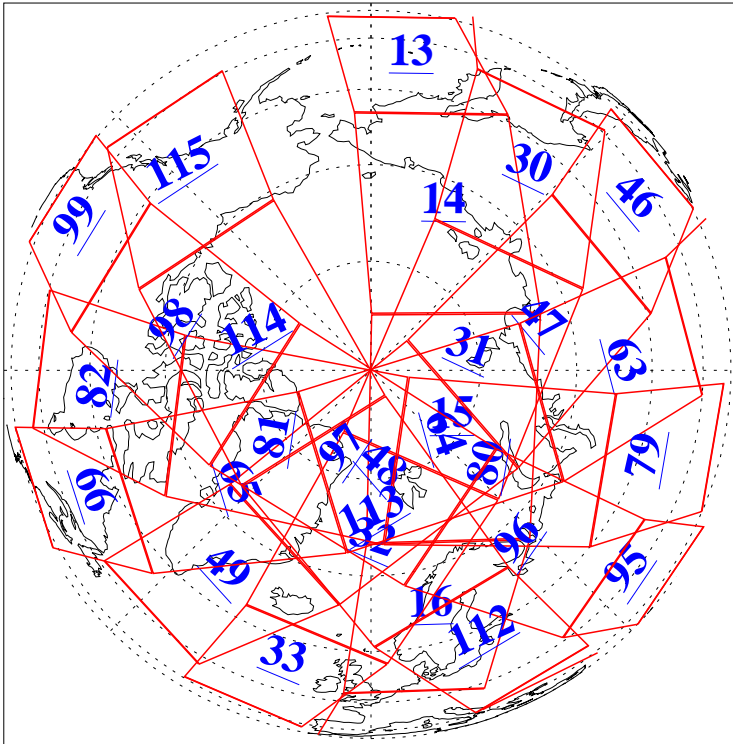

L1B Availability
AMSU Granules: 240
HSB Granules: 0
AIRS Granules: 240

28 Jun 2003
DoY 179
Aqua Day 420
Granules: 1 to 120

Granules: 121 to 240

Legend: AMSU Available, HSB Available, AIRS Available

L1B Availability
AMSU Granules: 240
HSB Granules: 0
AIRS Granules: 240

28 Jun 2003
DoY 179
Aqua Day 420
Ascending Granules

Descending Granules

Legend: AMSU Available, HSB Available, AIRS Available

L1B Availability
 AMSU Granules: 240
 HSB Granules: 0
 AIRS Granules: 240

28 Jun 2003
 DoY 179
 Aqua Day 420

Northern Hemisphere Granules

Southern Hemisphere Granules

Legend: AMSU Available, HSB Available, AIRS Available