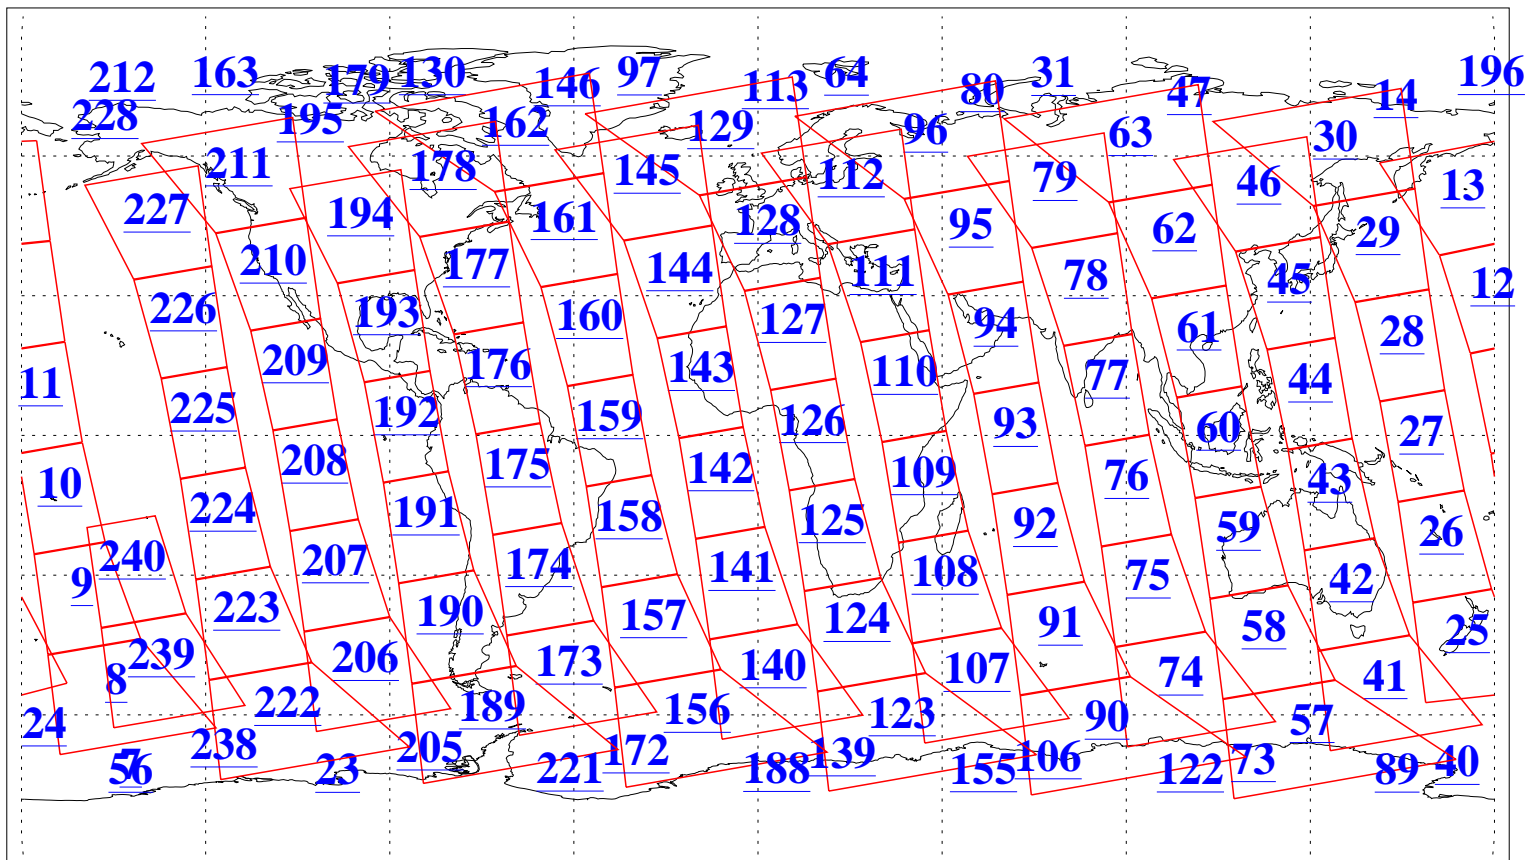

L1B Availability
AMSU Granules: 240
HSB Granules: 0
AIRS Granules: 240

28 Jun 2003
DoY 179
Aqua Day 420
Granules: 1 to 120

Granules: 121 to 240

Legend: AMSU Available, HSB Available, AIRS Available

L1B Availability
AMSU Granules: 240
HSB Granules: 0
AIRS Granules: 240

28 Jun 2003
DoY 179
Aqua Day 420
Ascending Granules

Descending Granules

Legend: AMSU Available, HSB Available, AIRS Available

L1B Availability
 AMSU Granules: 240
 HSB Granules: 0
 AIRS Granules: 240

28 Jun 2003
 DoY 179
 Aqua Day 420

Northern Hemisphere Granules

Southern Hemisphere Granules

Legend: AMSU Available, HSB Available, AIRS Available