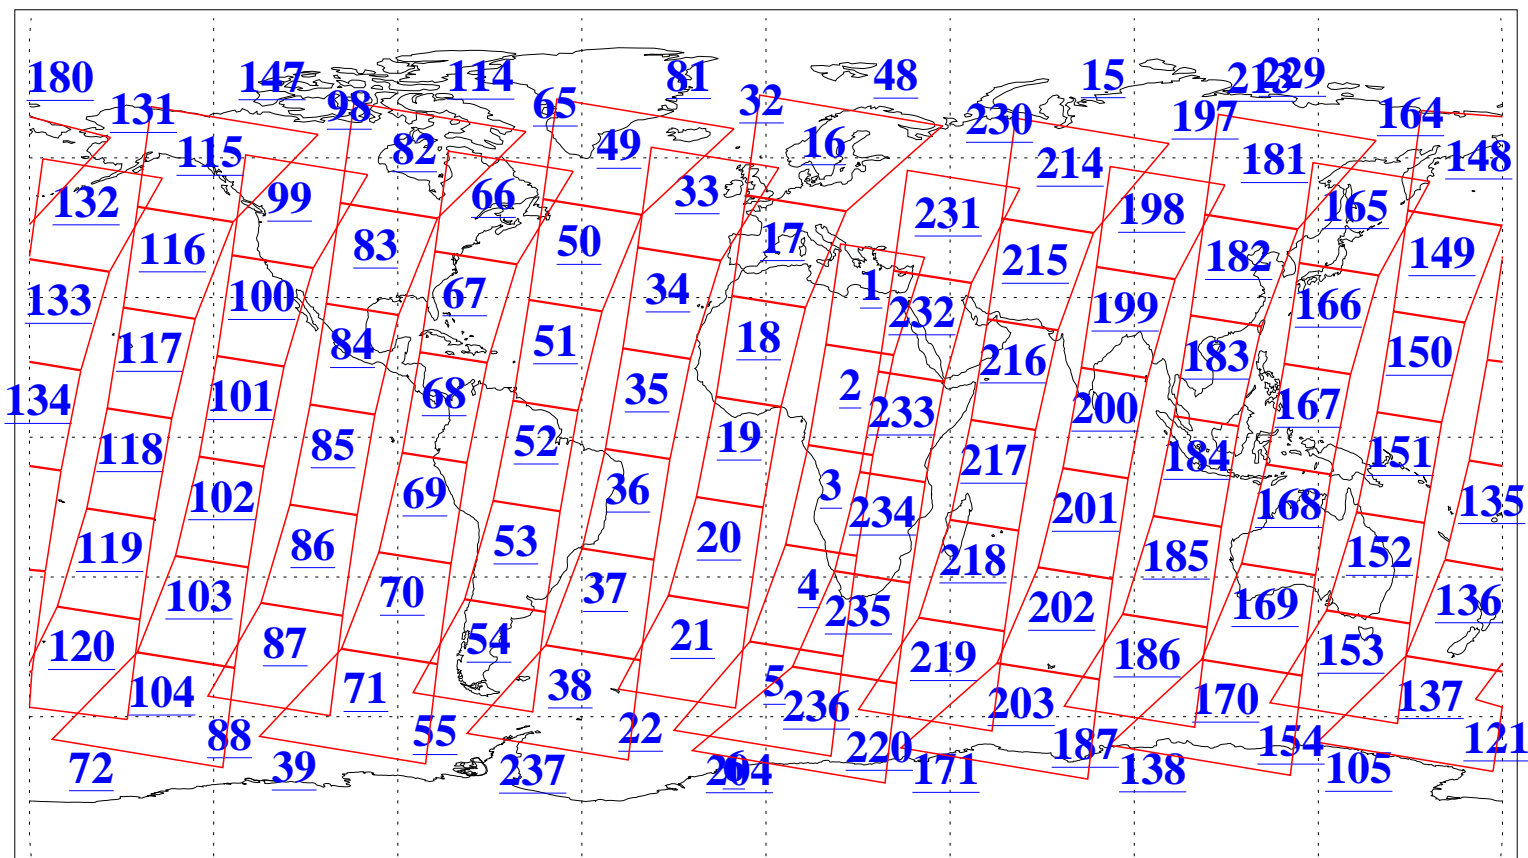

L1B Availability
AMSU Granules: 240
HSB Granules: 0
AIRS Granules: 240

28 Jun 2003
DoY 179
Aqua Day 420
Granules: 1 to 120

Granules: 121 to 240

Legend: AMSU Available, HSB Available, AIRS Available

L1B Availability
AMSU Granules: 240
HSB Granules: 0
AIRS Granules: 240

28 Jun 2003
DoY 179
Aqua Day 420
Ascending Granules

Descending Granules

Legend: AMSU Available, HSB Available, AIRS Available

L1B Availability
 AMSU Granules: 240
 HSB Granules: 0
 AIRS Granules: 240

28 Jun 2003
 DoY 179
 Aqua Day 420

Northern Hemisphere Granules

Southern Hemisphere Granules

Legend: AMSU Available, HSB Available, AIRS Available