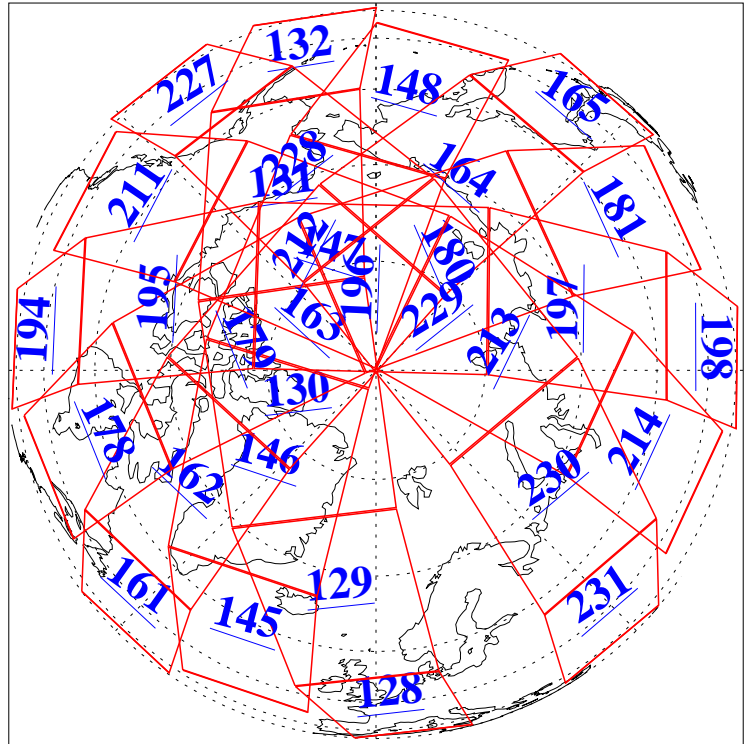

L1B Availability
AMSU Granules: 240
HSB Granules: 0
AIRS Granules: 240

28 Jun 2003
DoY 179
Aqua Day 420
Granules: 1 to 120

Granules: 121 to 240

Legend: AMSU Available, HSB Available, AIRS Available

L1B Availability
AMSU Granules: 240
HSB Granules: 0
AIRS Granules: 240

28 Jun 2003
DoY 179
Aqua Day 420
Ascending Granules

Descending Granules

Legend: AMSU Available, HSB Available, AIRS Available

L1B Availability
 AMSU Granules: 240
 HSB Granules: 0
 AIRS Granules: 240

28 Jun 2003
 DoY 179
 Aqua Day 420

Northern Hemisphere Granules

Southern Hemisphere Granules

Legend: AMSU Available, HSB Available, AIRS Available