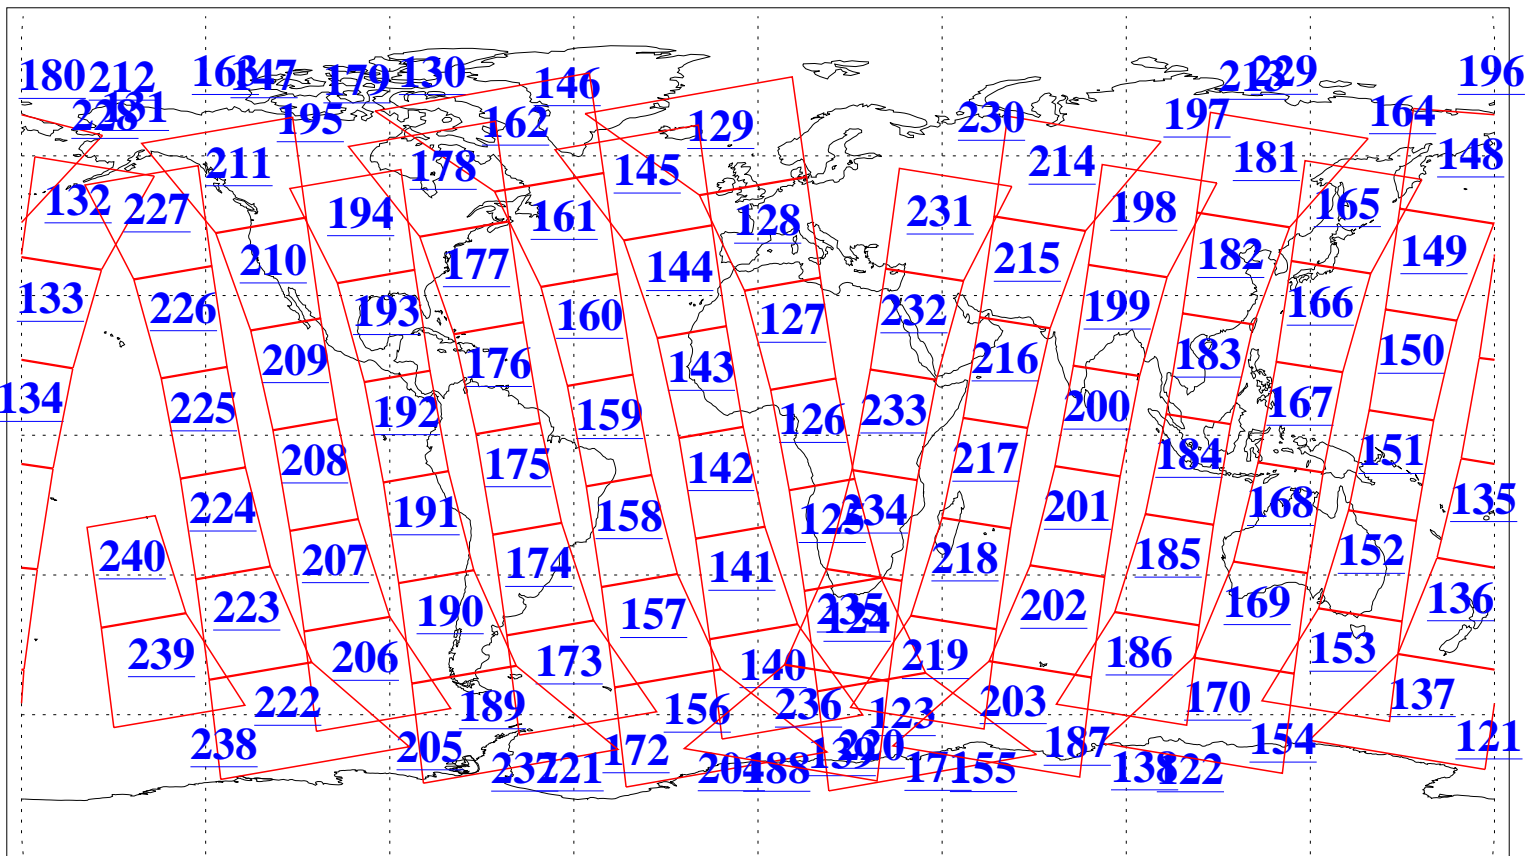

L1B Availability
AMSU Granules: 240
HSB Granules: 0
AIRS Granules: 240

28 Jun 2003
DoY 179
Aqua Day 420
Granules: 1 to 120

Granules: 121 to 240

Legend: AMSU Available, HSB Available, AIRS Available

L1B Availability
AMSU Granules: 240
HSB Granules: 0
AIRS Granules: 240

28 Jun 2003
DoY 179
Aqua Day 420
Ascending Granules

Descending Granules

Legend: AMSU Available, HSB Available, AIRS Available

L1B Availability
 AMSU Granules: 240
 HSB Granules: 0
 AIRS Granules: 240

28 Jun 2003
 DoY 179
 Aqua Day 420

Northern Hemisphere Granules

Southern Hemisphere Granules

Legend: AMSU Available, HSB Available, AIRS Available