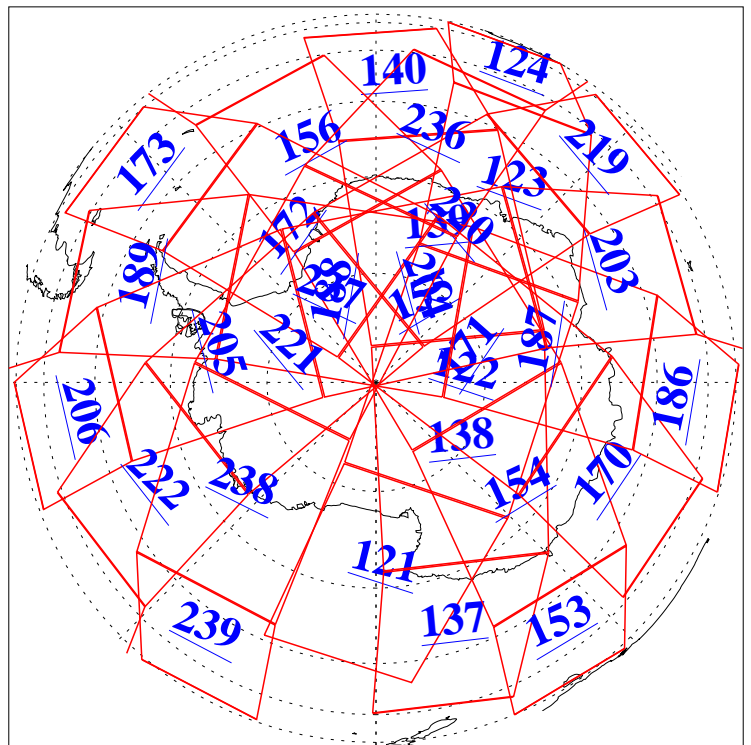

L1B Availability
AMSU Granules: 240
HSB Granules: 0
AIRS Granules: 240

28 Jun 2003
DoY 179
Aqua Day 420
Granules: 1 to 120

Granules: 121 to 240

Legend: AMSU Available, HSB Available, AIRS Available

L1B Availability
AMSU Granules: 240
HSB Granules: 0
AIRS Granules: 240

28 Jun 2003
DoY 179
Aqua Day 420
Ascending Granules

Descending Granules

Legend: AMSU Available, HSB Available, AIRS Available

L1B Availability
 AMSU Granules: 240
 HSB Granules: 0
 AIRS Granules: 240

28 Jun 2003
 DoY 179
 Aqua Day 420

Northern Hemisphere Granules

Southern Hemisphere Granules

Legend: AMSU Available, HSB Available, AIRS Available