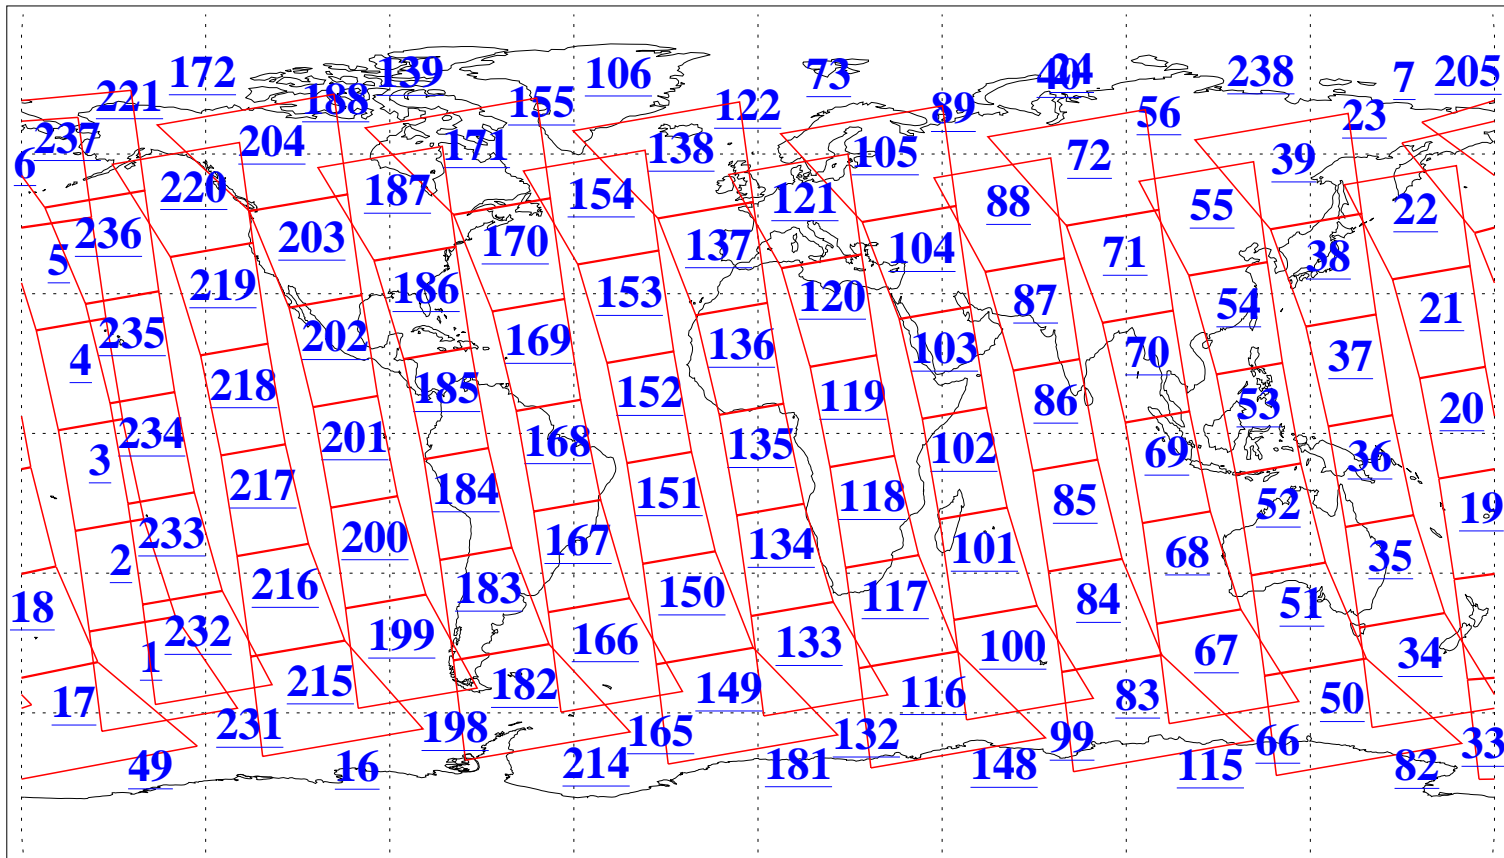

L1B Availability
AMSU Granules: 240
HSB Granules: 0
AIRS Granules: 240

27 Jun 2003
DoY 178
Aqua Day 419
Granules: 1 to 120

Granules: 121 to 240

Legend: AMSU Available, HSB Available, AIRS Available

L1B Availability
AMSU Granules: 240
HSB Granules: 0
AIRS Granules: 240

27 Jun 2003
DoY 178
Aqua Day 419

Ascending Granules

Descending Granules

Legend: AMSU Available, HSB Available, AIRS Available

L1B Availability
AMSU Granules: 240
HSB Granules: 0
AIRS Granules: 240

27 Jun 2003
DoY 178
Aqua Day 419

Northern Hemisphere Granules

Southern Hemisphere Granules

Legend: AMSU Available, HSB Available, AIRS Available