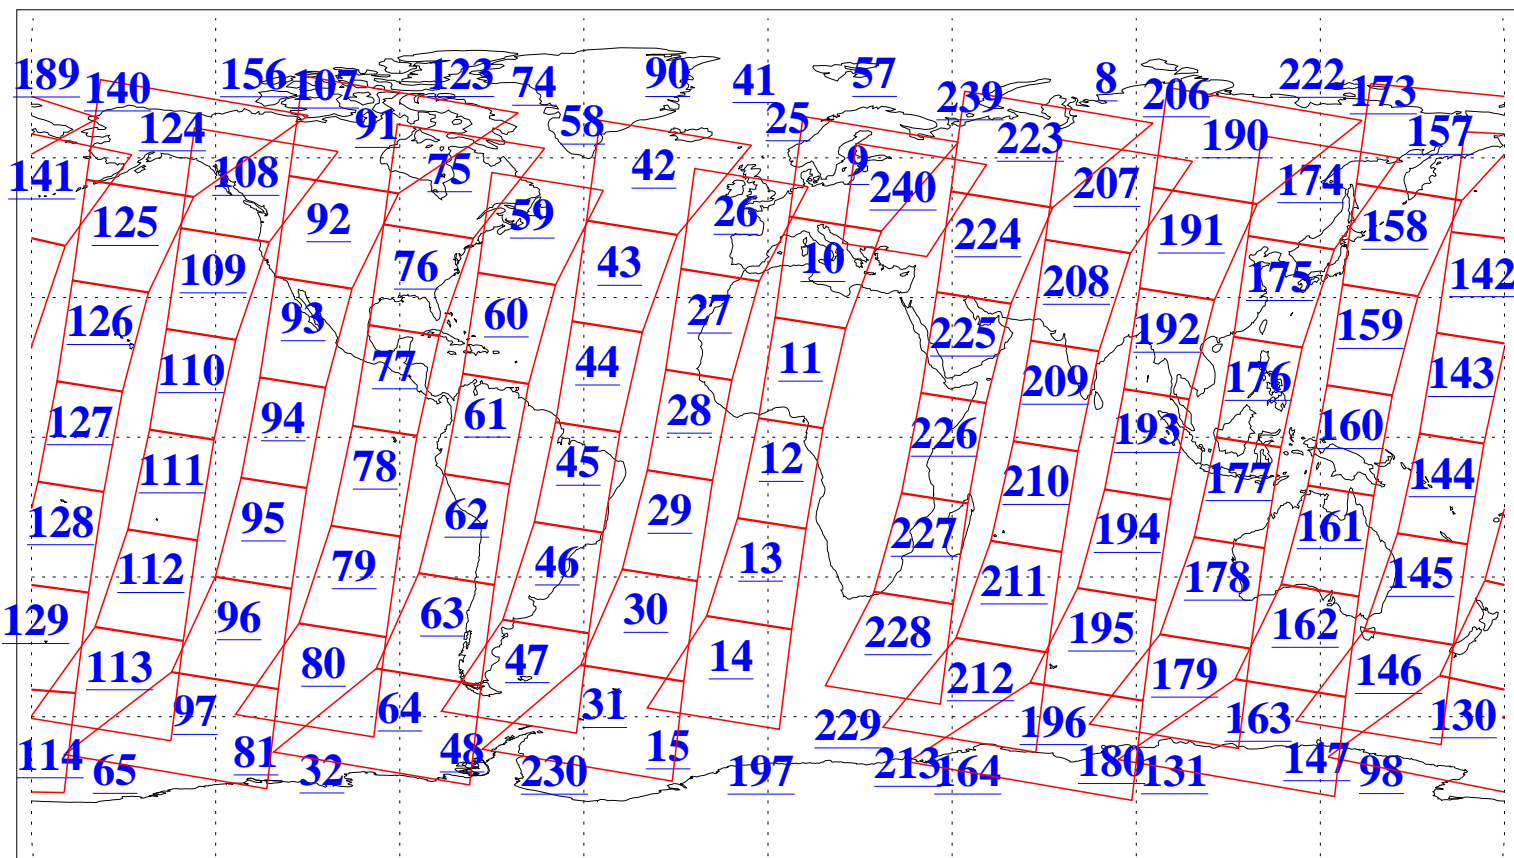

L1B Availability
AMSU Granules: 240
HSB Granules: 0
AIRS Granules: 240

27 Jun 2003
DoY 178
Aqua Day 419
Granules: 1 to 120

Granules: 121 to 240

Legend: AMSU Available, HSB Available, AIRS Available

L1B Availability
AMSU Granules: 240
HSB Granules: 0
AIRS Granules: 240

27 Jun 2003
DoY 178
Aqua Day 419

Ascending Granules

Descending Granules

Legend: AMSU Available, HSB Available, AIRS Available

L1B Availability
AMSU Granules: 240
HSB Granules: 0
AIRS Granules: 240

27 Jun 2003
DoY 178
Aqua Day 419

Northern Hemisphere Granules

Southern Hemisphere Granules

Legend: AMSU Available, HSB Available, AIRS Available