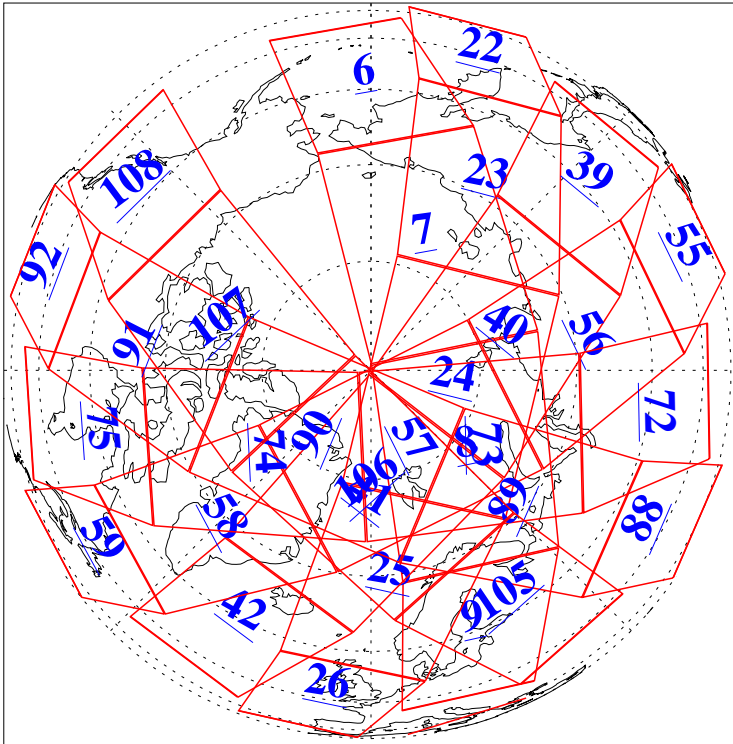

L1B Availability
AMSU Granules: 240
HSB Granules: 0
AIRS Granules: 240

27 Jun 2003
DoY 178
Aqua Day 419
Granules: 1 to 120

Granules: 121 to 240

Legend: AMSU Available, HSB Available, AIRS Available

L1B Availability
AMSU Granules: 240
HSB Granules: 0
AIRS Granules: 240

27 Jun 2003
DoY 178
Aqua Day 419

Ascending Granules

Descending Granules

Legend: AMSU Available, HSB Available, AIRS Available

L1B Availability
AMSU Granules: 240
HSB Granules: 0
AIRS Granules: 240

27 Jun 2003
DoY 178
Aqua Day 419

Northern Hemisphere Granules

Southern Hemisphere Granules

Legend: AMSU Available, HSB Available, AIRS Available