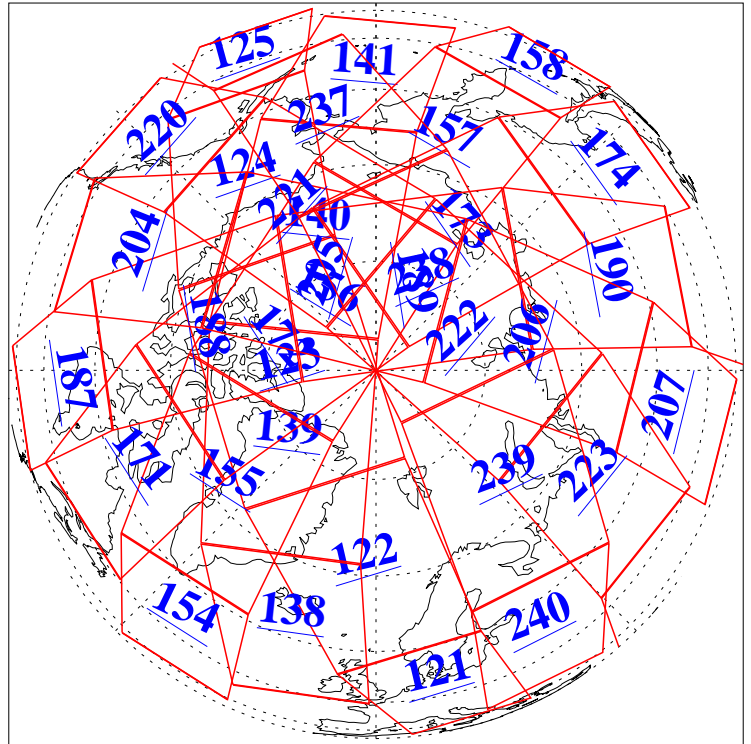

L1B Availability
AMSU Granules: 240
HSB Granules: 0
AIRS Granules: 240

27 Jun 2003
DoY 178
Aqua Day 419
Granules: 1 to 120

Granules: 121 to 240

Legend: AMSU Available, HSB Available, AIRS Available

L1B Availability
AMSU Granules: 240
HSB Granules: 0
AIRS Granules: 240

27 Jun 2003
DoY 178
Aqua Day 419

Ascending Granules

Descending Granules

Legend: AMSU Available, HSB Available, AIRS Available

L1B Availability
AMSU Granules: 240
HSB Granules: 0
AIRS Granules: 240

27 Jun 2003
DoY 178
Aqua Day 419

Northern Hemisphere Granules

Southern Hemisphere Granules

Legend: AMSU Available, HSB Available, AIRS Available