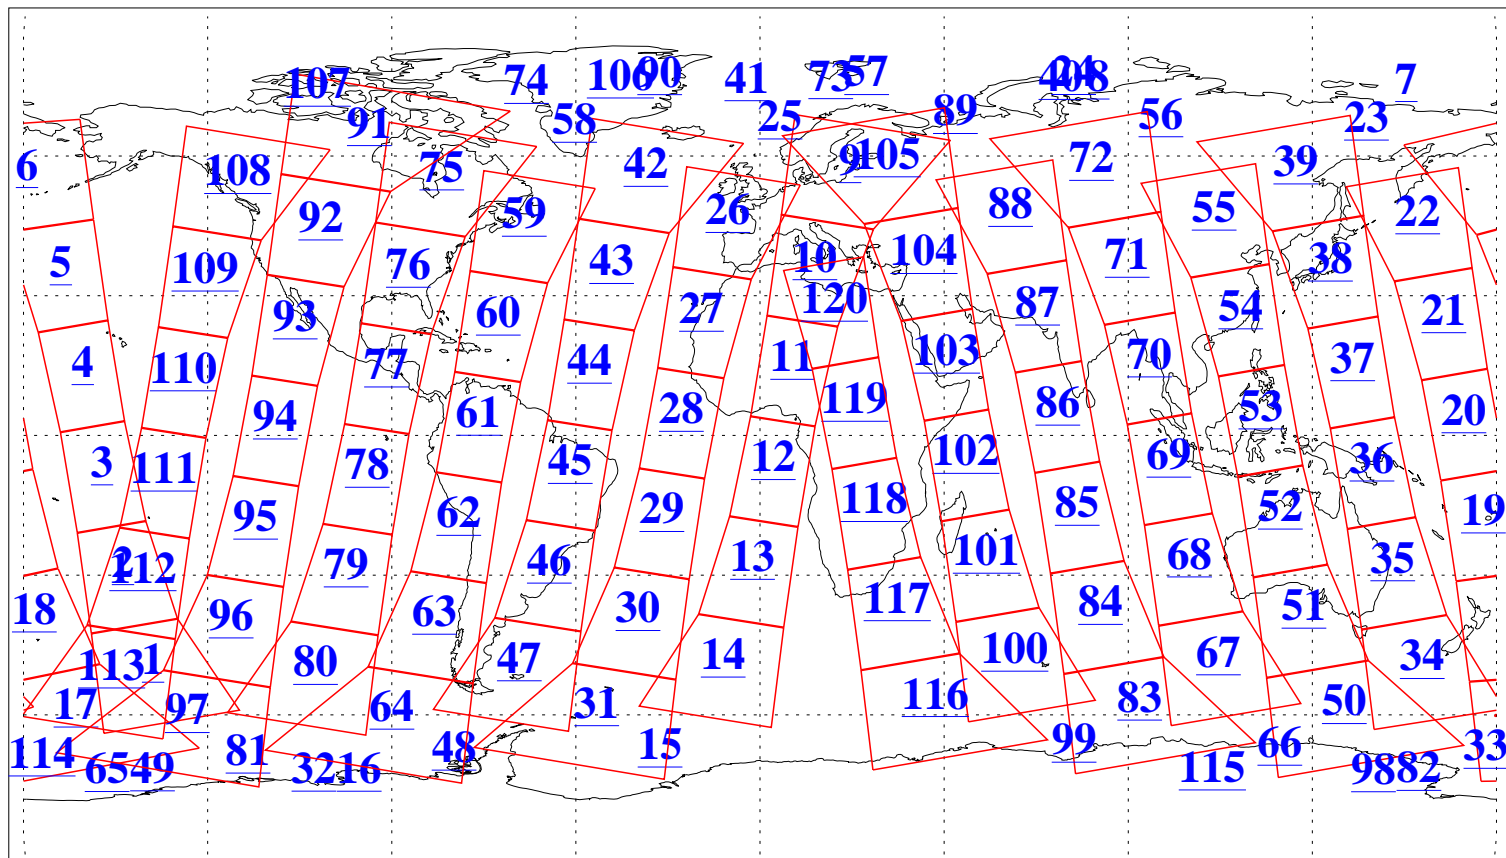

L1B Availability
AMSU Granules: 240
HSB Granules: 0
AIRS Granules: 240

27 Jun 2003
DoY 178
Aqua Day 419
Granules: 1 to 120

Granules: 121 to 240

Legend: AMSU Available, HSB Available, AIRS Available

L1B Availability
AMSU Granules: 240
HSB Granules: 0
AIRS Granules: 240

27 Jun 2003
DoY 178
Aqua Day 419

Ascending Granules

Descending Granules

Legend: AMSU Available, HSB Available, AIRS Available

L1B Availability
AMSU Granules: 240
HSB Granules: 0
AIRS Granules: 240

27 Jun 2003
DoY 178
Aqua Day 419

Northern Hemisphere Granules

Southern Hemisphere Granules

Legend: AMSU Available, HSB Available, AIRS Available