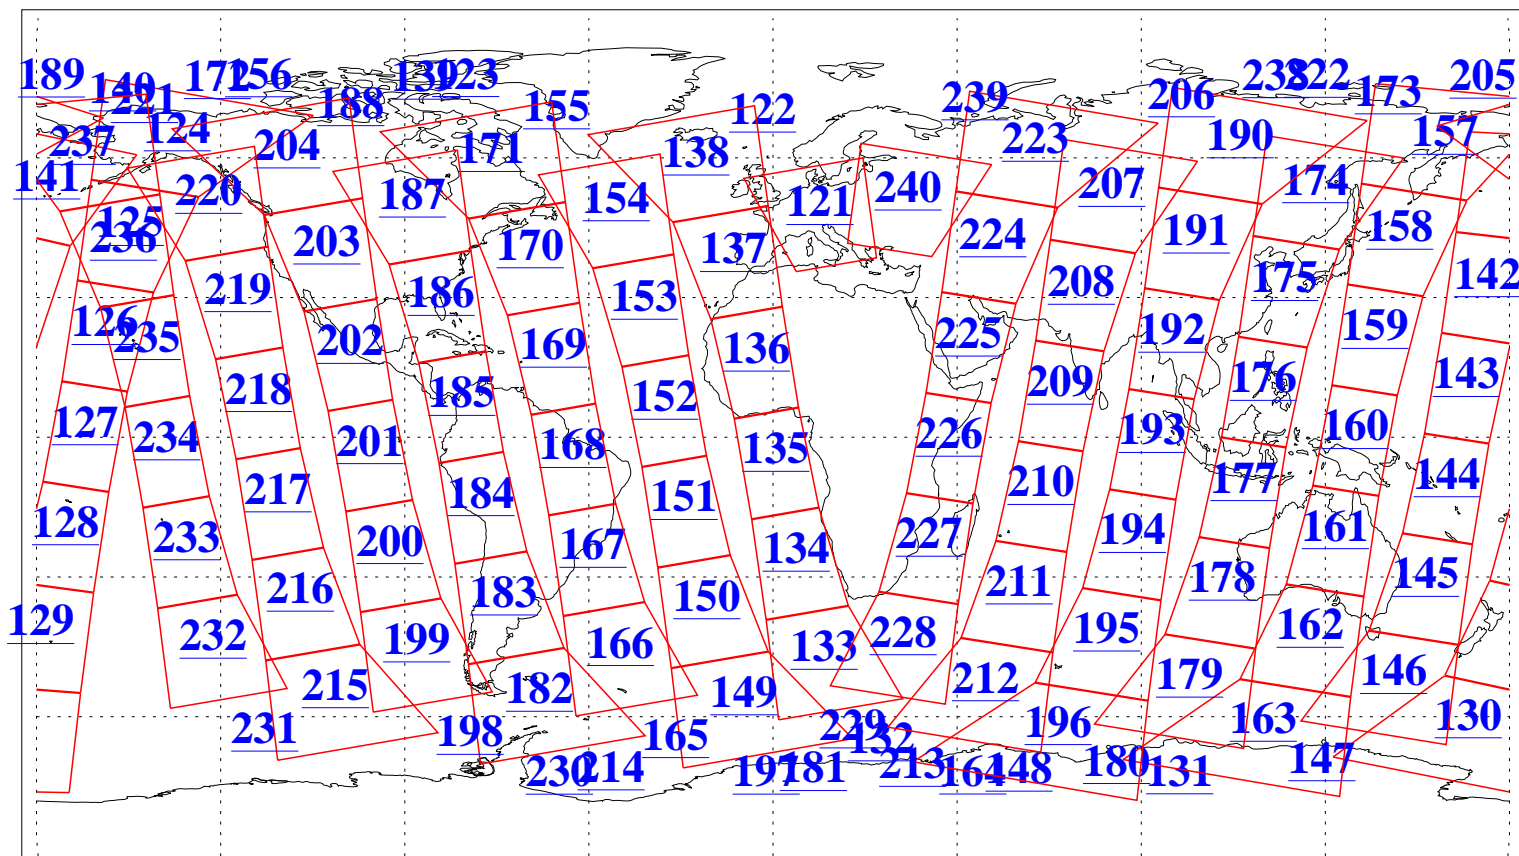

L1B Availability
AMSU Granules: 240
HSB Granules: 0
AIRS Granules: 240

27 Jun 2003
DoY 178
Aqua Day 419
Granules: 1 to 120

Granules: 121 to 240

Legend: AMSU Available, HSB Available, AIRS Available

L1B Availability
AMSU Granules: 240
HSB Granules: 0
AIRS Granules: 240

27 Jun 2003
DoY 178
Aqua Day 419

Ascending Granules

Descending Granules

Legend: AMSU Available, HSB Available, AIRS Available

L1B Availability
AMSU Granules: 240
HSB Granules: 0
AIRS Granules: 240

27 Jun 2003
DoY 178
Aqua Day 419