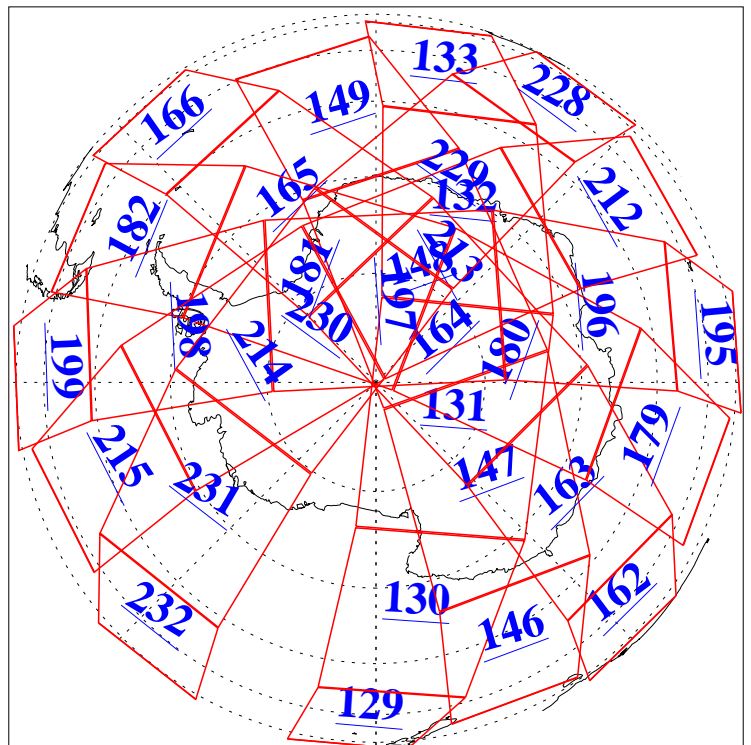

L1B Availability
AMSU Granules: 240
HSB Granules: 0
AIRS Granules: 240

27 Jun 2003
DoY 178
Aqua Day 419
Granules: 1 to 120

Granules: 121 to 240

Legend: AMSU Available, HSB Available, AIRS Available

L1B Availability
AMSU Granules: 240
HSB Granules: 0
AIRS Granules: 240

27 Jun 2003
DoY 178
Aqua Day 419

Ascending Granules

Descending Granules

Legend: AMSU Available, HSB Available, AIRS Available

L1B Availability
AMSU Granules: 240
HSB Granules: 0
AIRS Granules: 240

27 Jun 2003
DoY 178
Aqua Day 419

Northern Hemisphere Granules

Southern Hemisphere Granules

Legend: AMSU Available, HSB Available, AIRS Available