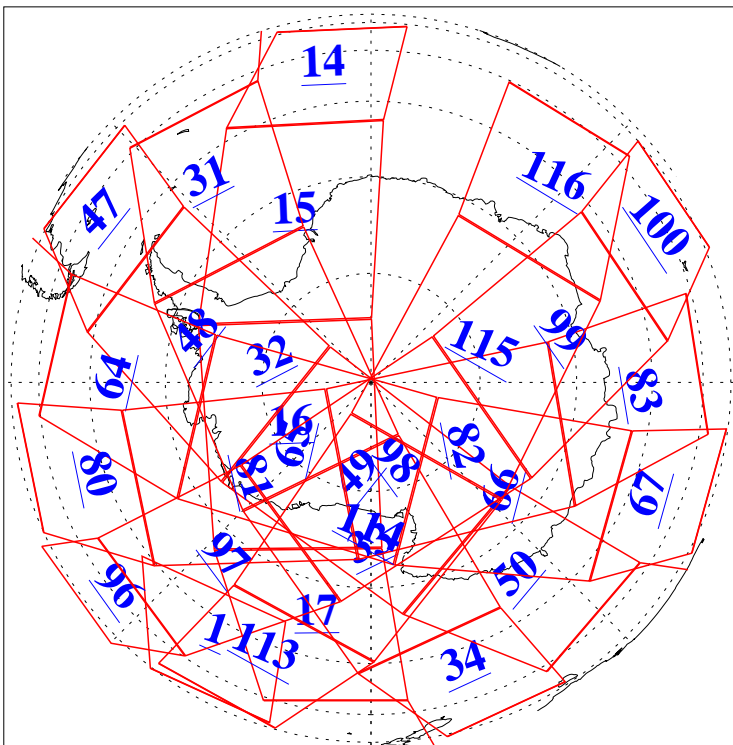

L1B Availability
AMSU Granules: 240
HSB Granules: 0
AIRS Granules: 240

27 Jun 2003
DoY 178
Aqua Day 419
Granules: 1 to 120

Granules: 121 to 240

Legend: AMSU Available, HSB Available, AIRS Available

L1B Availability
AMSU Granules: 240
HSB Granules: 0
AIRS Granules: 240

27 Jun 2003
DoY 178
Aqua Day 419

Ascending Granules

Descending Granules

Legend: AMSU Available, HSB Available, AIRS Available

L1B Availability
AMSU Granules: 240
HSB Granules: 0
AIRS Granules: 240

27 Jun 2003
DoY 178
Aqua Day 419

Northern Hemisphere Granules

Southern Hemisphere Granules

Legend: AMSU Available, HSB Available, AIRS Available