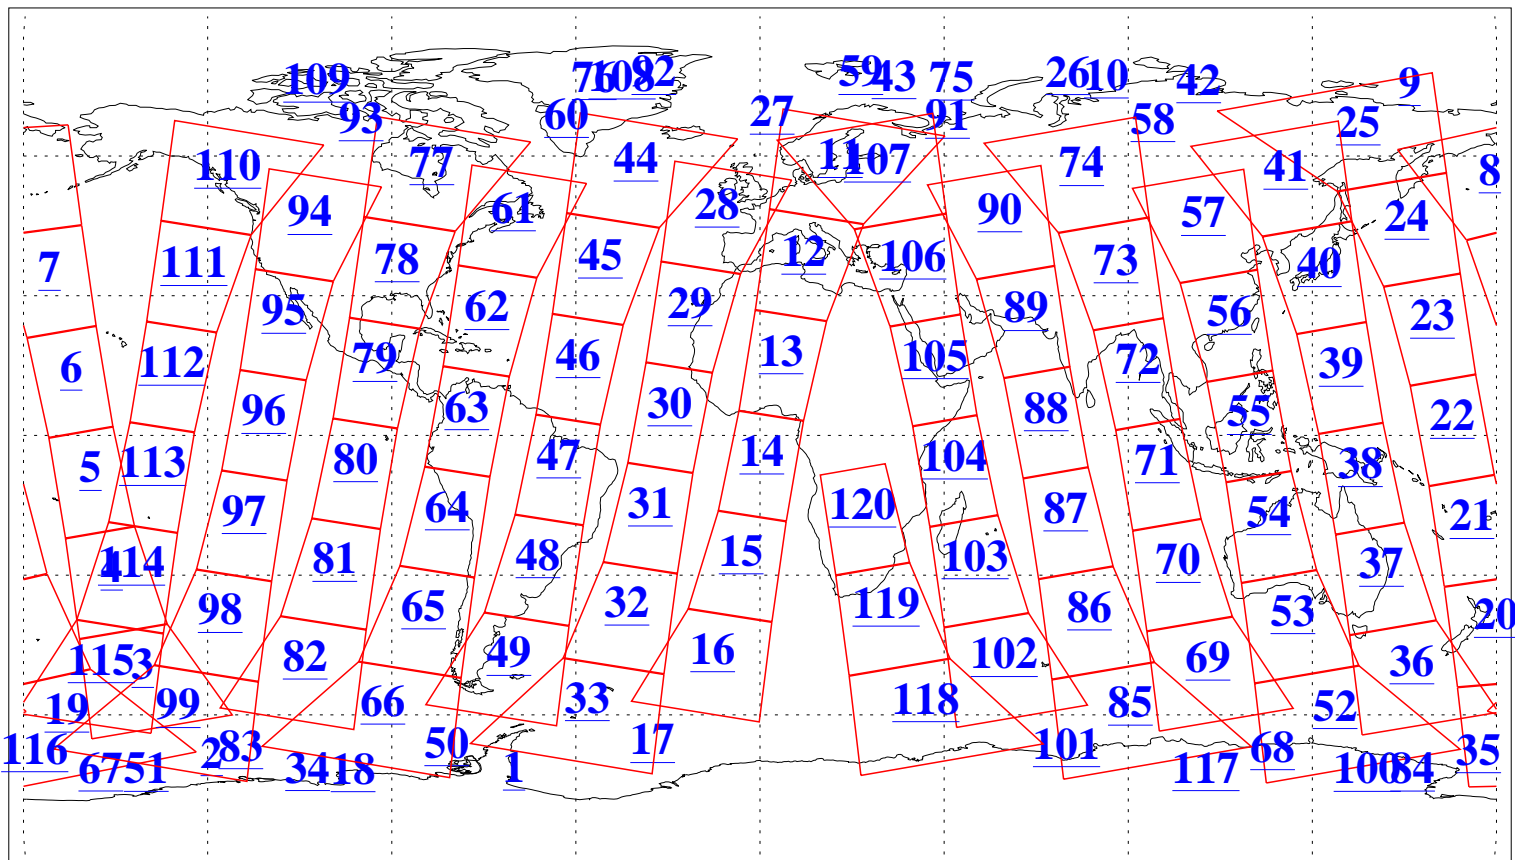

L1B Availability
AMSU Granules: 240
HSB Granules: 0
AIRS Granules: 240

25 Jun 2003
DoY 176
Aqua Day 417
Granules: 1 to 120

Granules: 121 to 240

Legend: AMSU Available, HSB Available, AIRS Available

L1B Availability
AMSU Granules: 240
HSB Granules: 0
AIRS Granules: 240

25 Jun 2003
DoY 176
Aqua Day 417

Ascending Granules

Descending Granules

Legend: AMSU Available, HSB Available, AIRS Available

L1B Availability
 AMSU Granules: 240
 HSB Granules: 0
 AIRS Granules: 240

25 Jun 2003
 DoY 176
 Aqua Day 417

Northern Hemisphere Granules

Southern Hemisphere Granules

Legend: AMSU Available, HSB Available, AIRS Available