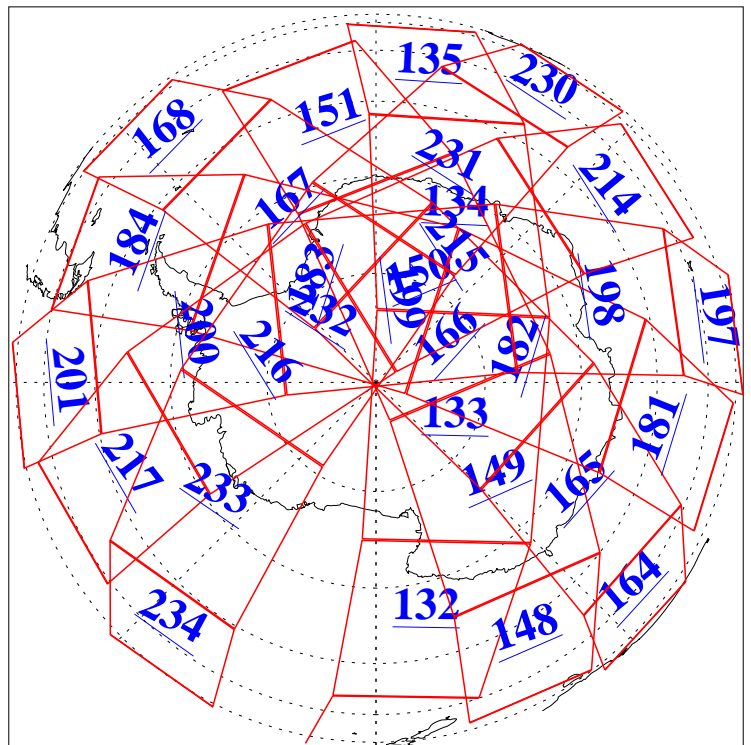

L1B Availability
AMSU Granules: 240
HSB Granules: 0
AIRS Granules: 240

25 Jun 2003
DoY 176
Aqua Day 417
Granules: 1 to 120

Granules: 121 to 240

Legend: AMSU Available, HSB Available, AIRS Available

L1B Availability
AMSU Granules: 240
HSB Granules: 0
AIRS Granules: 240

25 Jun 2003
DoY 176
Aqua Day 417

Ascending Granules

Descending Granules

Legend: AMSU Available, HSB Available, AIRS Available

L1B Availability
 AMSU Granules: 240
 HSB Granules: 0
 AIRS Granules: 240

25 Jun 2003
 DoY 176
 Aqua Day 417

Northern Hemisphere Granules

Southern Hemisphere Granules

Legend: AMSU Available, HSB Available, AIRS Available