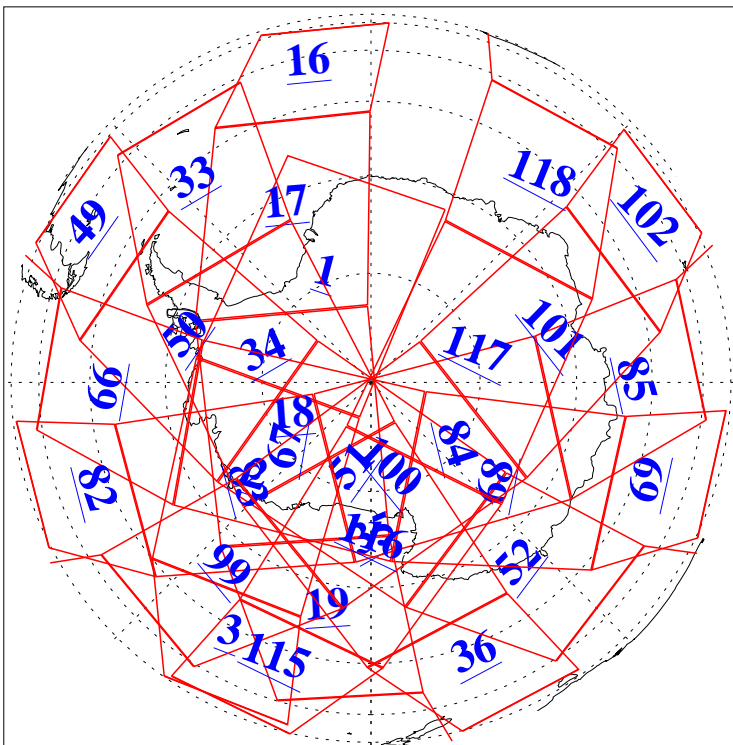

L1B Availability
AMSU Granules: 240
HSB Granules: 0
AIRS Granules: 240

25 Jun 2003
DoY 176
Aqua Day 417
Granules: 1 to 120

Granules: 121 to 240

Legend: AMSU Available, HSB Available, AIRS Available

L1B Availability
AMSU Granules: 240
HSB Granules: 0
AIRS Granules: 240

25 Jun 2003
DoY 176
Aqua Day 417

Ascending Granules

Descending Granules

Legend: AMSU Available, HSB Available, AIRS Available

L1B Availability
 AMSU Granules: 240
 HSB Granules: 0
 AIRS Granules: 240

25 Jun 2003
 DoY 176
 Aqua Day 417

Northern Hemisphere Granules

Southern Hemisphere Granules

Legend: AMSU Available, HSB Available, AIRS Available