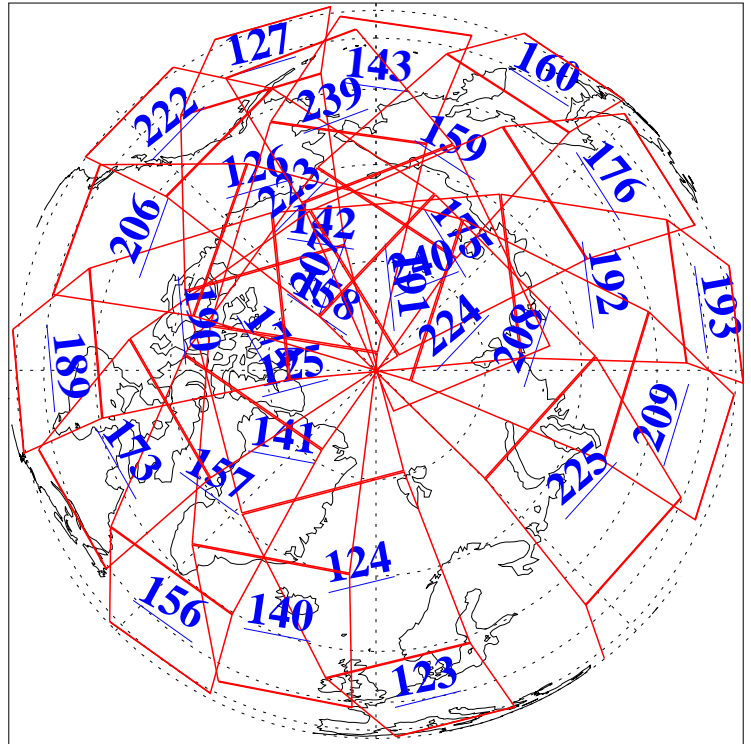

L1B Availability
AMSU Granules: 240
HSB Granules: 0
AIRS Granules: 240

25 Jun 2003
DoY 176
Aqua Day 417
Granules: 1 to 120

Granules: 121 to 240

Legend: AMSU Available, HSB Available, AIRS Available

L1B Availability
AMSU Granules: 240
HSB Granules: 0
AIRS Granules: 240

25 Jun 2003
DoY 176
Aqua Day 417

Ascending Granules

Descending Granules

Legend: AMSU Available, HSB Available, AIRS Available

L1B Availability
 AMSU Granules: 240
 HSB Granules: 0
 AIRS Granules: 240

25 Jun 2003
 DoY 176
 Aqua Day 417

Northern Hemisphere Granules

Southern Hemisphere Granules

Legend: AMSU Available, HSB Available, AIRS Available