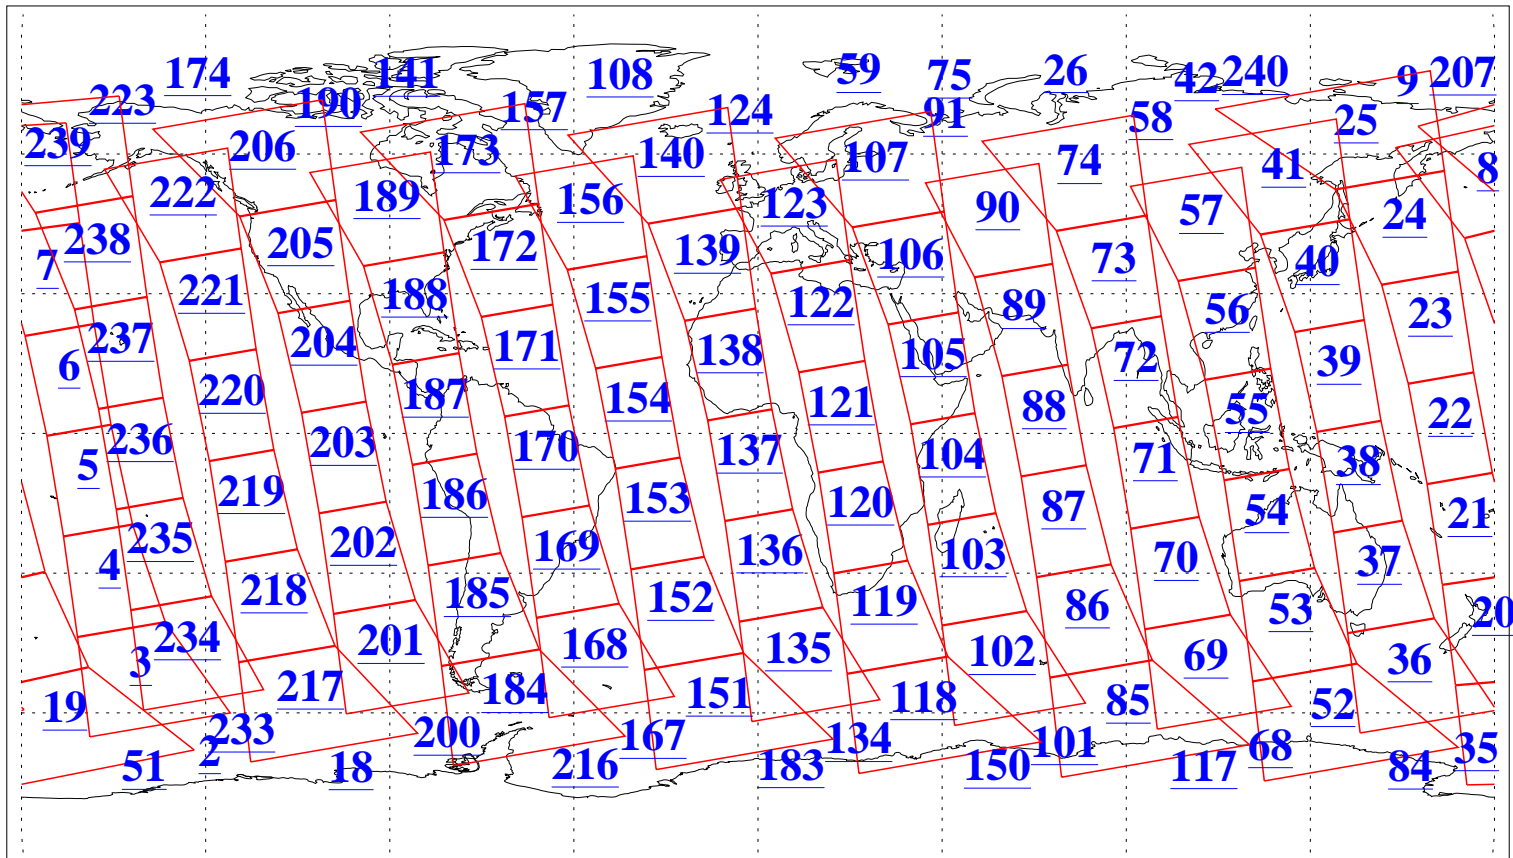

L1B Availability
AMSU Granules: 240
HSB Granules: 0
AIRS Granules: 240

25 Jun 2003
DoY 176
Aqua Day 417
Granules: 1 to 120

Granules: 121 to 240

Legend: AMSU Available, HSB Available, AIRS Available

L1B Availability
AMSU Granules: 240
HSB Granules: 0
AIRS Granules: 240

25 Jun 2003
DoY 176
Aqua Day 417

Ascending Granules

Descending Granules

Legend: AMSU Available, HSB Available, AIRS Available

L1B Availability
 AMSU Granules: 240
 HSB Granules: 0
 AIRS Granules: 240

25 Jun 2003
 DoY 176
 Aqua Day 417

Northern Hemisphere Granules

Southern Hemisphere Granules

Legend: AMSU Available, HSB Available, AIRS Available