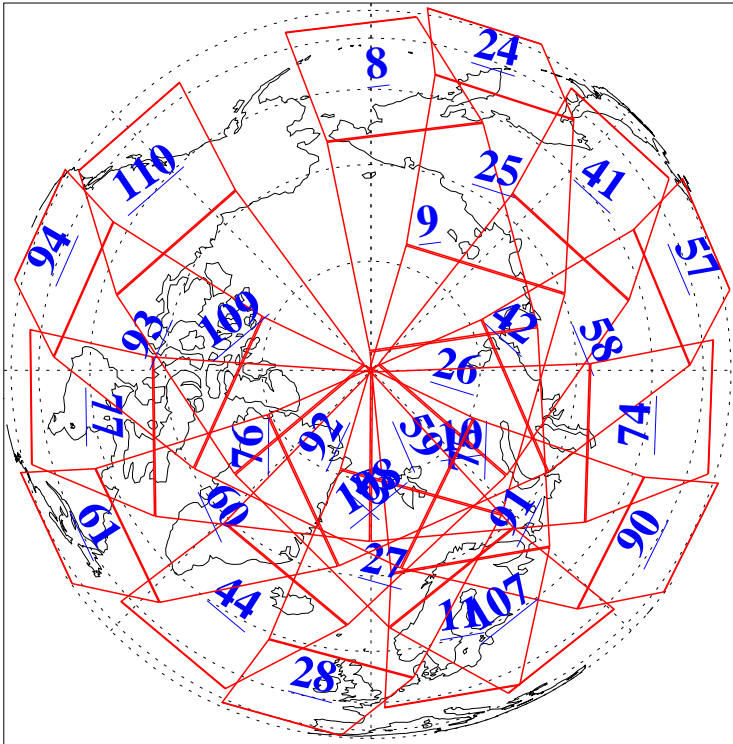

L1B Availability
AMSU Granules: 240
HSB Granules: 0
AIRS Granules: 240

25 Jun 2003
DoY 176
Aqua Day 417
Granules: 1 to 120

Granules: 121 to 240

Legend: AMSU Available, HSB Available, AIRS Available

L1B Availability
AMSU Granules: 240
HSB Granules: 0
AIRS Granules: 240

25 Jun 2003
DoY 176
Aqua Day 417

Ascending Granules

Descending Granules

Legend: AMSU Available, HSB Available, AIRS Available

L1B Availability
 AMSU Granules: 240
 HSB Granules: 0
 AIRS Granules: 240

25 Jun 2003
 DoY 176
 Aqua Day 417

Northern Hemisphere Granules

Southern Hemisphere Granules

Legend: AMSU Available, HSB Available, AIRS Available