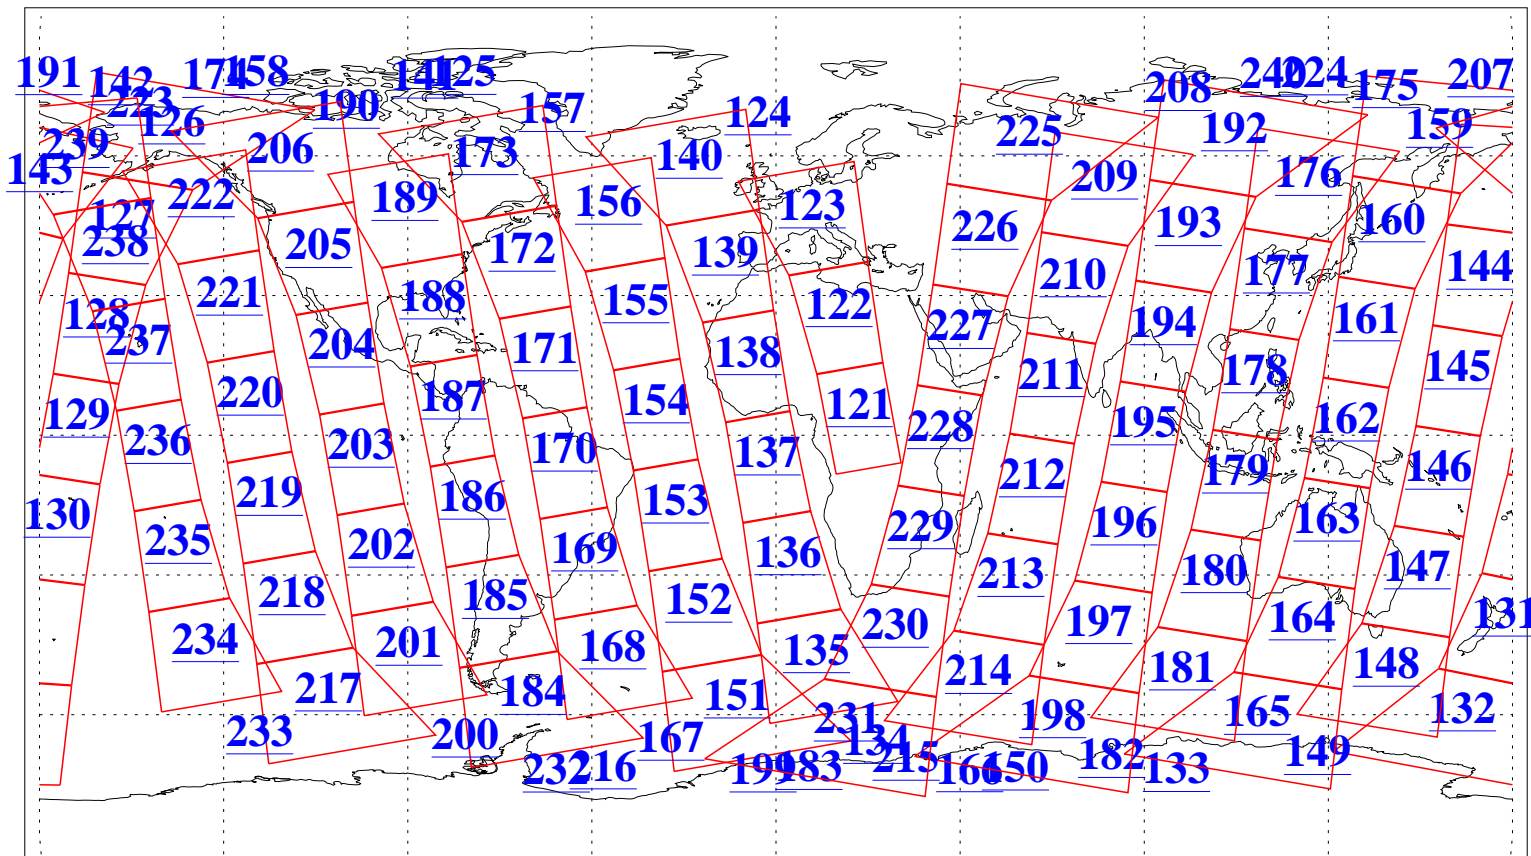

L1B Availability
AMSU Granules: 240
HSB Granules: 0
AIRS Granules: 240

25 Jun 2003
DoY 176
Aqua Day 417
Granules: 1 to 120

Granules: 121 to 240

Legend: AMSU Available, HSB Available, AIRS Available

L1B Availability
AMSU Granules: 240
HSB Granules: 0
AIRS Granules: 240

25 Jun 2003
DoY 176
Aqua Day 417

Ascending Granules

Descending Granules

Legend: AMSU Available, HSB Available, AIRS Available

L1B Availability
 AMSU Granules: 240
 HSB Granules: 0
 AIRS Granules: 240

25 Jun 2003
 DoY 176
 Aqua Day 417

Northern Hemisphere Granules

Southern Hemisphere Granules

Legend: AMSU Available, HSB Available, AIRS Available