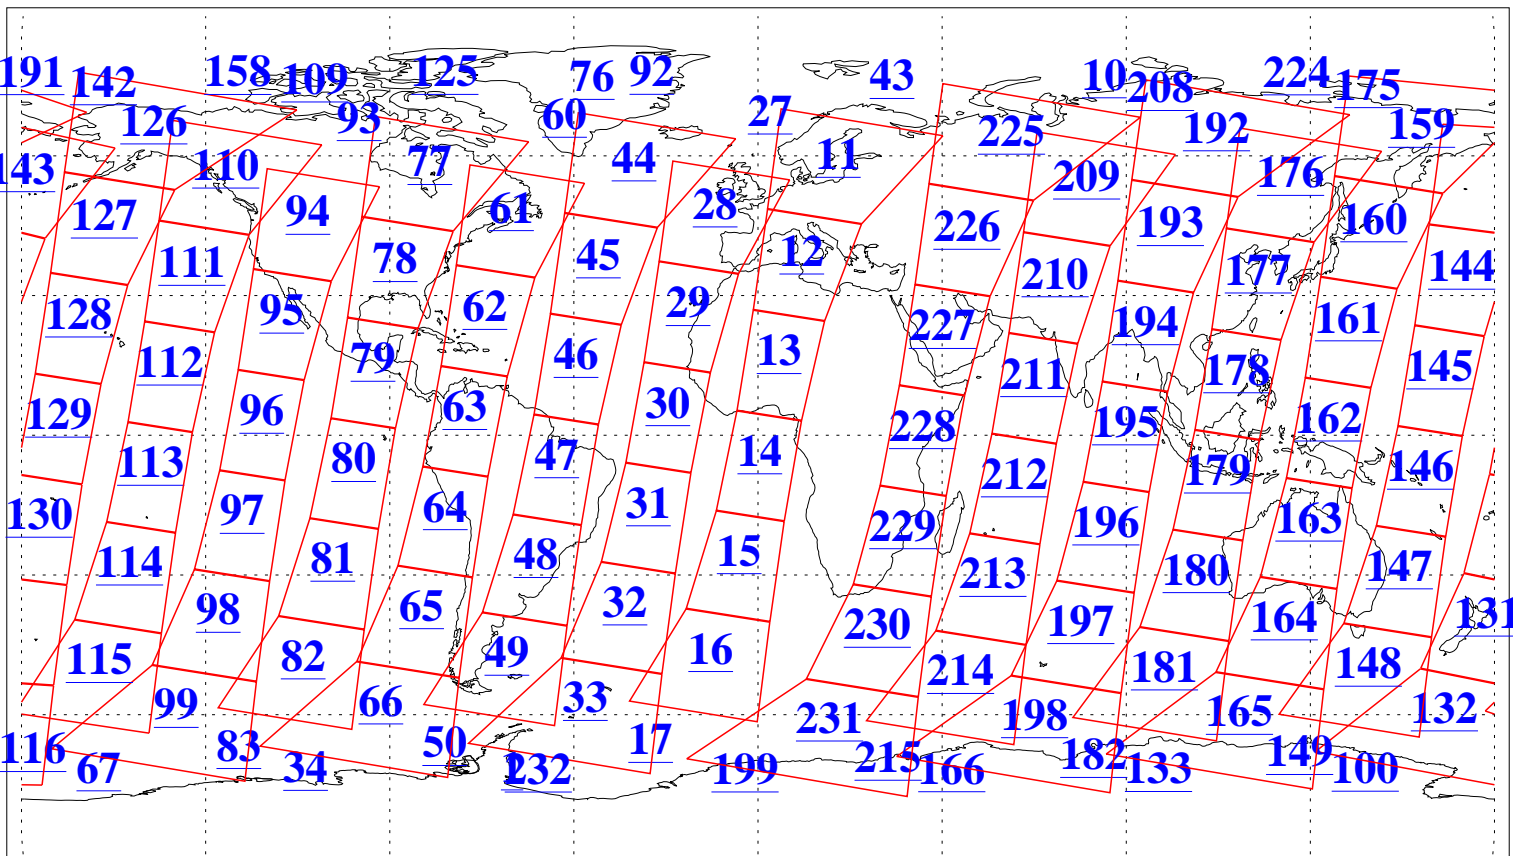

L1B Availability
AMSU Granules: 240
HSB Granules: 0
AIRS Granules: 240

25 Jun 2003
DoY 176
Aqua Day 417
Granules: 1 to 120

Granules: 121 to 240

Legend: AMSU Available, HSB Available, AIRS Available

L1B Availability
AMSU Granules: 240
HSB Granules: 0
AIRS Granules: 240

25 Jun 2003
DoY 176
Aqua Day 417

Ascending Granules

Descending Granules

Legend: AMSU Available, HSB Available, AIRS Available

L1B Availability
 AMSU Granules: 240
 HSB Granules: 0
 AIRS Granules: 240

25 Jun 2003
 DoY 176
 Aqua Day 417

Northern Hemisphere Granules

Southern Hemisphere Granules

Legend: AMSU Available, HSB Available, AIRS Available