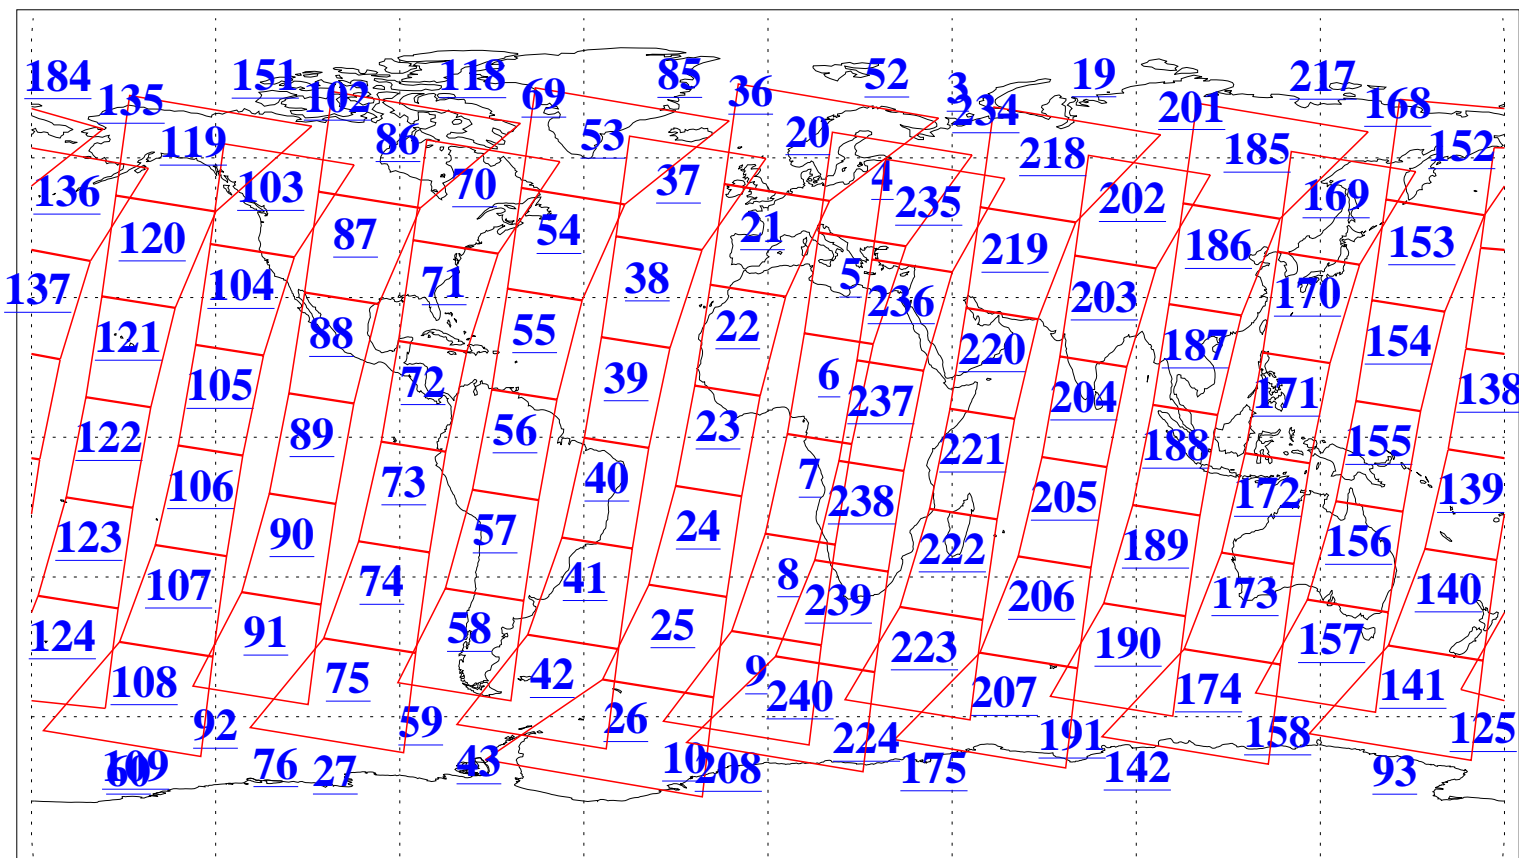

L1B Availability
AMSU Granules: 240
HSB Granules: 0
AIRS Granules: 240

24 Jun 2003
DoY 175
Aqua Day 416
Granules: 1 to 120

Granules: 121 to 240

Legend: AMSU Available, HSB Available, AIRS Available

L1B Availability
AMSU Granules: 240
HSB Granules: 0
AIRS Granules: 240

24 Jun 2003
DoY 175
Aqua Day 416

Ascending Granules

Descending Granules

Legend: AMSU Available, HSB Available, AIRS Available

L1B Availability
 AMSU Granules: 240
 HSB Granules: 0
 AIRS Granules: 240

24 Jun 2003
 DoY 175
 Aqua Day 416

Northern Hemisphere Granules

Southern Hemisphere Granules

Legend: AMSU Available, HSB Available, AIRS Available