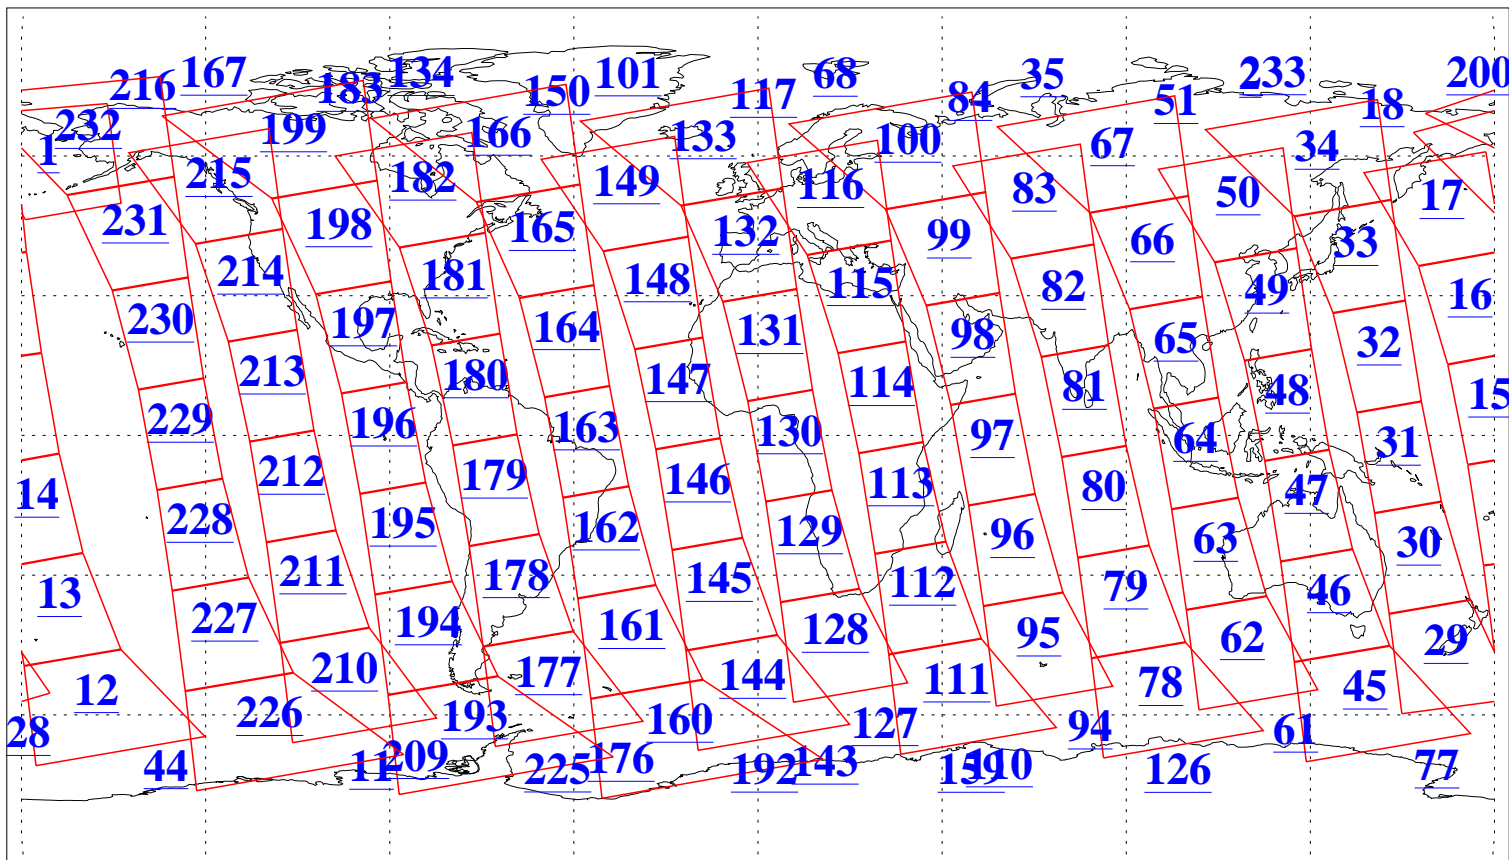

L1B Availability
AMSU Granules: 240
HSB Granules: 0
AIRS Granules: 240

24 Jun 2003
DoY 175
Aqua Day 416
Granules: 1 to 120

Granules: 121 to 240

Legend: AMSU Available, HSB Available, AIRS Available

L1B Availability
AMSU Granules: 240
HSB Granules: 0
AIRS Granules: 240

24 Jun 2003
DoY 175
Aqua Day 416

Ascending Granules

Descending Granules

Legend: AMSU Available, HSB Available, AIRS Available

L1B Availability
 AMSU Granules: 240
 HSB Granules: 0
 AIRS Granules: 240

24 Jun 2003
 DoY 175
 Aqua Day 416

Northern Hemisphere Granules

Southern Hemisphere Granules

Legend: AMSU Available, HSB Available, AIRS Available