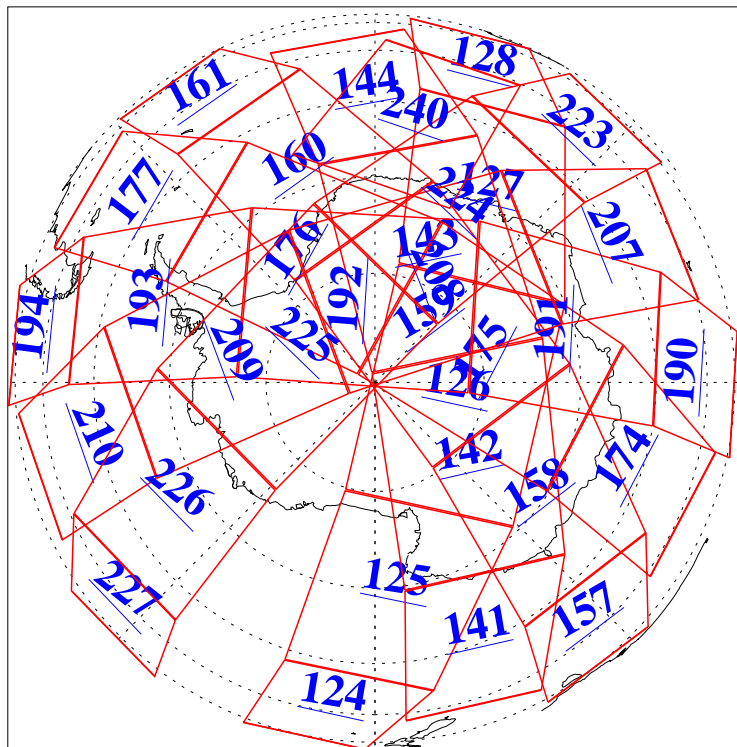

L1B Availability
AMSU Granules: 240
HSB Granules: 0
AIRS Granules: 240

24 Jun 2003
DoY 175
Aqua Day 416
Granules: 1 to 120

Granules: 121 to 240

Legend: AMSU Available, HSB Available, AIRS Available

L1B Availability
AMSU Granules: 240
HSB Granules: 0
AIRS Granules: 240

24 Jun 2003
DoY 175
Aqua Day 416

Ascending Granules

Descending Granules

Legend: AMSU Available, HSB Available, AIRS Available

L1B Availability
 AMSU Granules: 240
 HSB Granules: 0
 AIRS Granules: 240

24 Jun 2003
 DoY 175
 Aqua Day 416

Northern Hemisphere Granules

Southern Hemisphere Granules

Legend: AMSU Available, HSB Available, AIRS Available