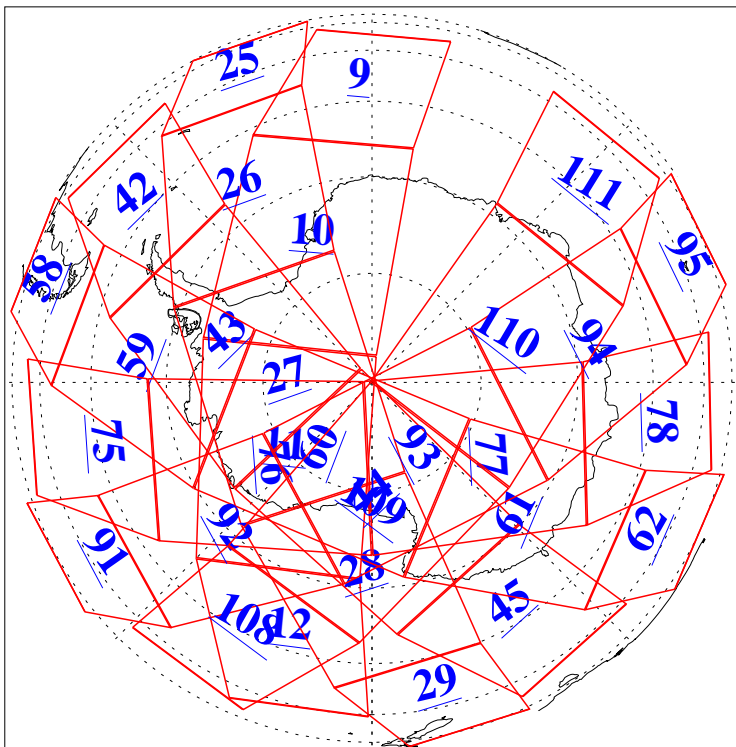

L1B Availability
AMSU Granules: 240
HSB Granules: 0
AIRS Granules: 240

24 Jun 2003
DoY 175
Aqua Day 416
Granules: 1 to 120

Granules: 121 to 240

Legend: AMSU Available, HSB Available, AIRS Available

L1B Availability
AMSU Granules: 240
HSB Granules: 0
AIRS Granules: 240

24 Jun 2003
DoY 175
Aqua Day 416

Ascending Granules

Descending Granules

Legend: AMSU Available, HSB Available, AIRS Available

L1B Availability
 AMSU Granules: 240
 HSB Granules: 0
 AIRS Granules: 240

24 Jun 2003
 DoY 175
 Aqua Day 416

Northern Hemisphere Granules

Southern Hemisphere Granules

Legend: AMSU Available, HSB Available, AIRS Available