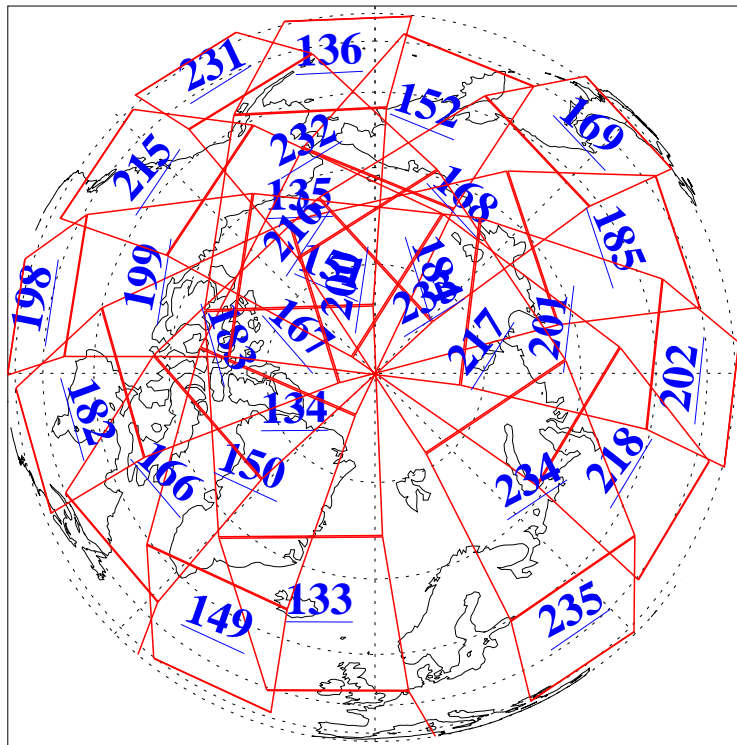

L1B Availability
AMSU Granules: 240
HSB Granules: 0
AIRS Granules: 240

24 Jun 2003
DoY 175
Aqua Day 416
Granules: 1 to 120

Granules: 121 to 240

Legend: AMSU Available, HSB Available, AIRS Available

L1B Availability
AMSU Granules: 240
HSB Granules: 0
AIRS Granules: 240

24 Jun 2003
DoY 175
Aqua Day 416

Ascending Granules

Descending Granules

Legend: AMSU Available, HSB Available, AIRS Available

L1B Availability
 AMSU Granules: 240
 HSB Granules: 0
 AIRS Granules: 240

24 Jun 2003
 DoY 175
 Aqua Day 416

Northern Hemisphere Granules

Southern Hemisphere Granules

Legend: AMSU Available, HSB Available, AIRS Available