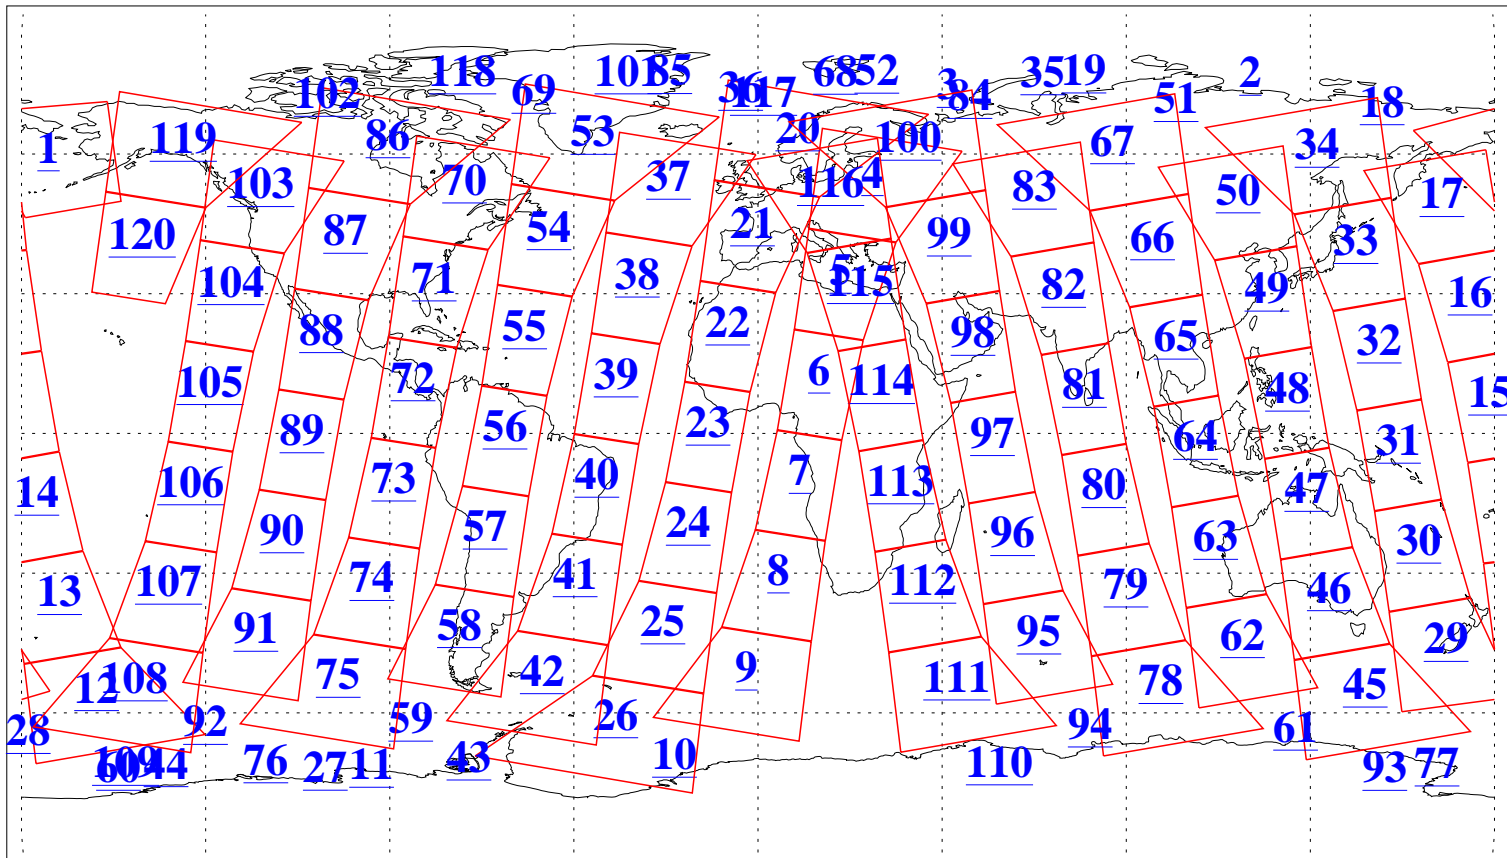

L1B Availability
AMSU Granules: 240
HSB Granules: 0
AIRS Granules: 240

24 Jun 2003
DoY 175
Aqua Day 416
Granules: 1 to 120

Granules: 121 to 240

Legend: AMSU Available, HSB Available, AIRS Available

L1B Availability
AMSU Granules: 240
HSB Granules: 0
AIRS Granules: 240

24 Jun 2003
DoY 175
Aqua Day 416

Ascending Granules

Descending Granules

Legend: AMSU Available, HSB Available, AIRS Available

L1B Availability
 AMSU Granules: 240
 HSB Granules: 0
 AIRS Granules: 240

24 Jun 2003
 DoY 175
 Aqua Day 416

Northern Hemisphere Granules

Southern Hemisphere Granules

Legend: AMSU Available, HSB Available, AIRS Available