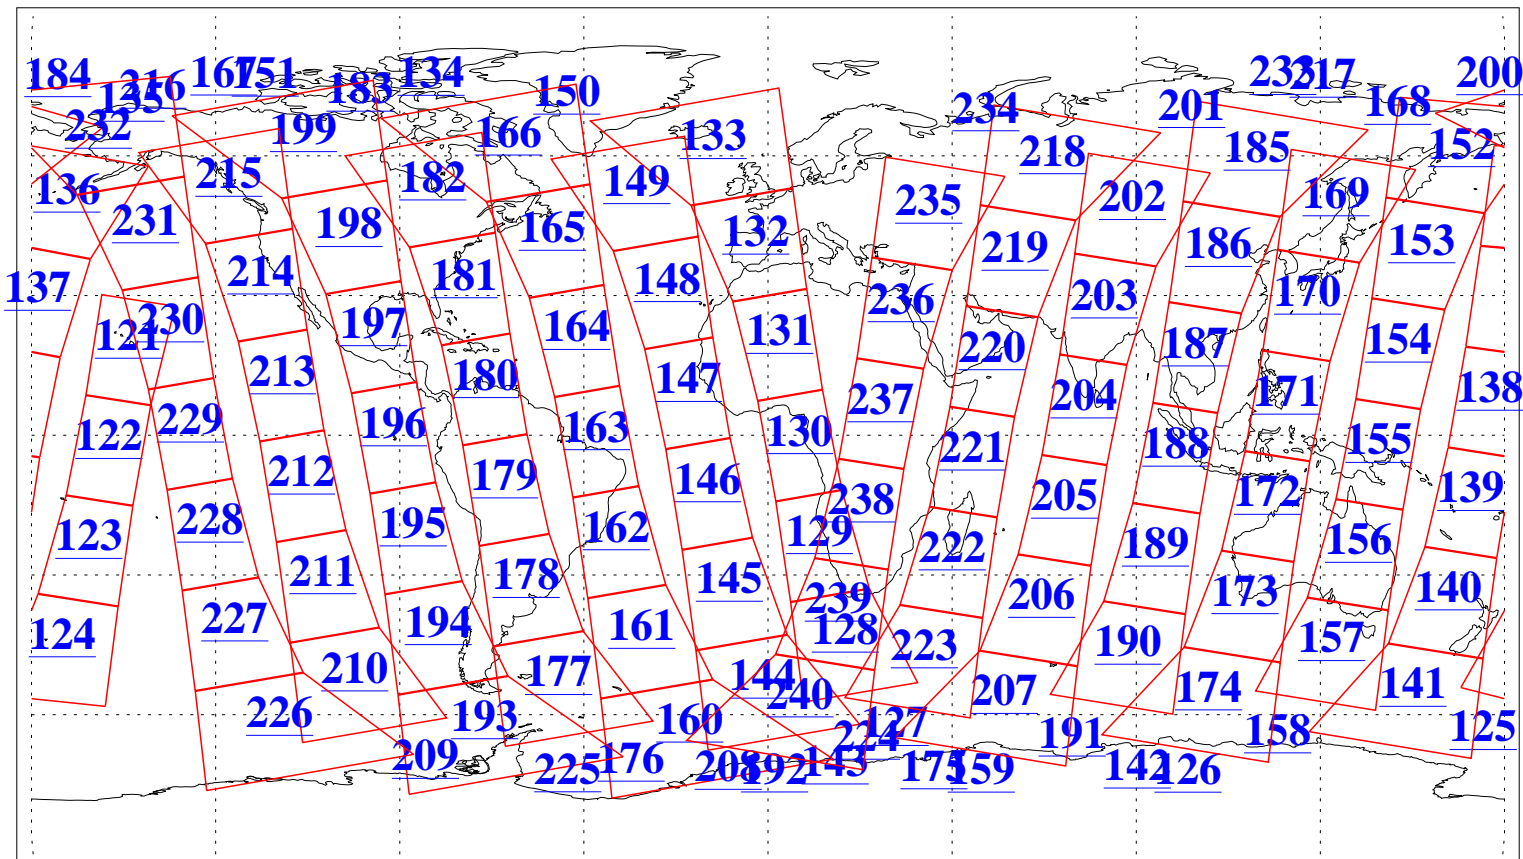

L1B Availability
AMSU Granules: 240
HSB Granules: 0
AIRS Granules: 240

24 Jun 2003
DoY 175
Aqua Day 416
Granules: 1 to 120

Granules: 121 to 240

Legend: AMSU Available, HSB Available, AIRS Available

L1B Availability
AMSU Granules: 240
HSB Granules: 0
AIRS Granules: 240

24 Jun 2003
DoY 175
Aqua Day 416

Ascending Granules

Descending Granules

Legend: AMSU Available, HSB Available, AIRS Available

L1B Availability
 AMSU Granules: 240
 HSB Granules: 0
 AIRS Granules: 240

24 Jun 2003
 DoY 175
 Aqua Day 416

Northern Hemisphere Granules

Southern Hemisphere Granules

Legend: AMSU Available, HSB Available, AIRS Available