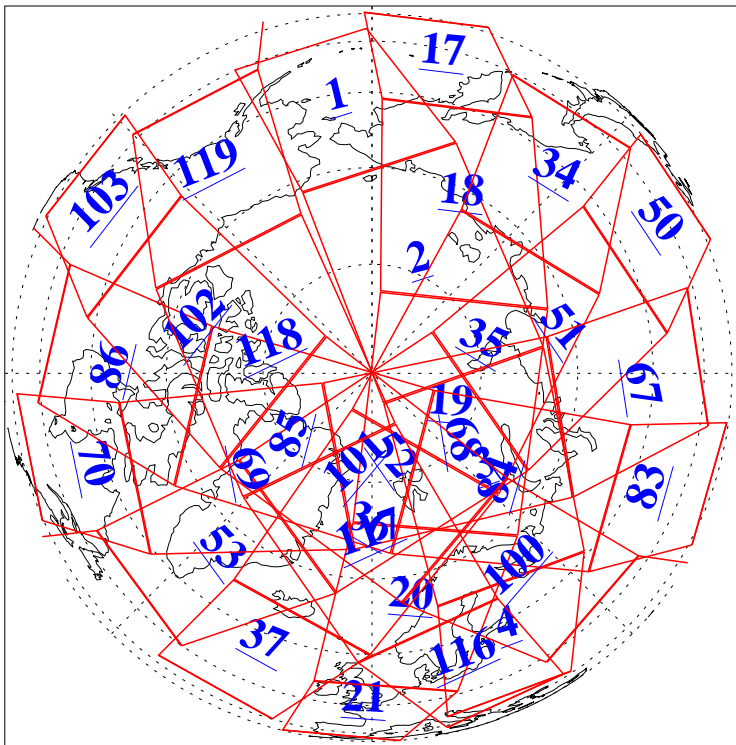

L1B Availability
AMSU Granules: 240
HSB Granules: 0
AIRS Granules: 240

24 Jun 2003
DoY 175
Aqua Day 416
Granules: 1 to 120

Granules: 121 to 240

Legend: AMSU Available, HSB Available, AIRS Available

L1B Availability
AMSU Granules: 240
HSB Granules: 0
AIRS Granules: 240

24 Jun 2003
DoY 175
Aqua Day 416

Ascending Granules

Descending Granules

Legend: AMSU Available, HSB Available, AIRS Available

L1B Availability
 AMSU Granules: 240
 HSB Granules: 0
 AIRS Granules: 240

24 Jun 2003
 DoY 175
 Aqua Day 416

Northern Hemisphere Granules

Southern Hemisphere Granules

Legend: AMSU Available, HSB Available, AIRS Available