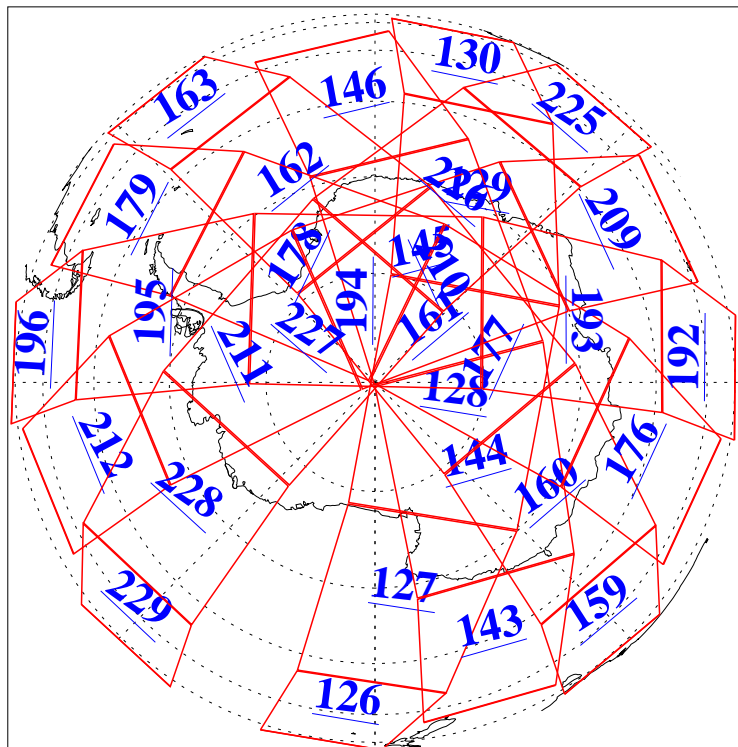

L1B Availability  
AMSU Granules: 240  
HSB Granules: 0  
AIRS Granules: 240

22 Jun 2003  
DoY 173  
Aqua Day 414  
Granules: 1 to 120

Granules: 121 to 240

Legend: AMSU Available, HSB Available, AIRS Available

L1B Availability  
AMSU Granules: 240  
HSB Granules: 0  
AIRS Granules: 240

22 Jun 2003  
DoY 173  
Aqua Day 414

Ascending Granules

Descending Granules

Legend: AMSU Available, HSB Available, AIRS Available

L1B Availability  
 AMSU Granules: 240  
 HSB Granules: 0  
 AIRS Granules: 240

22 Jun 2003  
 DoY 173  
 Aqua Day 414

Northern Hemisphere Granules

Southern Hemisphere Granules

Legend: AMSU Available, HSB Available, AIRS Available