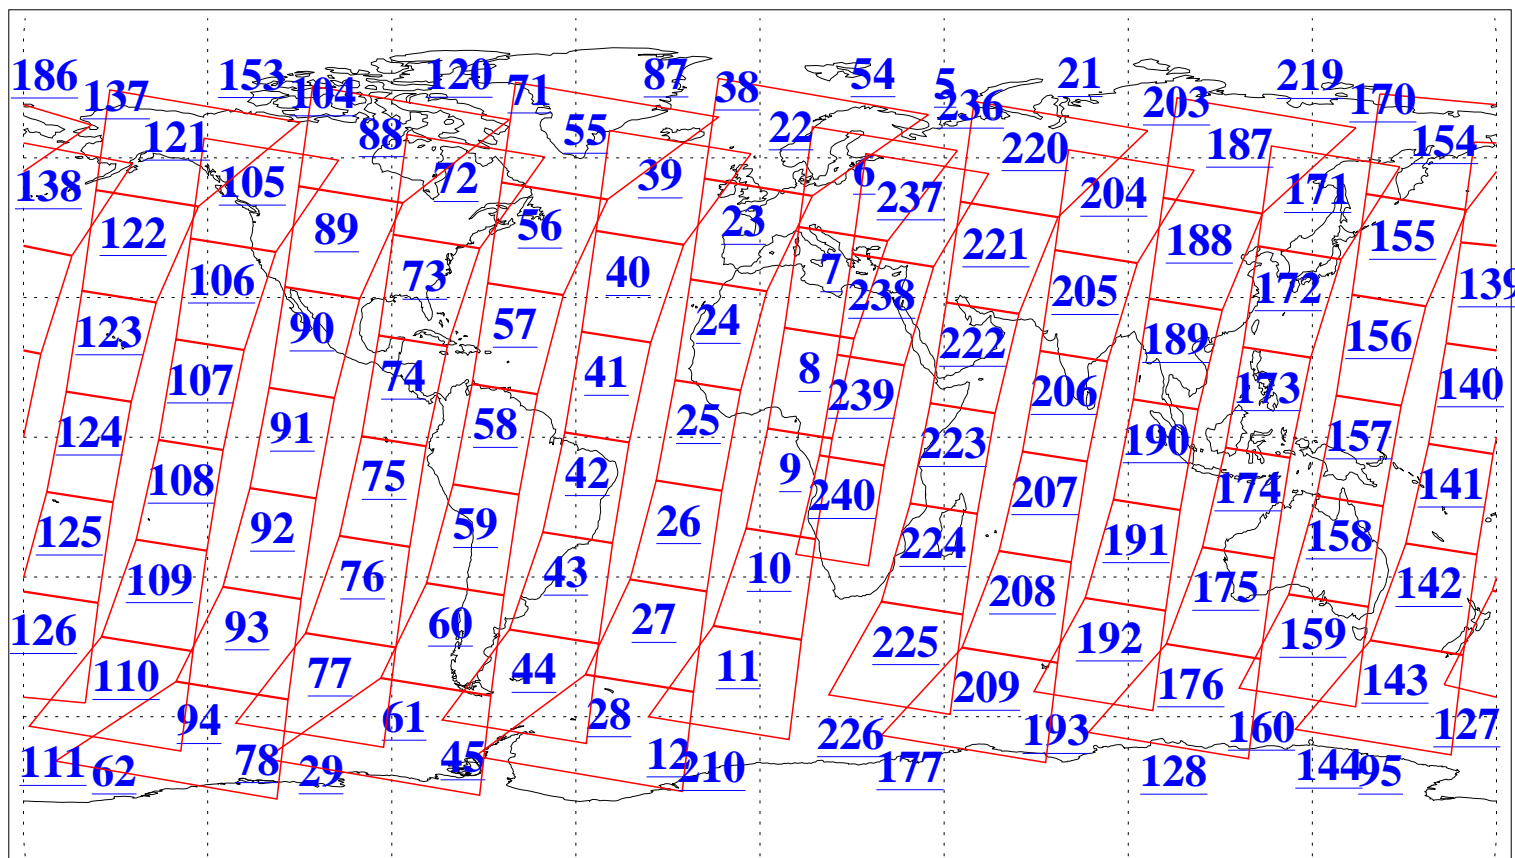

L1B Availability  
AMSU Granules: 240  
HSB Granules: 0  
AIRS Granules: 240

22 Jun 2003  
DoY 173  
Aqua Day 414  
Granules: 1 to 120

Granules: 121 to 240

Legend: AMSU Available, HSB Available, AIRS Available

L1B Availability  
AMSU Granules: 240  
HSB Granules: 0  
AIRS Granules: 240

22 Jun 2003  
DoY 173  
Aqua Day 414

Ascending Granules

Descending Granules

Legend: AMSU Available, HSB Available, AIRS Available

L1B Availability  
 AMSU Granules: 240  
 HSB Granules: 0  
 AIRS Granules: 240

22 Jun 2003  
 DoY 173  
 Aqua Day 414

Northern Hemisphere Granules

Southern Hemisphere Granules

Legend: AMSU Available, HSB Available, AIRS Available