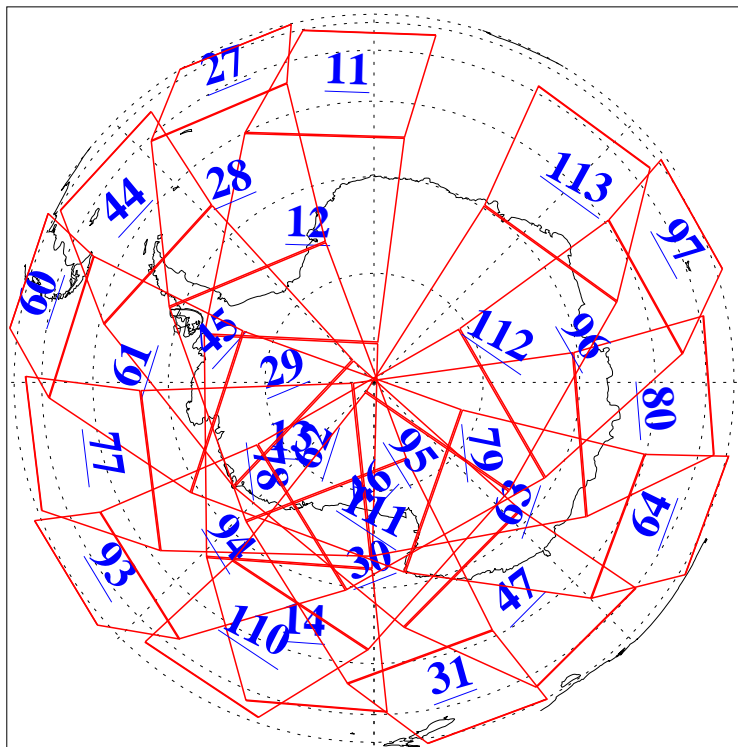

L1B Availability  
AMSU Granules: 240  
HSB Granules: 0  
AIRS Granules: 240

22 Jun 2003  
DoY 173  
Aqua Day 414  
Granules: 1 to 120

Granules: 121 to 240

Legend: AMSU Available, HSB Available, AIRS Available

L1B Availability  
AMSU Granules: 240  
HSB Granules: 0  
AIRS Granules: 240

22 Jun 2003  
DoY 173  
Aqua Day 414

Ascending Granules

Descending Granules

Legend: AMSU Available, HSB Available, AIRS Available

L1B Availability  
 AMSU Granules: 240  
 HSB Granules: 0  
 AIRS Granules: 240

22 Jun 2003  
 DoY 173  
 Aqua Day 414

Northern Hemisphere Granules

Southern Hemisphere Granules

Legend: AMSU Available, HSB Available, AIRS Available