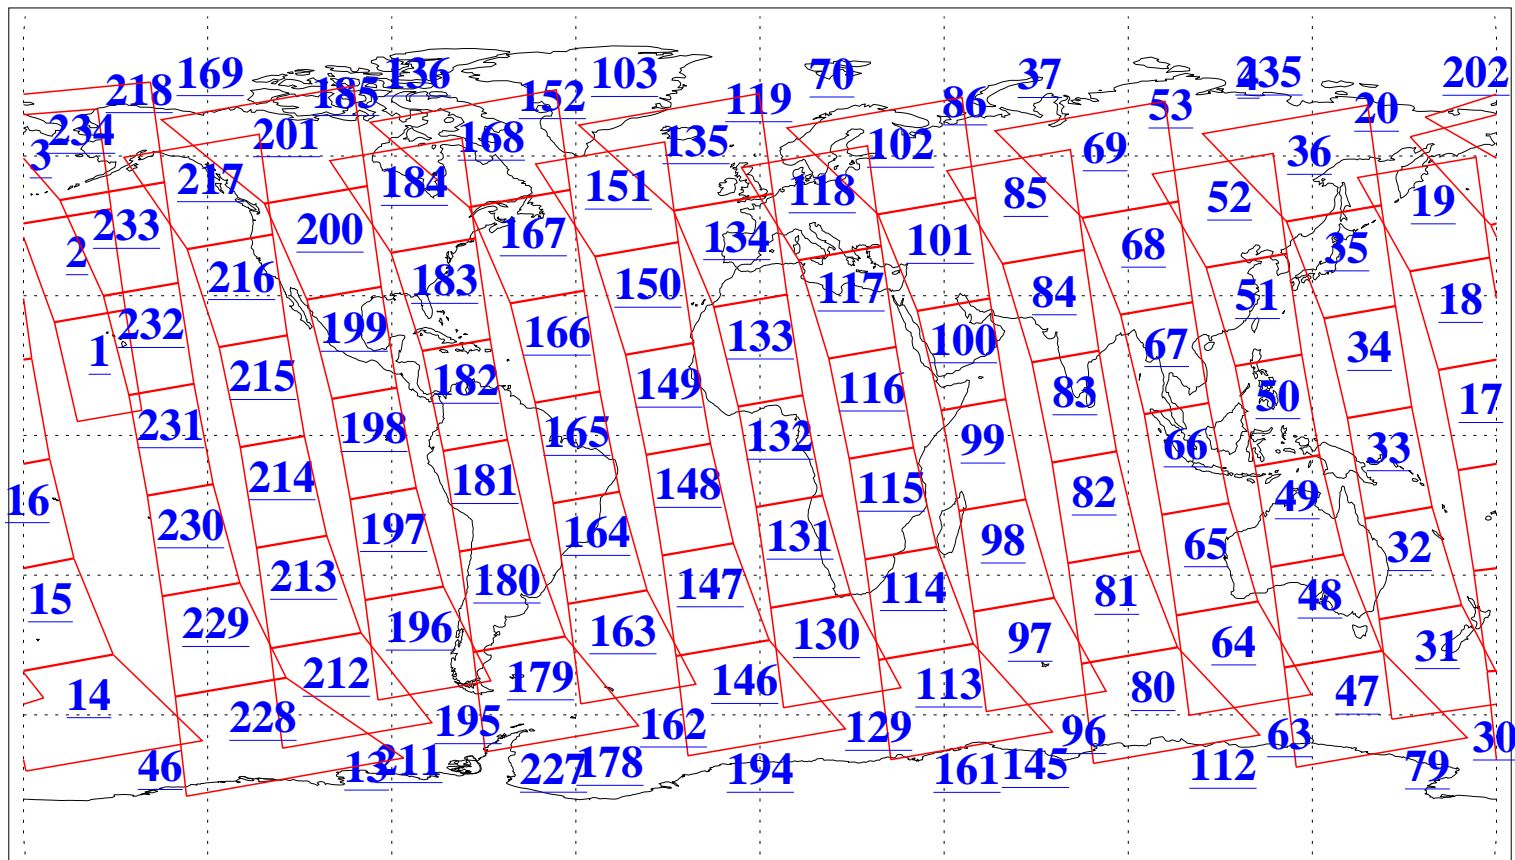

L1B Availability  
AMSU Granules: 240  
HSB Granules: 0  
AIRS Granules: 240

22 Jun 2003  
DoY 173  
Aqua Day 414  
Granules: 1 to 120

Granules: 121 to 240

Legend: AMSU Available, HSB Available, AIRS Available

L1B Availability  
AMSU Granules: 240  
HSB Granules: 0  
AIRS Granules: 240

22 Jun 2003  
DoY 173  
Aqua Day 414

Ascending Granules

Descending Granules

Legend: AMSU Available, HSB Available, AIRS Available

L1B Availability  
 AMSU Granules: 240  
 HSB Granules: 0  
 AIRS Granules: 240

22 Jun 2003  
 DoY 173  
 Aqua Day 414

Northern Hemisphere Granules

Southern Hemisphere Granules

Legend: AMSU Available, HSB Available, AIRS Available