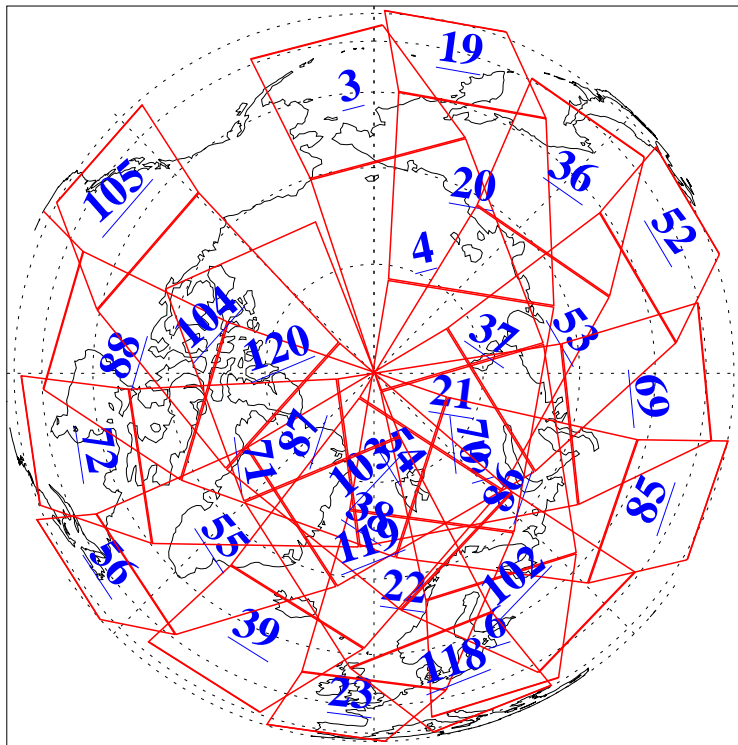

L1B Availability  
AMSU Granules: 240  
HSB Granules: 0  
AIRS Granules: 240

22 Jun 2003  
DoY 173  
Aqua Day 414  
Granules: 1 to 120

Granules: 121 to 240

Legend: AMSU Available, HSB Available, AIRS Available

L1B Availability  
AMSU Granules: 240  
HSB Granules: 0  
AIRS Granules: 240

22 Jun 2003  
DoY 173  
Aqua Day 414

Ascending Granules

Descending Granules

Legend: AMSU Available, HSB Available, AIRS Available

L1B Availability  
 AMSU Granules: 240  
 HSB Granules: 0  
 AIRS Granules: 240

22 Jun 2003  
 DoY 173  
 Aqua Day 414

Northern Hemisphere Granules

Southern Hemisphere Granules

Legend: AMSU Available, HSB Available, AIRS Available