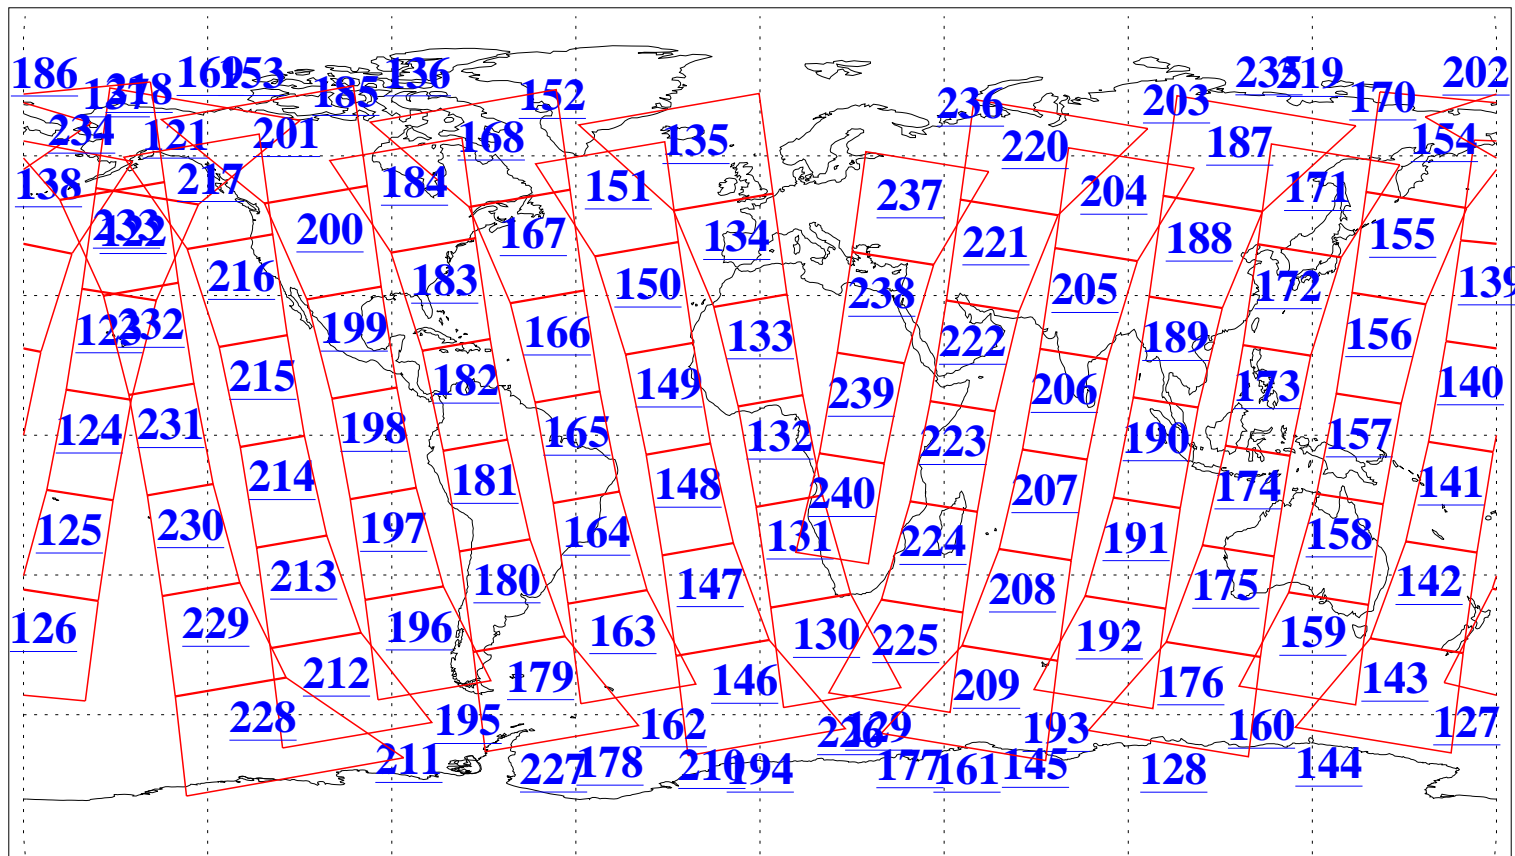

L1B Availability  
AMSU Granules: 240  
HSB Granules: 0  
AIRS Granules: 240

22 Jun 2003  
DoY 173  
Aqua Day 414  
Granules: 1 to 120

Granules: 121 to 240

Legend: AMSU Available, HSB Available, AIRS Available

L1B Availability  
AMSU Granules: 240  
HSB Granules: 0  
AIRS Granules: 240

22 Jun 2003  
DoY 173  
Aqua Day 414

Ascending Granules

Descending Granules

Legend: AMSU Available, HSB Available, AIRS Available

L1B Availability  
 AMSU Granules: 240  
 HSB Granules: 0  
 AIRS Granules: 240

22 Jun 2003  
 DoY 173  
 Aqua Day 414

Northern Hemisphere Granules

Southern Hemisphere Granules

Legend: AMSU Available, HSB Available, AIRS Available