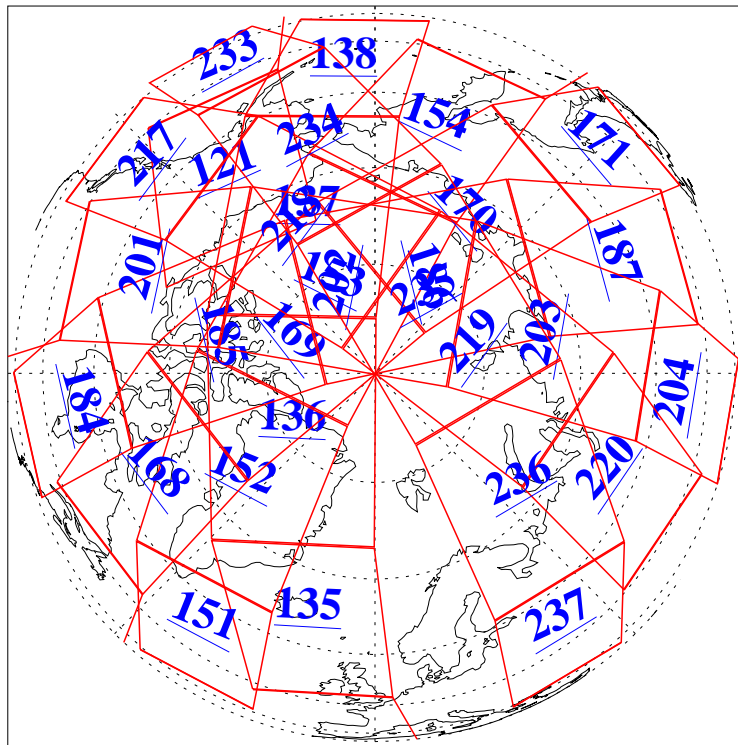

L1B Availability  
AMSU Granules: 240  
HSB Granules: 0  
AIRS Granules: 240

22 Jun 2003  
DoY 173  
Aqua Day 414  
Granules: 1 to 120

Granules: 121 to 240

Legend: AMSU Available, HSB Available, AIRS Available

L1B Availability  
AMSU Granules: 240  
HSB Granules: 0  
AIRS Granules: 240

22 Jun 2003  
DoY 173  
Aqua Day 414

Ascending Granules

Descending Granules

Legend: AMSU Available, HSB Available, AIRS Available

L1B Availability  
 AMSU Granules: 240  
 HSB Granules: 0  
 AIRS Granules: 240

22 Jun 2003  
 DoY 173  
 Aqua Day 414

Northern Hemisphere Granules

Southern Hemisphere Granules

Legend: AMSU Available, HSB Available, AIRS Available