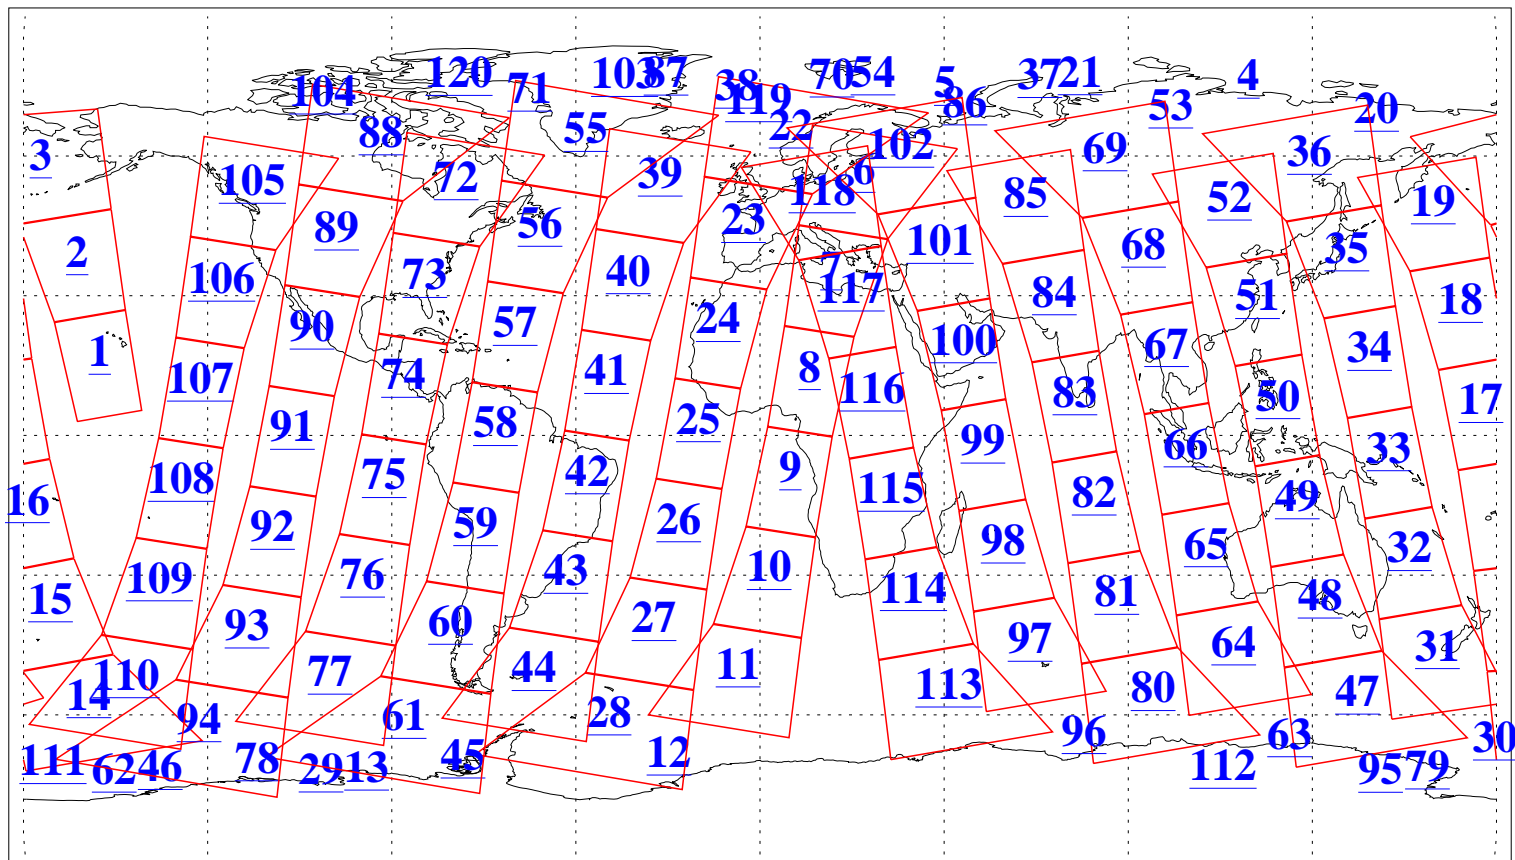

L1B Availability  
AMSU Granules: 240  
HSB Granules: 0  
AIRS Granules: 240

22 Jun 2003  
DoY 173  
Aqua Day 414  
Granules: 1 to 120

Granules: 121 to 240

Legend: AMSU Available, HSB Available, AIRS Available

L1B Availability  
AMSU Granules: 240  
HSB Granules: 0  
AIRS Granules: 240

22 Jun 2003  
DoY 173  
Aqua Day 414

Ascending Granules

Descending Granules

Legend: AMSU Available, HSB Available, AIRS Available

L1B Availability  
 AMSU Granules: 240  
 HSB Granules: 0  
 AIRS Granules: 240

22 Jun 2003  
 DoY 173  
 Aqua Day 414

Northern Hemisphere Granules

Southern Hemisphere Granules

Legend: AMSU Available, HSB Available, AIRS Available