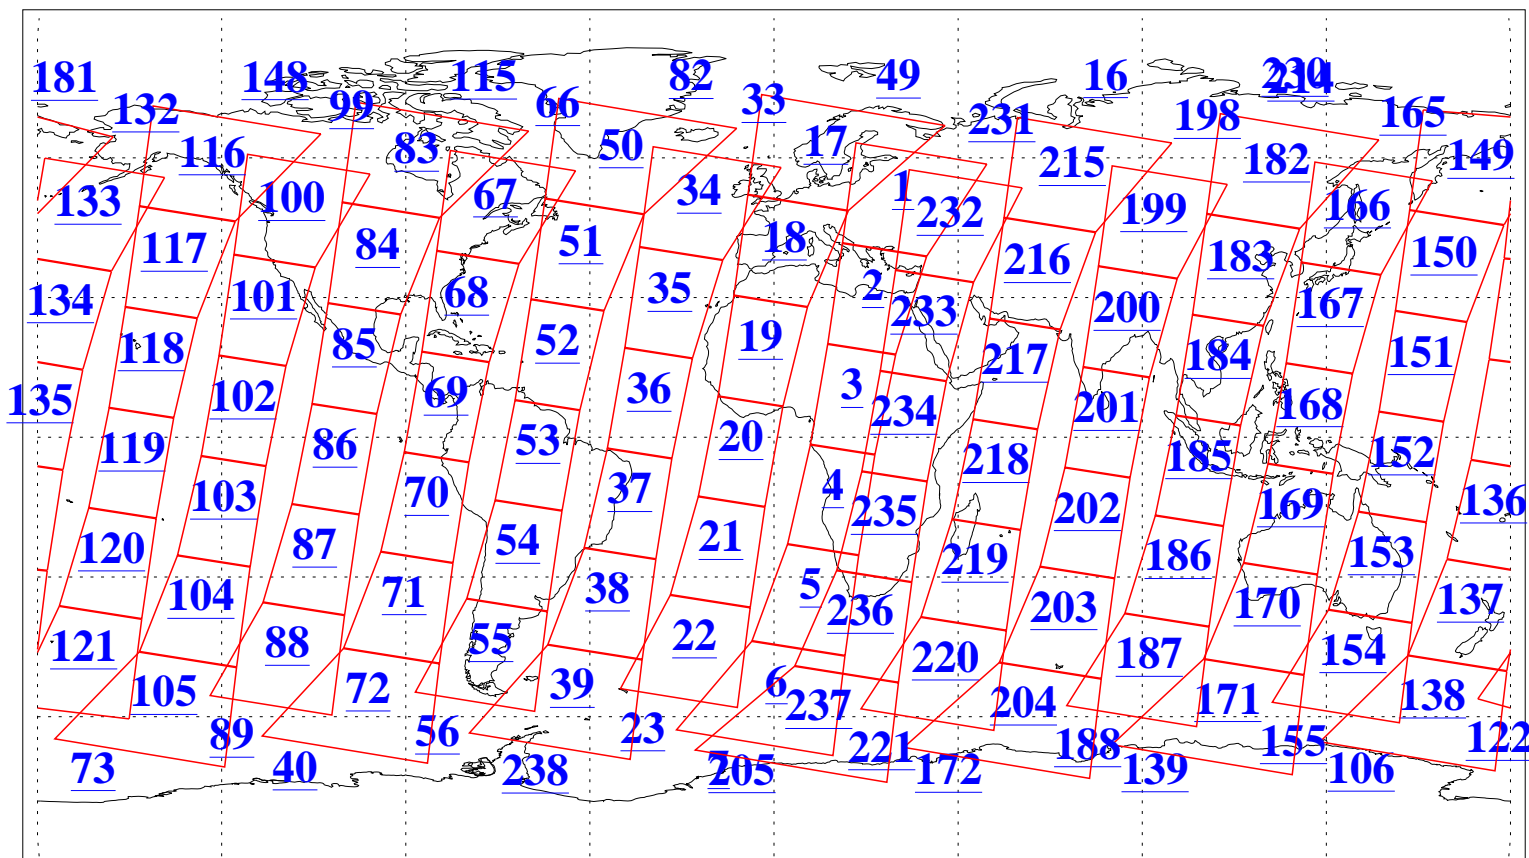

L1B Availability
AMSU Granules: 240
HSB Granules: 0
AIRS Granules: 240

19 Jun 2003
DoY 170
Aqua Day 411
Granules: 1 to 120

Granules: 121 to 240

Legend: AMSU Available, HSB Available, AIRS Available

L1B Availability
AMSU Granules: 240
HSB Granules: 0
AIRS Granules: 240

19 Jun 2003
DoY 170
Aqua Day 411
Ascending Granules

Descending Granules

Legend: AMSU Available, HSB Available, AIRS Available

L1B Availability
 AMSU Granules: 240
 HSB Granules: 0
 AIRS Granules: 240

19 Jun 2003
 DoY 170
 Aqua Day 411

Northern Hemisphere Granules

Southern Hemisphere Granules

Legend: AMSU Available, *HSB Available*, **AIRS Available**