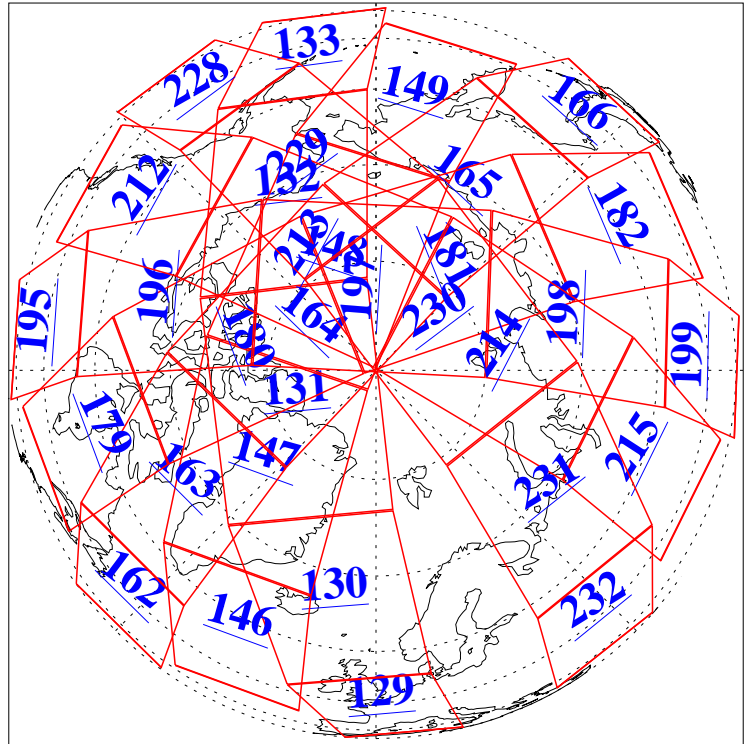

L1B Availability
AMSU Granules: 240
HSB Granules: 0
AIRS Granules: 240

19 Jun 2003
DoY 170
Aqua Day 411
Granules: 1 to 120

Granules: 121 to 240

Legend: AMSU Available, HSB Available, AIRS Available

L1B Availability
AMSU Granules: 240
HSB Granules: 0
AIRS Granules: 240

19 Jun 2003
DoY 170
Aqua Day 411
Ascending Granules

Descending Granules

Legend: AMSU Available, HSB Available, AIRS Available

L1B Availability
 AMSU Granules: 240
 HSB Granules: 0
 AIRS Granules: 240

19 Jun 2003
 DoY 170
 Aqua Day 411

Northern Hemisphere Granules

Southern Hemisphere Granules

Legend: AMSU Available, *HSB Available*, **AIRS Available**