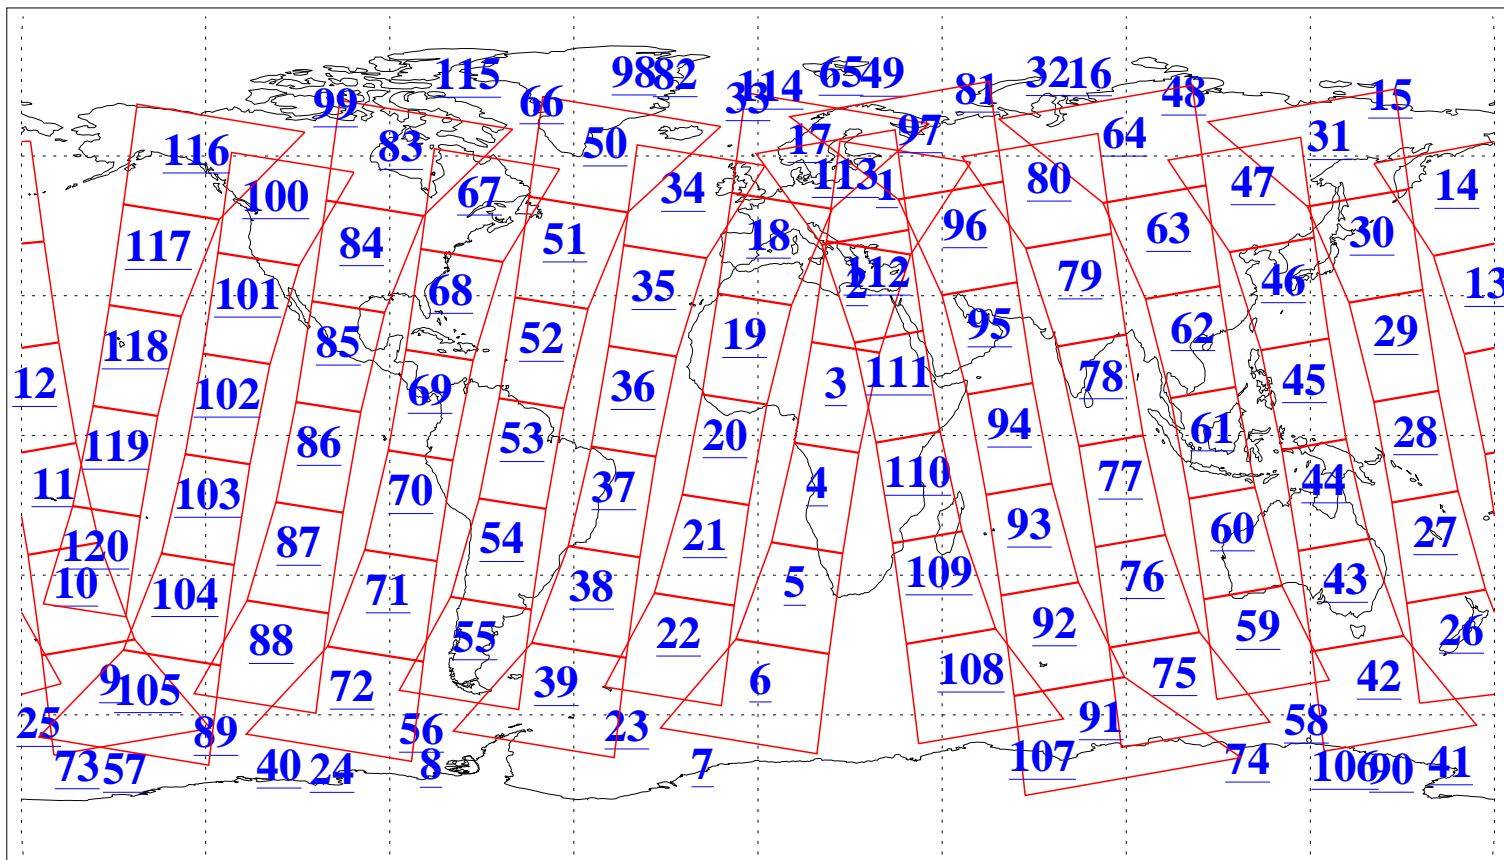

L1B Availability
AMSU Granules: 240
HSB Granules: 0
AIRS Granules: 240

19 Jun 2003
DoY 170
Aqua Day 411
Granules: 1 to 120

Granules: 121 to 240

Legend: AMSU Available, HSB Available, AIRS Available

L1B Availability
AMSU Granules: 240
HSB Granules: 0
AIRS Granules: 240

19 Jun 2003
DoY 170
Aqua Day 411
Ascending Granules

Descending Granules

Legend: AMSU Available, HSB Available, AIRS Available

L1B Availability
 AMSU Granules: 240
 HSB Granules: 0
 AIRS Granules: 240

19 Jun 2003
 DoY 170
 Aqua Day 411

Northern Hemisphere Granules

Southern Hemisphere Granules

Legend: AMSU Available, *HSB Available*, **AIRS Available**