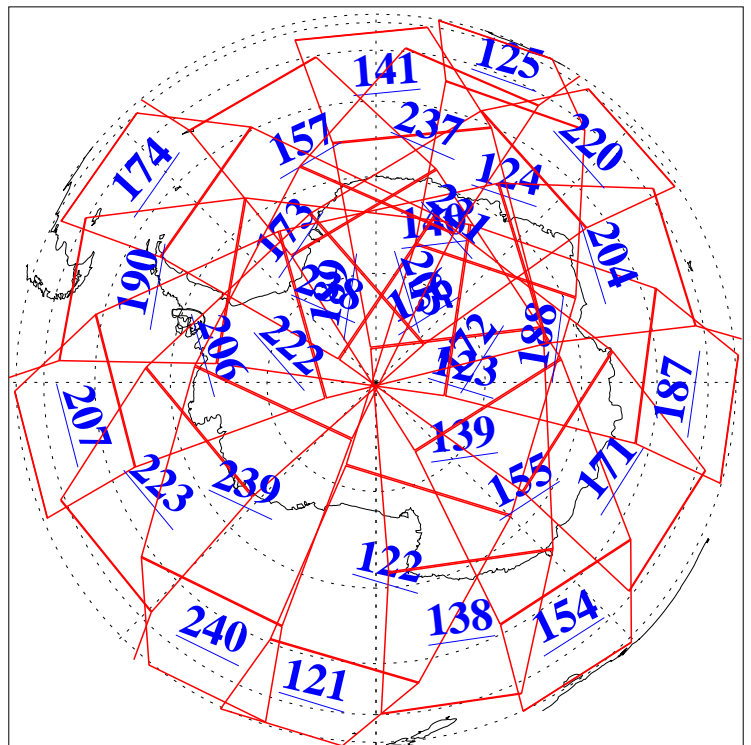

L1B Availability
AMSU Granules: 240
HSB Granules: 0
AIRS Granules: 240

19 Jun 2003
DoY 170
Aqua Day 411
Granules: 1 to 120

Granules: 121 to 240

Legend: AMSU Available, HSB Available, AIRS Available

L1B Availability
AMSU Granules: 240
HSB Granules: 0
AIRS Granules: 240

19 Jun 2003
DoY 170
Aqua Day 411
Ascending Granules

Descending Granules

Legend: AMSU Available, HSB Available, AIRS Available

L1B Availability
 AMSU Granules: 240
 HSB Granules: 0
 AIRS Granules: 240

19 Jun 2003
 DoY 170
 Aqua Day 411

Northern Hemisphere Granules

Southern Hemisphere Granules

Legend: AMSU Available, *HSB Available*, **AIRS Available**