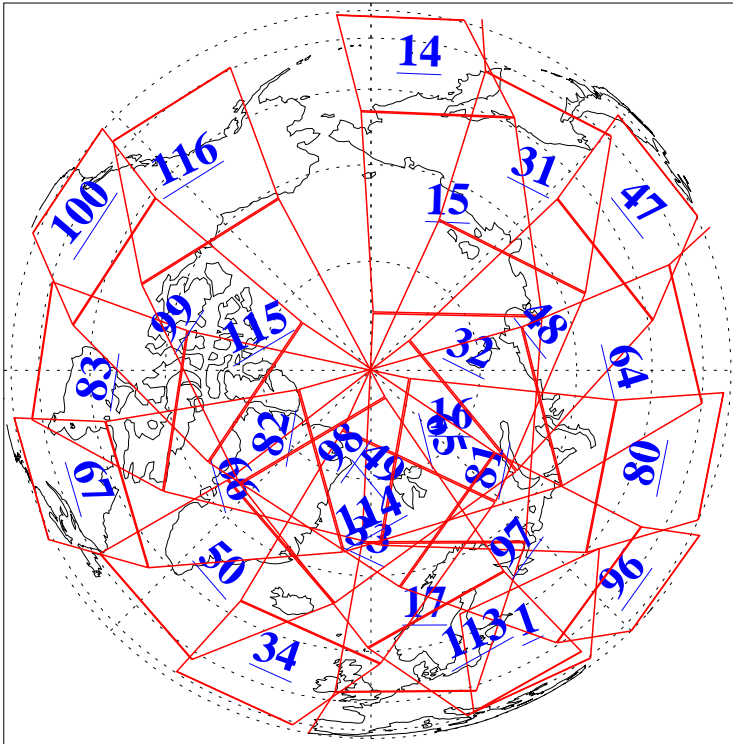

L1B Availability
AMSU Granules: 240
HSB Granules: 0
AIRS Granules: 240

19 Jun 2003
DoY 170
Aqua Day 411
Granules: 1 to 120

Granules: 121 to 240

Legend: AMSU Available, HSB Available, AIRS Available

L1B Availability
AMSU Granules: 240
HSB Granules: 0
AIRS Granules: 240

19 Jun 2003
DoY 170
Aqua Day 411
Ascending Granules

Descending Granules

Legend: AMSU Available, HSB Available, AIRS Available

L1B Availability
 AMSU Granules: 240
 HSB Granules: 0
 AIRS Granules: 240

19 Jun 2003
 DoY 170
 Aqua Day 411

Northern Hemisphere Granules

Southern Hemisphere Granules

Legend: AMSU Available, *HSB Available*, **AIRS Available**