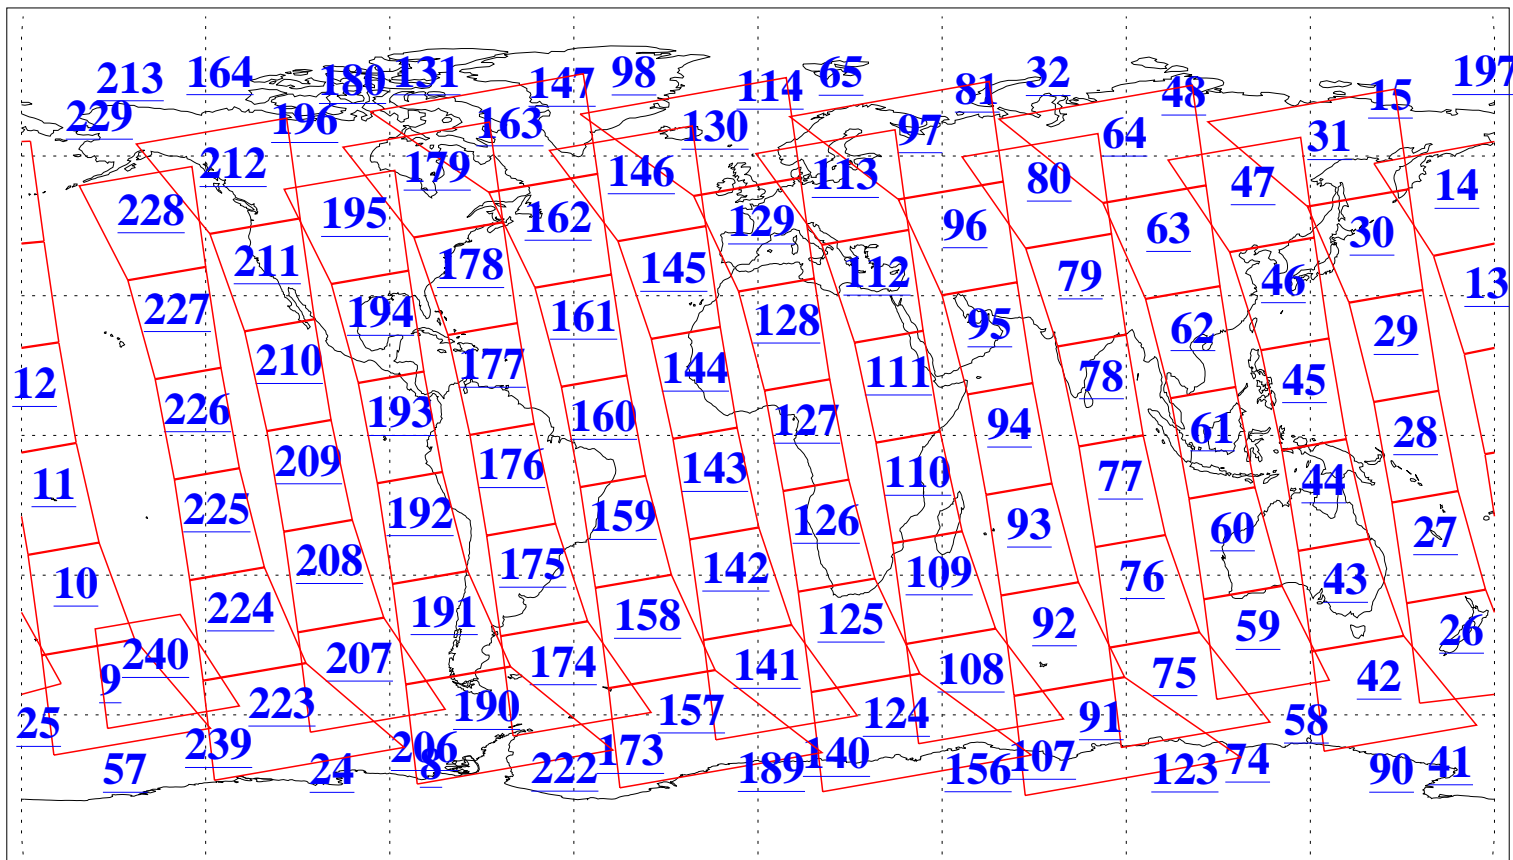

L1B Availability
AMSU Granules: 240
HSB Granules: 0
AIRS Granules: 240

19 Jun 2003
DoY 170
Aqua Day 411
Granules: 1 to 120

Granules: 121 to 240

Legend: AMSU Available, HSB Available, AIRS Available

L1B Availability
AMSU Granules: 240
HSB Granules: 0
AIRS Granules: 240

19 Jun 2003
DoY 170
Aqua Day 411
Ascending Granules

Descending Granules

Legend: AMSU Available, HSB Available, AIRS Available

L1B Availability
 AMSU Granules: 240
 HSB Granules: 0
 AIRS Granules: 240

19 Jun 2003
 DoY 170
 Aqua Day 411

Northern Hemisphere Granules

Southern Hemisphere Granules

Legend: AMSU Available, *HSB Available*, **AIRS Available**