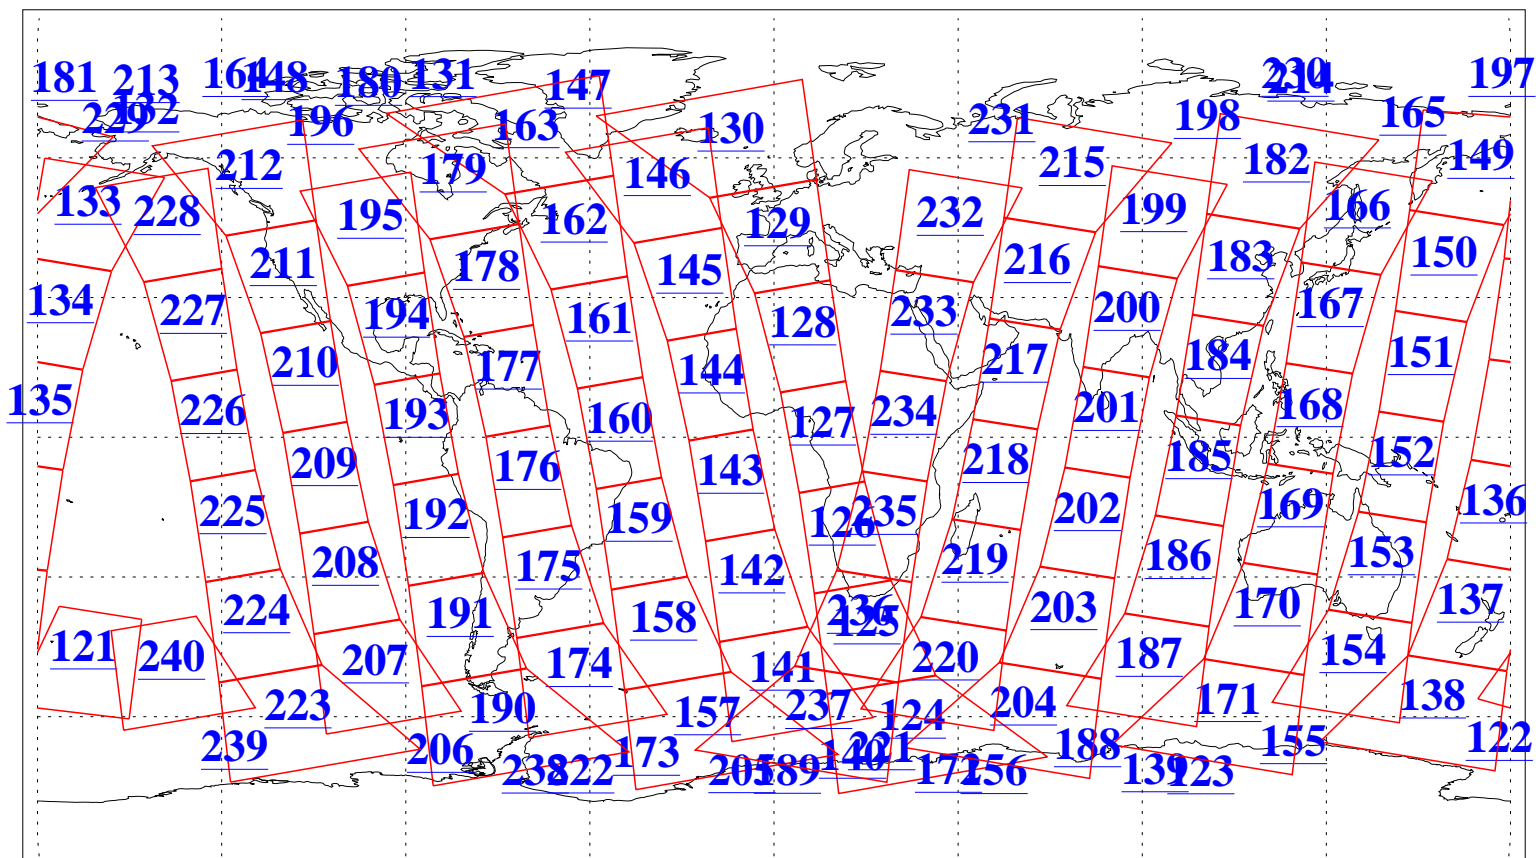

L1B Availability
AMSU Granules: 240
HSB Granules: 0
AIRS Granules: 240

19 Jun 2003
DoY 170
Aqua Day 411
Granules: 1 to 120

Granules: 121 to 240

Legend: AMSU Available, HSB Available, AIRS Available

L1B Availability
AMSU Granules: 240
HSB Granules: 0
AIRS Granules: 240

19 Jun 2003
DoY 170
Aqua Day 411
Ascending Granules

Descending Granules

Legend: AMSU Available, HSB Available, AIRS Available

L1B Availability
 AMSU Granules: 240
 HSB Granules: 0
 AIRS Granules: 240

19 Jun 2003
 DoY 170
 Aqua Day 411

Northern Hemisphere Granules

Southern Hemisphere Granules

Legend: AMSU Available, *HSB Available*, **AIRS Available**