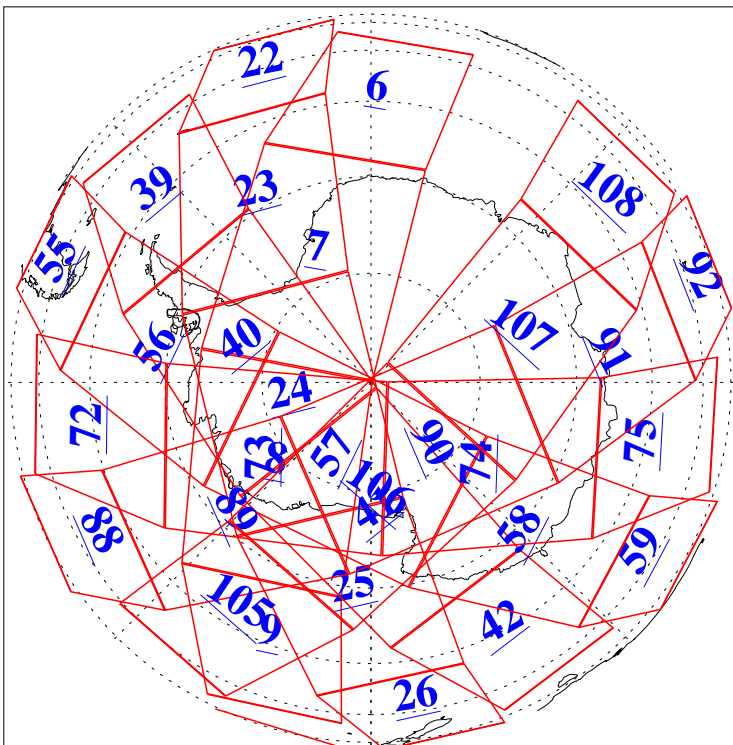

L1B Availability
AMSU Granules: 240
HSB Granules: 0
AIRS Granules: 240

19 Jun 2003
DoY 170
Aqua Day 411
Granules: 1 to 120

Granules: 121 to 240

Legend: AMSU Available, HSB Available, AIRS Available

L1B Availability
AMSU Granules: 240
HSB Granules: 0
AIRS Granules: 240

19 Jun 2003
DoY 170
Aqua Day 411
Ascending Granules

Descending Granules

Legend: AMSU Available, HSB Available, AIRS Available

L1B Availability
 AMSU Granules: 240
 HSB Granules: 0
 AIRS Granules: 240

19 Jun 2003
 DoY 170
 Aqua Day 411

Northern Hemisphere Granules

Southern Hemisphere Granules

Legend: AMSU Available, *HSB Available*, **AIRS Available**