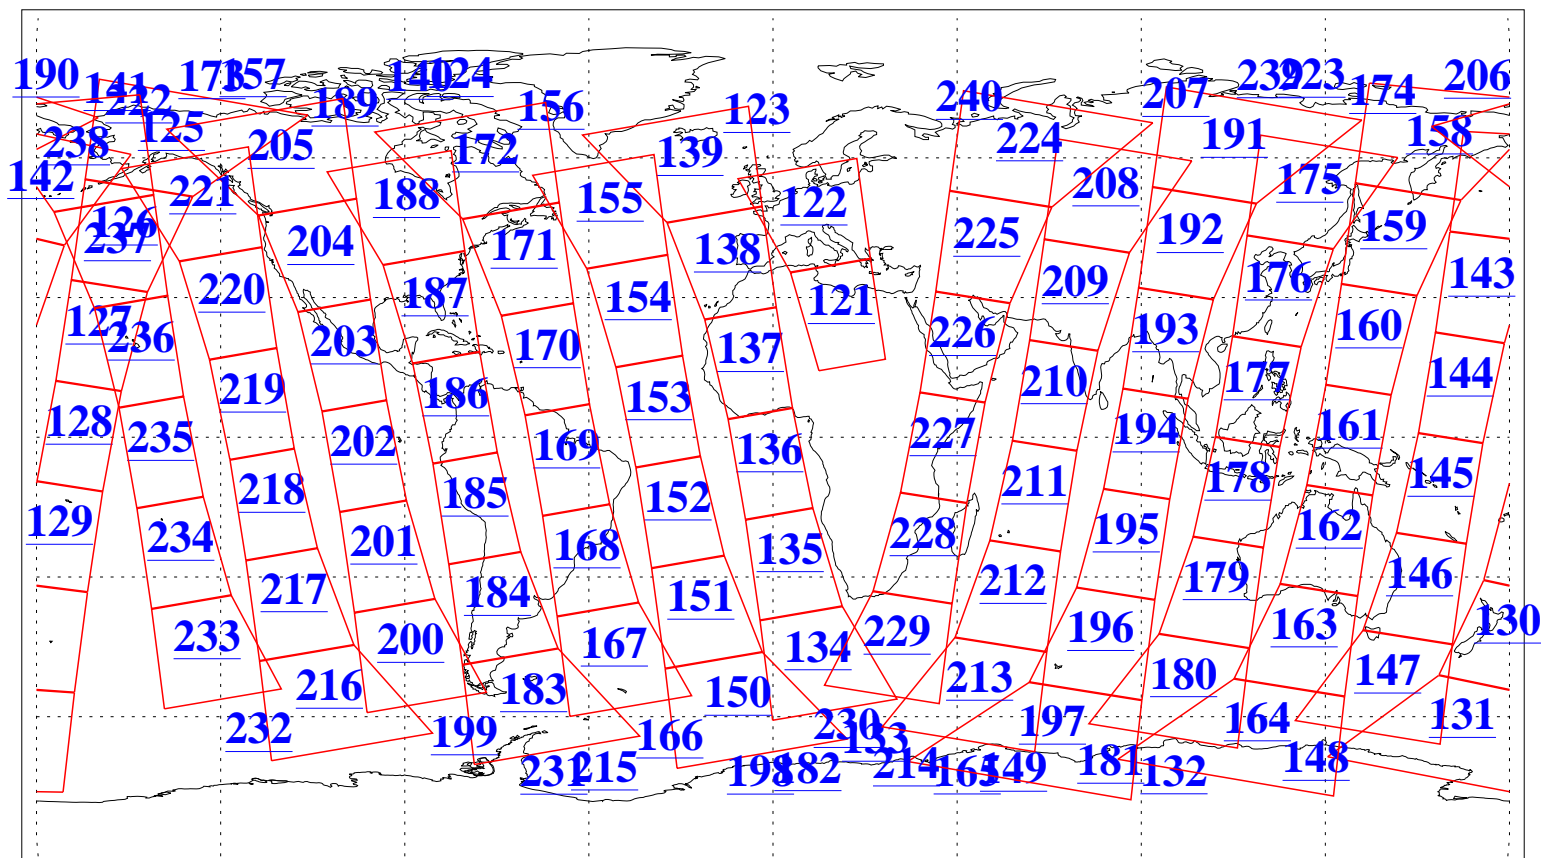

L1B Availability
AMSU Granules: 240
HSB Granules: 0
AIRS Granules: 240

18 Jun 2003
DoY 169
Aqua Day 410
Granules: 1 to 120

Granules: 121 to 240

Legend: AMSU Available, HSB Available, AIRS Available

L1B Availability
AMSU Granules: 240
HSB Granules: 0
AIRS Granules: 240

18 Jun 2003
DoY 169
Aqua Day 410
Ascending Granules

Descending Granules

Legend: AMSU Available, HSB Available, AIRS Available

L1B Availability
 AMSU Granules: 240
 HSB Granules: 0
 AIRS Granules: 240

18 Jun 2003
 DoY 169
 Aqua Day 410

Northern Hemisphere Granules

Southern Hemisphere Granules

Legend: AMSU Available, HSB Available, AIRS Available