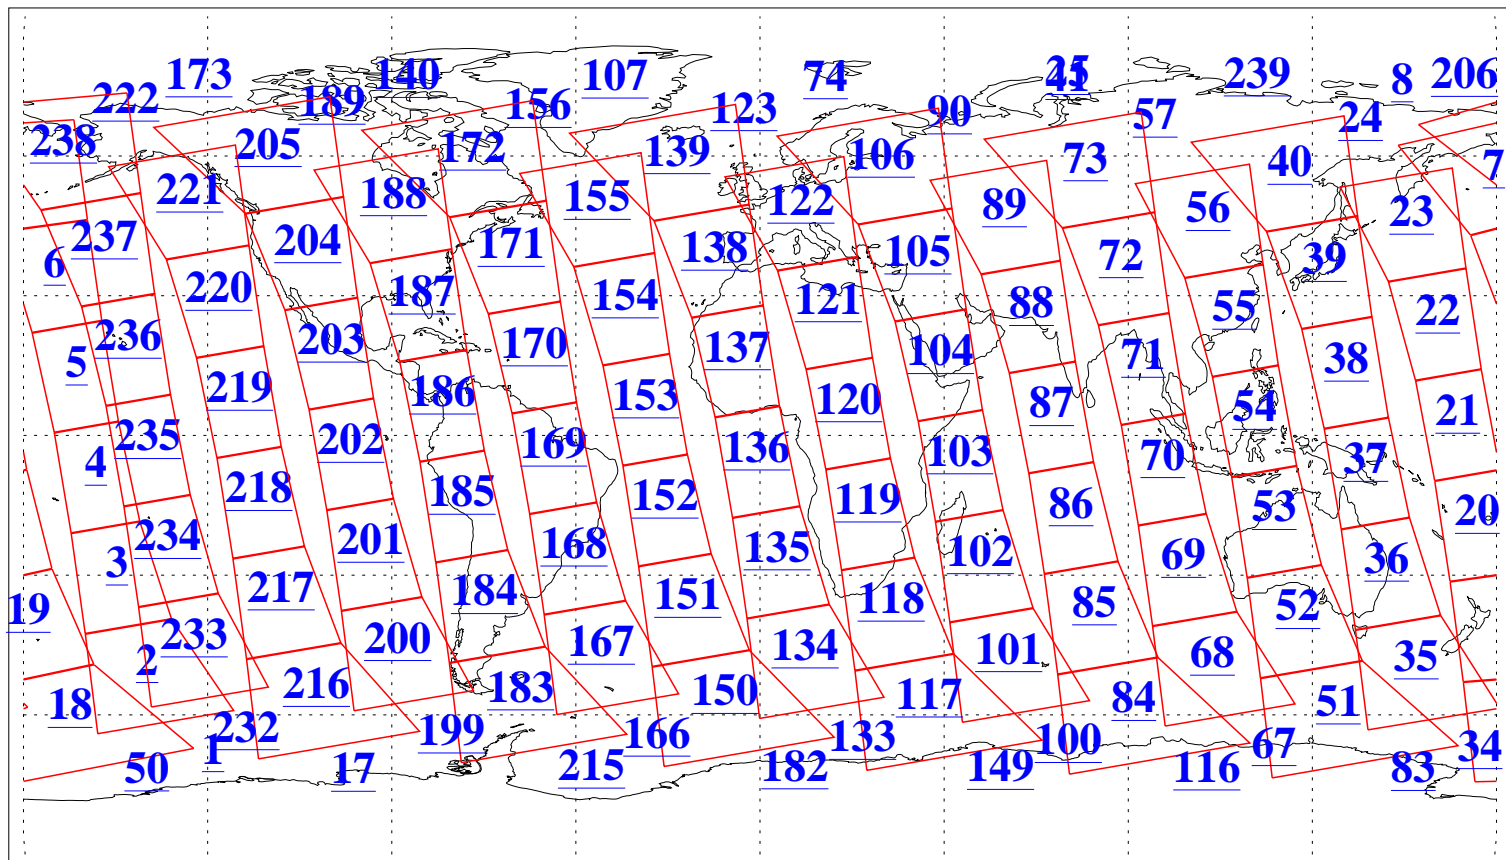

L1B Availability
AMSU Granules: 240
HSB Granules: 0
AIRS Granules: 240

18 Jun 2003
DoY 169
Aqua Day 410
Granules: 1 to 120

Granules: 121 to 240

Legend: AMSU Available, HSB Available, AIRS Available

L1B Availability
AMSU Granules: 240
HSB Granules: 0
AIRS Granules: 240

18 Jun 2003
DoY 169
Aqua Day 410
Ascending Granules

Descending Granules

Legend: AMSU Available, HSB Available, AIRS Available

L1B Availability
 AMSU Granules: 240
 HSB Granules: 0
 AIRS Granules: 240

18 Jun 2003
 DoY 169
 Aqua Day 410

Northern Hemisphere Granules

Southern Hemisphere Granules

Legend: AMSU Available, HSB Available, AIRS Available