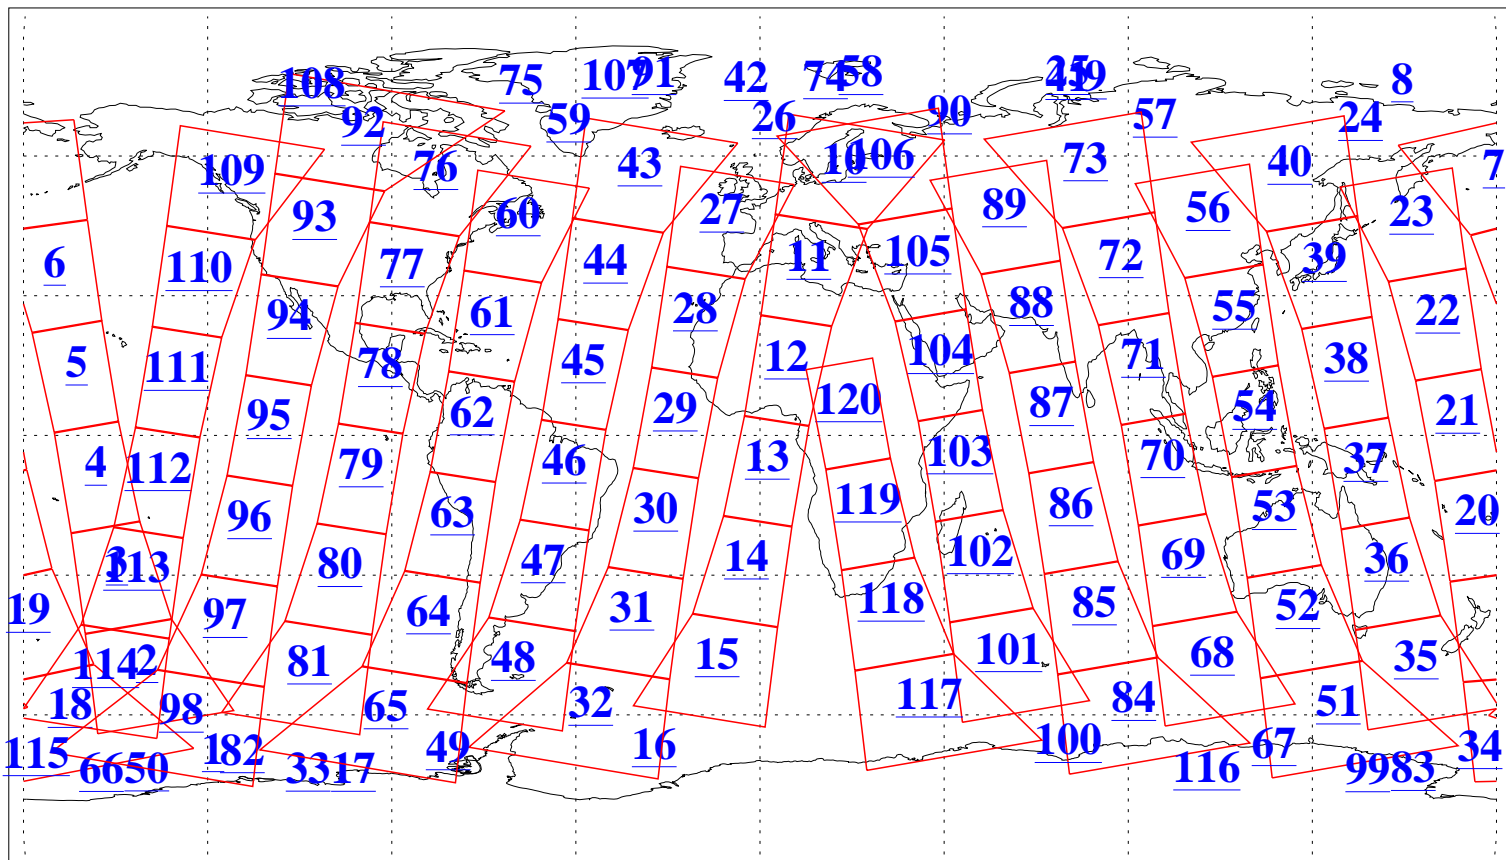

L1B Availability
AMSU Granules: 240
HSB Granules: 0
AIRS Granules: 240

18 Jun 2003
DoY 169
Aqua Day 410
Granules: 1 to 120

Granules: 121 to 240

Legend: AMSU Available, HSB Available, AIRS Available

L1B Availability
AMSU Granules: 240
HSB Granules: 0
AIRS Granules: 240

18 Jun 2003
DoY 169
Aqua Day 410
Ascending Granules

Descending Granules

Legend: AMSU Available, HSB Available, AIRS Available

L1B Availability
 AMSU Granules: 240
 HSB Granules: 0
 AIRS Granules: 240

18 Jun 2003
 DoY 169
 Aqua Day 410

Northern Hemisphere Granules

Southern Hemisphere Granules

Legend: AMSU Available, HSB Available, AIRS Available