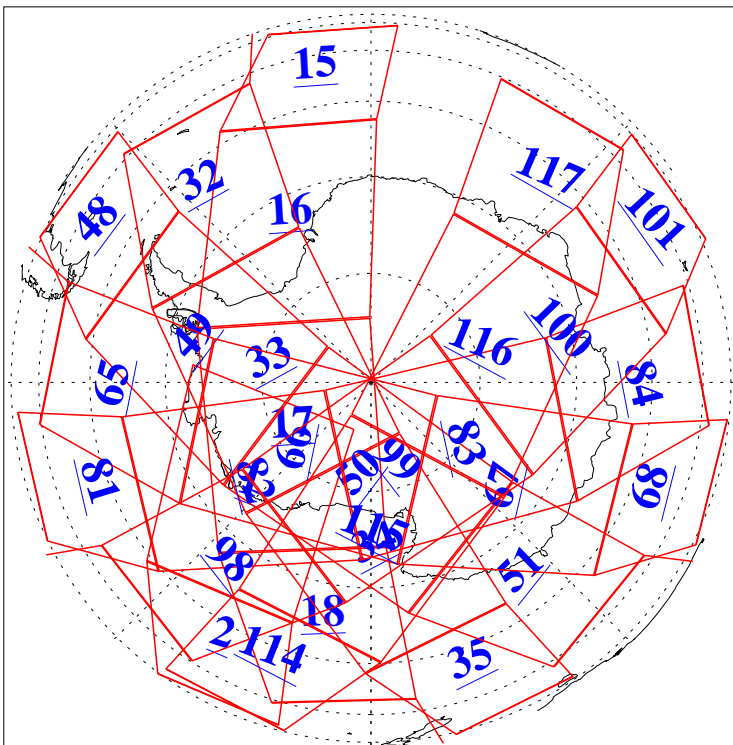

L1B Availability
AMSU Granules: 240
HSB Granules: 0
AIRS Granules: 240

18 Jun 2003
DoY 169
Aqua Day 410
Granules: 1 to 120

Granules: 121 to 240

Legend: AMSU Available, HSB Available, AIRS Available

L1B Availability
AMSU Granules: 240
HSB Granules: 0
AIRS Granules: 240

18 Jun 2003
DoY 169
Aqua Day 410
Ascending Granules

Descending Granules

Legend: AMSU Available, HSB Available, AIRS Available

L1B Availability
 AMSU Granules: 240
 HSB Granules: 0
 AIRS Granules: 240

18 Jun 2003
 DoY 169
 Aqua Day 410

Northern Hemisphere Granules

Southern Hemisphere Granules

Legend: AMSU Available, HSB Available, AIRS Available