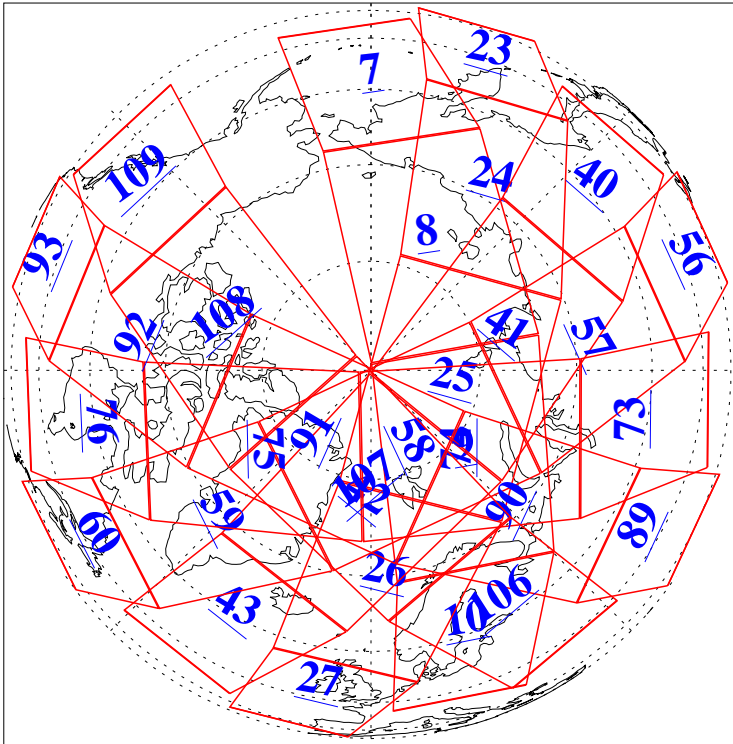

L1B Availability
AMSU Granules: 240
HSB Granules: 0
AIRS Granules: 240

18 Jun 2003
DoY 169
Aqua Day 410
Granules: 1 to 120

Granules: 121 to 240

Legend: AMSU Available, HSB Available, AIRS Available

L1B Availability
AMSU Granules: 240
HSB Granules: 0
AIRS Granules: 240

18 Jun 2003
DoY 169
Aqua Day 410
Ascending Granules

Descending Granules

Legend: AMSU Available, HSB Available, AIRS Available

L1B Availability
 AMSU Granules: 240
 HSB Granules: 0
 AIRS Granules: 240

18 Jun 2003
 DoY 169
 Aqua Day 410

Northern Hemisphere Granules

Southern Hemisphere Granules

Legend: AMSU Available, HSB Available, AIRS Available