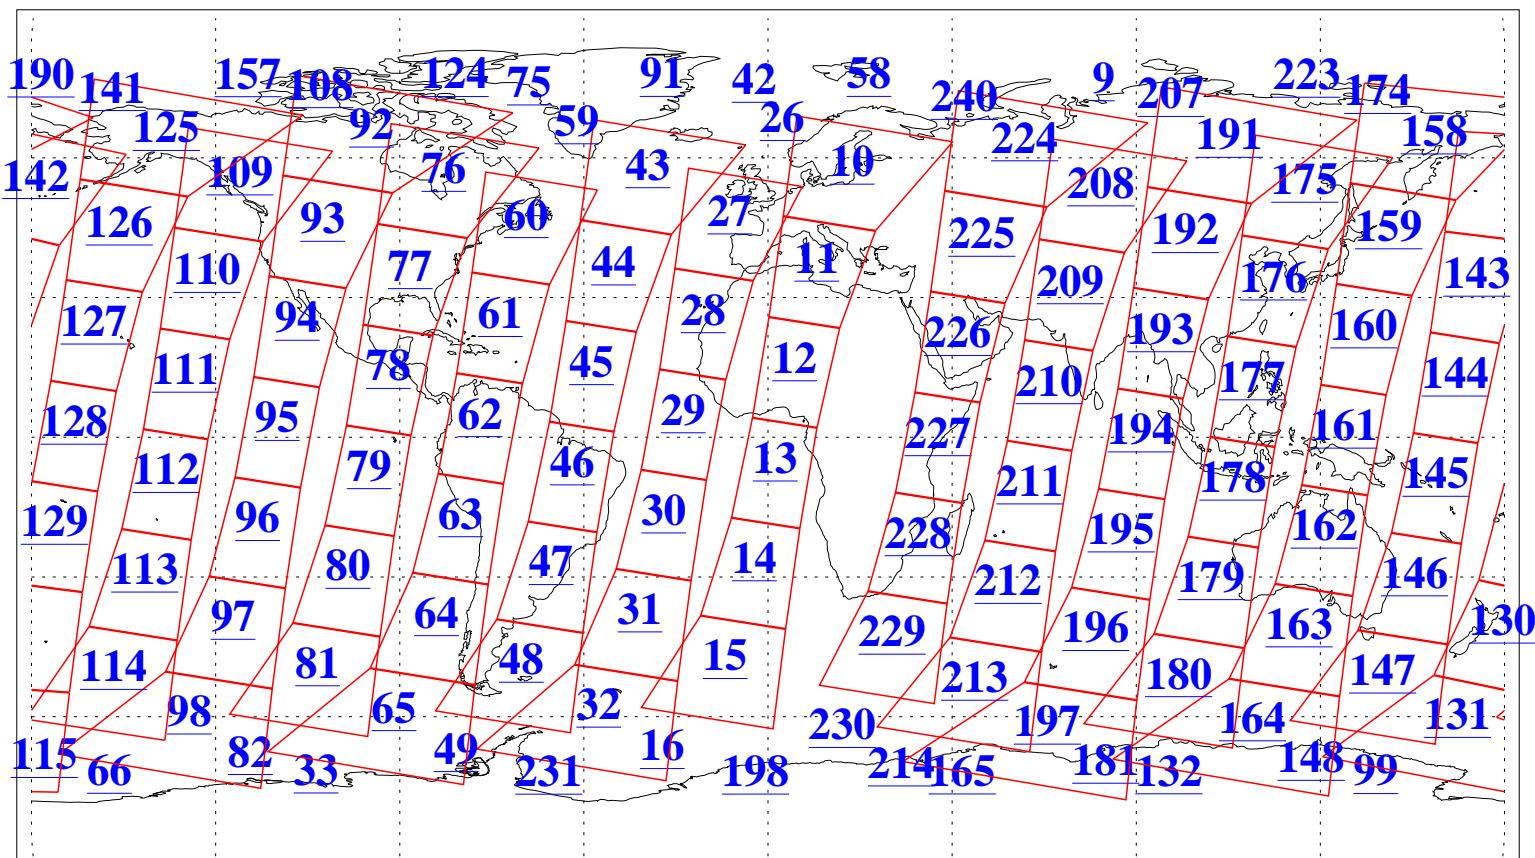

L1B Availability
AMSU Granules: 240
HSB Granules: 0
AIRS Granules: 240

18 Jun 2003
DoY 169
Aqua Day 410
Granules: 1 to 120

Granules: 121 to 240

Legend: AMSU Available, HSB Available, AIRS Available

L1B Availability
AMSU Granules: 240
HSB Granules: 0
AIRS Granules: 240

18 Jun 2003
DoY 169
Aqua Day 410
Ascending Granules

Descending Granules

Legend: AMSU Available, HSB Available, AIRS Available

L1B Availability
 AMSU Granules: 240
 HSB Granules: 0
 AIRS Granules: 240

18 Jun 2003
 DoY 169
 Aqua Day 410

Northern Hemisphere Granules

Southern Hemisphere Granules

Legend: AMSU Available, HSB Available, AIRS Available