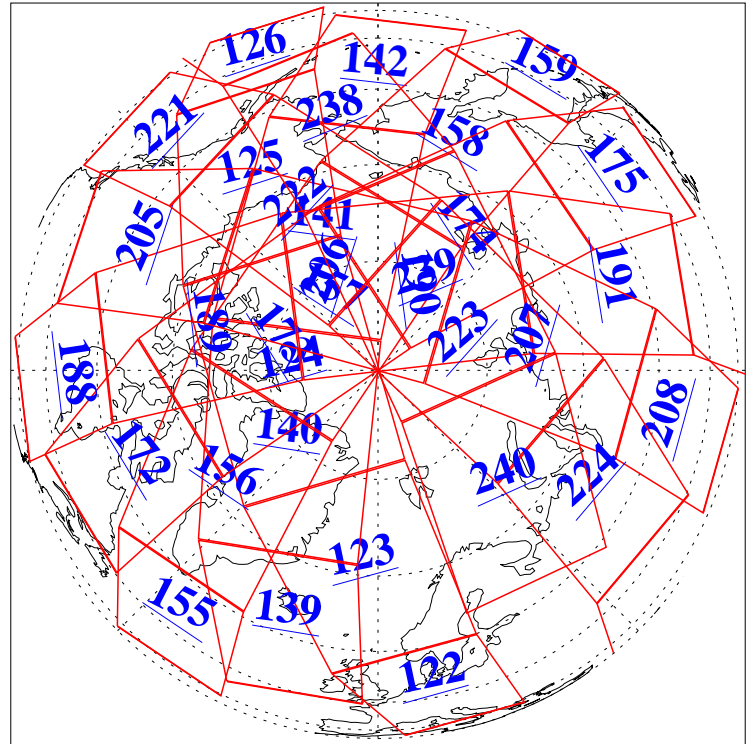

L1B Availability
AMSU Granules: 240
HSB Granules: 0
AIRS Granules: 240

18 Jun 2003
DoY 169
Aqua Day 410
Granules: 1 to 120

Granules: 121 to 240

Legend: AMSU Available, HSB Available, AIRS Available

L1B Availability
AMSU Granules: 240
HSB Granules: 0
AIRS Granules: 240

18 Jun 2003
DoY 169
Aqua Day 410
Ascending Granules

Descending Granules

Legend: AMSU Available, HSB Available, AIRS Available

L1B Availability
 AMSU Granules: 240
 HSB Granules: 0
 AIRS Granules: 240

18 Jun 2003
 DoY 169
 Aqua Day 410

Northern Hemisphere Granules

Southern Hemisphere Granules

Legend: AMSU Available, HSB Available, AIRS Available