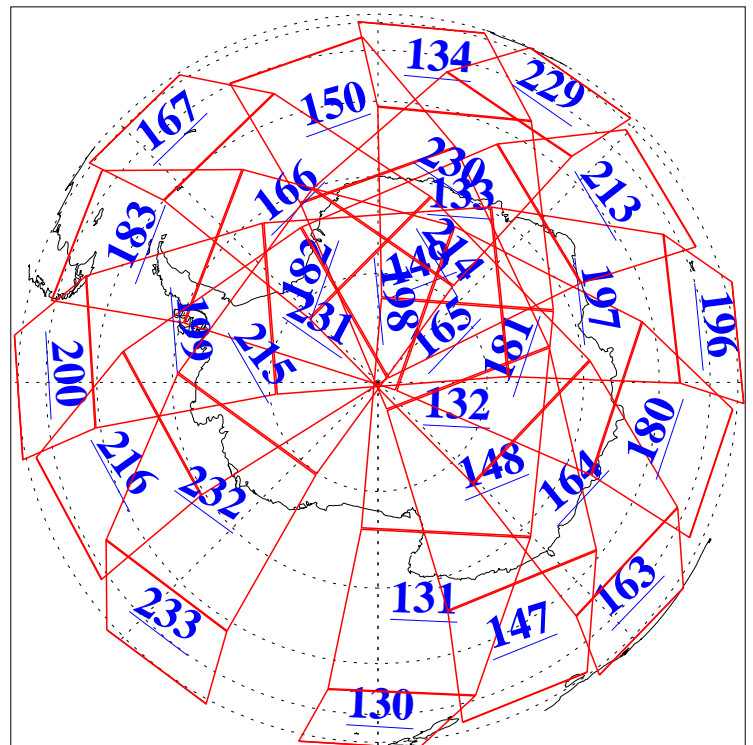

L1B Availability
AMSU Granules: 240
HSB Granules: 0
AIRS Granules: 240

18 Jun 2003
DoY 169
Aqua Day 410
Granules: 1 to 120

Granules: 121 to 240

Legend: AMSU Available, HSB Available, AIRS Available

L1B Availability
AMSU Granules: 240
HSB Granules: 0
AIRS Granules: 240

18 Jun 2003
DoY 169
Aqua Day 410
Ascending Granules

Descending Granules

Legend: AMSU Available, HSB Available, AIRS Available

L1B Availability
 AMSU Granules: 240
 HSB Granules: 0
 AIRS Granules: 240

18 Jun 2003
 DoY 169
 Aqua Day 410

Northern Hemisphere Granules

Southern Hemisphere Granules

Legend: AMSU Available, HSB Available, AIRS Available