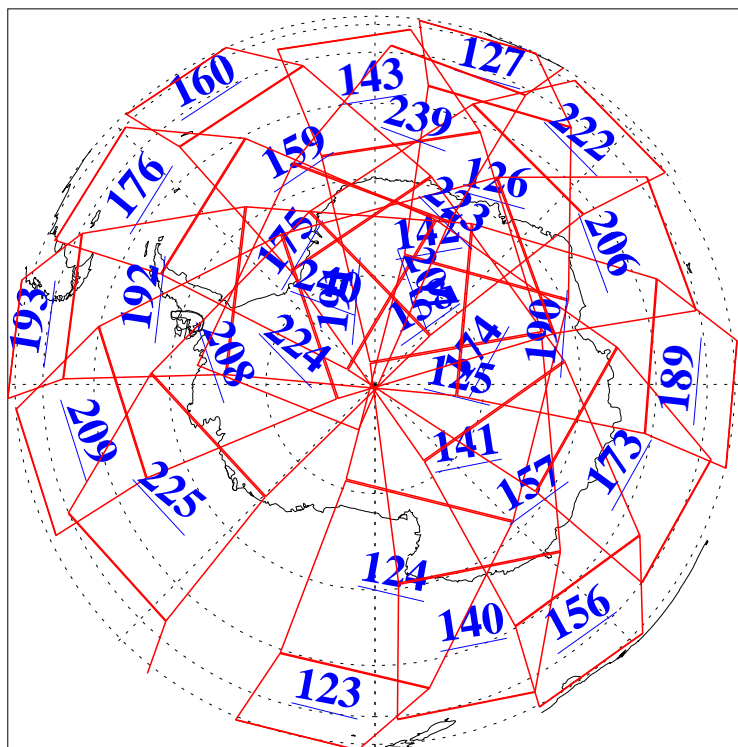

Legend: AMSU Available, *HSB Available*, **AIRS Available**