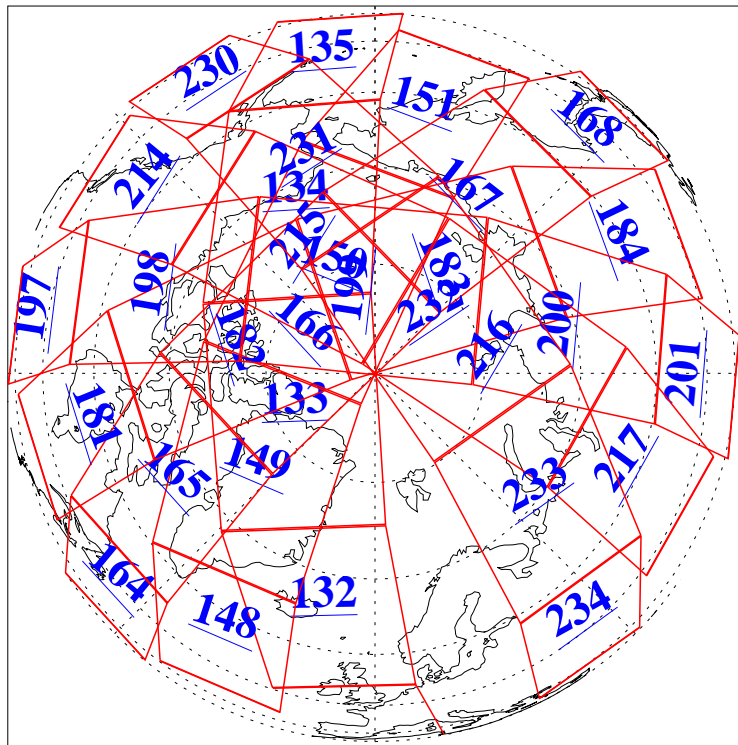

L1B Availability
AMSU Granules: 240
HSB Granules: 0
AIRS Granules: 240

17 Jun 2003
DoY 168
Aqua Day 409

Northern Hemisphere Granules

Southern Hemisphere Granules