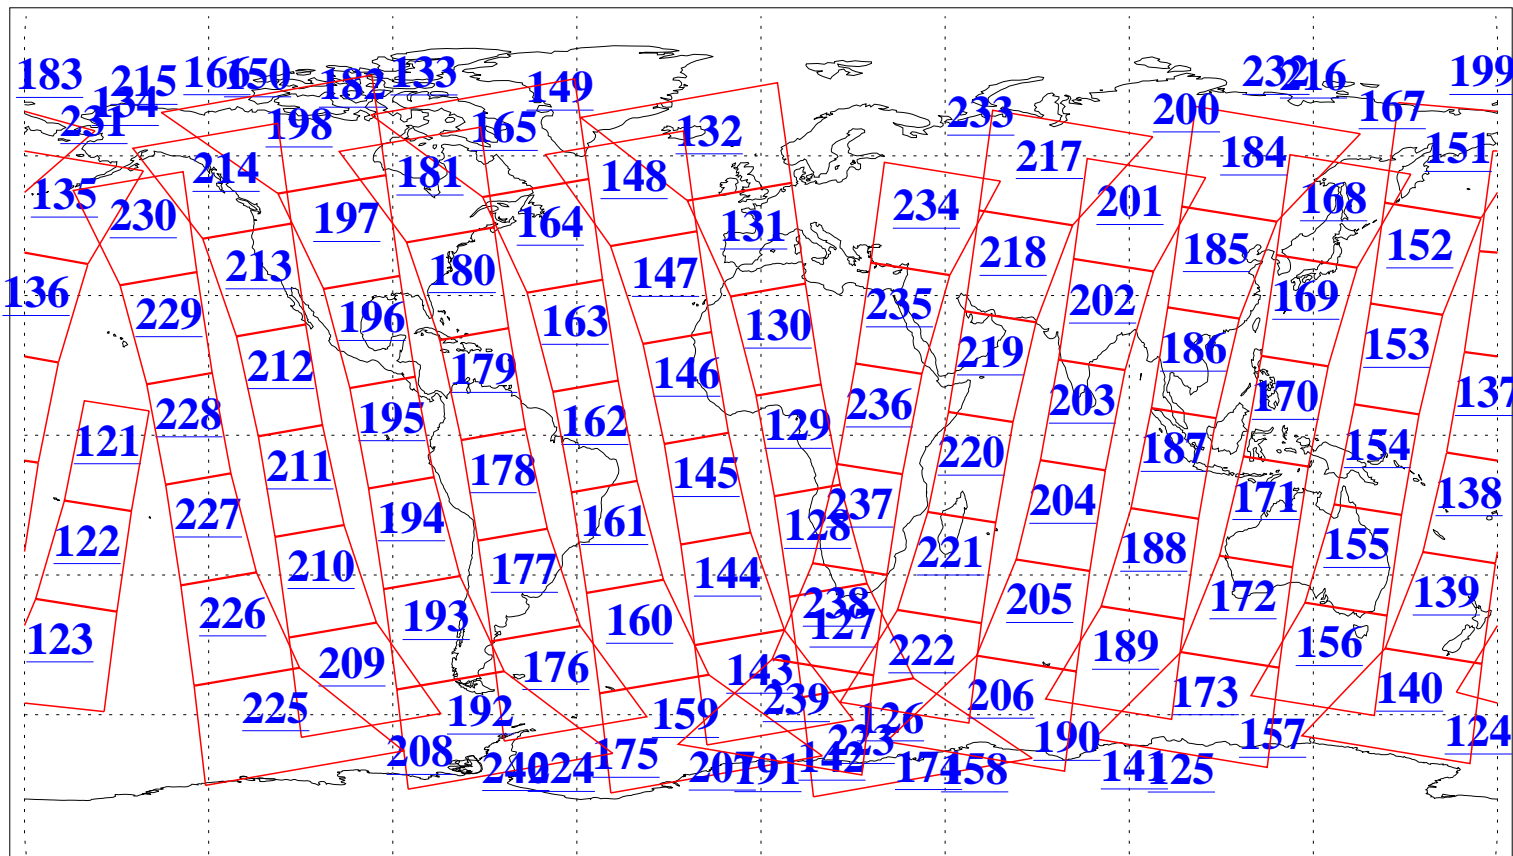

L1B Availability  
AMSU Granules: 240  
HSB Granules: 0  
AIRS Granules: 240

17 Jun 2003  
DoY 168  
Aqua Day 409  
Granules: 1 to 120

Granules: 121 to 240

Legend: AMSU Available, HSB Available, AIRS Available

L1B Availability  
AMSU Granules: 240  
HSB Granules: 0  
AIRS Granules: 240

17 Jun 2003  
DoY 168  
Aqua Day 409

Ascending Granules

Descending Granules

Legend: AMSU Available, HSB Available, AIRS Available