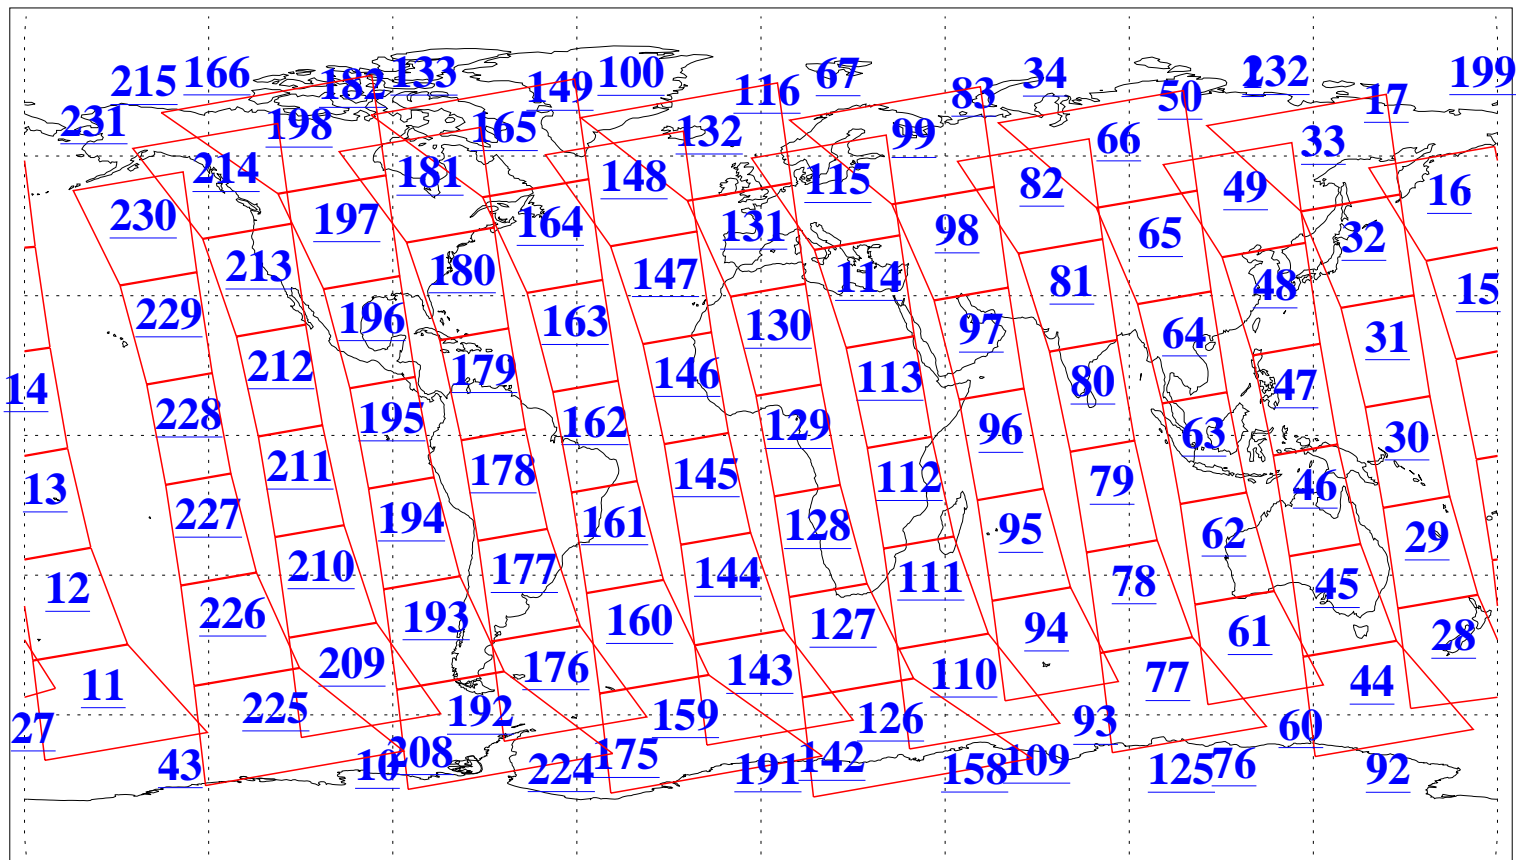

L1B Availability  
AMSU Granules: 240  
HSB Granules: 0  
AIRS Granules: 240

17 Jun 2003  
DoY 168  
Aqua Day 409  
Granules: 1 to 120

Granules: 121 to 240

Legend: AMSU Available, HSB Available, AIRS Available

L1B Availability  
AMSU Granules: 240  
HSB Granules: 0  
AIRS Granules: 240

17 Jun 2003  
DoY 168  
Aqua Day 409

Ascending Granules

Descending Granules

Legend: AMSU Available, HSB Available, AIRS Available