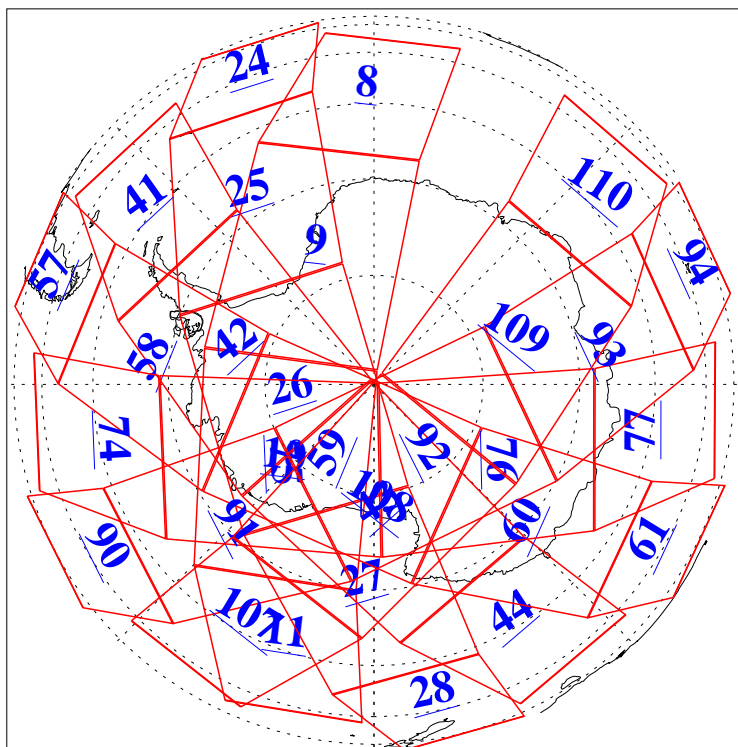

Legend: AMSU Available, *HSB Available*, **AIRS Available**