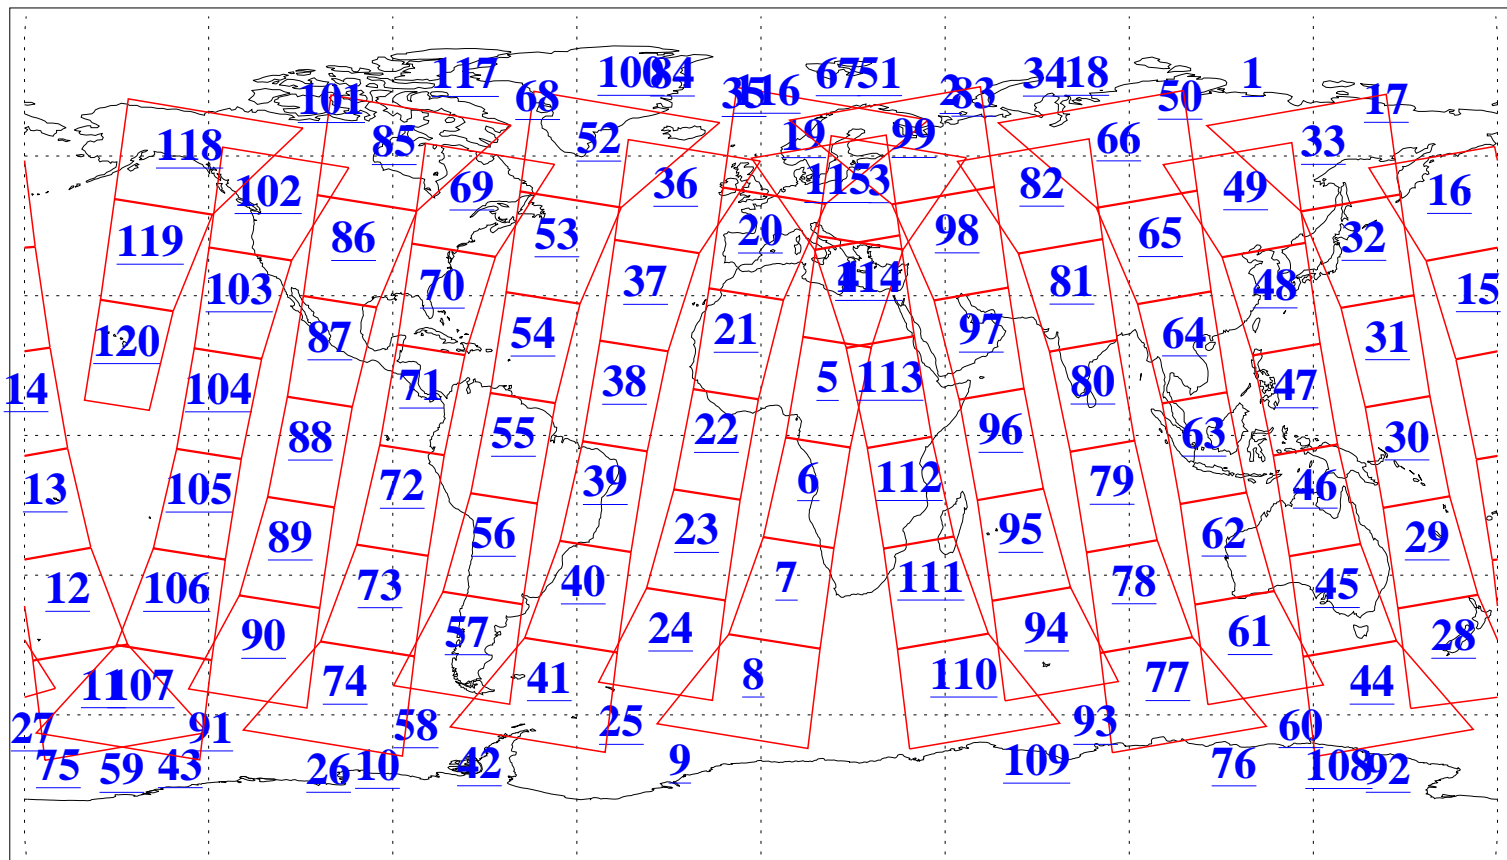

L1B Availability  
AMSU Granules: 240  
HSB Granules: 0  
AIRS Granules: 240

17 Jun 2003  
DoY 168  
Aqua Day 409  
Granules: 1 to 120

Granules: 121 to 240

Legend: AMSU Available, HSB Available, AIRS Available

L1B Availability  
AMSU Granules: 240  
HSB Granules: 0  
AIRS Granules: 240

17 Jun 2003  
DoY 168  
Aqua Day 409

Ascending Granules

Descending Granules

Legend: AMSU Available, HSB Available, AIRS Available

### Northern Hemisphere Granules