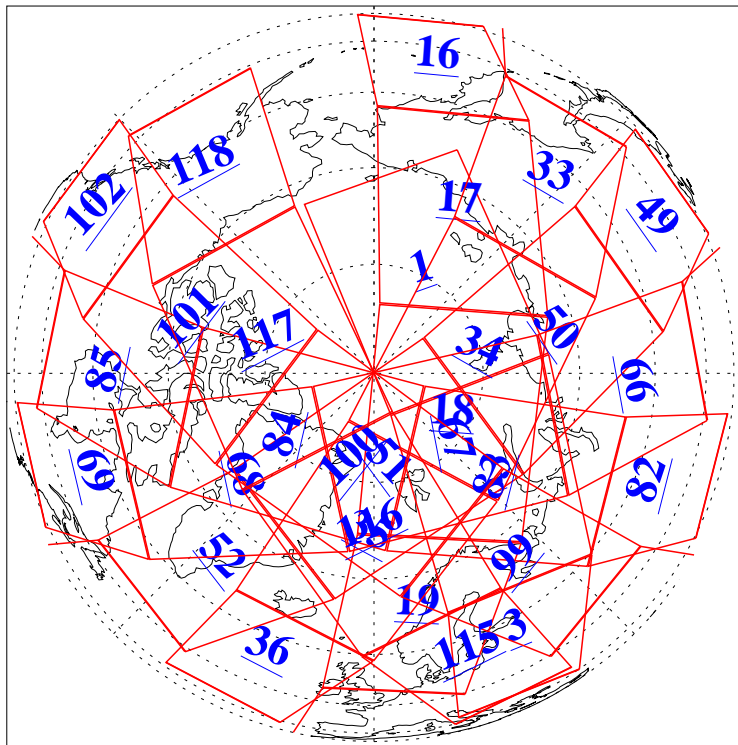

L1B Availability  
AMSU Granules: 240  
HSB Granules: 0  
AIRS Granules: 240

17 Jun 2003  
DoY 168  
Aqua Day 409  
Granules: 1 to 120

Granules: 121 to 240

Legend: AMSU Available, HSB Available, AIRS Available

L1B Availability  
AMSU Granules: 240  
HSB Granules: 0  
AIRS Granules: 240

17 Jun 2003  
DoY 168  
Aqua Day 409

Ascending Granules

Descending Granules

Legend: AMSU Available, HSB Available, AIRS Available

L1B Availability  
AMSU Granules: 240  
HSB Granules: 0  
AIRS Granules: 240

17 Jun 2003  
DoY 168  
Aqua Day 409

### Northern Hemisphere Granules