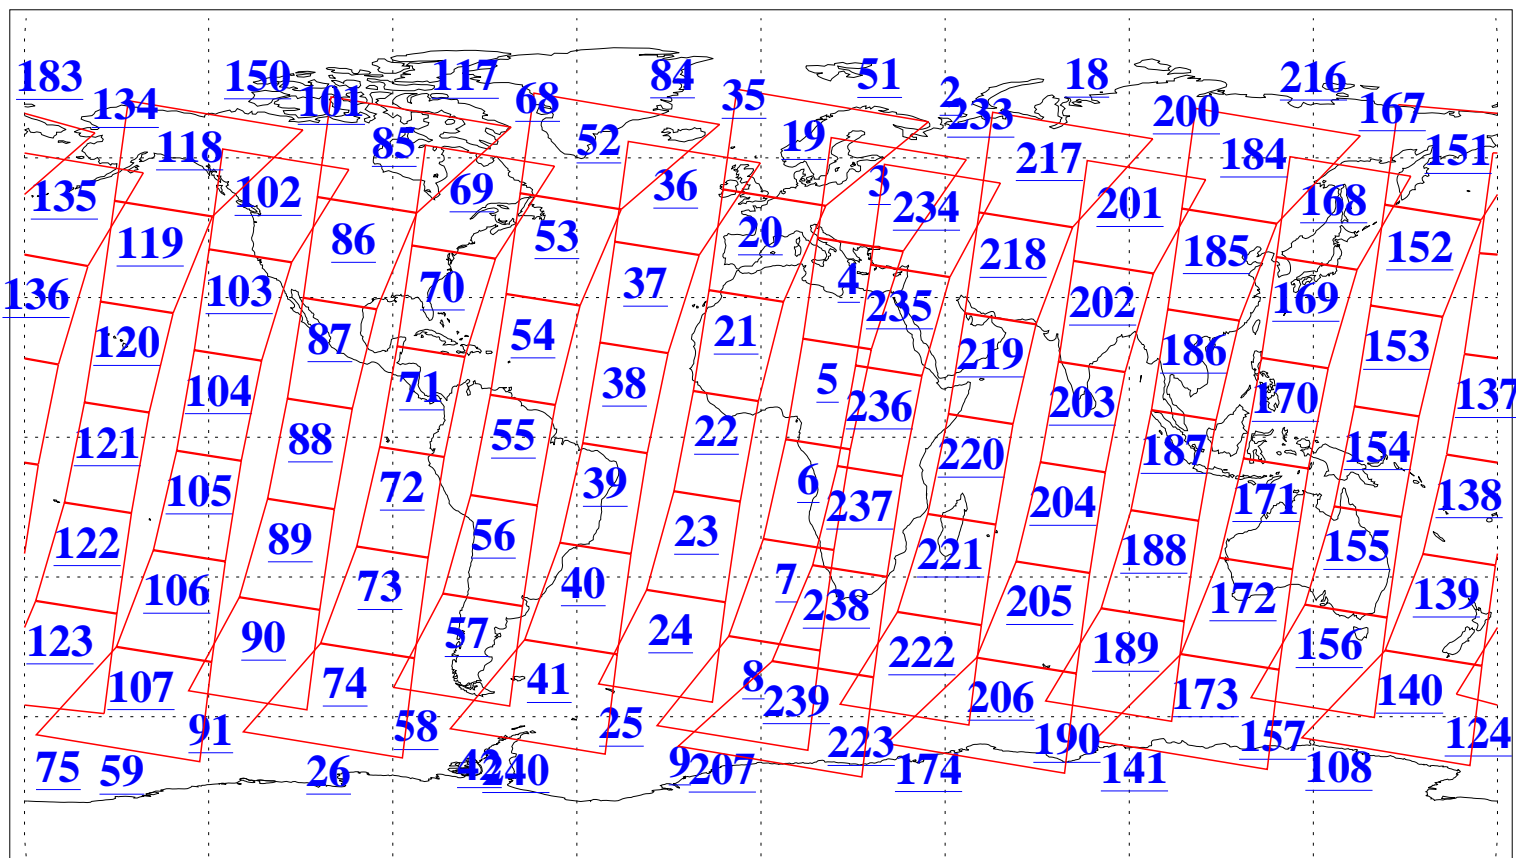

L1B Availability  
AMSU Granules: 240  
HSB Granules: 0  
AIRS Granules: 240

17 Jun 2003  
DoY 168  
Aqua Day 409  
Granules: 1 to 120

Granules: 121 to 240

Legend: AMSU Available, HSB Available, AIRS Available

L1B Availability  
AMSU Granules: 240  
HSB Granules: 0  
AIRS Granules: 240

17 Jun 2003  
DoY 168  
Aqua Day 409

Ascending Granules

Descending Granules

Legend: AMSU Available, HSB Available, AIRS Available