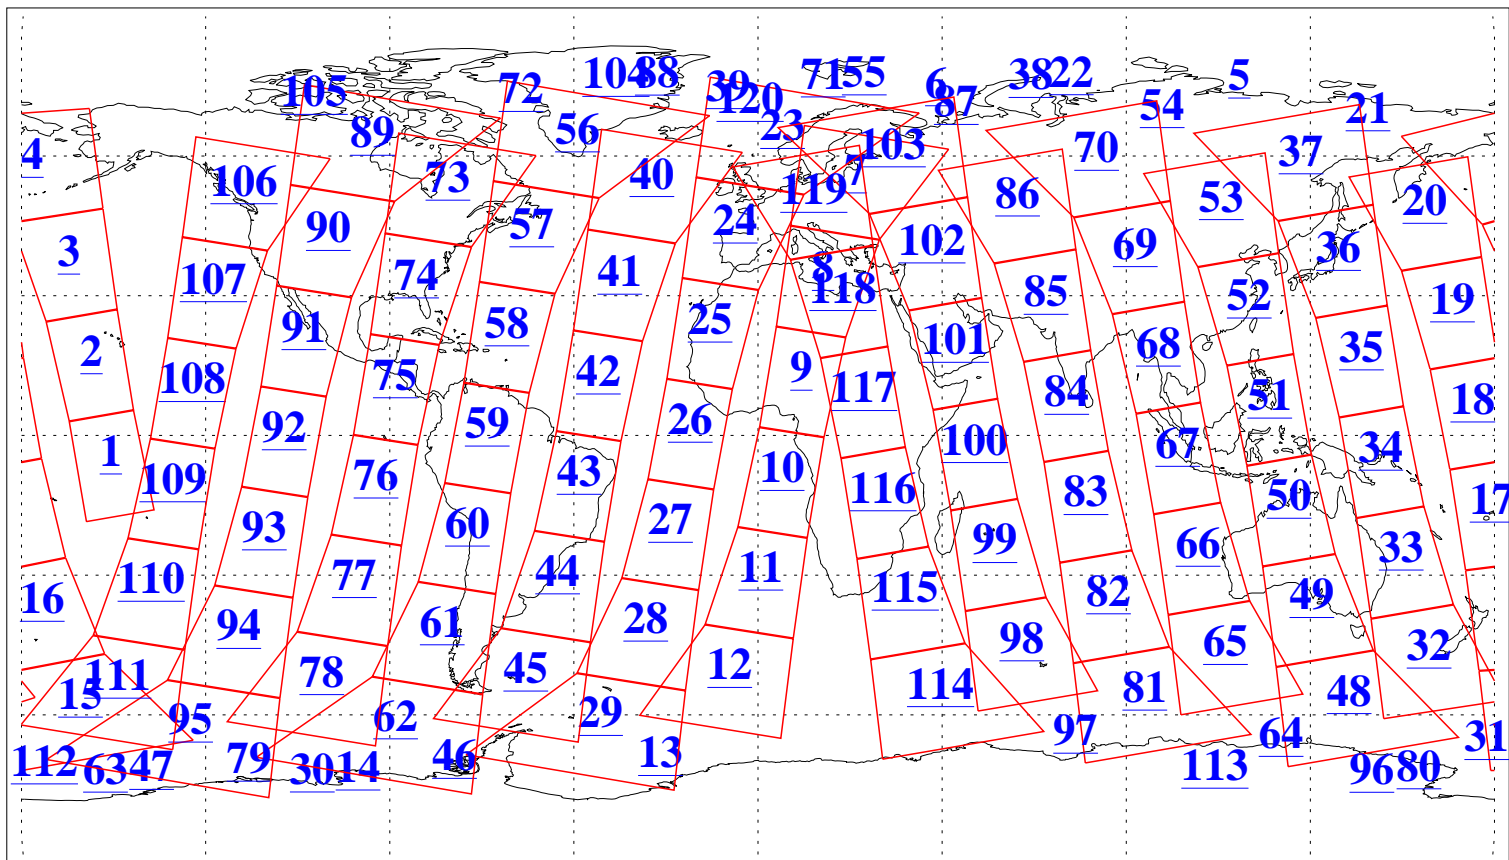

L1B Availability
AMSU Granules: 240
HSB Granules: 0
AIRS Granules: 240

13 Jun 2003
DoY 164
Aqua Day 405
Granules: 1 to 120

Granules: 121 to 240

Legend: AMSU Available, HSB Available, AIRS Available

L1B Availability
AMSU Granules: 240
HSB Granules: 0
AIRS Granules: 240

13 Jun 2003
DoY 164
Aqua Day 405

Ascending Granules

Descending Granules

Legend: AMSU Available, HSB Available, AIRS Available

L1B Availability
AMSU Granules: 240
HSB Granules: 0
AIRS Granules: 240

13 Jun 2003
DoY 164
Aqua Day 405

Northern Hemisphere Granules

Southern Hemisphere Granules

Legend: AMSU Available, HSB Available, AIRS Available