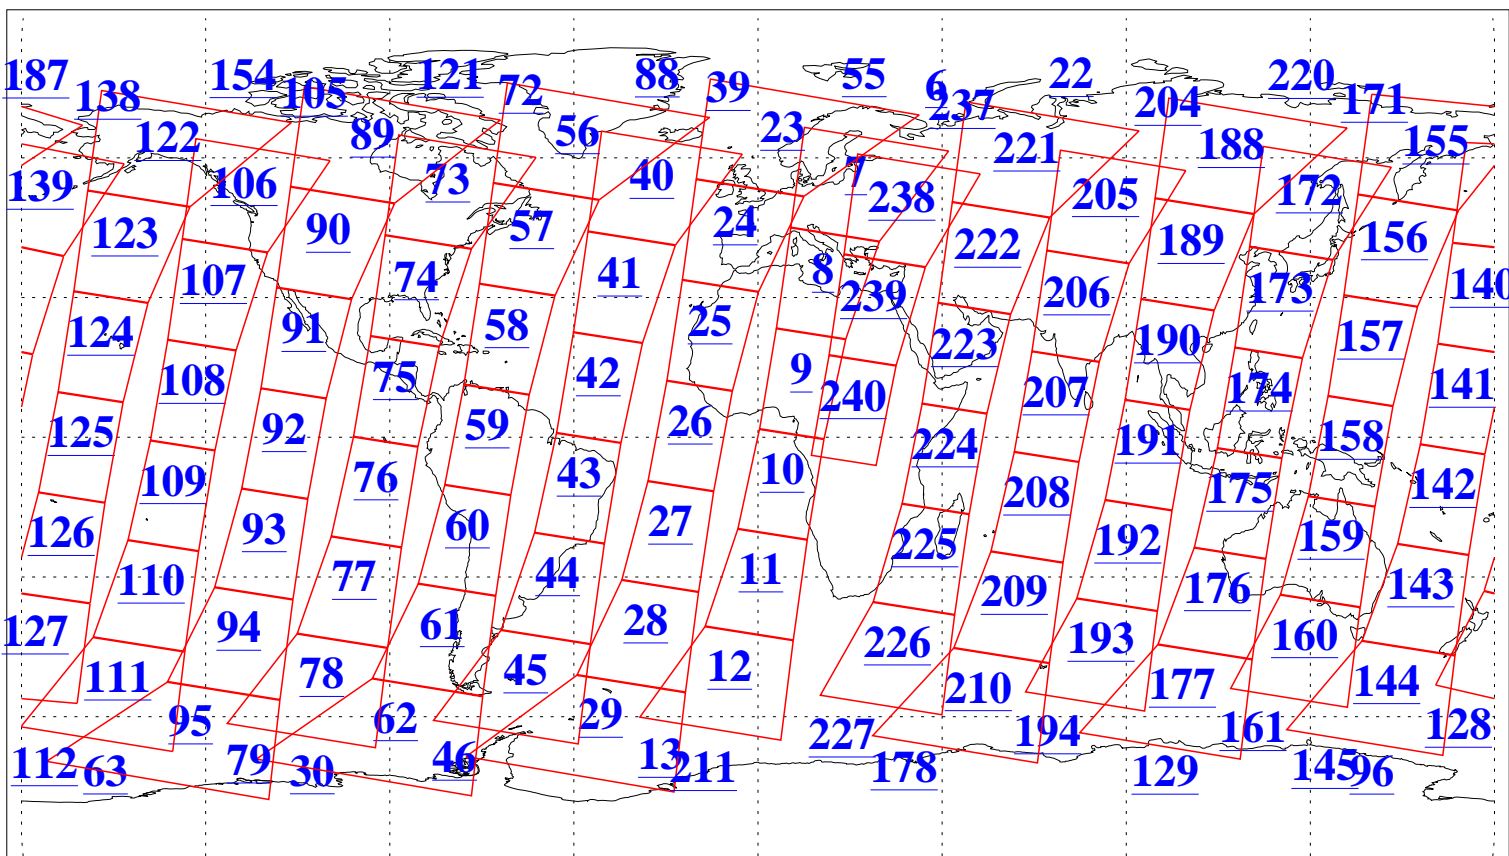

L1B Availability
AMSU Granules: 240
HSB Granules: 0
AIRS Granules: 240

13 Jun 2003
DoY 164
Aqua Day 405
Granules: 1 to 120

Granules: 121 to 240

Legend: AMSU Available, HSB Available, AIRS Available

L1B Availability
AMSU Granules: 240
HSB Granules: 0
AIRS Granules: 240

13 Jun 2003
DoY 164
Aqua Day 405

Ascending Granules

Descending Granules

Legend: AMSU Available, HSB Available, AIRS Available

L1B Availability
AMSU Granules: 240
HSB Granules: 0
AIRS Granules: 240

13 Jun 2003
DoY 164
Aqua Day 405

Northern Hemisphere Granules

Southern Hemisphere Granules

Legend: AMSU Available, HSB Available, AIRS Available