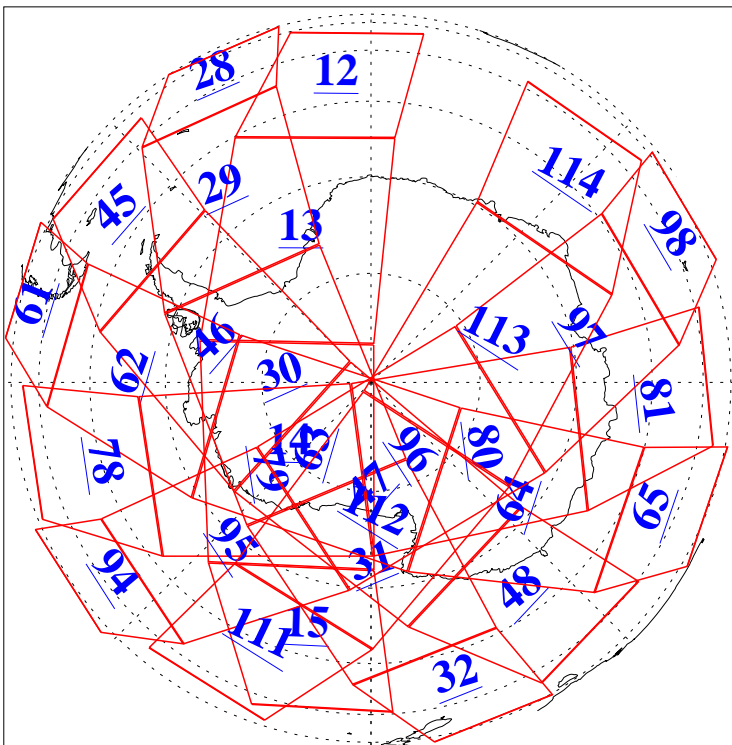

L1B Availability
AMSU Granules: 240
HSB Granules: 0
AIRS Granules: 240

13 Jun 2003
DoY 164
Aqua Day 405
Granules: 1 to 120

Granules: 121 to 240

Legend: AMSU Available, HSB Available, AIRS Available

L1B Availability
AMSU Granules: 240
HSB Granules: 0
AIRS Granules: 240

13 Jun 2003
DoY 164
Aqua Day 405

Ascending Granules

Descending Granules

Legend: AMSU Available, HSB Available, AIRS Available

L1B Availability
AMSU Granules: 240
HSB Granules: 0
AIRS Granules: 240

13 Jun 2003
DoY 164
Aqua Day 405

Northern Hemisphere Granules

Southern Hemisphere Granules

Legend: AMSU Available, HSB Available, AIRS Available