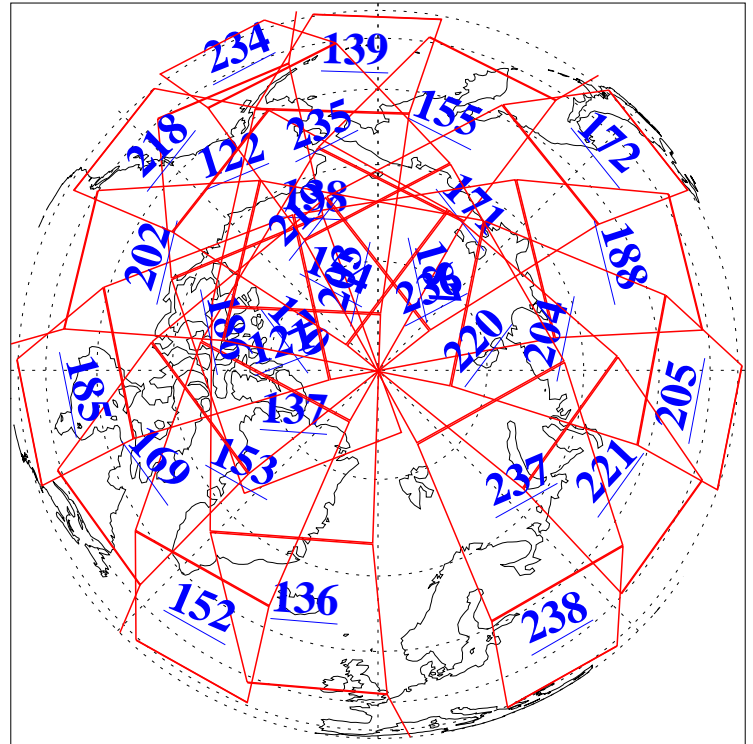

L1B Availability
AMSU Granules: 240
HSB Granules: 0
AIRS Granules: 240

13 Jun 2003
DoY 164
Aqua Day 405
Granules: 1 to 120

Granules: 121 to 240

Legend: AMSU Available, HSB Available, AIRS Available

L1B Availability
AMSU Granules: 240
HSB Granules: 0
AIRS Granules: 240

13 Jun 2003
DoY 164
Aqua Day 405

Ascending Granules

Descending Granules

Legend: AMSU Available, HSB Available, AIRS Available

L1B Availability
AMSU Granules: 240
HSB Granules: 0
AIRS Granules: 240

13 Jun 2003
DoY 164
Aqua Day 405

Northern Hemisphere Granules

Southern Hemisphere Granules

Legend: AMSU Available, HSB Available, AIRS Available