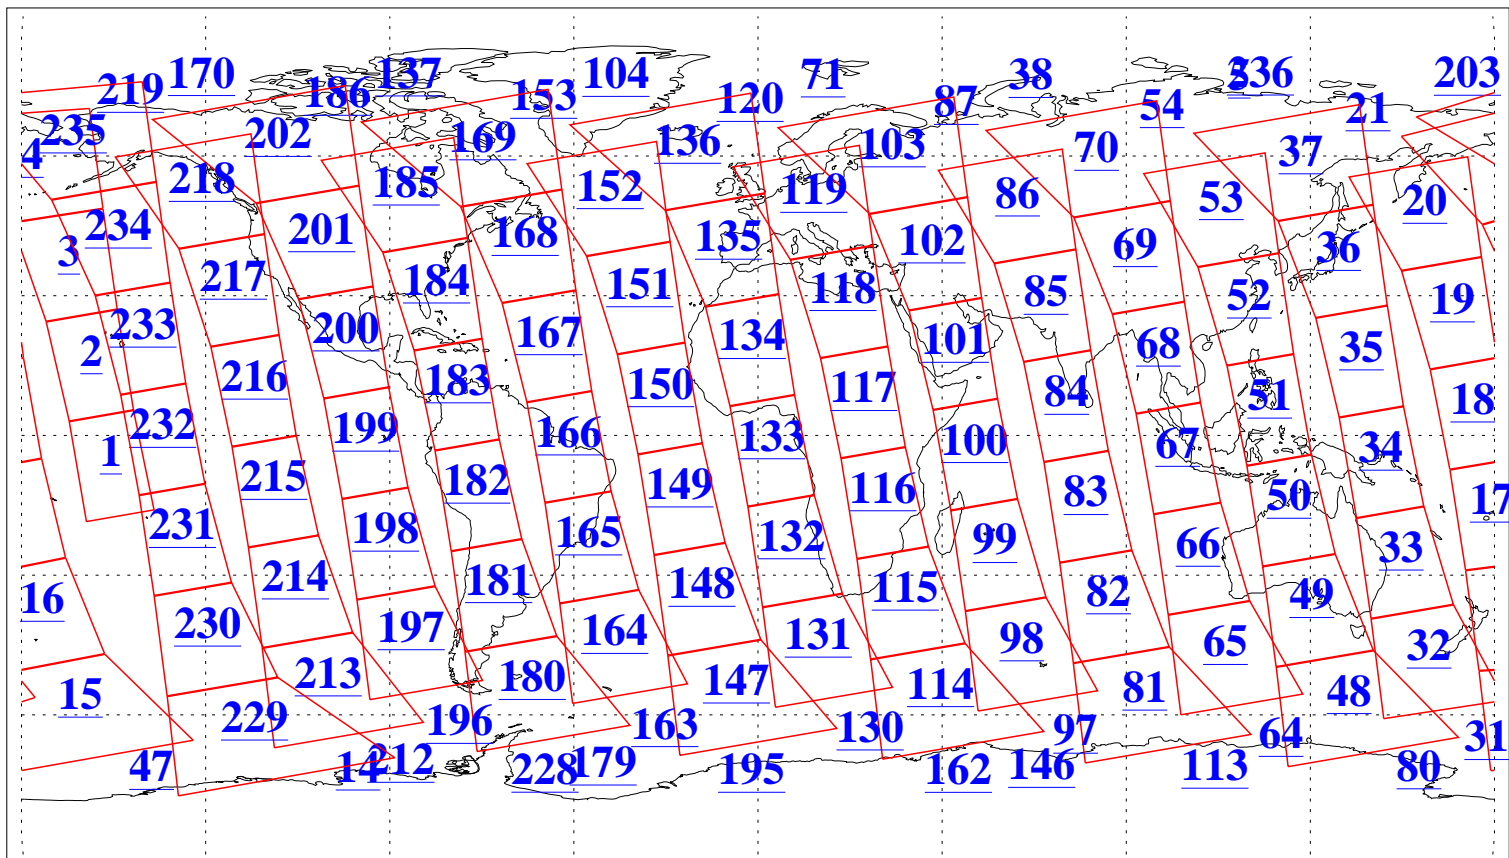

L1B Availability
AMSU Granules: 240
HSB Granules: 0
AIRS Granules: 240

13 Jun 2003
DoY 164
Aqua Day 405
Granules: 1 to 120

Granules: 121 to 240

Legend: AMSU Available, HSB Available, AIRS Available

L1B Availability
AMSU Granules: 240
HSB Granules: 0
AIRS Granules: 240

13 Jun 2003
DoY 164
Aqua Day 405

Ascending Granules

Descending Granules

Legend: AMSU Available, HSB Available, AIRS Available

L1B Availability
AMSU Granules: 240
HSB Granules: 0
AIRS Granules: 240

13 Jun 2003
DoY 164
Aqua Day 405

Northern Hemisphere Granules

Southern Hemisphere Granules

Legend: AMSU Available, HSB Available, AIRS Available