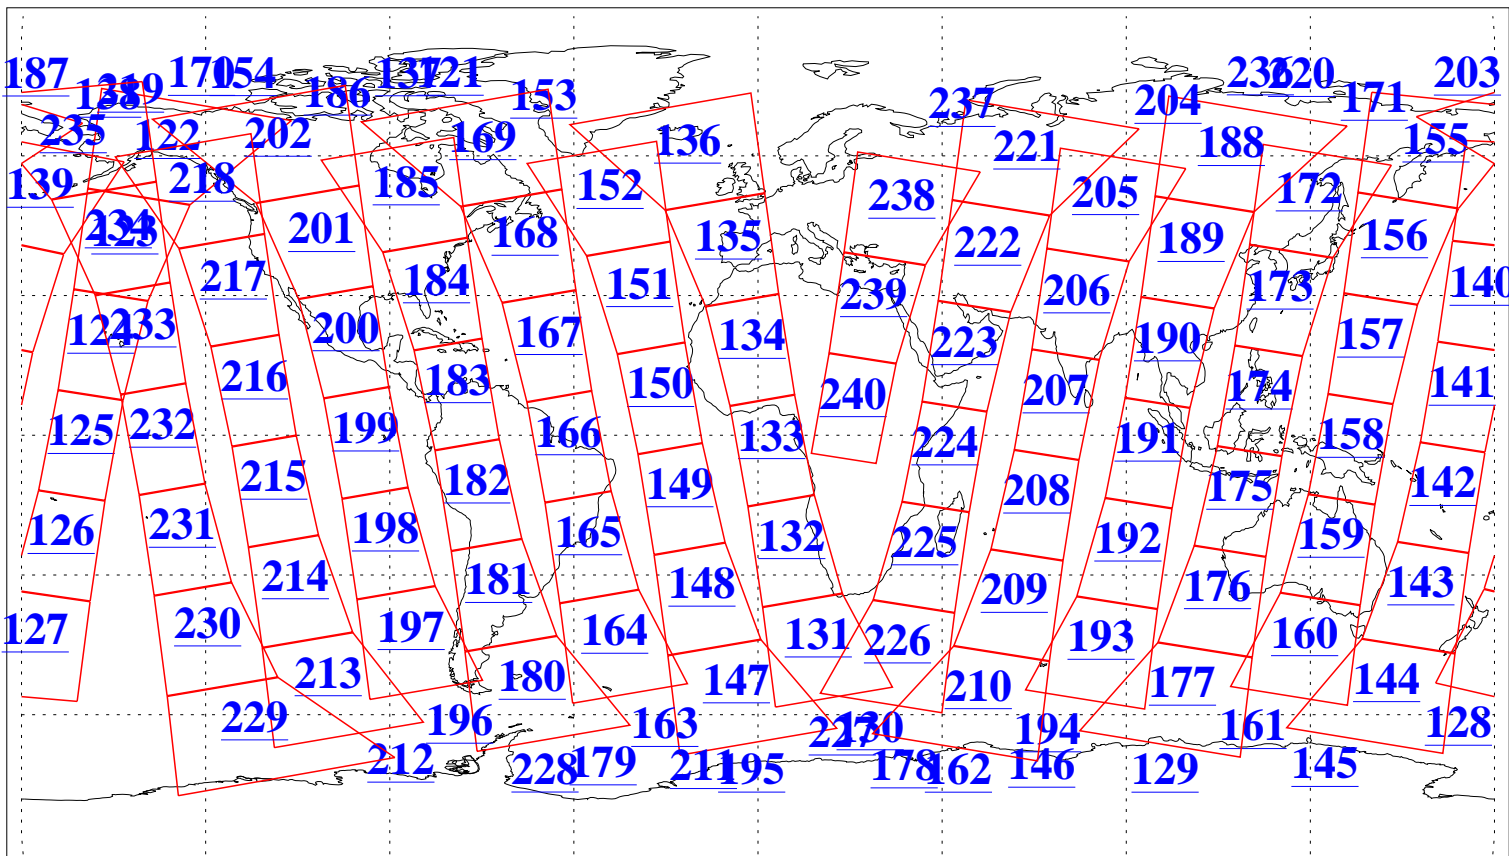

L1B Availability
AMSU Granules: 240
HSB Granules: 0
AIRS Granules: 240

13 Jun 2003
DoY 164
Aqua Day 405
Granules: 1 to 120

Granules: 121 to 240

Legend: AMSU Available, HSB Available, AIRS Available

L1B Availability
AMSU Granules: 240
HSB Granules: 0
AIRS Granules: 240

13 Jun 2003
DoY 164
Aqua Day 405

Ascending Granules

Descending Granules

Legend: AMSU Available, HSB Available, AIRS Available

L1B Availability
AMSU Granules: 240
HSB Granules: 0
AIRS Granules: 240

13 Jun 2003
DoY 164
Aqua Day 405