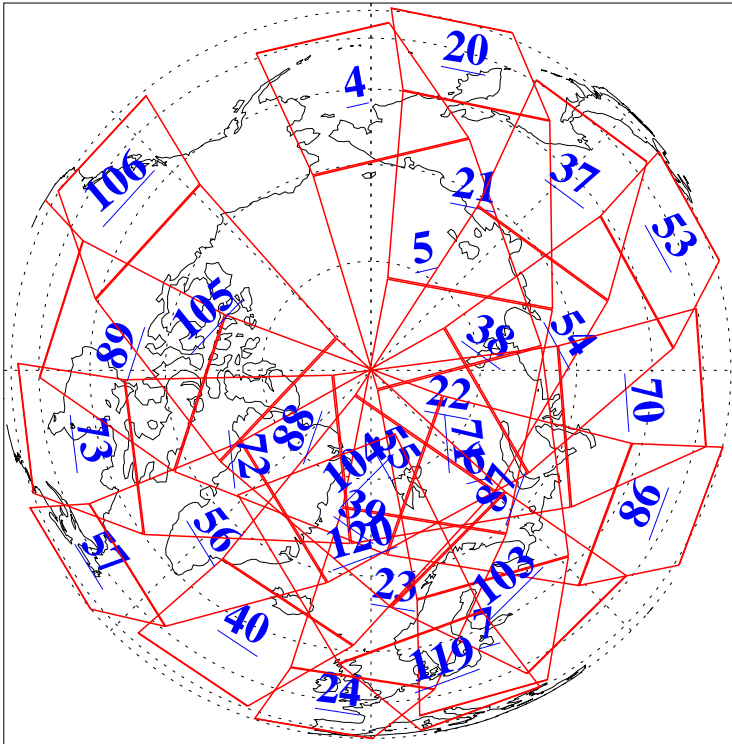

L1B Availability
AMSU Granules: 240
HSB Granules: 0
AIRS Granules: 240

13 Jun 2003
DoY 164
Aqua Day 405
Granules: 1 to 120

Granules: 121 to 240

Legend: AMSU Available, HSB Available, AIRS Available

L1B Availability
AMSU Granules: 240
HSB Granules: 0
AIRS Granules: 240

13 Jun 2003
DoY 164
Aqua Day 405

Ascending Granules

Descending Granules

Legend: AMSU Available, HSB Available, AIRS Available

L1B Availability
AMSU Granules: 240
HSB Granules: 0
AIRS Granules: 240

13 Jun 2003
DoY 164
Aqua Day 405

Northern Hemisphere Granules

Southern Hemisphere Granules

Legend: AMSU Available, HSB Available, AIRS Available