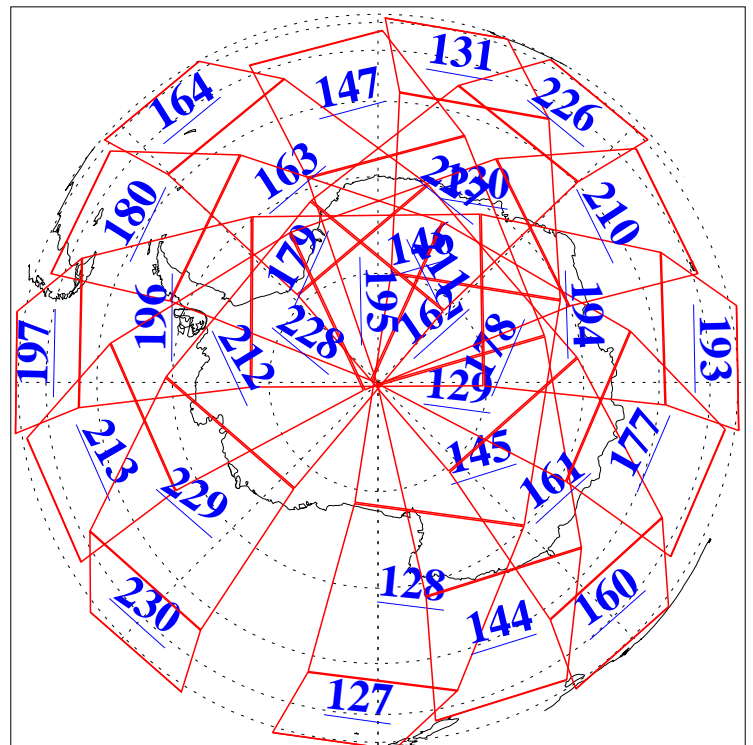

L1B Availability
AMSU Granules: 240
HSB Granules: 0
AIRS Granules: 240

13 Jun 2003
DoY 164
Aqua Day 405
Granules: 1 to 120

Granules: 121 to 240

Legend: AMSU Available, HSB Available, AIRS Available

L1B Availability
AMSU Granules: 240
HSB Granules: 0
AIRS Granules: 240

13 Jun 2003
DoY 164
Aqua Day 405

Ascending Granules

Descending Granules

Legend: AMSU Available, HSB Available, AIRS Available

L1B Availability
AMSU Granules: 240
HSB Granules: 0
AIRS Granules: 240

13 Jun 2003
DoY 164
Aqua Day 405

Northern Hemisphere Granules

Southern Hemisphere Granules

Legend: AMSU Available, HSB Available, AIRS Available