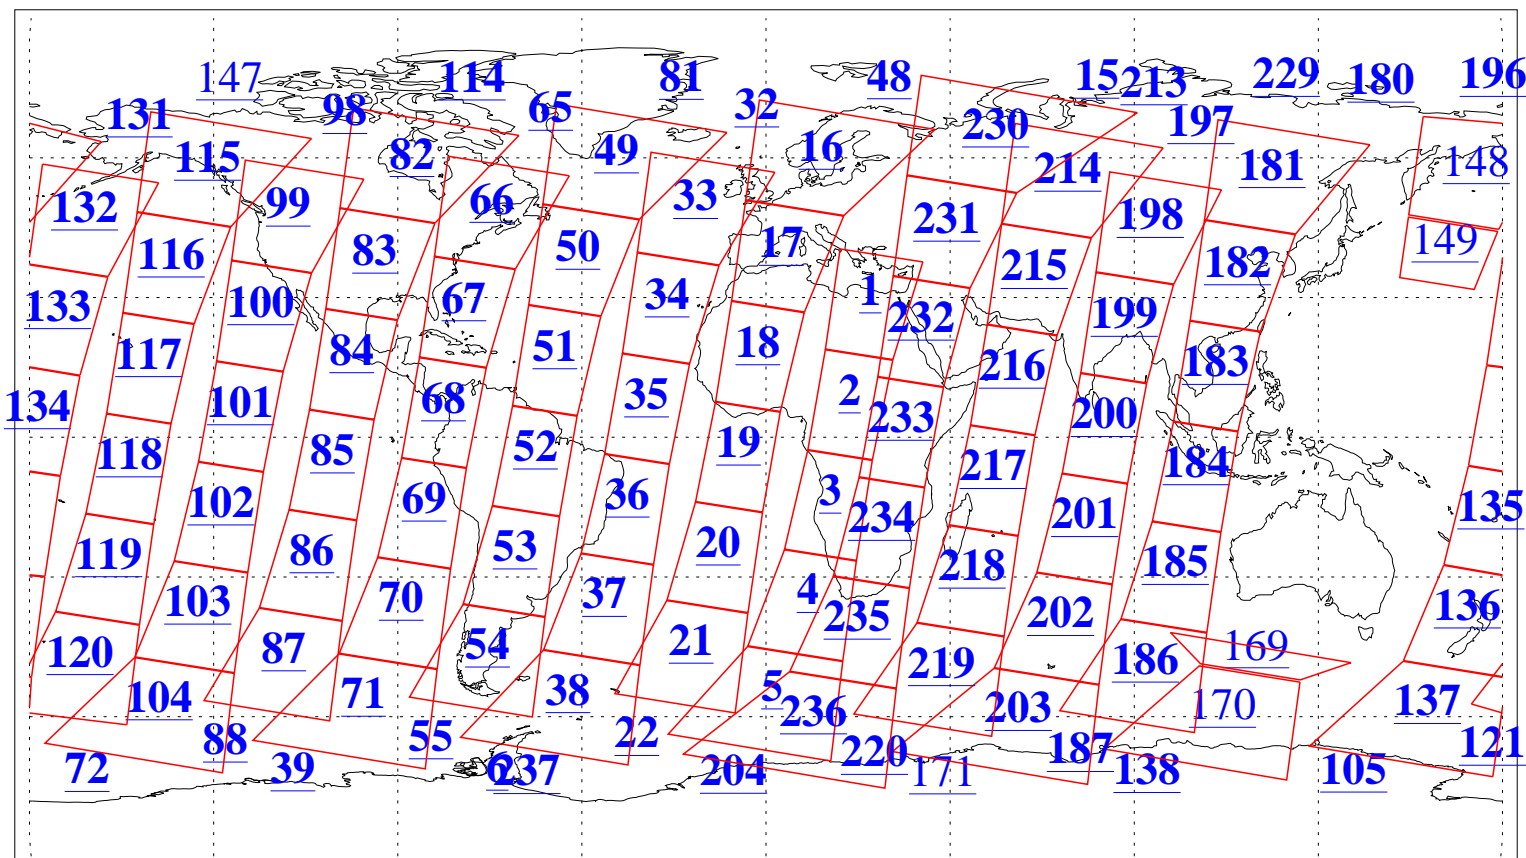

L1B Availability  
AMSU Granules: 221  
HSB Granules: 0  
AIRS Granules: 207

12 Jun 2003  
DoY 163  
Aqua Day 404  
Granules: 1 to 120

Granules: 121 to 240

Legend: AMSU Available, HSB Available, AIRS Available

L1B Availability  
AMSU Granules: 221  
HSB Granules: 0  
AIRS Granules: 207

12 Jun 2003  
DoY 163  
Aqua Day 404

Ascending Granules

Descending Granules

Legend: AMSU Available, HSB Available, AIRS Available

L1B Availability  
 AMSU Granules: 221  
 HSB Granules: 0  
 AIRS Granules: 207

12 Jun 2003  
 DoY 163  
 Aqua Day 404

Northern Hemisphere Granules

Southern Hemisphere Granules

Legend: AMSU Available, HSB Available, AIRS Available