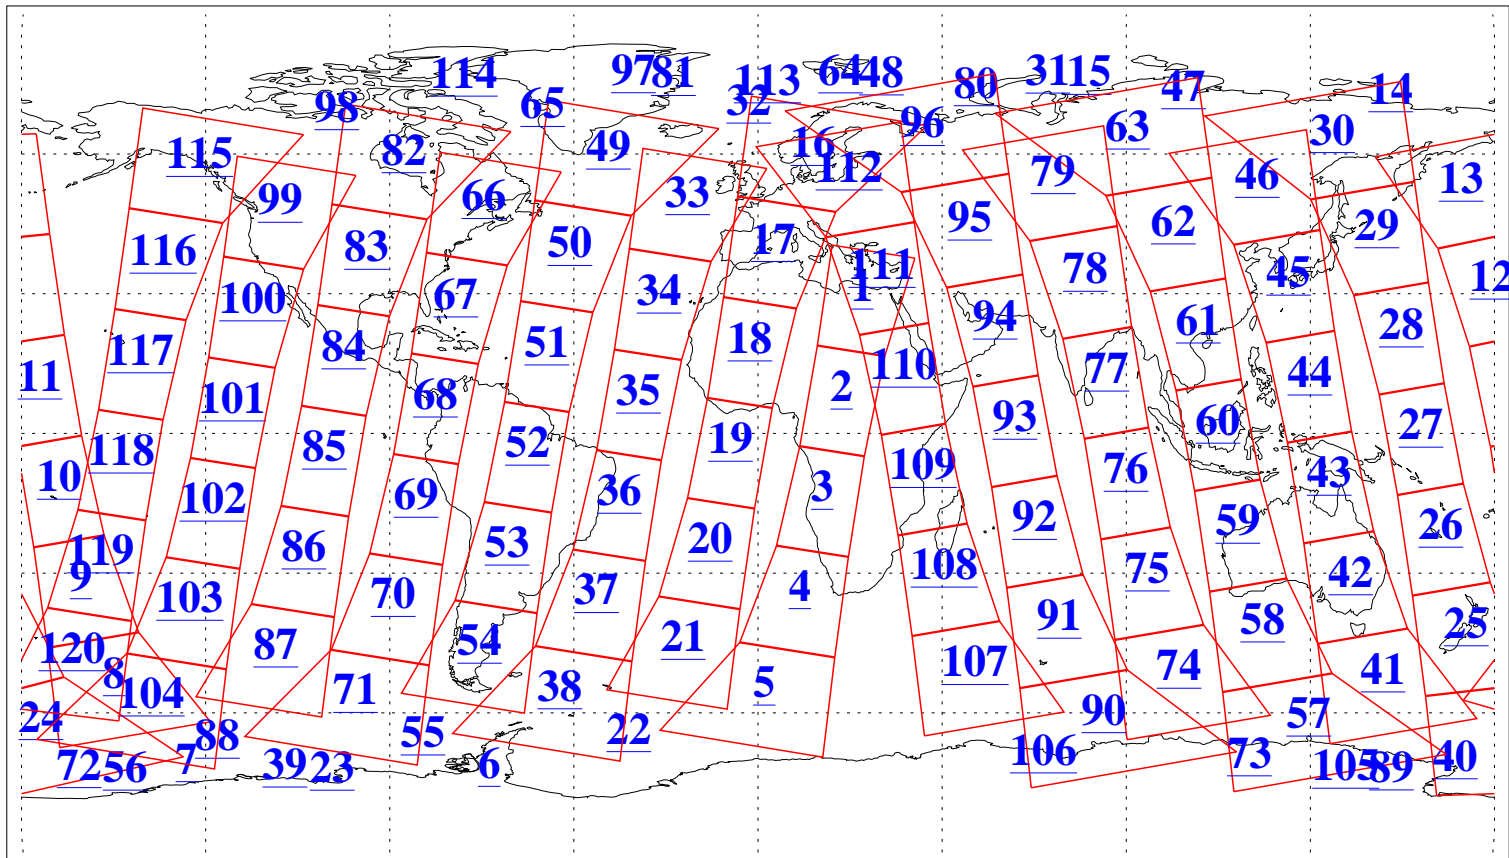

L1B Availability  
AMSU Granules: 221  
HSB Granules: 0  
AIRS Granules: 207

12 Jun 2003  
DoY 163  
Aqua Day 404  
Granules: 1 to 120

Granules: 121 to 240

Legend: AMSU Available, HSB Available, AIRS Available

L1B Availability  
AMSU Granules: 221  
HSB Granules: 0  
AIRS Granules: 207

12 Jun 2003  
DoY 163  
Aqua Day 404

Ascending Granules

Descending Granules

Legend: AMSU Available, HSB Available, AIRS Available

L1B Availability  
 AMSU Granules: 221  
 HSB Granules: 0  
 AIRS Granules: 207

12 Jun 2003  
 DoY 163  
 Aqua Day 404

Northern Hemisphere Granules

Southern Hemisphere Granules

Legend: AMSU Available, HSB Available, AIRS Available