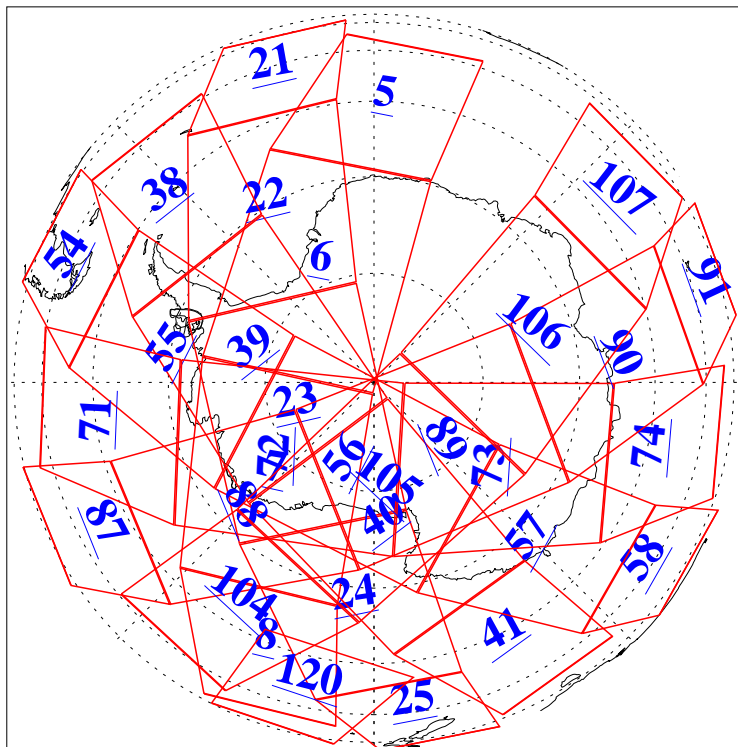

L1B Availability  
AMSU Granules: 221  
HSB Granules: 0  
AIRS Granules: 207

12 Jun 2003  
DoY 163  
Aqua Day 404  
Granules: 1 to 120

Granules: 121 to 240

Legend: AMSU Available, HSB Available, AIRS Available

L1B Availability  
AMSU Granules: 221  
HSB Granules: 0  
AIRS Granules: 207

12 Jun 2003  
DoY 163  
Aqua Day 404

Ascending Granules

Descending Granules

Legend: AMSU Available, HSB Available, AIRS Available

L1B Availability  
 AMSU Granules: 221  
 HSB Granules: 0  
 AIRS Granules: 207

12 Jun 2003  
 DoY 163  
 Aqua Day 404

Northern Hemisphere Granules

Southern Hemisphere Granules

Legend: AMSU Available, HSB Available, AIRS Available