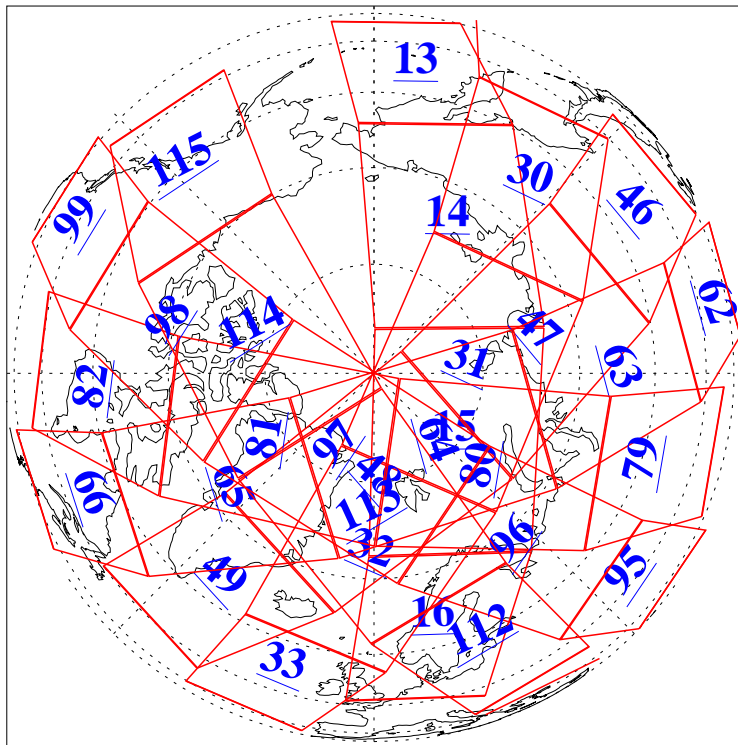

L1B Availability  
AMSU Granules: 221  
HSB Granules: 0  
AIRS Granules: 207

12 Jun 2003  
DoY 163  
Aqua Day 404  
Granules: 1 to 120

Granules: 121 to 240

Legend: AMSU Available, HSB Available, AIRS Available

L1B Availability  
AMSU Granules: 221  
HSB Granules: 0  
AIRS Granules: 207

12 Jun 2003  
DoY 163  
Aqua Day 404

Ascending Granules

Descending Granules

Legend: AMSU Available, HSB Available, AIRS Available

L1B Availability  
 AMSU Granules: 221  
 HSB Granules: 0  
 AIRS Granules: 207

12 Jun 2003  
 DoY 163  
 Aqua Day 404

Northern Hemisphere Granules

Southern Hemisphere Granules

Legend: AMSU Available, HSB Available, AIRS Available