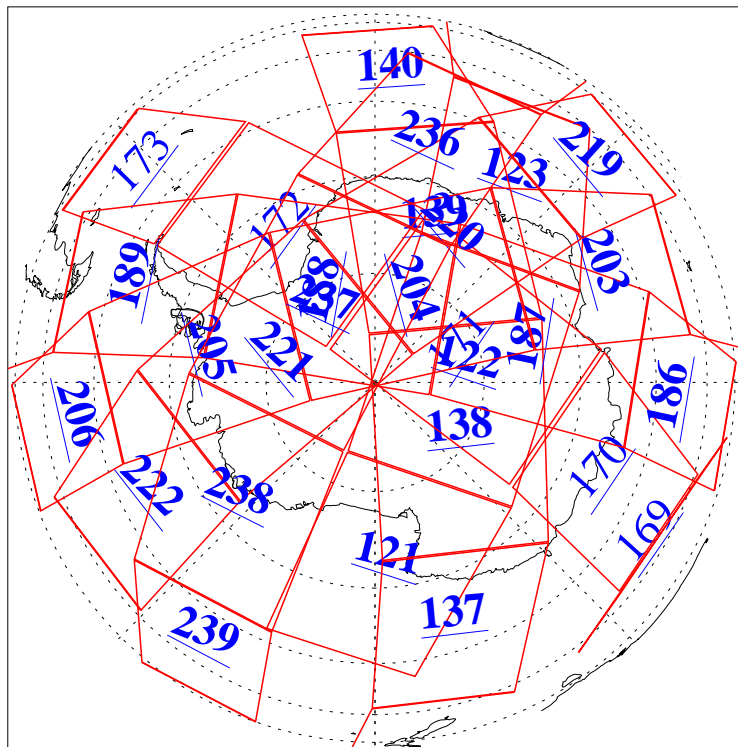

L1B Availability  
AMSU Granules: 221  
HSB Granules: 0  
AIRS Granules: 207

12 Jun 2003  
DoY 163  
Aqua Day 404  
Granules: 1 to 120

Granules: 121 to 240

Legend: AMSU Available, HSB Available, AIRS Available

L1B Availability  
AMSU Granules: 221  
HSB Granules: 0  
AIRS Granules: 207

12 Jun 2003  
DoY 163  
Aqua Day 404

Ascending Granules

Descending Granules

Legend: AMSU Available, HSB Available, AIRS Available

L1B Availability  
 AMSU Granules: 221  
 HSB Granules: 0  
 AIRS Granules: 207

12 Jun 2003  
 DoY 163  
 Aqua Day 404

Northern Hemisphere Granules

Southern Hemisphere Granules

Legend: AMSU Available, HSB Available, AIRS Available