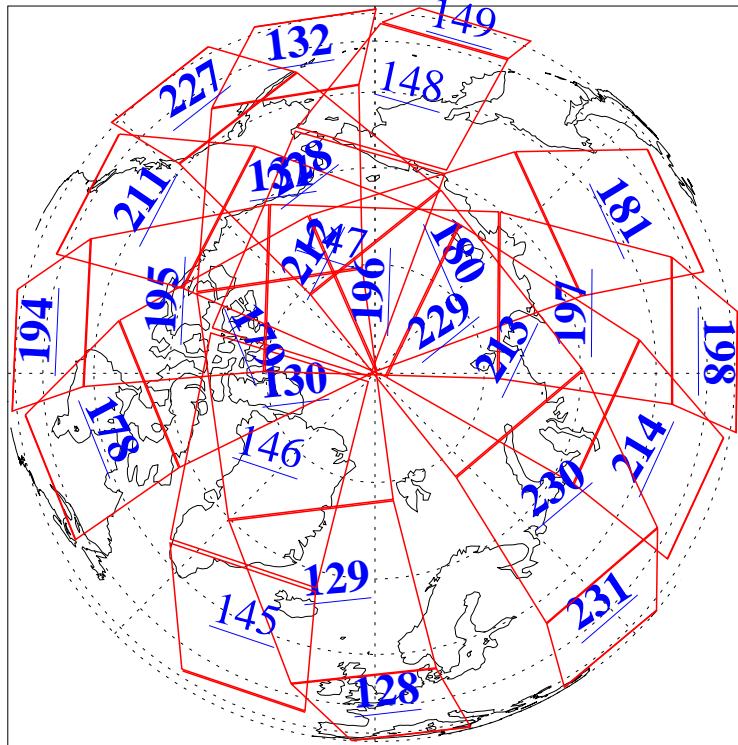

L1B Availability  
AMSU Granules: 221  
HSB Granules: 0  
AIRS Granules: 207

12 Jun 2003  
DoY 163  
Aqua Day 404

Ascending Granules

Descending Granules

Legend: AMSU Available, HSB Available, AIRS Available

L1B Availability  
 AMSU Granules: 221  
 HSB Granules: 0  
 AIRS Granules: 207

12 Jun 2003  
 DoY 163  
 Aqua Day 404

Northern Hemisphere Granules

Southern Hemisphere Granules

Legend: AMSU Available, HSB Available, AIRS Available