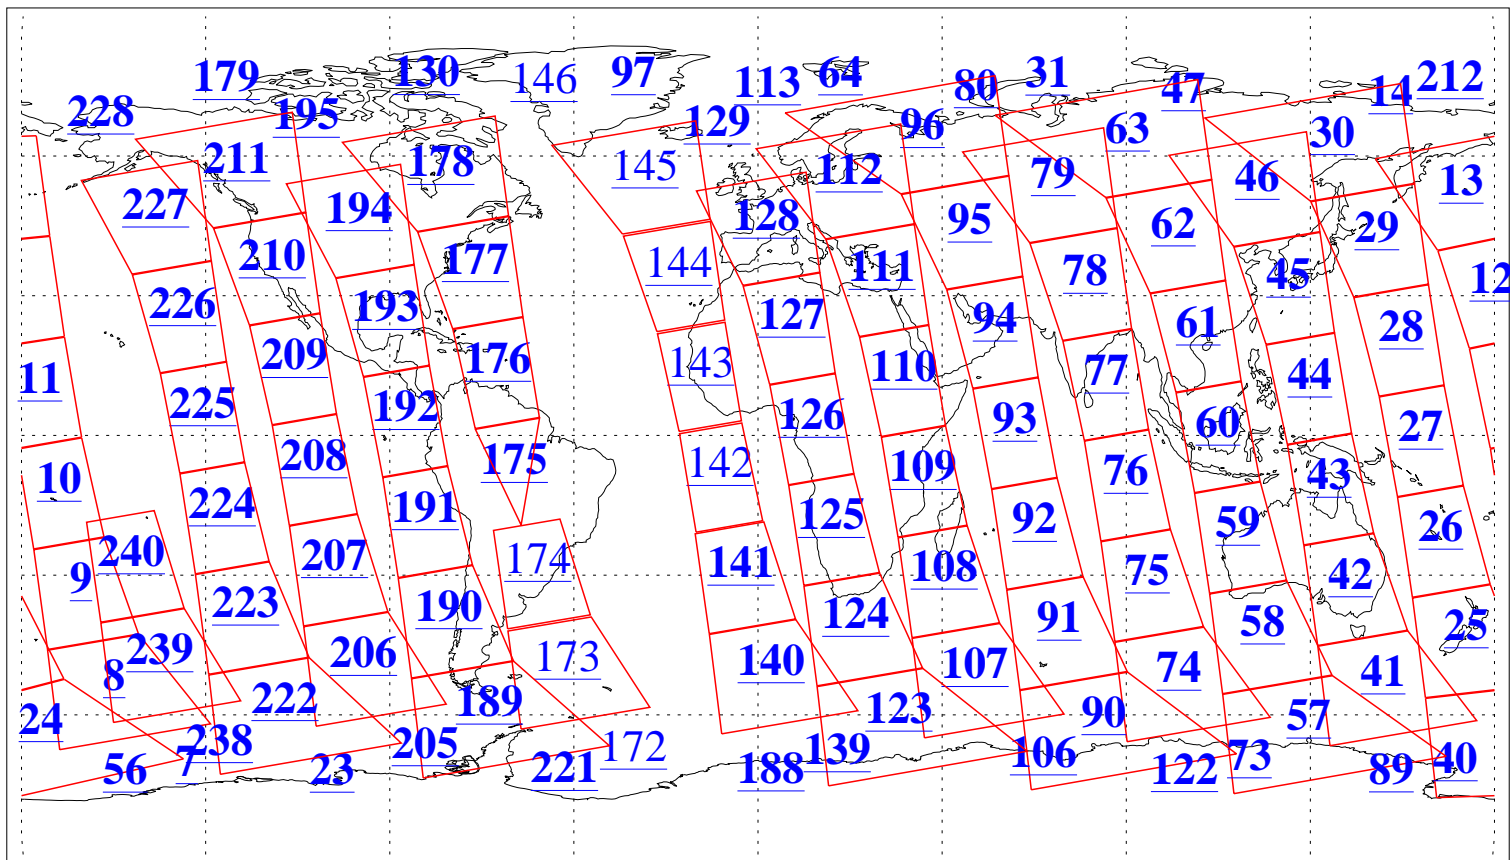

L1B Availability  
AMSU Granules: 221  
HSB Granules: 0  
AIRS Granules: 207

12 Jun 2003  
DoY 163  
Aqua Day 404  
Granules: 1 to 120

Granules: 121 to 240

Legend: AMSU Available, HSB Available, AIRS Available

L1B Availability  
AMSU Granules: 221  
HSB Granules: 0  
AIRS Granules: 207

12 Jun 2003  
DoY 163  
Aqua Day 404

Ascending Granules

Descending Granules

Legend: AMSU Available, HSB Available, AIRS Available

L1B Availability  
 AMSU Granules: 221  
 HSB Granules: 0  
 AIRS Granules: 207

12 Jun 2003  
 DoY 163  
 Aqua Day 404

Northern Hemisphere Granules

Southern Hemisphere Granules

Legend: AMSU Available, HSB Available, AIRS Available