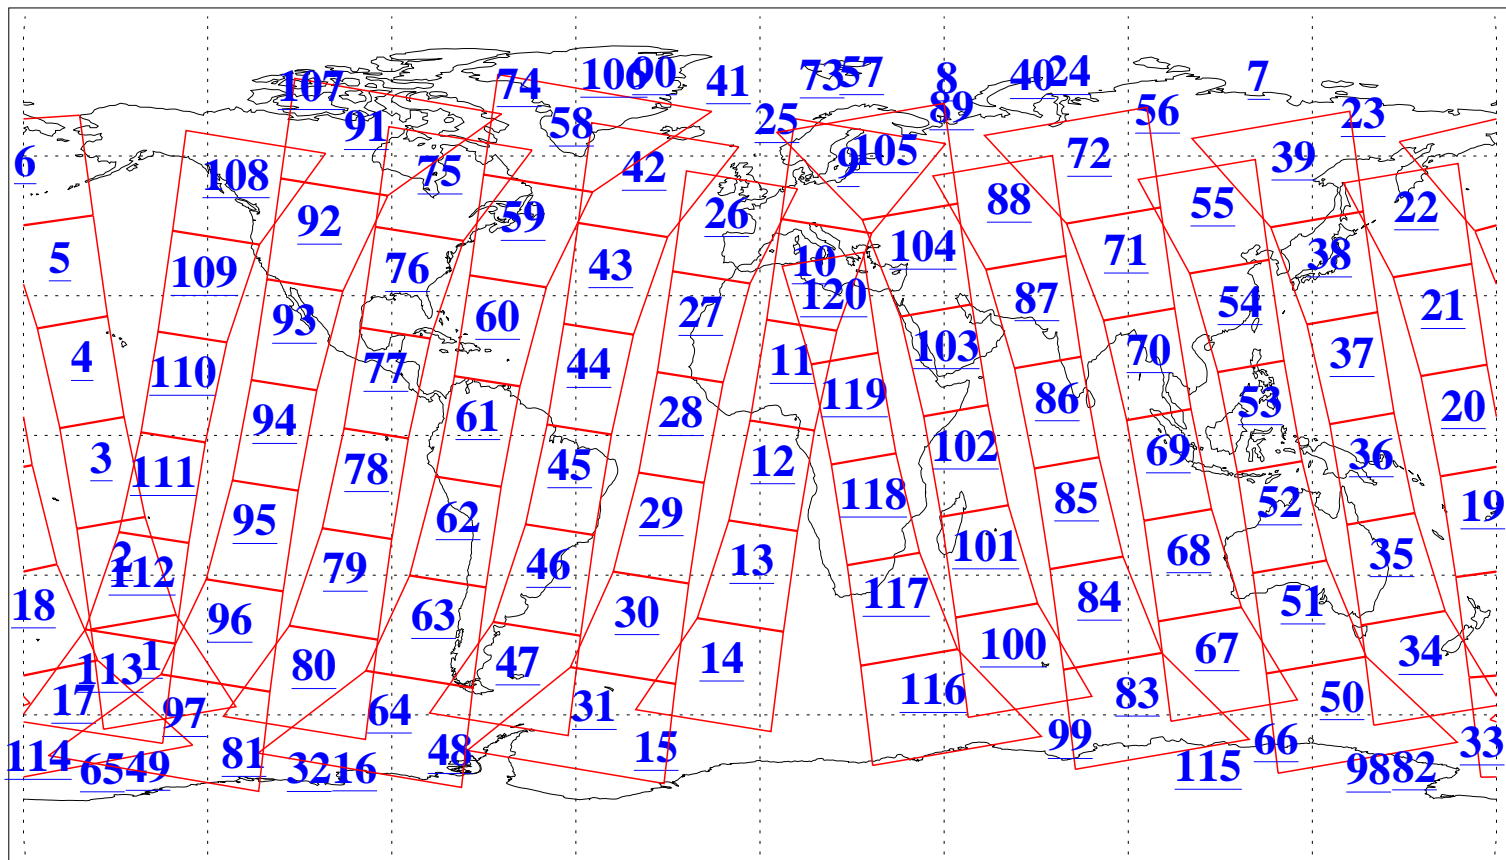

L1B Availability
AMSU Granules: 240
HSB Granules: 0
AIRS Granules: 240

11 Jun 2003
DoY 162
Aqua Day 403
Granules: 1 to 120

Granules: 121 to 240

Legend: AMSU Available, HSB Available, AIRS Available

L1B Availability
AMSU Granules: 240
HSB Granules: 0
AIRS Granules: 240

11 Jun 2003
DoY 162
Aqua Day 403

Ascending Granules

Descending Granules

Legend: AMSU Available, HSB Available, AIRS Available

L1B Availability
 AMSU Granules: 240
 HSB Granules: 0
 AIRS Granules: 240

11 Jun 2003
 DoY 162
 Aqua Day 403

Northern Hemisphere Granules

Southern Hemisphere Granules

Legend: AMSU Available, HSB Available, AIRS Available