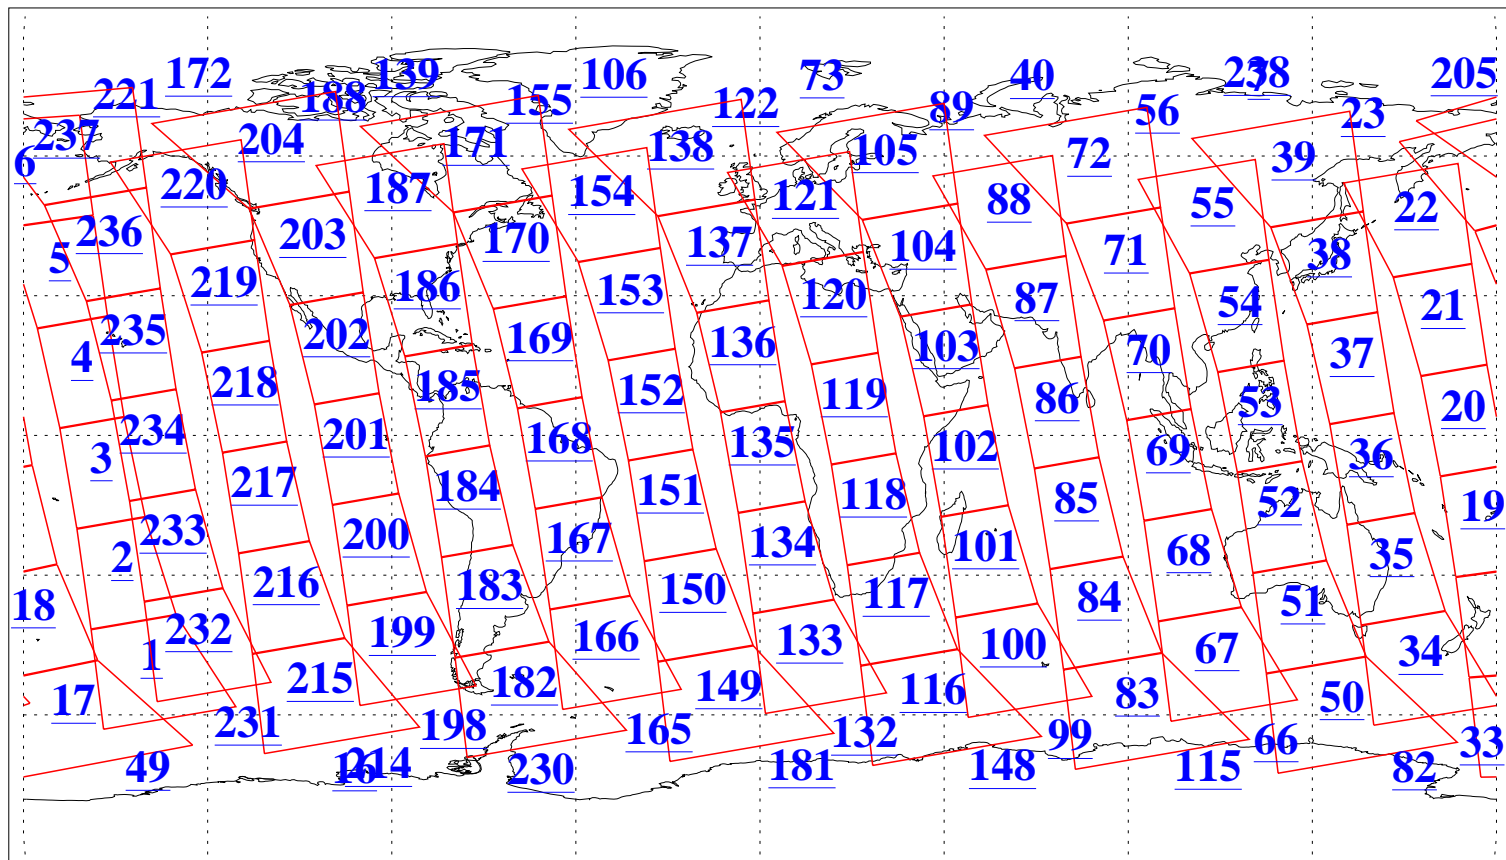

L1B Availability
AMSU Granules: 240
HSB Granules: 0
AIRS Granules: 240

11 Jun 2003
DoY 162
Aqua Day 403
Granules: 1 to 120

Granules: 121 to 240

Legend: AMSU Available, HSB Available, AIRS Available

L1B Availability
AMSU Granules: 240
HSB Granules: 0
AIRS Granules: 240

11 Jun 2003
DoY 162
Aqua Day 403

Ascending Granules

Descending Granules

Legend: AMSU Available, HSB Available, AIRS Available

L1B Availability
 AMSU Granules: 240
 HSB Granules: 0
 AIRS Granules: 240

11 Jun 2003
 DoY 162
 Aqua Day 403

Northern Hemisphere Granules

Southern Hemisphere Granules

Legend: AMSU Available, HSB Available, AIRS Available