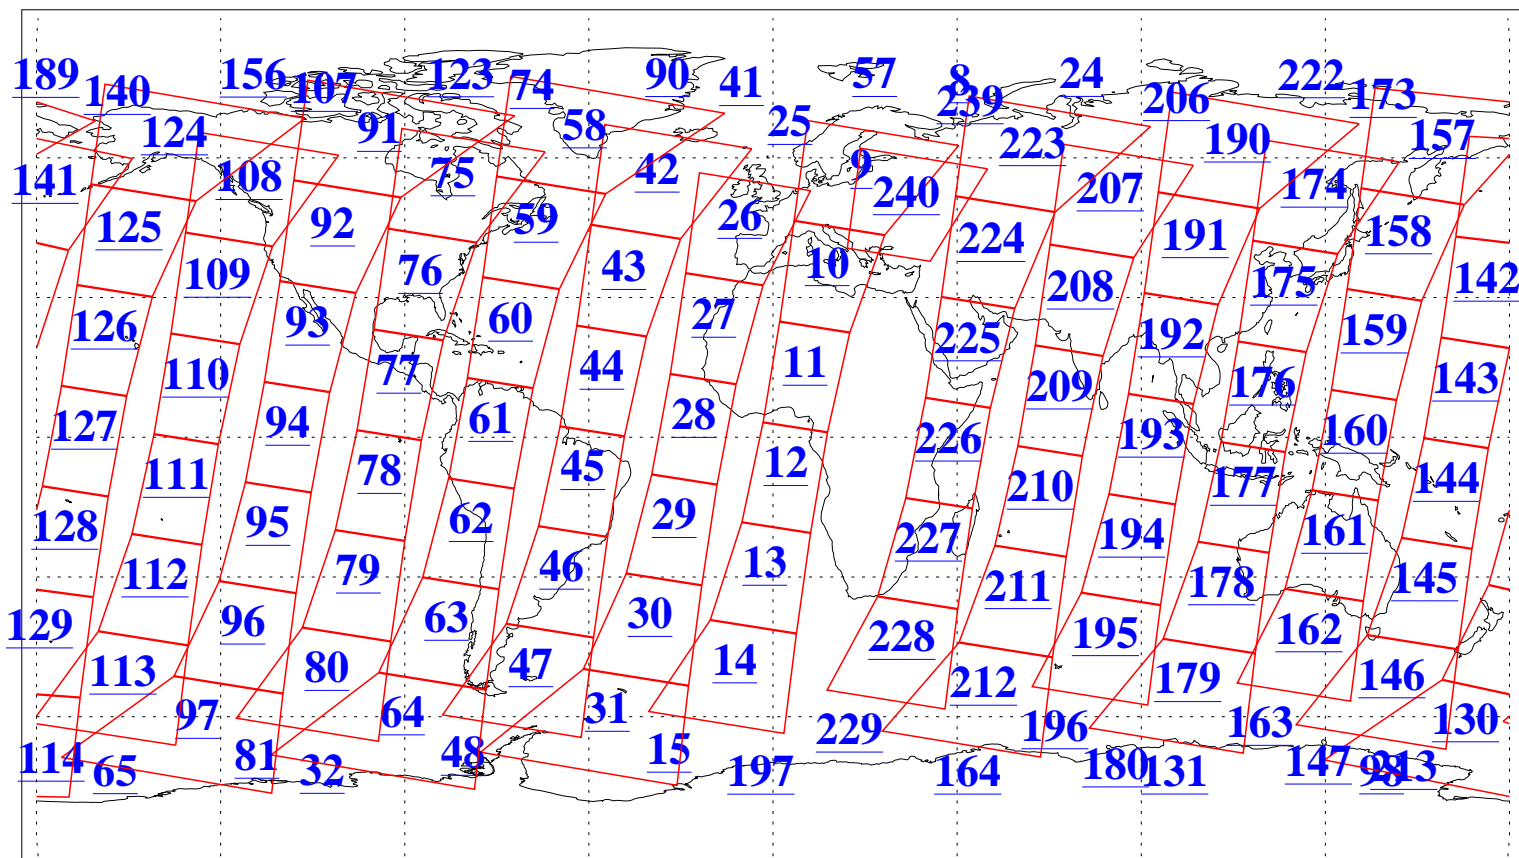

L1B Availability
AMSU Granules: 240
HSB Granules: 0
AIRS Granules: 240

11 Jun 2003
DoY 162
Aqua Day 403
Granules: 1 to 120

Granules: 121 to 240

Legend: AMSU Available, HSB Available, AIRS Available

L1B Availability
AMSU Granules: 240
HSB Granules: 0
AIRS Granules: 240

11 Jun 2003
DoY 162
Aqua Day 403

Ascending Granules

Descending Granules

Legend: AMSU Available, HSB Available, AIRS Available

L1B Availability
 AMSU Granules: 240
 HSB Granules: 0
 AIRS Granules: 240

11 Jun 2003
 DoY 162
 Aqua Day 403

Northern Hemisphere Granules

Southern Hemisphere Granules

Legend: AMSU Available, HSB Available, AIRS Available