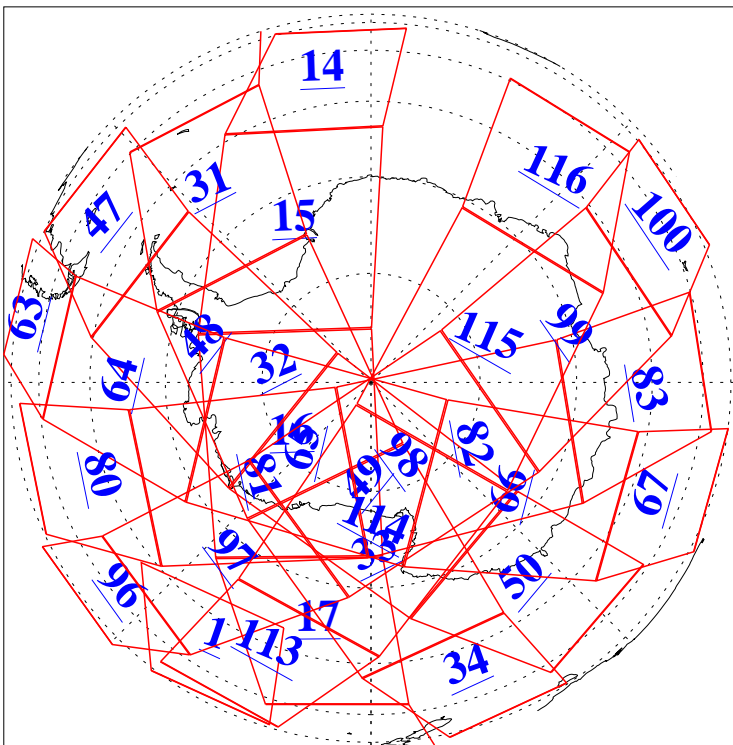

L1B Availability
AMSU Granules: 240
HSB Granules: 0
AIRS Granules: 240

11 Jun 2003
DoY 162
Aqua Day 403
Granules: 1 to 120

Granules: 121 to 240

Legend: AMSU Available, HSB Available, AIRS Available

L1B Availability
AMSU Granules: 240
HSB Granules: 0
AIRS Granules: 240

11 Jun 2003
DoY 162
Aqua Day 403

Ascending Granules

Descending Granules

Legend: AMSU Available, HSB Available, AIRS Available

L1B Availability
 AMSU Granules: 240
 HSB Granules: 0
 AIRS Granules: 240

11 Jun 2003
 DoY 162
 Aqua Day 403

Northern Hemisphere Granules

Southern Hemisphere Granules

Legend: AMSU Available, HSB Available, AIRS Available