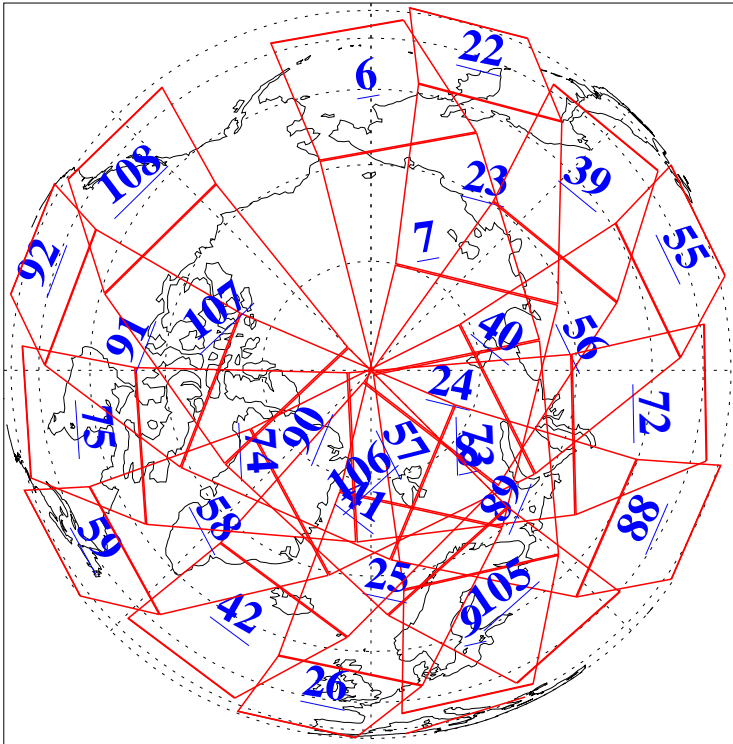

L1B Availability
AMSU Granules: 240
HSB Granules: 0
AIRS Granules: 240

11 Jun 2003
DoY 162
Aqua Day 403
Granules: 1 to 120

Granules: 121 to 240

Legend: AMSU Available, HSB Available, AIRS Available

L1B Availability
AMSU Granules: 240
HSB Granules: 0
AIRS Granules: 240

11 Jun 2003
DoY 162
Aqua Day 403

Ascending Granules

Descending Granules

Legend: AMSU Available, HSB Available, AIRS Available

L1B Availability
 AMSU Granules: 240
 HSB Granules: 0
 AIRS Granules: 240

11 Jun 2003
 DoY 162
 Aqua Day 403

Northern Hemisphere Granules

Southern Hemisphere Granules

Legend: AMSU Available, HSB Available, AIRS Available