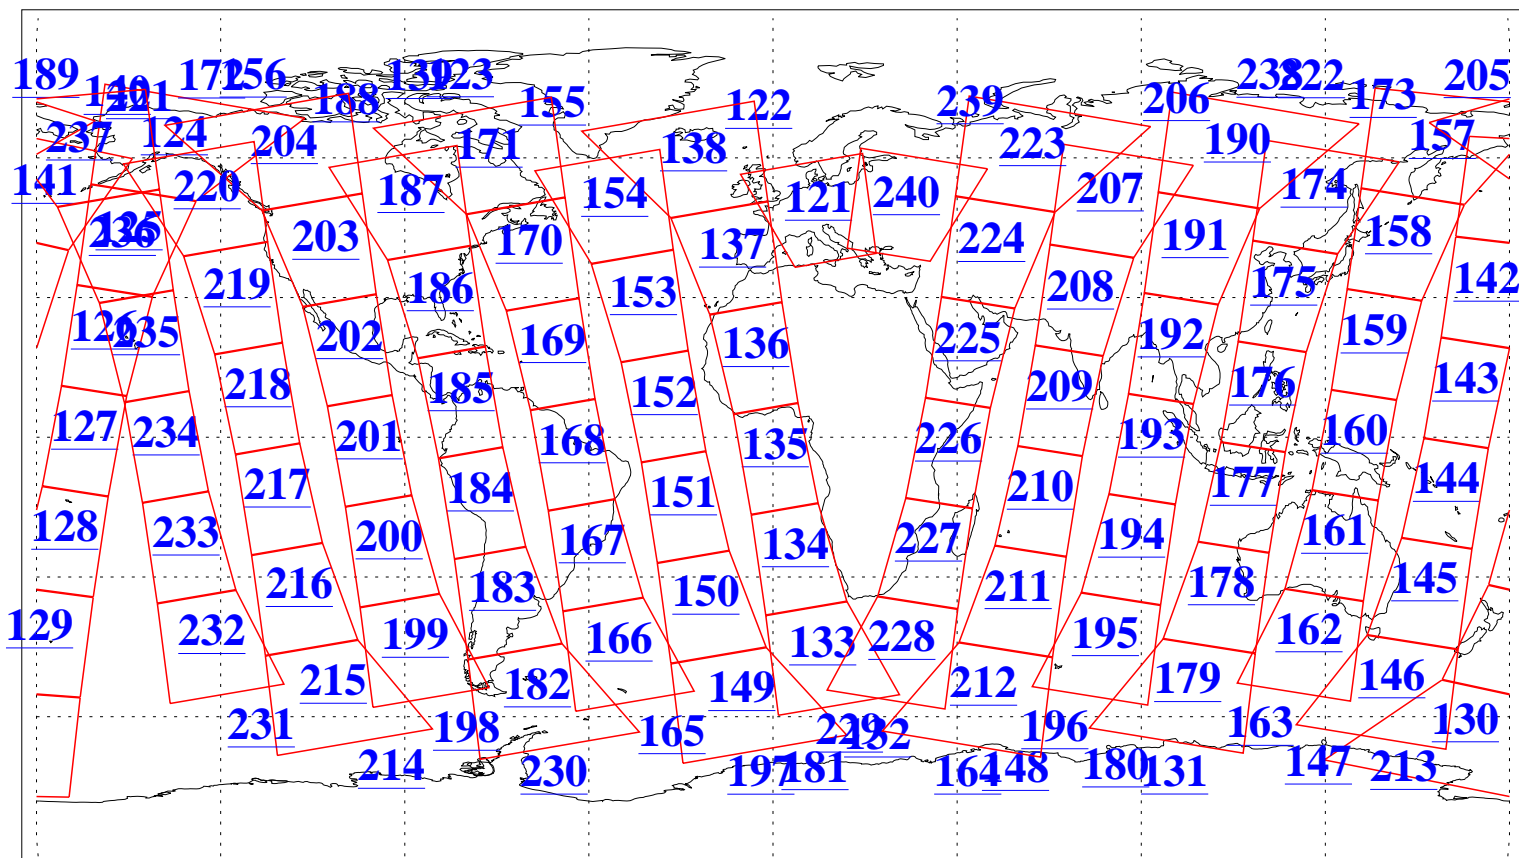

L1B Availability
AMSU Granules: 240
HSB Granules: 0
AIRS Granules: 240

11 Jun 2003
DoY 162
Aqua Day 403
Granules: 1 to 120

Granules: 121 to 240

Legend: AMSU Available, HSB Available, AIRS Available

L1B Availability
AMSU Granules: 240
HSB Granules: 0
AIRS Granules: 240

11 Jun 2003
DoY 162
Aqua Day 403

Ascending Granules

Descending Granules

Legend: AMSU Available, HSB Available, AIRS Available

L1B Availability
 AMSU Granules: 240
 HSB Granules: 0
 AIRS Granules: 240

11 Jun 2003
 DoY 162
 Aqua Day 403

Northern Hemisphere Granules

Southern Hemisphere Granules

Legend: AMSU Available, HSB Available, AIRS Available