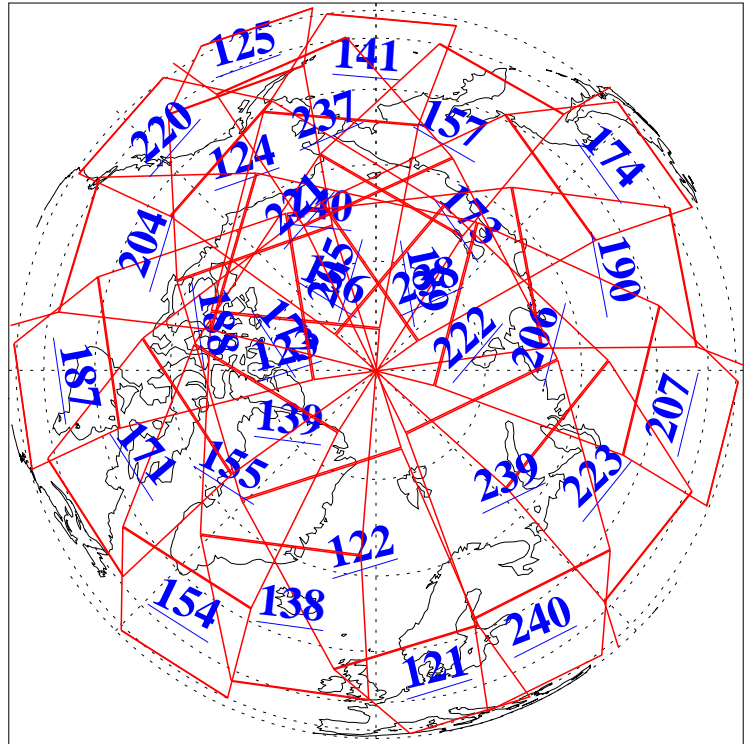

L1B Availability
AMSU Granules: 240
HSB Granules: 0
AIRS Granules: 240

11 Jun 2003
DoY 162
Aqua Day 403
Granules: 1 to 120

Granules: 121 to 240

Legend: AMSU Available, HSB Available, AIRS Available

L1B Availability
AMSU Granules: 240
HSB Granules: 0
AIRS Granules: 240

11 Jun 2003
DoY 162
Aqua Day 403

Ascending Granules

Descending Granules

Legend: AMSU Available, HSB Available, AIRS Available

L1B Availability
 AMSU Granules: 240
 HSB Granules: 0
 AIRS Granules: 240

11 Jun 2003
 DoY 162
 Aqua Day 403

Northern Hemisphere Granules

Southern Hemisphere Granules

Legend: AMSU Available, HSB Available, AIRS Available