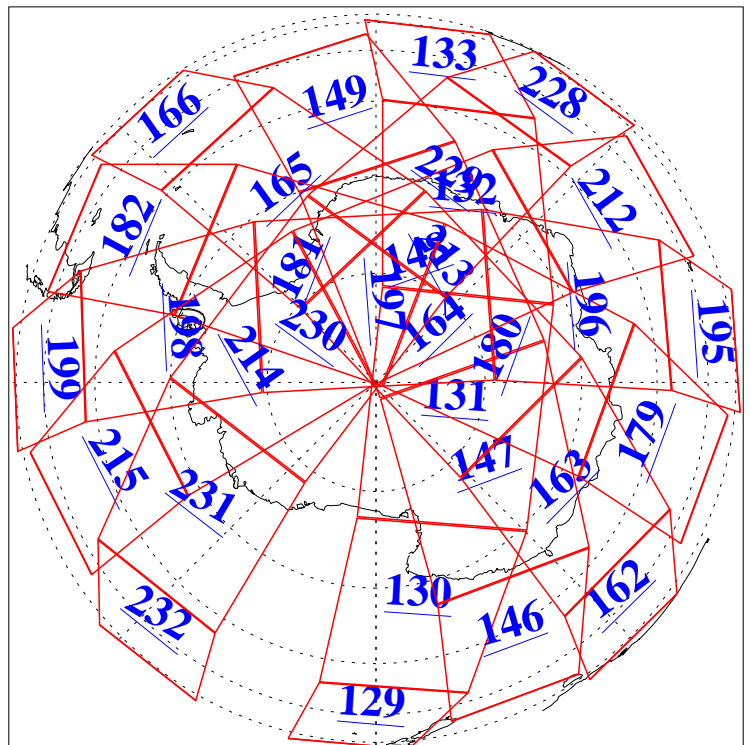

L1B Availability
AMSU Granules: 240
HSB Granules: 0
AIRS Granules: 240

11 Jun 2003
DoY 162
Aqua Day 403
Granules: 1 to 120

Granules: 121 to 240

Legend: AMSU Available, HSB Available, AIRS Available

L1B Availability
AMSU Granules: 240
HSB Granules: 0
AIRS Granules: 240

11 Jun 2003
DoY 162
Aqua Day 403

Ascending Granules

Descending Granules

Legend: AMSU Available, HSB Available, AIRS Available

L1B Availability
 AMSU Granules: 240
 HSB Granules: 0
 AIRS Granules: 240

11 Jun 2003
 DoY 162
 Aqua Day 403

Northern Hemisphere Granules

Southern Hemisphere Granules

Legend: AMSU Available, HSB Available, AIRS Available