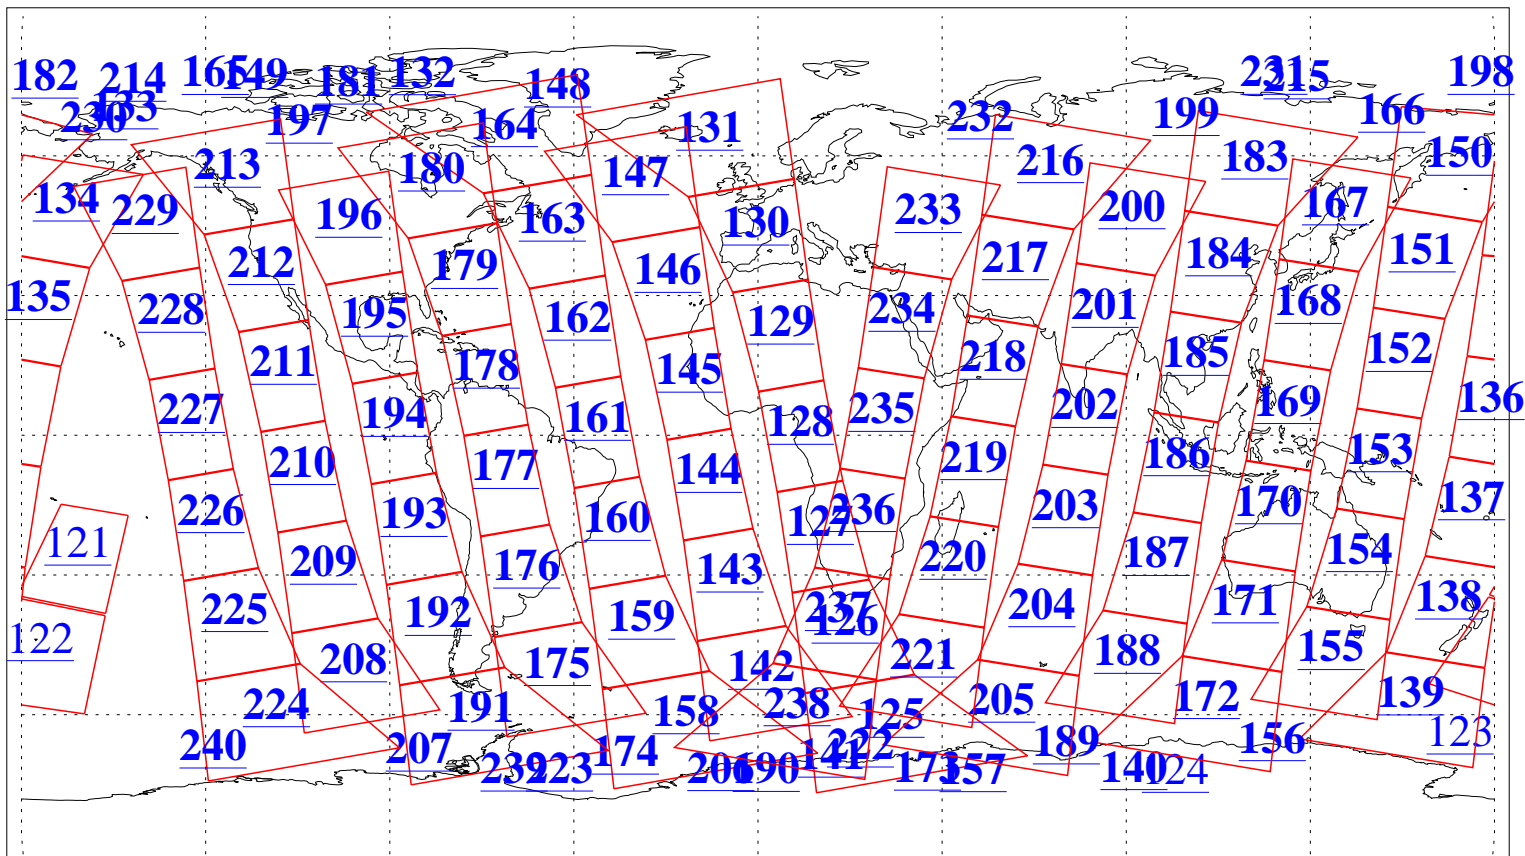

L1B Availability  
AMSU Granules: 240  
HSB Granules: 0  
AIRS Granules: 236

10 Jun 2003  
DoY 161  
Aqua Day 402  
Granules: 1 to 120

Granules: 121 to 240

Legend: AMSU Available, HSB Available, AIRS Available

L1B Availability  
AMSU Granules: 240  
HSB Granules: 0  
AIRS Granules: 236

10 Jun 2003  
DoY 161  
Aqua Day 402

Ascending Granules

Descending Granules

Legend: AMSU Available, HSB Available, AIRS Available