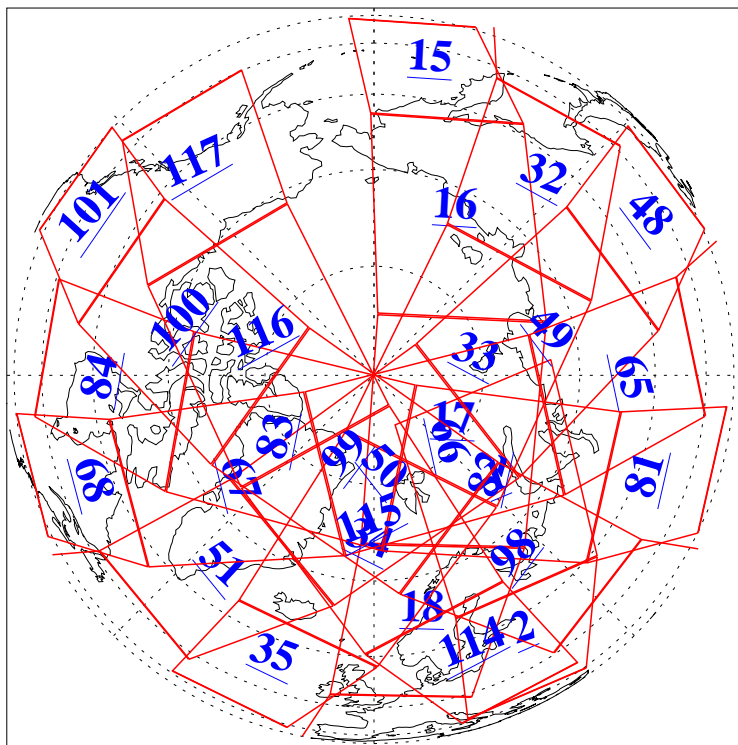

L1B Availability  
AMSU Granules: 240  
HSB Granules: 0  
AIRS Granules: 236

10 Jun 2003  
DoY 161  
Aqua Day 402  
Granules: 1 to 120

Granules: 121 to 240

Legend: AMSU Available, HSB Available, AIRS Available

L1B Availability  
AMSU Granules: 240  
HSB Granules: 0  
AIRS Granules: 236

10 Jun 2003  
DoY 161  
Aqua Day 402

Ascending Granules

Descending Granules

Legend: AMSU Available, HSB Available, AIRS Available

L1B Availability  
 AMSU Granules: 240  
 HSB Granules: 0  
 AIRS Granules: 236

10 Jun 2003  
 DoY 161  
 Aqua Day 402

Northern Hemisphere Granules

Southern Hemisphere Granules

Legend: AMSU Available, ~~HSB Available~~, AIRS Available