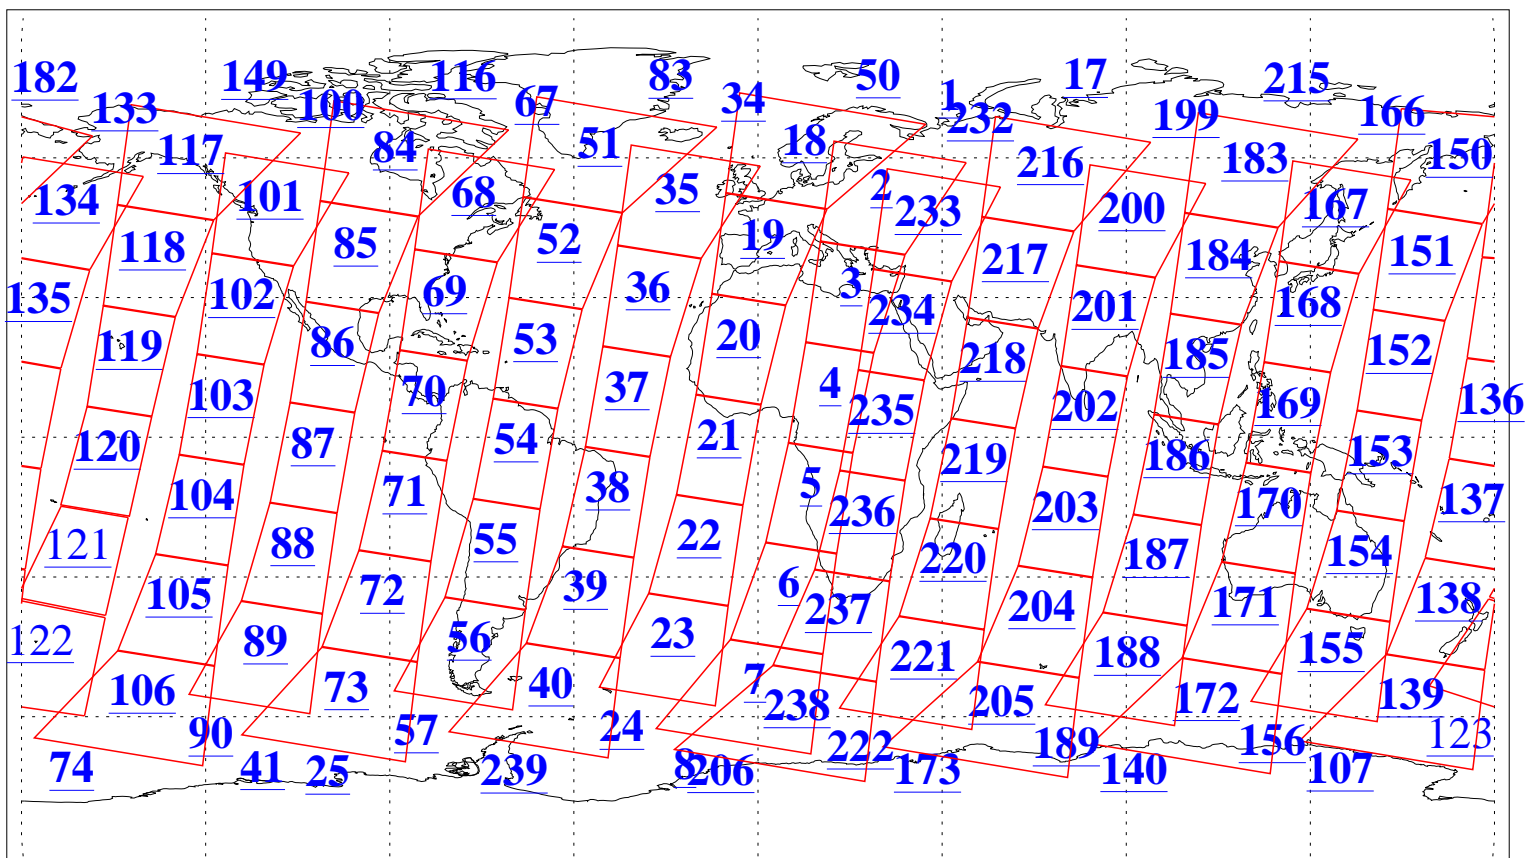

L1B Availability  
AMSU Granules: 240  
HSB Granules: 0  
AIRS Granules: 236

10 Jun 2003  
DoY 161  
Aqua Day 402  
Granules: 1 to 120

Granules: 121 to 240

Legend: AMSU Available, HSB Available, AIRS Available

L1B Availability  
AMSU Granules: 240  
HSB Granules: 0  
AIRS Granules: 236

10 Jun 2003  
DoY 161  
Aqua Day 402

Ascending Granules

Descending Granules

Legend: AMSU Available, HSB Available, AIRS Available

L1B Availability  
 AMSU Granules: 240  
 HSB Granules: 0  
 AIRS Granules: 236

10 Jun 2003  
 DoY 161  
 Aqua Day 402

Northern Hemisphere Granules

Southern Hemisphere Granules

Legend: AMSU Available, ~~HSB Available~~, AIRS Available