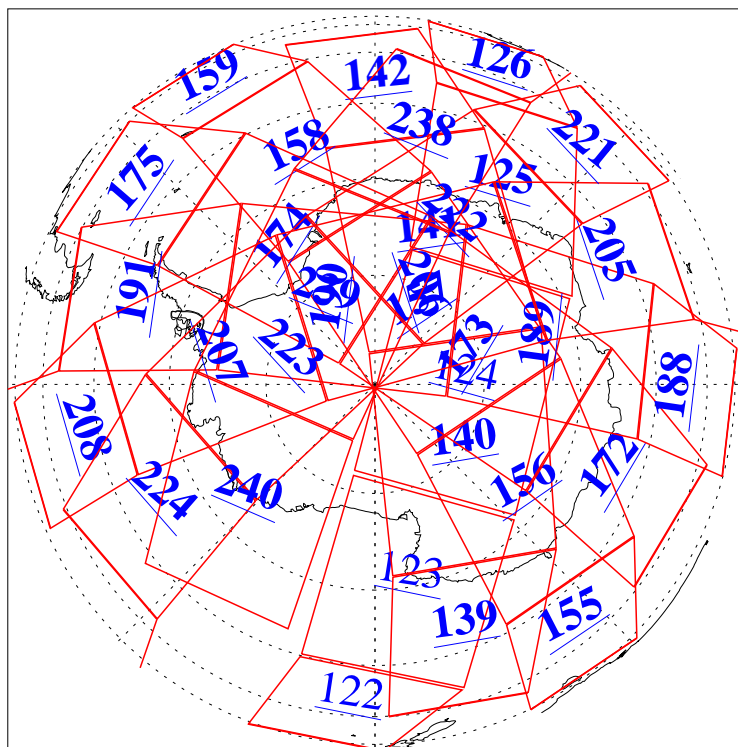

L1B Availability  
AMSU Granules: 240  
HSB Granules: 0  
AIRS Granules: 236

10 Jun 2003  
DoY 161  
Aqua Day 402  
Granules: 1 to 120

Granules: 121 to 240

Legend: AMSU Available, HSB Available, AIRS Available

L1B Availability  
AMSU Granules: 240  
HSB Granules: 0  
AIRS Granules: 236

10 Jun 2003  
DoY 161  
Aqua Day 402

Ascending Granules

Descending Granules

Legend: AMSU Available, HSB Available, AIRS Available

L1B Availability  
 AMSU Granules: 240  
 HSB Granules: 0  
 AIRS Granules: 236

10 Jun 2003  
 DoY 161  
 Aqua Day 402

Northern Hemisphere Granules

Southern Hemisphere Granules

Legend: AMSU Available, ~~HSB Available~~, AIRS Available