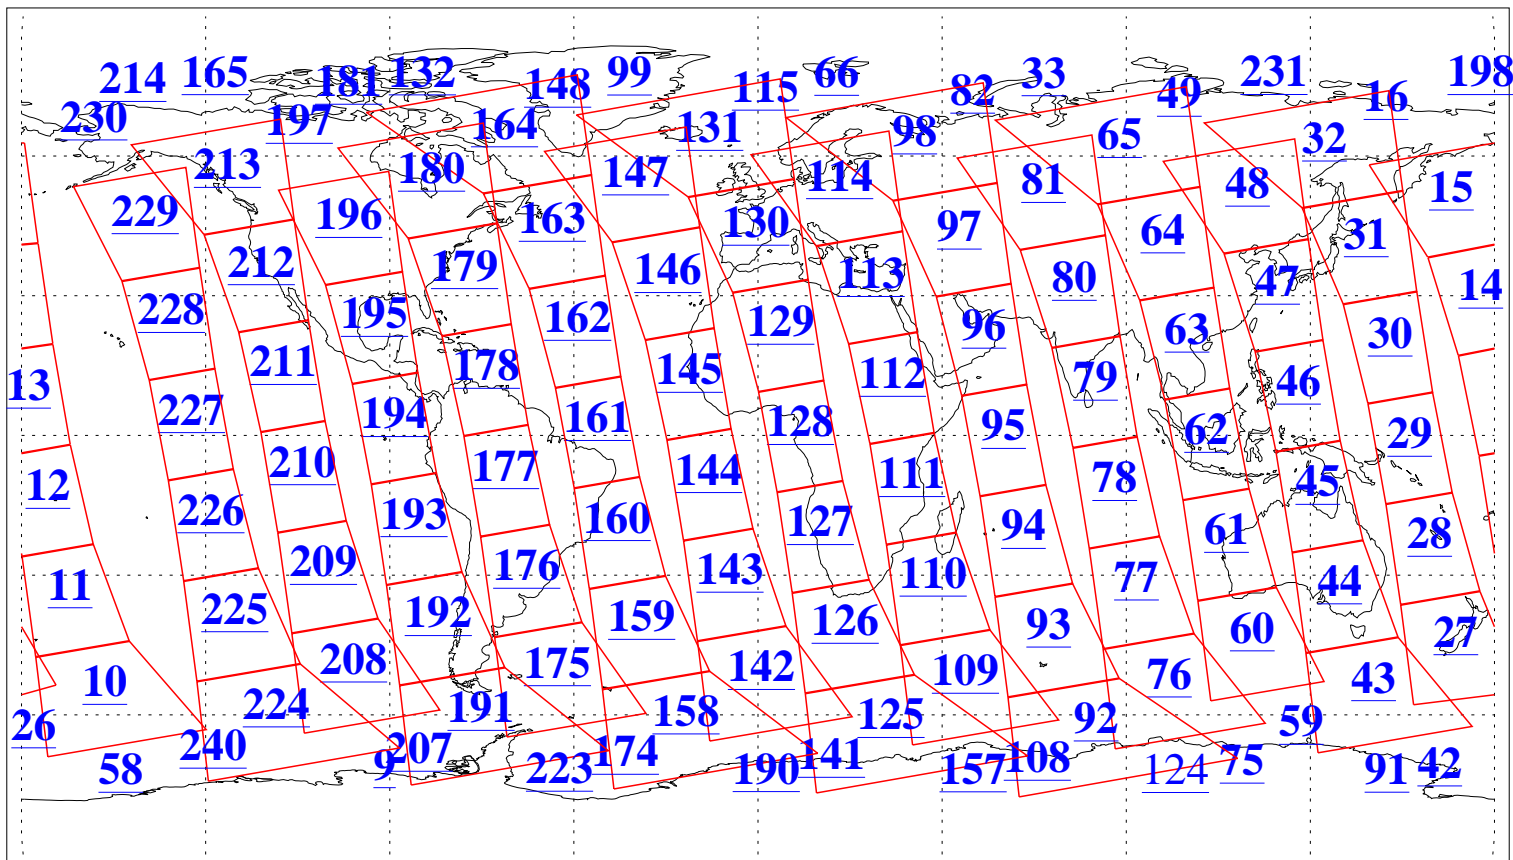

L1B Availability  
AMSU Granules: 240  
HSB Granules: 0  
AIRS Granules: 236

10 Jun 2003  
DoY 161  
Aqua Day 402  
Granules: 1 to 120

Granules: 121 to 240

Legend: AMSU Available, HSB Available, AIRS Available

L1B Availability  
AMSU Granules: 240  
HSB Granules: 0  
AIRS Granules: 236

10 Jun 2003  
DoY 161  
Aqua Day 402

Ascending Granules

Descending Granules

Legend: AMSU Available, HSB Available, AIRS Available