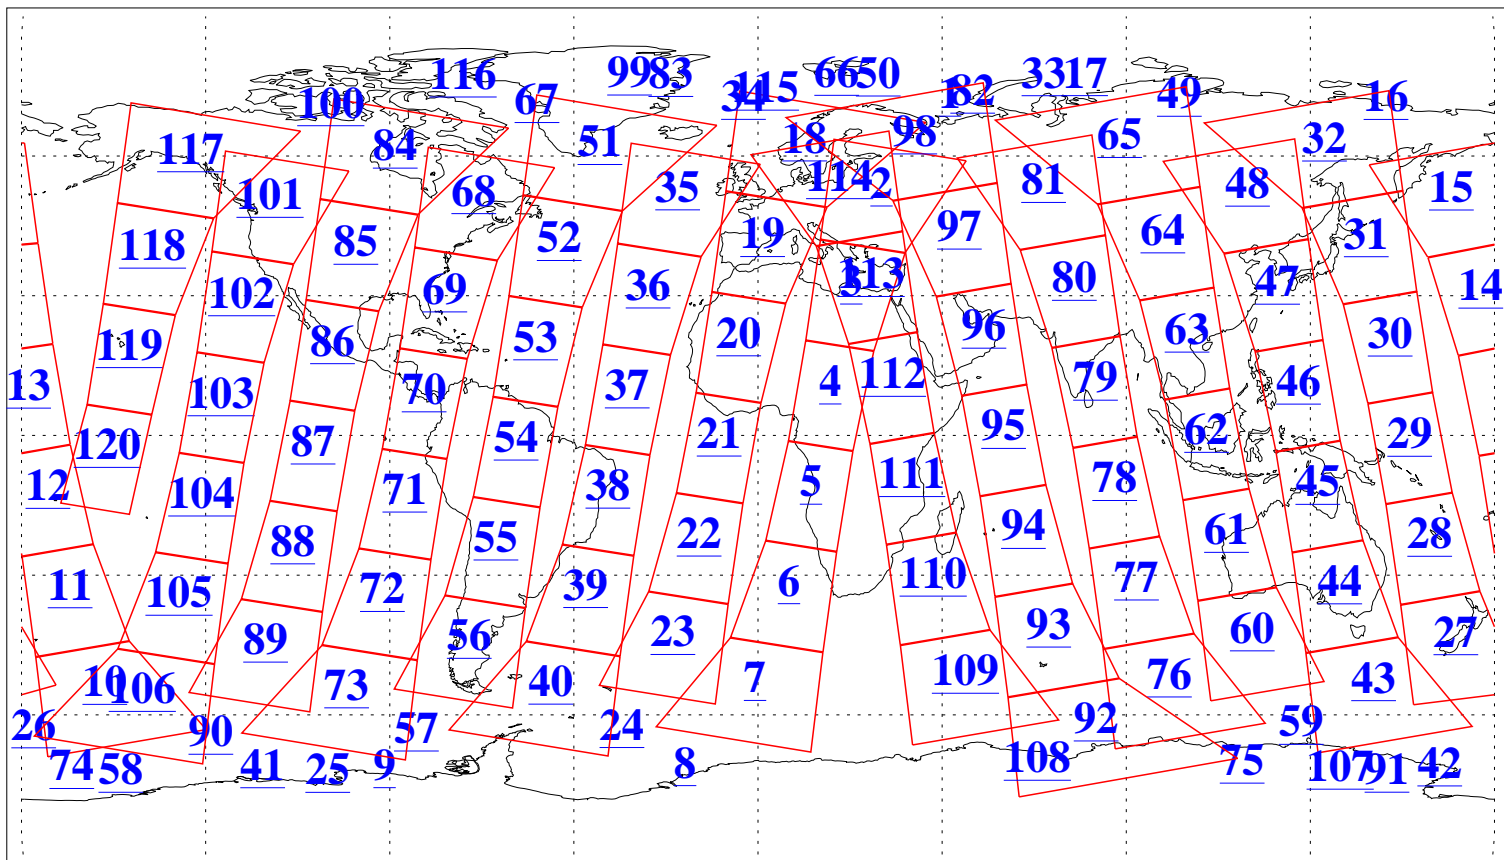

L1B Availability  
AMSU Granules: 240  
HSB Granules: 0  
AIRS Granules: 236

10 Jun 2003  
DoY 161  
Aqua Day 402  
Granules: 1 to 120

Granules: 121 to 240

Legend: AMSU Available, HSB Available, AIRS Available

L1B Availability  
AMSU Granules: 240  
HSB Granules: 0  
AIRS Granules: 236

10 Jun 2003  
DoY 161  
Aqua Day 402

Ascending Granules

Descending Granules

Legend: AMSU Available, HSB Available, AIRS Available

L1B Availability  
 AMSU Granules: 240  
 HSB Granules: 0  
 AIRS Granules: 236

10 Jun 2003  
 DoY 161  
 Aqua Day 402

Northern Hemisphere Granules

Southern Hemisphere Granules

Legend: AMSU Available, ~~HSB Available~~, AIRS Available