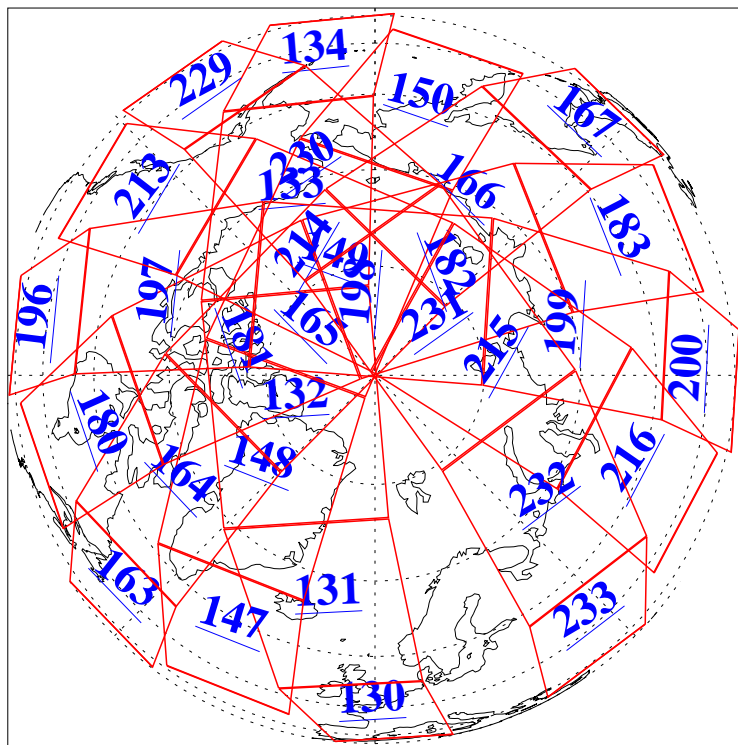

L1B Availability  
AMSU Granules: 240  
HSB Granules: 0  
AIRS Granules: 236

10 Jun 2003  
DoY 161  
Aqua Day 402  
Granules: 1 to 120

Granules: 121 to 240

Legend: AMSU Available, HSB Available, AIRS Available

L1B Availability  
AMSU Granules: 240  
HSB Granules: 0  
AIRS Granules: 236

10 Jun 2003  
DoY 161  
Aqua Day 402

Ascending Granules

Descending Granules

Legend: AMSU Available, HSB Available, AIRS Available

L1B Availability  
 AMSU Granules: 240  
 HSB Granules: 0  
 AIRS Granules: 236

10 Jun 2003  
 DoY 161  
 Aqua Day 402

Northern Hemisphere Granules

Southern Hemisphere Granules

Legend: AMSU Available, ~~HSB Available~~, AIRS Available