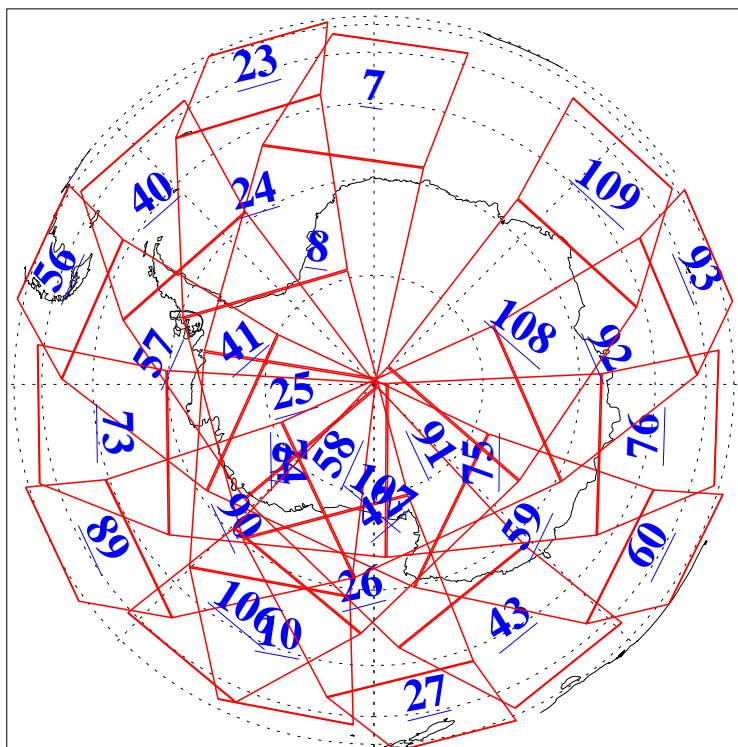

L1B Availability  
AMSU Granules: 240  
HSB Granules: 0  
AIRS Granules: 236

10 Jun 2003  
DoY 161  
Aqua Day 402  
Granules: 1 to 120

Granules: 121 to 240

Legend: AMSU Available, HSB Available, AIRS Available

L1B Availability  
AMSU Granules: 240  
HSB Granules: 0  
AIRS Granules: 236

10 Jun 2003  
DoY 161  
Aqua Day 402

Ascending Granules

Descending Granules

Legend: AMSU Available, HSB Available, AIRS Available

L1B Availability  
 AMSU Granules: 240  
 HSB Granules: 0  
 AIRS Granules: 236

10 Jun 2003  
 DoY 161  
 Aqua Day 402

Northern Hemisphere Granules

Southern Hemisphere Granules

Legend: AMSU Available, ~~HSB Available~~, AIRS Available