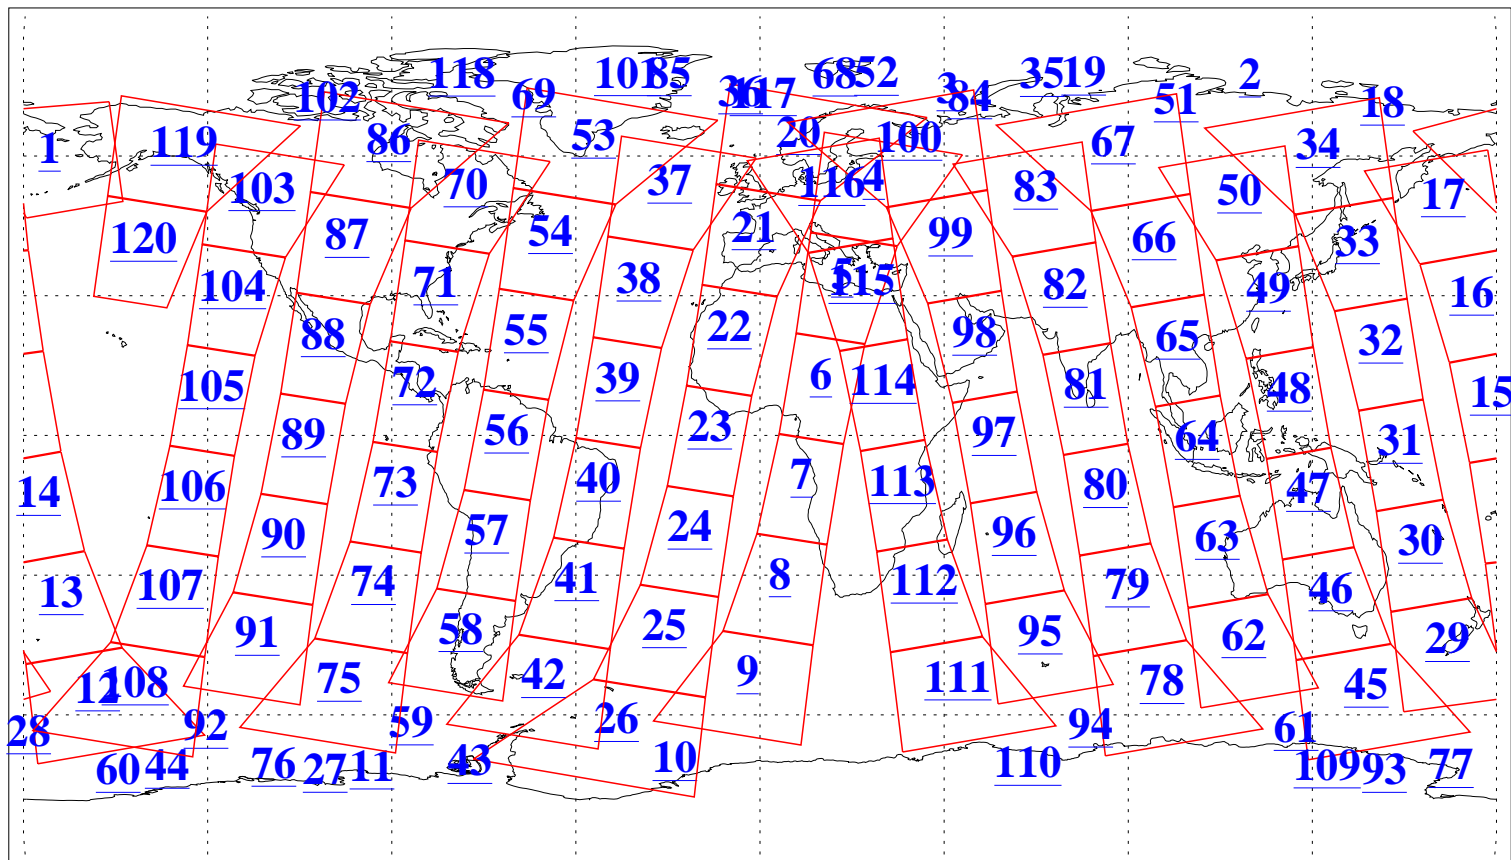

L1B Availability
AMSU Granules: 240
HSB Granules: 0
AIRS Granules: 240

8 Jun 2003
DoY 159
Aqua Day 400
Granules: 1 to 120

Granules: 121 to 240

Legend: AMSU Available, HSB Available, AIRS Available

L1B Availability
AMSU Granules: 240
HSB Granules: 0
AIRS Granules: 240

8 Jun 2003
DoY 159
Aqua Day 400

Ascending Granules

Descending Granules

Legend: AMSU Available, HSB Available, AIRS Available

L1B Availability
AMSU Granules: 240
HSB Granules: 0
AIRS Granules: 240

8 Jun 2003
DoY 159
Aqua Day 400

Northern Hemisphere Granules

Southern Hemisphere Granules

Legend: AMSU Available, HSB Available, AIRS Available