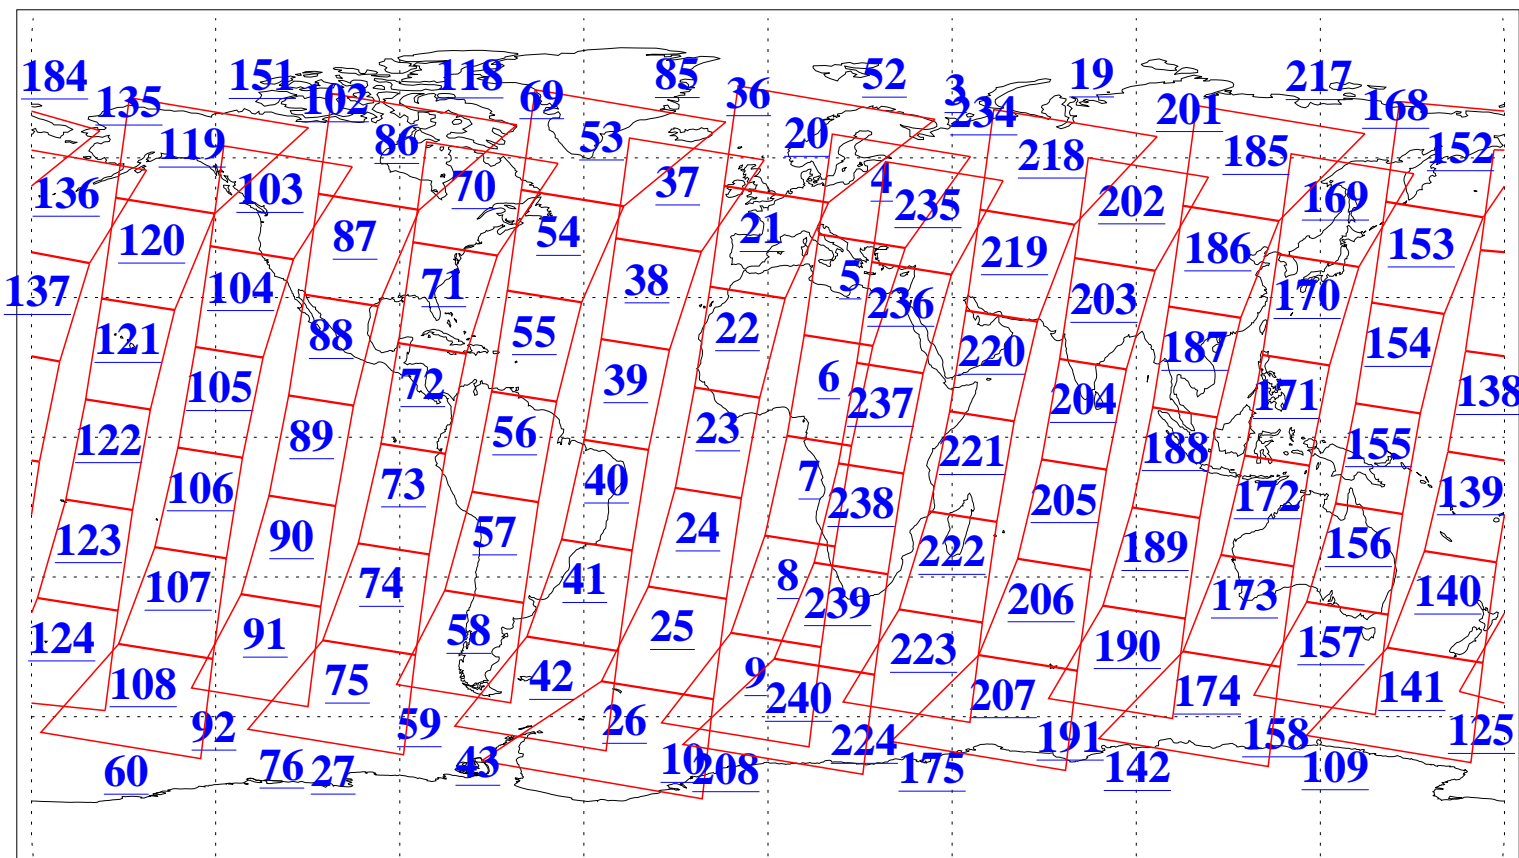

L1B Availability
AMSU Granules: 240
HSB Granules: 0
AIRS Granules: 240

8 Jun 2003
DoY 159
Aqua Day 400
Granules: 1 to 120

Granules: 121 to 240

Legend: AMSU Available, HSB Available, AIRS Available

L1B Availability
AMSU Granules: 240
HSB Granules: 0
AIRS Granules: 240

8 Jun 2003
DoY 159
Aqua Day 400

Ascending Granules

Descending Granules

Legend: AMSU Available, HSB Available, AIRS Available

L1B Availability
AMSU Granules: 240
HSB Granules: 0
AIRS Granules: 240

8 Jun 2003
DoY 159
Aqua Day 400

Northern Hemisphere Granules

Southern Hemisphere Granules

Legend: AMSU Available, HSB Available, AIRS Available