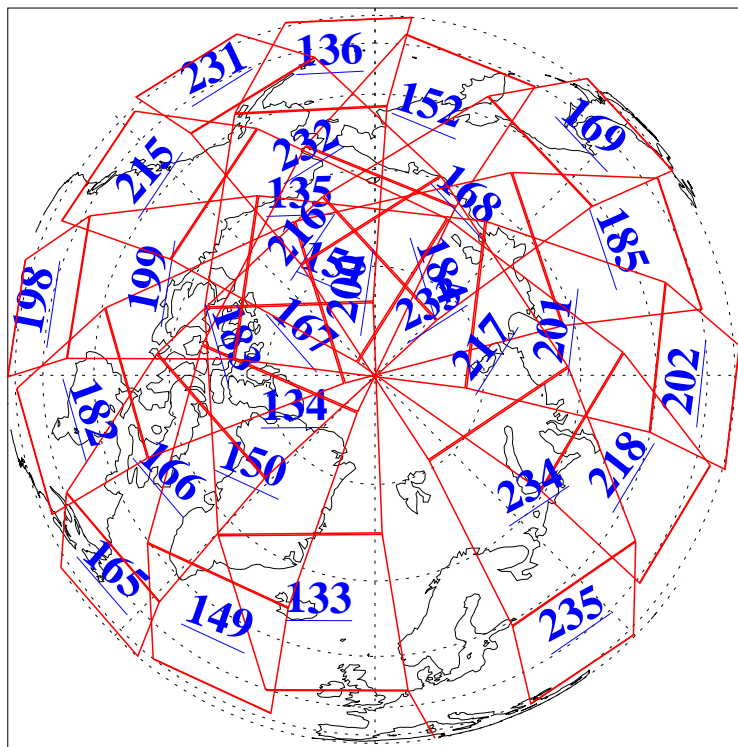

L1B Availability
AMSU Granules: 240
HSB Granules: 0
AIRS Granules: 240

8 Jun 2003
DoY 159
Aqua Day 400
Granules: 1 to 120

Granules: 121 to 240

Legend: AMSU Available, HSB Available, AIRS Available

L1B Availability
AMSU Granules: 240
HSB Granules: 0
AIRS Granules: 240

8 Jun 2003
DoY 159
Aqua Day 400

Ascending Granules

Descending Granules

Legend: AMSU Available, HSB Available, AIRS Available

L1B Availability
AMSU Granules: 240
HSB Granules: 0
AIRS Granules: 240

8 Jun 2003
DoY 159
Aqua Day 400

Northern Hemisphere Granules

Southern Hemisphere Granules

Legend: AMSU Available, HSB Available, AIRS Available