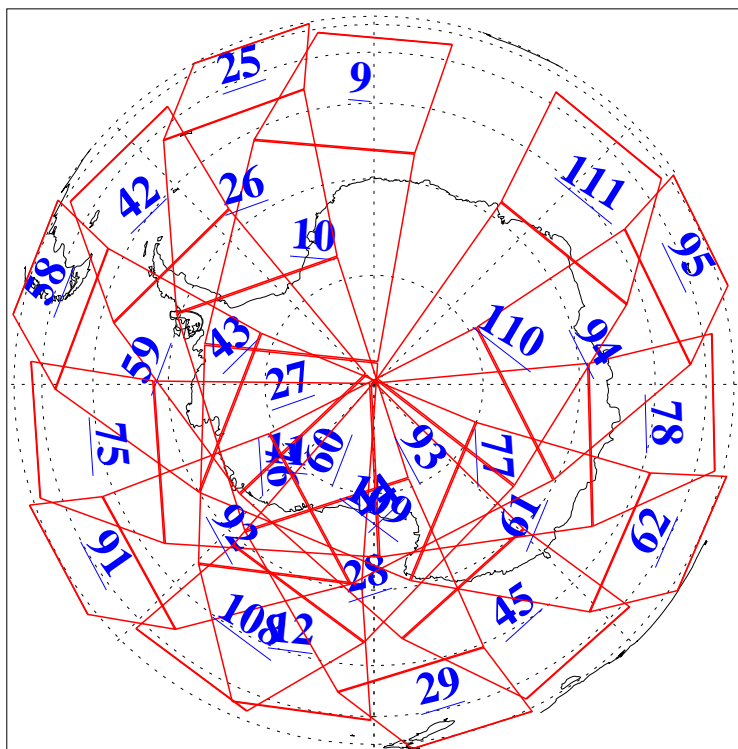

L1B Availability
AMSU Granules: 240
HSB Granules: 0
AIRS Granules: 240

8 Jun 2003
DoY 159
Aqua Day 400
Granules: 1 to 120

Granules: 121 to 240

Legend: AMSU Available, HSB Available, AIRS Available

L1B Availability
AMSU Granules: 240
HSB Granules: 0
AIRS Granules: 240

8 Jun 2003
DoY 159
Aqua Day 400

Ascending Granules

Descending Granules

Legend: AMSU Available, HSB Available, AIRS Available

L1B Availability
AMSU Granules: 240
HSB Granules: 0
AIRS Granules: 240

8 Jun 2003
DoY 159
Aqua Day 400

Northern Hemisphere Granules

Southern Hemisphere Granules

Legend: AMSU Available, HSB Available, AIRS Available