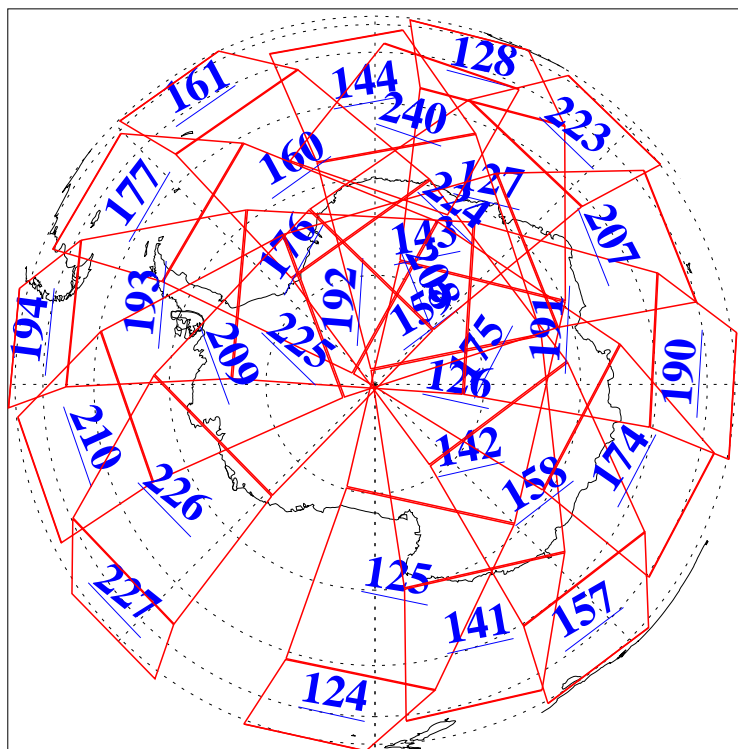

L1B Availability
AMSU Granules: 240
HSB Granules: 0
AIRS Granules: 240

8 Jun 2003
DoY 159
Aqua Day 400
Granules: 1 to 120

Granules: 121 to 240

Legend: AMSU Available, HSB Available, AIRS Available

L1B Availability
AMSU Granules: 240
HSB Granules: 0
AIRS Granules: 240

8 Jun 2003
DoY 159
Aqua Day 400

Ascending Granules

Descending Granules

Legend: AMSU Available, HSB Available, AIRS Available

L1B Availability
AMSU Granules: 240
HSB Granules: 0
AIRS Granules: 240

8 Jun 2003
DoY 159
Aqua Day 400

Northern Hemisphere Granules

Southern Hemisphere Granules

Legend: AMSU Available, HSB Available, AIRS Available