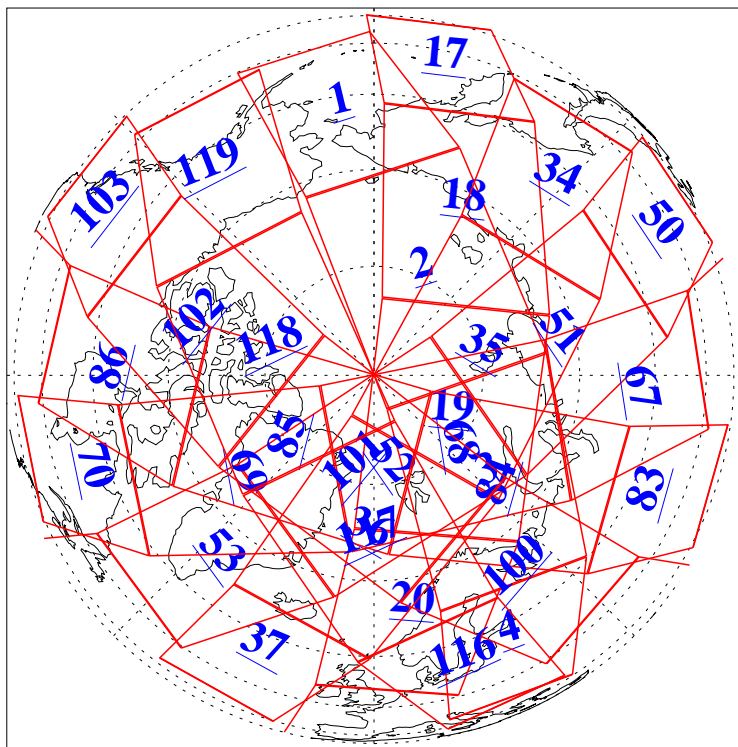

L1B Availability
AMSU Granules: 240
HSB Granules: 0
AIRS Granules: 240

8 Jun 2003
DoY 159
Aqua Day 400
Granules: 1 to 120

Granules: 121 to 240

Legend: AMSU Available, HSB Available, AIRS Available

L1B Availability
AMSU Granules: 240
HSB Granules: 0
AIRS Granules: 240

8 Jun 2003
DoY 159
Aqua Day 400

Ascending Granules

Descending Granules

Legend: AMSU Available, HSB Available, AIRS Available

L1B Availability
AMSU Granules: 240
HSB Granules: 0
AIRS Granules: 240

8 Jun 2003
DoY 159
Aqua Day 400

Northern Hemisphere Granules

Southern Hemisphere Granules

Legend: AMSU Available, HSB Available, AIRS Available