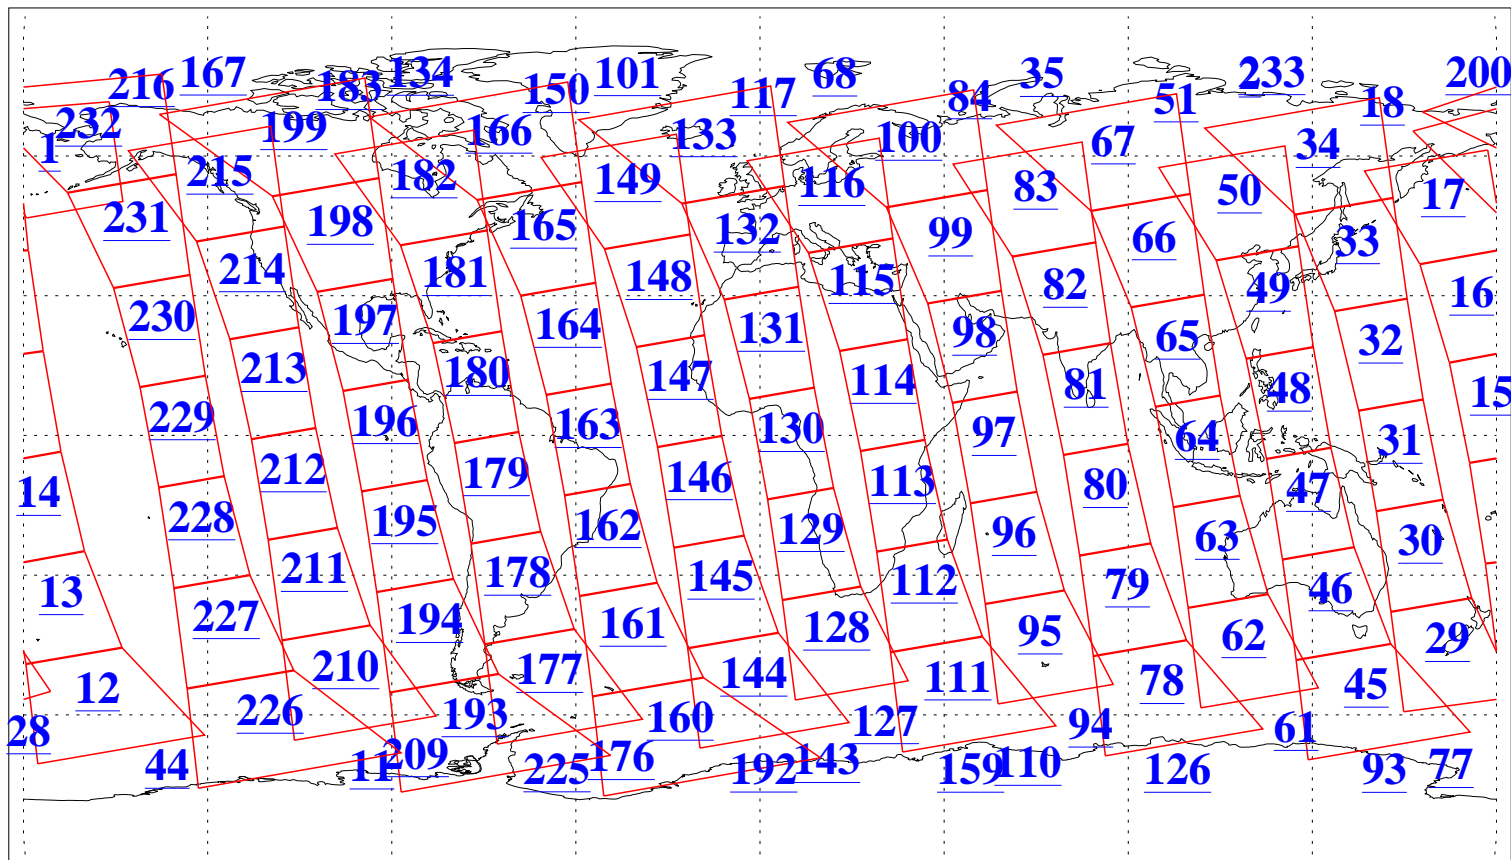

L1B Availability
AMSU Granules: 240
HSB Granules: 0
AIRS Granules: 240

8 Jun 2003
DoY 159
Aqua Day 400
Granules: 1 to 120

Granules: 121 to 240

Legend: AMSU Available, HSB Available, AIRS Available

L1B Availability
AMSU Granules: 240
HSB Granules: 0
AIRS Granules: 240

8 Jun 2003
DoY 159
Aqua Day 400

Ascending Granules

Descending Granules

Legend: AMSU Available, HSB Available, AIRS Available

L1B Availability
AMSU Granules: 240
HSB Granules: 0
AIRS Granules: 240

8 Jun 2003
DoY 159
Aqua Day 400

Northern Hemisphere Granules

Southern Hemisphere Granules

Legend: AMSU Available, HSB Available, AIRS Available