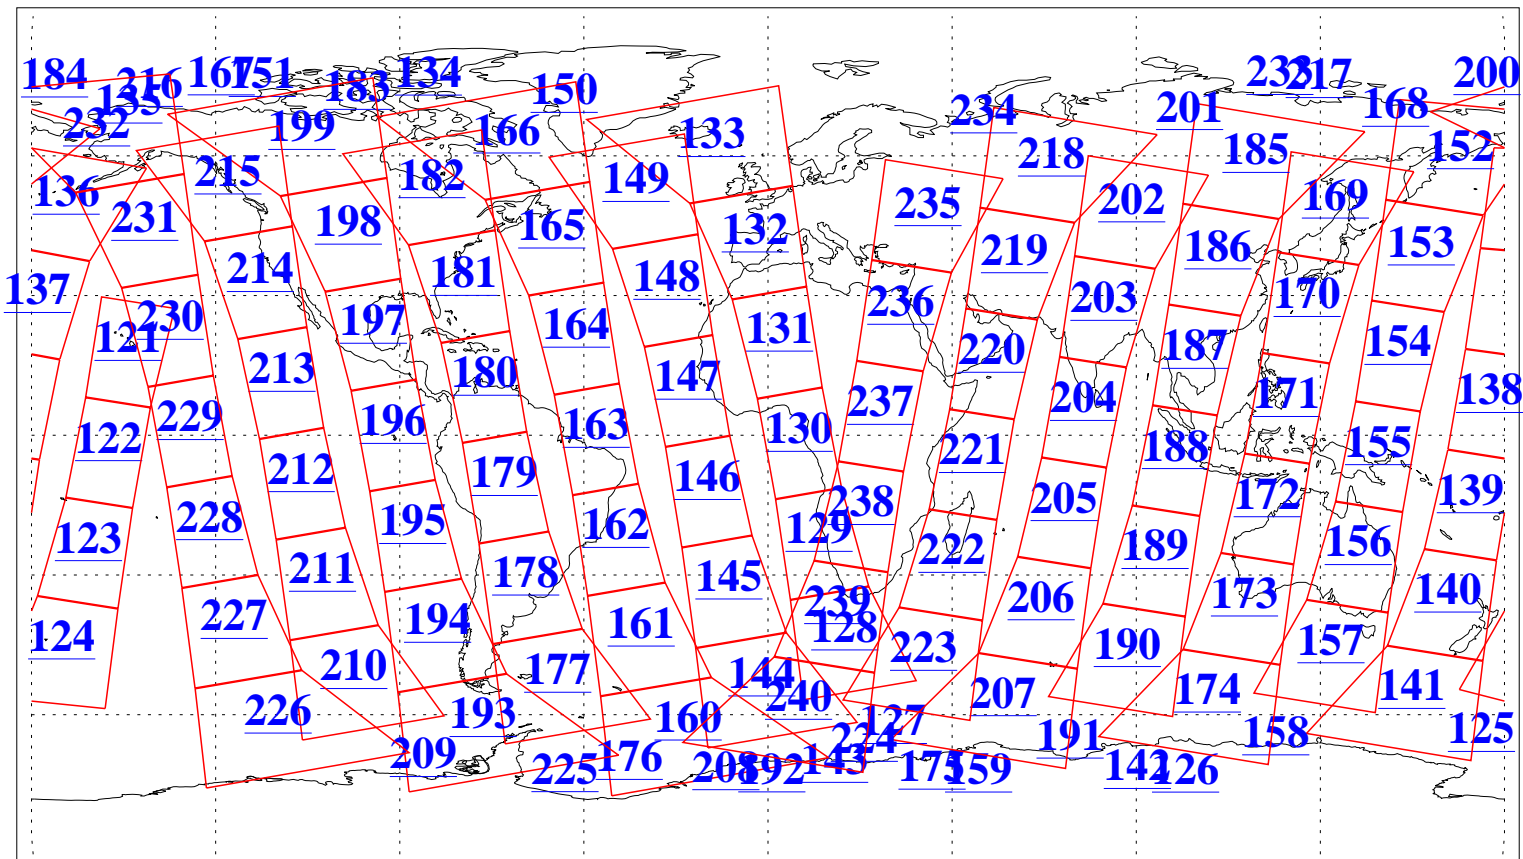

L1B Availability
AMSU Granules: 240
HSB Granules: 0
AIRS Granules: 240

8 Jun 2003
DoY 159
Aqua Day 400
Granules: 1 to 120

Granules: 121 to 240

Legend: AMSU Available, HSB Available, AIRS Available

L1B Availability
AMSU Granules: 240
HSB Granules: 0
AIRS Granules: 240

8 Jun 2003
DoY 159
Aqua Day 400

Ascending Granules

Descending Granules

Legend: AMSU Available, HSB Available, AIRS Available

L1B Availability
AMSU Granules: 240
HSB Granules: 0
AIRS Granules: 240

8 Jun 2003
DoY 159
Aqua Day 400

Northern Hemisphere Granules

Southern Hemisphere Granules

Legend: AMSU Available, HSB Available, AIRS Available