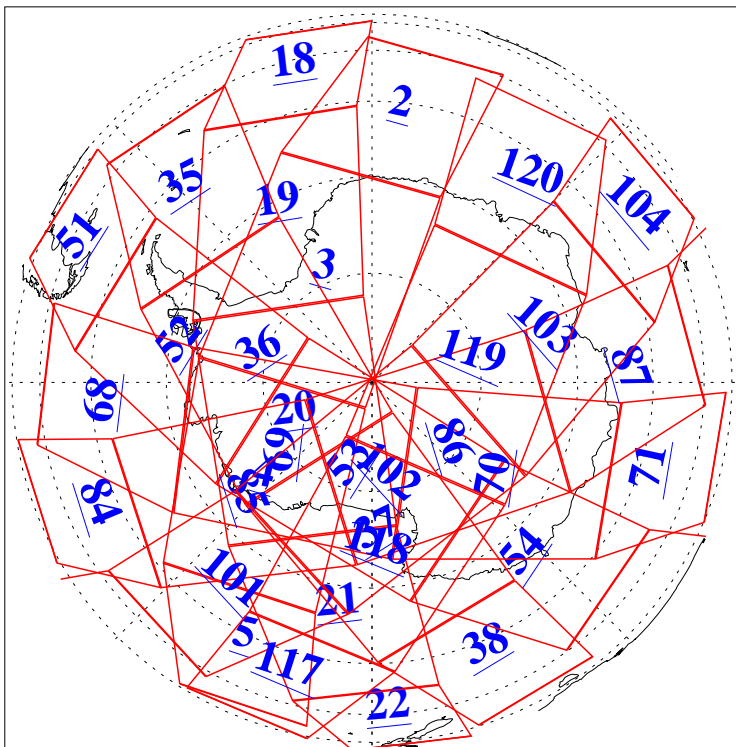

L1B Availability  
AMSU Granules: 240  
HSB Granules: 0  
AIRS Granules: 240

7 Jun 2003  
DoY 158  
Aqua Day 399  
Granules: 1 to 120

Granules: 121 to 240

Legend: AMSU Available, HSB Available, AIRS Available

L1B Availability  
AMSU Granules: 240  
HSB Granules: 0  
AIRS Granules: 240

7 Jun 2003  
DoY 158  
Aqua Day 399

Ascending Granules

Descending Granules

Legend: AMSU Available, HSB Available, AIRS Available

L1B Availability  
 AMSU Granules: 240  
 HSB Granules: 0  
 AIRS Granules: 240

7 Jun 2003  
 DoY 158  
 Aqua Day 399

Northern Hemisphere Granules

Southern Hemisphere Granules

Legend: AMSU Available, HSB Available, AIRS Available