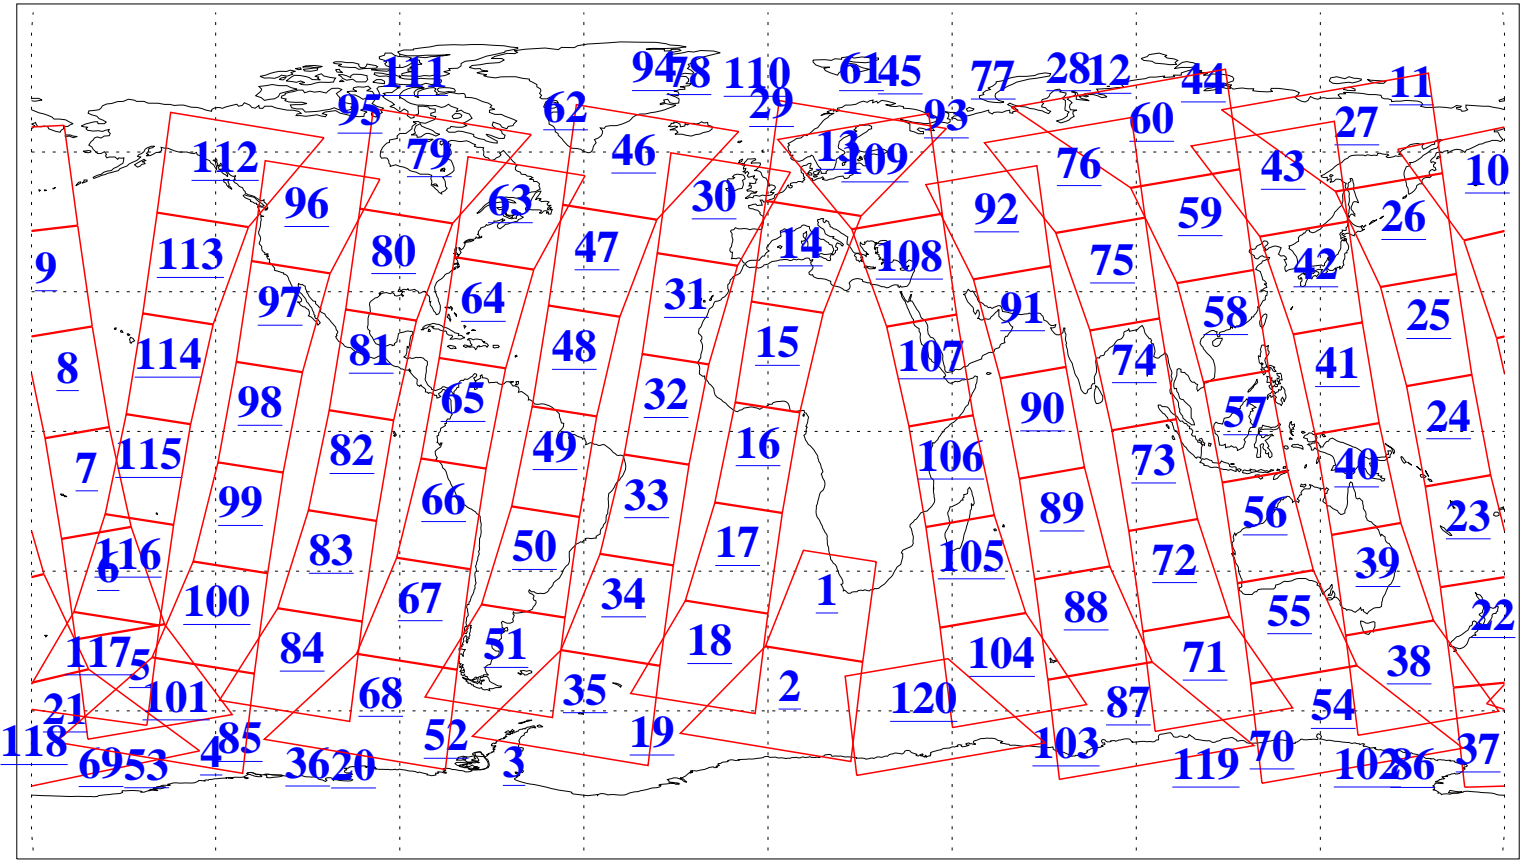

L1B Availability  
AMSU Granules: 240  
HSB Granules: 0  
AIRS Granules: 240

7 Jun 2003  
DoY 158  
Aqua Day 399  
Granules: 1 to 120

Granules: 121 to 240

Legend: AMSU Available, HSB Available, AIRS Available

L1B Availability  
AMSU Granules: 240  
HSB Granules: 0  
AIRS Granules: 240

7 Jun 2003  
DoY 158  
Aqua Day 399

Ascending Granules

Descending Granules

Legend: AMSU Available, HSB Available, AIRS Available

L1B Availability  
 AMSU Granules: 240  
 HSB Granules: 0  
 AIRS Granules: 240

7 Jun 2003  
 DoY 158  
 Aqua Day 399

Northern Hemisphere Granules

Southern Hemisphere Granules

Legend: AMSU Available, HSB Available, AIRS Available