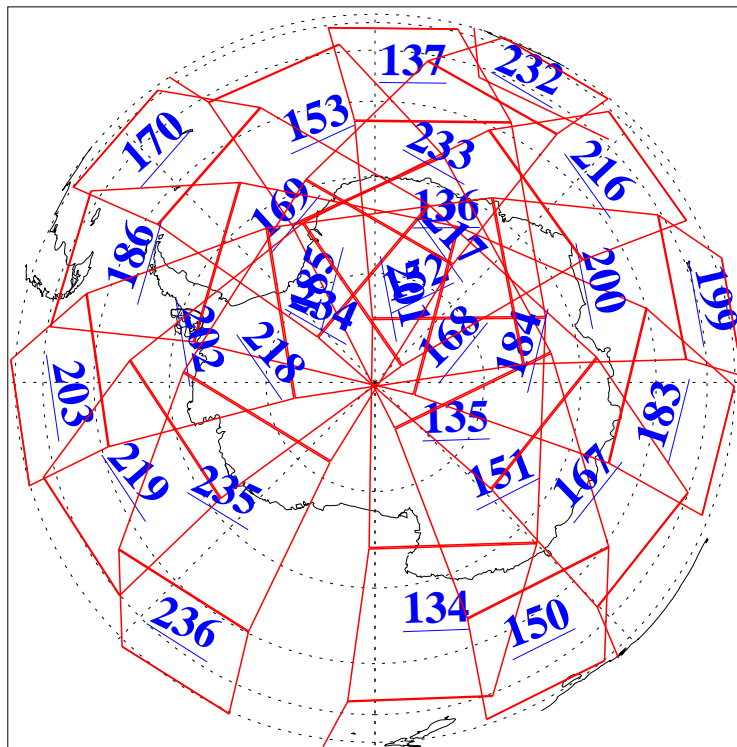

L1B Availability  
AMSU Granules: 240  
HSB Granules: 0  
AIRS Granules: 240

7 Jun 2003  
DoY 158  
Aqua Day 399  
Granules: 1 to 120

Granules: 121 to 240

Legend: AMSU Available, HSB Available, AIRS Available

L1B Availability  
AMSU Granules: 240  
HSB Granules: 0  
AIRS Granules: 240

7 Jun 2003  
DoY 158  
Aqua Day 399

Ascending Granules

Descending Granules

Legend: AMSU Available, HSB Available, AIRS Available

L1B Availability  
 AMSU Granules: 240  
 HSB Granules: 0  
 AIRS Granules: 240

7 Jun 2003  
 DoY 158  
 Aqua Day 399

Northern Hemisphere Granules

Southern Hemisphere Granules

Legend: AMSU Available, HSB Available, AIRS Available