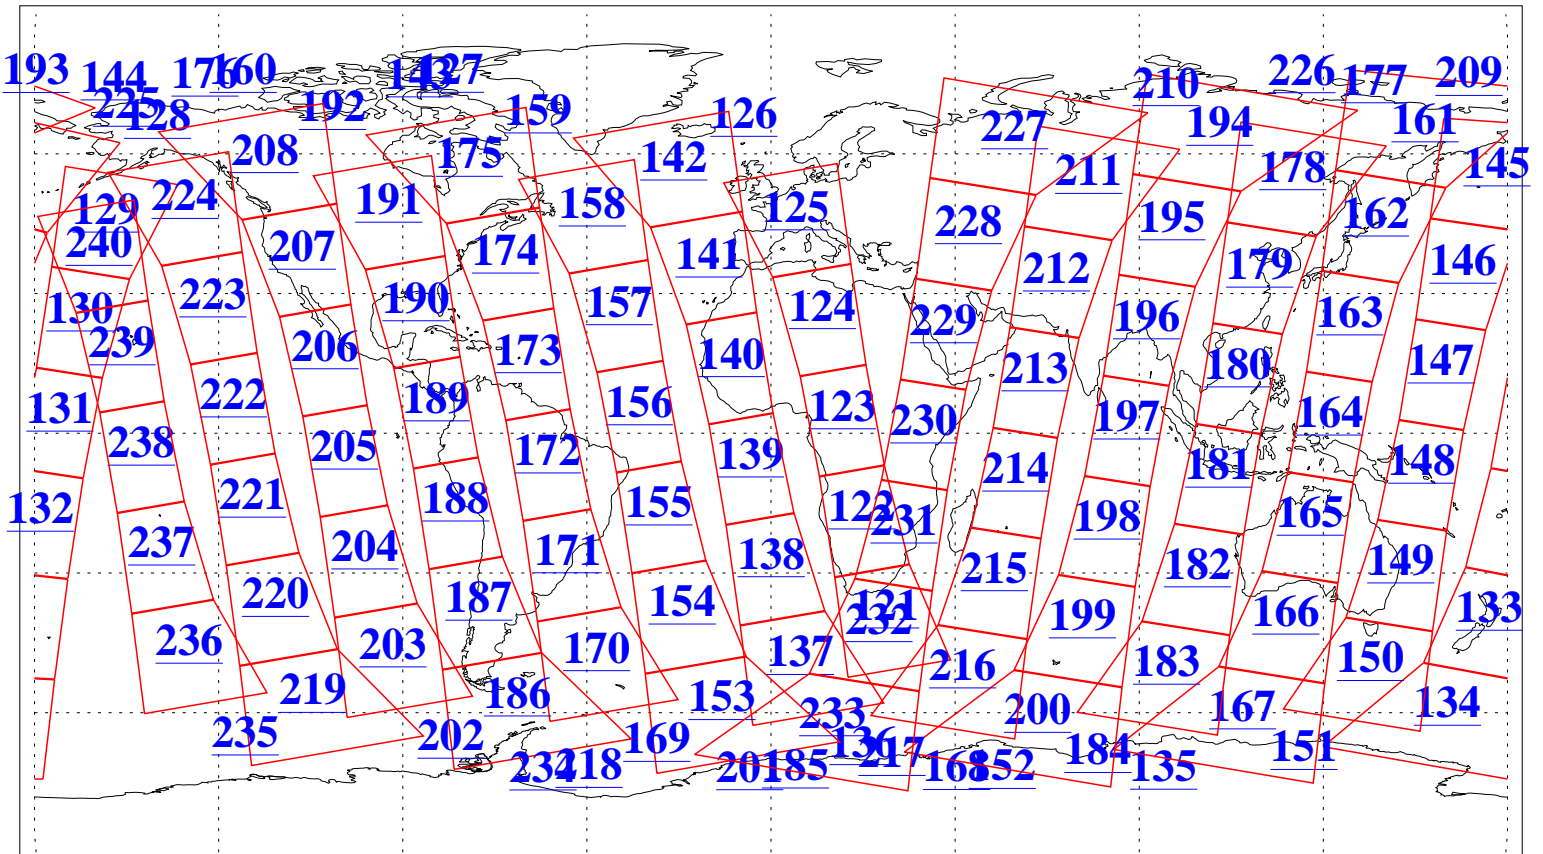

L1B Availability  
AMSU Granules: 240  
HSB Granules: 0  
AIRS Granules: 240

7 Jun 2003  
DoY 158  
Aqua Day 399  
Granules: 1 to 120

Granules: 121 to 240

Legend: AMSU Available, HSB Available, AIRS Available

L1B Availability  
AMSU Granules: 240  
HSB Granules: 0  
AIRS Granules: 240

7 Jun 2003  
DoY 158  
Aqua Day 399

Ascending Granules

Descending Granules

Legend: AMSU Available, HSB Available, AIRS Available

L1B Availability  
 AMSU Granules: 240  
 HSB Granules: 0  
 AIRS Granules: 240

7 Jun 2003  
 DoY 158  
 Aqua Day 399

Northern Hemisphere Granules

Southern Hemisphere Granules

Legend: AMSU Available, HSB Available, AIRS Available