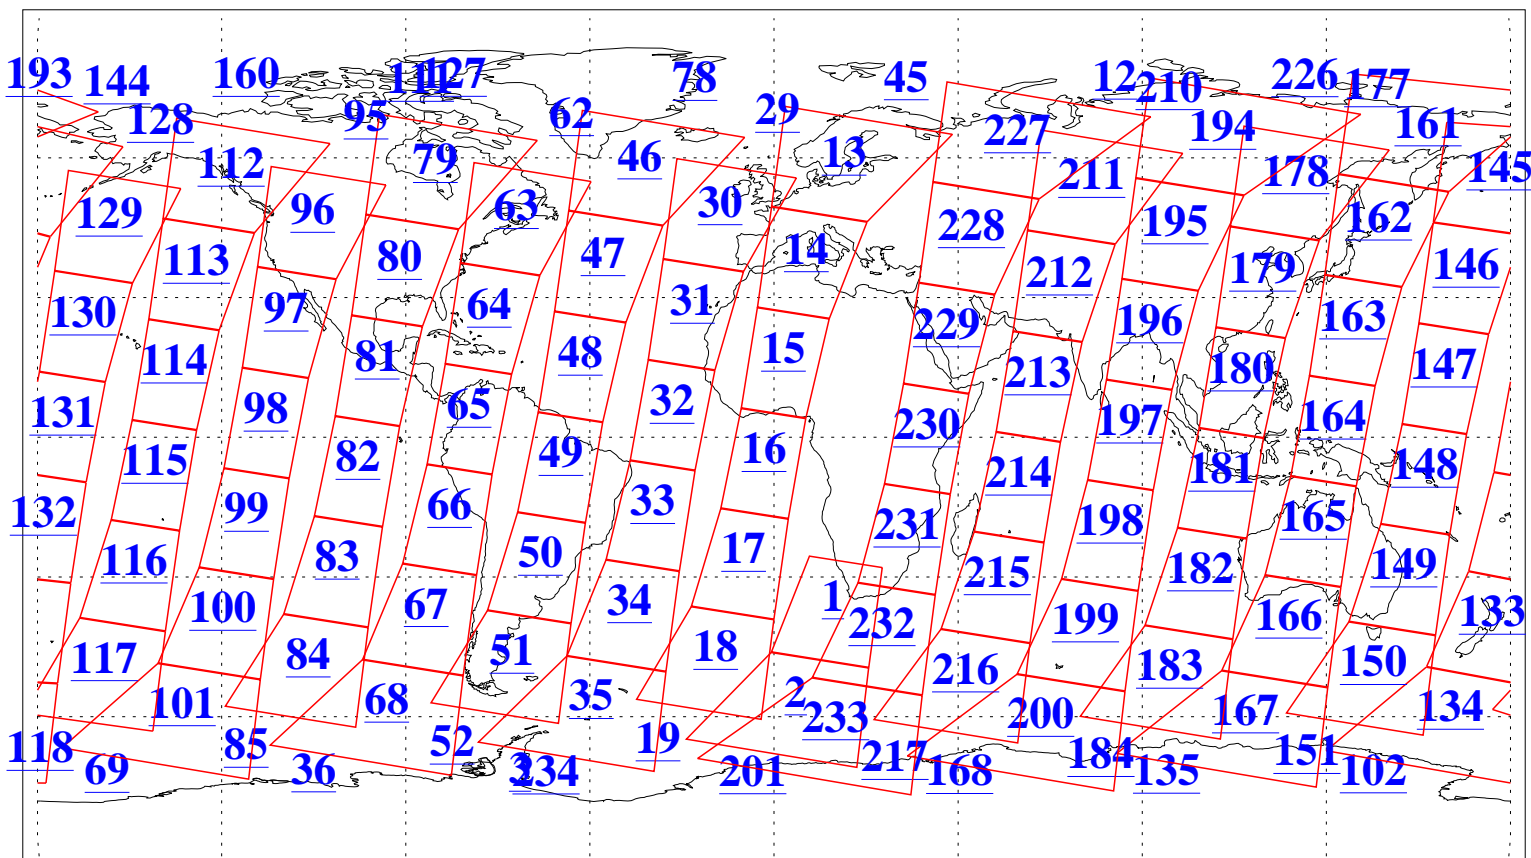

L1B Availability  
AMSU Granules: 240  
HSB Granules: 0  
AIRS Granules: 240

7 Jun 2003  
DoY 158  
Aqua Day 399  
Granules: 1 to 120

Granules: 121 to 240

Legend: AMSU Available, HSB Available, AIRS Available

L1B Availability  
AMSU Granules: 240  
HSB Granules: 0  
AIRS Granules: 240

7 Jun 2003  
DoY 158  
Aqua Day 399

Ascending Granules

Descending Granules

Legend: AMSU Available, HSB Available, AIRS Available

L1B Availability  
 AMSU Granules: 240  
 HSB Granules: 0  
 AIRS Granules: 240

7 Jun 2003  
 DoY 158  
 Aqua Day 399

Northern Hemisphere Granules

Southern Hemisphere Granules

Legend: AMSU Available, HSB Available, AIRS Available