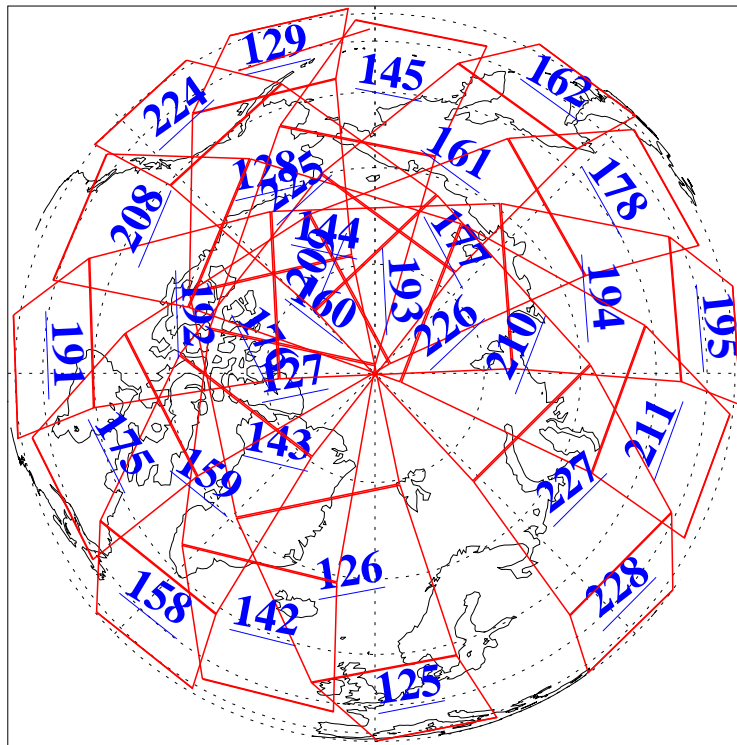

L1B Availability  
AMSU Granules: 240  
HSB Granules: 0  
AIRS Granules: 240

7 Jun 2003  
DoY 158  
Aqua Day 399  
Granules: 1 to 120

Granules: 121 to 240

Legend: AMSU Available, HSB Available, AIRS Available

L1B Availability  
AMSU Granules: 240  
HSB Granules: 0  
AIRS Granules: 240

7 Jun 2003  
DoY 158  
Aqua Day 399

Ascending Granules

Descending Granules

Legend: AMSU Available, HSB Available, AIRS Available

L1B Availability  
 AMSU Granules: 240  
 HSB Granules: 0  
 AIRS Granules: 240

7 Jun 2003  
 DoY 158  
 Aqua Day 399

Northern Hemisphere Granules

Southern Hemisphere Granules

Legend: AMSU Available, HSB Available, AIRS Available