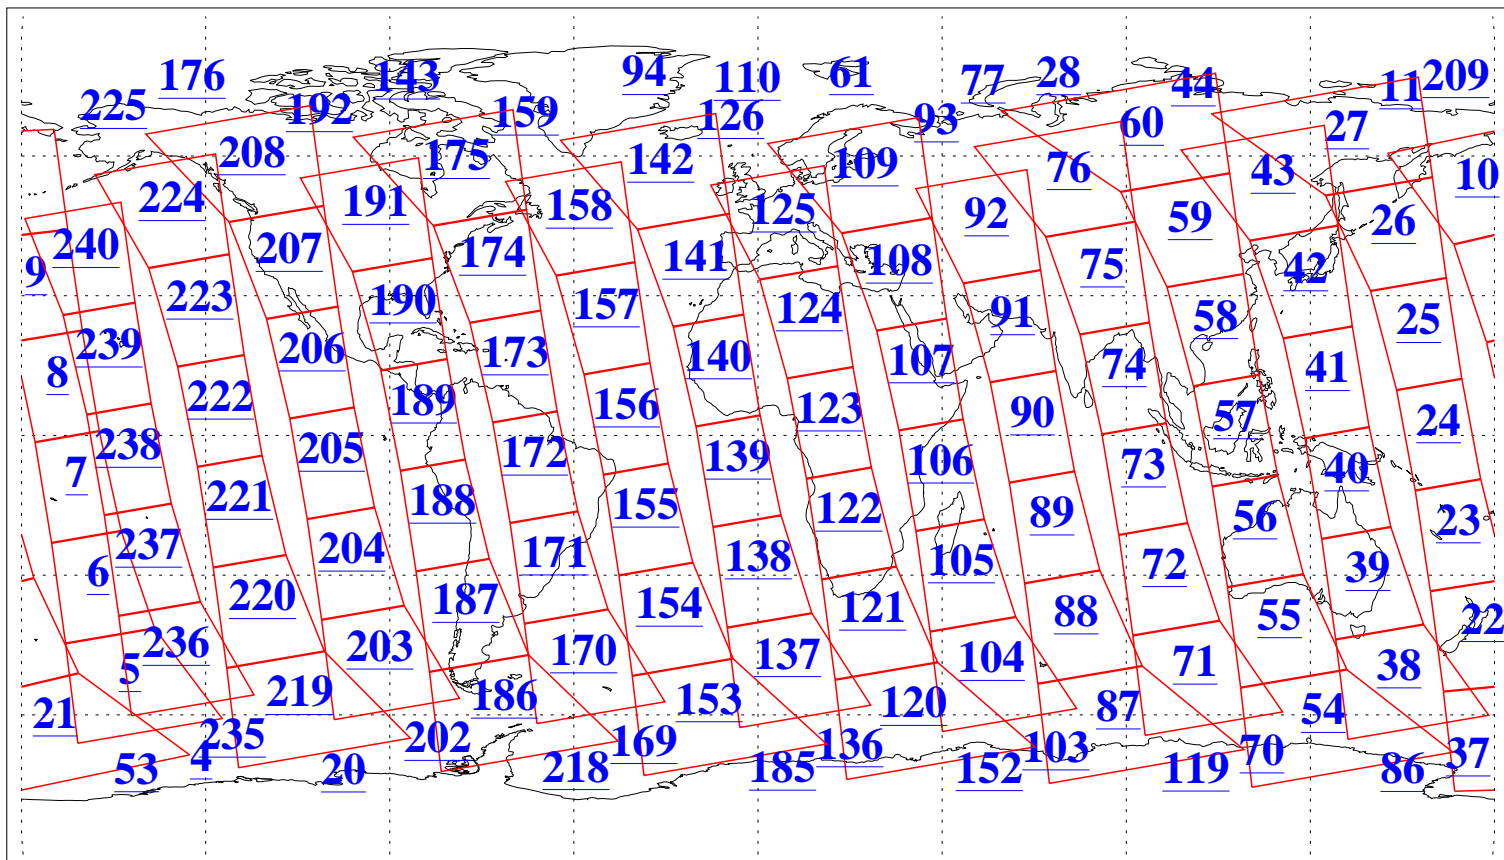

L1B Availability  
AMSU Granules: 240  
HSB Granules: 0  
AIRS Granules: 240

7 Jun 2003  
DoY 158  
Aqua Day 399  
Granules: 1 to 120

Granules: 121 to 240

Legend: AMSU Available, HSB Available, AIRS Available

L1B Availability  
AMSU Granules: 240  
HSB Granules: 0  
AIRS Granules: 240

7 Jun 2003  
DoY 158  
Aqua Day 399

Ascending Granules

Descending Granules

Legend: AMSU Available, HSB Available, AIRS Available

L1B Availability  
 AMSU Granules: 240  
 HSB Granules: 0  
 AIRS Granules: 240

7 Jun 2003  
 DoY 158  
 Aqua Day 399

Northern Hemisphere Granules

Southern Hemisphere Granules

Legend: AMSU Available, HSB Available, AIRS Available