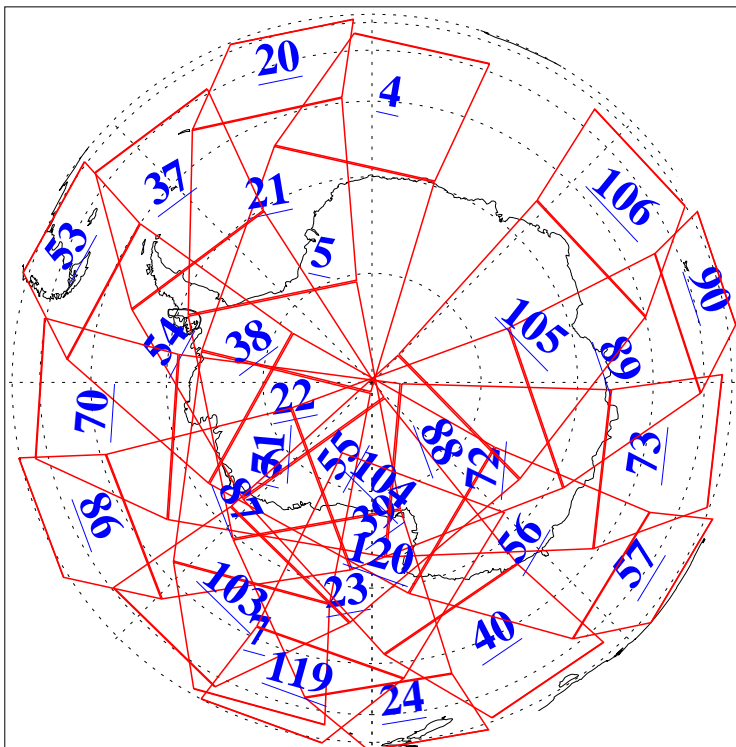

L1B Availability
AMSU Granules: 240
HSB Granules: 0
AIRS Granules: 240

5 Jun 2003
DoY 156
Aqua Day 397
Granules: 1 to 120

Granules: 121 to 240

Legend: AMSU Available, HSB Available, AIRS Available

L1B Availability
AMSU Granules: 240
HSB Granules: 0
AIRS Granules: 240

5 Jun 2003
DoY 156
Aqua Day 397

Ascending Granules

Descending Granules

Legend: AMSU Available, HSB Available, AIRS Available

L1B Availability
AMSU Granules: 240
HSB Granules: 0
AIRS Granules: 240

5 Jun 2003
DoY 156
Aqua Day 397

Northern Hemisphere Granules

Southern Hemisphere Granules

Legend: AMSU Available, HSB Available, AIRS Available