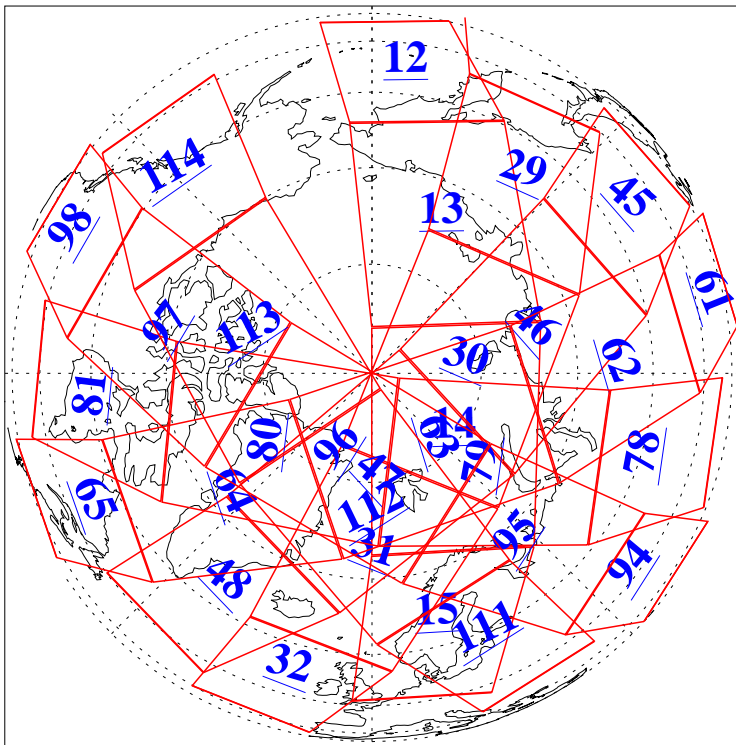

L1B Availability
AMSU Granules: 240
HSB Granules: 0
AIRS Granules: 240

5 Jun 2003
DoY 156
Aqua Day 397
Granules: 1 to 120

Granules: 121 to 240

Legend: AMSU Available, HSB Available, AIRS Available

L1B Availability
AMSU Granules: 240
HSB Granules: 0
AIRS Granules: 240

5 Jun 2003
DoY 156
Aqua Day 397

Ascending Granules

Descending Granules

Legend: AMSU Available, HSB Available, AIRS Available

L1B Availability
AMSU Granules: 240
HSB Granules: 0
AIRS Granules: 240

5 Jun 2003
DoY 156
Aqua Day 397

Northern Hemisphere Granules

Southern Hemisphere Granules

Legend: AMSU Available, HSB Available, AIRS Available