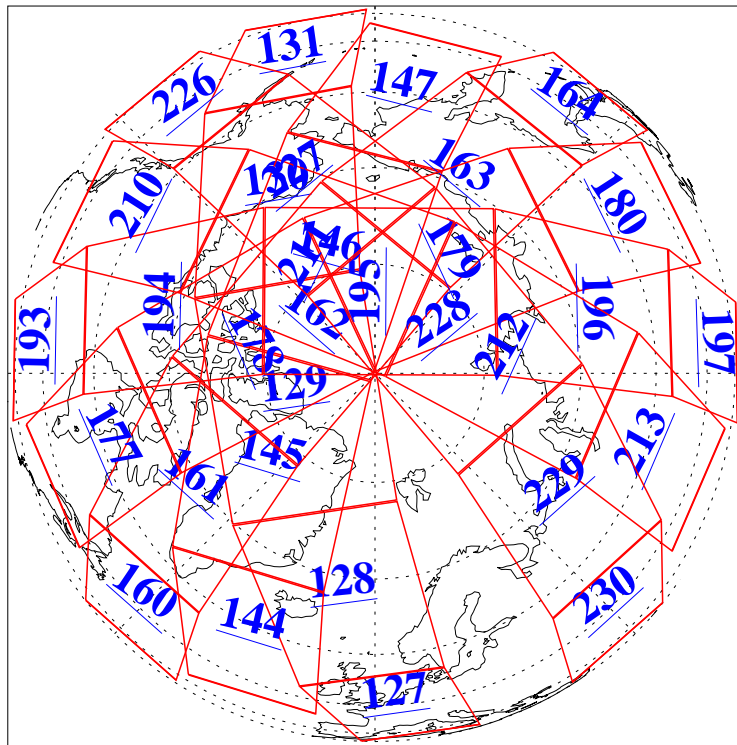

5 Jun 2003
DoY 156
Aqua Day 397

Ascending Granules

Descending Granules

Legend: AMSU Available, HSB Available, AIRS Available

L1B Availability
AMSU Granules: 240
HSB Granules: 0
AIRS Granules: 240

5 Jun 2003
DoY 156
Aqua Day 397

Northern Hemisphere Granules

Southern Hemisphere Granules

Legend: AMSU Available, HSB Available, AIRS Available