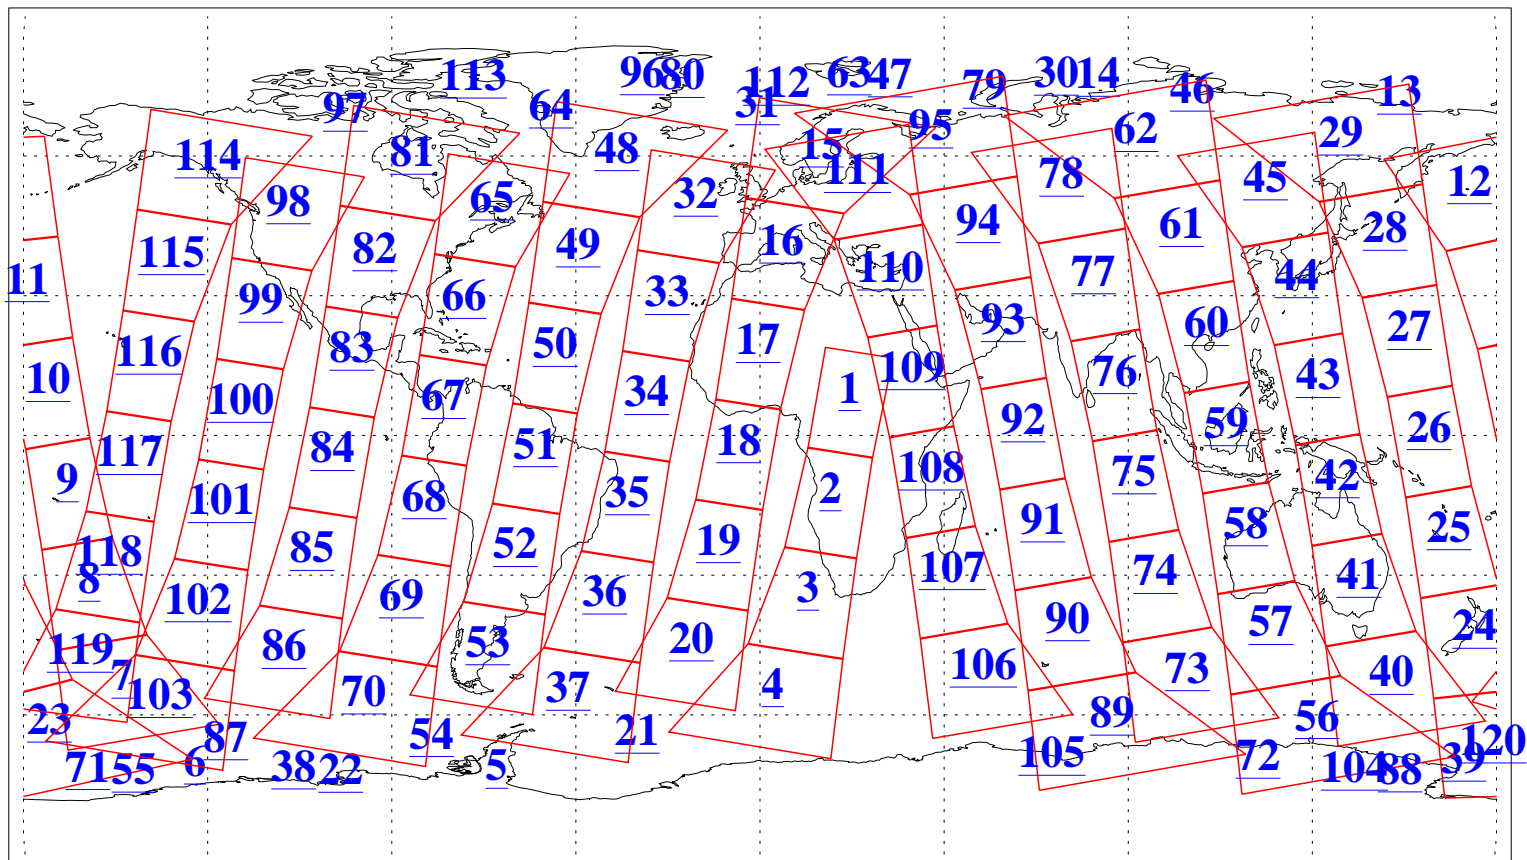

L1B Availability
AMSU Granules: 240
HSB Granules: 0
AIRS Granules: 240

5 Jun 2003
DoY 156
Aqua Day 397
Granules: 1 to 120

Granules: 121 to 240

Legend: AMSU Available, HSB Available, AIRS Available

L1B Availability
AMSU Granules: 240
HSB Granules: 0
AIRS Granules: 240

5 Jun 2003
DoY 156
Aqua Day 397

Ascending Granules

Descending Granules

Legend: AMSU Available, HSB Available, AIRS Available

L1B Availability
AMSU Granules: 240
HSB Granules: 0
AIRS Granules: 240

5 Jun 2003
DoY 156
Aqua Day 397

Northern Hemisphere Granules

Southern Hemisphere Granules

Legend: AMSU Available, HSB Available, AIRS Available