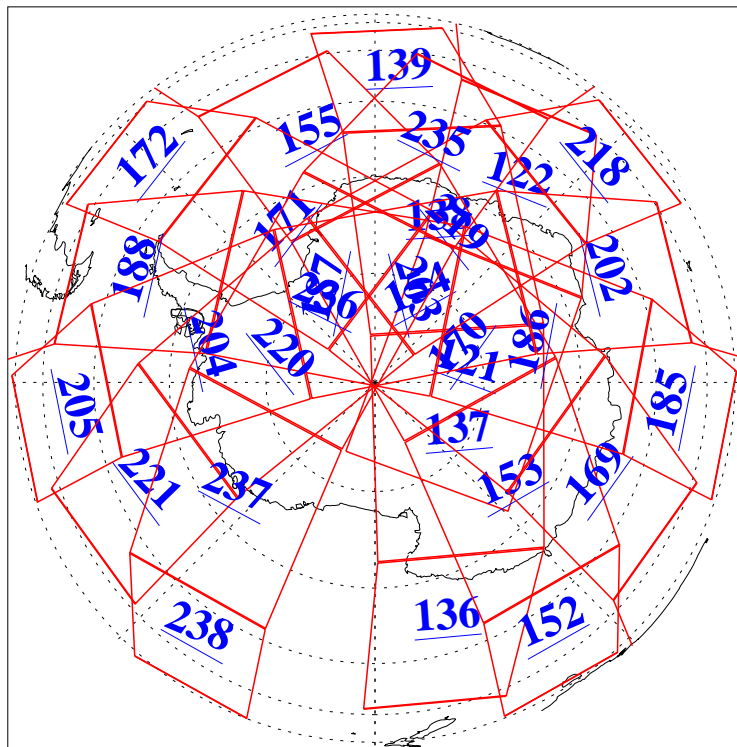

L1B Availability
AMSU Granules: 240
HSB Granules: 0
AIRS Granules: 240

5 Jun 2003
DoY 156
Aqua Day 397
Granules: 1 to 120

Granules: 121 to 240

Legend: AMSU Available, HSB Available, AIRS Available

L1B Availability
AMSU Granules: 240
HSB Granules: 0
AIRS Granules: 240

5 Jun 2003
DoY 156
Aqua Day 397

Ascending Granules

Descending Granules

Legend: AMSU Available, HSB Available, AIRS Available

L1B Availability
AMSU Granules: 240
HSB Granules: 0
AIRS Granules: 240

5 Jun 2003
DoY 156
Aqua Day 397

Northern Hemisphere Granules

Southern Hemisphere Granules

Legend: AMSU Available, HSB Available, AIRS Available