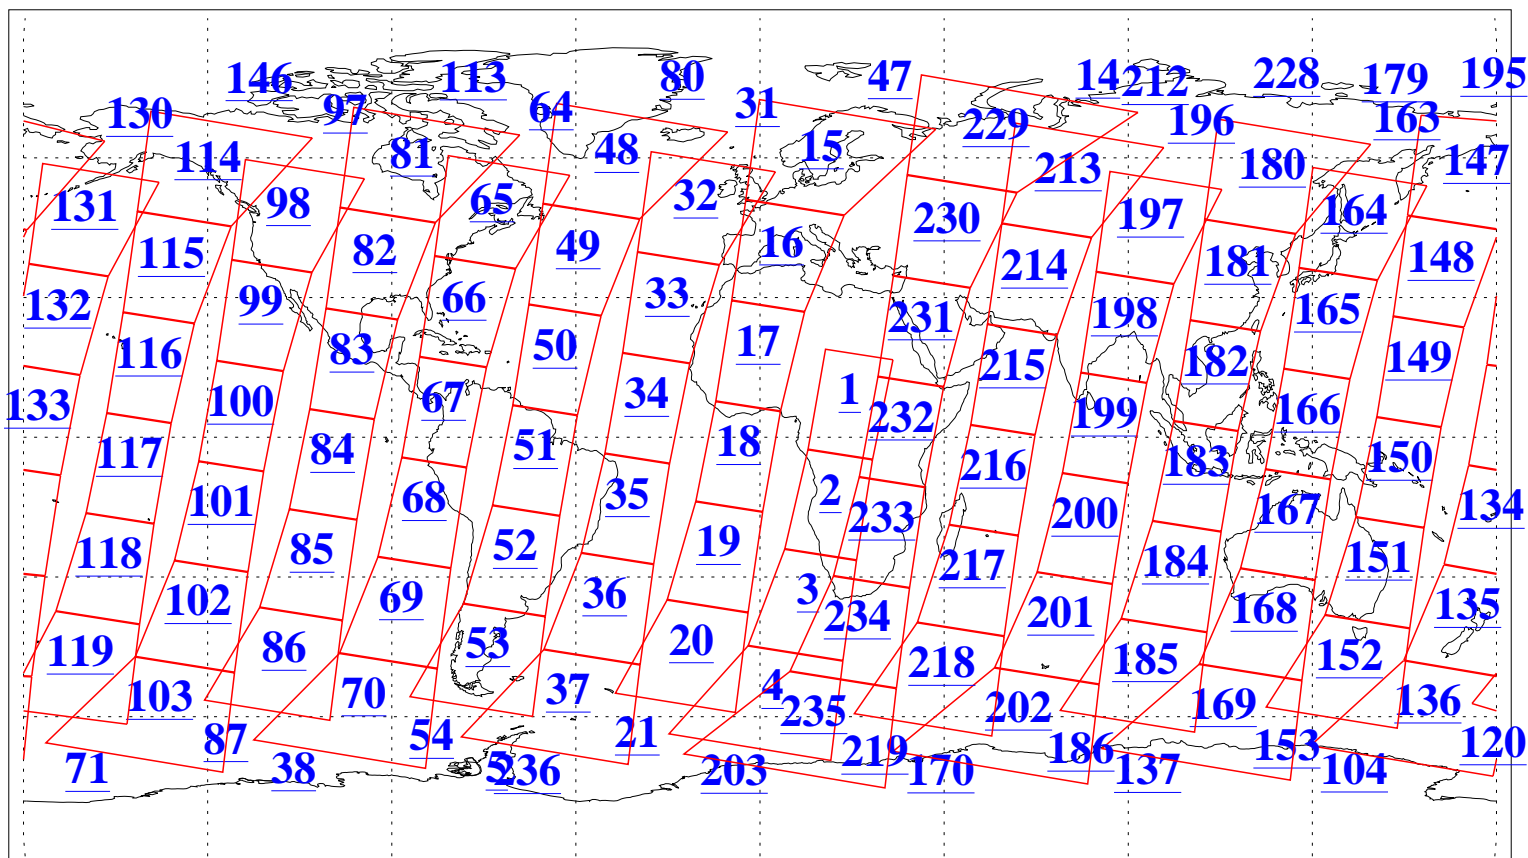

L1B Availability
AMSU Granules: 240
HSB Granules: 0
AIRS Granules: 240

5 Jun 2003
DoY 156
Aqua Day 397
Granules: 1 to 120

Granules: 121 to 240

Legend: AMSU Available, HSB Available, AIRS Available

L1B Availability
AMSU Granules: 240
HSB Granules: 0
AIRS Granules: 240

5 Jun 2003
DoY 156
Aqua Day 397

Ascending Granules

Descending Granules

Legend: AMSU Available, HSB Available, AIRS Available

L1B Availability
AMSU Granules: 240
HSB Granules: 0
AIRS Granules: 240

5 Jun 2003
DoY 156
Aqua Day 397

Northern Hemisphere Granules

Southern Hemisphere Granules

Legend: AMSU Available, HSB Available, AIRS Available