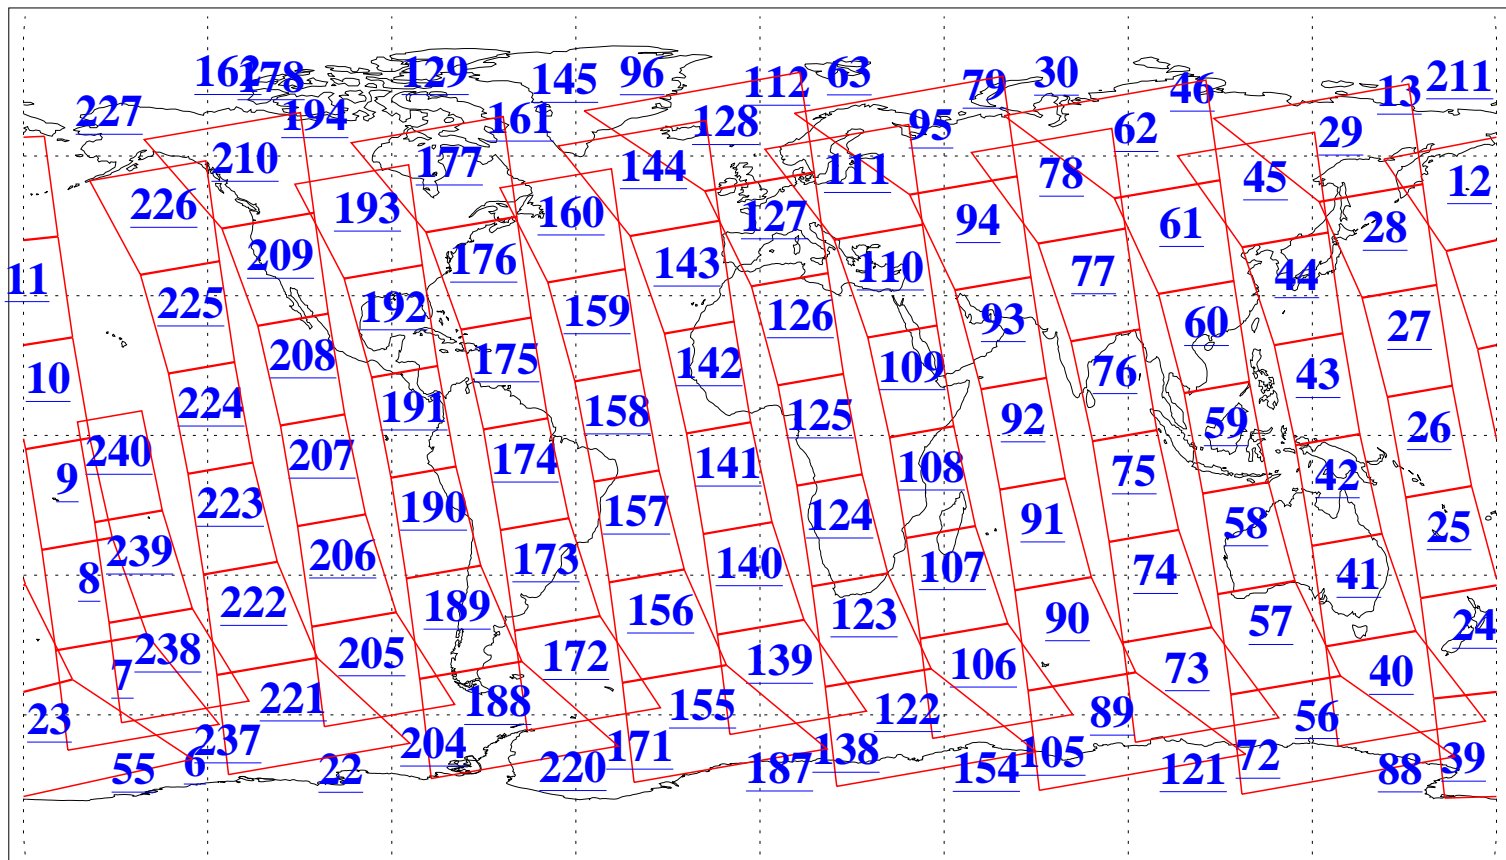

L1B Availability
AMSU Granules: 240
HSB Granules: 0
AIRS Granules: 240

5 Jun 2003
DoY 156
Aqua Day 397
Granules: 1 to 120

Granules: 121 to 240

Legend: AMSU Available, HSB Available, AIRS Available

L1B Availability
AMSU Granules: 240
HSB Granules: 0
AIRS Granules: 240

5 Jun 2003
DoY 156
Aqua Day 397

Ascending Granules

Descending Granules

Legend: AMSU Available, HSB Available, AIRS Available

L1B Availability
AMSU Granules: 240
HSB Granules: 0
AIRS Granules: 240

5 Jun 2003
DoY 156
Aqua Day 397

Northern Hemisphere Granules

Southern Hemisphere Granules

Legend: AMSU Available, HSB Available, AIRS Available