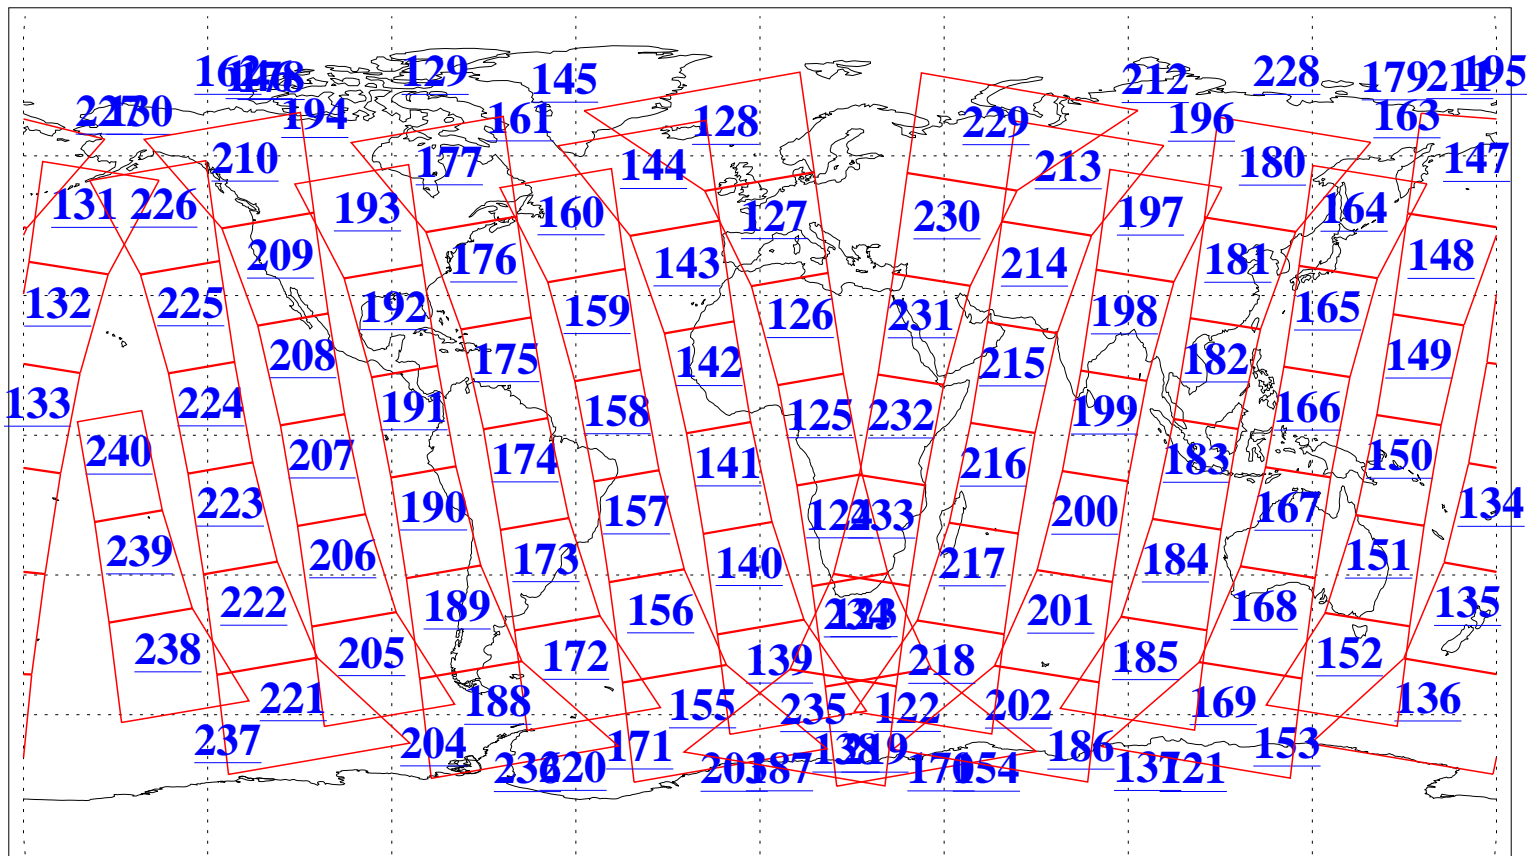

L1B Availability
AMSU Granules: 240
HSB Granules: 0
AIRS Granules: 240

5 Jun 2003
DoY 156
Aqua Day 397
Granules: 1 to 120

Granules: 121 to 240

Legend: AMSU Available, HSB Available, AIRS Available

L1B Availability
AMSU Granules: 240
HSB Granules: 0
AIRS Granules: 240

5 Jun 2003
DoY 156
Aqua Day 397

Ascending Granules

Descending Granules

Legend: AMSU Available, HSB Available, AIRS Available

L1B Availability
AMSU Granules: 240
HSB Granules: 0
AIRS Granules: 240

5 Jun 2003
DoY 156
Aqua Day 397