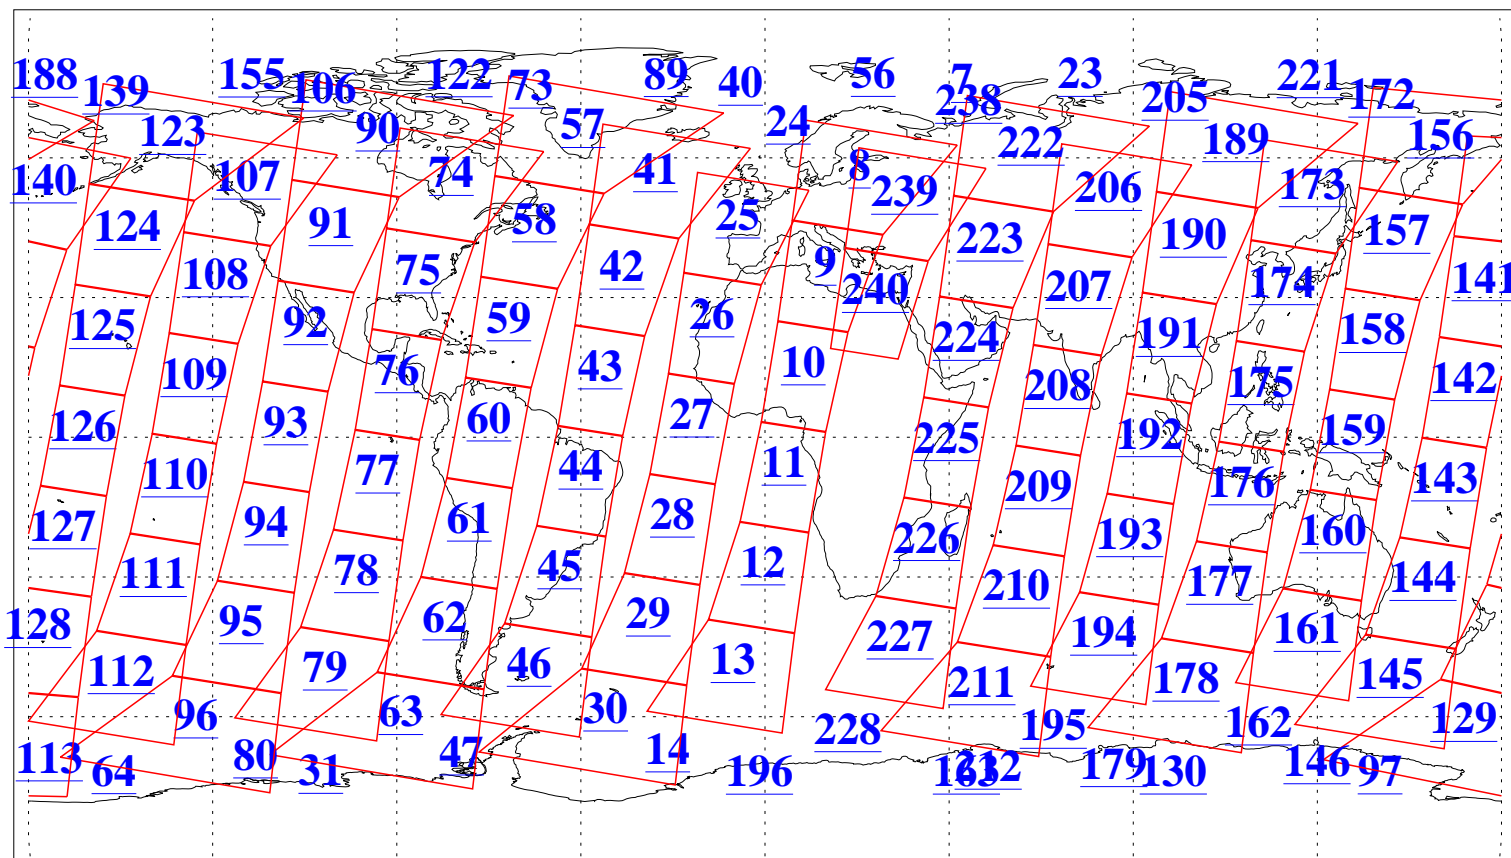

L1B Availability
AMSU Granules: 240
HSB Granules: 0
AIRS Granules: 240

4 Jun 2003
DoY 155
Aqua Day 396
Granules: 1 to 120

Granules: 121 to 240

Legend: AMSU Available, HSB Available, AIRS Available

L1B Availability
AMSU Granules: 240
HSB Granules: 0
AIRS Granules: 240

4 Jun 2003
DoY 155
Aqua Day 396

Ascending Granules

Descending Granules

Legend: AMSU Available, HSB Available, AIRS Available

L1B Availability
 AMSU Granules: 240
 HSB Granules: 0
 AIRS Granules: 240

4 Jun 2003
 DoY 155
 Aqua Day 396

Northern Hemisphere Granules

Southern Hemisphere Granules

Legend: AMSU Available, HSB Available, AIRS Available