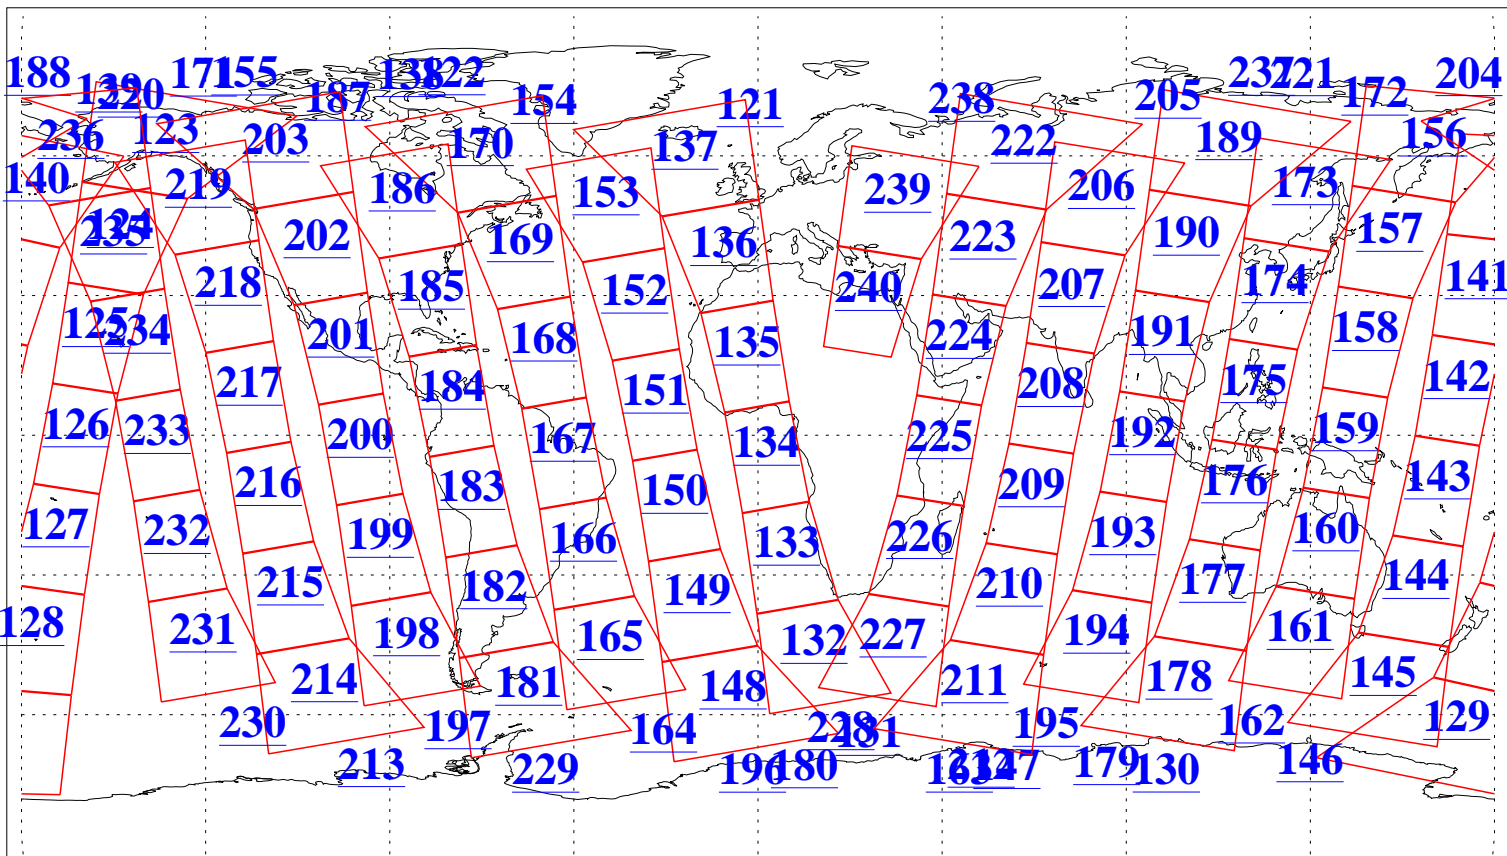

L1B Availability
AMSU Granules: 240
HSB Granules: 0
AIRS Granules: 240

4 Jun 2003
DoY 155
Aqua Day 396
Granules: 1 to 120

Granules: 121 to 240

Legend: AMSU Available, HSB Available, AIRS Available

L1B Availability
AMSU Granules: 240
HSB Granules: 0
AIRS Granules: 240

4 Jun 2003
DoY 155
Aqua Day 396

Ascending Granules

Descending Granules

Legend: AMSU Available, HSB Available, AIRS Available

L1B Availability
 AMSU Granules: 240
 HSB Granules: 0
 AIRS Granules: 240

4 Jun 2003
 DoY 155
 Aqua Day 396

Northern Hemisphere Granules

Southern Hemisphere Granules

Legend: AMSU Available, HSB Available, AIRS Available