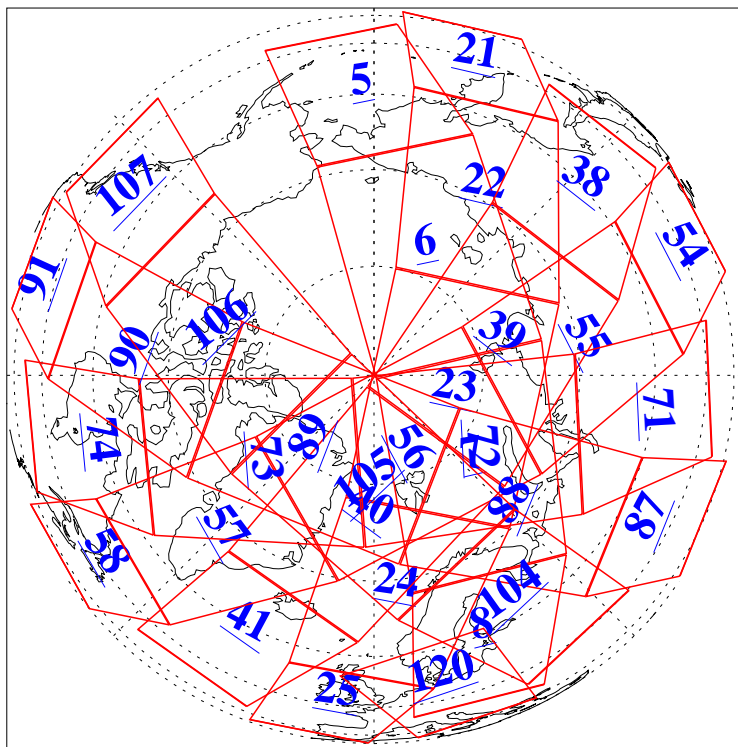

L1B Availability
AMSU Granules: 240
HSB Granules: 0
AIRS Granules: 240

4 Jun 2003
DoY 155
Aqua Day 396
Granules: 1 to 120

Granules: 121 to 240

Legend: AMSU Available, HSB Available, AIRS Available

L1B Availability
AMSU Granules: 240
HSB Granules: 0
AIRS Granules: 240

4 Jun 2003
DoY 155
Aqua Day 396

Ascending Granules

Descending Granules

Legend: AMSU Available, HSB Available, AIRS Available

L1B Availability
 AMSU Granules: 240
 HSB Granules: 0
 AIRS Granules: 240

4 Jun 2003
 DoY 155
 Aqua Day 396

Northern Hemisphere Granules

Southern Hemisphere Granules

Legend: AMSU Available, HSB Available, AIRS Available