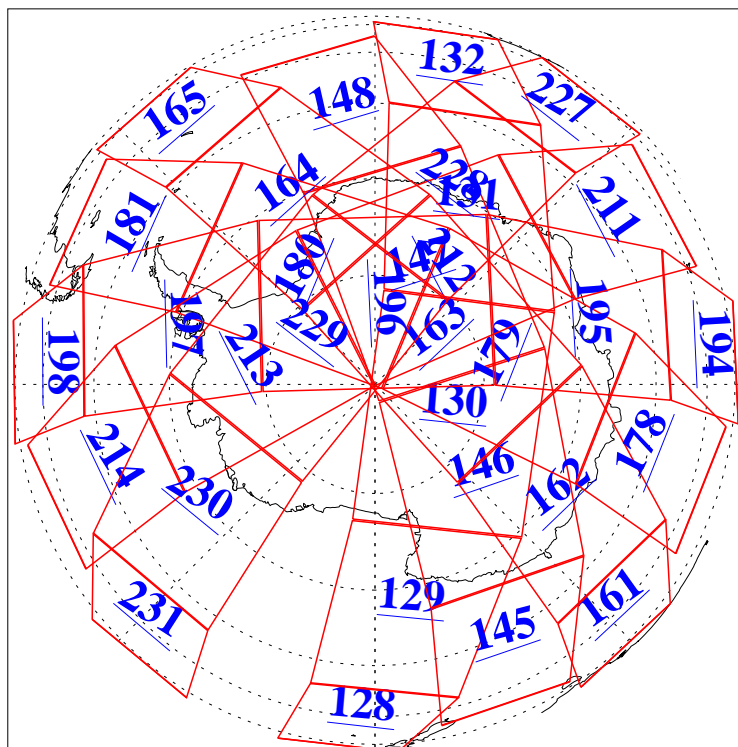

L1B Availability
AMSU Granules: 240
HSB Granules: 0
AIRS Granules: 240

4 Jun 2003
DoY 155
Aqua Day 396
Granules: 1 to 120

Granules: 121 to 240

Legend: AMSU Available, HSB Available, AIRS Available

L1B Availability
AMSU Granules: 240
HSB Granules: 0
AIRS Granules: 240

4 Jun 2003
DoY 155
Aqua Day 396

Ascending Granules

Descending Granules

Legend: AMSU Available, HSB Available, AIRS Available

L1B Availability
 AMSU Granules: 240
 HSB Granules: 0
 AIRS Granules: 240

4 Jun 2003
 DoY 155
 Aqua Day 396

Northern Hemisphere Granules

Southern Hemisphere Granules

Legend: AMSU Available, HSB Available, AIRS Available