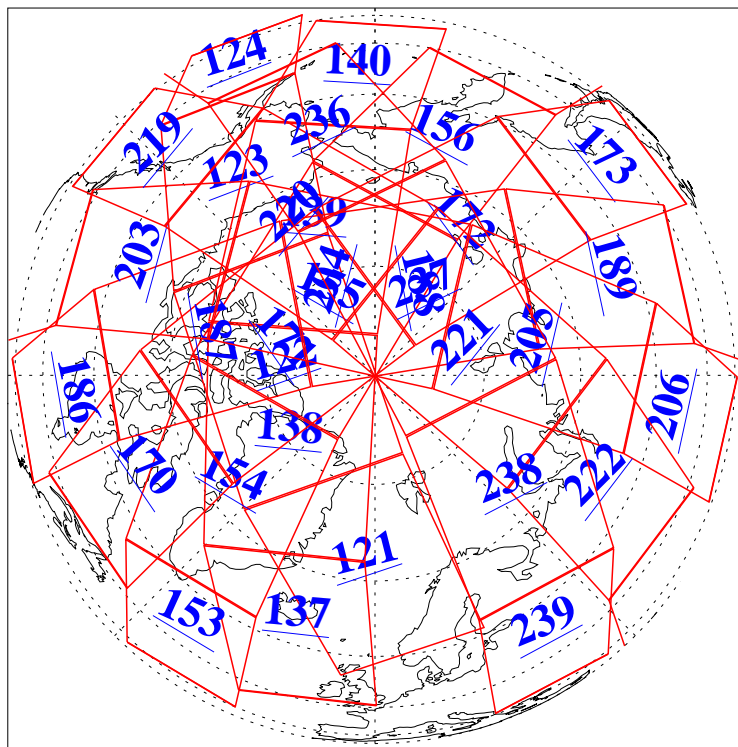

L1B Availability
AMSU Granules: 240
HSB Granules: 0
AIRS Granules: 240

4 Jun 2003
DoY 155
Aqua Day 396
Granules: 1 to 120

Granules: 121 to 240

Legend: AMSU Available, HSB Available, AIRS Available

L1B Availability
AMSU Granules: 240
HSB Granules: 0
AIRS Granules: 240

4 Jun 2003
DoY 155
Aqua Day 396

Ascending Granules

Descending Granules

Legend: AMSU Available, HSB Available, AIRS Available

L1B Availability
 AMSU Granules: 240
 HSB Granules: 0
 AIRS Granules: 240

4 Jun 2003
 DoY 155
 Aqua Day 396

Northern Hemisphere Granules

Southern Hemisphere Granules

Legend: AMSU Available, HSB Available, AIRS Available