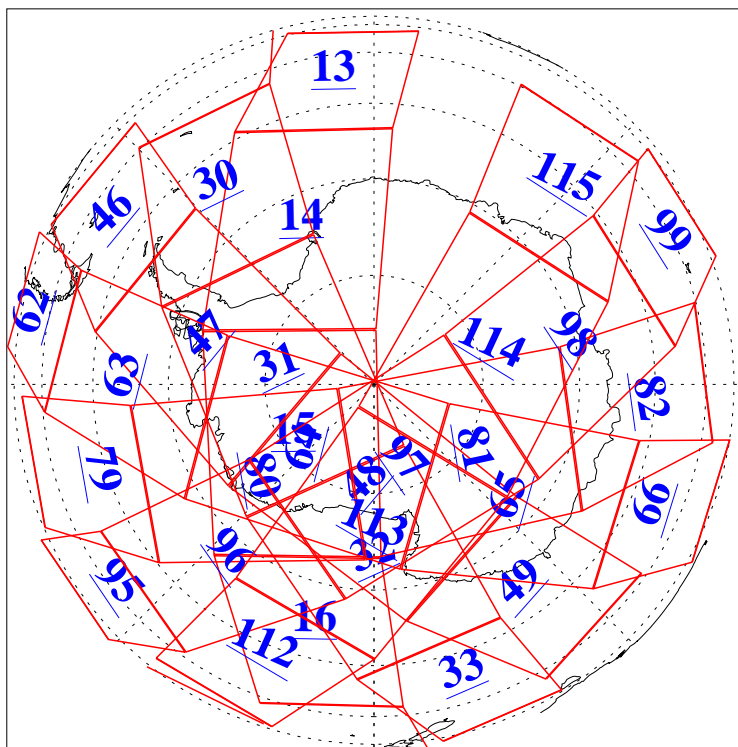

L1B Availability
AMSU Granules: 240
HSB Granules: 0
AIRS Granules: 240

4 Jun 2003
DoY 155
Aqua Day 396
Granules: 1 to 120

Granules: 121 to 240

Legend: AMSU Available, HSB Available, AIRS Available

L1B Availability
AMSU Granules: 240
HSB Granules: 0
AIRS Granules: 240

4 Jun 2003
DoY 155
Aqua Day 396

Ascending Granules

Descending Granules

Legend: AMSU Available, HSB Available, AIRS Available

L1B Availability
 AMSU Granules: 240
 HSB Granules: 0
 AIRS Granules: 240

4 Jun 2003
 DoY 155
 Aqua Day 396

Northern Hemisphere Granules

Southern Hemisphere Granules

Legend: AMSU Available, HSB Available, AIRS Available