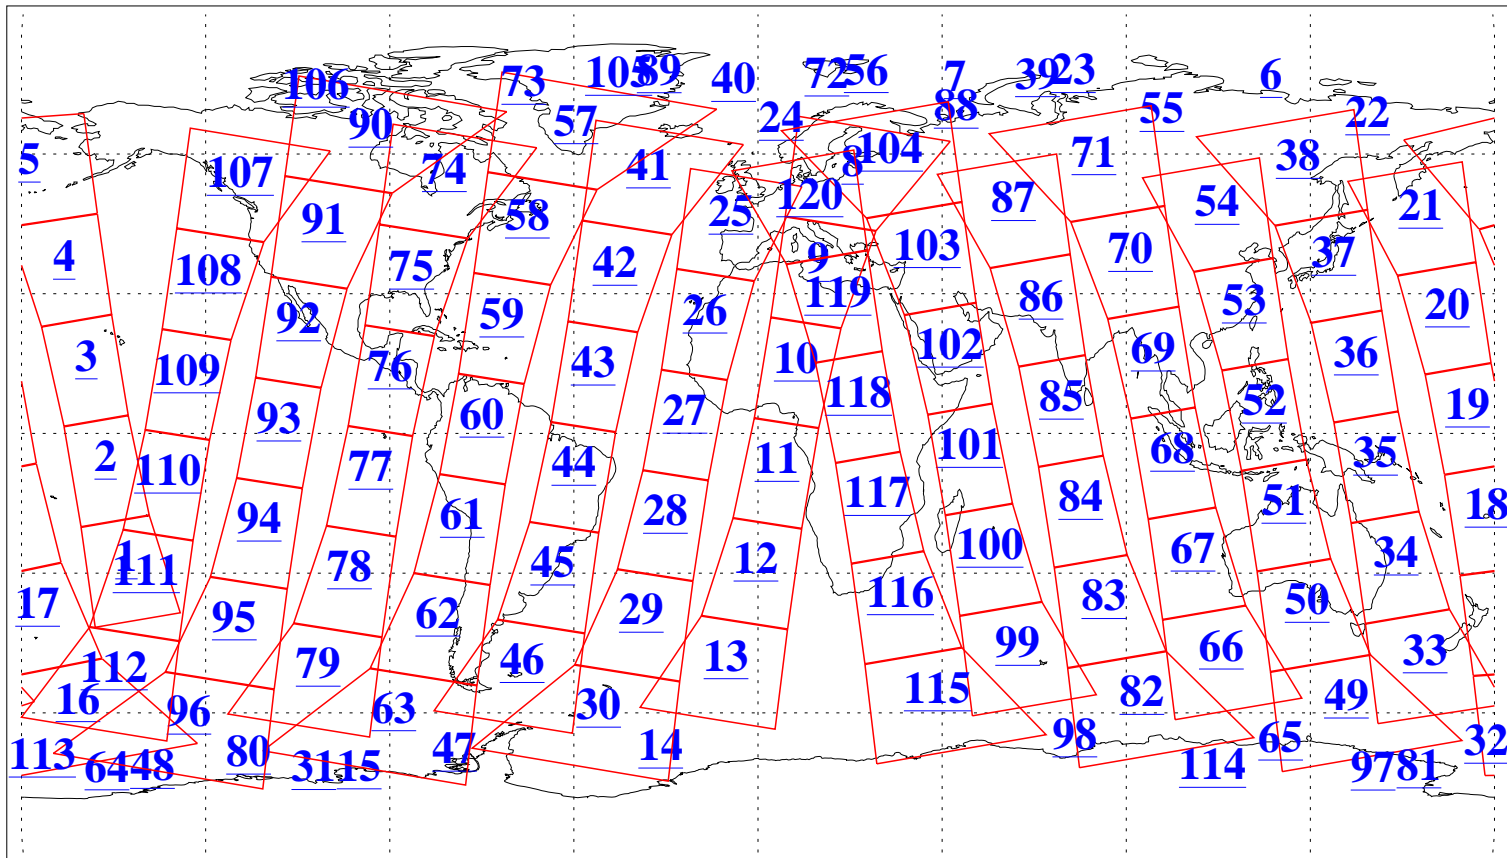

L1B Availability
AMSU Granules: 240
HSB Granules: 0
AIRS Granules: 240

4 Jun 2003
DoY 155
Aqua Day 396
Granules: 1 to 120

Granules: 121 to 240

Legend: AMSU Available, HSB Available, AIRS Available

L1B Availability
AMSU Granules: 240
HSB Granules: 0
AIRS Granules: 240

4 Jun 2003
DoY 155
Aqua Day 396

Ascending Granules

Descending Granules

Legend: AMSU Available, HSB Available, AIRS Available

L1B Availability
 AMSU Granules: 240
 HSB Granules: 0
 AIRS Granules: 240

4 Jun 2003
 DoY 155
 Aqua Day 396

Northern Hemisphere Granules

Southern Hemisphere Granules

Legend: AMSU Available, HSB Available, AIRS Available