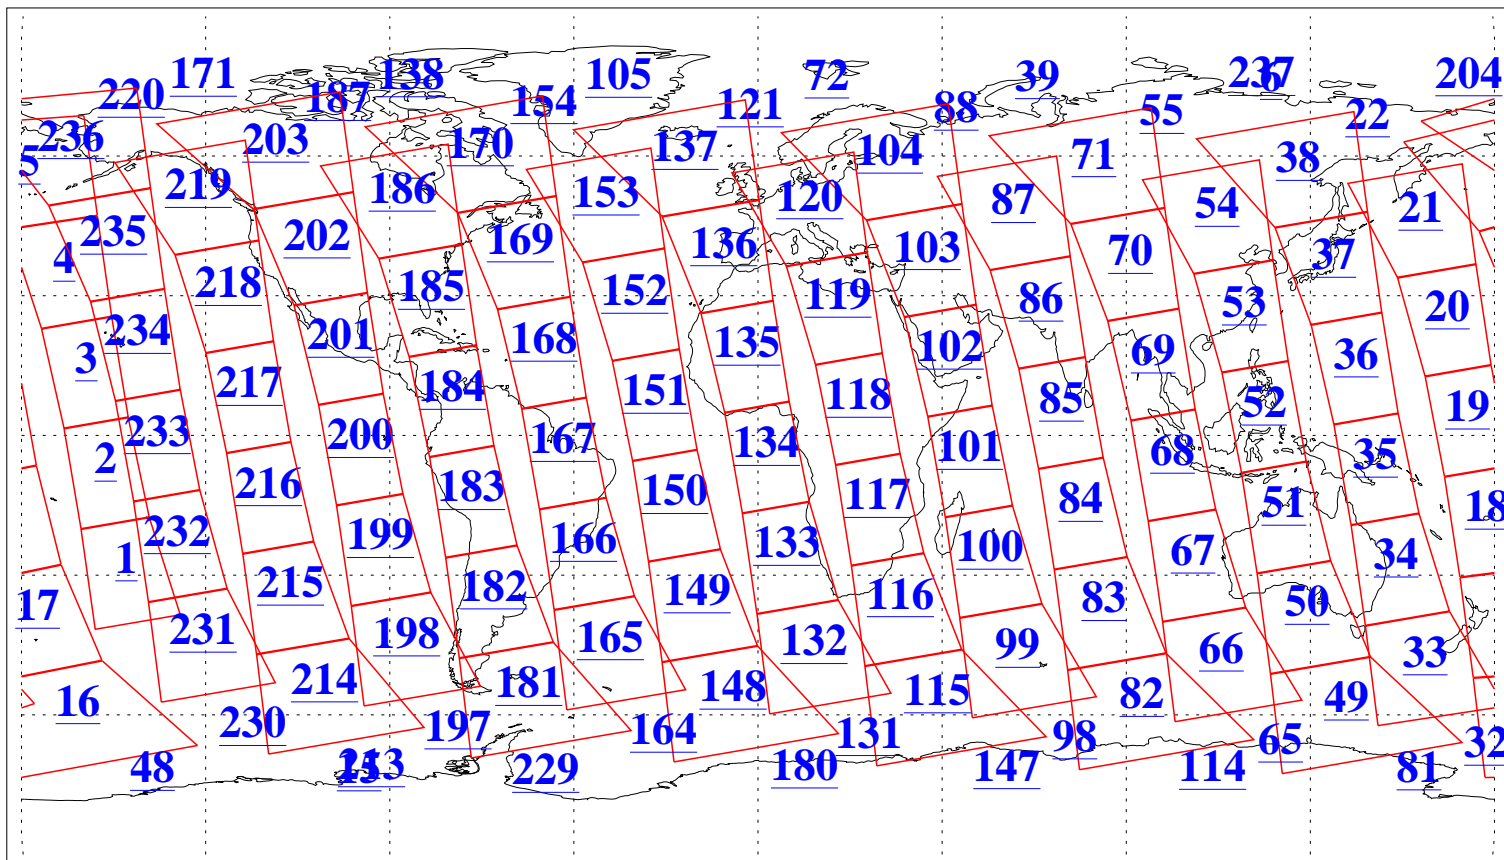

L1B Availability
AMSU Granules: 240
HSB Granules: 0
AIRS Granules: 240

4 Jun 2003
DoY 155
Aqua Day 396
Granules: 1 to 120

Granules: 121 to 240

Legend: AMSU Available, HSB Available, AIRS Available

L1B Availability
AMSU Granules: 240
HSB Granules: 0
AIRS Granules: 240

4 Jun 2003
DoY 155
Aqua Day 396

Ascending Granules

Descending Granules

Legend: AMSU Available, HSB Available, AIRS Available

L1B Availability
 AMSU Granules: 240
 HSB Granules: 0
 AIRS Granules: 240

4 Jun 2003
 DoY 155
 Aqua Day 396

Northern Hemisphere Granules

Southern Hemisphere Granules

Legend: AMSU Available, HSB Available, AIRS Available