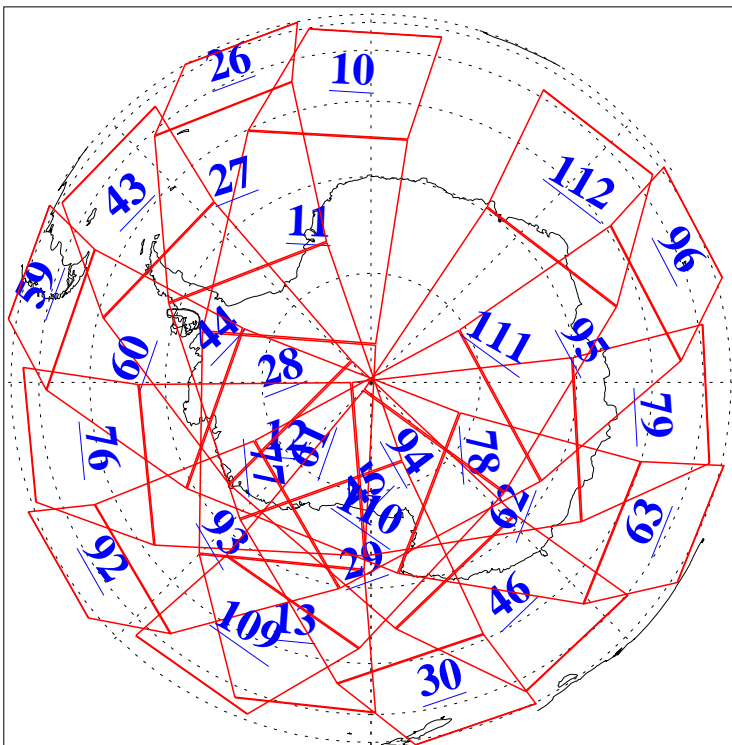

L1B Availability  
AMSU Granules: 240  
HSB Granules: 0  
AIRS Granules: 240

30 May 2003  
DoY 150  
Aqua Day 391  
Granules: 1 to 120

Granules: 121 to 240

Legend: AMSU Available, HSB Available, AIRS Available

L1B Availability  
AMSU Granules: 240  
HSB Granules: 0  
AIRS Granules: 240

30 May 2003  
DoY 150  
Aqua Day 391

Ascending Granules

Descending Granules

Legend: AMSU Available, HSB Available, AIRS Available

L1B Availability  
 AMSU Granules: 240  
 HSB Granules: 0  
 AIRS Granules: 240

30 May 2003  
 DoY 150  
 Aqua Day 391

Northern Hemisphere Granules

Southern Hemisphere Granules

Legend: AMSU Available, HSB Available, AIRS Available