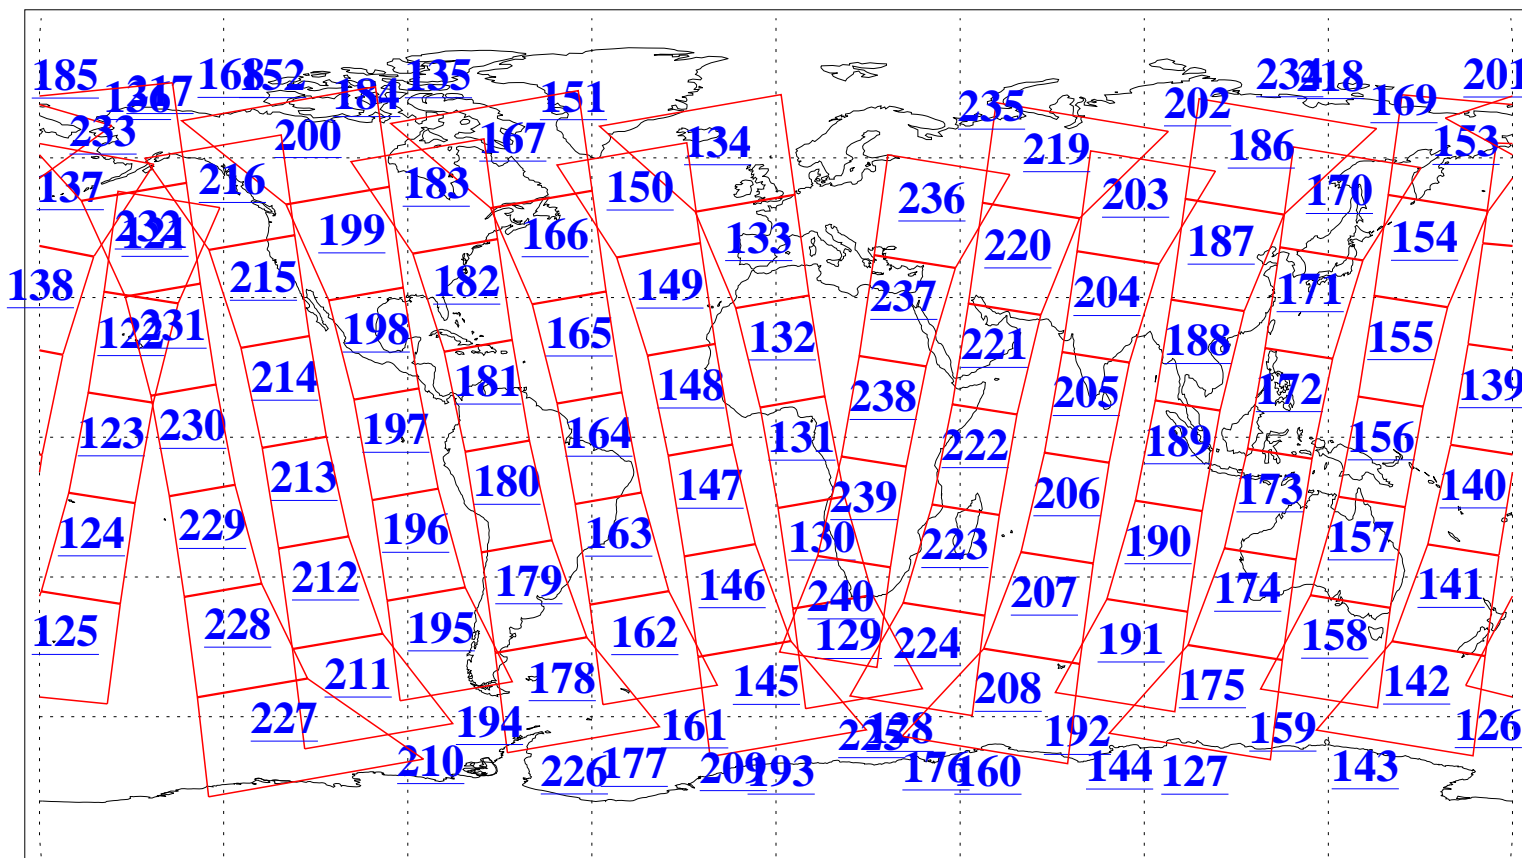

L1B Availability  
AMSU Granules: 240  
HSB Granules: 0  
AIRS Granules: 240

30 May 2003  
DoY 150  
Aqua Day 391  
Granules: 1 to 120

Granules: 121 to 240

Legend: AMSU Available, HSB Available, AIRS Available

L1B Availability  
AMSU Granules: 240  
HSB Granules: 0  
AIRS Granules: 240

30 May 2003  
DoY 150  
Aqua Day 391

Ascending Granules

Descending Granules

Legend: AMSU Available, HSB Available, AIRS Available

L1B Availability  
 AMSU Granules: 240  
 HSB Granules: 0  
 AIRS Granules: 240

30 May 2003  
 DoY 150  
 Aqua Day 391

Northern Hemisphere Granules

Southern Hemisphere Granules

Legend: AMSU Available, HSB Available, AIRS Available