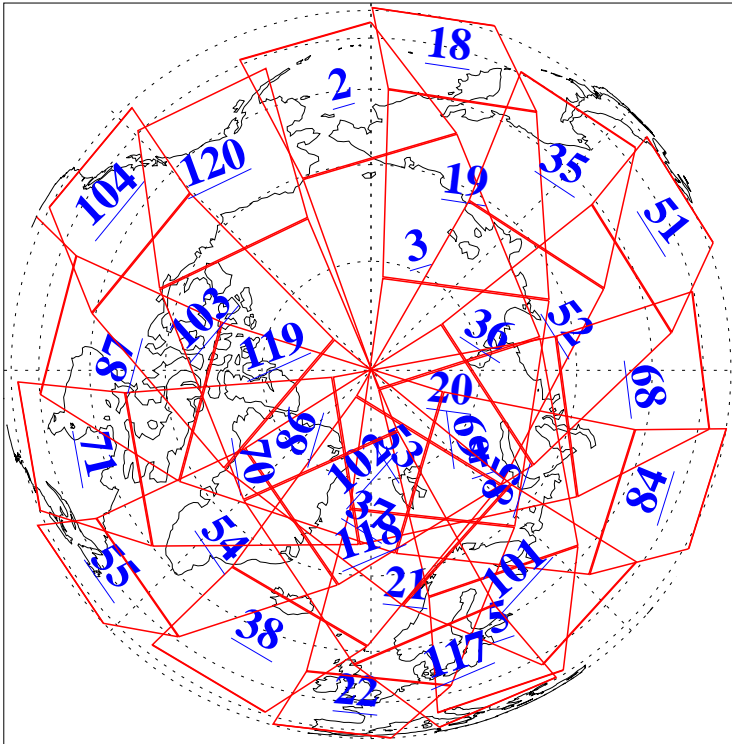

L1B Availability  
AMSU Granules: 240  
HSB Granules: 0  
AIRS Granules: 240

30 May 2003  
DoY 150  
Aqua Day 391  
Granules: 1 to 120

Granules: 121 to 240

Legend: AMSU Available, HSB Available, AIRS Available

L1B Availability  
AMSU Granules: 240  
HSB Granules: 0  
AIRS Granules: 240

30 May 2003  
DoY 150  
Aqua Day 391

Ascending Granules

Descending Granules

Legend: AMSU Available, HSB Available, AIRS Available

L1B Availability  
 AMSU Granules: 240  
 HSB Granules: 0  
 AIRS Granules: 240

30 May 2003  
 DoY 150  
 Aqua Day 391

Northern Hemisphere Granules

Southern Hemisphere Granules

Legend: AMSU Available, HSB Available, AIRS Available