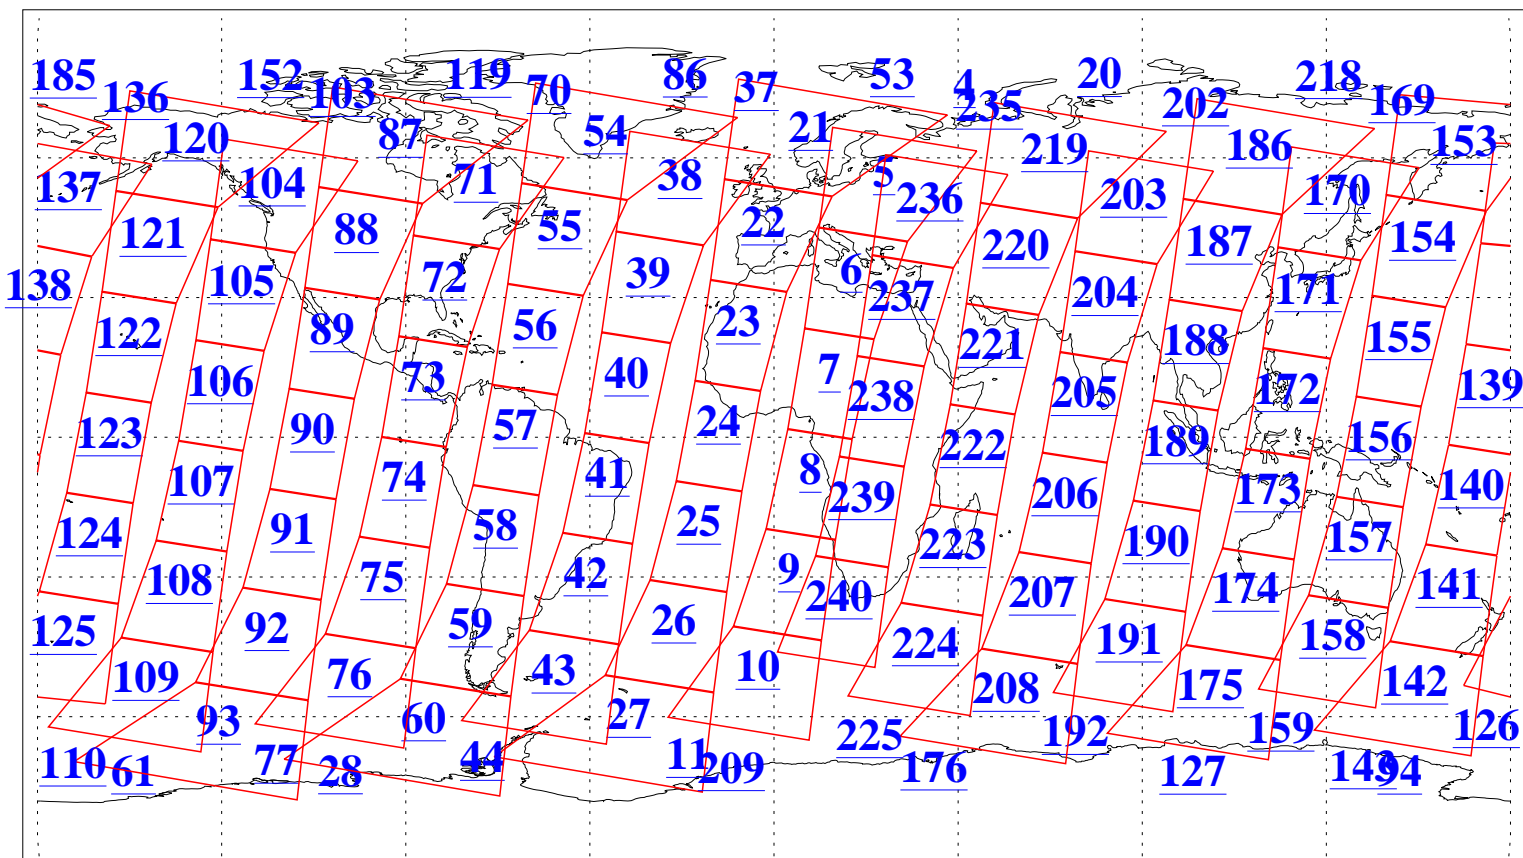

L1B Availability  
AMSU Granules: 240  
HSB Granules: 0  
AIRS Granules: 240

30 May 2003  
DoY 150  
Aqua Day 391  
Granules: 1 to 120

Granules: 121 to 240

Legend: AMSU Available, HSB Available, AIRS Available

L1B Availability  
AMSU Granules: 240  
HSB Granules: 0  
AIRS Granules: 240

30 May 2003  
DoY 150  
Aqua Day 391

Ascending Granules

Descending Granules

Legend: AMSU Available, HSB Available, AIRS Available

L1B Availability  
 AMSU Granules: 240  
 HSB Granules: 0  
 AIRS Granules: 240

30 May 2003  
 DoY 150  
 Aqua Day 391

Northern Hemisphere Granules

Southern Hemisphere Granules

Legend: AMSU Available, HSB Available, AIRS Available