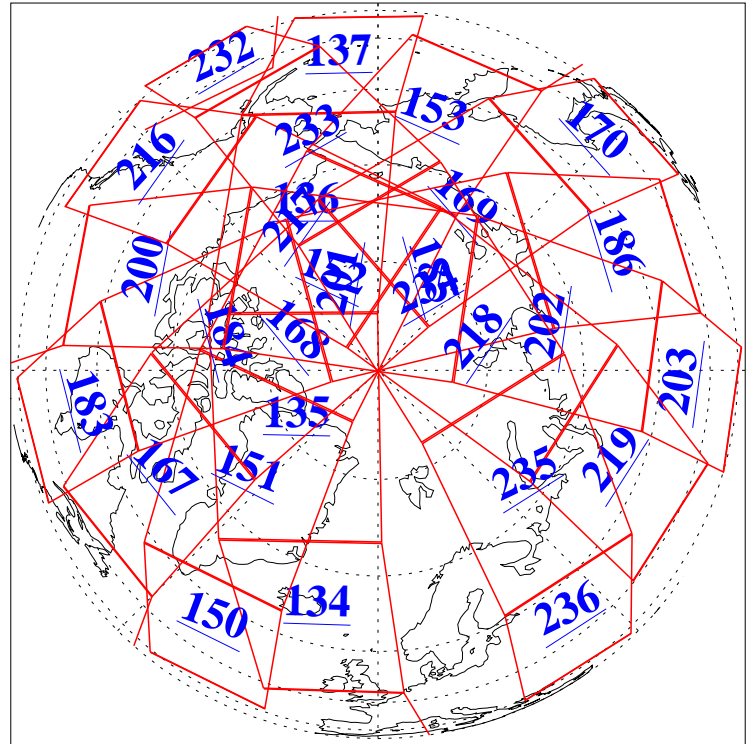

L1B Availability  
AMSU Granules: 240  
HSB Granules: 0  
AIRS Granules: 240

30 May 2003  
DoY 150  
Aqua Day 391

Ascending Granules

Descending Granules

Legend: AMSU Available, HSB Available, AIRS Available

L1B Availability  
 AMSU Granules: 240  
 HSB Granules: 0  
 AIRS Granules: 240

30 May 2003  
 DoY 150  
 Aqua Day 391

Northern Hemisphere Granules

Southern Hemisphere Granules

Legend: AMSU Available, HSB Available, AIRS Available