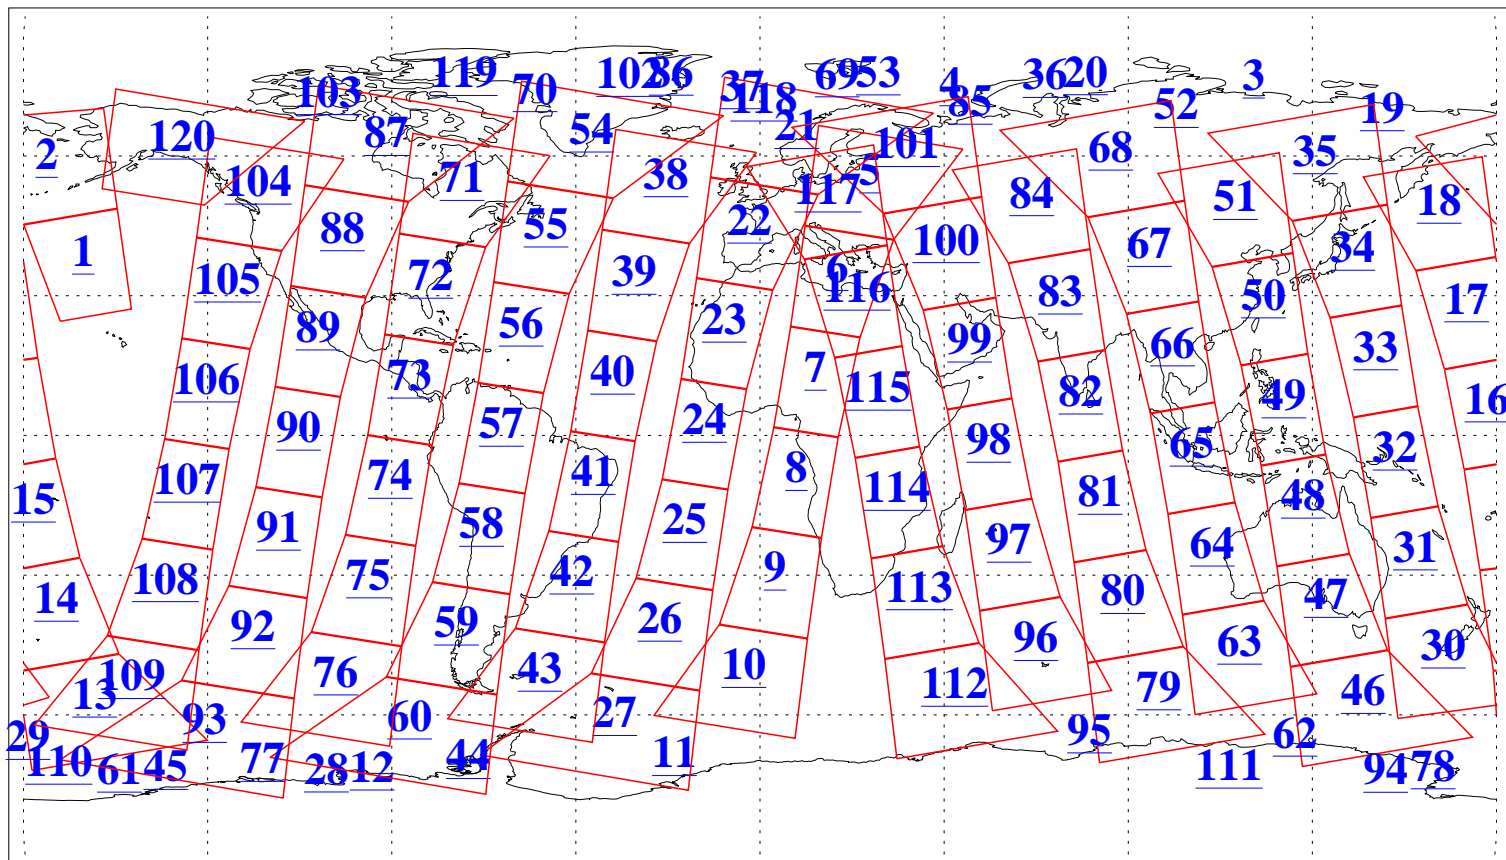

L1B Availability  
AMSU Granules: 240  
HSB Granules: 0  
AIRS Granules: 240

30 May 2003  
DoY 150  
Aqua Day 391  
Granules: 1 to 120

Granules: 121 to 240

Legend: AMSU Available, HSB Available, AIRS Available

L1B Availability  
AMSU Granules: 240  
HSB Granules: 0  
AIRS Granules: 240

30 May 2003  
DoY 150  
Aqua Day 391

Ascending Granules

Descending Granules

Legend: AMSU Available, HSB Available, AIRS Available

L1B Availability  
 AMSU Granules: 240  
 HSB Granules: 0  
 AIRS Granules: 240

30 May 2003  
 DoY 150  
 Aqua Day 391

Northern Hemisphere Granules

Southern Hemisphere Granules

Legend: AMSU Available, HSB Available, AIRS Available