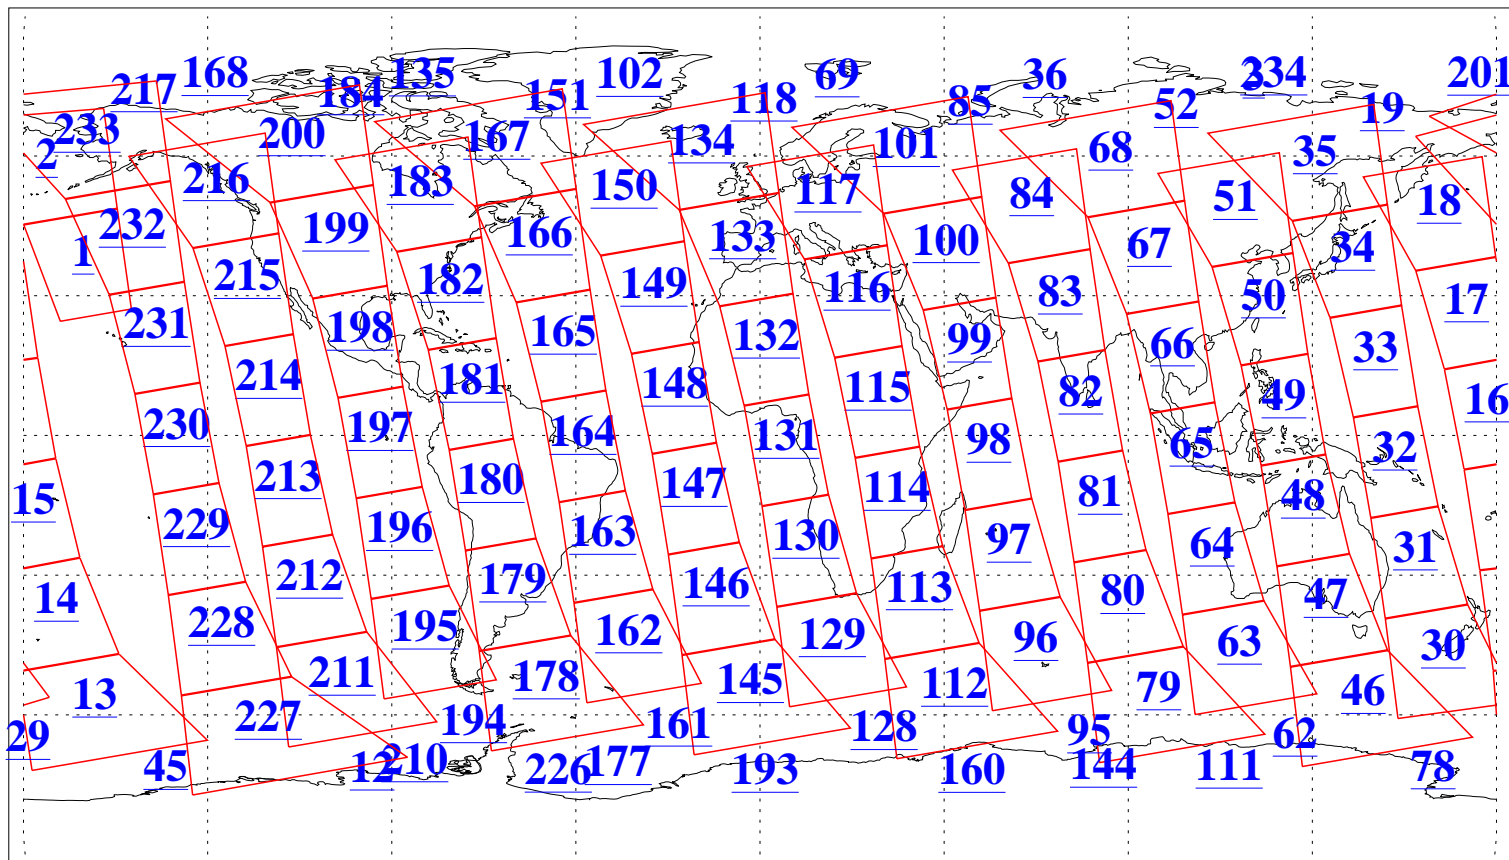

L1B Availability  
AMSU Granules: 240  
HSB Granules: 0  
AIRS Granules: 240

30 May 2003  
DoY 150  
Aqua Day 391  
Granules: 1 to 120

Granules: 121 to 240

Legend: AMSU Available, HSB Available, AIRS Available

L1B Availability  
AMSU Granules: 240  
HSB Granules: 0  
AIRS Granules: 240

30 May 2003  
DoY 150  
Aqua Day 391

Ascending Granules

Descending Granules

Legend: AMSU Available, HSB Available, AIRS Available

L1B Availability  
 AMSU Granules: 240  
 HSB Granules: 0  
 AIRS Granules: 240

30 May 2003  
 DoY 150  
 Aqua Day 391

Northern Hemisphere Granules

Southern Hemisphere Granules

Legend: AMSU Available, HSB Available, AIRS Available