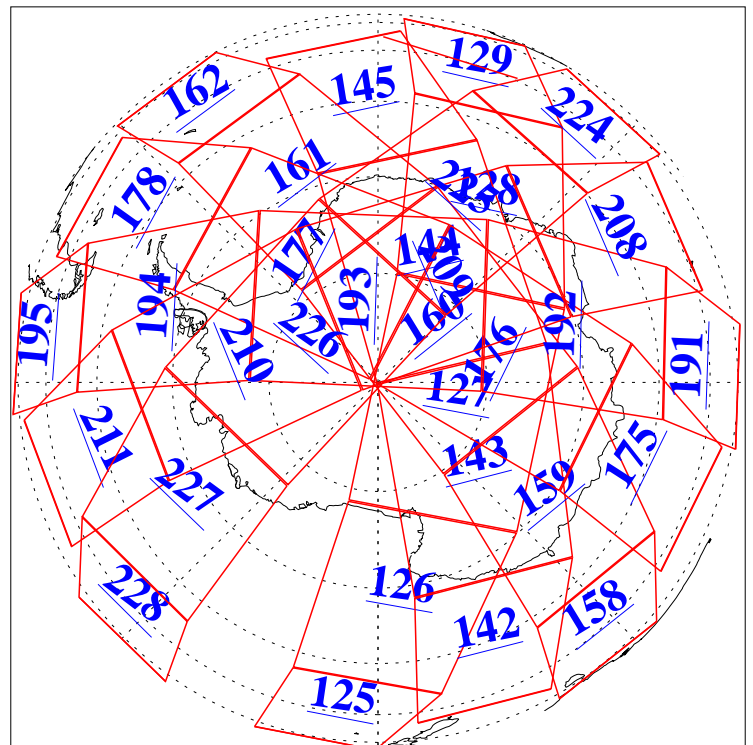

L1B Availability  
AMSU Granules: 240  
HSB Granules: 0  
AIRS Granules: 240

30 May 2003  
DoY 150  
Aqua Day 391  
Granules: 1 to 120

Granules: 121 to 240

Legend: AMSU Available, HSB Available, AIRS Available

L1B Availability  
AMSU Granules: 240  
HSB Granules: 0  
AIRS Granules: 240

30 May 2003  
DoY 150  
Aqua Day 391

Ascending Granules

Descending Granules

Legend: AMSU Available, HSB Available, AIRS Available

L1B Availability  
 AMSU Granules: 240  
 HSB Granules: 0  
 AIRS Granules: 240

30 May 2003  
 DoY 150  
 Aqua Day 391

Northern Hemisphere Granules

Southern Hemisphere Granules

Legend: AMSU Available, HSB Available, AIRS Available