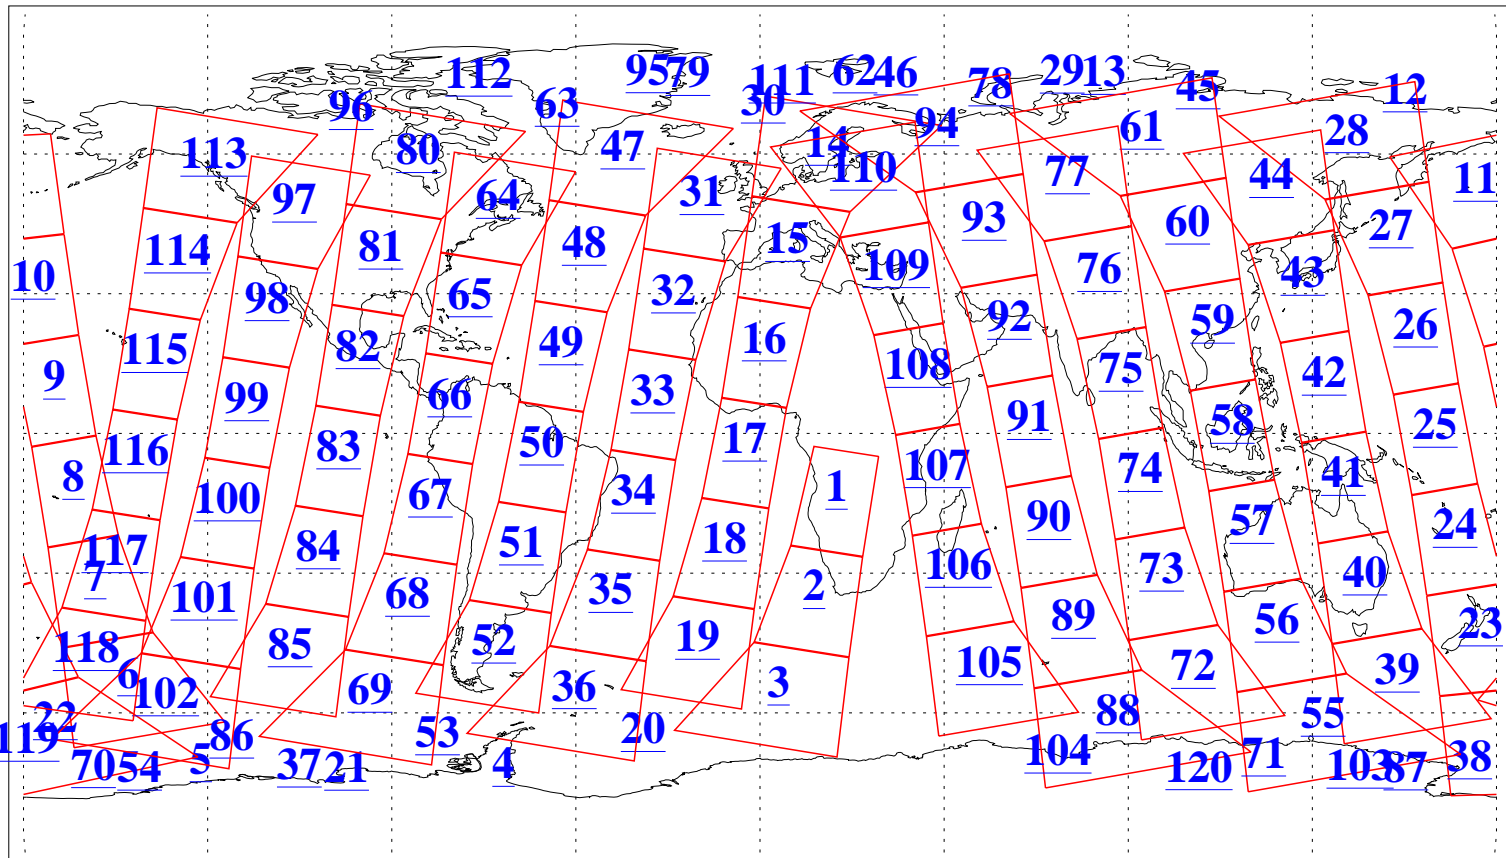

L1B Availability  
AMSU Granules: 240  
HSB Granules: 0  
AIRS Granules: 240

29 May 2003  
DoY 149  
Aqua Day 390  
Granules: 1 to 120

Granules: 121 to 240

Legend: AMSU Available, HSB Available, AIRS Available

L1B Availability  
AMSU Granules: 240  
HSB Granules: 0  
AIRS Granules: 240

29 May 2003  
DoY 149  
Aqua Day 390

Ascending Granules

Descending Granules

Legend: AMSU Available, HSB Available, AIRS Available

L1B Availability  
 AMSU Granules: 240  
 HSB Granules: 0  
 AIRS Granules: 240

29 May 2003  
 DoY 149  
 Aqua Day 390

Northern Hemisphere Granules

Southern Hemisphere Granules

Legend: AMSU Available, HSB Available, AIRS Available