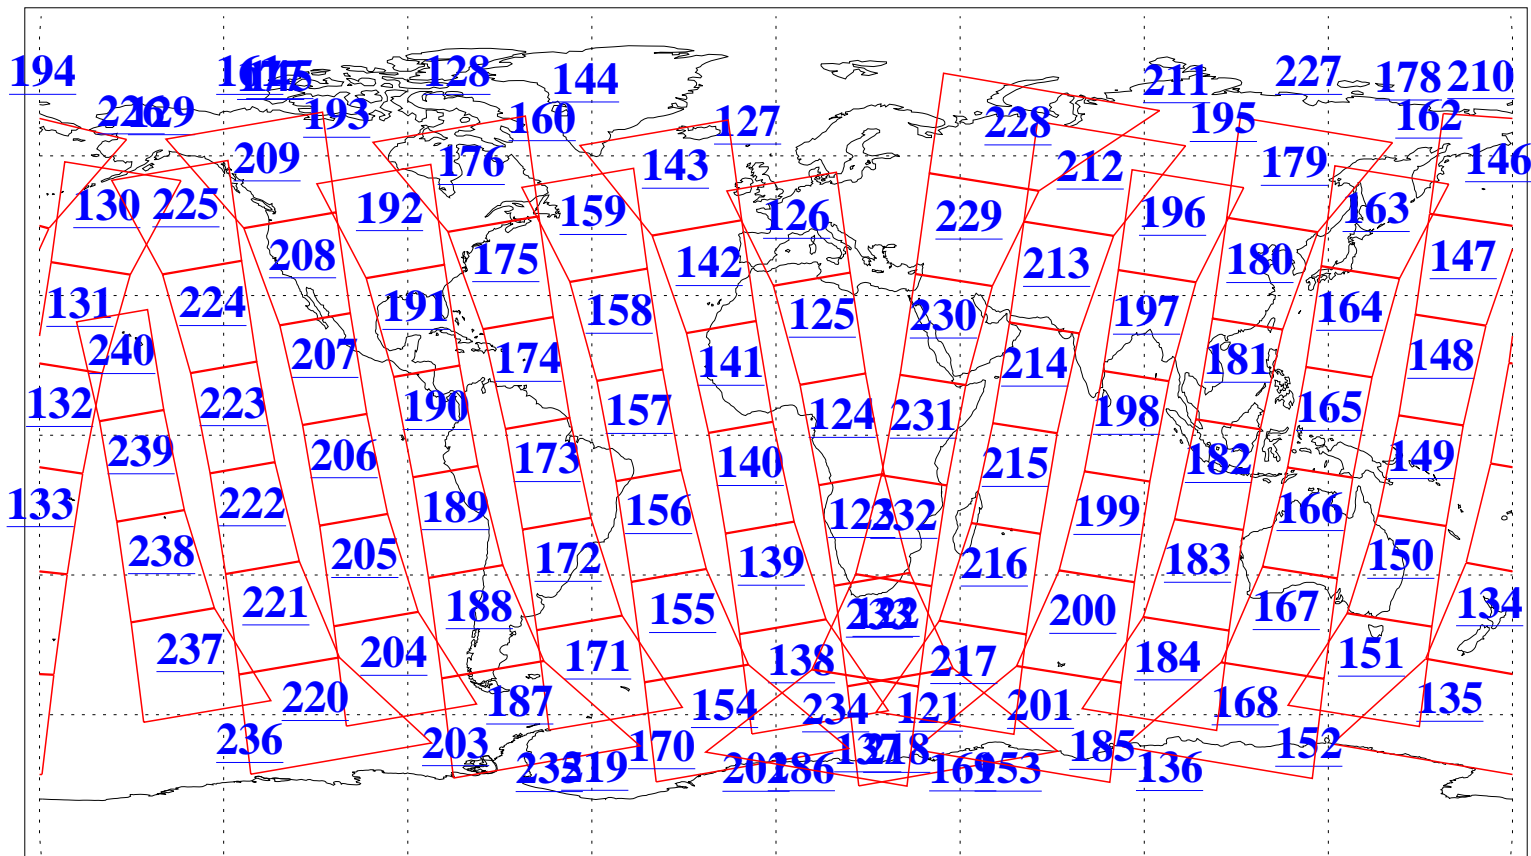

L1B Availability  
AMSU Granules: 240  
HSB Granules: 0  
AIRS Granules: 240

29 May 2003  
DoY 149  
Aqua Day 390  
Granules: 1 to 120

Granules: 121 to 240

Legend: AMSU Available, HSB Available, AIRS Available

L1B Availability  
AMSU Granules: 240  
HSB Granules: 0  
AIRS Granules: 240

29 May 2003  
DoY 149  
Aqua Day 390

Ascending Granules

Descending Granules

Legend: AMSU Available, HSB Available, AIRS Available

L1B Availability  
 AMSU Granules: 240  
 HSB Granules: 0  
 AIRS Granules: 240

29 May 2003  
 DoY 149  
 Aqua Day 390

Northern Hemisphere Granules

Southern Hemisphere Granules

Legend: AMSU Available, HSB Available, AIRS Available