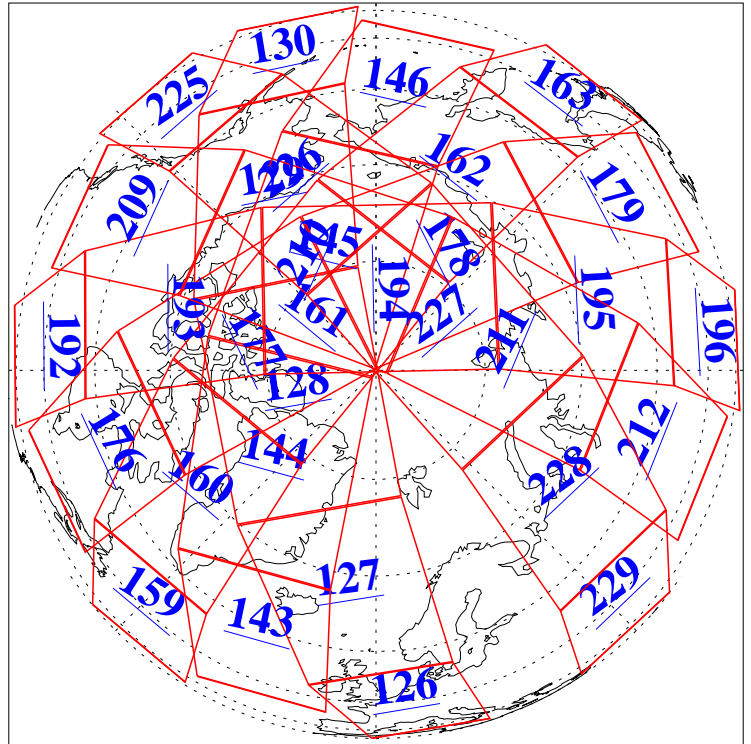

L1B Availability  
AMSU Granules: 240  
HSB Granules: 0  
AIRS Granules: 240

29 May 2003  
DoY 149  
Aqua Day 390  
Granules: 1 to 120

Granules: 121 to 240

Legend: AMSU Available, HSB Available, AIRS Available

L1B Availability  
AMSU Granules: 240  
HSB Granules: 0  
AIRS Granules: 240

29 May 2003  
DoY 149  
Aqua Day 390

Ascending Granules

Descending Granules

Legend: AMSU Available, HSB Available, AIRS Available

L1B Availability  
 AMSU Granules: 240  
 HSB Granules: 0  
 AIRS Granules: 240

29 May 2003  
 DoY 149  
 Aqua Day 390

Northern Hemisphere Granules

Southern Hemisphere Granules

Legend: AMSU Available, HSB Available, AIRS Available