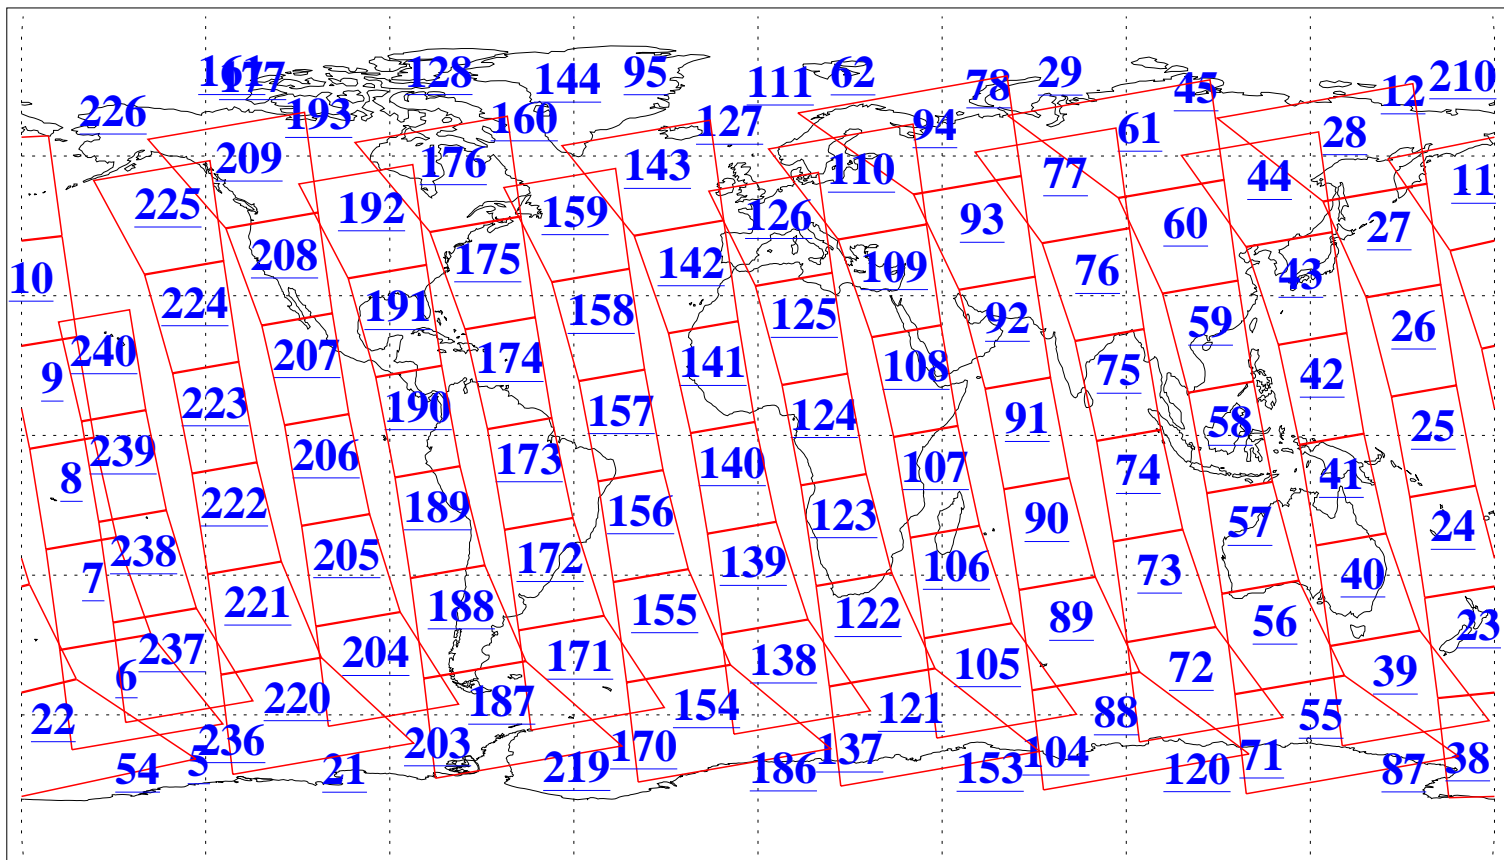

L1B Availability  
AMSU Granules: 240  
HSB Granules: 0  
AIRS Granules: 240

29 May 2003  
DoY 149  
Aqua Day 390  
Granules: 1 to 120

Granules: 121 to 240

Legend: AMSU Available, HSB Available, AIRS Available

L1B Availability  
AMSU Granules: 240  
HSB Granules: 0  
AIRS Granules: 240

29 May 2003  
DoY 149  
Aqua Day 390

Ascending Granules

Descending Granules

Legend: AMSU Available, HSB Available, AIRS Available

L1B Availability  
 AMSU Granules: 240  
 HSB Granules: 0  
 AIRS Granules: 240

29 May 2003  
 DoY 149  
 Aqua Day 390

Northern Hemisphere Granules

Southern Hemisphere Granules

Legend: AMSU Available, HSB Available, AIRS Available