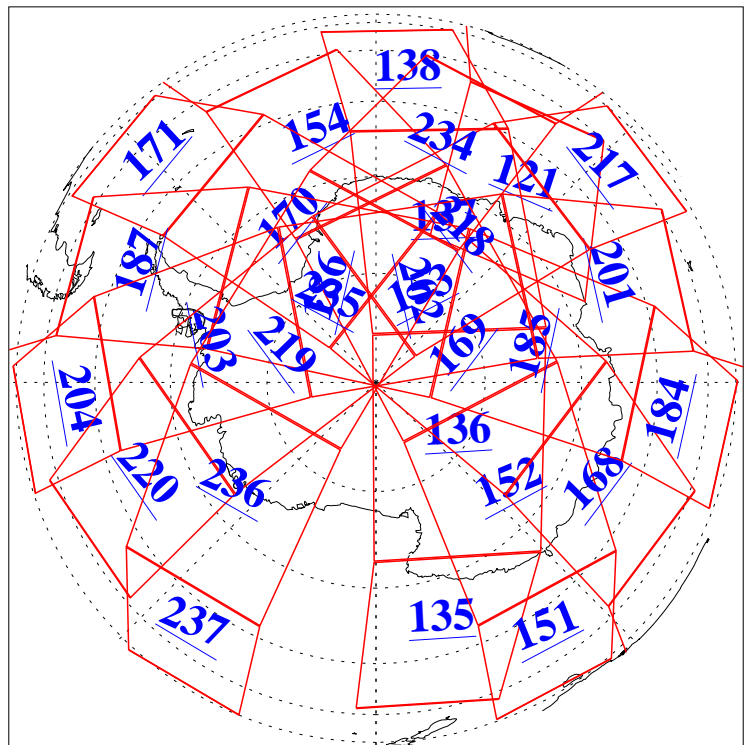

L1B Availability  
AMSU Granules: 240  
HSB Granules: 0  
AIRS Granules: 240

29 May 2003  
DoY 149  
Aqua Day 390  
Granules: 1 to 120

Granules: 121 to 240

Legend: AMSU Available, HSB Available, AIRS Available

L1B Availability  
AMSU Granules: 240  
HSB Granules: 0  
AIRS Granules: 240

29 May 2003  
DoY 149  
Aqua Day 390

Ascending Granules

Descending Granules

Legend: AMSU Available, HSB Available, AIRS Available

L1B Availability  
 AMSU Granules: 240  
 HSB Granules: 0  
 AIRS Granules: 240

29 May 2003  
 DoY 149  
 Aqua Day 390

Northern Hemisphere Granules

Southern Hemisphere Granules

Legend: AMSU Available, HSB Available, AIRS Available