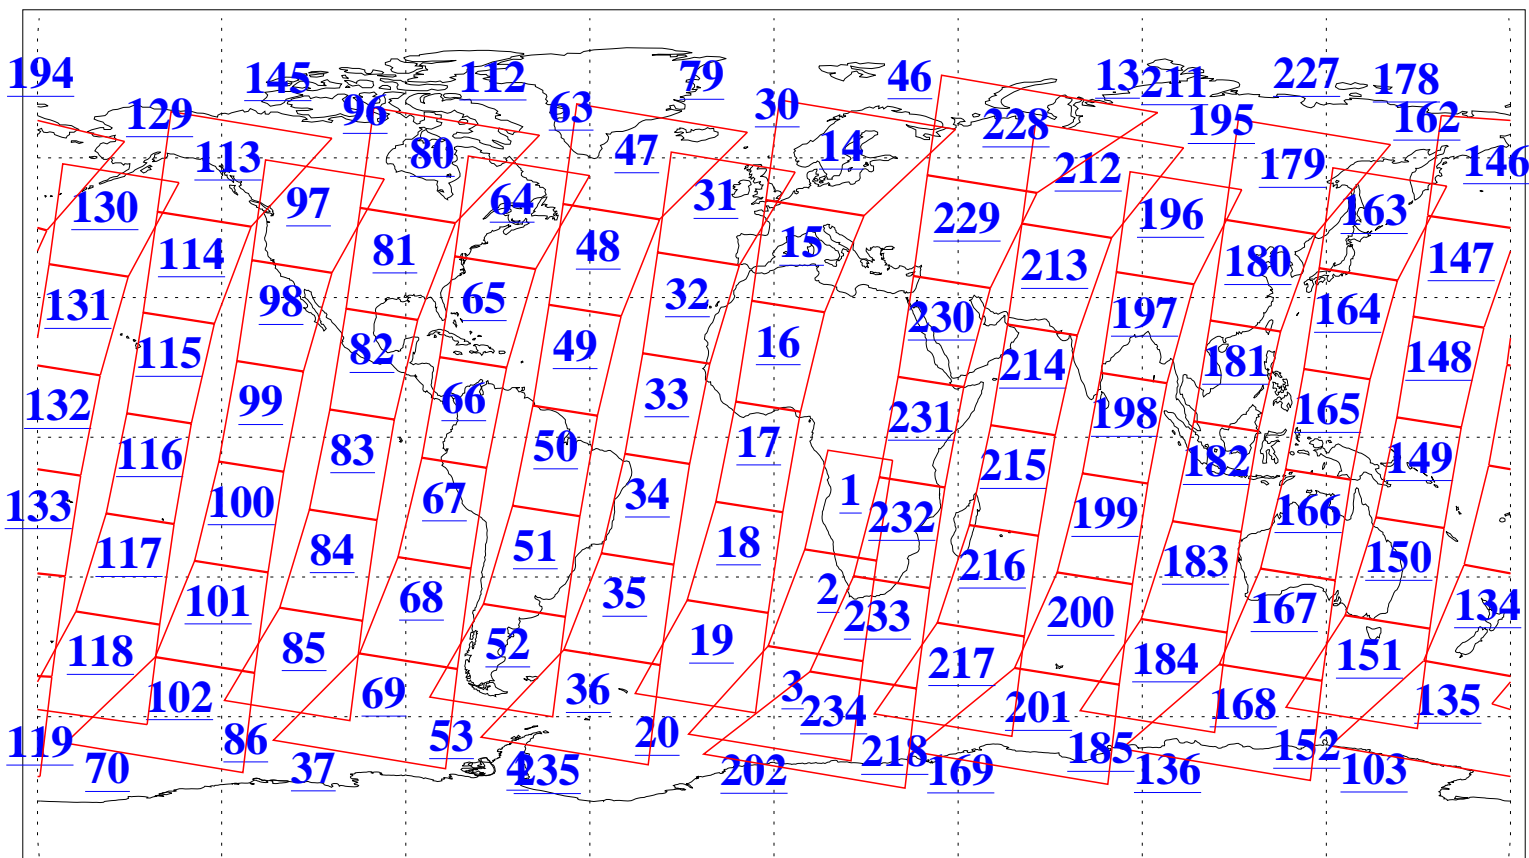

L1B Availability  
AMSU Granules: 240  
HSB Granules: 0  
AIRS Granules: 240

29 May 2003  
DoY 149  
Aqua Day 390  
Granules: 1 to 120

Granules: 121 to 240

Legend: AMSU Available, HSB Available, AIRS Available

L1B Availability  
AMSU Granules: 240  
HSB Granules: 0  
AIRS Granules: 240

29 May 2003  
DoY 149  
Aqua Day 390

Ascending Granules

Descending Granules

Legend: AMSU Available, HSB Available, AIRS Available

L1B Availability  
 AMSU Granules: 240  
 HSB Granules: 0  
 AIRS Granules: 240

29 May 2003  
 DoY 149  
 Aqua Day 390

Northern Hemisphere Granules

Southern Hemisphere Granules

Legend: AMSU Available, HSB Available, AIRS Available