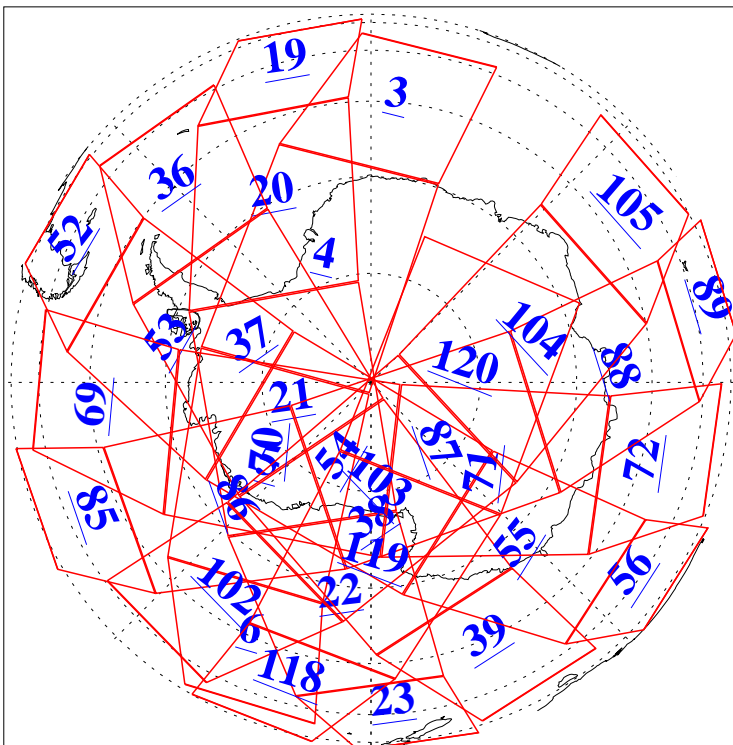

L1B Availability  
AMSU Granules: 240  
HSB Granules: 0  
AIRS Granules: 240

29 May 2003  
DoY 149  
Aqua Day 390  
Granules: 1 to 120

Granules: 121 to 240

Legend: AMSU Available, HSB Available, AIRS Available

L1B Availability  
AMSU Granules: 240  
HSB Granules: 0  
AIRS Granules: 240

29 May 2003  
DoY 149  
Aqua Day 390

Ascending Granules

Descending Granules

Legend: AMSU Available, HSB Available, AIRS Available

L1B Availability  
 AMSU Granules: 240  
 HSB Granules: 0  
 AIRS Granules: 240

29 May 2003  
 DoY 149  
 Aqua Day 390

Northern Hemisphere Granules

Southern Hemisphere Granules

Legend: AMSU Available, HSB Available, AIRS Available