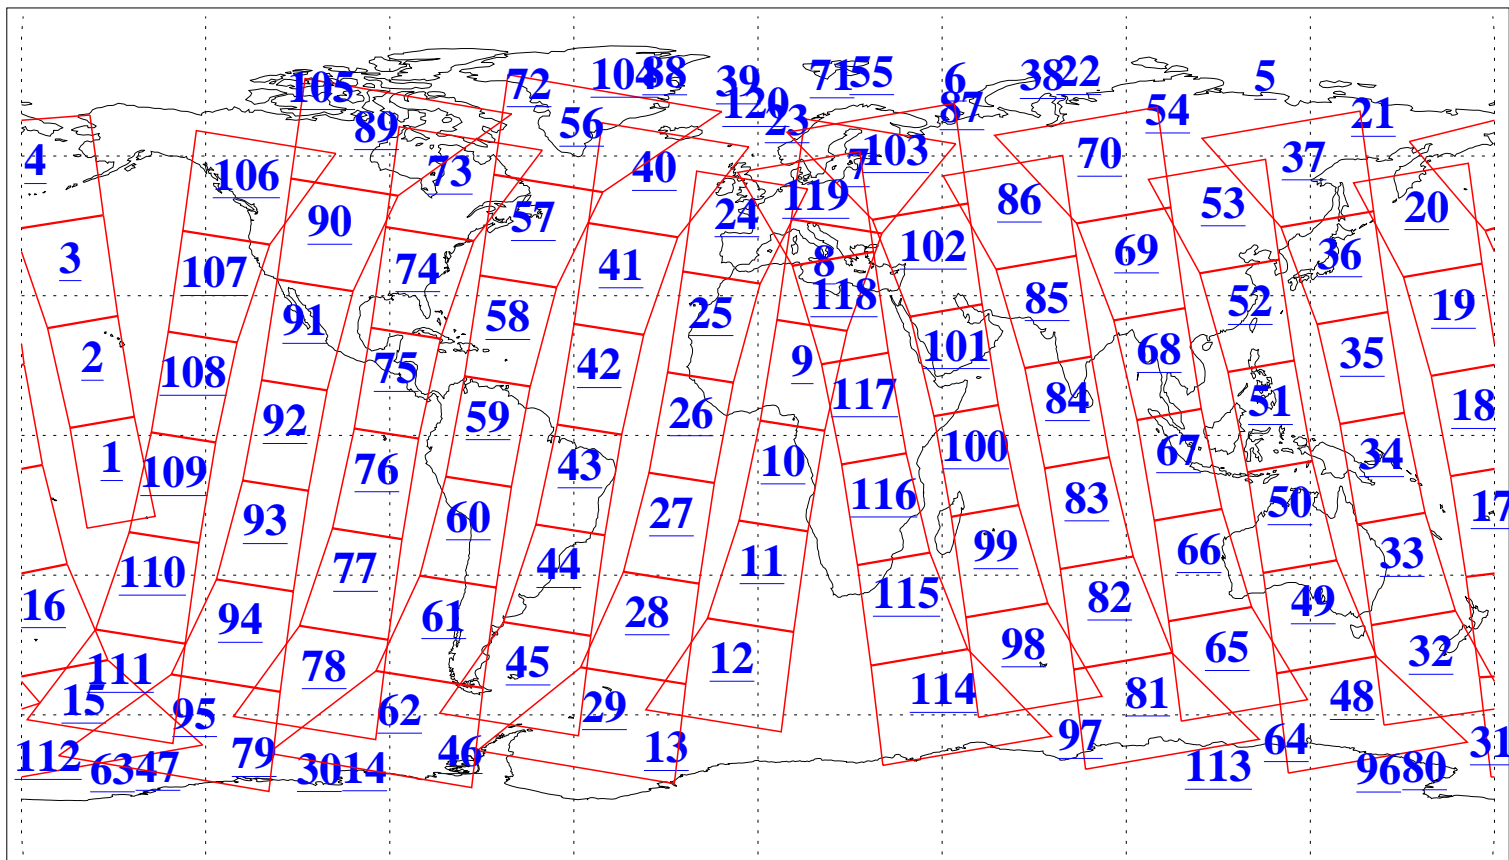

L1B Availability
AMSU Granules: 240
HSB Granules: 0
AIRS Granules: 240

28 May 2003
DoY 148
Aqua Day 389
Granules: 1 to 120

Granules: 121 to 240

Legend: AMSU Available, HSB Available, AIRS Available

L1B Availability
AMSU Granules: 240
HSB Granules: 0
AIRS Granules: 240

28 May 2003
DoY 148
Aqua Day 389

Ascending Granules

Descending Granules

Legend: AMSU Available, HSB Available, AIRS Available

L1B Availability
 AMSU Granules: 240
 HSB Granules: 0
 AIRS Granules: 240

28 May 2003
 DoY 148
 Aqua Day 389

Northern Hemisphere Granules

Southern Hemisphere Granules

Legend: AMSU Available, HSB Available, AIRS Available