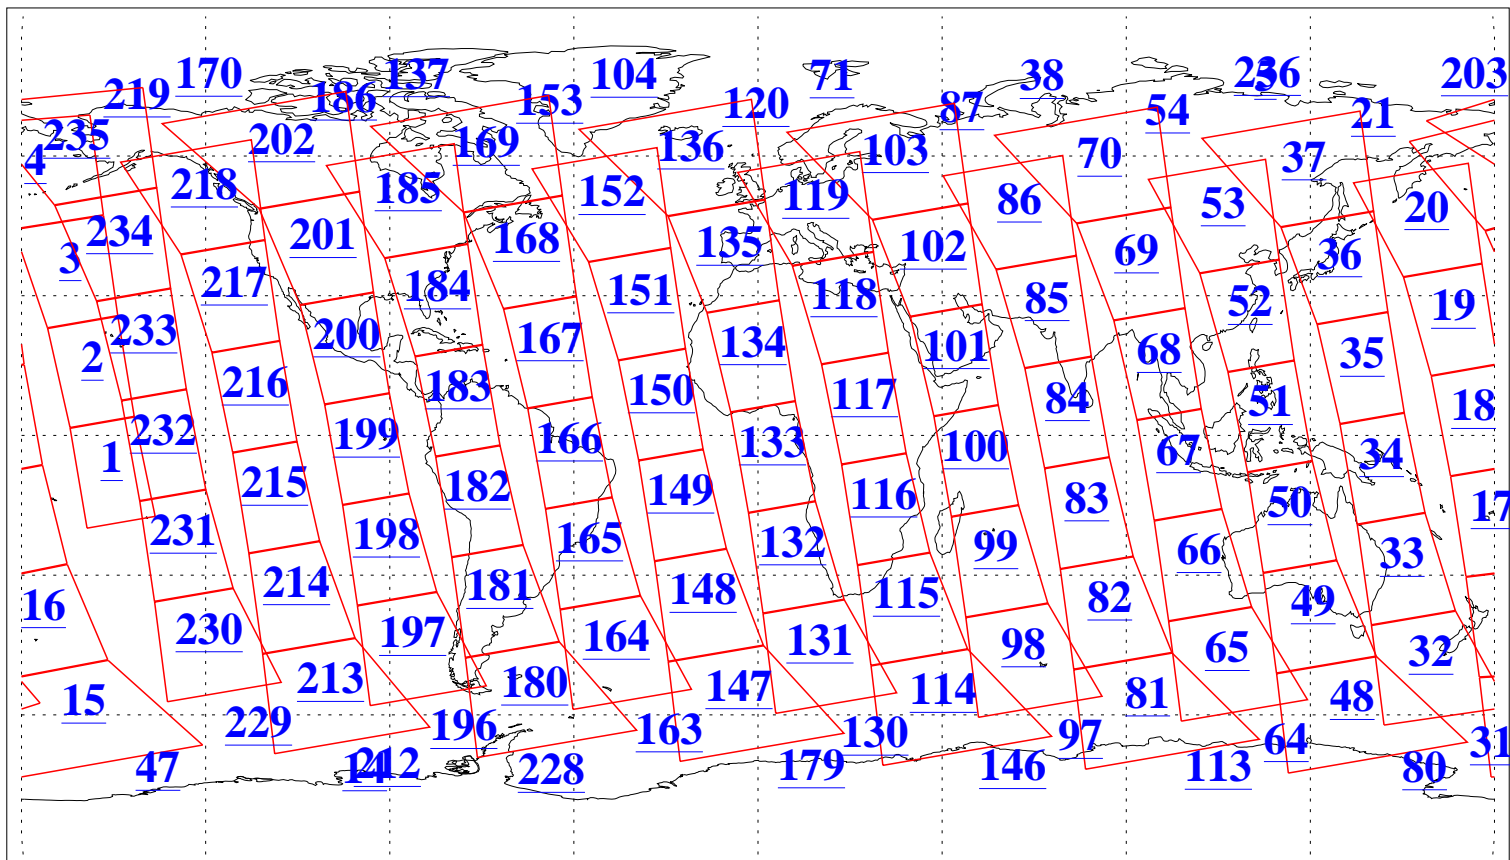

L1B Availability
AMSU Granules: 240
HSB Granules: 0
AIRS Granules: 240

28 May 2003
DoY 148
Aqua Day 389
Granules: 1 to 120

Granules: 121 to 240

Legend: AMSU Available, HSB Available, AIRS Available

L1B Availability
AMSU Granules: 240
HSB Granules: 0
AIRS Granules: 240

28 May 2003
DoY 148
Aqua Day 389

Ascending Granules

Descending Granules

Legend: AMSU Available, HSB Available, AIRS Available

L1B Availability
 AMSU Granules: 240
 HSB Granules: 0
 AIRS Granules: 240

28 May 2003
 DoY 148
 Aqua Day 389

Northern Hemisphere Granules

Southern Hemisphere Granules

Legend: AMSU Available, HSB Available, AIRS Available