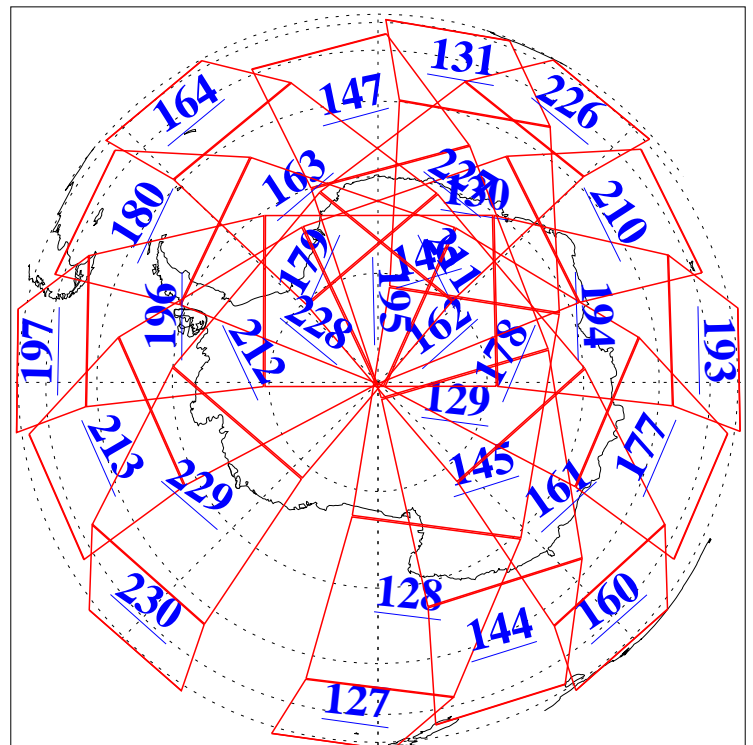

L1B Availability
AMSU Granules: 240
HSB Granules: 0
AIRS Granules: 240

28 May 2003
DoY 148
Aqua Day 389
Granules: 1 to 120

Granules: 121 to 240

Legend: AMSU Available, HSB Available, AIRS Available

L1B Availability
AMSU Granules: 240
HSB Granules: 0
AIRS Granules: 240

28 May 2003
DoY 148
Aqua Day 389

Ascending Granules

Descending Granules

Legend: AMSU Available, HSB Available, AIRS Available

L1B Availability
 AMSU Granules: 240
 HSB Granules: 0
 AIRS Granules: 240

28 May 2003
 DoY 148
 Aqua Day 389

Northern Hemisphere Granules

Southern Hemisphere Granules

Legend: AMSU Available, HSB Available, AIRS Available