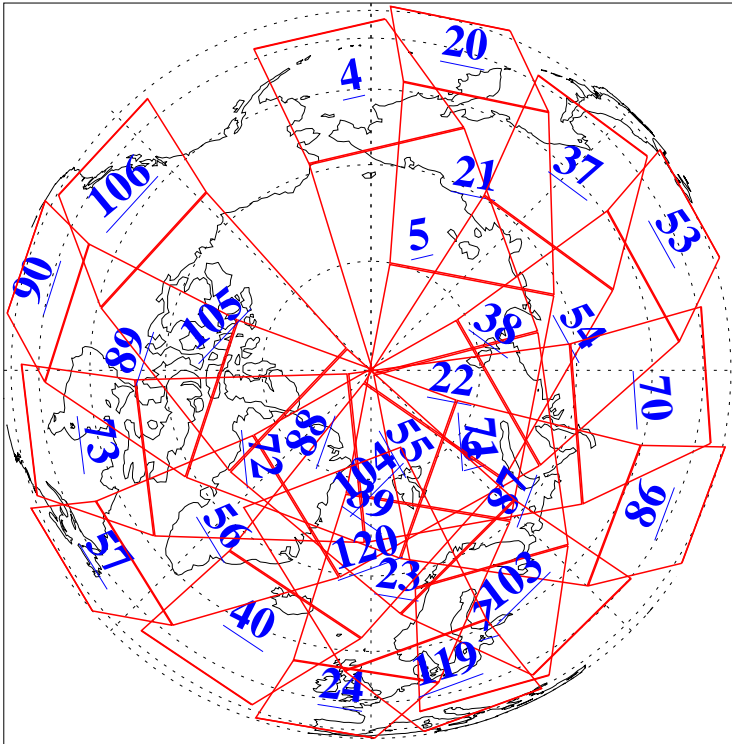

L1B Availability
AMSU Granules: 240
HSB Granules: 0
AIRS Granules: 240

28 May 2003
DoY 148
Aqua Day 389
Granules: 1 to 120

Granules: 121 to 240

Legend: AMSU Available, HSB Available, AIRS Available

L1B Availability
AMSU Granules: 240
HSB Granules: 0
AIRS Granules: 240

28 May 2003
DoY 148
Aqua Day 389

Ascending Granules

Descending Granules

Legend: AMSU Available, HSB Available, AIRS Available

L1B Availability
 AMSU Granules: 240
 HSB Granules: 0
 AIRS Granules: 240

28 May 2003
 DoY 148
 Aqua Day 389

Northern Hemisphere Granules

Southern Hemisphere Granules

Legend: AMSU Available, HSB Available, AIRS Available