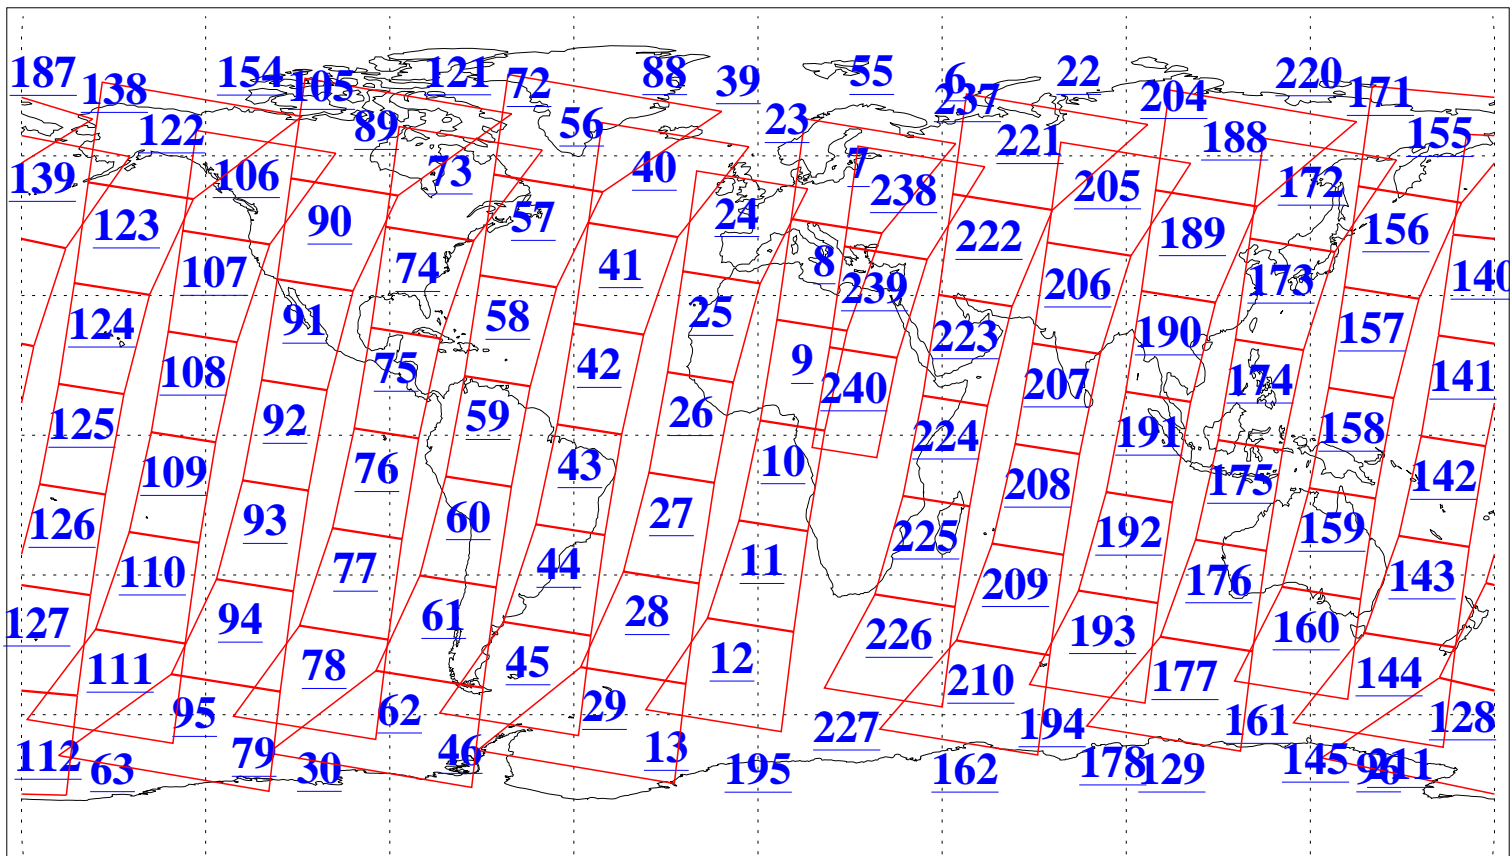

L1B Availability
AMSU Granules: 240
HSB Granules: 0
AIRS Granules: 240

28 May 2003
DoY 148
Aqua Day 389
Granules: 1 to 120

Granules: 121 to 240

Legend: AMSU Available, HSB Available, AIRS Available

L1B Availability
AMSU Granules: 240
HSB Granules: 0
AIRS Granules: 240

28 May 2003
DoY 148
Aqua Day 389

Ascending Granules

Descending Granules

Legend: AMSU Available, HSB Available, AIRS Available

L1B Availability
 AMSU Granules: 240
 HSB Granules: 0
 AIRS Granules: 240

28 May 2003
 DoY 148
 Aqua Day 389

Northern Hemisphere Granules

Southern Hemisphere Granules

Legend: AMSU Available, HSB Available, AIRS Available