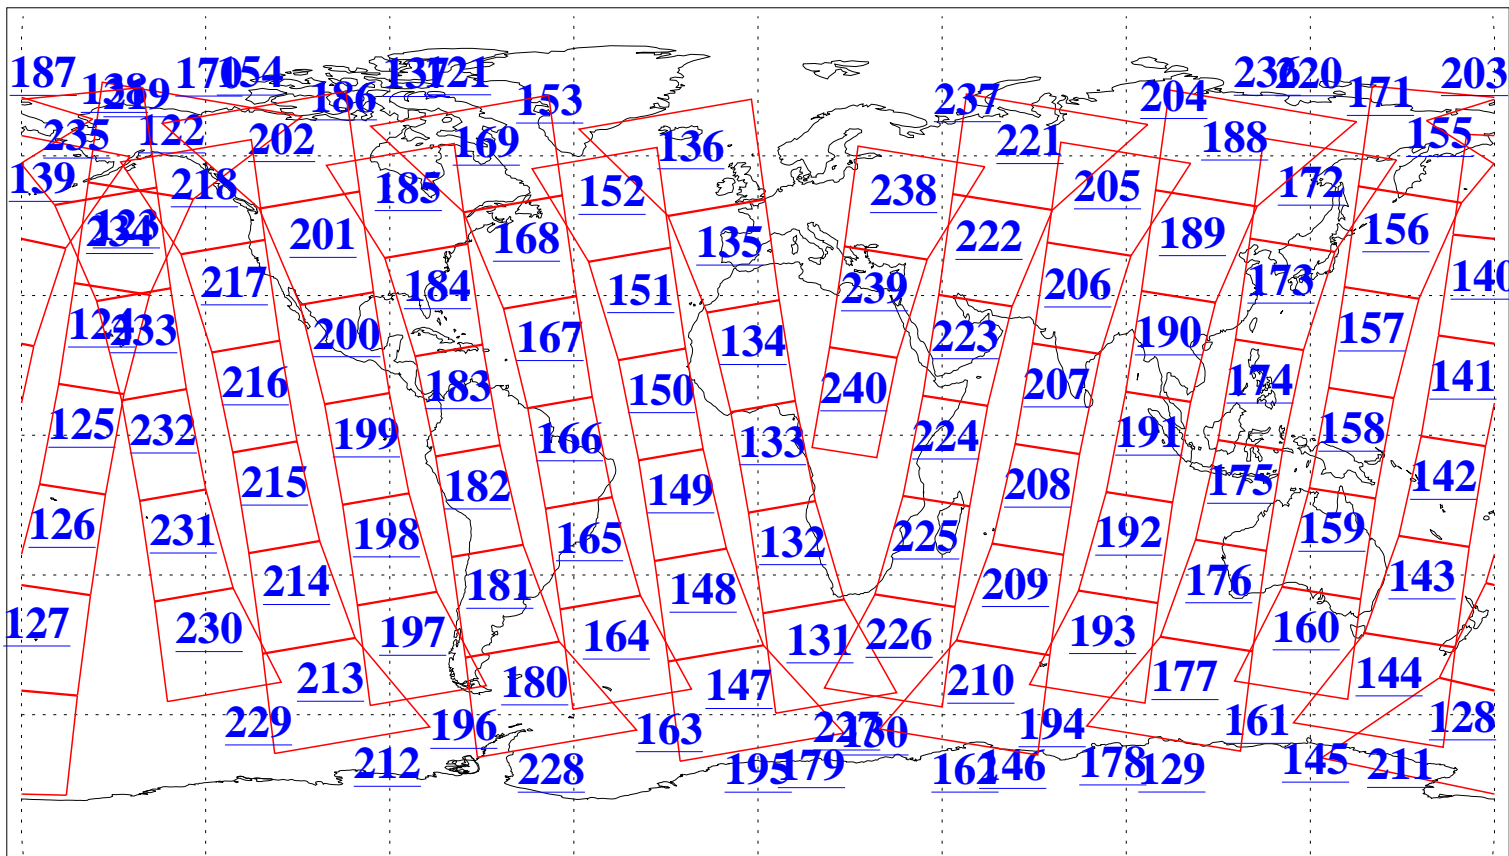

L1B Availability
AMSU Granules: 240
HSB Granules: 0
AIRS Granules: 240

28 May 2003
DoY 148
Aqua Day 389
Granules: 1 to 120

Granules: 121 to 240

Legend: AMSU Available, HSB Available, AIRS Available

L1B Availability
AMSU Granules: 240
HSB Granules: 0
AIRS Granules: 240

28 May 2003
DoY 148
Aqua Day 389

Ascending Granules

Descending Granules

Legend: AMSU Available, HSB Available, AIRS Available

L1B Availability
 AMSU Granules: 240
 HSB Granules: 0
 AIRS Granules: 240

28 May 2003
 DoY 148
 Aqua Day 389