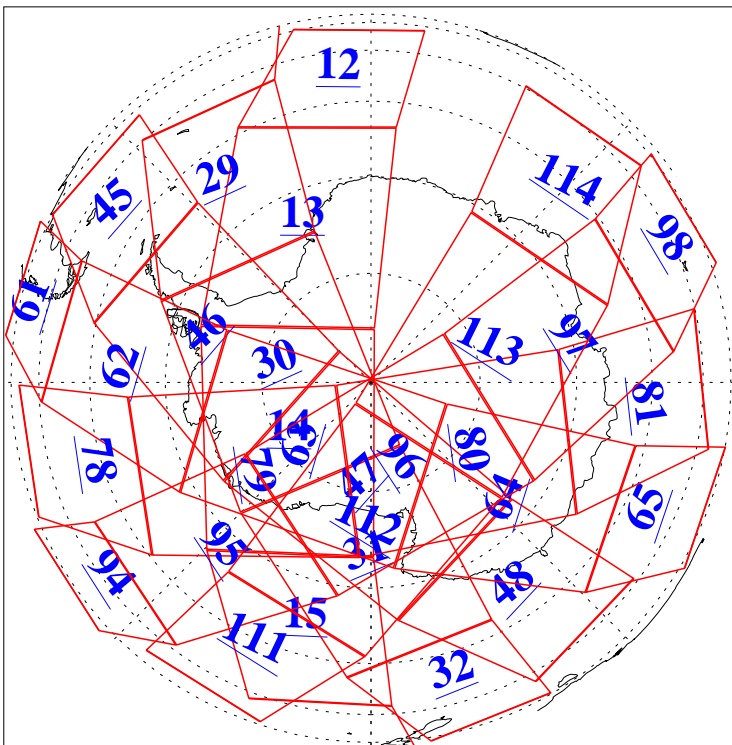

L1B Availability
AMSU Granules: 240
HSB Granules: 0
AIRS Granules: 240

28 May 2003
DoY 148
Aqua Day 389
Granules: 1 to 120

Granules: 121 to 240

Legend: AMSU Available, HSB Available, AIRS Available

L1B Availability
AMSU Granules: 240
HSB Granules: 0
AIRS Granules: 240

28 May 2003
DoY 148
Aqua Day 389

Ascending Granules

Descending Granules

Legend: AMSU Available, HSB Available, AIRS Available

L1B Availability
 AMSU Granules: 240
 HSB Granules: 0
 AIRS Granules: 240

28 May 2003
 DoY 148
 Aqua Day 389

Northern Hemisphere Granules

Southern Hemisphere Granules

Legend: AMSU Available, HSB Available, AIRS Available