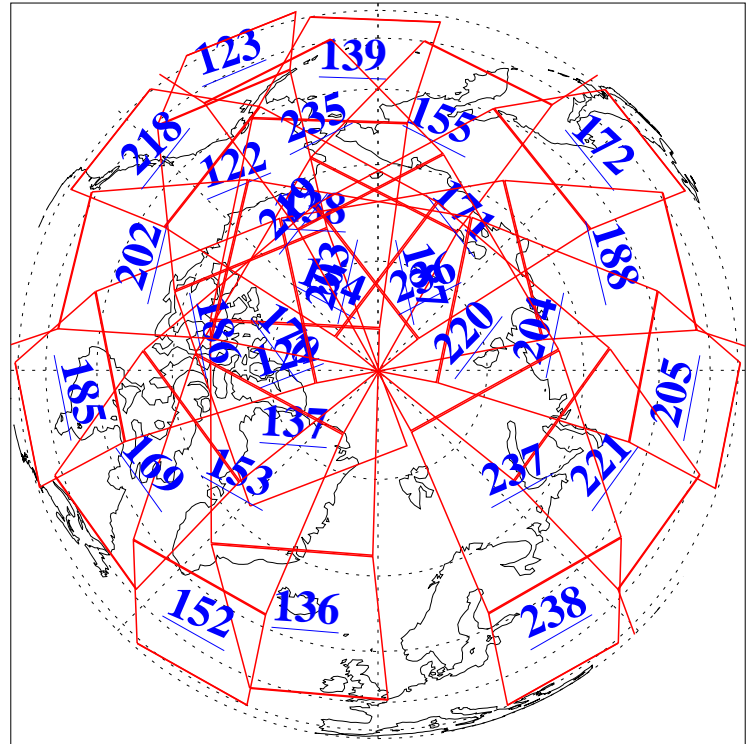

28 May 2003
DoY 148
Aqua Day 389

Ascending Granules

Descending Granules

Legend: AMSU Available, HSB Available, AIRS Available

L1B Availability
 AMSU Granules: 240
 HSB Granules: 0
 AIRS Granules: 240

28 May 2003
 DoY 148
 Aqua Day 389

Northern Hemisphere Granules

Southern Hemisphere Granules

Legend: AMSU Available, HSB Available, AIRS Available