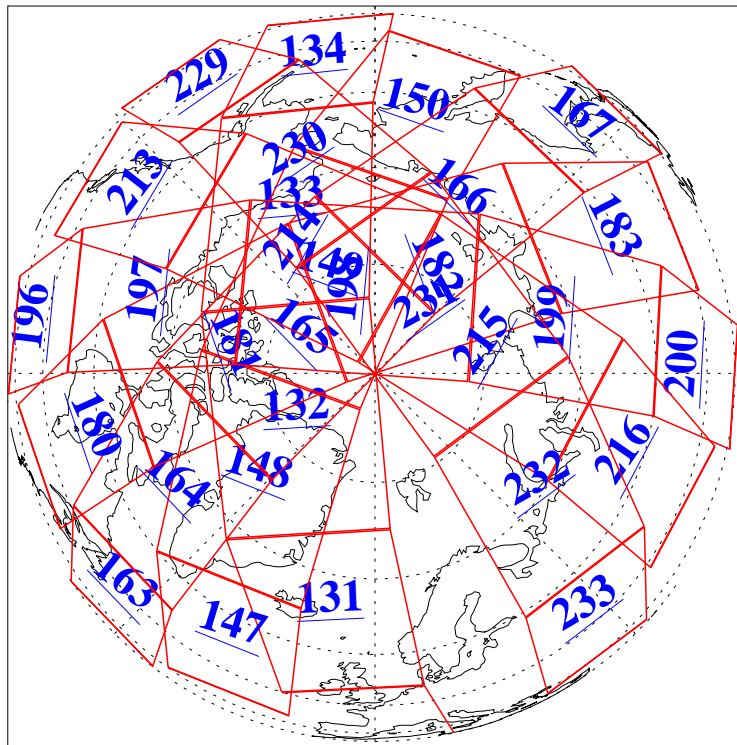

L1B Availability
AMSU Granules: 240
HSB Granules: 0
AIRS Granules: 240

25 May 2003
DoY 145
Aqua Day 386
Granules: 1 to 120

Granules: 121 to 240

Legend: AMSU Available, HSB Available, AIRS Available

L1B Availability
AMSU Granules: 240
HSB Granules: 0
AIRS Granules: 240

25 May 2003
DoY 145
Aqua Day 386

Ascending Granules

Descending Granules

Legend: AMSU Available, HSB Available, AIRS Available

L1B Availability
 AMSU Granules: 240
 HSB Granules: 0
 AIRS Granules: 240

25 May 2003
 DoY 145
 Aqua Day 386

Northern Hemisphere Granules

Southern Hemisphere Granules

Legend: AMSU Available, HSB Available, AIRS Available