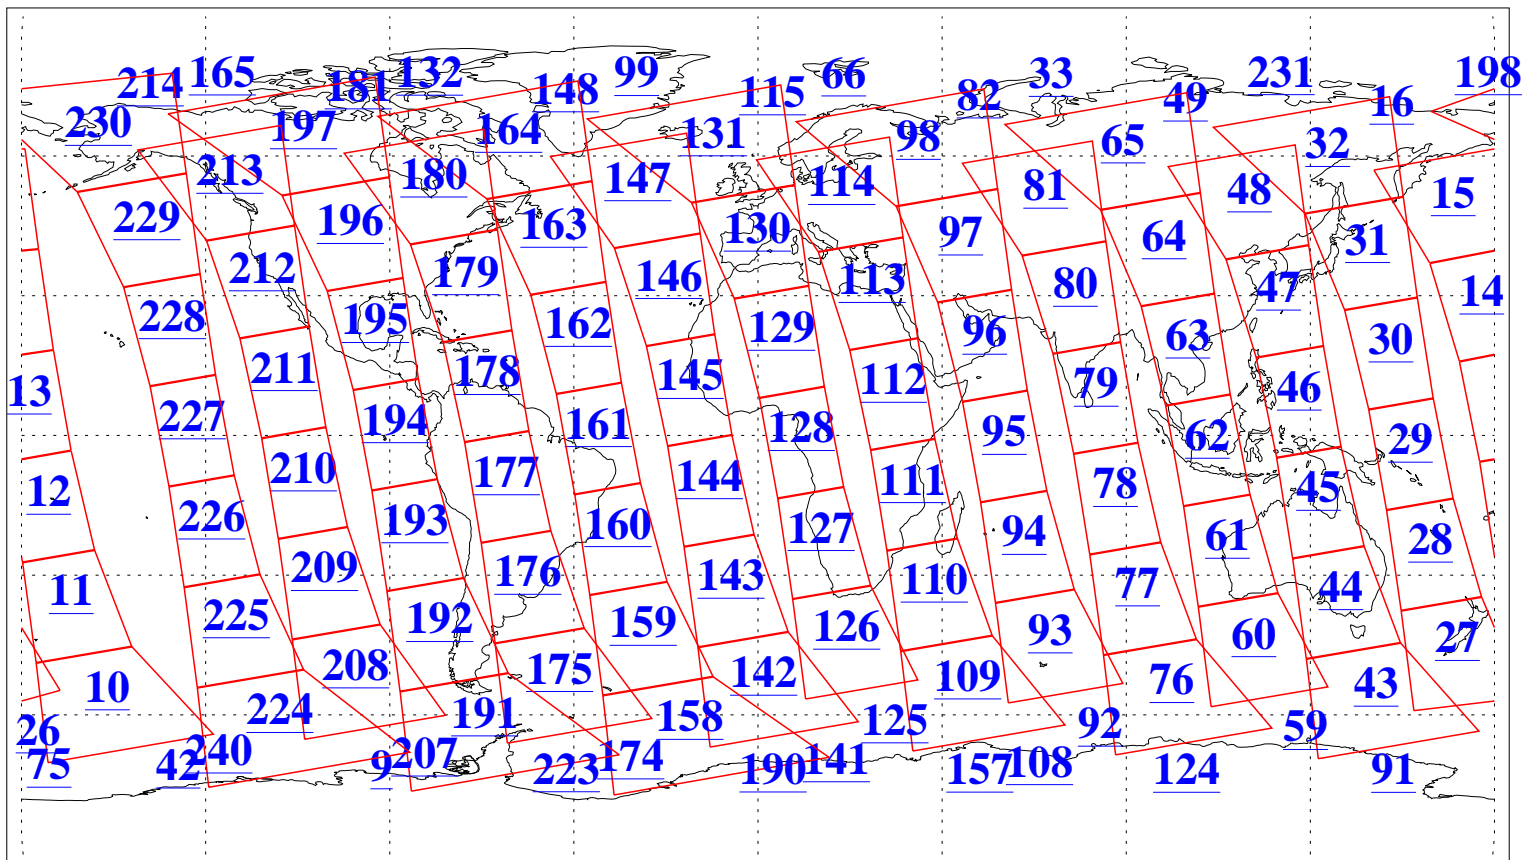

L1B Availability
AMSU Granules: 240
HSB Granules: 0
AIRS Granules: 240

25 May 2003
DoY 145
Aqua Day 386
Granules: 1 to 120

Granules: 121 to 240

Legend: AMSU Available, HSB Available, AIRS Available

L1B Availability
AMSU Granules: 240
HSB Granules: 0
AIRS Granules: 240

25 May 2003
DoY 145
Aqua Day 386

Ascending Granules

Descending Granules

Legend: AMSU Available, HSB Available, AIRS Available

L1B Availability
 AMSU Granules: 240
 HSB Granules: 0
 AIRS Granules: 240

25 May 2003
 DoY 145
 Aqua Day 386

Northern Hemisphere Granules

Southern Hemisphere Granules

Legend: AMSU Available, HSB Available, AIRS Available