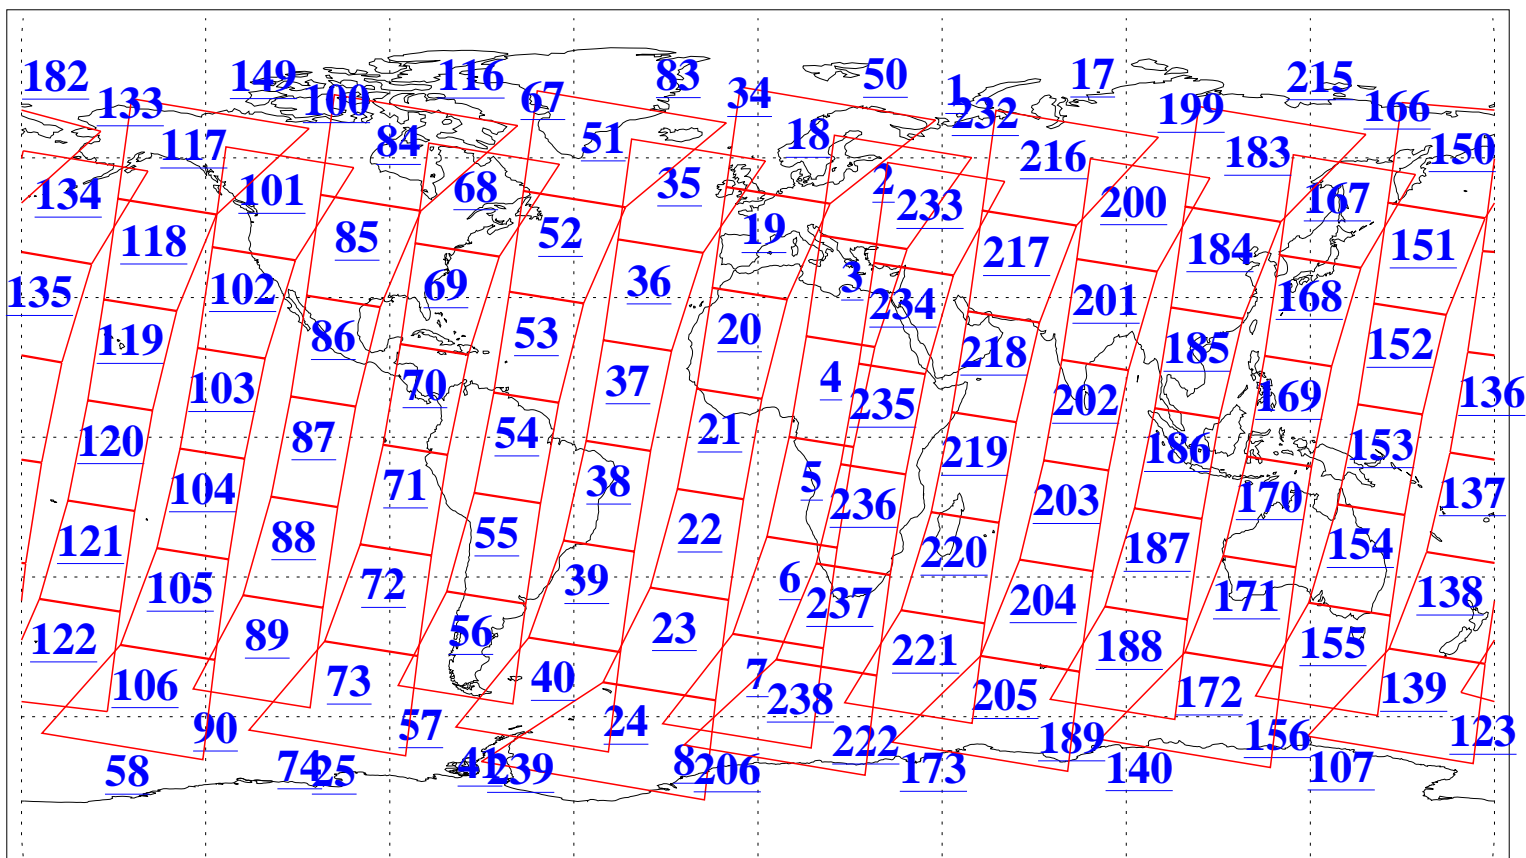

L1B Availability
AMSU Granules: 240
HSB Granules: 0
AIRS Granules: 240

25 May 2003
DoY 145
Aqua Day 386
Granules: 1 to 120

Granules: 121 to 240

Legend: AMSU Available, HSB Available, AIRS Available

L1B Availability
AMSU Granules: 240
HSB Granules: 0
AIRS Granules: 240

25 May 2003
DoY 145
Aqua Day 386

Ascending Granules

Descending Granules

Legend: AMSU Available, HSB Available, AIRS Available

L1B Availability
 AMSU Granules: 240
 HSB Granules: 0
 AIRS Granules: 240

25 May 2003
 DoY 145
 Aqua Day 386

Northern Hemisphere Granules

Southern Hemisphere Granules

Legend: AMSU Available, HSB Available, AIRS Available