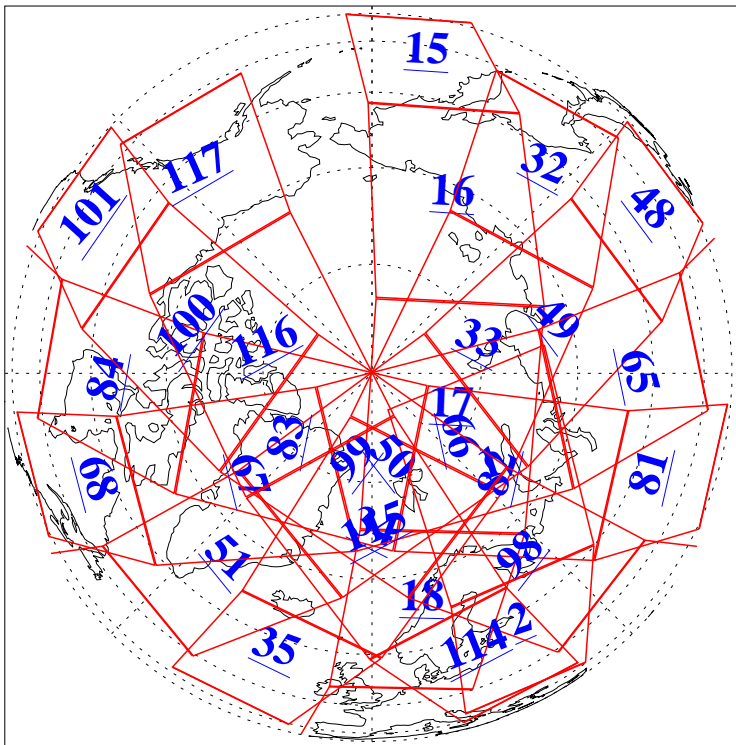

L1B Availability
AMSU Granules: 240
HSB Granules: 0
AIRS Granules: 240

25 May 2003
DoY 145
Aqua Day 386
Granules: 1 to 120

Granules: 121 to 240

Legend: AMSU Available, HSB Available, AIRS Available

L1B Availability
AMSU Granules: 240
HSB Granules: 0
AIRS Granules: 240

25 May 2003
DoY 145
Aqua Day 386

Ascending Granules

Descending Granules

Legend: AMSU Available, HSB Available, AIRS Available

L1B Availability
 AMSU Granules: 240
 HSB Granules: 0
 AIRS Granules: 240

25 May 2003
 DoY 145
 Aqua Day 386

Northern Hemisphere Granules

Southern Hemisphere Granules

Legend: AMSU Available, HSB Available, AIRS Available