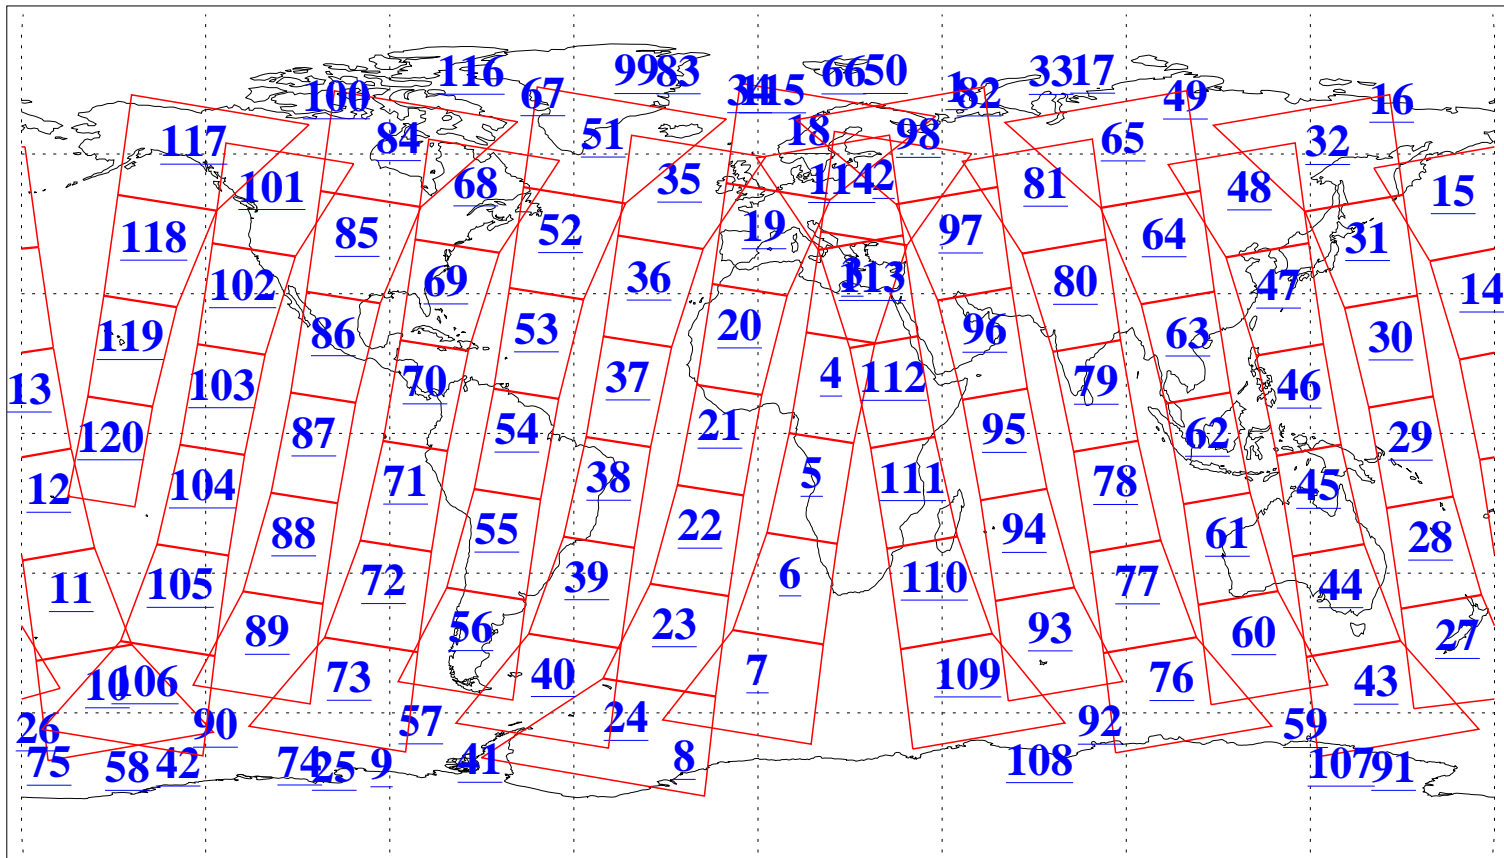

L1B Availability
AMSU Granules: 240
HSB Granules: 0
AIRS Granules: 240

25 May 2003
DoY 145
Aqua Day 386
Granules: 1 to 120

Granules: 121 to 240

Legend: AMSU Available, HSB Available, AIRS Available

L1B Availability
AMSU Granules: 240
HSB Granules: 0
AIRS Granules: 240

25 May 2003
DoY 145
Aqua Day 386

Ascending Granules

Descending Granules

Legend: AMSU Available, HSB Available, AIRS Available

L1B Availability
 AMSU Granules: 240
 HSB Granules: 0
 AIRS Granules: 240

25 May 2003
 DoY 145
 Aqua Day 386

Northern Hemisphere Granules

Southern Hemisphere Granules

Legend: AMSU Available, HSB Available, AIRS Available