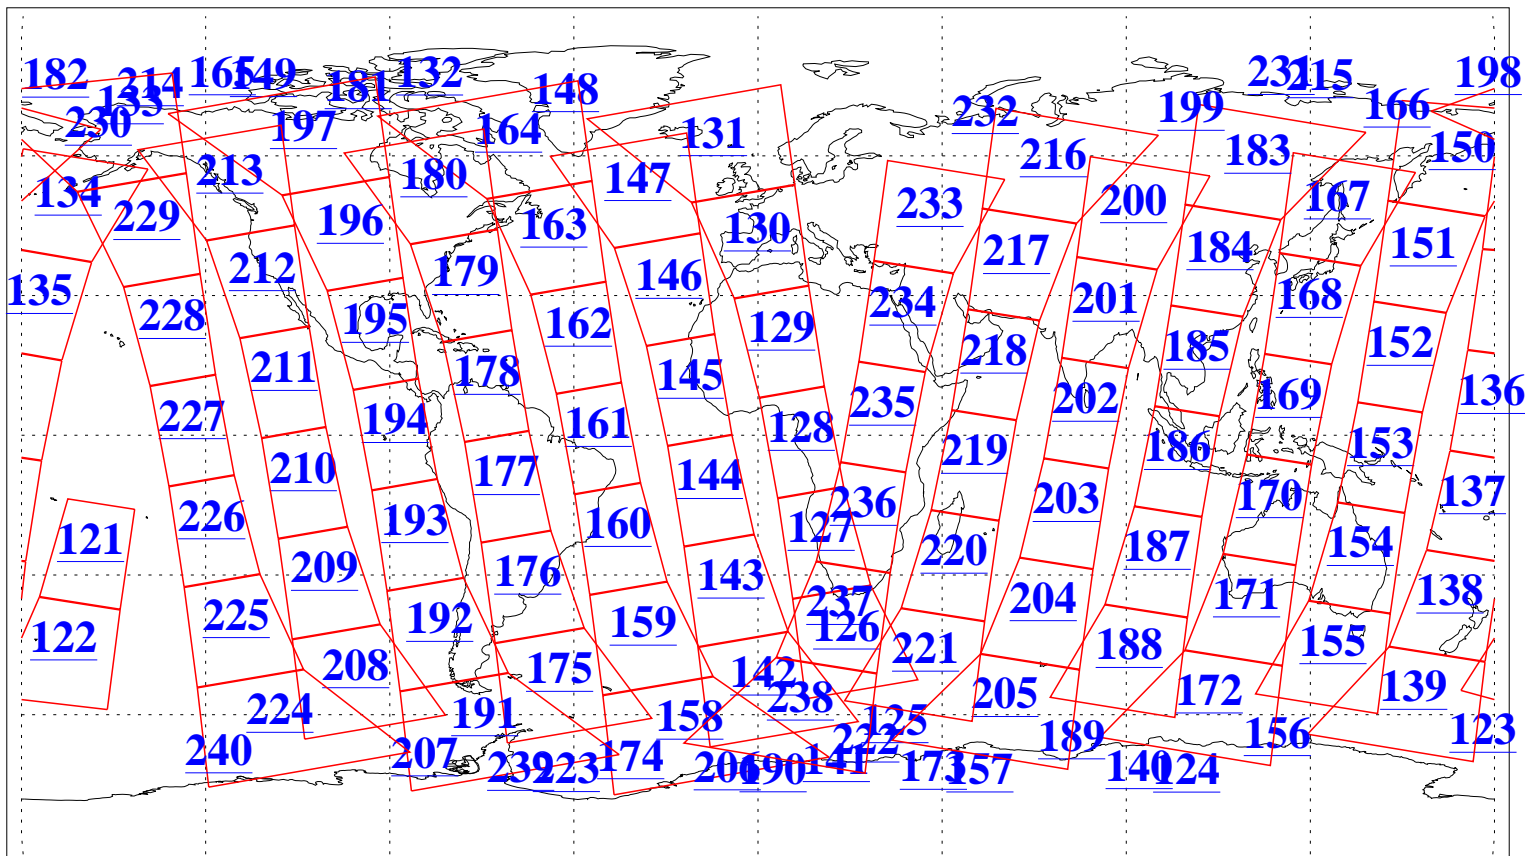

L1B Availability
AMSU Granules: 240
HSB Granules: 0
AIRS Granules: 240

25 May 2003
DoY 145
Aqua Day 386
Granules: 1 to 120

Granules: 121 to 240

Legend: AMSU Available, HSB Available, AIRS Available

L1B Availability
AMSU Granules: 240
HSB Granules: 0
AIRS Granules: 240

25 May 2003
DoY 145
Aqua Day 386

Ascending Granules

Descending Granules

Legend: AMSU Available, HSB Available, AIRS Available

L1B Availability
 AMSU Granules: 240
 HSB Granules: 0
 AIRS Granules: 240

25 May 2003
 DoY 145
 Aqua Day 386

Northern Hemisphere Granules

Southern Hemisphere Granules

Legend: AMSU Available, HSB Available, AIRS Available