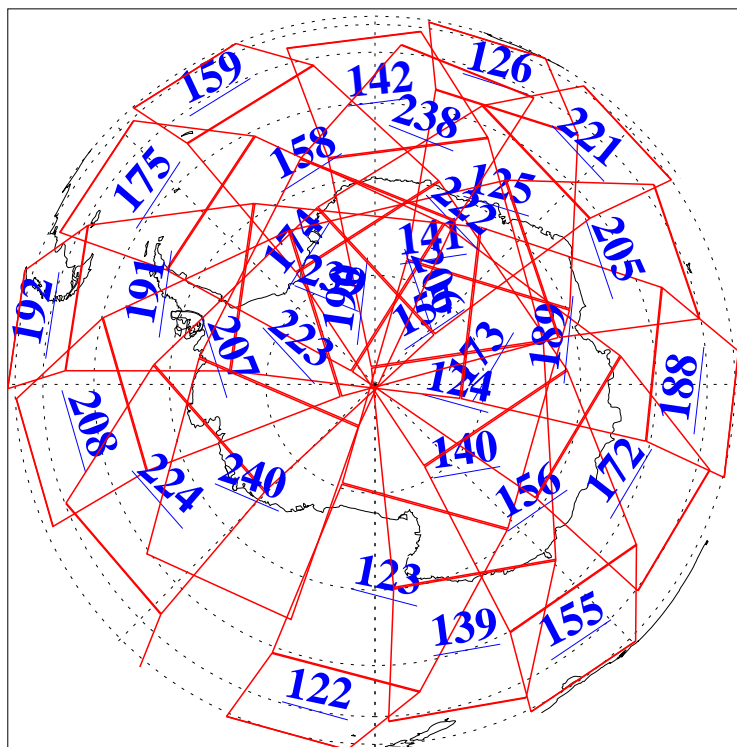

L1B Availability
AMSU Granules: 240
HSB Granules: 0
AIRS Granules: 240

25 May 2003
DoY 145
Aqua Day 386
Granules: 1 to 120

Granules: 121 to 240

Legend: AMSU Available, HSB Available, AIRS Available

L1B Availability
AMSU Granules: 240
HSB Granules: 0
AIRS Granules: 240

25 May 2003
DoY 145
Aqua Day 386

Ascending Granules

Descending Granules

Legend: AMSU Available, HSB Available, AIRS Available

L1B Availability
 AMSU Granules: 240
 HSB Granules: 0
 AIRS Granules: 240

25 May 2003
 DoY 145
 Aqua Day 386

Northern Hemisphere Granules

Southern Hemisphere Granules

Legend: AMSU Available, HSB Available, AIRS Available