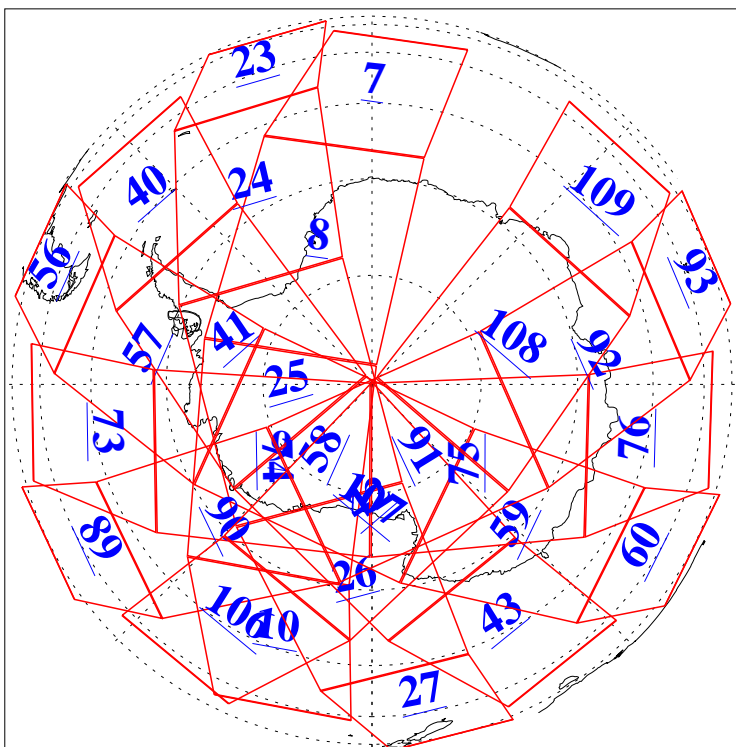

L1B Availability
AMSU Granules: 240
HSB Granules: 0
AIRS Granules: 240

25 May 2003
DoY 145
Aqua Day 386
Granules: 1 to 120

Granules: 121 to 240

Legend: AMSU Available, HSB Available, AIRS Available

L1B Availability
AMSU Granules: 240
HSB Granules: 0
AIRS Granules: 240

25 May 2003
DoY 145
Aqua Day 386

Ascending Granules

Descending Granules

Legend: AMSU Available, HSB Available, AIRS Available

L1B Availability
 AMSU Granules: 240
 HSB Granules: 0
 AIRS Granules: 240

25 May 2003
 DoY 145
 Aqua Day 386

Northern Hemisphere Granules

Southern Hemisphere Granules

Legend: AMSU Available, HSB Available, AIRS Available