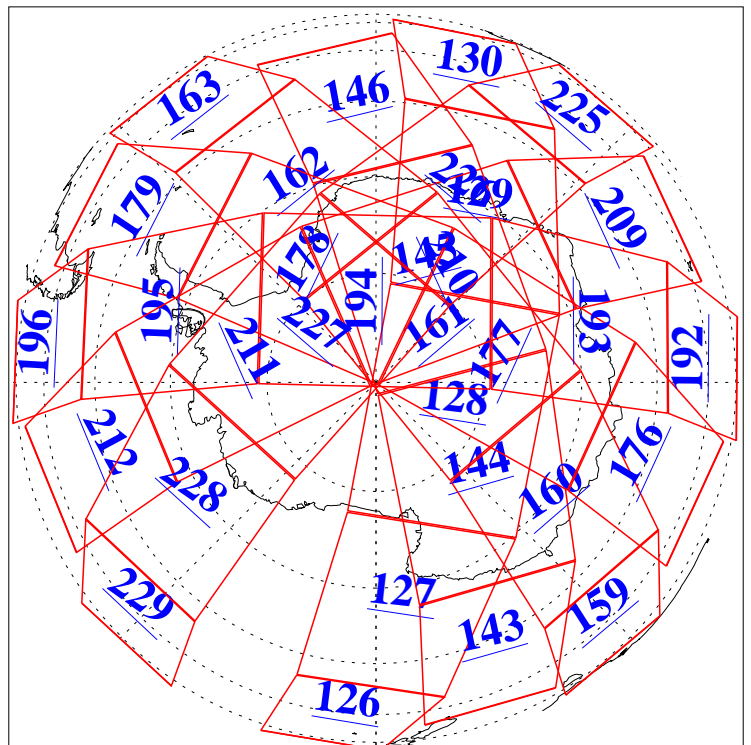

L1B Availability  
AMSU Granules: 240  
HSB Granules: 0  
AIRS Granules: 240

21 May 2003  
DoY 141  
Aqua Day 382  
Granules: 1 to 120

Granules: 121 to 240

Legend: AMSU Available, HSB Available, AIRS Available

L1B Availability  
AMSU Granules: 240  
HSB Granules: 0  
AIRS Granules: 240

21 May 2003  
DoY 141  
Aqua Day 382

Ascending Granules

Descending Granules

Legend: AMSU Available, HSB Available, AIRS Available

L1B Availability  
 AMSU Granules: 240  
 HSB Granules: 0  
 AIRS Granules: 240

21 May 2003  
 DoY 141  
 Aqua Day 382

Northern Hemisphere Granules

Southern Hemisphere Granules

Legend: AMSU Available, HSB Available, AIRS Available