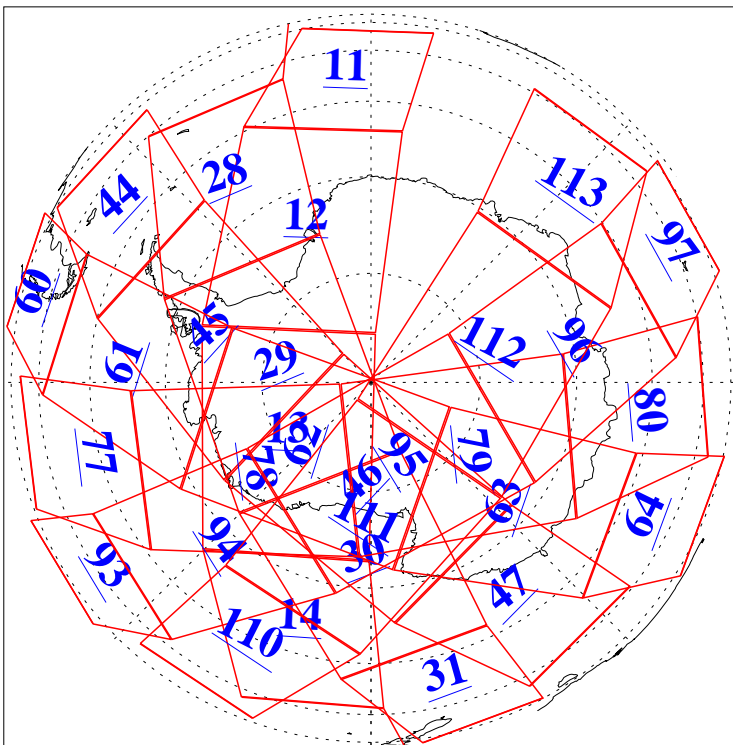

L1B Availability  
AMSU Granules: 240  
HSB Granules: 0  
AIRS Granules: 240

21 May 2003  
DoY 141  
Aqua Day 382  
Granules: 1 to 120

Granules: 121 to 240

Legend: AMSU Available, HSB Available, AIRS Available

L1B Availability  
AMSU Granules: 240  
HSB Granules: 0  
AIRS Granules: 240

21 May 2003  
DoY 141  
Aqua Day 382

Ascending Granules

Descending Granules

Legend: AMSU Available, HSB Available, AIRS Available

L1B Availability  
 AMSU Granules: 240  
 HSB Granules: 0  
 AIRS Granules: 240

21 May 2003  
 DoY 141  
 Aqua Day 382

Northern Hemisphere Granules

Southern Hemisphere Granules

Legend: AMSU Available, HSB Available, AIRS Available