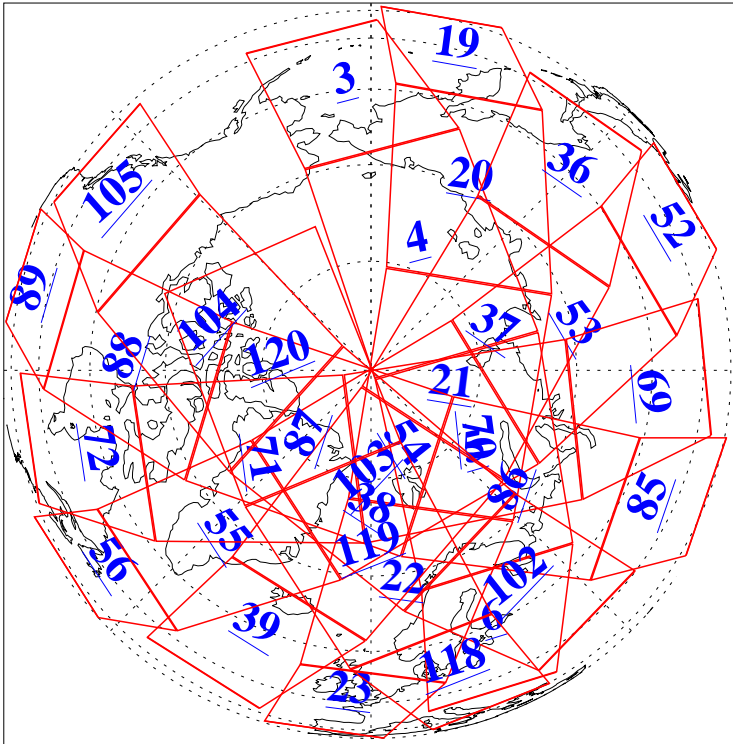

L1B Availability  
AMSU Granules: 240  
HSB Granules: 0  
AIRS Granules: 240

21 May 2003  
DoY 141  
Aqua Day 382  
Granules: 1 to 120

Granules: 121 to 240

Legend: AMSU Available, HSB Available, AIRS Available

L1B Availability  
AMSU Granules: 240  
HSB Granules: 0  
AIRS Granules: 240

21 May 2003  
DoY 141  
Aqua Day 382

Ascending Granules

Descending Granules

Legend: AMSU Available, HSB Available, AIRS Available

L1B Availability  
 AMSU Granules: 240  
 HSB Granules: 0  
 AIRS Granules: 240

21 May 2003  
 DoY 141  
 Aqua Day 382

Northern Hemisphere Granules

Southern Hemisphere Granules

Legend: AMSU Available, HSB Available, AIRS Available