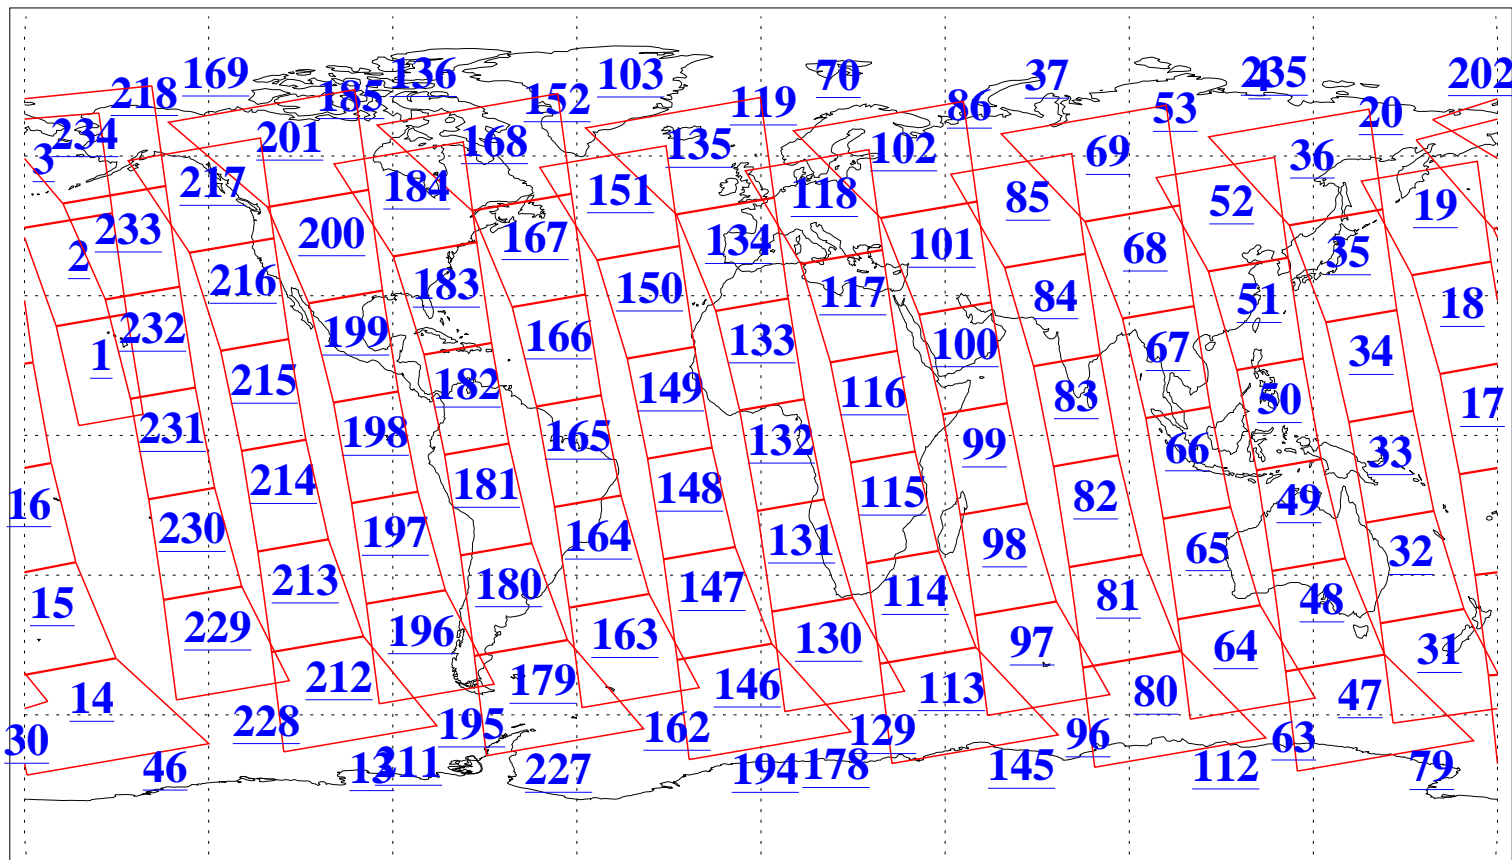

L1B Availability  
AMSU Granules: 240  
HSB Granules: 0  
AIRS Granules: 240

21 May 2003  
DoY 141  
Aqua Day 382  
Granules: 1 to 120

Granules: 121 to 240

Legend: AMSU Available, HSB Available, AIRS Available

L1B Availability  
AMSU Granules: 240  
HSB Granules: 0  
AIRS Granules: 240

21 May 2003  
DoY 141  
Aqua Day 382

Ascending Granules

Descending Granules

Legend: AMSU Available, HSB Available, AIRS Available

L1B Availability  
 AMSU Granules: 240  
 HSB Granules: 0  
 AIRS Granules: 240

21 May 2003  
 DoY 141  
 Aqua Day 382

Northern Hemisphere Granules

Southern Hemisphere Granules

Legend: AMSU Available, HSB Available, AIRS Available