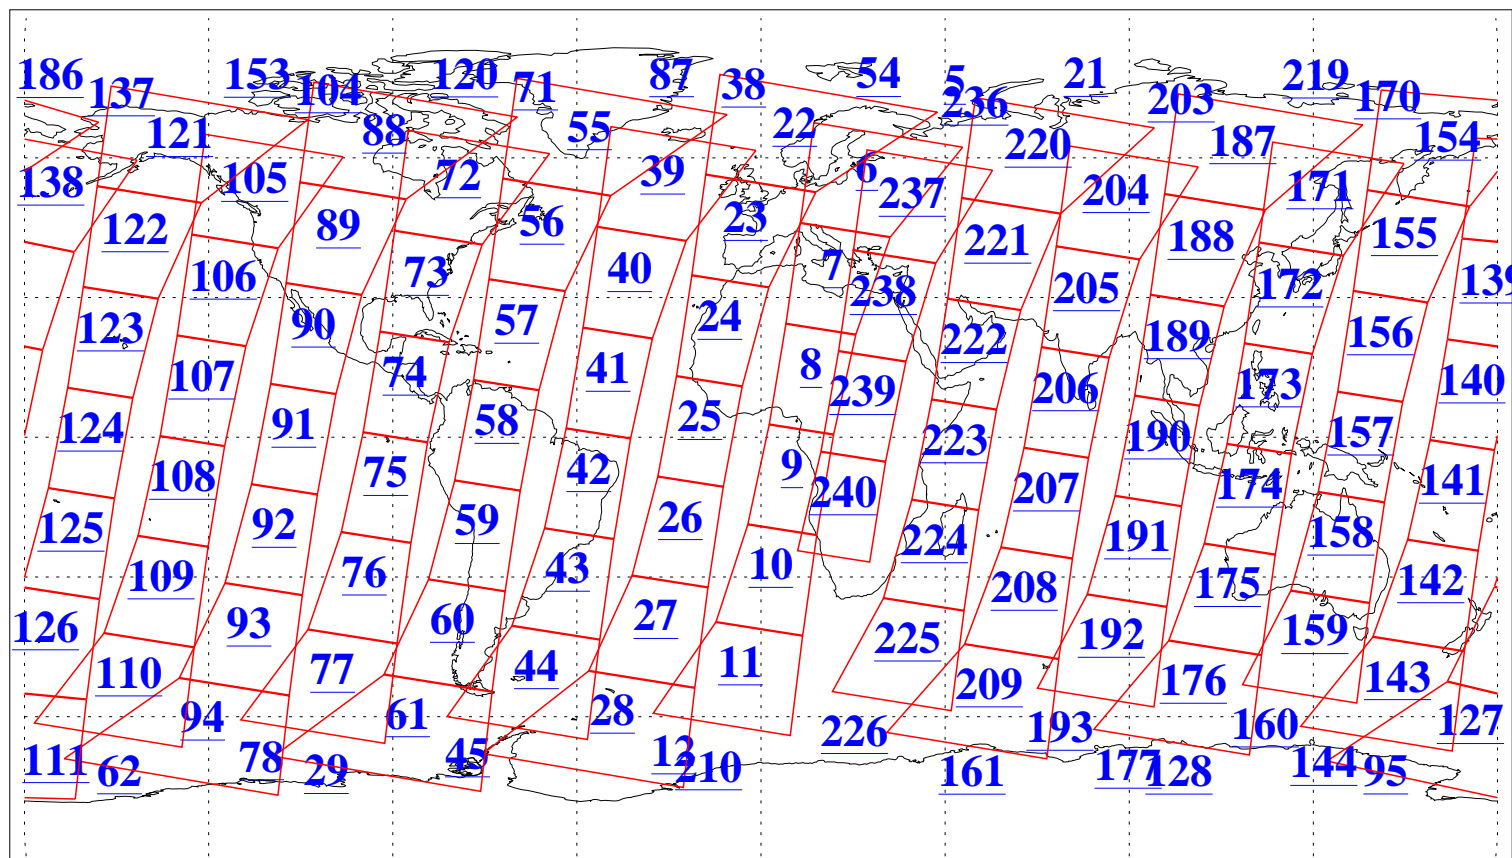

L1B Availability  
AMSU Granules: 240  
HSB Granules: 0  
AIRS Granules: 240

21 May 2003  
DoY 141  
Aqua Day 382  
Granules: 1 to 120

Granules: 121 to 240

Legend: AMSU Available, HSB Available, AIRS Available

L1B Availability  
AMSU Granules: 240  
HSB Granules: 0  
AIRS Granules: 240

21 May 2003  
DoY 141  
Aqua Day 382

Ascending Granules

Descending Granules

Legend: AMSU Available, HSB Available, AIRS Available

L1B Availability  
 AMSU Granules: 240  
 HSB Granules: 0  
 AIRS Granules: 240

21 May 2003  
 DoY 141  
 Aqua Day 382

Northern Hemisphere Granules

Southern Hemisphere Granules

Legend: AMSU Available, HSB Available, AIRS Available