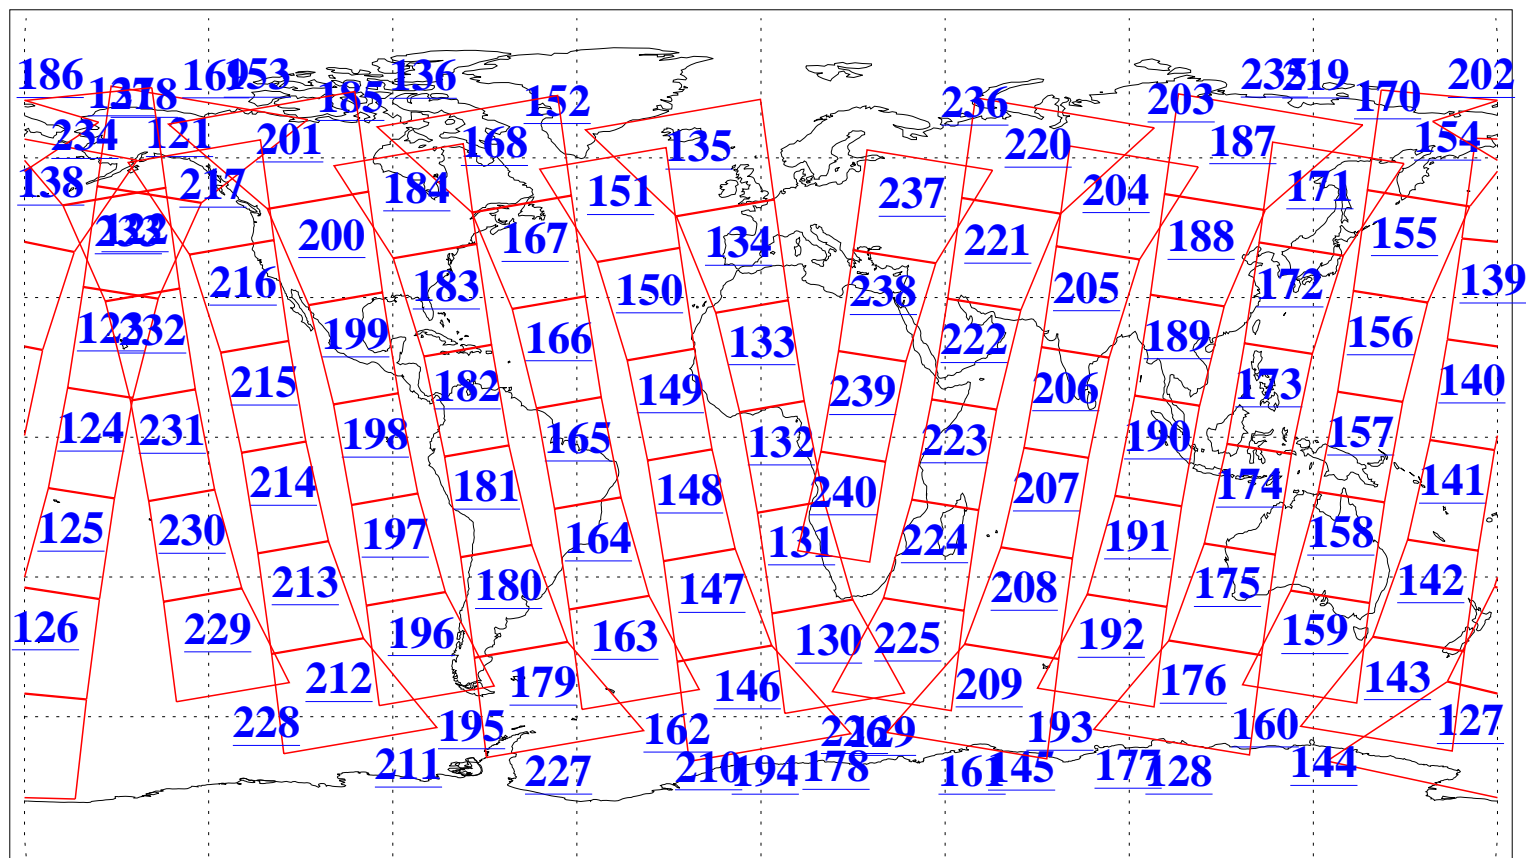

L1B Availability  
AMSU Granules: 240  
HSB Granules: 0  
AIRS Granules: 240

21 May 2003  
DoY 141  
Aqua Day 382  
Granules: 1 to 120

Granules: 121 to 240

Legend: AMSU Available, HSB Available, AIRS Available

L1B Availability  
AMSU Granules: 240  
HSB Granules: 0  
AIRS Granules: 240

21 May 2003  
DoY 141  
Aqua Day 382

Ascending Granules

Descending Granules

Legend: AMSU Available, HSB Available, AIRS Available

L1B Availability  
 AMSU Granules: 240  
 HSB Granules: 0  
 AIRS Granules: 240

21 May 2003  
 DoY 141  
 Aqua Day 382

Northern Hemisphere Granules

Southern Hemisphere Granules

Legend: AMSU Available, HSB Available, AIRS Available