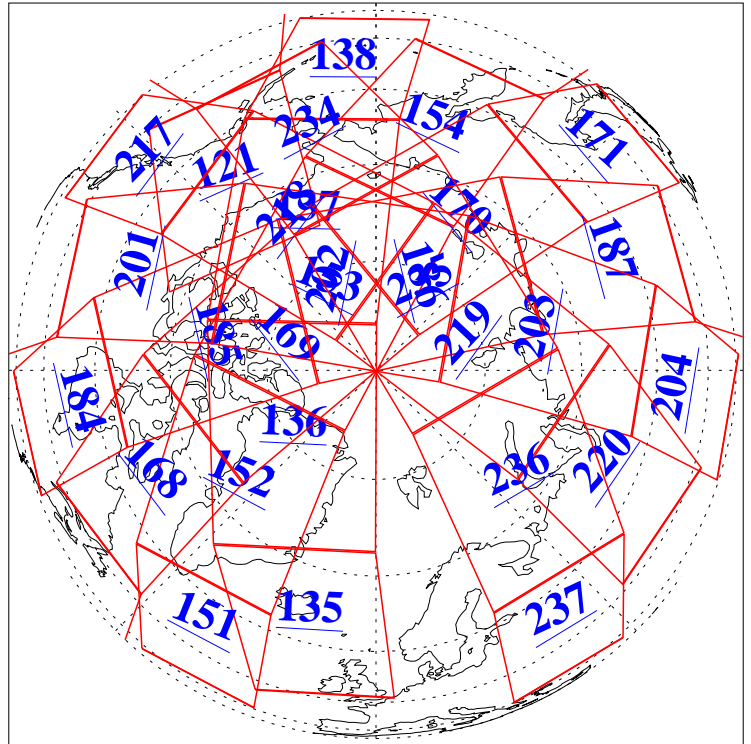

L1B Availability  
AMSU Granules: 240  
HSB Granules: 0  
AIRS Granules: 240

21 May 2003  
DoY 141  
Aqua Day 382  
Granules: 1 to 120

Granules: 121 to 240

Legend: AMSU Available, HSB Available, AIRS Available

L1B Availability  
AMSU Granules: 240  
HSB Granules: 0  
AIRS Granules: 240

21 May 2003  
DoY 141  
Aqua Day 382

Ascending Granules

Descending Granules

Legend: AMSU Available, HSB Available, AIRS Available

L1B Availability  
 AMSU Granules: 240  
 HSB Granules: 0  
 AIRS Granules: 240

21 May 2003  
 DoY 141  
 Aqua Day 382

Northern Hemisphere Granules

Southern Hemisphere Granules

Legend: AMSU Available, HSB Available, AIRS Available