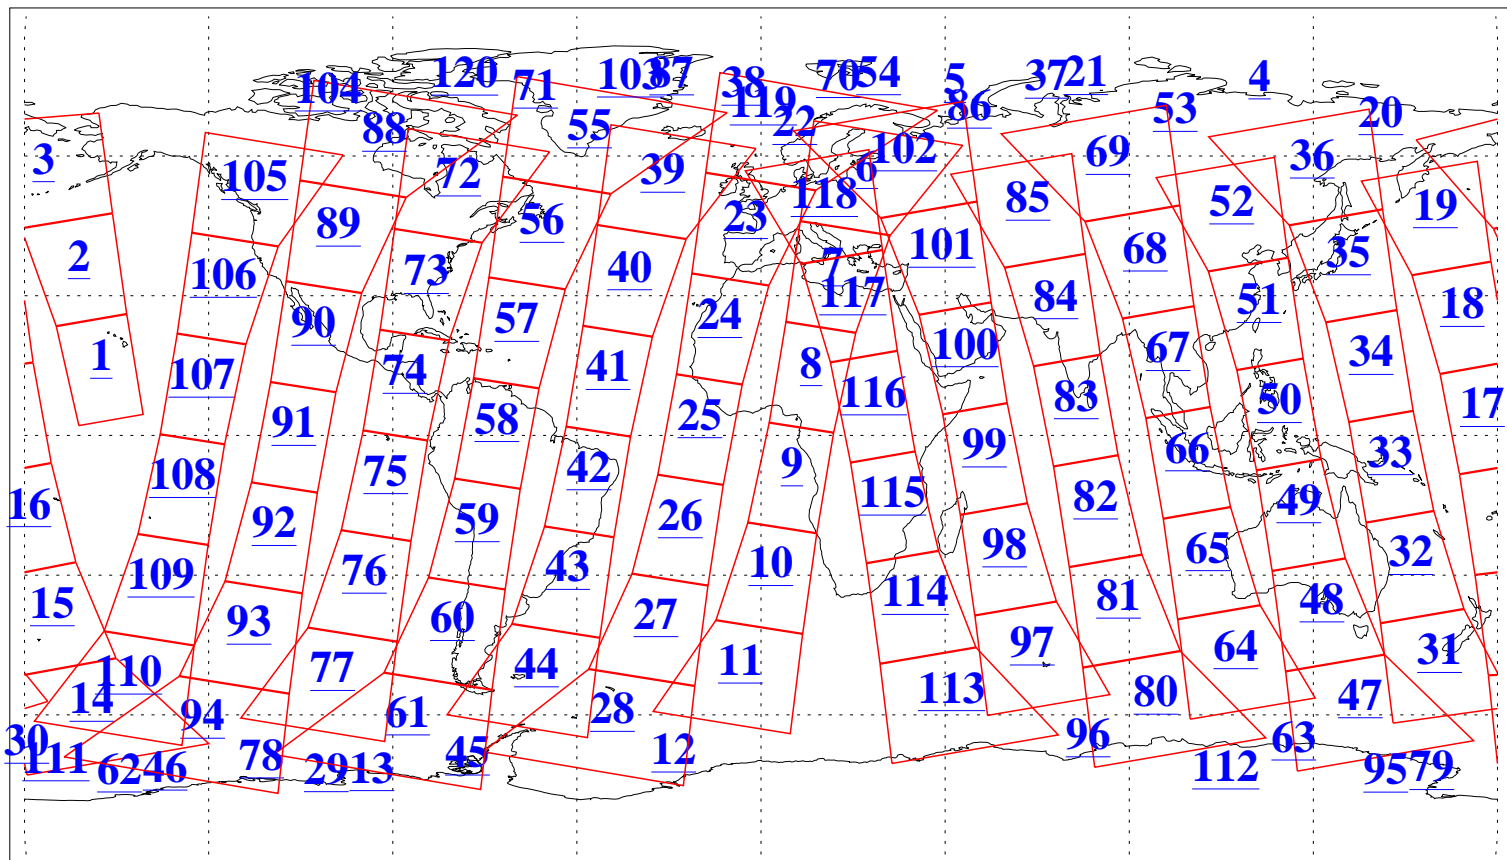

L1B Availability  
AMSU Granules: 240  
HSB Granules: 0  
AIRS Granules: 240

21 May 2003  
DoY 141  
Aqua Day 382  
Granules: 1 to 120

Granules: 121 to 240

Legend: AMSU Available, HSB Available, AIRS Available

L1B Availability  
AMSU Granules: 240  
HSB Granules: 0  
AIRS Granules: 240

21 May 2003  
DoY 141  
Aqua Day 382

Ascending Granules

Descending Granules

Legend: AMSU Available, HSB Available, AIRS Available

L1B Availability  
 AMSU Granules: 240  
 HSB Granules: 0  
 AIRS Granules: 240

21 May 2003  
 DoY 141  
 Aqua Day 382

Northern Hemisphere Granules

Southern Hemisphere Granules

Legend: AMSU Available, HSB Available, AIRS Available