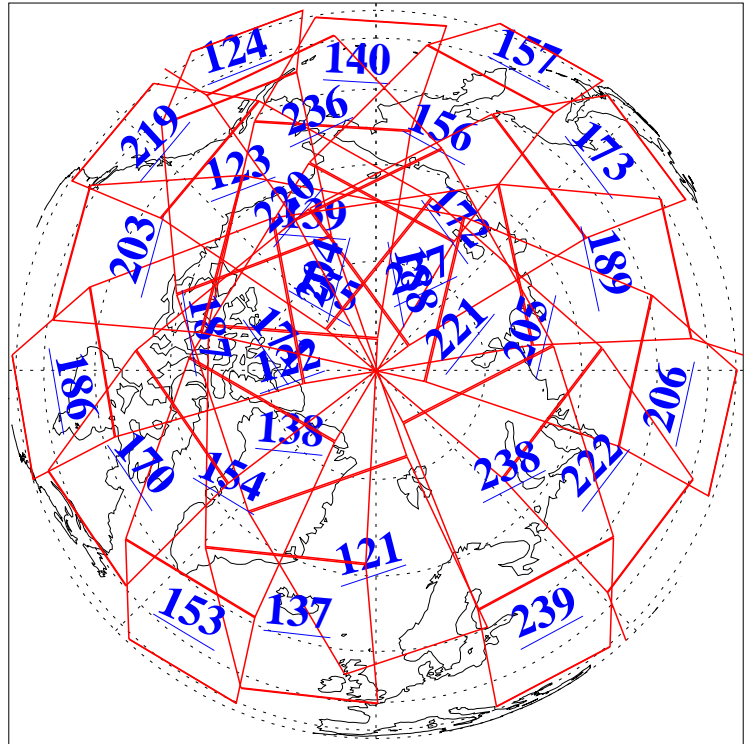

L1B Availability
AMSU Granules: 240
HSB Granules: 0
AIRS Granules: 240

19 May 2003
DoY 139
Aqua Day 380
Granules: 1 to 120

Granules: 121 to 240

Legend: AMSU Available, HSB Available, AIRS Available

L1B Availability
AMSU Granules: 240
HSB Granules: 0
AIRS Granules: 240

19 May 2003
DoY 139
Aqua Day 380

Ascending Granules

Descending Granules

Legend: AMSU Available, HSB Available, AIRS Available

L1B Availability
 AMSU Granules: 240
 HSB Granules: 0
 AIRS Granules: 240

19 May 2003
 DoY 139
 Aqua Day 380

Northern Hemisphere Granules

Southern Hemisphere Granules

Legend: AMSU Available, HSB Available, AIRS Available