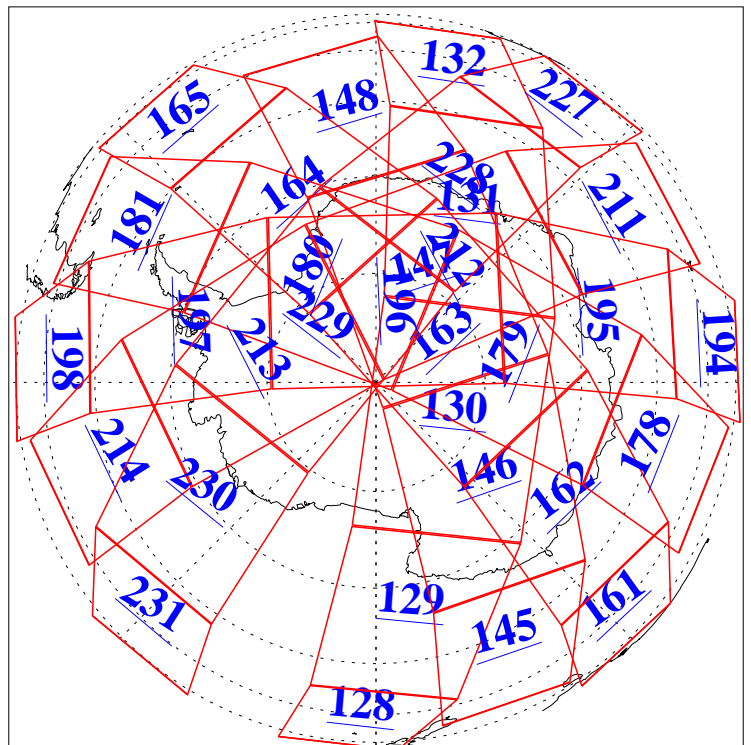

L1B Availability
AMSU Granules: 240
HSB Granules: 0
AIRS Granules: 240

19 May 2003
DoY 139
Aqua Day 380
Granules: 1 to 120

Granules: 121 to 240

Legend: AMSU Available, HSB Available, AIRS Available

L1B Availability
AMSU Granules: 240
HSB Granules: 0
AIRS Granules: 240

19 May 2003
DoY 139
Aqua Day 380

Ascending Granules

Descending Granules

Legend: AMSU Available, HSB Available, AIRS Available

L1B Availability
 AMSU Granules: 240
 HSB Granules: 0
 AIRS Granules: 240

19 May 2003
 DoY 139
 Aqua Day 380

Northern Hemisphere Granules

Southern Hemisphere Granules

Legend: AMSU Available, HSB Available, AIRS Available