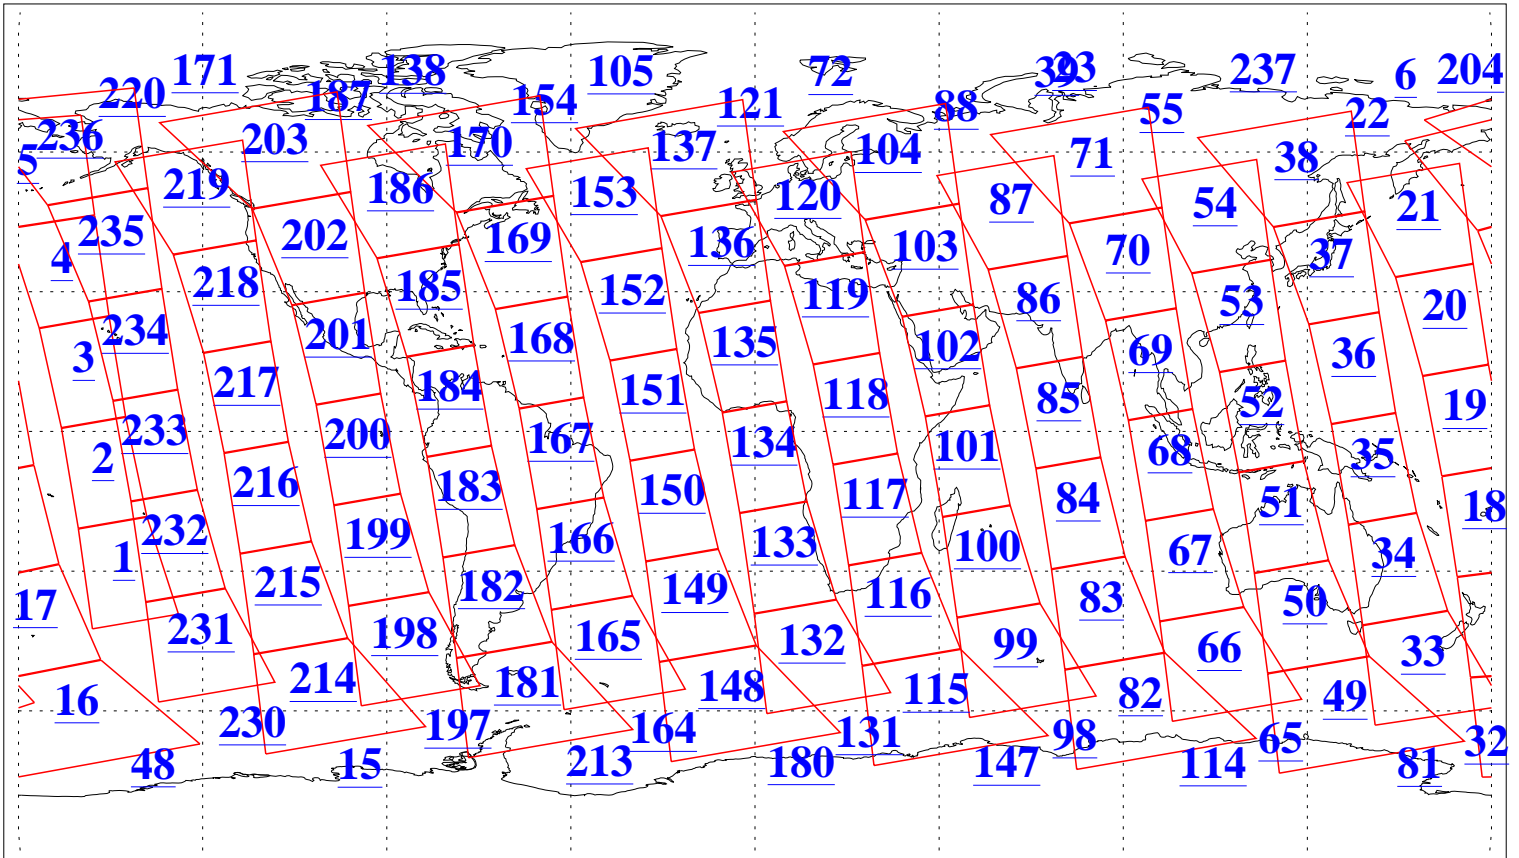

L1B Availability
AMSU Granules: 240
HSB Granules: 0
AIRS Granules: 240

19 May 2003
DoY 139
Aqua Day 380
Granules: 1 to 120

Granules: 121 to 240

Legend: AMSU Available, HSB Available, AIRS Available

L1B Availability
AMSU Granules: 240
HSB Granules: 0
AIRS Granules: 240

19 May 2003
DoY 139
Aqua Day 380

Ascending Granules

Descending Granules

Legend: AMSU Available, HSB Available, AIRS Available

L1B Availability
 AMSU Granules: 240
 HSB Granules: 0
 AIRS Granules: 240

19 May 2003
 DoY 139
 Aqua Day 380

Northern Hemisphere Granules

Southern Hemisphere Granules

Legend: AMSU Available, HSB Available, AIRS Available