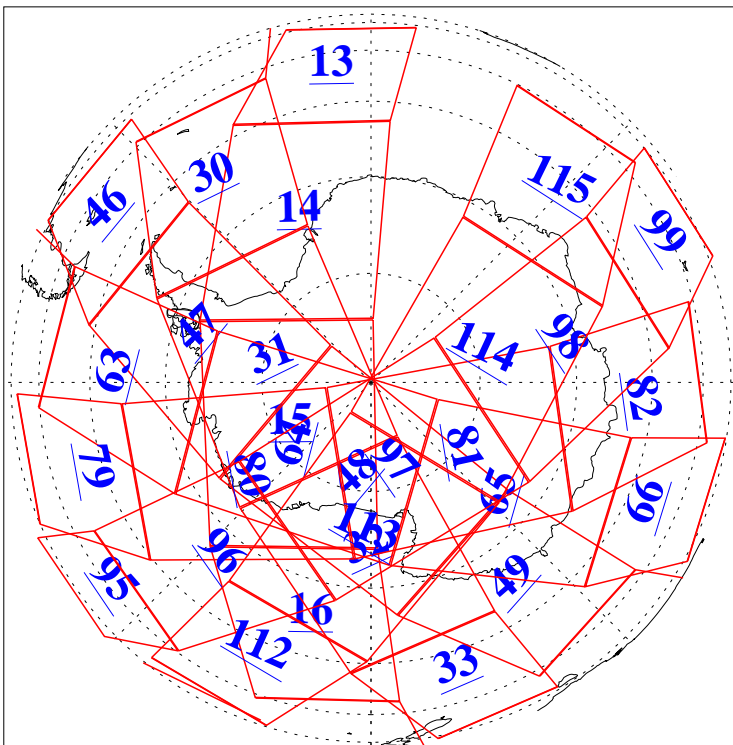

L1B Availability
AMSU Granules: 240
HSB Granules: 0
AIRS Granules: 240

19 May 2003
DoY 139
Aqua Day 380
Granules: 1 to 120

Granules: 121 to 240

Legend: AMSU Available, HSB Available, AIRS Available

L1B Availability
AMSU Granules: 240
HSB Granules: 0
AIRS Granules: 240

19 May 2003
DoY 139
Aqua Day 380

Ascending Granules

Descending Granules

Legend: AMSU Available, HSB Available, AIRS Available

L1B Availability
 AMSU Granules: 240
 HSB Granules: 0
 AIRS Granules: 240

19 May 2003
 DoY 139
 Aqua Day 380

Northern Hemisphere Granules

Southern Hemisphere Granules

Legend: AMSU Available, HSB Available, AIRS Available