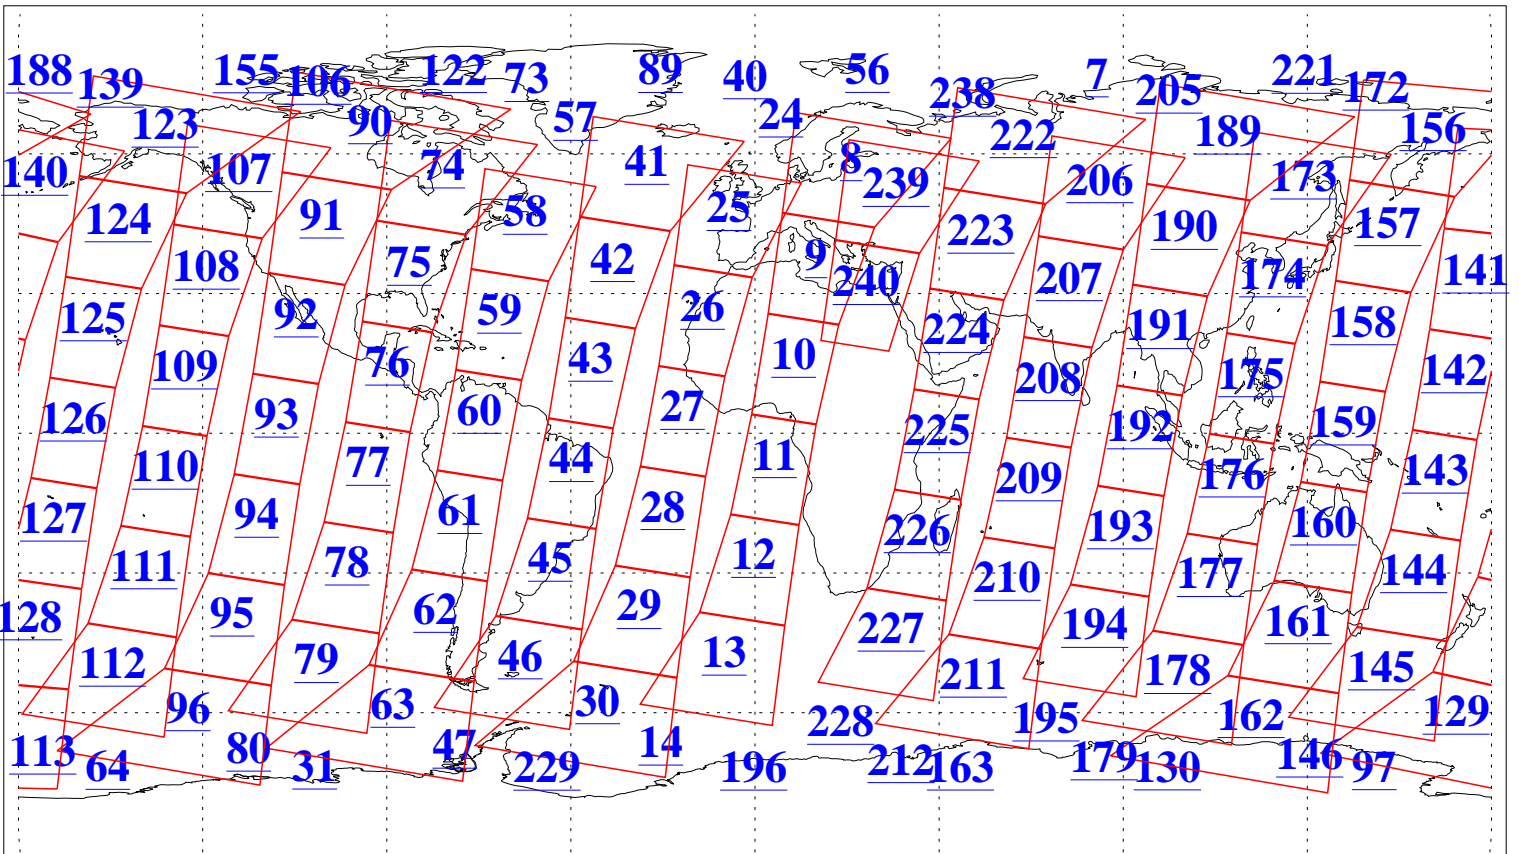

L1B Availability
AMSU Granules: 240
HSB Granules: 0
AIRS Granules: 240

19 May 2003
DoY 139
Aqua Day 380
Granules: 1 to 120

Granules: 121 to 240

Legend: AMSU Available, HSB Available, AIRS Available

L1B Availability
AMSU Granules: 240
HSB Granules: 0
AIRS Granules: 240

19 May 2003
DoY 139
Aqua Day 380

Ascending Granules

Descending Granules

Legend: AMSU Available, HSB Available, AIRS Available

L1B Availability
 AMSU Granules: 240
 HSB Granules: 0
 AIRS Granules: 240

19 May 2003
 DoY 139
 Aqua Day 380

Northern Hemisphere Granules

Southern Hemisphere Granules

Legend: AMSU Available, HSB Available, AIRS Available