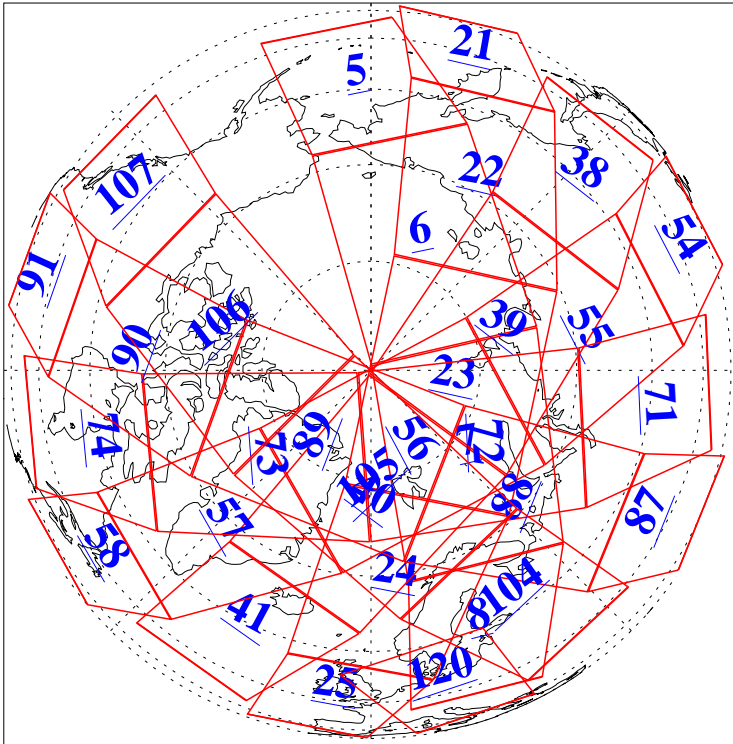

L1B Availability
AMSU Granules: 240
HSB Granules: 0
AIRS Granules: 240

19 May 2003
DoY 139
Aqua Day 380
Granules: 1 to 120

Granules: 121 to 240

Legend: AMSU Available, HSB Available, AIRS Available

L1B Availability
AMSU Granules: 240
HSB Granules: 0
AIRS Granules: 240

19 May 2003
DoY 139
Aqua Day 380

Ascending Granules

Descending Granules

Legend: AMSU Available, HSB Available, AIRS Available

L1B Availability
 AMSU Granules: 240
 HSB Granules: 0
 AIRS Granules: 240

19 May 2003
 DoY 139
 Aqua Day 380

Northern Hemisphere Granules

Southern Hemisphere Granules

Legend: AMSU Available, HSB Available, AIRS Available