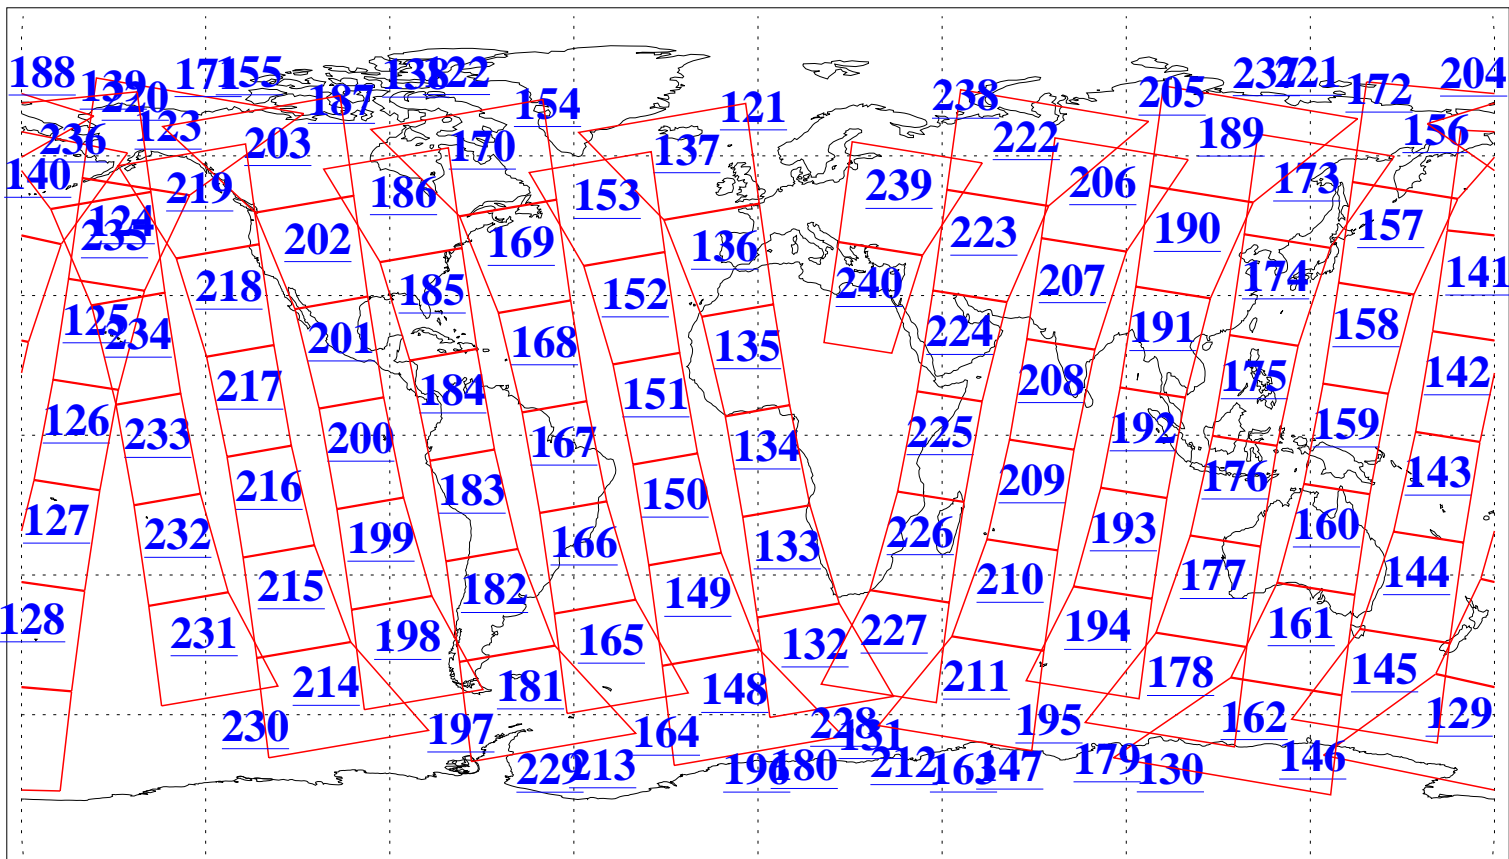

L1B Availability
AMSU Granules: 240
HSB Granules: 0
AIRS Granules: 240

19 May 2003
DoY 139
Aqua Day 380
Granules: 1 to 120

Granules: 121 to 240

Legend: AMSU Available, HSB Available, AIRS Available

L1B Availability
AMSU Granules: 240
HSB Granules: 0
AIRS Granules: 240

19 May 2003
DoY 139
Aqua Day 380

Ascending Granules

Descending Granules

Legend: AMSU Available, HSB Available, AIRS Available

L1B Availability
 AMSU Granules: 240
 HSB Granules: 0
 AIRS Granules: 240

19 May 2003
 DoY 139
 Aqua Day 380

Northern Hemisphere Granules

Southern Hemisphere Granules

Legend: AMSU Available, HSB Available, AIRS Available