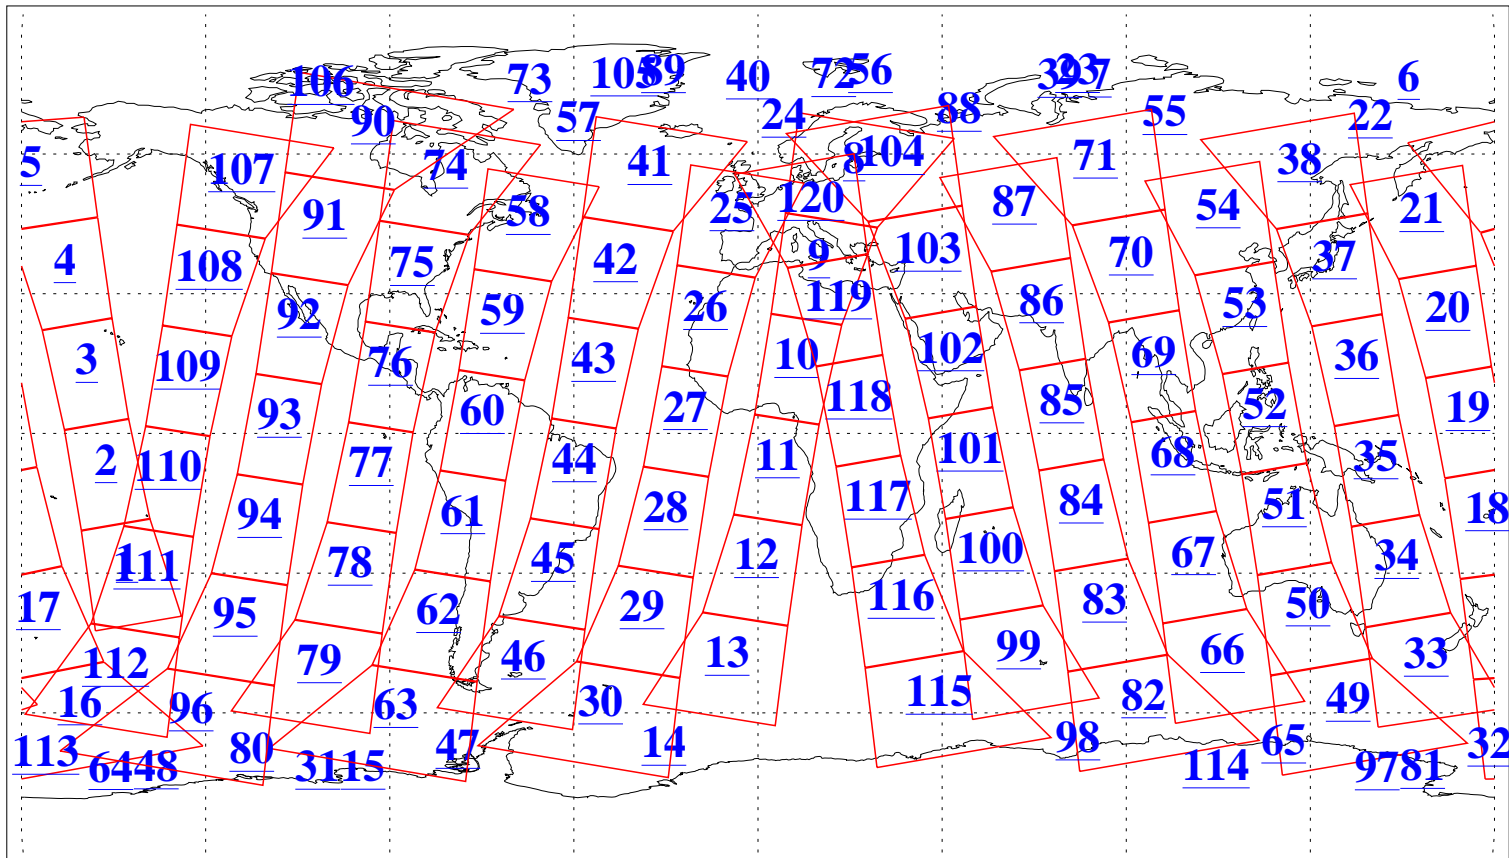

L1B Availability
AMSU Granules: 240
HSB Granules: 0
AIRS Granules: 240

19 May 2003
DoY 139
Aqua Day 380
Granules: 1 to 120

Granules: 121 to 240

Legend: AMSU Available, HSB Available, AIRS Available

L1B Availability
AMSU Granules: 240
HSB Granules: 0
AIRS Granules: 240

19 May 2003
DoY 139
Aqua Day 380

Ascending Granules

Descending Granules

Legend: AMSU Available, HSB Available, AIRS Available

L1B Availability
 AMSU Granules: 240
 HSB Granules: 0
 AIRS Granules: 240

19 May 2003
 DoY 139
 Aqua Day 380

Northern Hemisphere Granules

Southern Hemisphere Granules

Legend: AMSU Available, HSB Available, AIRS Available