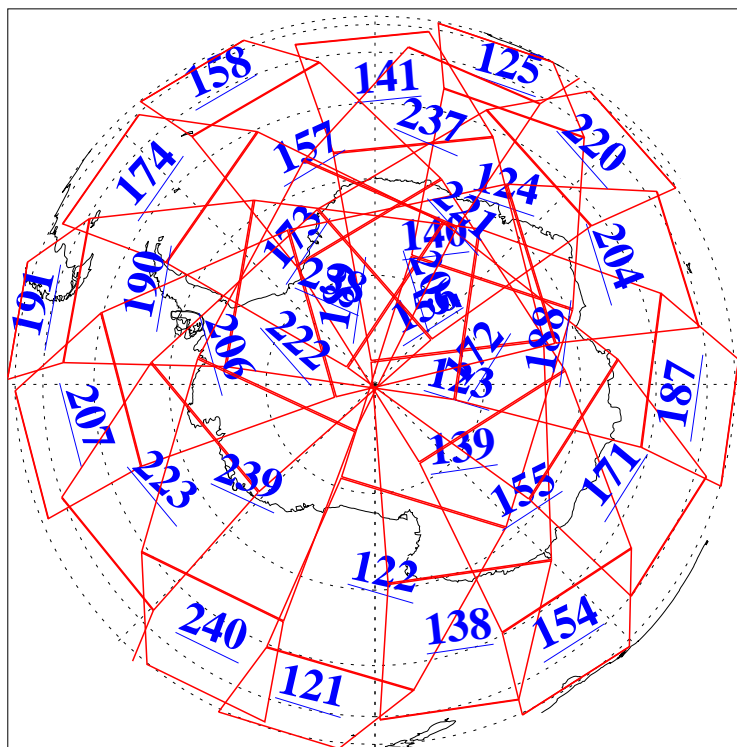

L1B Availability
AMSU Granules: 240
HSB Granules: 0
AIRS Granules: 240

18 May 2003
DoY 138
Aqua Day 379
Granules: 1 to 120

Granules: 121 to 240

Legend: AMSU Available, HSB Available, AIRS Available

L1B Availability
AMSU Granules: 240
HSB Granules: 0
AIRS Granules: 240

18 May 2003
DoY 138
Aqua Day 379

Ascending Granules

Descending Granules

Legend: AMSU Available, HSB Available, AIRS Available

L1B Availability
 AMSU Granules: 240
 HSB Granules: 0
 AIRS Granules: 240

18 May 2003
 DoY 138
 Aqua Day 379

Northern Hemisphere Granules

Southern Hemisphere Granules

Legend: AMSU Available, ~~HSB Available~~, **AIRS Available**