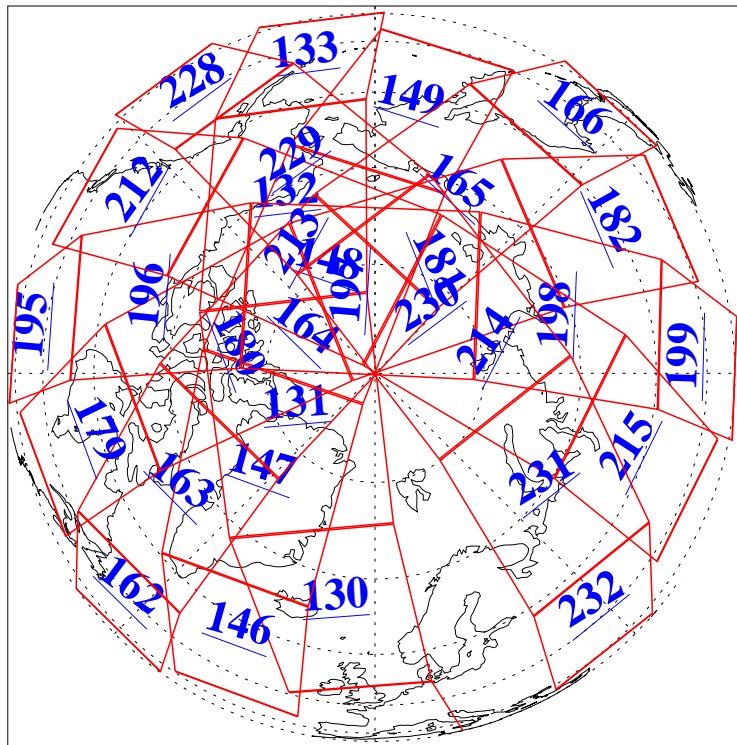

L1B Availability
AMSU Granules: 240
HSB Granules: 0
AIRS Granules: 240

18 May 2003
DoY 138
Aqua Day 379
Granules: 1 to 120

Granules: 121 to 240

Legend: AMSU Available, HSB Available, AIRS Available

L1B Availability
AMSU Granules: 240
HSB Granules: 0
AIRS Granules: 240

18 May 2003
DoY 138
Aqua Day 379

Ascending Granules

Descending Granules

Legend: AMSU Available, HSB Available, AIRS Available

L1B Availability
 AMSU Granules: 240
 HSB Granules: 0
 AIRS Granules: 240

18 May 2003
 DoY 138
 Aqua Day 379

Northern Hemisphere Granules

Southern Hemisphere Granules

Legend: AMSU Available, ~~HSB Available~~, **AIRS Available**