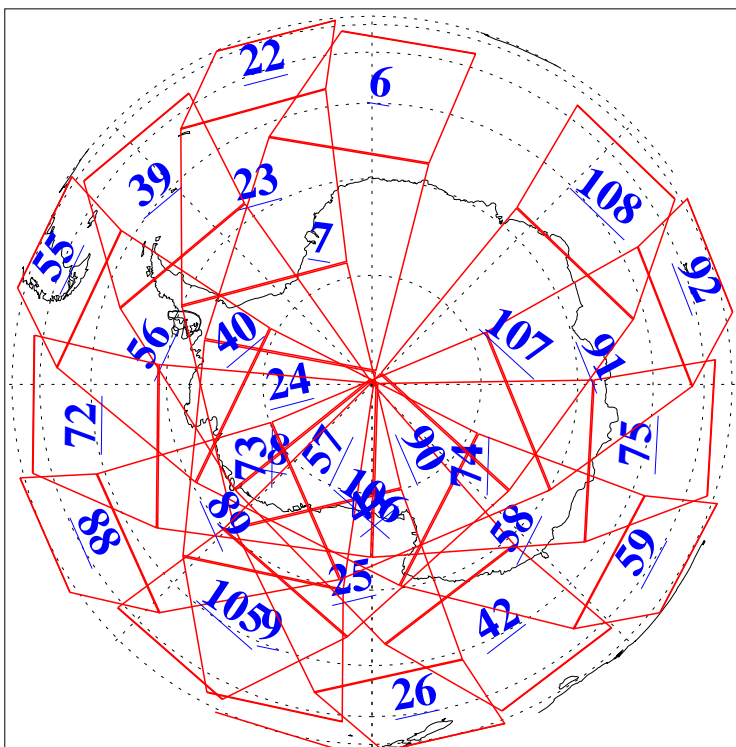

L1B Availability
AMSU Granules: 240
HSB Granules: 0
AIRS Granules: 240

18 May 2003
DoY 138
Aqua Day 379
Granules: 1 to 120

Granules: 121 to 240

Legend: AMSU Available, HSB Available, AIRS Available

L1B Availability
AMSU Granules: 240
HSB Granules: 0
AIRS Granules: 240

18 May 2003
DoY 138
Aqua Day 379

Ascending Granules

Descending Granules

Legend: AMSU Available, HSB Available, AIRS Available

L1B Availability
 AMSU Granules: 240
 HSB Granules: 0
 AIRS Granules: 240

18 May 2003
 DoY 138
 Aqua Day 379

Northern Hemisphere Granules

Southern Hemisphere Granules

Legend: AMSU Available, ~~HSB Available~~, **AIRS Available**