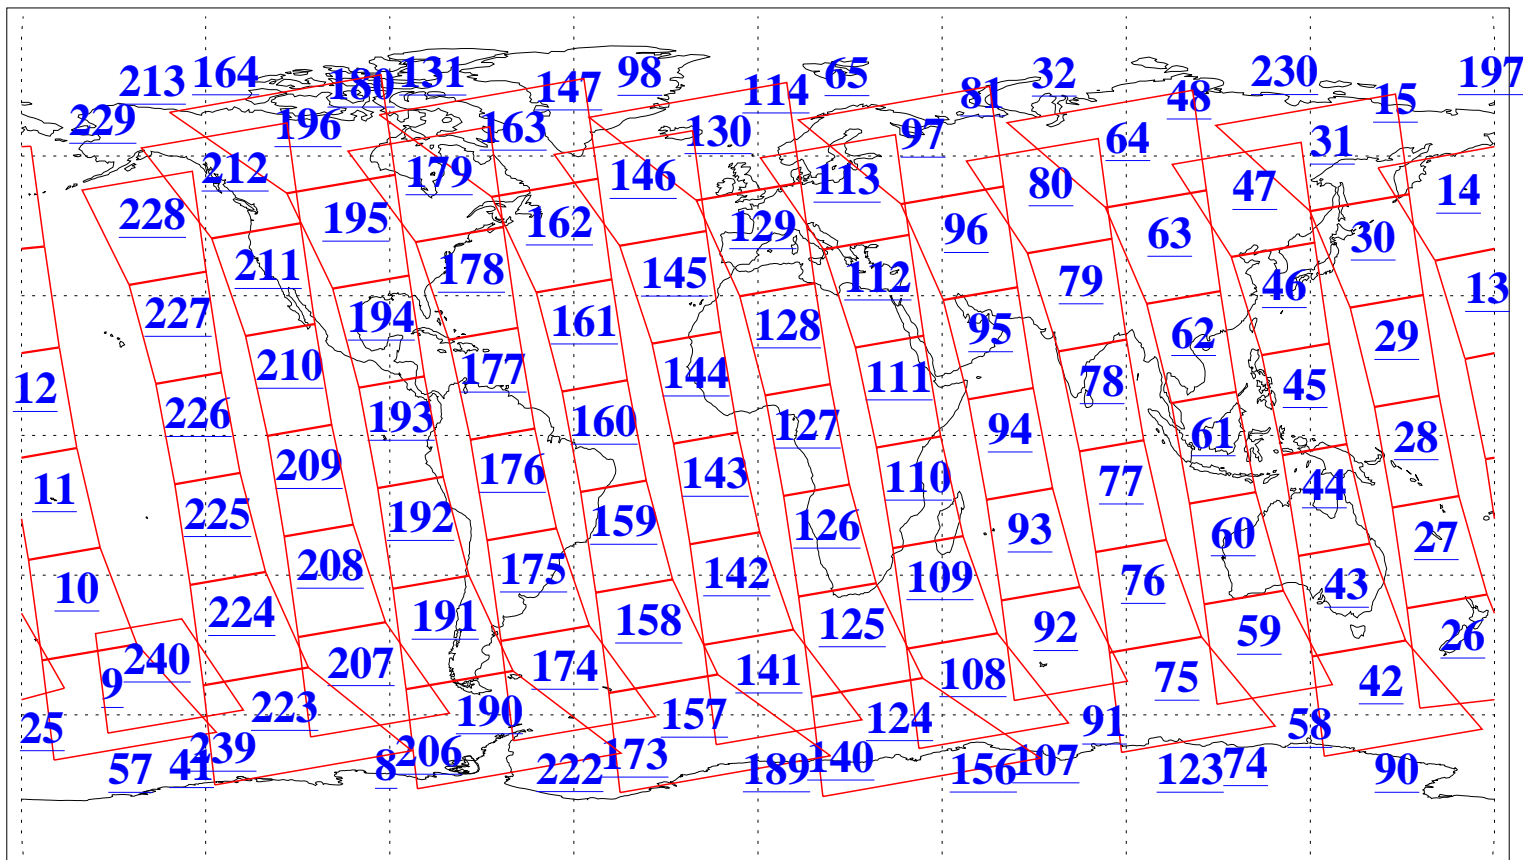

L1B Availability
AMSU Granules: 240
HSB Granules: 0
AIRS Granules: 240

18 May 2003
DoY 138
Aqua Day 379
Granules: 1 to 120

Granules: 121 to 240

Legend: AMSU Available, HSB Available, AIRS Available

L1B Availability
AMSU Granules: 240
HSB Granules: 0
AIRS Granules: 240

18 May 2003
DoY 138
Aqua Day 379

Ascending Granules

Descending Granules

Legend: AMSU Available, HSB Available, AIRS Available

L1B Availability
 AMSU Granules: 240
 HSB Granules: 0
 AIRS Granules: 240

18 May 2003
 DoY 138
 Aqua Day 379

Northern Hemisphere Granules

Southern Hemisphere Granules

Legend: AMSU Available, ~~HSB Available~~, **AIRS Available**