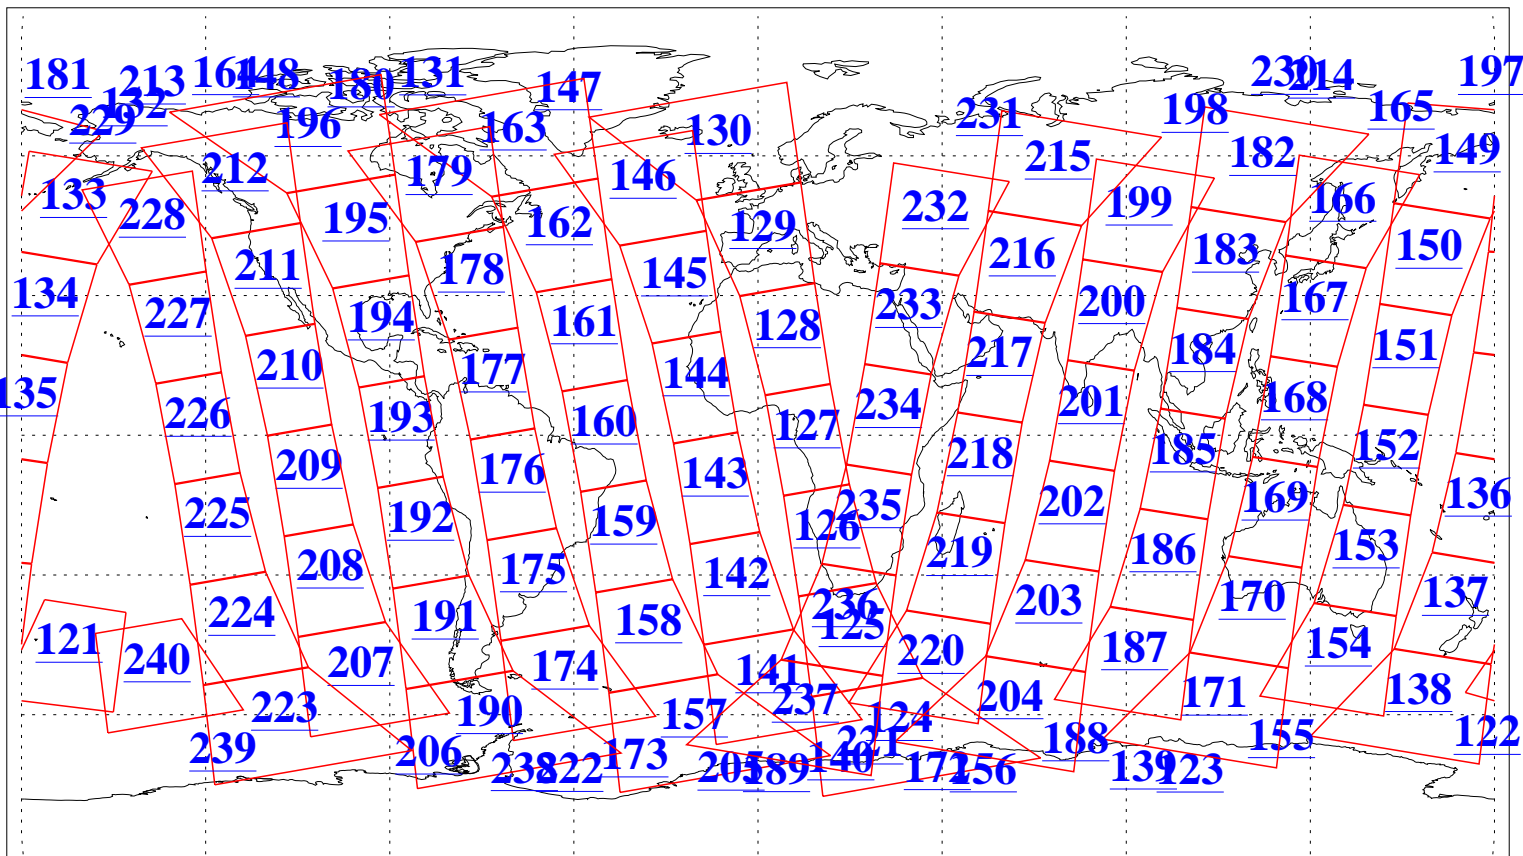

L1B Availability
AMSU Granules: 240
HSB Granules: 0
AIRS Granules: 240

18 May 2003
DoY 138
Aqua Day 379
Granules: 1 to 120

Granules: 121 to 240

Legend: AMSU Available, HSB Available, AIRS Available

L1B Availability
AMSU Granules: 240
HSB Granules: 0
AIRS Granules: 240

18 May 2003
DoY 138
Aqua Day 379

Ascending Granules

Descending Granules

Legend: AMSU Available, HSB Available, AIRS Available

L1B Availability
 AMSU Granules: 240
 HSB Granules: 0
 AIRS Granules: 240

18 May 2003
 DoY 138
 Aqua Day 379

Northern Hemisphere Granules

Southern Hemisphere Granules

Legend: AMSU Available, ~~HSB Available~~, **AIRS Available**