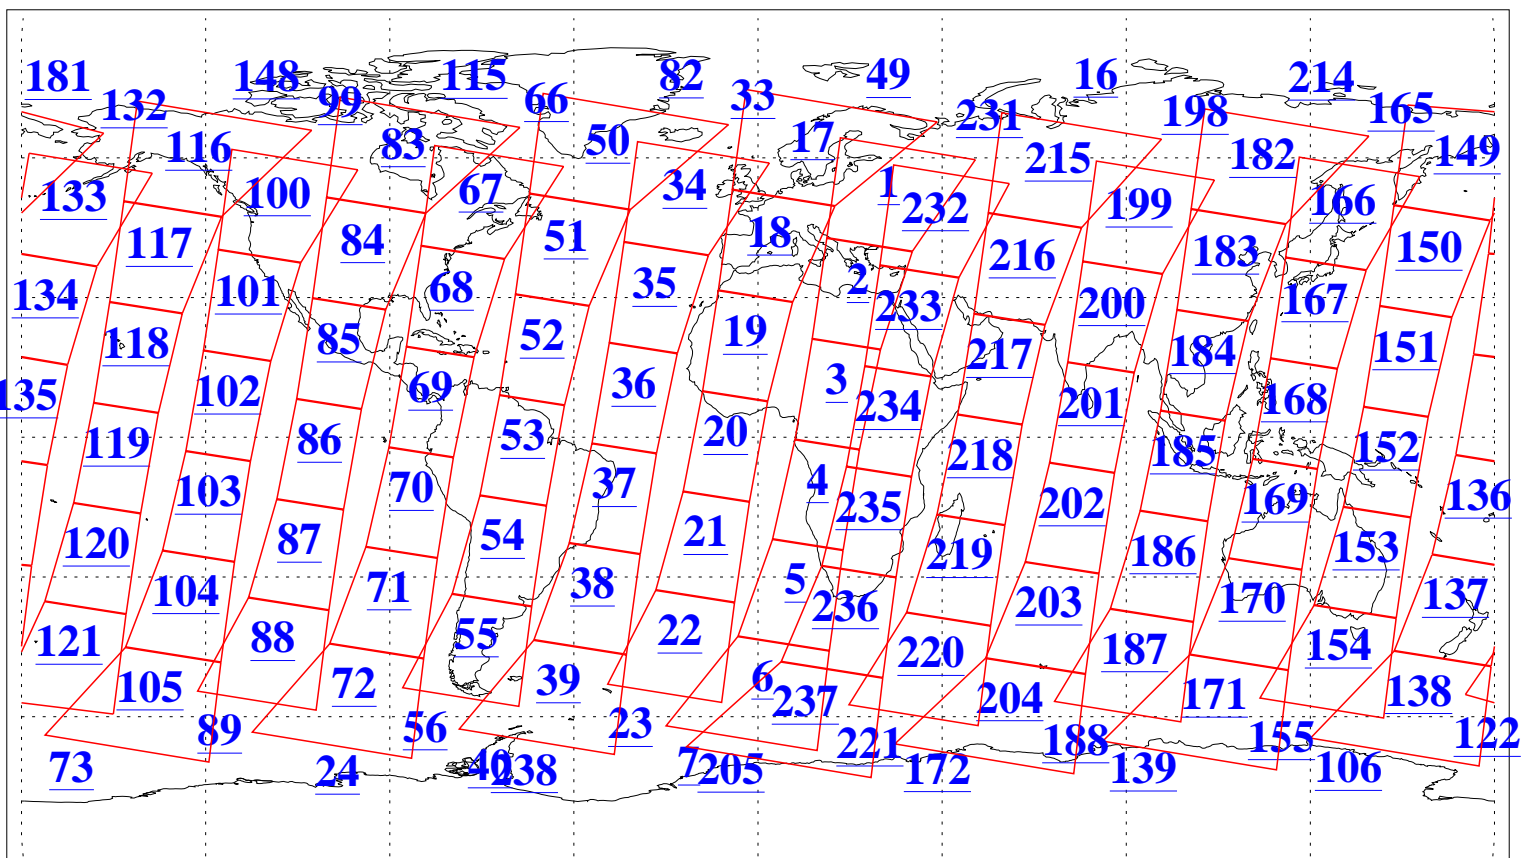

L1B Availability
AMSU Granules: 240
HSB Granules: 0
AIRS Granules: 240

18 May 2003
DoY 138
Aqua Day 379
Granules: 1 to 120

Granules: 121 to 240

Legend: AMSU Available, HSB Available, AIRS Available

L1B Availability
AMSU Granules: 240
HSB Granules: 0
AIRS Granules: 240

18 May 2003
DoY 138
Aqua Day 379

Ascending Granules

Descending Granules

Legend: AMSU Available, HSB Available, AIRS Available

L1B Availability
 AMSU Granules: 240
 HSB Granules: 0
 AIRS Granules: 240

18 May 2003
 DoY 138
 Aqua Day 379

Northern Hemisphere Granules

Southern Hemisphere Granules

Legend: AMSU Available, ~~HSB Available~~, **AIRS Available**