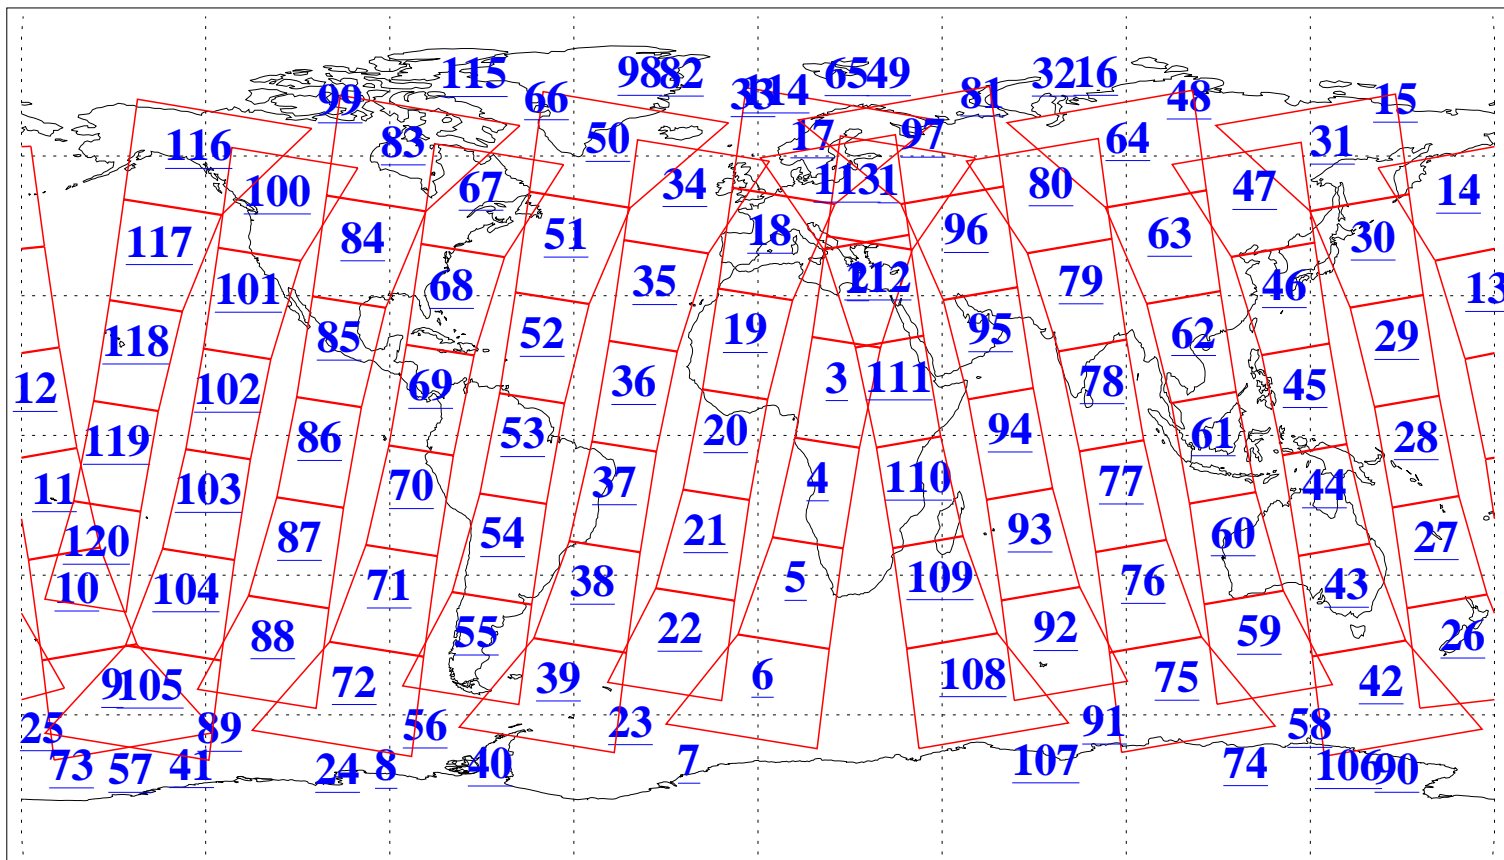

L1B Availability
AMSU Granules: 240
HSB Granules: 0
AIRS Granules: 240

18 May 2003
DoY 138
Aqua Day 379
Granules: 1 to 120

Granules: 121 to 240

Legend: AMSU Available, HSB Available, AIRS Available

L1B Availability
AMSU Granules: 240
HSB Granules: 0
AIRS Granules: 240

18 May 2003
DoY 138
Aqua Day 379

Ascending Granules

Descending Granules

Legend: AMSU Available, HSB Available, AIRS Available

L1B Availability
 AMSU Granules: 240
 HSB Granules: 0
 AIRS Granules: 240

18 May 2003
 DoY 138
 Aqua Day 379

Northern Hemisphere Granules

Southern Hemisphere Granules

Legend: AMSU Available, ~~HSB Available~~, **AIRS Available**