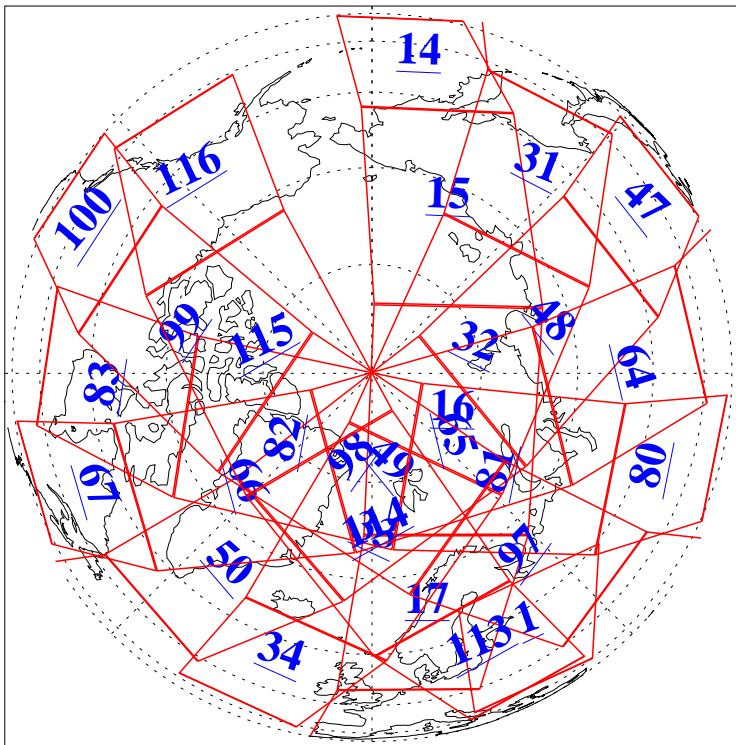

L1B Availability
AMSU Granules: 240
HSB Granules: 0
AIRS Granules: 240

18 May 2003
DoY 138
Aqua Day 379
Granules: 1 to 120

Granules: 121 to 240

Legend: AMSU Available, HSB Available, AIRS Available

L1B Availability
AMSU Granules: 240
HSB Granules: 0
AIRS Granules: 240

18 May 2003
DoY 138
Aqua Day 379

Ascending Granules

Descending Granules

Legend: AMSU Available, HSB Available, AIRS Available

L1B Availability
 AMSU Granules: 240
 HSB Granules: 0
 AIRS Granules: 240

18 May 2003
 DoY 138
 Aqua Day 379

Northern Hemisphere Granules

Southern Hemisphere Granules

Legend: AMSU Available, ~~HSB Available~~, **AIRS Available**