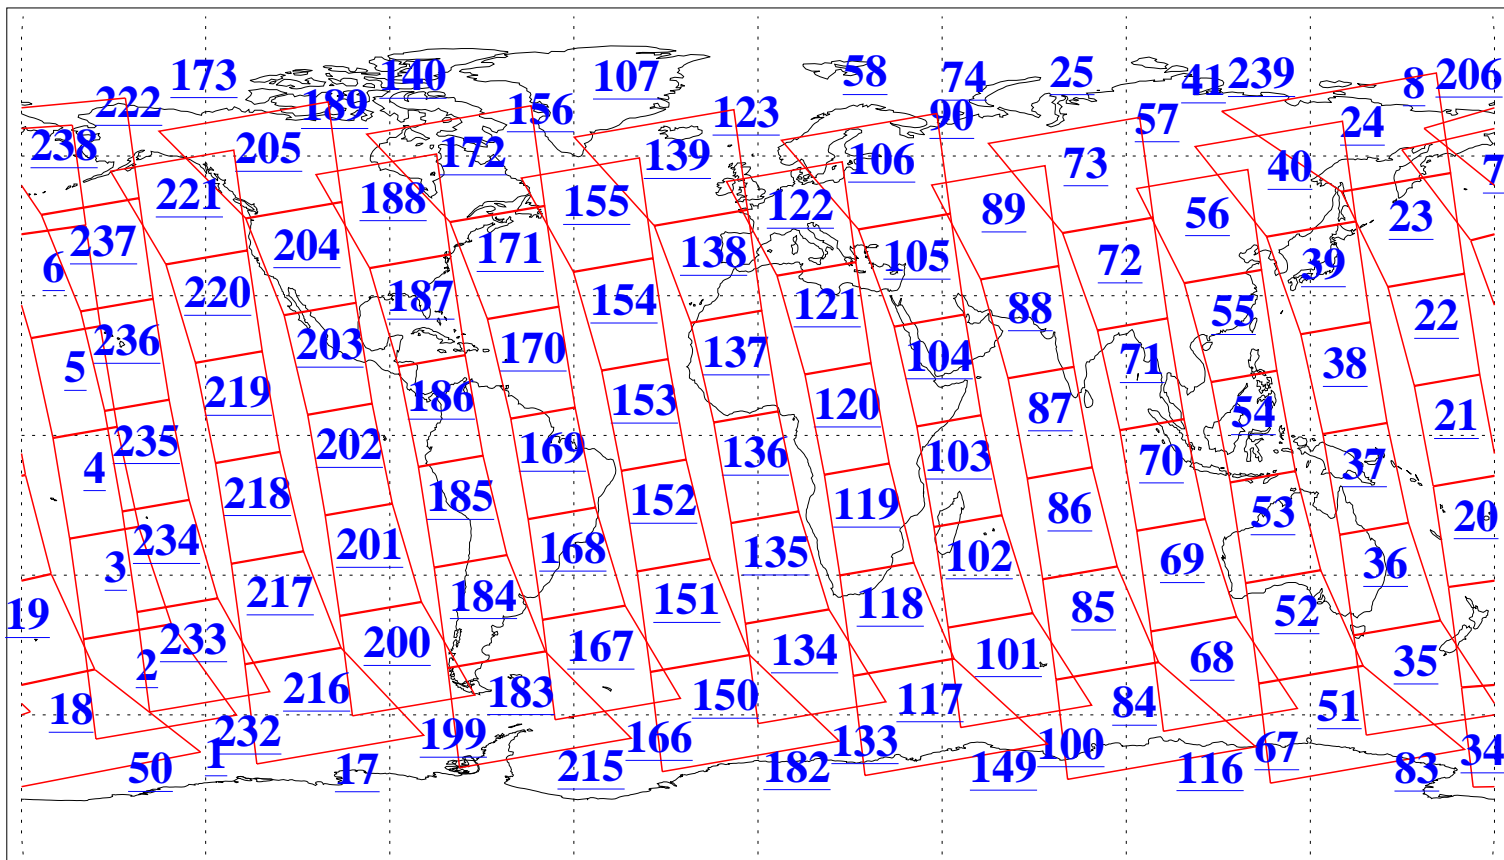

L1B Availability
AMSU Granules: 240
HSB Granules: 0
AIRS Granules: 240

17 May 2003
DoY 137
Aqua Day 378
Granules: 1 to 120

Granules: 121 to 240

Legend: AMSU Available, HSB Available, AIRS Available

L1B Availability
AMSU Granules: 240
HSB Granules: 0
AIRS Granules: 240

17 May 2003
DoY 137
Aqua Day 378

Ascending Granules

Descending Granules

Legend: AMSU Available, HSB Available, AIRS Available

L1B Availability
 AMSU Granules: 240
 HSB Granules: 0
 AIRS Granules: 240

17 May 2003
 DoY 137
 Aqua Day 378

Northern Hemisphere Granules

Southern Hemisphere Granules

Legend: AMSU Available, HSB Available, AIRS Available