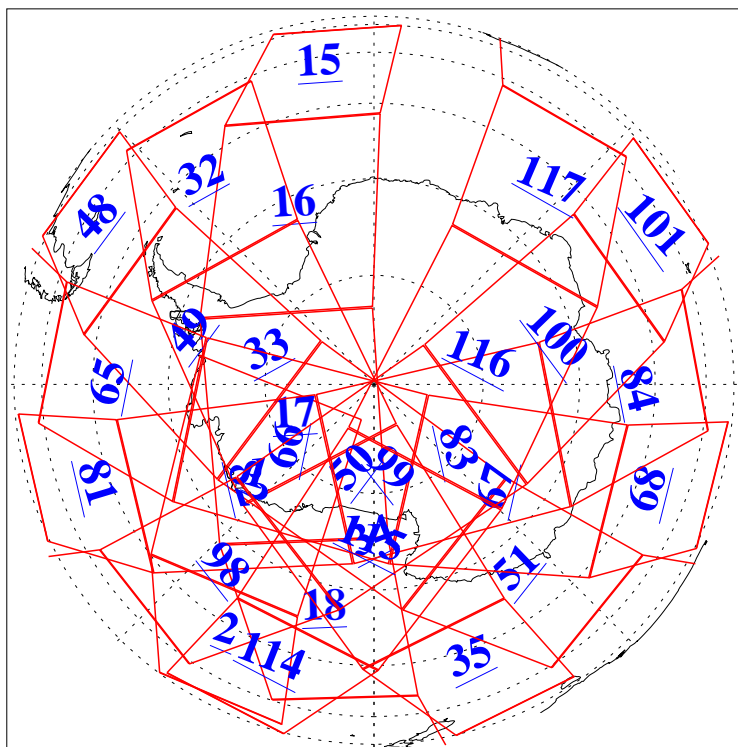

L1B Availability
AMSU Granules: 240
HSB Granules: 0
AIRS Granules: 240

17 May 2003
DoY 137
Aqua Day 378
Granules: 1 to 120

Granules: 121 to 240

Legend: AMSU Available, HSB Available, AIRS Available

L1B Availability
AMSU Granules: 240
HSB Granules: 0
AIRS Granules: 240

17 May 2003
DoY 137
Aqua Day 378

Ascending Granules

Descending Granules

Legend: AMSU Available, HSB Available, AIRS Available

L1B Availability
 AMSU Granules: 240
 HSB Granules: 0
 AIRS Granules: 240

17 May 2003
 DoY 137
 Aqua Day 378

Northern Hemisphere Granules

Southern Hemisphere Granules

Legend: AMSU Available, HSB Available, AIRS Available