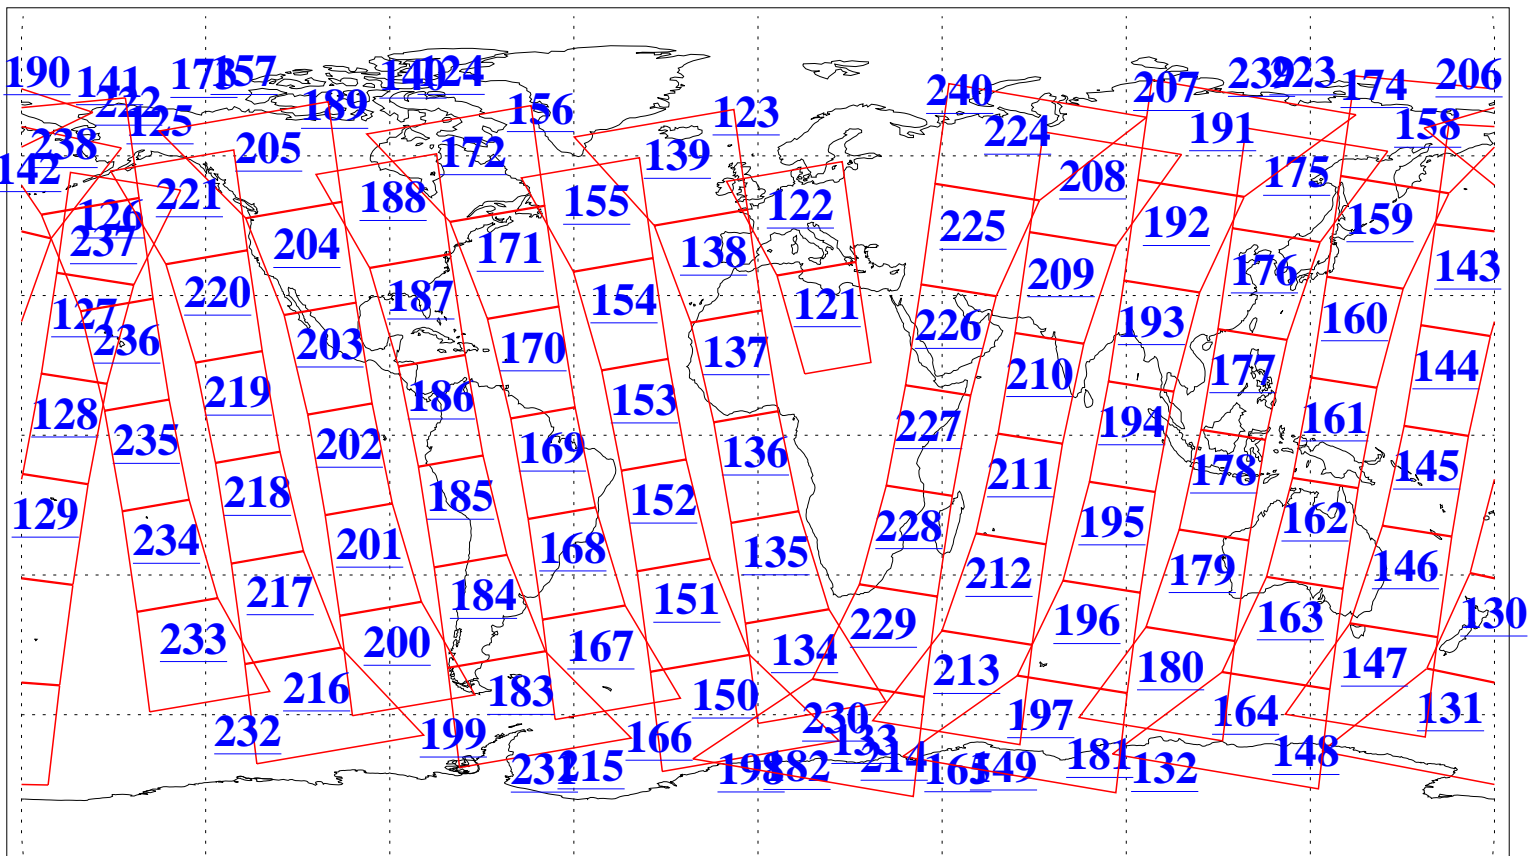

L1B Availability
AMSU Granules: 240
HSB Granules: 0
AIRS Granules: 240

17 May 2003
DoY 137
Aqua Day 378
Granules: 1 to 120

Granules: 121 to 240

Legend: AMSU Available, HSB Available, AIRS Available

L1B Availability
AMSU Granules: 240
HSB Granules: 0
AIRS Granules: 240

17 May 2003
DoY 137
Aqua Day 378

Ascending Granules

Descending Granules

Legend: AMSU Available, HSB Available, AIRS Available

L1B Availability
 AMSU Granules: 240
 HSB Granules: 0
 AIRS Granules: 240

17 May 2003
 DoY 137
 Aqua Day 378

Northern Hemisphere Granules

Southern Hemisphere Granules

Legend: AMSU Available, HSB Available, AIRS Available