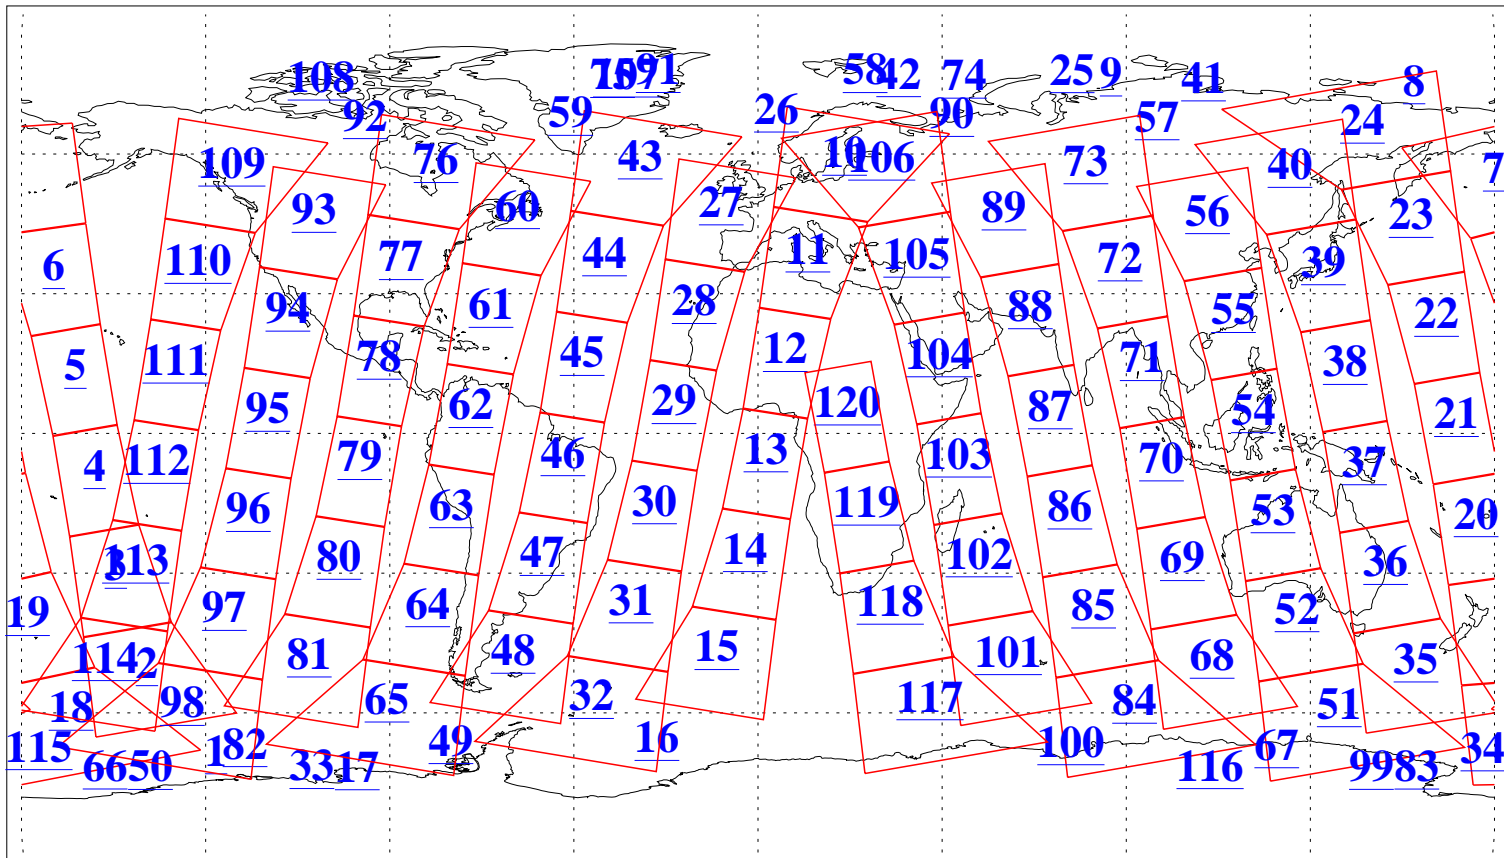

L1B Availability
AMSU Granules: 240
HSB Granules: 0
AIRS Granules: 240

17 May 2003
DoY 137
Aqua Day 378
Granules: 1 to 120

Granules: 121 to 240

Legend: AMSU Available, HSB Available, AIRS Available

L1B Availability
AMSU Granules: 240
HSB Granules: 0
AIRS Granules: 240

17 May 2003
DoY 137
Aqua Day 378

Ascending Granules

Descending Granules

Legend: AMSU Available, HSB Available, AIRS Available

L1B Availability
 AMSU Granules: 240
 HSB Granules: 0
 AIRS Granules: 240

17 May 2003
 DoY 137
 Aqua Day 378

Northern Hemisphere Granules

Southern Hemisphere Granules

Legend: AMSU Available, HSB Available, AIRS Available