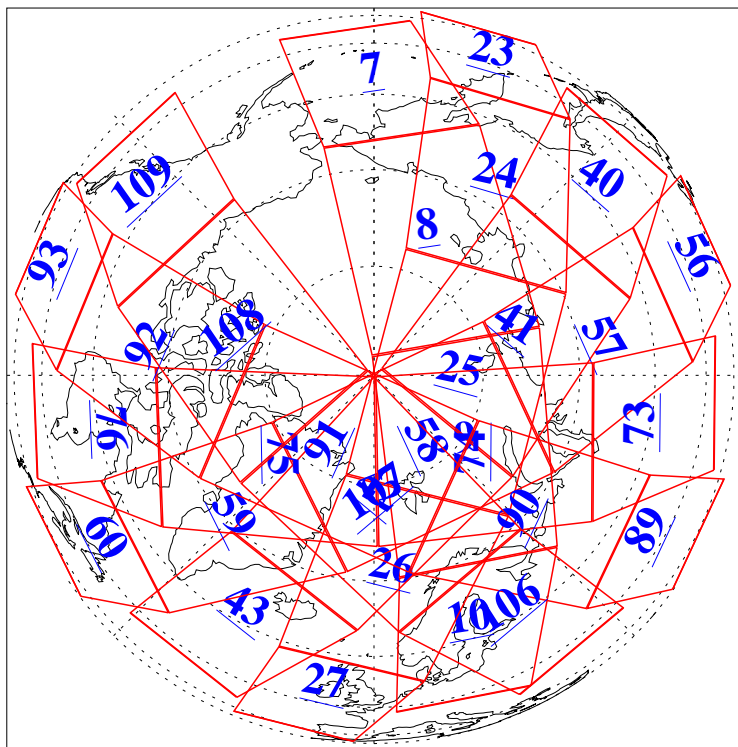

L1B Availability
AMSU Granules: 240
HSB Granules: 0
AIRS Granules: 240

17 May 2003
DoY 137
Aqua Day 378
Granules: 1 to 120

Granules: 121 to 240

Legend: AMSU Available, HSB Available, AIRS Available

L1B Availability
AMSU Granules: 240
HSB Granules: 0
AIRS Granules: 240

17 May 2003
DoY 137
Aqua Day 378

Ascending Granules

Descending Granules

Legend: AMSU Available, HSB Available, AIRS Available

L1B Availability
 AMSU Granules: 240
 HSB Granules: 0
 AIRS Granules: 240

17 May 2003
 DoY 137
 Aqua Day 378

Northern Hemisphere Granules

Southern Hemisphere Granules

Legend: AMSU Available, HSB Available, AIRS Available