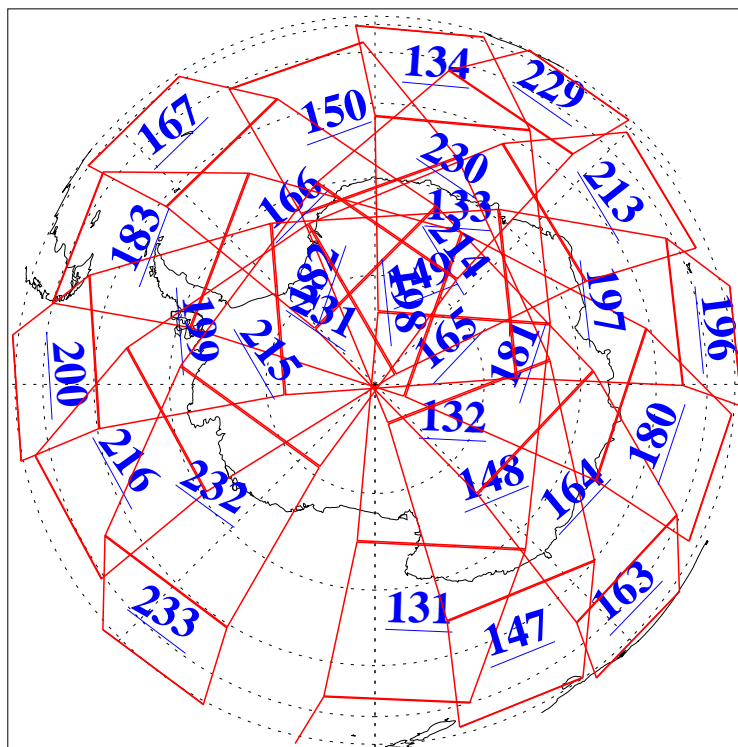

L1B Availability
AMSU Granules: 240
HSB Granules: 0
AIRS Granules: 240

17 May 2003
DoY 137
Aqua Day 378
Granules: 1 to 120

Granules: 121 to 240

Legend: AMSU Available, HSB Available, AIRS Available

L1B Availability
AMSU Granules: 240
HSB Granules: 0
AIRS Granules: 240

17 May 2003
DoY 137
Aqua Day 378

Ascending Granules

Descending Granules

Legend: AMSU Available, HSB Available, AIRS Available

L1B Availability
 AMSU Granules: 240
 HSB Granules: 0
 AIRS Granules: 240

17 May 2003
 DoY 137
 Aqua Day 378

Northern Hemisphere Granules

Southern Hemisphere Granules

Legend: AMSU Available, HSB Available, AIRS Available