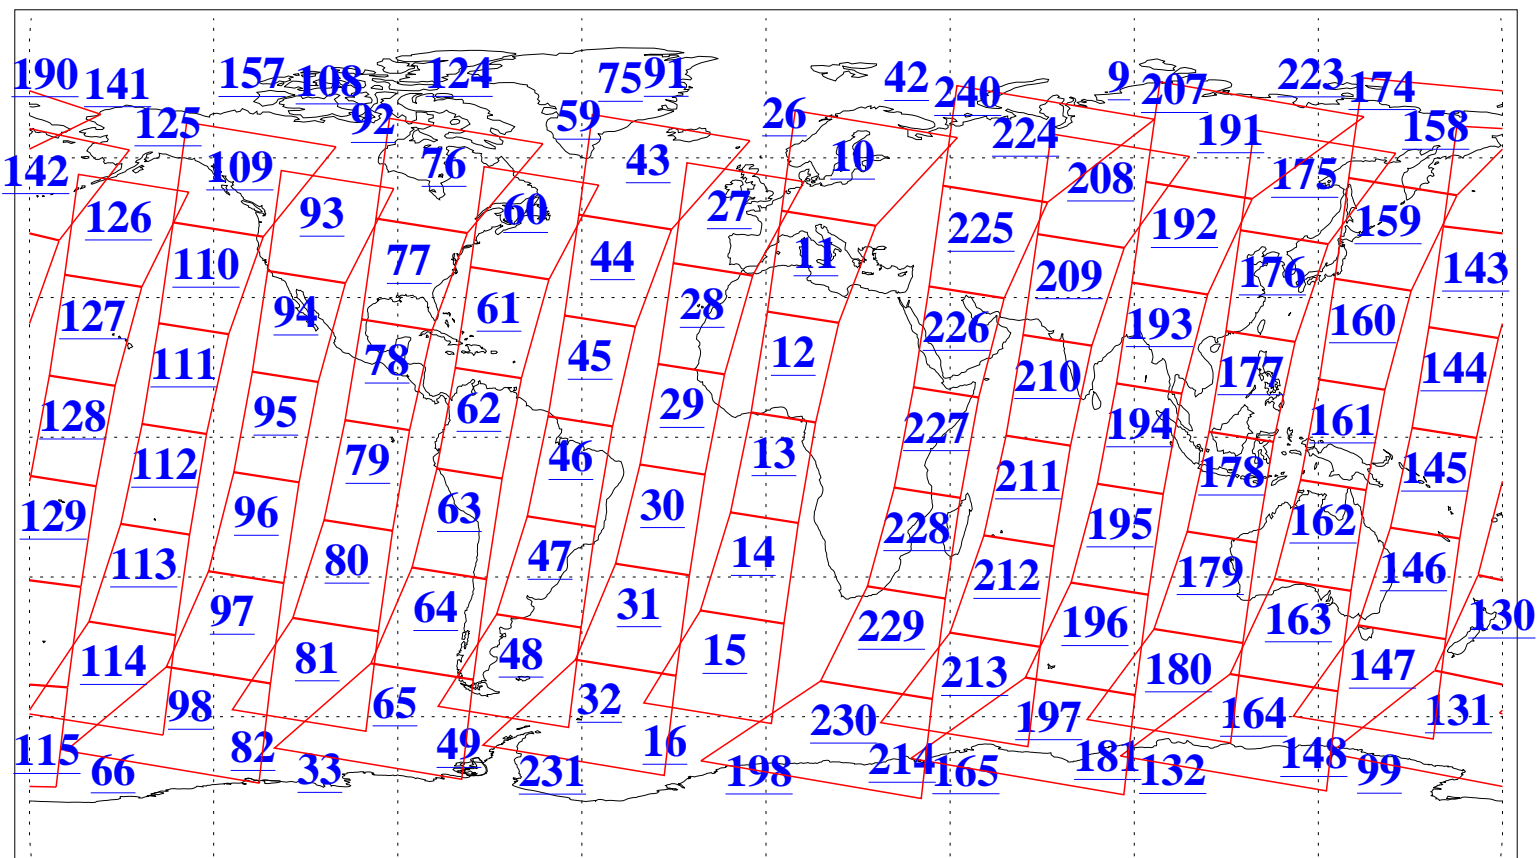

L1B Availability
AMSU Granules: 240
HSB Granules: 0
AIRS Granules: 240

17 May 2003
DoY 137
Aqua Day 378
Granules: 1 to 120

Granules: 121 to 240

Legend: AMSU Available, HSB Available, AIRS Available

L1B Availability
AMSU Granules: 240
HSB Granules: 0
AIRS Granules: 240

17 May 2003
DoY 137
Aqua Day 378

Ascending Granules

Descending Granules

Legend: AMSU Available, HSB Available, AIRS Available

L1B Availability
 AMSU Granules: 240
 HSB Granules: 0
 AIRS Granules: 240

17 May 2003
 DoY 137
 Aqua Day 378

Northern Hemisphere Granules

Southern Hemisphere Granules

Legend: AMSU Available, HSB Available, AIRS Available