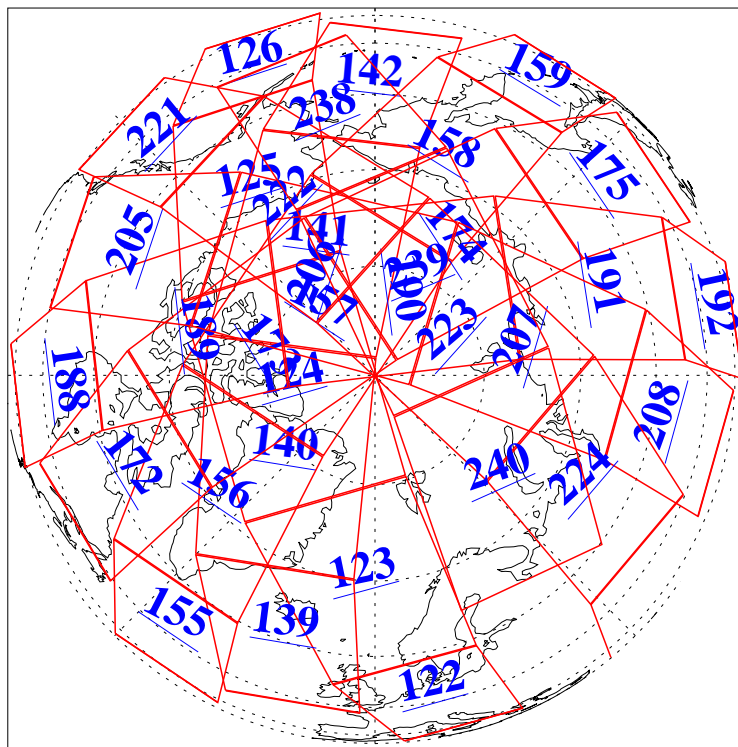

L1B Availability
AMSU Granules: 240
HSB Granules: 0
AIRS Granules: 240

17 May 2003
DoY 137
Aqua Day 378
Granules: 1 to 120

Granules: 121 to 240

Legend: AMSU Available, HSB Available, AIRS Available

L1B Availability
AMSU Granules: 240
HSB Granules: 0
AIRS Granules: 240

17 May 2003
DoY 137
Aqua Day 378

Ascending Granules

Descending Granules

Legend: AMSU Available, HSB Available, AIRS Available

L1B Availability
 AMSU Granules: 240
 HSB Granules: 0
 AIRS Granules: 240

17 May 2003
 DoY 137
 Aqua Day 378

Northern Hemisphere Granules

Southern Hemisphere Granules

Legend: AMSU Available, HSB Available, AIRS Available